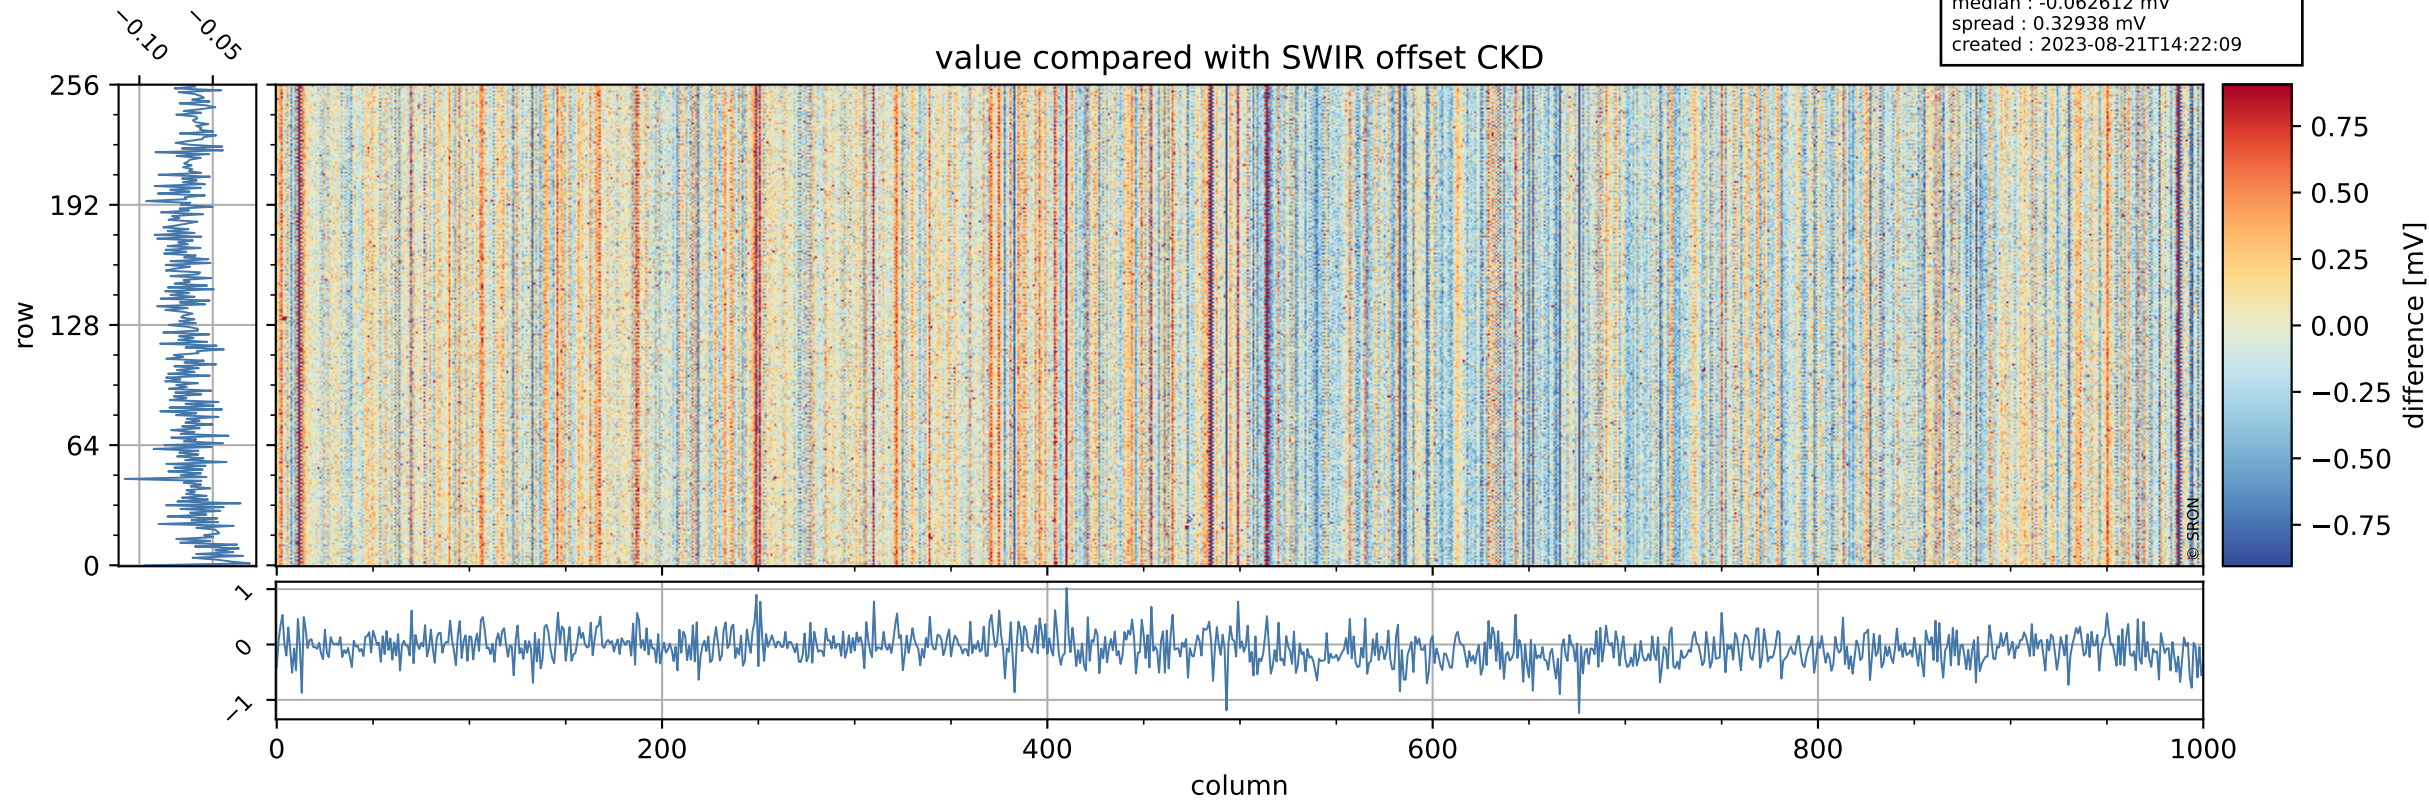

Tropomi SWIR offset (official)

orbits : 19 in [6907, 6952]
coverage : 2019-02-12 / 2019-02-15
median : 0.52596 V
spread : 0.035919 V
created : 2023-08-21T14:22:09

value detector map

Tropomi SWIR offset (official)

orbits : 19 in [6907, 6952]
coverage : 2019-02-12 / 2019-02-15
median : 30.88 μV
spread : 18.696 μV
created : 2023-08-21T14:22:09

Tropomi SWIR offset (official)

orbits : 19 in [6907, 6952]
coverage : 2019-02-12 / 2019-02-15
median : -0.062612 mV
spread : 0.32938 mV
created : 2023-08-21T14:22:09

value compared with SWIR offset CKD

Tropomi SWIR offset (official) ground-tracks of Sentinel-5P

orbits : 19 in [6907, 6952]
coverage : 2019-02-12 / 2019-02-15
created : 2023-08-21T14:22:09

Tropomi SWIR offset (official)

orbits : [2827, 6952]
coverage : 2018-04-30 / 2019-02-15
created : 2023-08-21T14:22:10

trend of detector median & temperatures