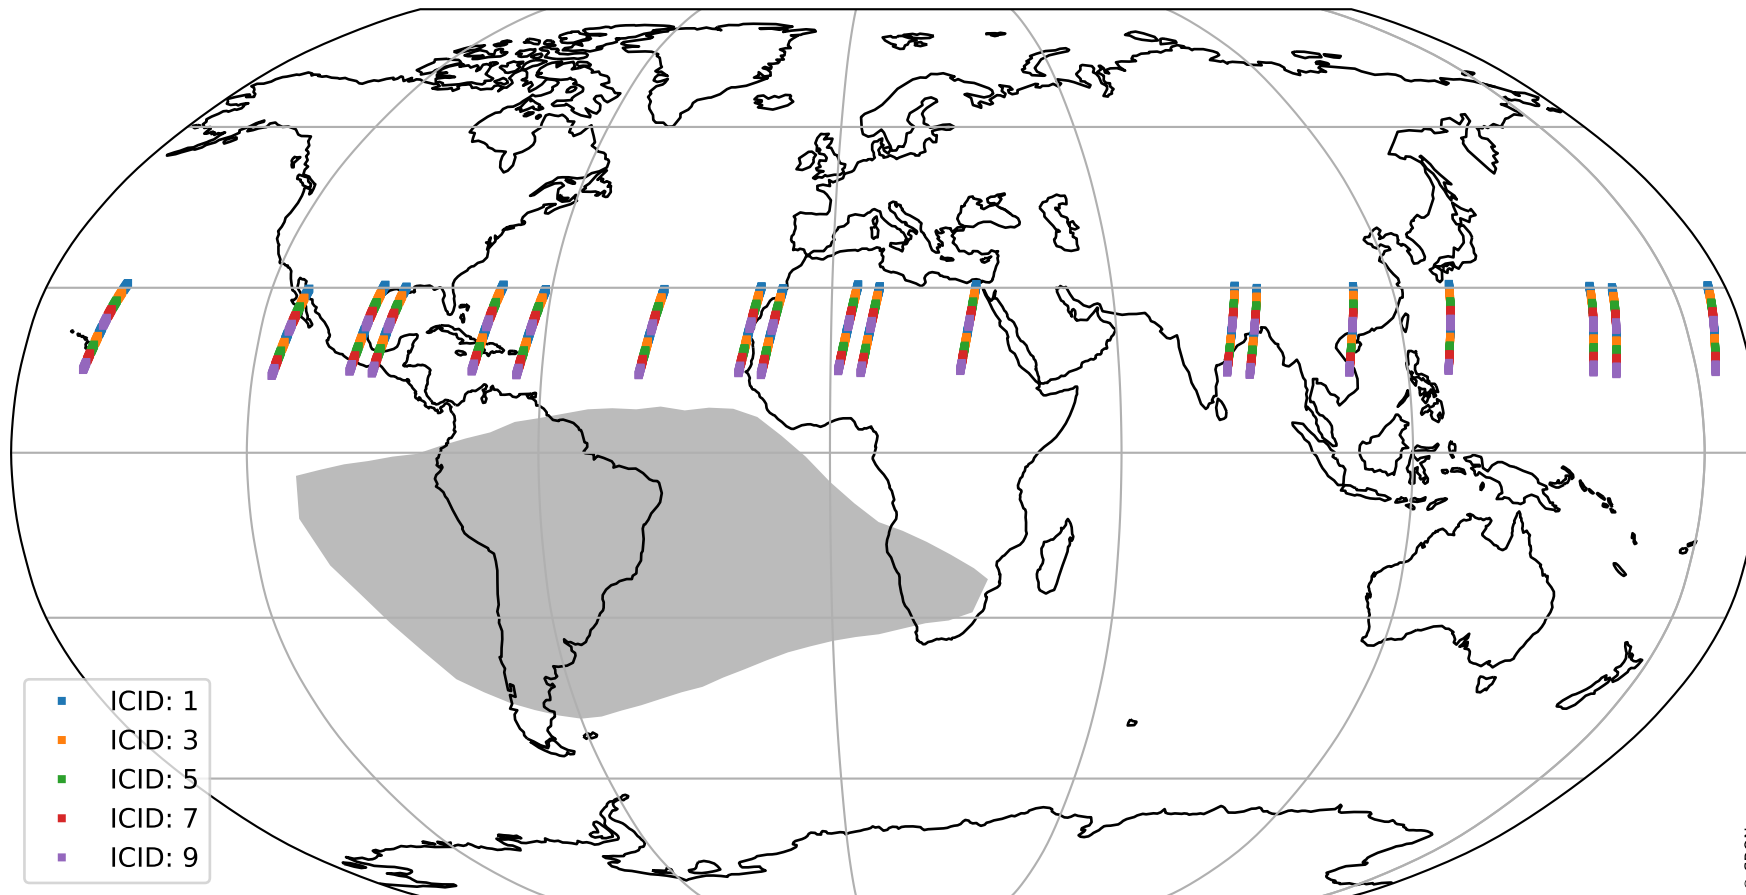

Tropomi SWIR offset (official)

orbits : 19 in [6907, 6952]
coverage : 2019-02-12 / 2019-02-15
median : 0.52596 V
spread : 0.035919 V
created : 2023-08-21T14:22:09

value detector map

Tropomi SWIR offset (official)

orbits : 19 in [6907, 6952]
coverage : 2019-02-12 / 2019-02-15
median : 30.88 μV
spread : 18.696 μV
created : 2023-08-21T14:22:09

Tropomi SWIR offset (official)

orbits : 19 in [6907, 6952]
coverage : 2019-02-12 / 2019-02-15
median : -0.062612 mV
spread : 0.32938 mV
created : 2023-08-21T14:22:09

value compared with SWIR offset CKD

Tropomi SWIR offset (official) ground-tracks of Sentinel-5P

orbits : 19 in [6907, 6952]
coverage : 2019-02-12 / 2019-02-15
created : 2023-08-21T14:22:09

Tropomi SWIR offset (official)

orbits : [2827, 6952]
coverage : 2018-04-30 / 2019-02-15
created : 2023-08-21T14:22:10

trend of detector median & temperatures