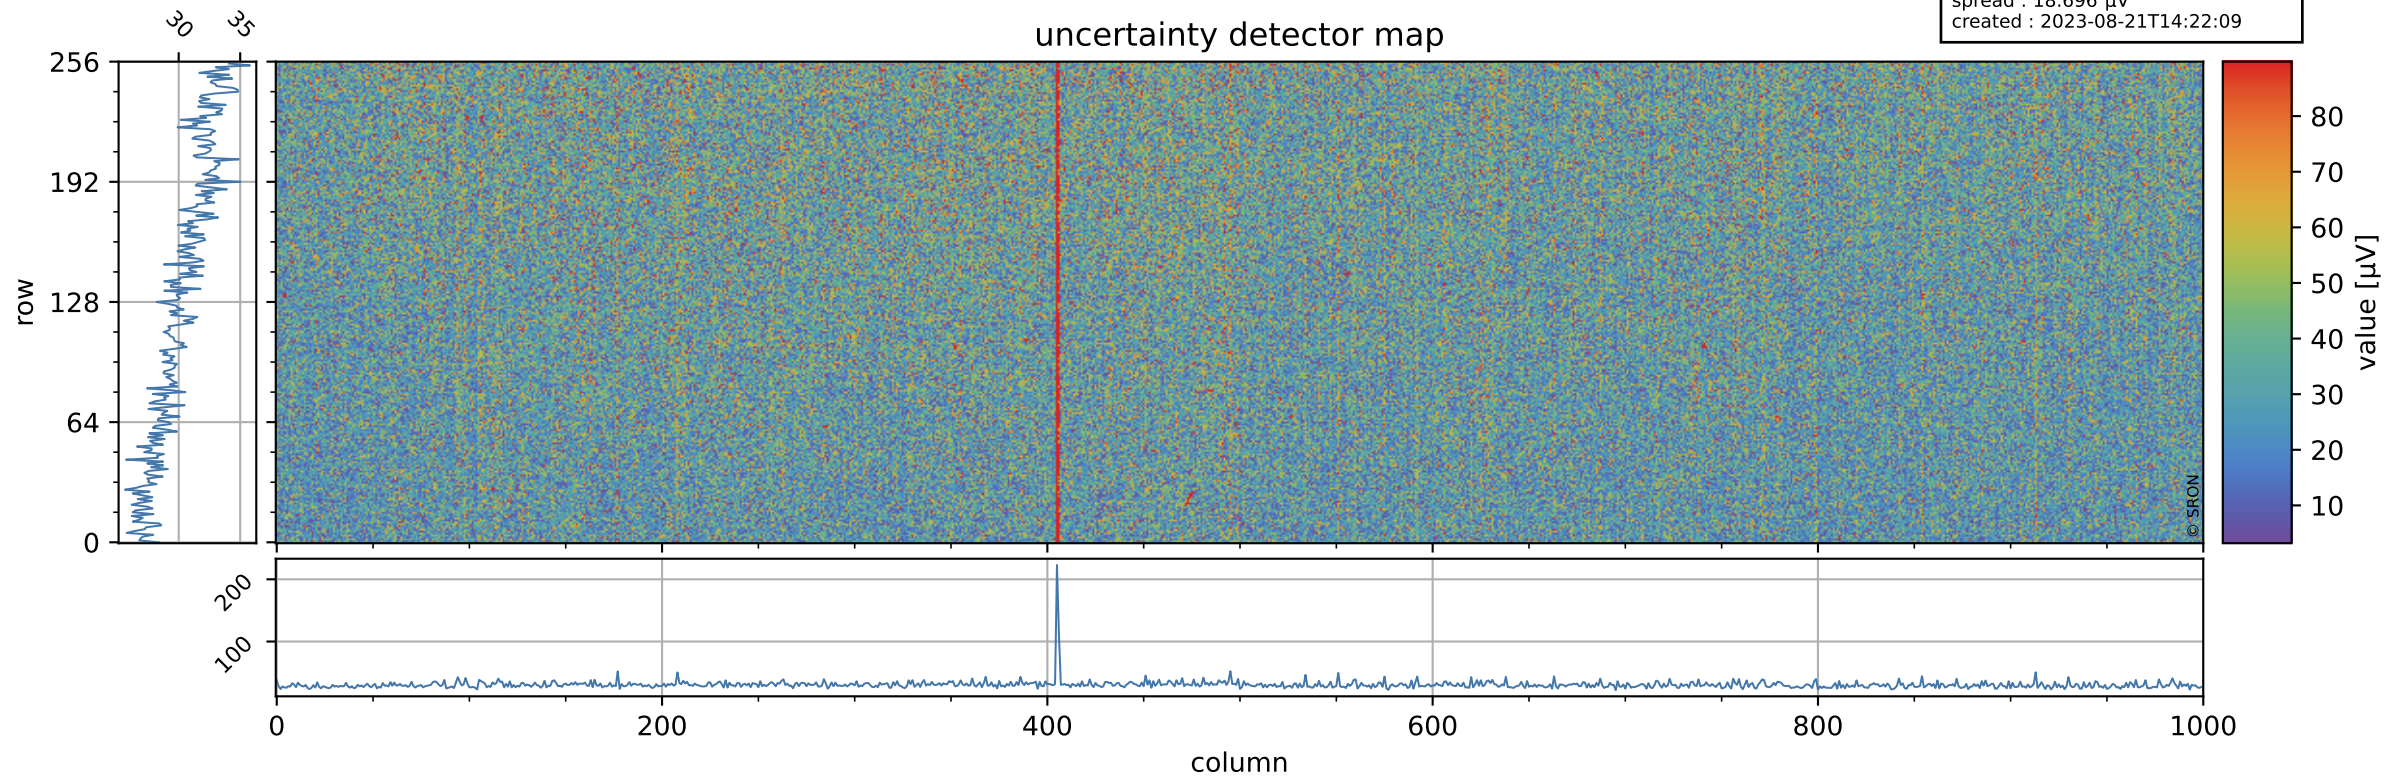

Tropomi SWIR offset (official)

orbits : 19 in [6907, 6952]
coverage : 2019-02-12 / 2019-02-15
median : 0.52596 V
spread : 0.035919 V
created : 2023-08-21T14:22:09

value detector map

Tropomi SWIR offset (official)

orbits : 19 in [6907, 6952]
coverage : 2019-02-12 / 2019-02-15
median : 30.88 μV
spread : 18.696 μV
created : 2023-08-21T14:22:09

Tropomi SWIR offset (official)

orbits : 19 in [6907, 6952]
coverage : 2019-02-12 / 2019-02-15
median : -0.062612 mV
spread : 0.32938 mV
created : 2023-08-21T14:22:09

value compared with SWIR offset CKD

Tropomi SWIR offset (official) ground-tracks of Sentinel-5P

orbits : 19 in [6907, 6952]
coverage : 2019-02-12 / 2019-02-15
created : 2023-08-21T14:22:09

Tropomi SWIR offset (official)

orbits : [2827, 6952]
coverage : 2018-04-30 / 2019-02-15
created : 2023-08-21T14:22:10

trend of detector median & temperatures