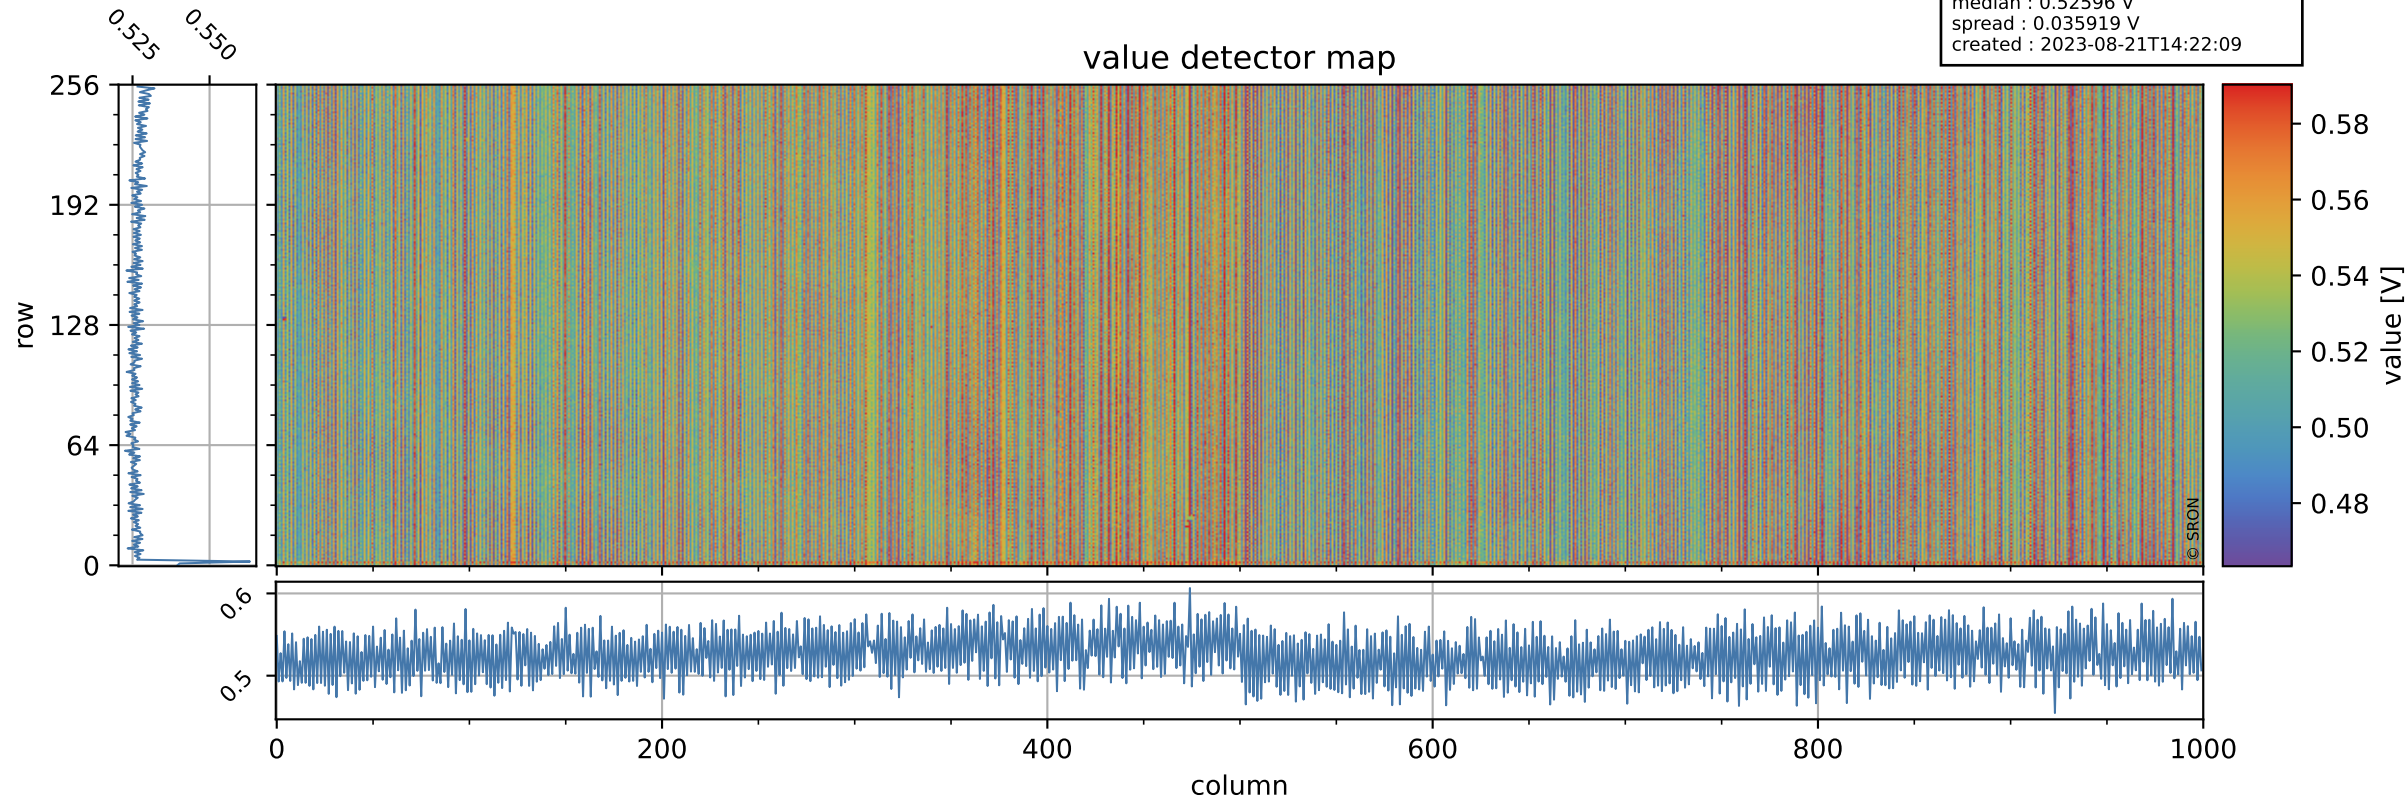

Tropomi SWIR offset (official)

orbits : 19 in [6907, 6952]
coverage : 2019-02-12 / 2019-02-15
median : 0.52596 V
spread : 0.035919 V
created : 2023-08-21T14:22:09

value detector map

Tropomi SWIR offset (official)

orbits : 19 in [6907, 6952]
coverage : 2019-02-12 / 2019-02-15
median : 30.88 μV
spread : 18.696 μV
created : 2023-08-21T14:22:09

Tropomi SWIR offset (official)

orbits : 19 in [6907, 6952]
coverage : 2019-02-12 / 2019-02-15
median : -0.062612 mV
spread : 0.32938 mV
created : 2023-08-21T14:22:09

value compared with SWIR offset CKD

Tropomi SWIR offset (official) ground-tracks of Sentinel-5P

orbits : 19 in [6907, 6952]
coverage : 2019-02-12 / 2019-02-15
created : 2023-08-21T14:22:09

Tropomi SWIR offset (official)

orbits : [2827, 6952]
coverage : 2018-04-30 / 2019-02-15
created : 2023-08-21T14:22:10

trend of detector median & temperatures