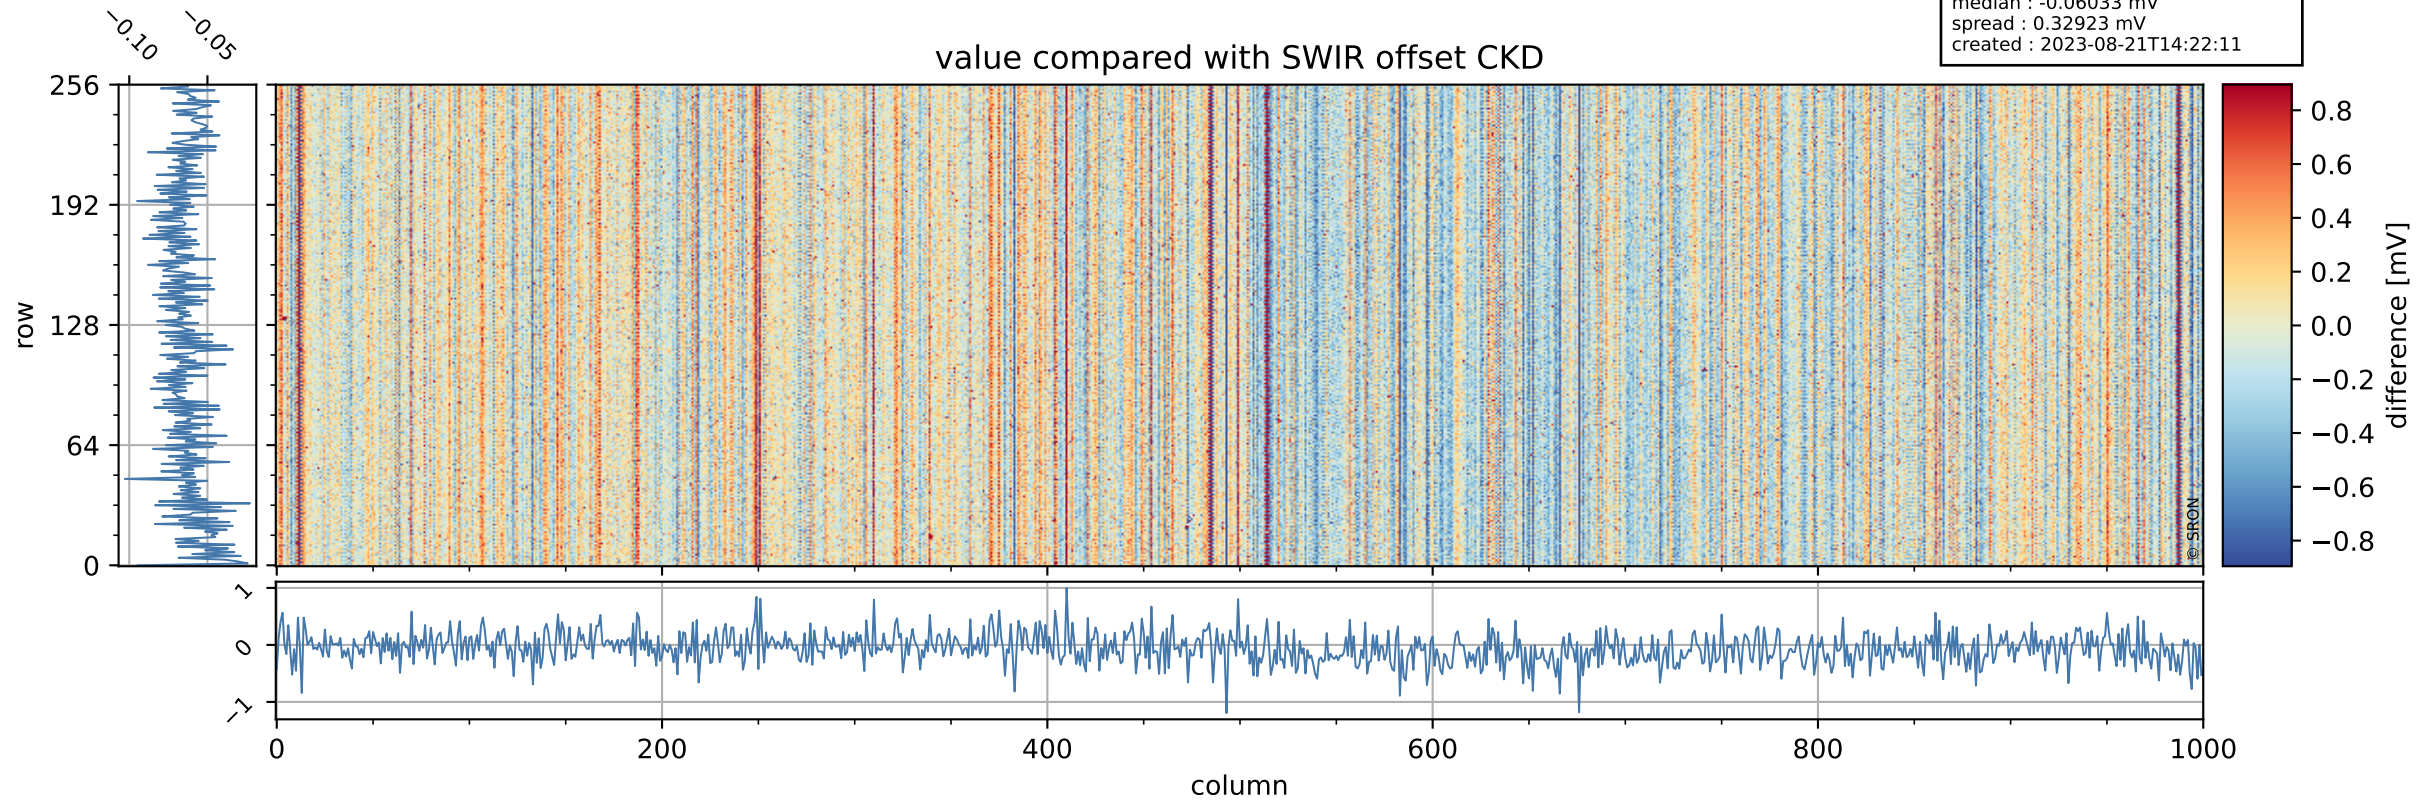

Tropomi SWIR offset (official)

orbits : 20 in [6922, 6967]
coverage : 2019-02-13 / 2019-02-16
median : 0.52596 V
spread : 0.035919 V
created : 2023-08-21T14:22:10

value detector map

Tropomi SWIR offset (official)

orbits : 20 in [6922, 6967]
coverage : 2019-02-13 / 2019-02-16
median : 29.908 μV
spread : 18.254 μV
created : 2023-08-21T14:22:11

Tropomi SWIR offset (official)

orbits : 20 in [6922, 6967]
coverage : 2019-02-13 / 2019-02-16
median : -0.06033 mV
spread : 0.32923 mV
created : 2023-08-21T14:22:11

value compared with SWIR offset CKD

Tropomi SWIR offset (official) ground-tracks of Sentinel-5P

orbits : 20 in [6922, 6967]
coverage : 2019-02-13 / 2019-02-16
created : 2023-08-21T14:22:11

Tropomi SWIR offset (official)

orbits : [2827, 6967]
coverage : 2018-04-30 / 2019-02-16
created : 2023-08-21T14:22:12

trend of detector median & temperatures