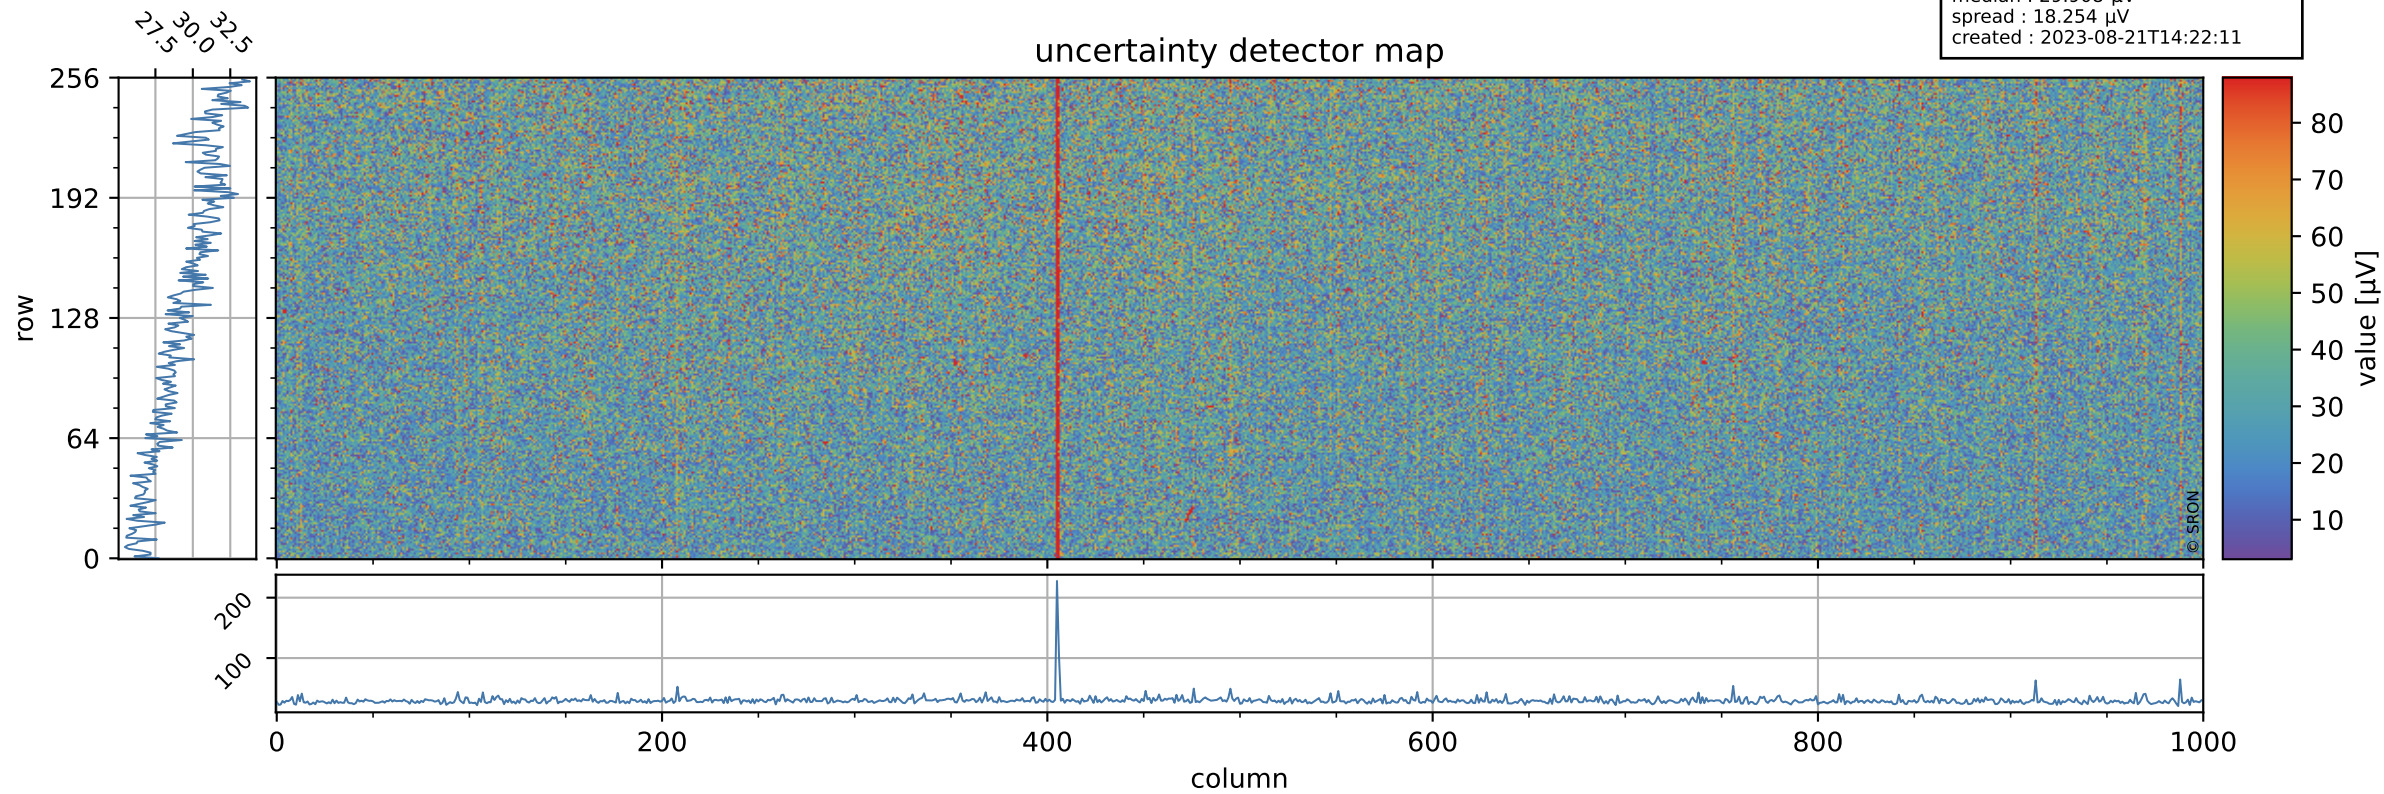

Tropomi SWIR offset (official)

orbits : 20 in [6922, 6967]
coverage : 2019-02-13 / 2019-02-16
median : 0.52596 V
spread : 0.035919 V
created : 2023-08-21T14:22:10

value detector map

Tropomi SWIR offset (official)

orbits : 20 in [6922, 6967]
coverage : 2019-02-13 / 2019-02-16
median : 29.908 μV
spread : 18.254 μV
created : 2023-08-21T14:22:11

Tropomi SWIR offset (official)

orbits : 20 in [6922, 6967]
coverage : 2019-02-13 / 2019-02-16
median : -0.06033 mV
spread : 0.32923 mV
created : 2023-08-21T14:22:11

value compared with SWIR offset CKD

Tropomi SWIR offset (official) ground-tracks of Sentinel-5P

orbits : 20 in [6922, 6967]
coverage : 2019-02-13 / 2019-02-16
created : 2023-08-21T14:22:11

Tropomi SWIR offset (official)

orbits : [2827, 6967]
coverage : 2018-04-30 / 2019-02-16
created : 2023-08-21T14:22:12

trend of detector median & temperatures