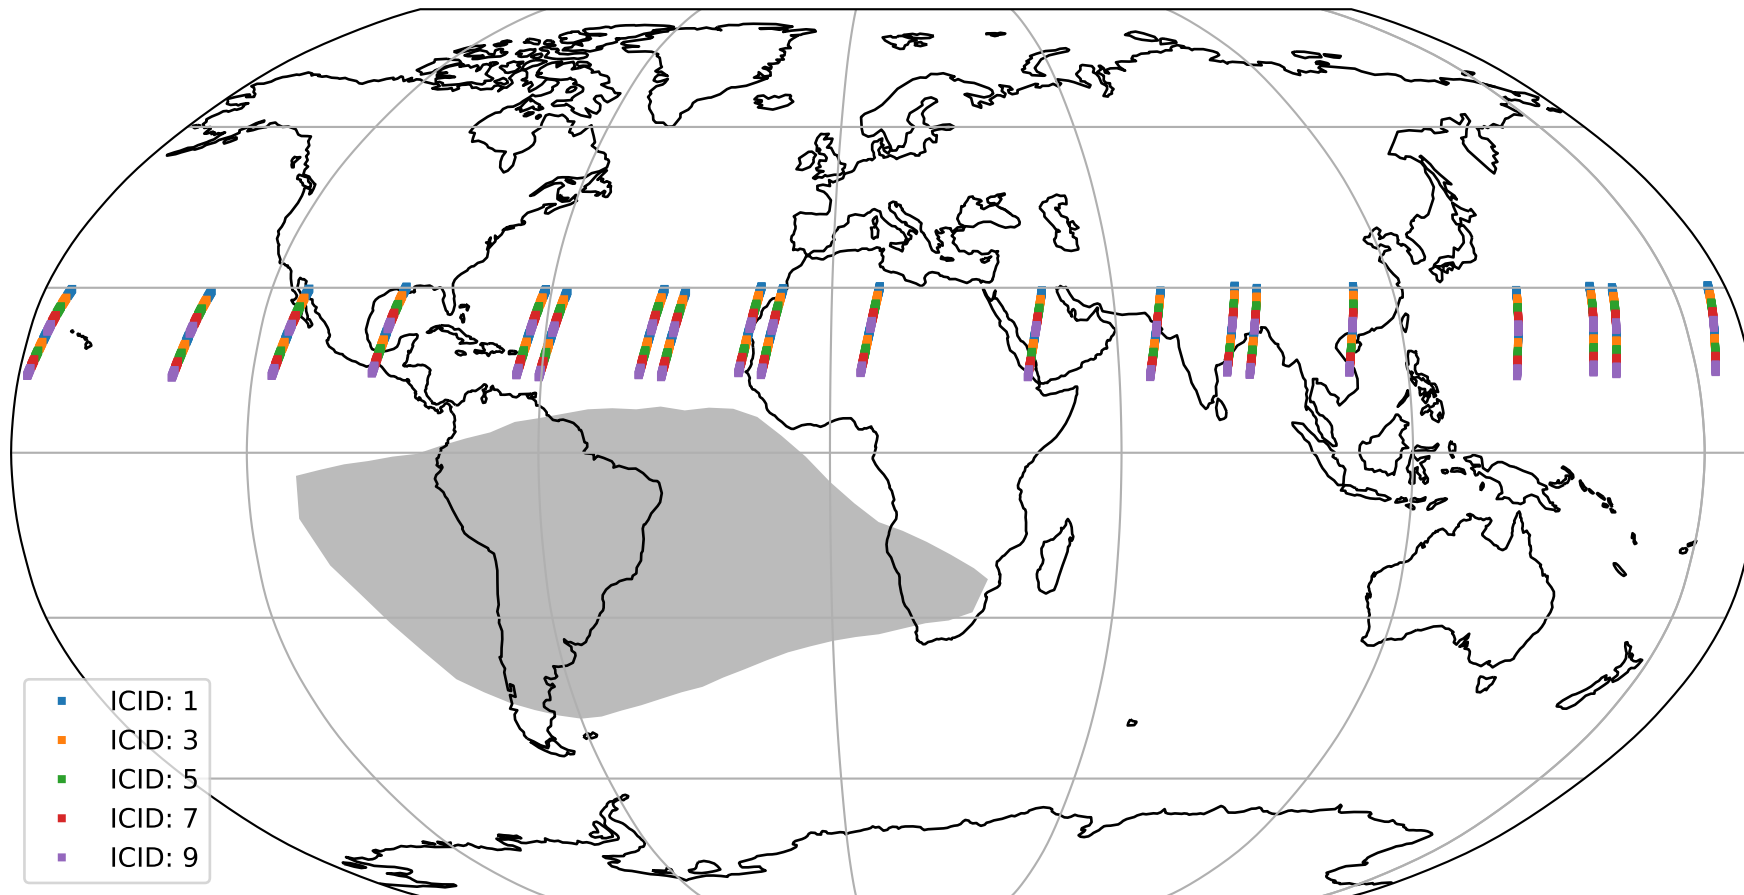

Tropomi SWIR offset (official)

orbits : 20 in [6922, 6967]
coverage : 2019-02-13 / 2019-02-16
median : 0.52596 V
spread : 0.035919 V
created : 2023-08-21T14:22:10

value detector map

Tropomi SWIR offset (official)

orbits : 20 in [6922, 6967]
coverage : 2019-02-13 / 2019-02-16
median : 29.908 μV
spread : 18.254 μV
created : 2023-08-21T14:22:11

Tropomi SWIR offset (official)

orbits : 20 in [6922, 6967]
coverage : 2019-02-13 / 2019-02-16
median : -0.06033 mV
spread : 0.32923 mV
created : 2023-08-21T14:22:11

value compared with SWIR offset CKD

Tropomi SWIR offset (official) ground-tracks of Sentinel-5P

orbits : 20 in [6922, 6967]
coverage : 2019-02-13 / 2019-02-16
created : 2023-08-21T14:22:11

Tropomi SWIR offset (official)

orbits : [2827, 6967]
coverage : 2018-04-30 / 2019-02-16
created : 2023-08-21T14:22:12

trend of detector median & temperatures