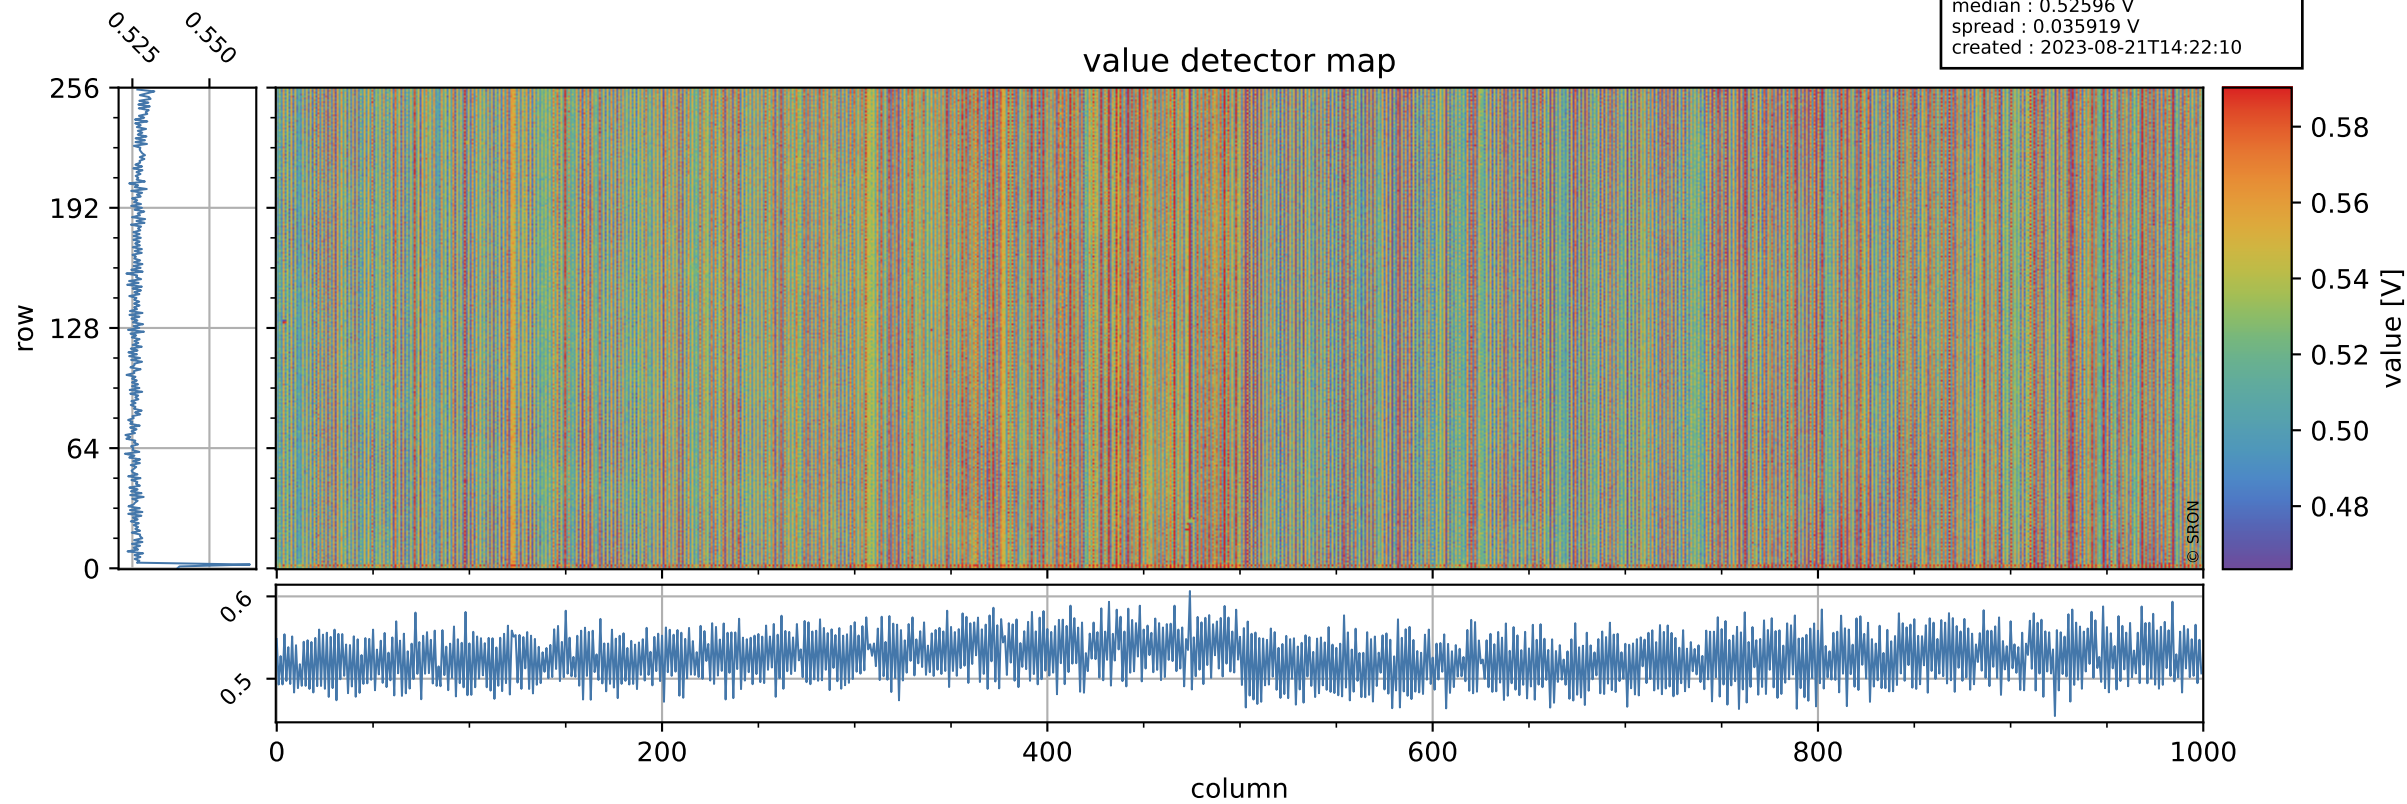

Tropomi SWIR offset (official)

orbits : 20 in [6922, 6967]
coverage : 2019-02-13 / 2019-02-16
median : 0.52596 V
spread : 0.035919 V
created : 2023-08-21T14:22:10

value detector map

Tropomi SWIR offset (official)

orbits : 20 in [6922, 6967]
coverage : 2019-02-13 / 2019-02-16
median : 29.908 μV
spread : 18.254 μV
created : 2023-08-21T14:22:11

Tropomi SWIR offset (official)

orbits : 20 in [6922, 6967]
coverage : 2019-02-13 / 2019-02-16
median : -0.06033 mV
spread : 0.32923 mV
created : 2023-08-21T14:22:11

value compared with SWIR offset CKD

Tropomi SWIR offset (official) ground-tracks of Sentinel-5P

orbits : 20 in [6922, 6967]
coverage : 2019-02-13 / 2019-02-16
created : 2023-08-21T14:22:11

Tropomi SWIR offset (official)

orbits : [2827, 6967]
coverage : 2018-04-30 / 2019-02-16
created : 2023-08-21T14:22:12

trend of detector median & temperatures