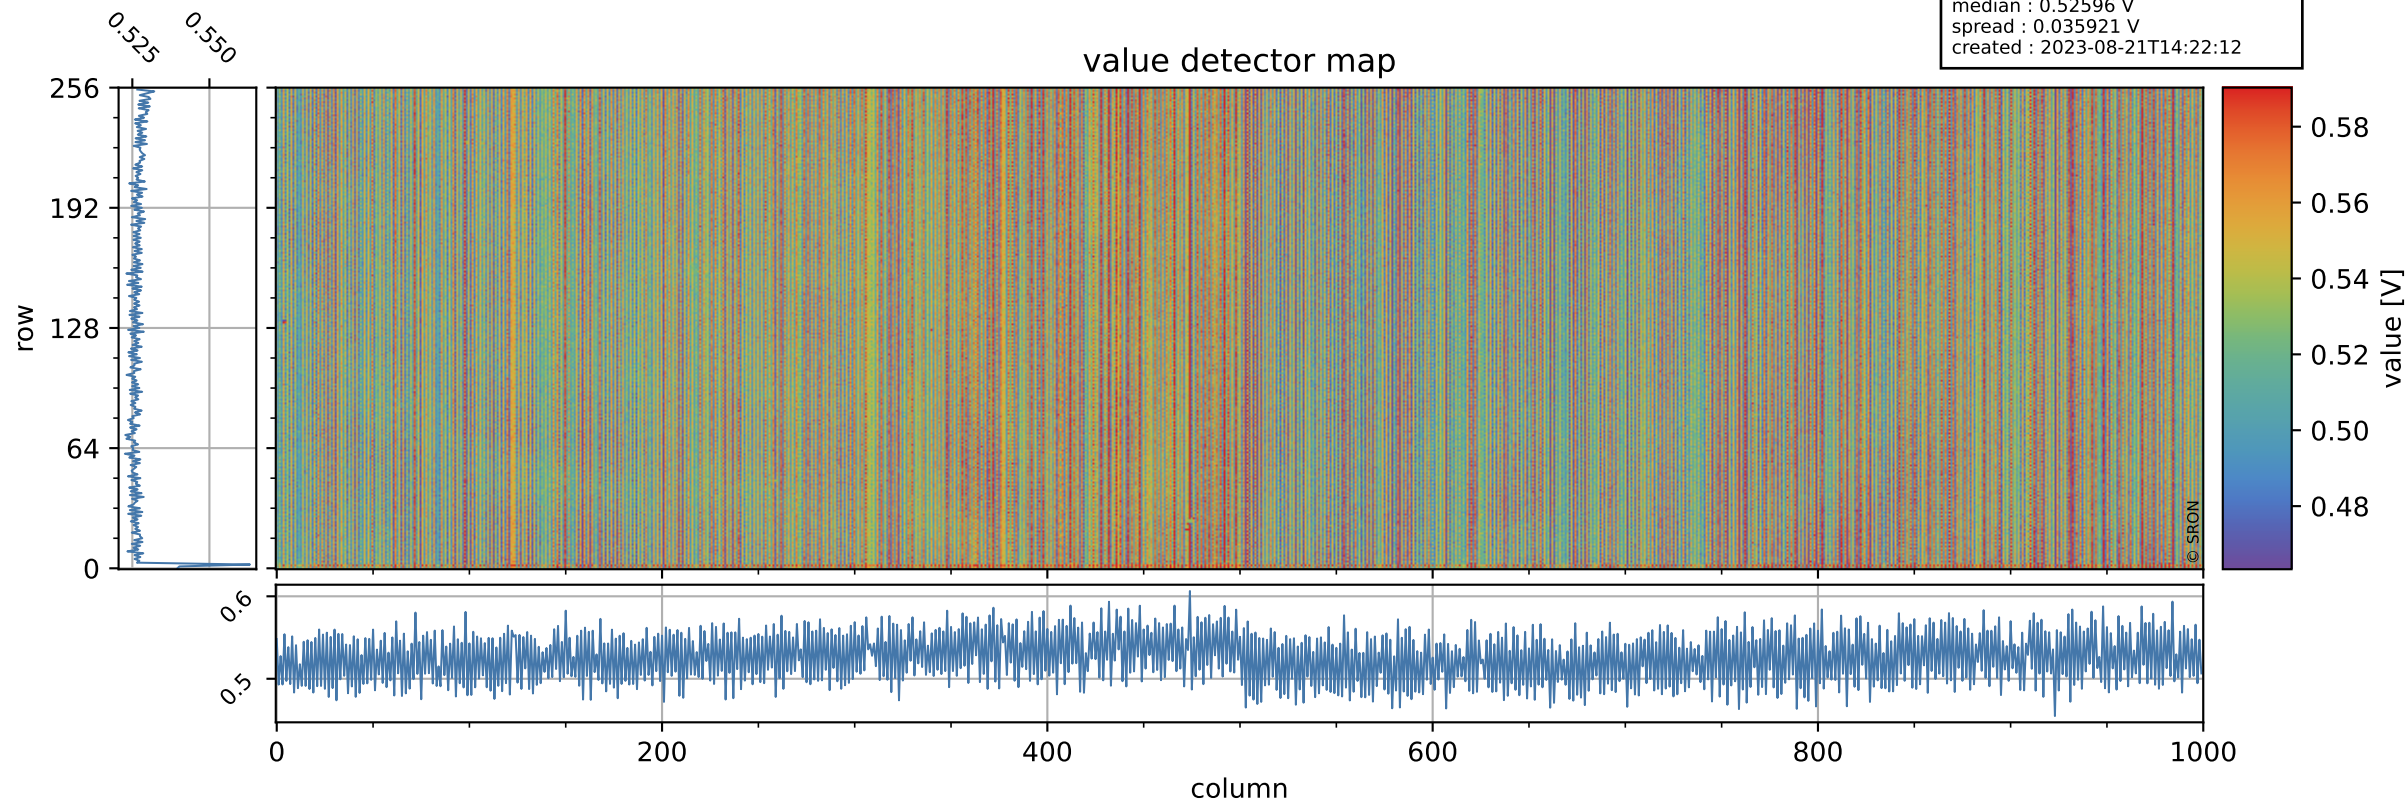

Tropomi SWIR offset (official)

orbits : 19 in [6937, 6982]
coverage : 2019-02-14 / 2019-02-17
median : 0.52596 V
spread : 0.035921 V
created : 2023-08-21T14:22:12

value detector map

Tropomi SWIR offset (official)

orbits : 19 in [6937, 6982]
coverage : 2019-02-14 / 2019-02-17
median : 30.488 μV
spread : 18.56 μV
created : 2023-08-21T14:22:13

Tropomi SWIR offset (official)

orbits : 19 in [6937, 6982]
coverage : 2019-02-14 / 2019-02-17
median : -0.064282 mV
spread : 0.32915 mV
created : 2023-08-21T14:22:13

value compared with SWIR offset CKD

Tropomi SWIR offset (official) ground-tracks of Sentinel-5P

orbits : 19 in [6937, 6982]
coverage : 2019-02-14 / 2019-02-17
created : 2023-08-21T14:22:13

Tropomi SWIR offset (official)

orbits : [2827, 6982]
coverage : 2018-04-30 / 2019-02-17
created : 2023-08-21T14:22:14

trend of detector median & temperatures