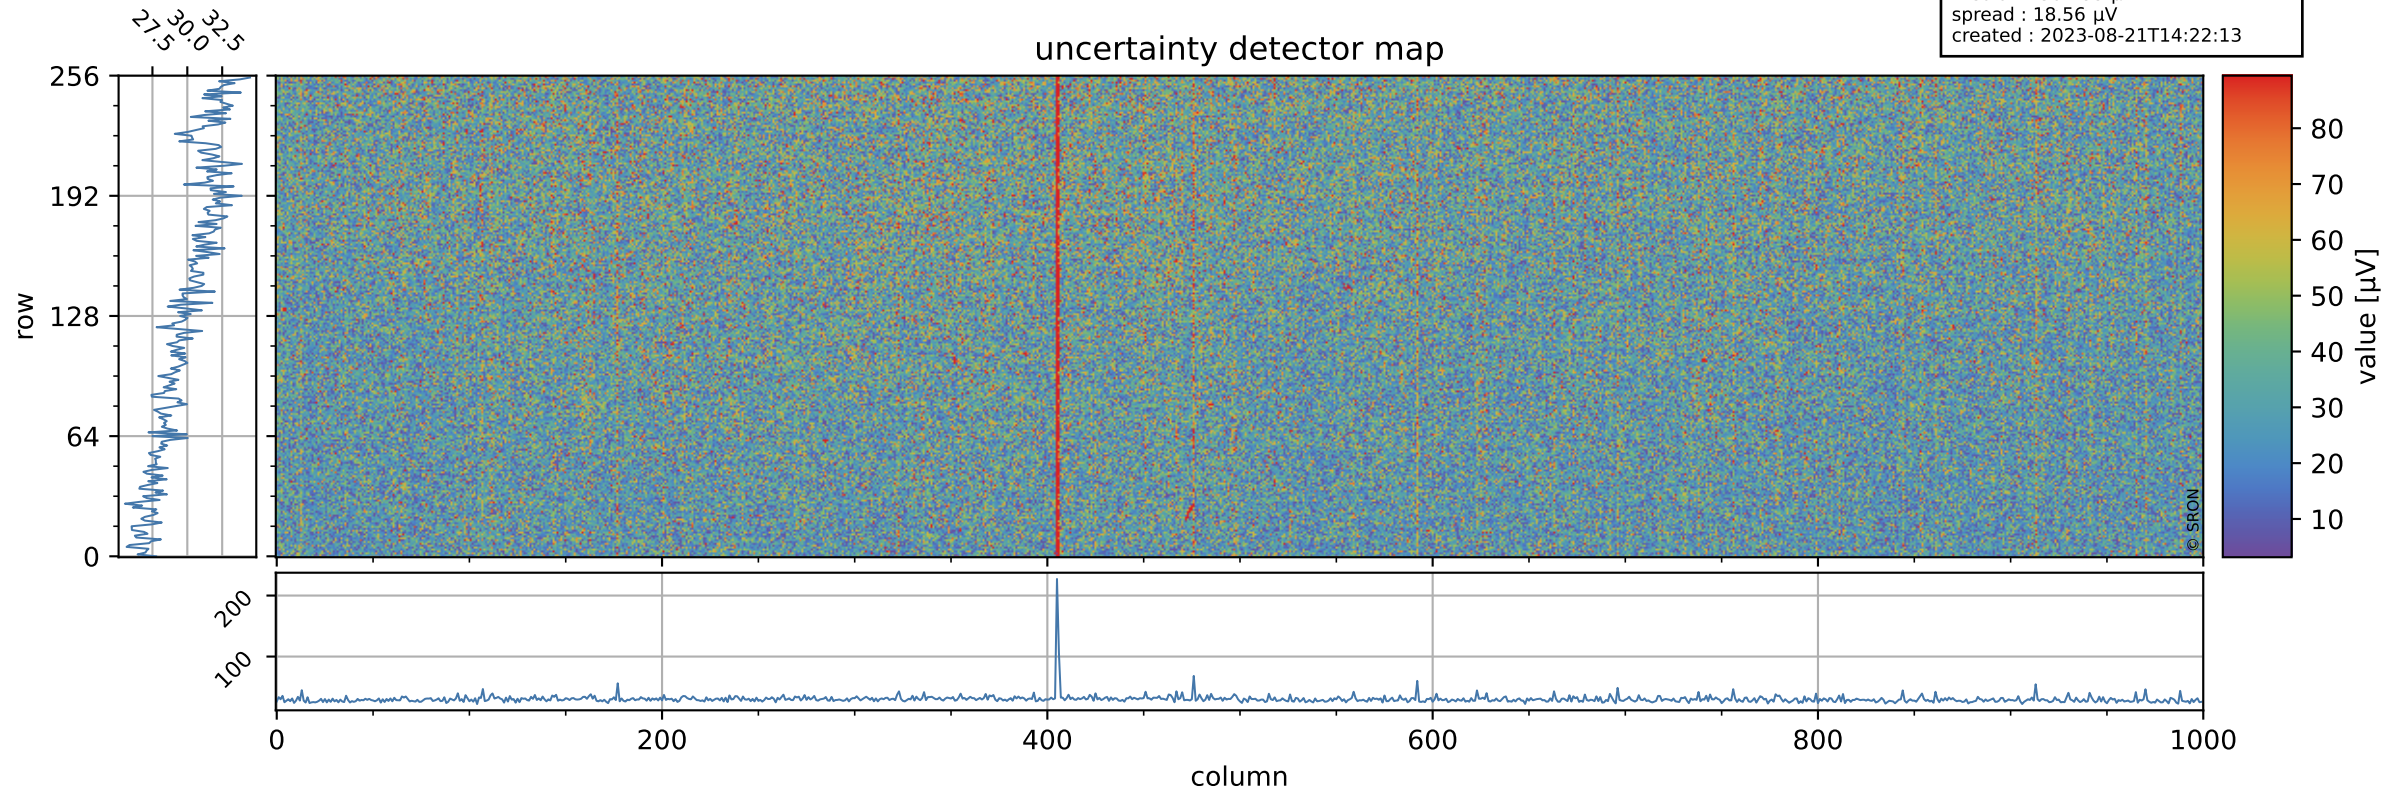

Tropomi SWIR offset (official)

orbits : 19 in [6937, 6982]
coverage : 2019-02-14 / 2019-02-17
median : 0.52596 V
spread : 0.035921 V
created : 2023-08-21T14:22:12

value detector map

Tropomi SWIR offset (official)

orbits : 19 in [6937, 6982]
coverage : 2019-02-14 / 2019-02-17
median : 30.488 μV
spread : 18.56 μV
created : 2023-08-21T14:22:13

Tropomi SWIR offset (official)

orbits : 19 in [6937, 6982]
coverage : 2019-02-14 / 2019-02-17
median : -0.064282 mV
spread : 0.32915 mV
created : 2023-08-21T14:22:13

value compared with SWIR offset CKD

Tropomi SWIR offset (official) ground-tracks of Sentinel-5P

orbits : 19 in [6937, 6982]
coverage : 2019-02-14 / 2019-02-17
created : 2023-08-21T14:22:13

Tropomi SWIR offset (official)

orbits : [2827, 6982]
coverage : 2018-04-30 / 2019-02-17
created : 2023-08-21T14:22:14

trend of detector median & temperatures