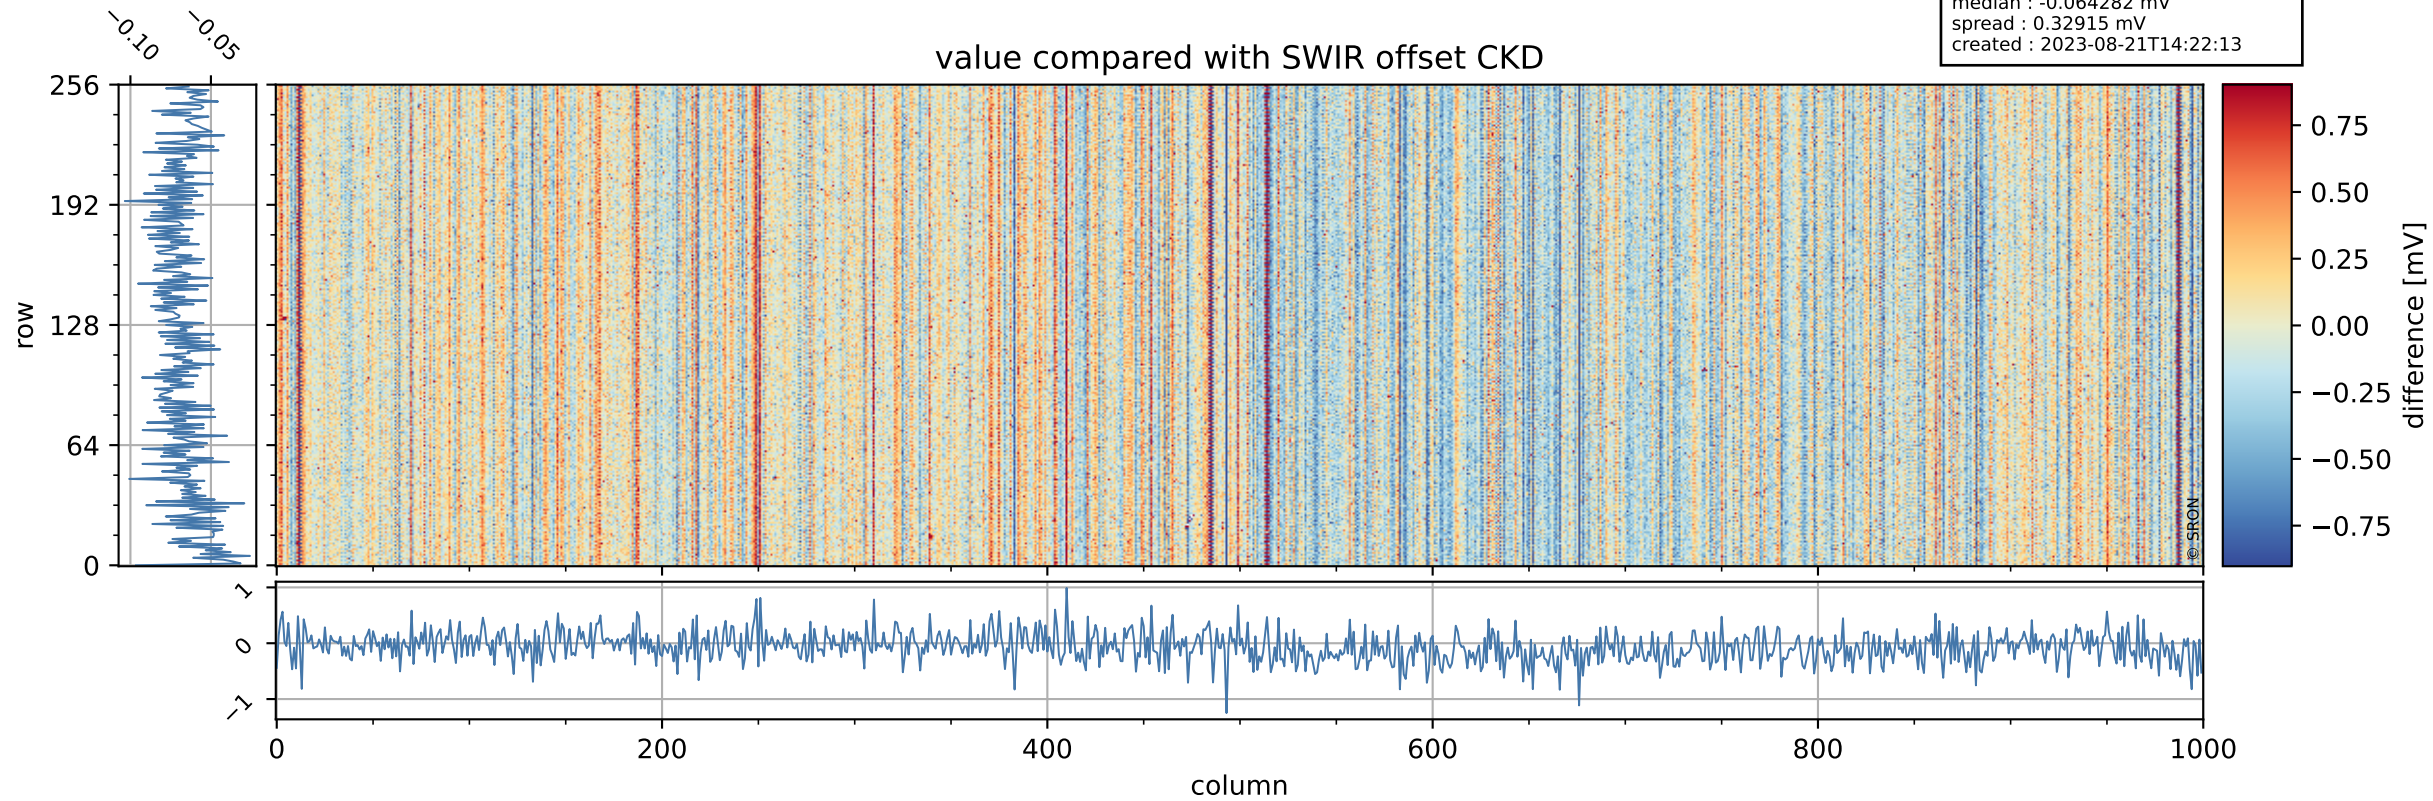

Tropomi SWIR offset (official)

orbits : 19 in [6937, 6982]
coverage : 2019-02-14 / 2019-02-17
median : 0.52596 V
spread : 0.035921 V
created : 2023-08-21T14:22:12

value detector map

Tropomi SWIR offset (official)

orbits : 19 in [6937, 6982]
coverage : 2019-02-14 / 2019-02-17
median : 30.488 μV
spread : 18.56 μV
created : 2023-08-21T14:22:13

Tropomi SWIR offset (official)

orbits : 19 in [6937, 6982]
coverage : 2019-02-14 / 2019-02-17
median : -0.064282 mV
spread : 0.32915 mV
created : 2023-08-21T14:22:13

value compared with SWIR offset CKD

Tropomi SWIR offset (official) ground-tracks of Sentinel-5P

orbits : 19 in [6937, 6982]
coverage : 2019-02-14 / 2019-02-17
created : 2023-08-21T14:22:13

Tropomi SWIR offset (official)

orbits : [2827, 6982]
coverage : 2018-04-30 / 2019-02-17
created : 2023-08-21T14:22:14

trend of detector median & temperatures