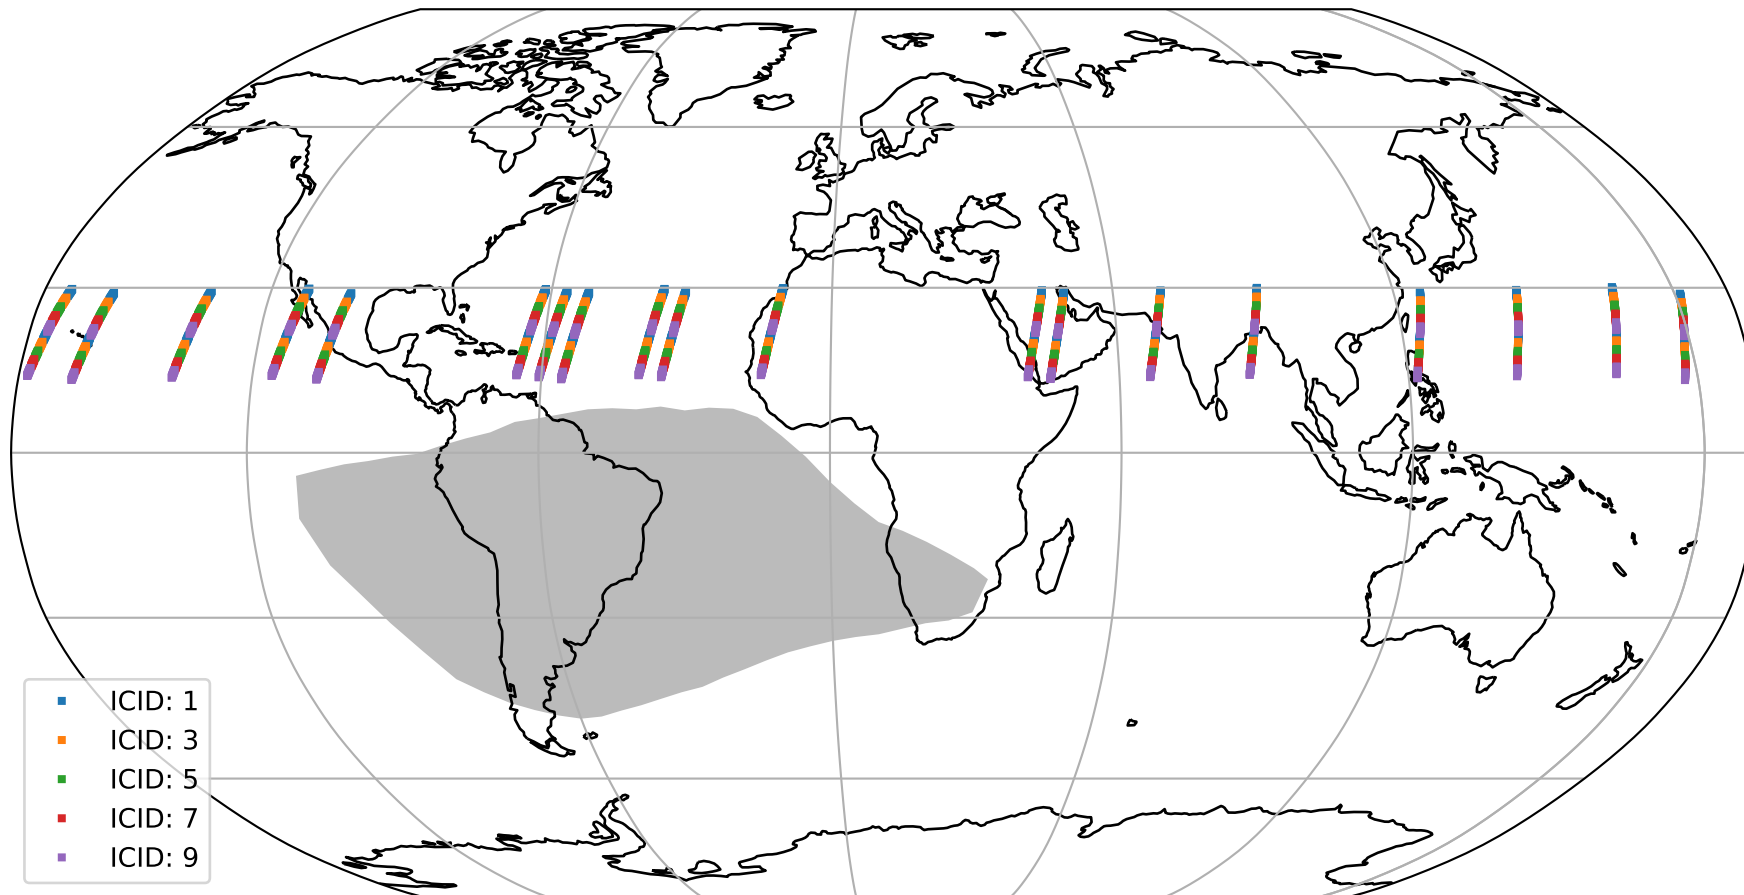

Tropomi SWIR offset (official)

orbits : 19 in [6937, 6982]
coverage : 2019-02-14 / 2019-02-17
median : 0.52596 V
spread : 0.035921 V
created : 2023-08-21T14:22:12

value detector map

Tropomi SWIR offset (official)

orbits : 19 in [6937, 6982]
coverage : 2019-02-14 / 2019-02-17
median : 30.488 μV
spread : 18.56 μV
created : 2023-08-21T14:22:13

Tropomi SWIR offset (official)

orbits : 19 in [6937, 6982]
coverage : 2019-02-14 / 2019-02-17
median : -0.064282 mV
spread : 0.32915 mV
created : 2023-08-21T14:22:13

value compared with SWIR offset CKD

Tropomi SWIR offset (official) ground-tracks of Sentinel-5P

orbits : 19 in [6937, 6982]
coverage : 2019-02-14 / 2019-02-17
created : 2023-08-21T14:22:13

Tropomi SWIR offset (official)

orbits : [2827, 6982]
coverage : 2018-04-30 / 2019-02-17
created : 2023-08-21T14:22:14

trend of detector median & temperatures