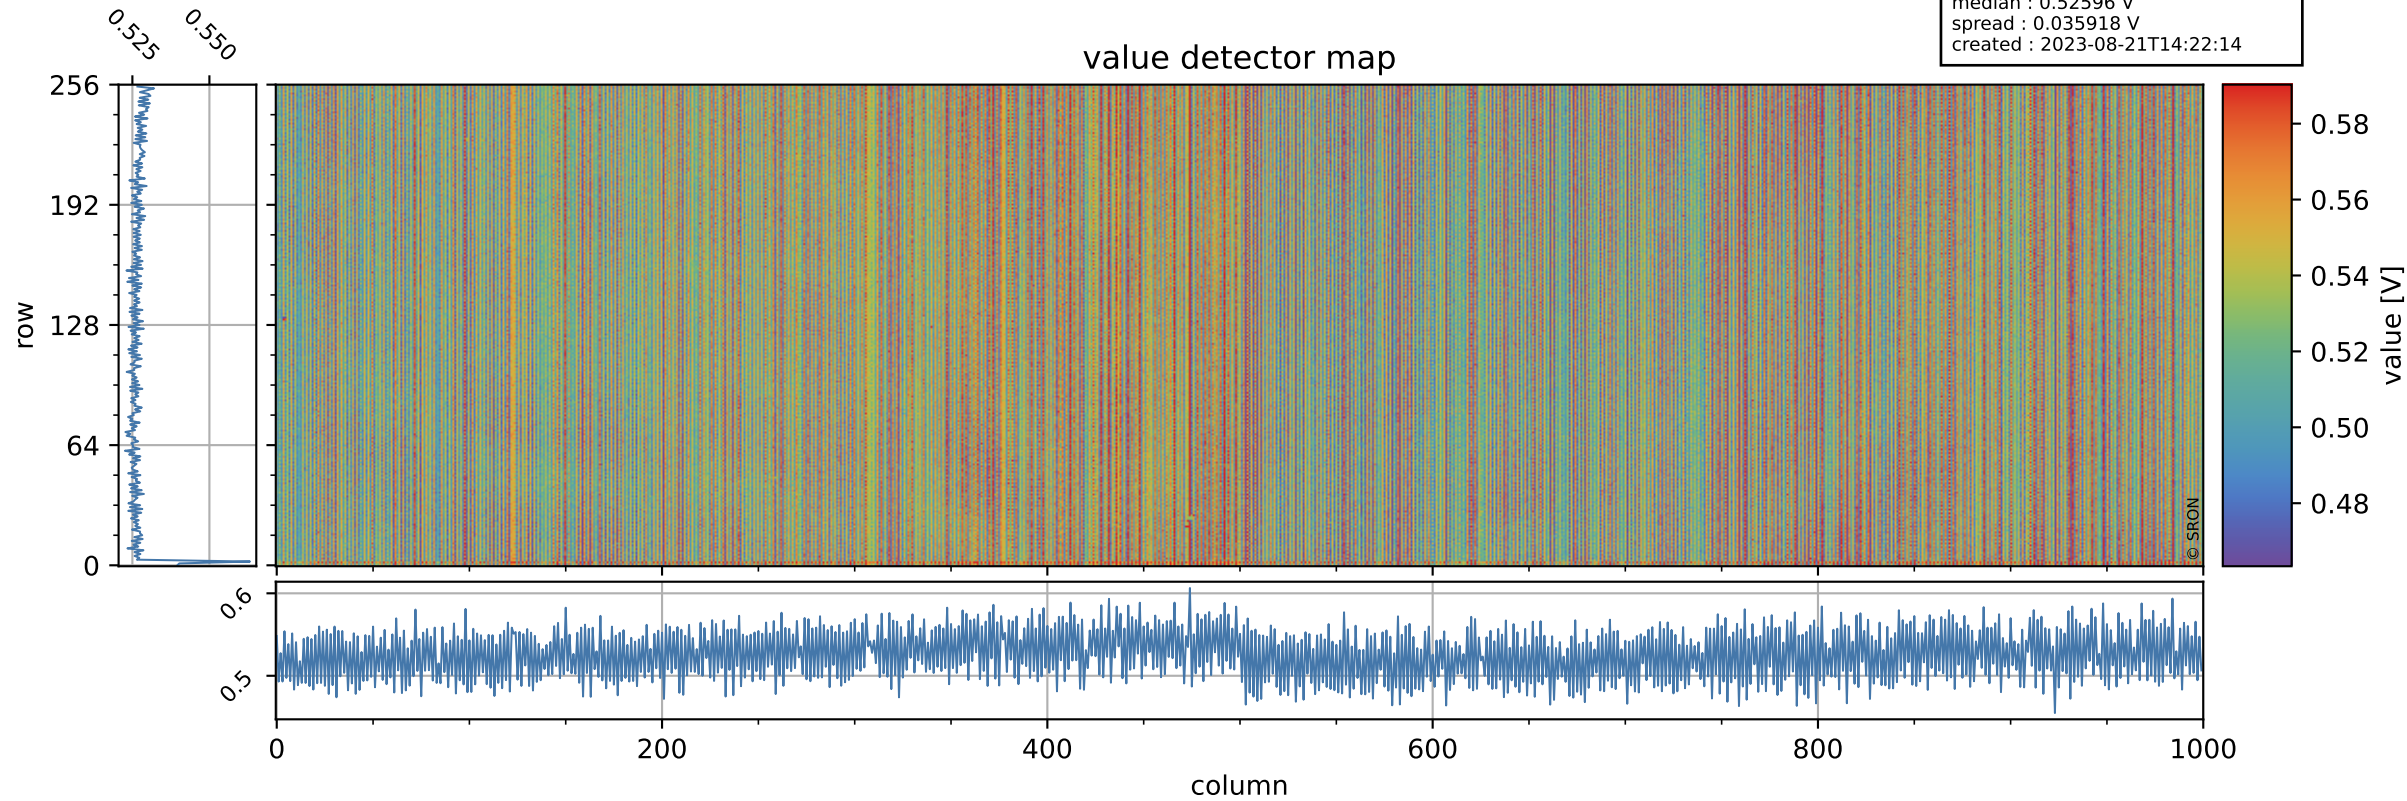

Tropomi SWIR offset (official)

orbits : 19 in [6952, 6997]
coverage : 2019-02-15 / 2019-02-18
median : 0.52596 V
spread : 0.035918 V
created : 2023-08-21T14:22:14

value detector map

Tropomi SWIR offset (official)

orbits : 19 in [6952, 6997]
coverage : 2019-02-15 / 2019-02-18
median : 30.613 μV
spread : 18.624 μV
created : 2023-08-21T14:22:15

Tropomi SWIR offset (official)

orbits : 19 in [6952, 6997]
coverage : 2019-02-15 / 2019-02-18
median : -0.062649 mV
spread : 0.3291 mV
created : 2023-08-21T14:22:15

value compared with SWIR offset CKD

Tropomi SWIR offset (official) ground-tracks of Sentinel-5P

orbits : 19 in [6952, 6997]
coverage : 2019-02-15 / 2019-02-18
created : 2023-08-21T14:22:15

Tropomi SWIR offset (official)

orbits : [2827, 6997]
coverage : 2018-04-30 / 2019-02-18
created : 2023-08-21T14:22:16

trend of detector median & temperatures