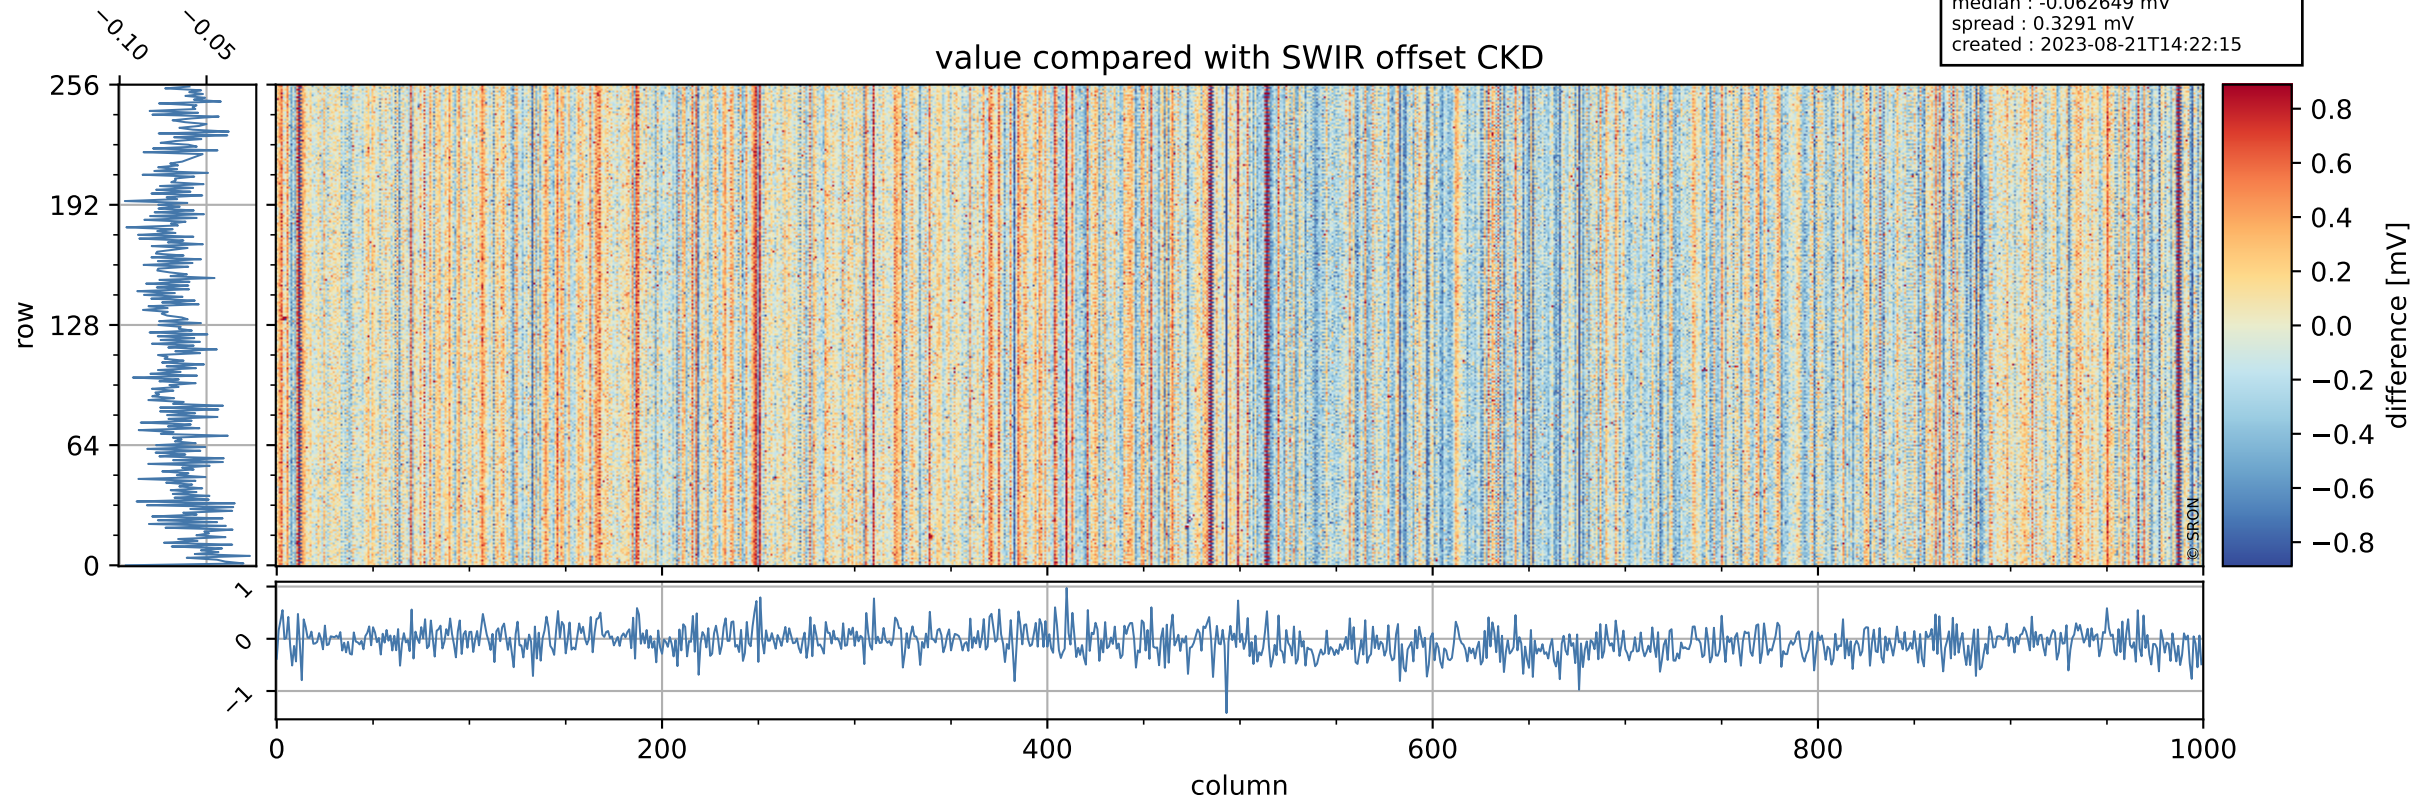

Tropomi SWIR offset (official)

orbits : 19 in [6952, 6997]
coverage : 2019-02-15 / 2019-02-18
median : 0.52596 V
spread : 0.035918 V
created : 2023-08-21T14:22:14

value detector map

Tropomi SWIR offset (official)

orbits : 19 in [6952, 6997]
coverage : 2019-02-15 / 2019-02-18
median : 30.613 μV
spread : 18.624 μV
created : 2023-08-21T14:22:15

Tropomi SWIR offset (official)

orbits : 19 in [6952, 6997]
coverage : 2019-02-15 / 2019-02-18
median : -0.062649 mV
spread : 0.3291 mV
created : 2023-08-21T14:22:15

value compared with SWIR offset CKD

Tropomi SWIR offset (official) ground-tracks of Sentinel-5P

orbits : 19 in [6952, 6997]
coverage : 2019-02-15 / 2019-02-18
created : 2023-08-21T14:22:15

Tropomi SWIR offset (official)

orbits : [2827, 6997]
coverage : 2018-04-30 / 2019-02-18
created : 2023-08-21T14:22:16

trend of detector median & temperatures