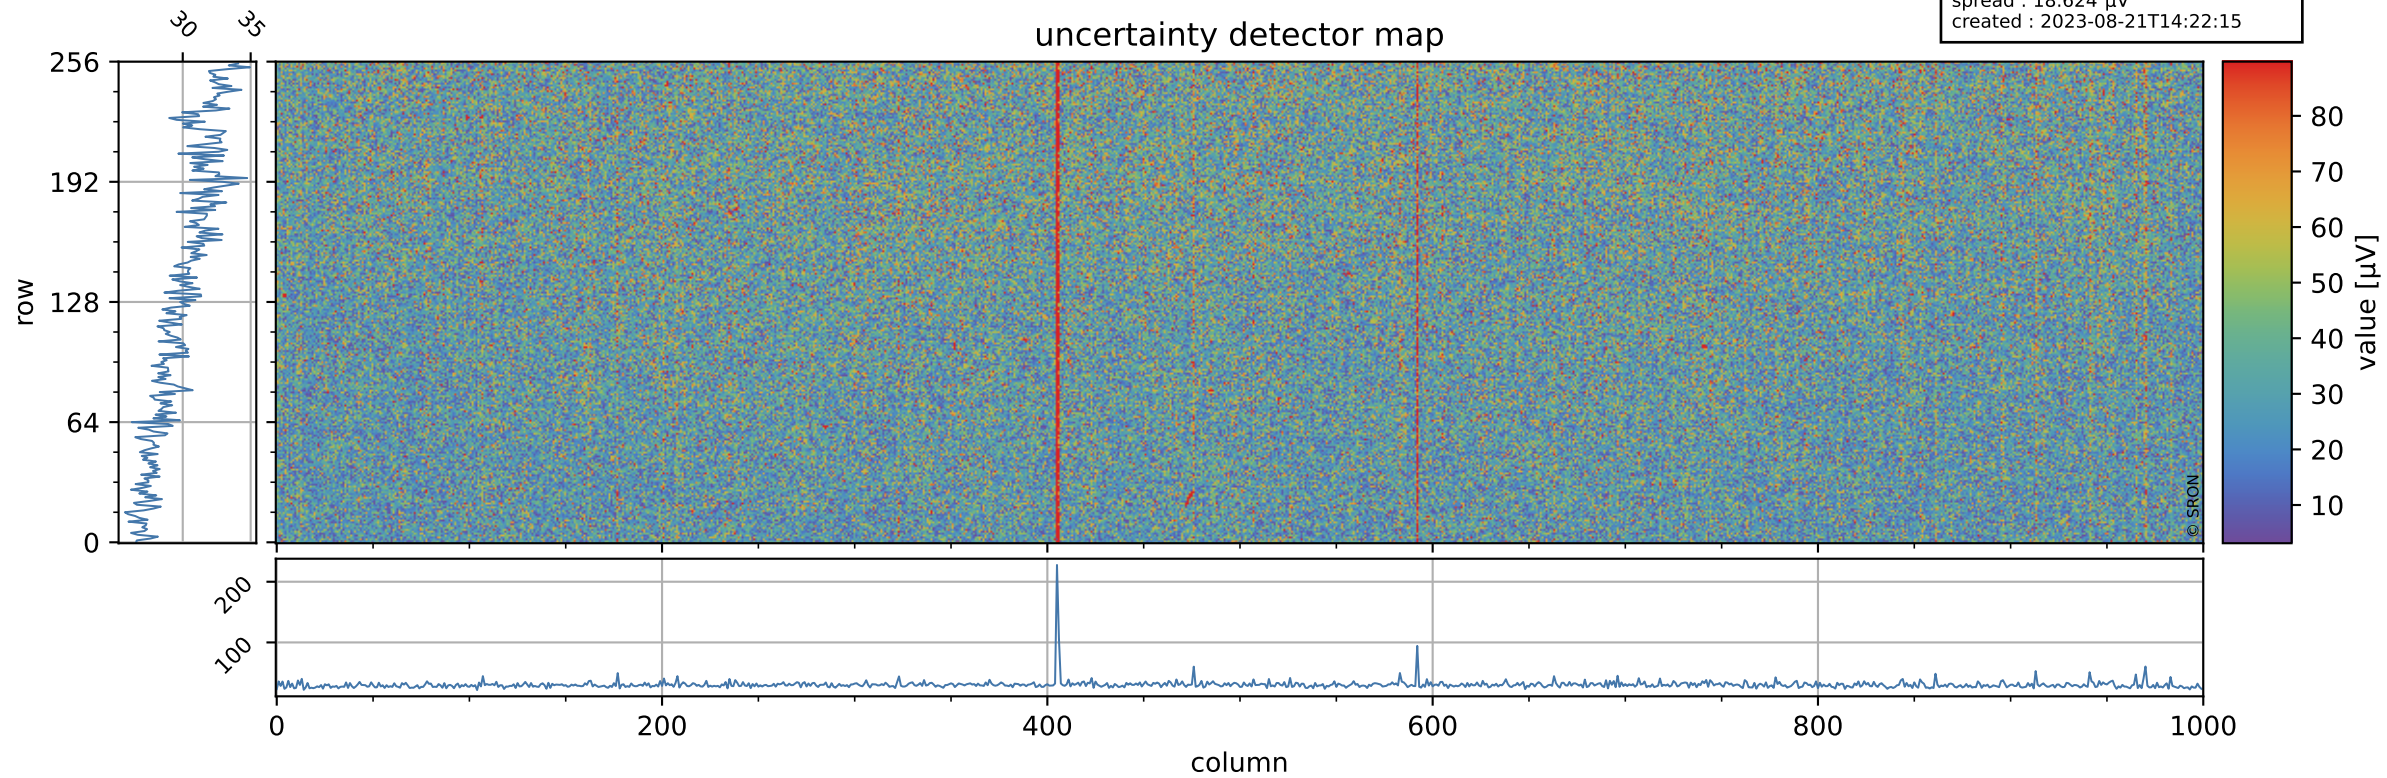

Tropomi SWIR offset (official)

orbits : 19 in [6952, 6997]
coverage : 2019-02-15 / 2019-02-18
median : 0.52596 V
spread : 0.035918 V
created : 2023-08-21T14:22:14

value detector map

Tropomi SWIR offset (official)

orbits : 19 in [6952, 6997]
coverage : 2019-02-15 / 2019-02-18
median : 30.613 μV
spread : 18.624 μV
created : 2023-08-21T14:22:15

Tropomi SWIR offset (official)

orbits : 19 in [6952, 6997]
coverage : 2019-02-15 / 2019-02-18
median : -0.062649 mV
spread : 0.3291 mV
created : 2023-08-21T14:22:15

value compared with SWIR offset CKD

Tropomi SWIR offset (official) ground-tracks of Sentinel-5P

orbits : 19 in [6952, 6997]
coverage : 2019-02-15 / 2019-02-18
created : 2023-08-21T14:22:15

Tropomi SWIR offset (official)

orbits : [2827, 6997]
coverage : 2018-04-30 / 2019-02-18
created : 2023-08-21T14:22:16

trend of detector median & temperatures