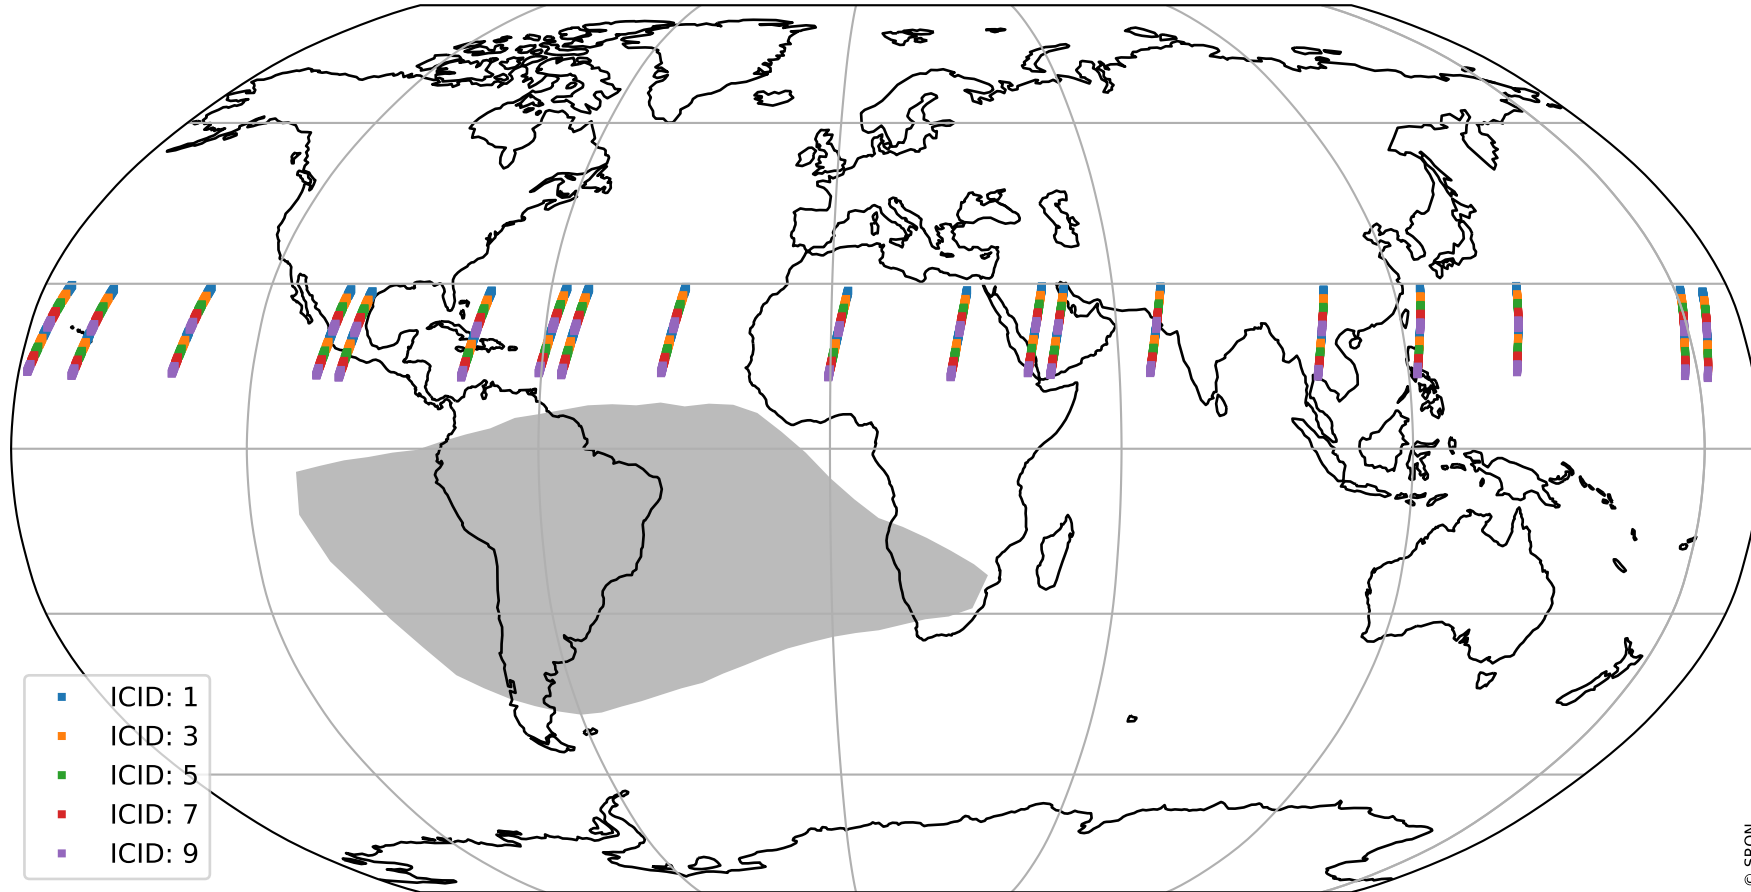

Tropomi SWIR offset (official)

orbits : 19 in [6952, 6997]
coverage : 2019-02-15 / 2019-02-18
median : 0.52596 V
spread : 0.035918 V
created : 2023-08-21T14:22:14

value detector map

Tropomi SWIR offset (official)

orbits : 19 in [6952, 6997]
coverage : 2019-02-15 / 2019-02-18
median : 30.613 μV
spread : 18.624 μV
created : 2023-08-21T14:22:15

Tropomi SWIR offset (official)

orbits : 19 in [6952, 6997]
coverage : 2019-02-15 / 2019-02-18
median : -0.062649 mV
spread : 0.3291 mV
created : 2023-08-21T14:22:15

value compared with SWIR offset CKD

Tropomi SWIR offset (official) ground-tracks of Sentinel-5P

orbits : 19 in [6952, 6997]
coverage : 2019-02-15 / 2019-02-18
created : 2023-08-21T14:22:15

Tropomi SWIR offset (official)

orbits : [2827, 6997]
coverage : 2018-04-30 / 2019-02-18
created : 2023-08-21T14:22:16

trend of detector median & temperatures