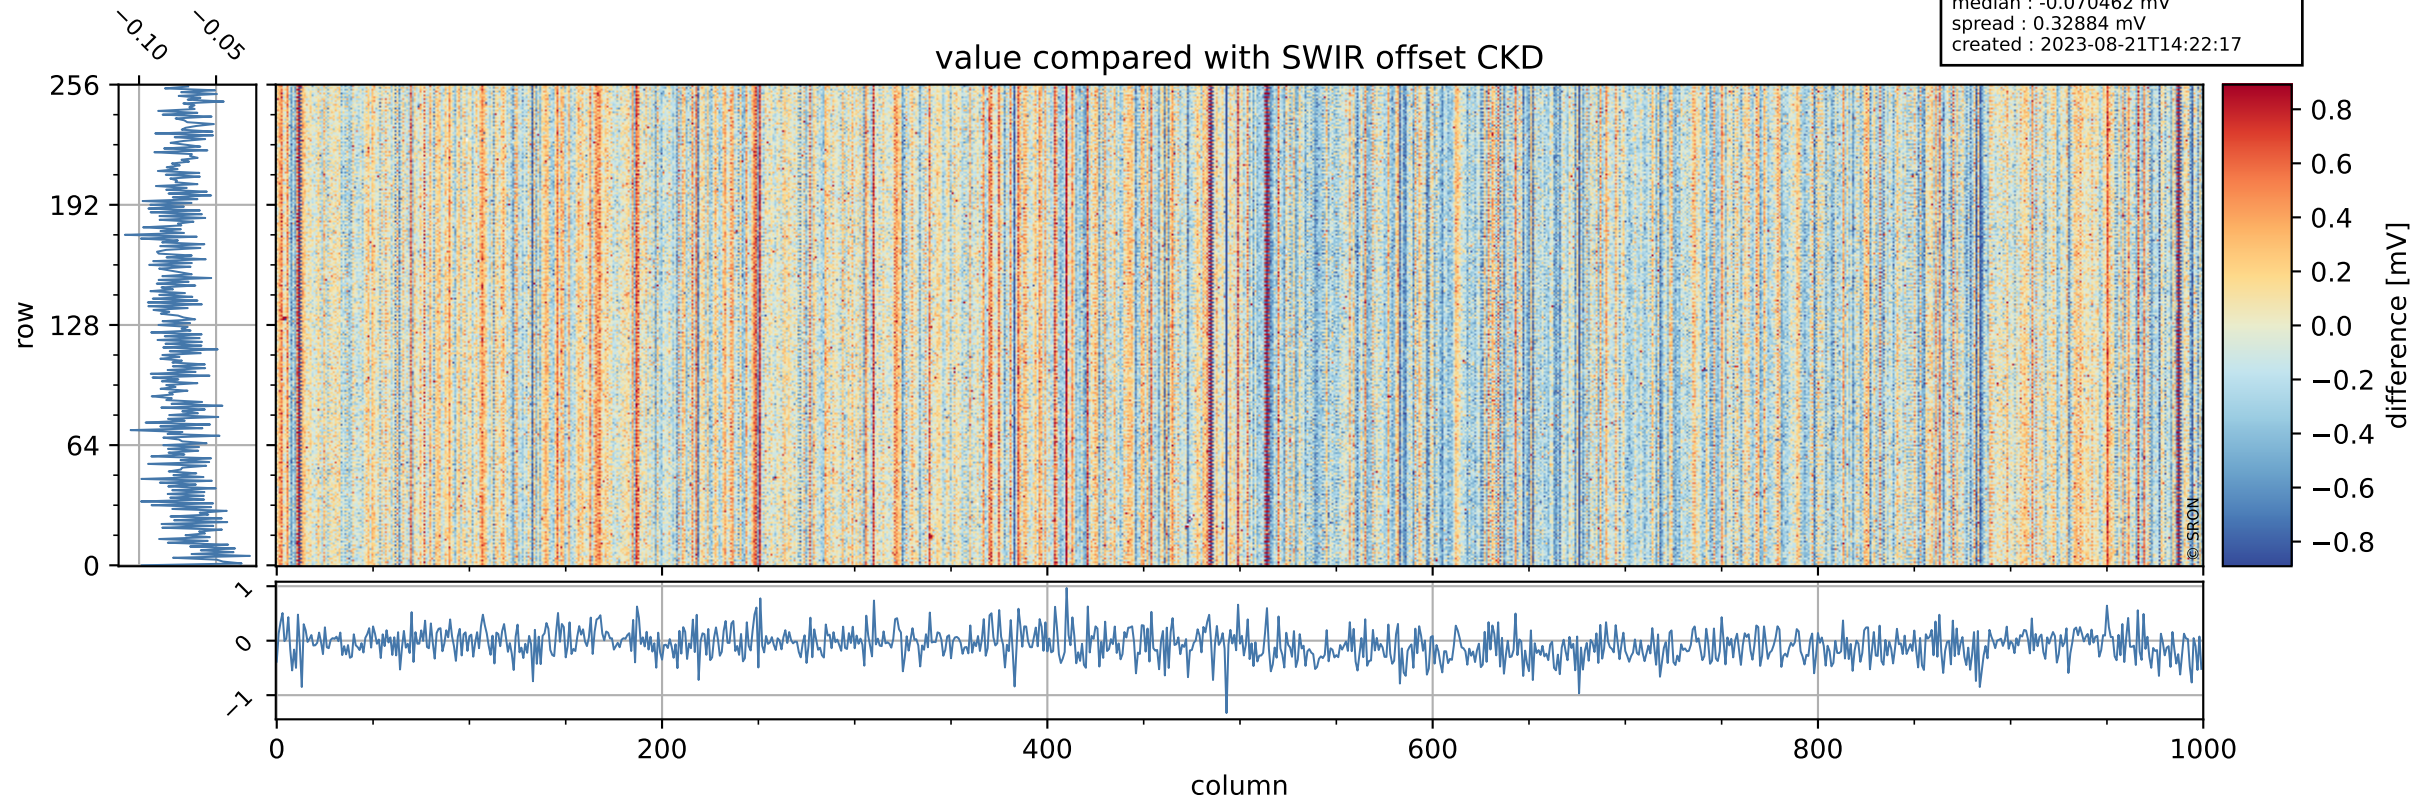

Tropomi SWIR offset (official)

orbits : 18 in [6967, 7012]
coverage : 2019-02-16 / 2019-02-19
median : 0.52596 V
spread : 0.035916 V
created : 2023-08-21T14:22:16

value detector map

Tropomi SWIR offset (official)

orbits : 18 in [6967, 7012]
coverage : 2019-02-16 / 2019-02-19
median : 30.876 μV
spread : 18.712 μV
created : 2023-08-21T14:22:17

Tropomi SWIR offset (official)

orbits : 18 in [6967, 7012]
coverage : 2019-02-16 / 2019-02-19
median : -0.070462 mV
spread : 0.32884 mV
created : 2023-08-21T14:22:17

value compared with SWIR offset CKD

Tropomi SWIR offset (official) ground-tracks of Sentinel-5P

orbits : 18 in [6967, 7012]
coverage : 2019-02-16 / 2019-02-19
created : 2023-08-21T14:22:17

Tropomi SWIR offset (official)

orbits : [2827, 7012]
coverage : 2018-04-30 / 2019-02-19
created : 2023-08-21T14:22:18

trend of detector median & temperatures