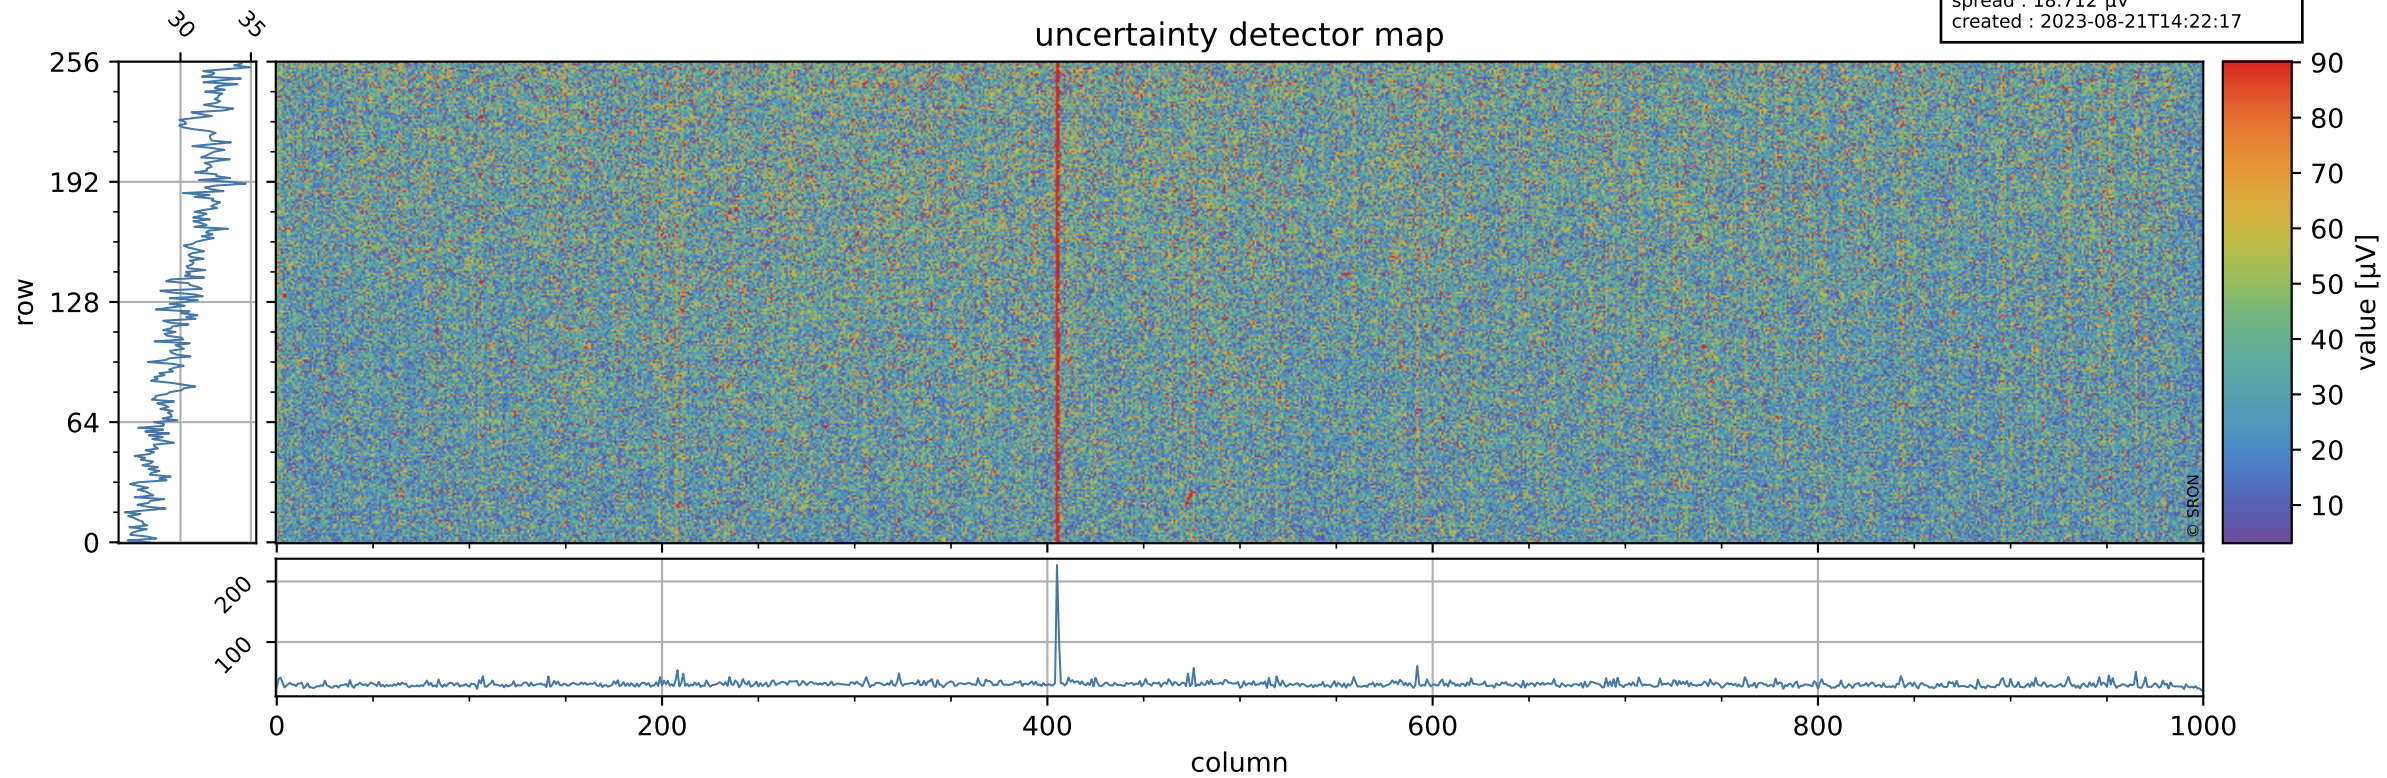

Tropomi SWIR offset (official)

orbits : 18 in [6967, 7012]
coverage : 2019-02-16 / 2019-02-19
median : 0.52596 V
spread : 0.035916 V
created : 2023-08-21T14:22:16

value detector map

Tropomi SWIR offset (official)

orbits : 18 in [6967, 7012]
coverage : 2019-02-16 / 2019-02-19
median : 30.876 μV
spread : 18.712 μV
created : 2023-08-21T14:22:17

Tropomi SWIR offset (official)

orbits : 18 in [6967, 7012]
coverage : 2019-02-16 / 2019-02-19
median : -0.070462 mV
spread : 0.32884 mV
created : 2023-08-21T14:22:17

value compared with SWIR offset CKD

Tropomi SWIR offset (official) ground-tracks of Sentinel-5P

orbits : 18 in [6967, 7012]
coverage : 2019-02-16 / 2019-02-19
created : 2023-08-21T14:22:17

Tropomi SWIR offset (official)

orbits : [2827, 7012]
coverage : 2018-04-30 / 2019-02-19
created : 2023-08-21T14:22:18

trend of detector median & temperatures