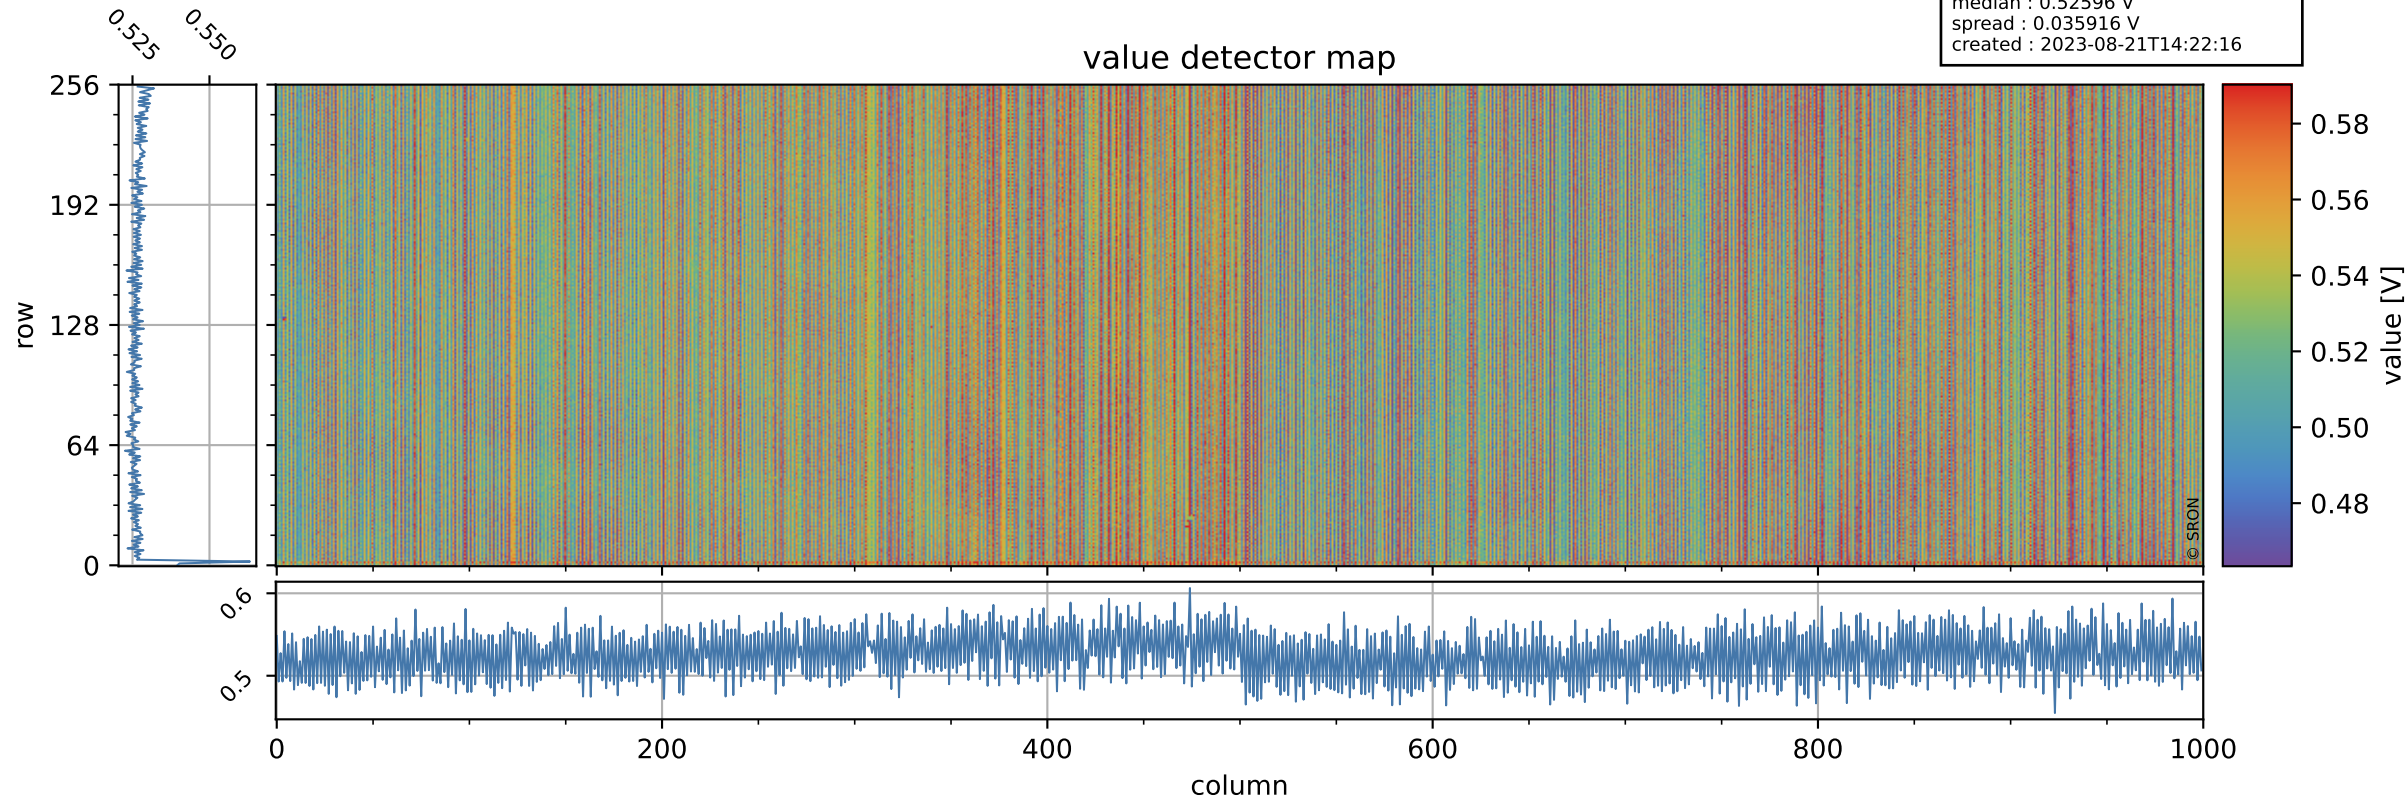

Tropomi SWIR offset (official)

orbits : 18 in [6967, 7012]
coverage : 2019-02-16 / 2019-02-19
median : 0.52596 V
spread : 0.035916 V
created : 2023-08-21T14:22:16

value detector map

Tropomi SWIR offset (official)

orbits : 18 in [6967, 7012]
coverage : 2019-02-16 / 2019-02-19
median : 30.876 μV
spread : 18.712 μV
created : 2023-08-21T14:22:17

Tropomi SWIR offset (official)

orbits : 18 in [6967, 7012]
coverage : 2019-02-16 / 2019-02-19
median : -0.070462 mV
spread : 0.32884 mV
created : 2023-08-21T14:22:17

value compared with SWIR offset CKD

Tropomi SWIR offset (official) ground-tracks of Sentinel-5P

orbits : 18 in [6967, 7012]
coverage : 2019-02-16 / 2019-02-19
created : 2023-08-21T14:22:17

Tropomi SWIR offset (official)

orbits : [2827, 7012]
coverage : 2018-04-30 / 2019-02-19
created : 2023-08-21T14:22:18

trend of detector median & temperatures