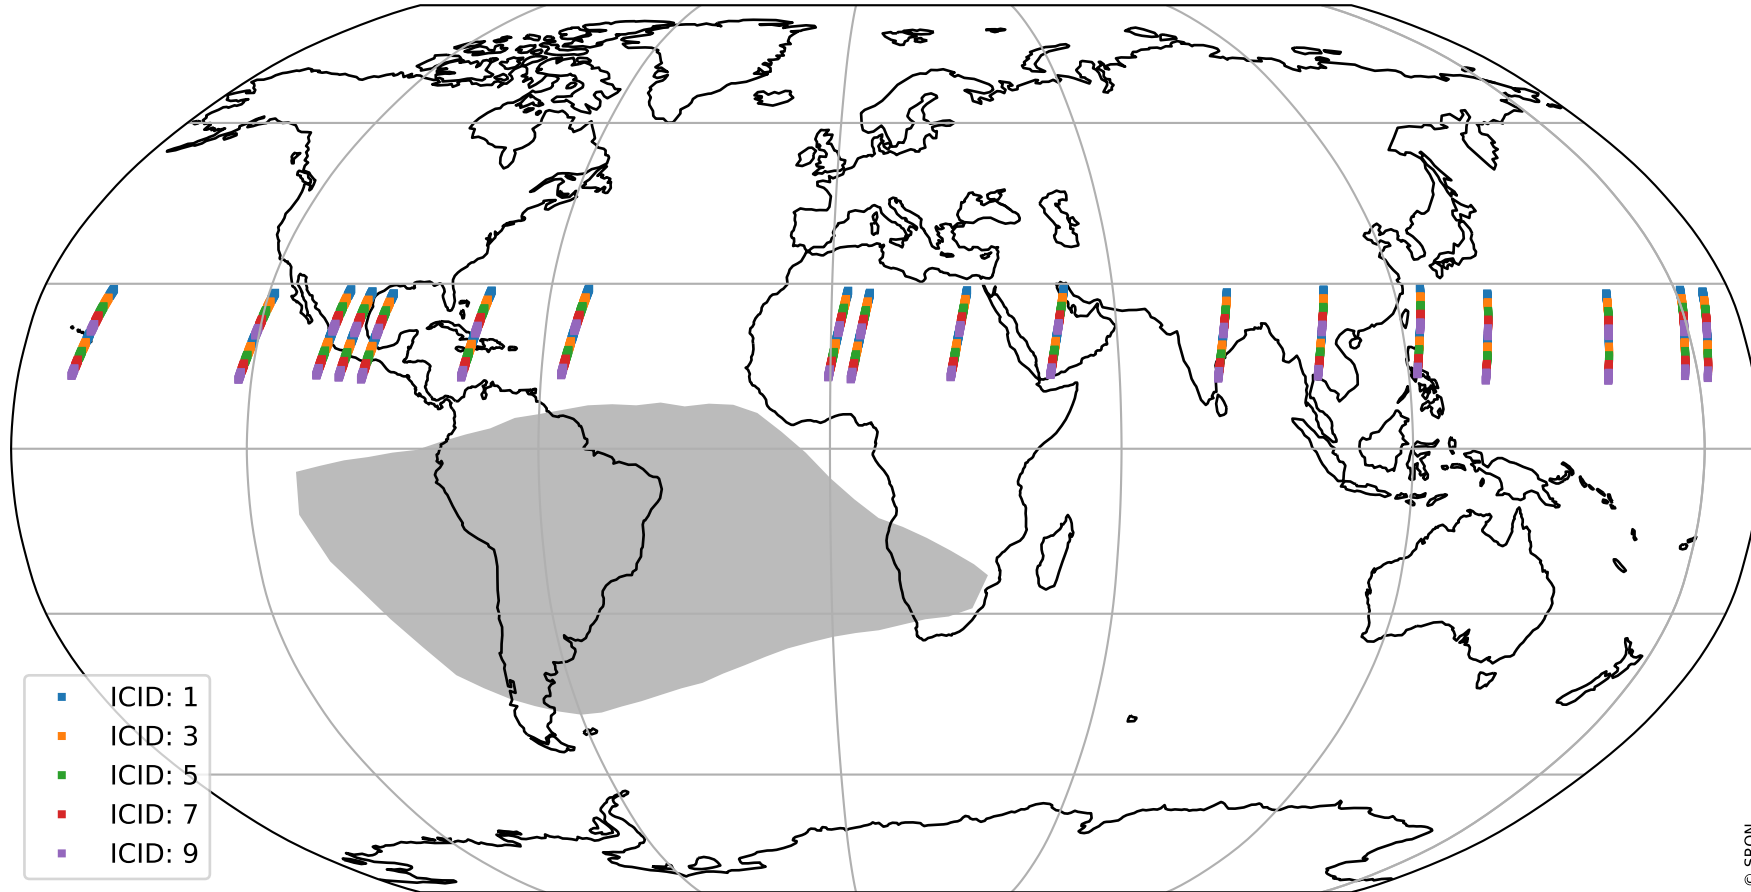

Tropomi SWIR offset (official)

orbits : 18 in [6967, 7012]
coverage : 2019-02-16 / 2019-02-19
median : 0.52596 V
spread : 0.035916 V
created : 2023-08-21T14:22:16

value detector map

Tropomi SWIR offset (official)

orbits : 18 in [6967, 7012]
coverage : 2019-02-16 / 2019-02-19
median : 30.876 μV
spread : 18.712 μV
created : 2023-08-21T14:22:17

Tropomi SWIR offset (official)

orbits : 18 in [6967, 7012]
coverage : 2019-02-16 / 2019-02-19
median : -0.070462 mV
spread : 0.32884 mV
created : 2023-08-21T14:22:17

value compared with SWIR offset CKD

Tropomi SWIR offset (official) ground-tracks of Sentinel-5P

orbits : 18 in [6967, 7012]
coverage : 2019-02-16 / 2019-02-19
created : 2023-08-21T14:22:17

Tropomi SWIR offset (official)

orbits : [2827, 7012]
coverage : 2018-04-30 / 2019-02-19
created : 2023-08-21T14:22:18

trend of detector median & temperatures