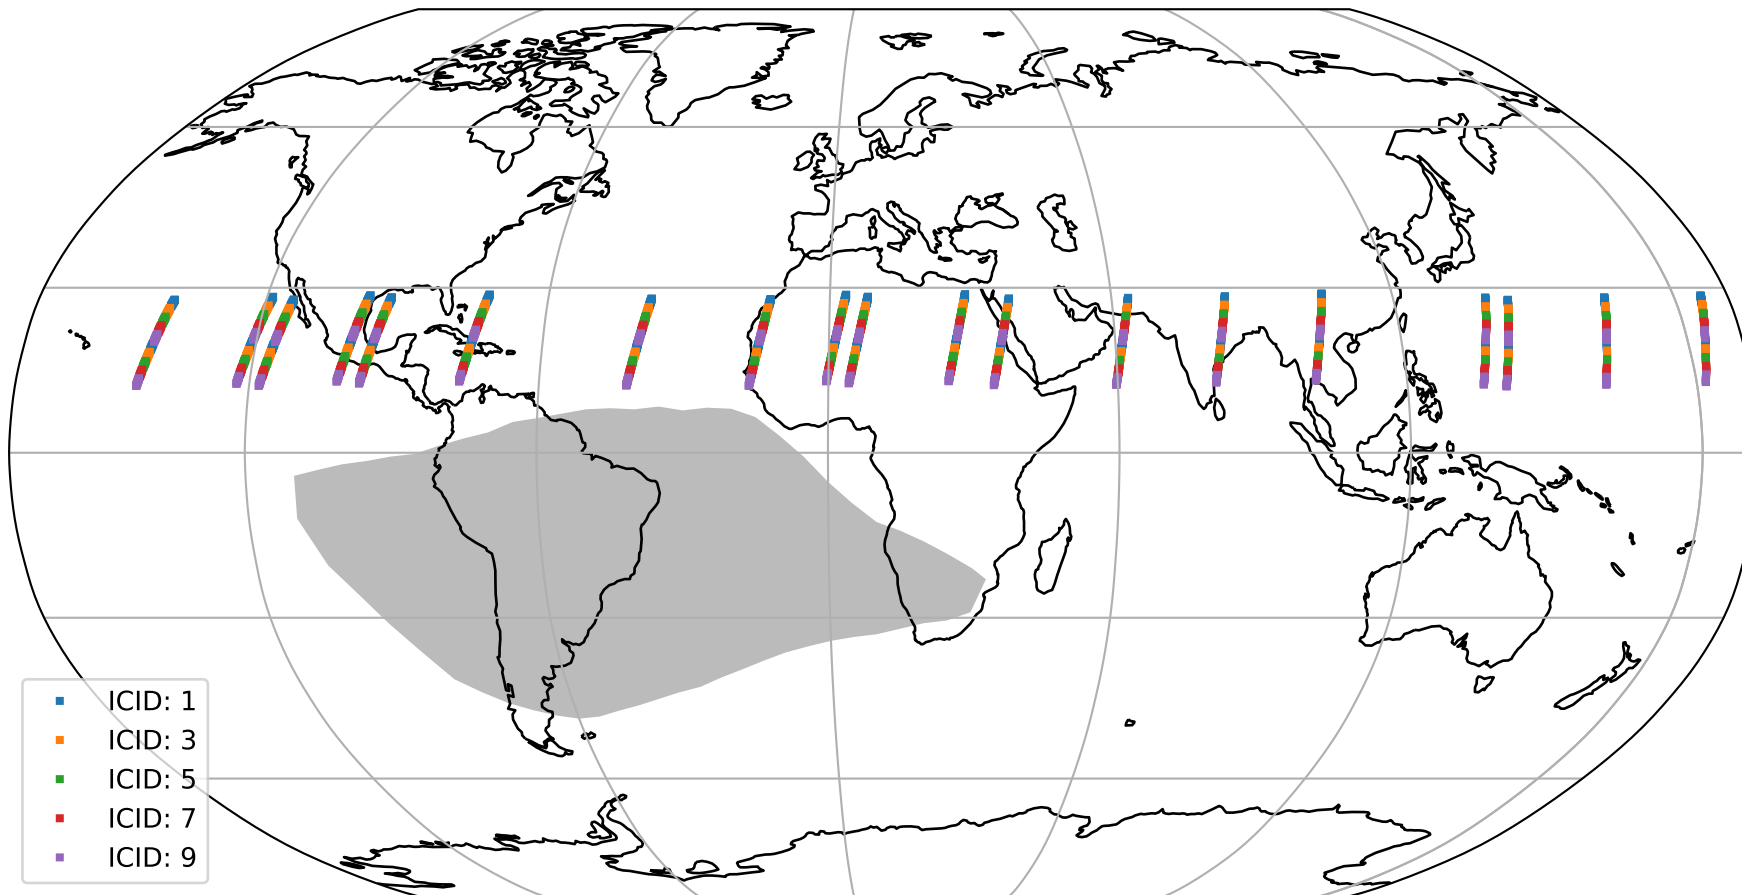

# Tropomi SWIR offset (official)

orbits : 19 in [6982, 7027]  
coverage : 2019-02-17 / 2019-02-20  
median : 30.149  $\mu\text{V}$   
spread : 18.293  $\mu\text{V}$   
created : 2023-08-21T14:22:19

# Tropomi SWIR offset (official)

orbits : 19 in [6982, 7027]  
coverage : 2019-02-17 / 2019-02-20  
median : -0.076524 mV  
spread : 0.32824 mV  
created : 2023-08-21T14:22:19

value compared with SWIR offset CKD

# Tropomi SWIR offset (official) ground-tracks of Sentinel-5P

orbits : 19 in [6982, 7027]  
coverage : 2019-02-17 / 2019-02-20  
created : 2023-08-21T14:22:19

# Tropomi SWIR offset (official)

orbits : [2827, 7027]  
coverage : 2018-04-30 / 2019-02-20  
created : 2023-08-21T14:22:19