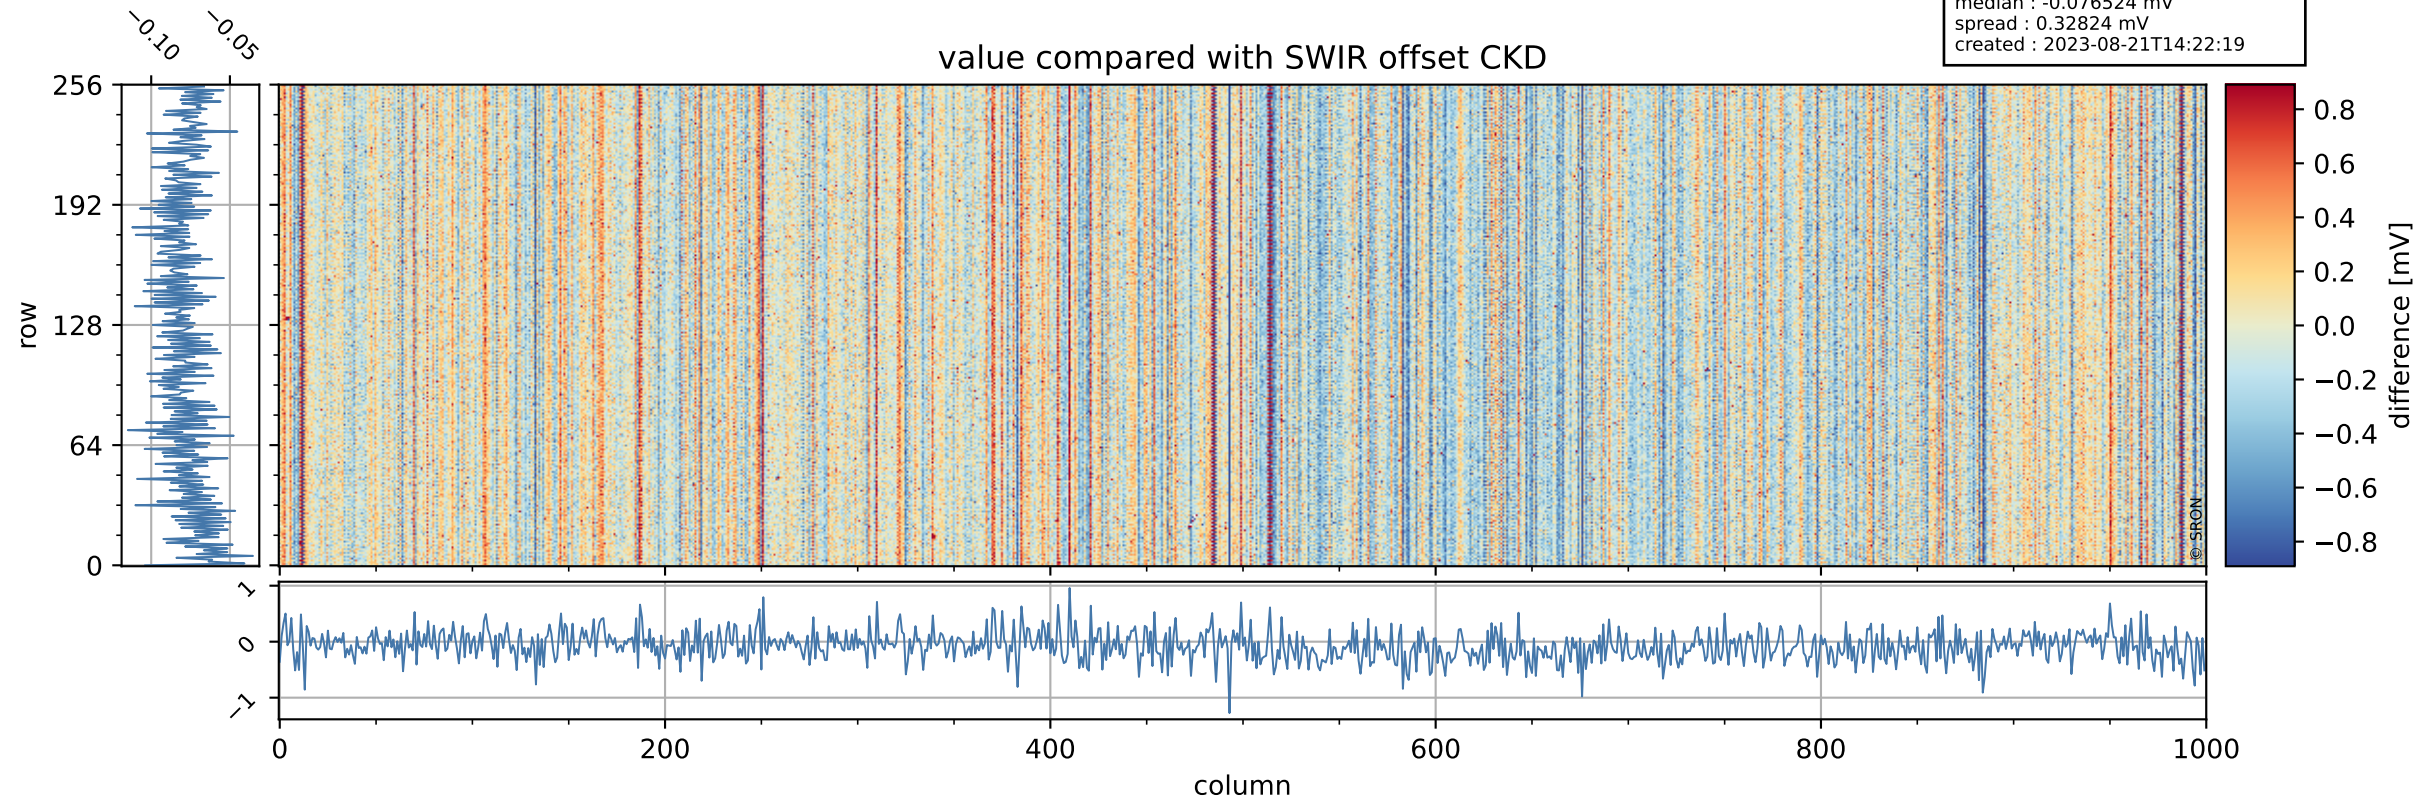

## value detector map

# Tropomi SWIR offset (official)

orbits : 19 in [6982, 7027]  
coverage : 2019-02-17 / 2019-02-20  
median : 30.149  $\mu\text{V}$   
spread : 18.293  $\mu\text{V}$   
created : 2023-08-21T14:22:19

# Tropomi SWIR offset (official)

orbits : 19 in [6982, 7027]  
coverage : 2019-02-17 / 2019-02-20  
median : -0.076524 mV  
spread : 0.32824 mV  
created : 2023-08-21T14:22:19

value compared with SWIR offset CKD

# Tropomi SWIR offset (official) ground-tracks of Sentinel-5P

orbits : 19 in [6982, 7027]  
coverage : 2019-02-17 / 2019-02-20  
created : 2023-08-21T14:22:19