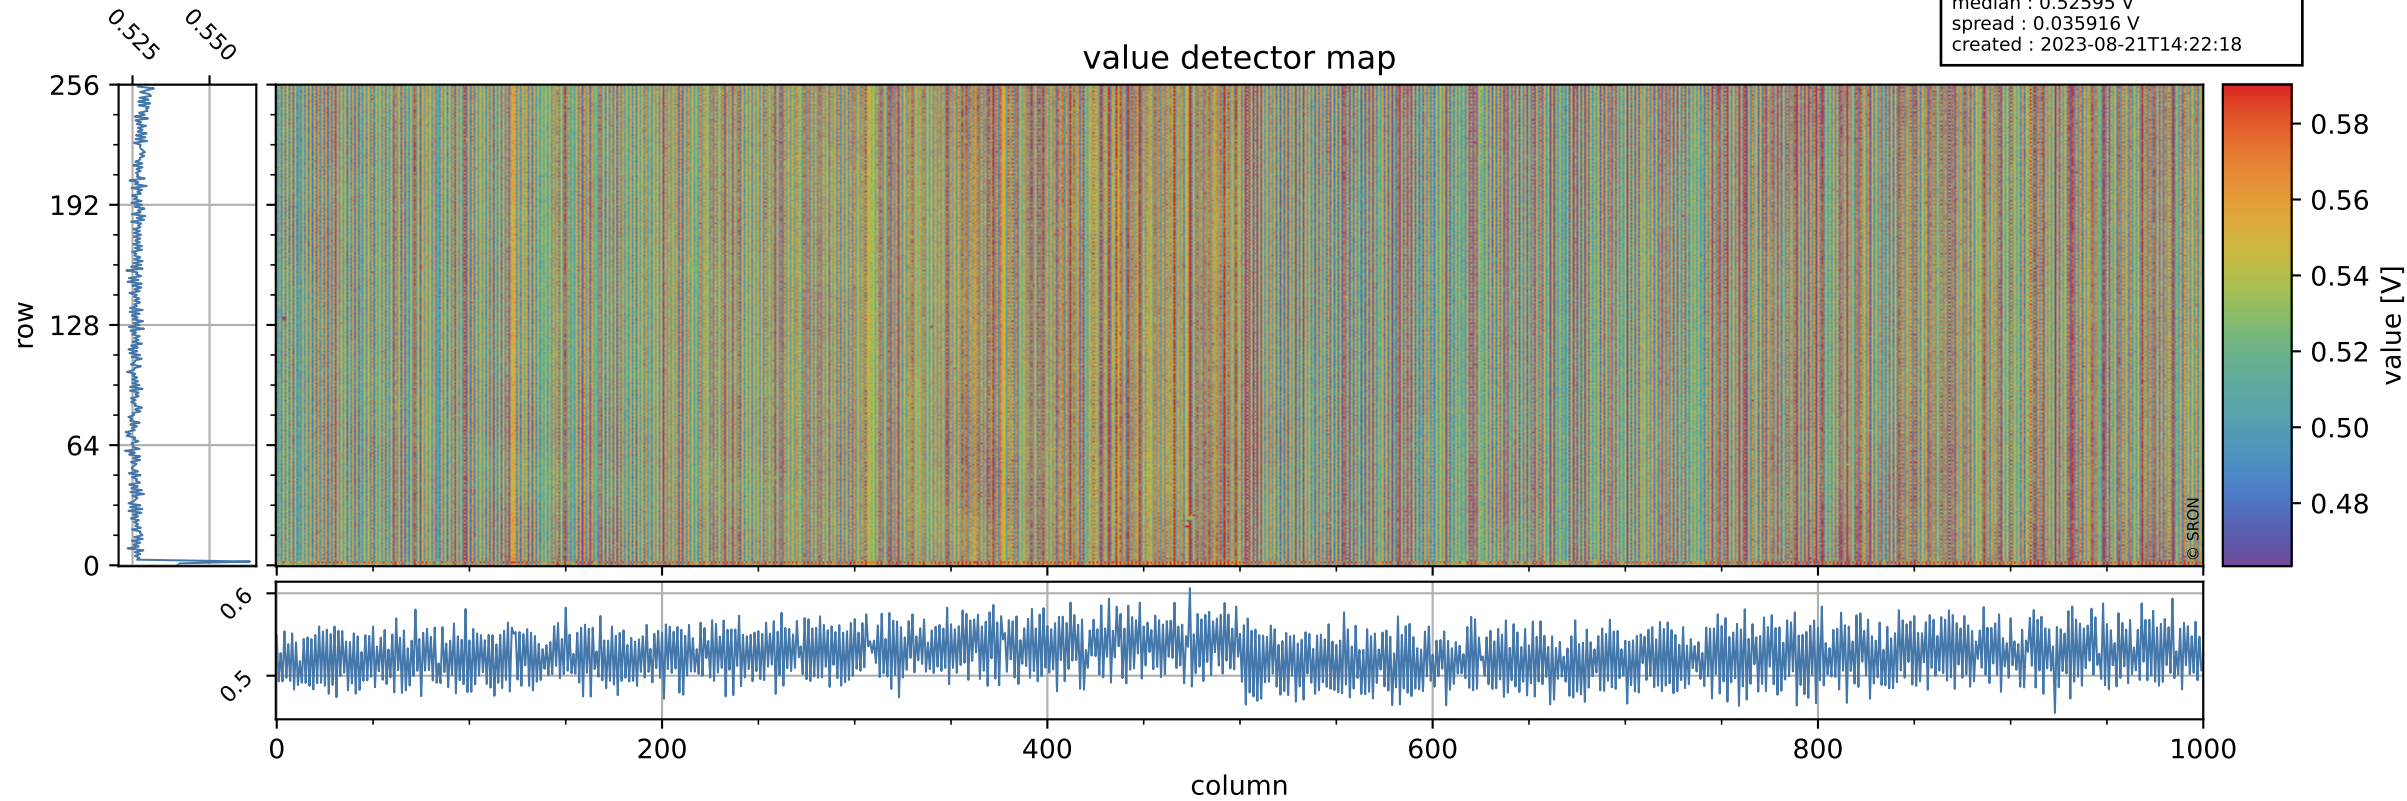

# Tropomi SWIR offset (official)

orbits : 19 in [6982, 7027]  
coverage : 2019-02-17 / 2019-02-20  
median : 0.52595 V  
spread : 0.035916 V  
created : 2023-08-21T14:22:18

## value detector map

# Tropomi SWIR offset (official)

orbits : 19 in [6982, 7027]  
coverage : 2019-02-17 / 2019-02-20  
median : 30.149  $\mu\text{V}$   
spread : 18.293  $\mu\text{V}$   
created : 2023-08-21T14:22:19

# Tropomi SWIR offset (official) ground-tracks of Sentinel-5P

orbits : 19 in [6982, 7027]  
coverage : 2019-02-17 / 2019-02-20  
created : 2023-08-21T14:22:19