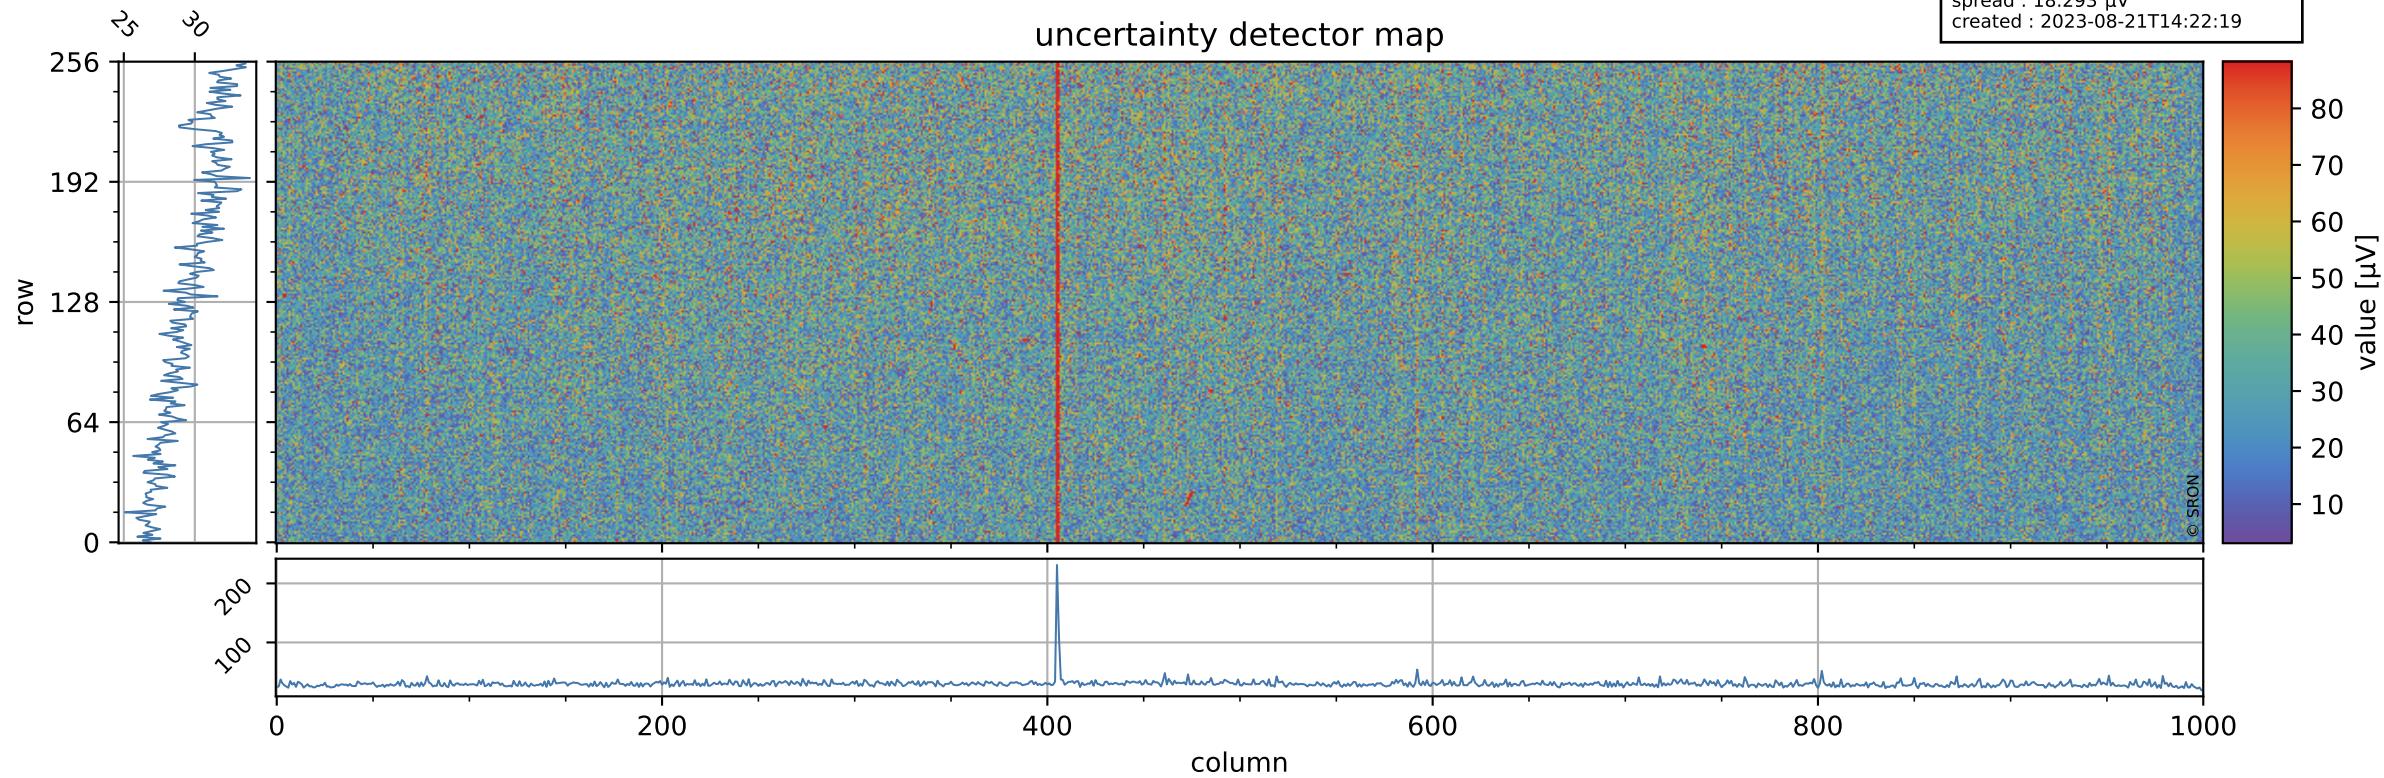

# Tropomi SWIR offset (official)

orbits : 19 in [6982, 7027]  
coverage : 2019-02-17 / 2019-02-20  
median : 0.52595 V  
spread : 0.035916 V  
created : 2023-08-21T14:22:18

## value detector map

# Tropomi SWIR offset (official)

orbits : 19 in [6982, 7027]  
coverage : 2019-02-17 / 2019-02-20  
median : 30.149  $\mu\text{V}$   
spread : 18.293  $\mu\text{V}$   
created : 2023-08-21T14:22:19

# Tropomi SWIR offset (official) ground-tracks of Sentinel-5P

orbits : 19 in [6982, 7027]  
coverage : 2019-02-17 / 2019-02-20  
created : 2023-08-21T14:22:19