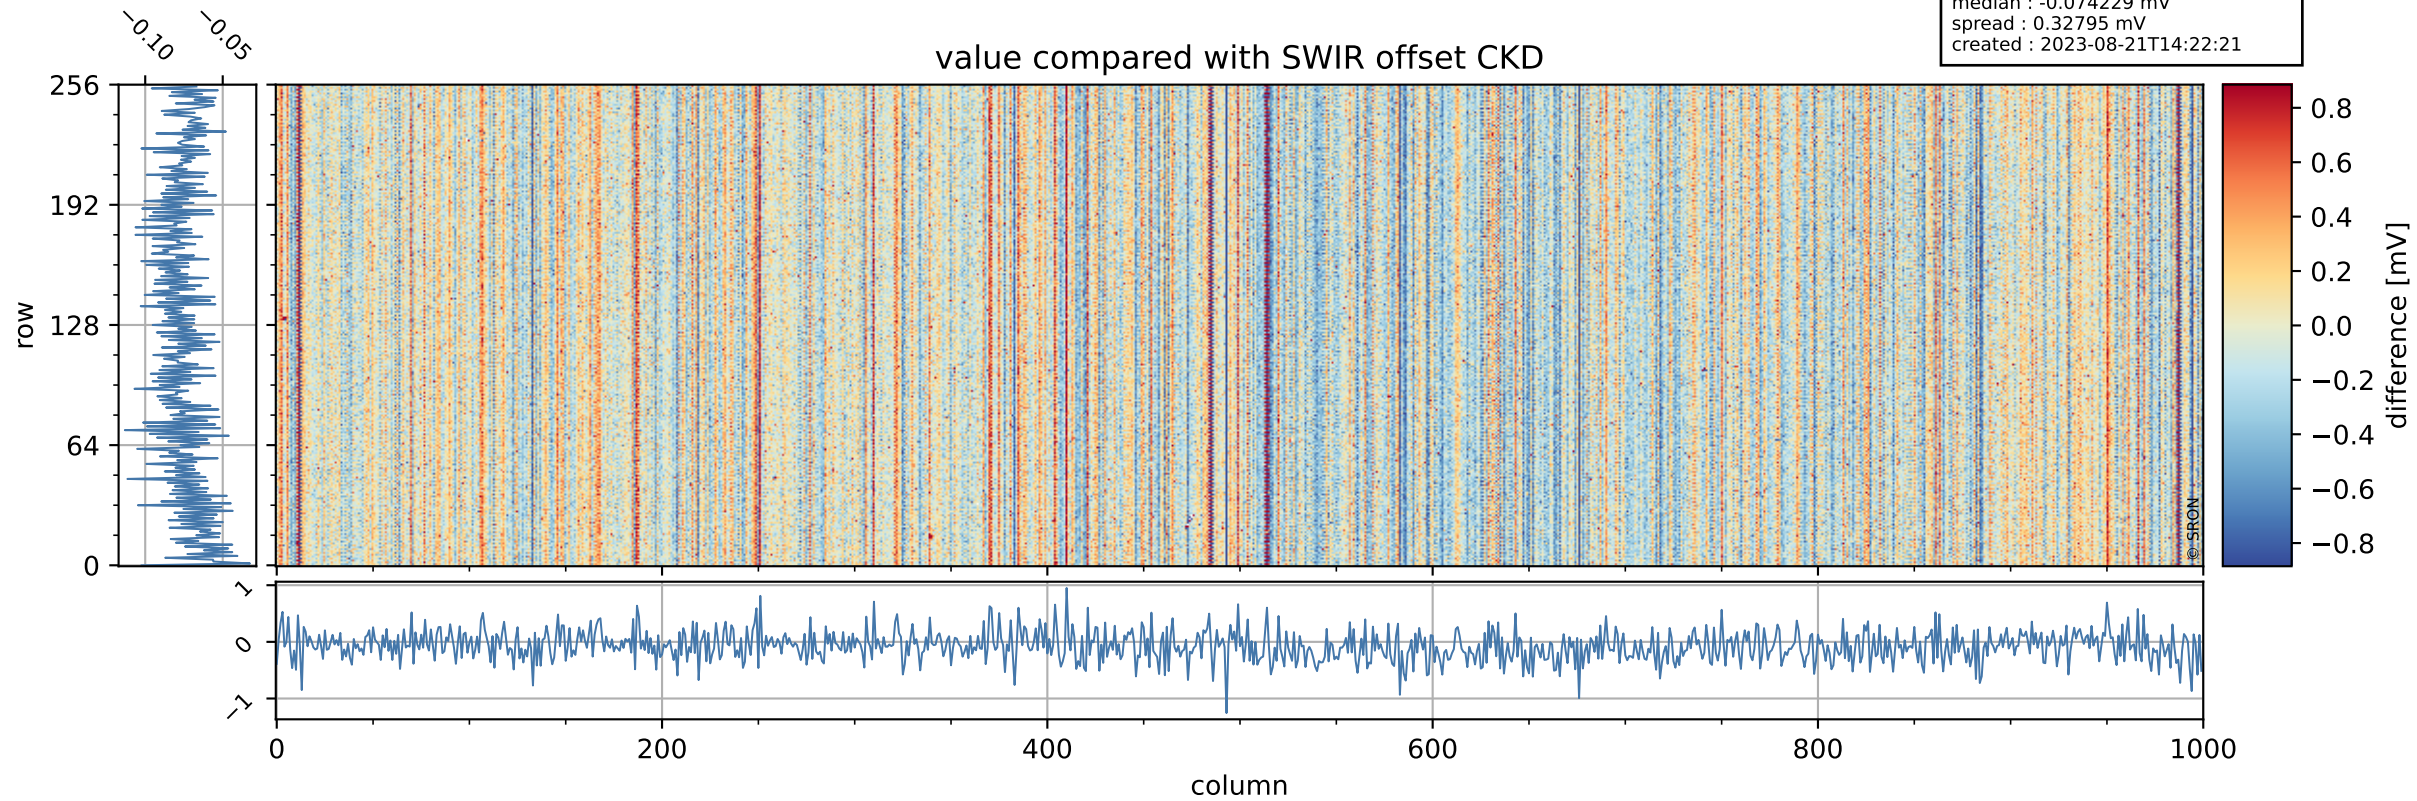

Tropomi SWIR offset (official)

orbits : 19 in [6997, 7042]
coverage : 2019-02-18 / 2019-02-21
median : 0.52595 V
spread : 0.035913 V
created : 2023-08-21T14:22:20

value detector map

Tropomi SWIR offset (official)

orbits : 19 in [6997, 7042]
coverage : 2019-02-18 / 2019-02-21
median : 30.027 μV
spread : 18.29 μV
created : 2023-08-21T14:22:21

Tropomi SWIR offset (official)

orbits : 19 in [6997, 7042]
coverage : 2019-02-18 / 2019-02-21
median : -0.074229 mV
spread : 0.32795 mV
created : 2023-08-21T14:22:21

value compared with SWIR offset CKD

Tropomi SWIR offset (official) ground-tracks of Sentinel-5P

orbits : 19 in [6997, 7042]
coverage : 2019-02-18 / 2019-02-21
created : 2023-08-21T14:22:21

Tropomi SWIR offset (official)

orbits : [2827, 7042]
coverage : 2018-04-30 / 2019-02-21
created : 2023-08-21T14:22:21

trend of detector median & temperatures