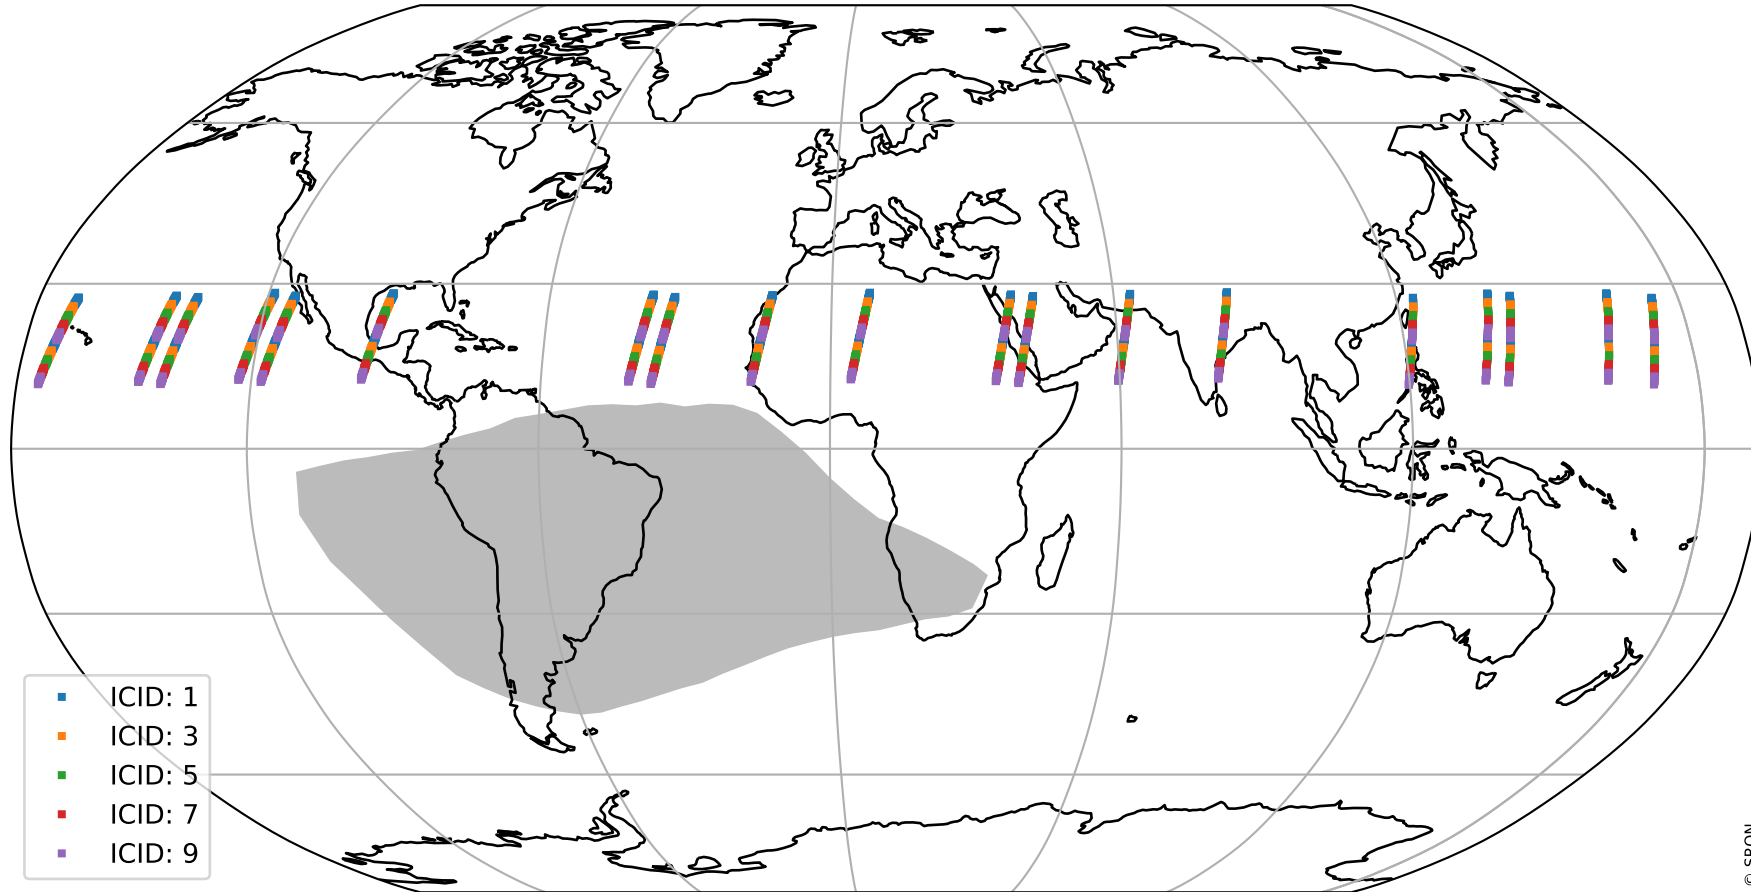

Tropomi SWIR offset (official)

orbits : 19 in [6997, 7042]
coverage : 2019-02-18 / 2019-02-21
median : 0.52595 V
spread : 0.035913 V
created : 2023-08-21T14:22:20

value detector map

Tropomi SWIR offset (official)

orbits : 19 in [6997, 7042]
coverage : 2019-02-18 / 2019-02-21
median : 30.027 μV
spread : 18.29 μV
created : 2023-08-21T14:22:21

Tropomi SWIR offset (official)

orbits : 19 in [6997, 7042]
coverage : 2019-02-18 / 2019-02-21
median : -0.074229 mV
spread : 0.32795 mV
created : 2023-08-21T14:22:21

value compared with SWIR offset CKD

Tropomi SWIR offset (official) ground-tracks of Sentinel-5P

orbits : 19 in [6997, 7042]
coverage : 2019-02-18 / 2019-02-21
created : 2023-08-21T14:22:21

Tropomi SWIR offset (official)

orbits : [2827, 7042]
coverage : 2018-04-30 / 2019-02-21
created : 2023-08-21T14:22:21

trend of detector median & temperatures