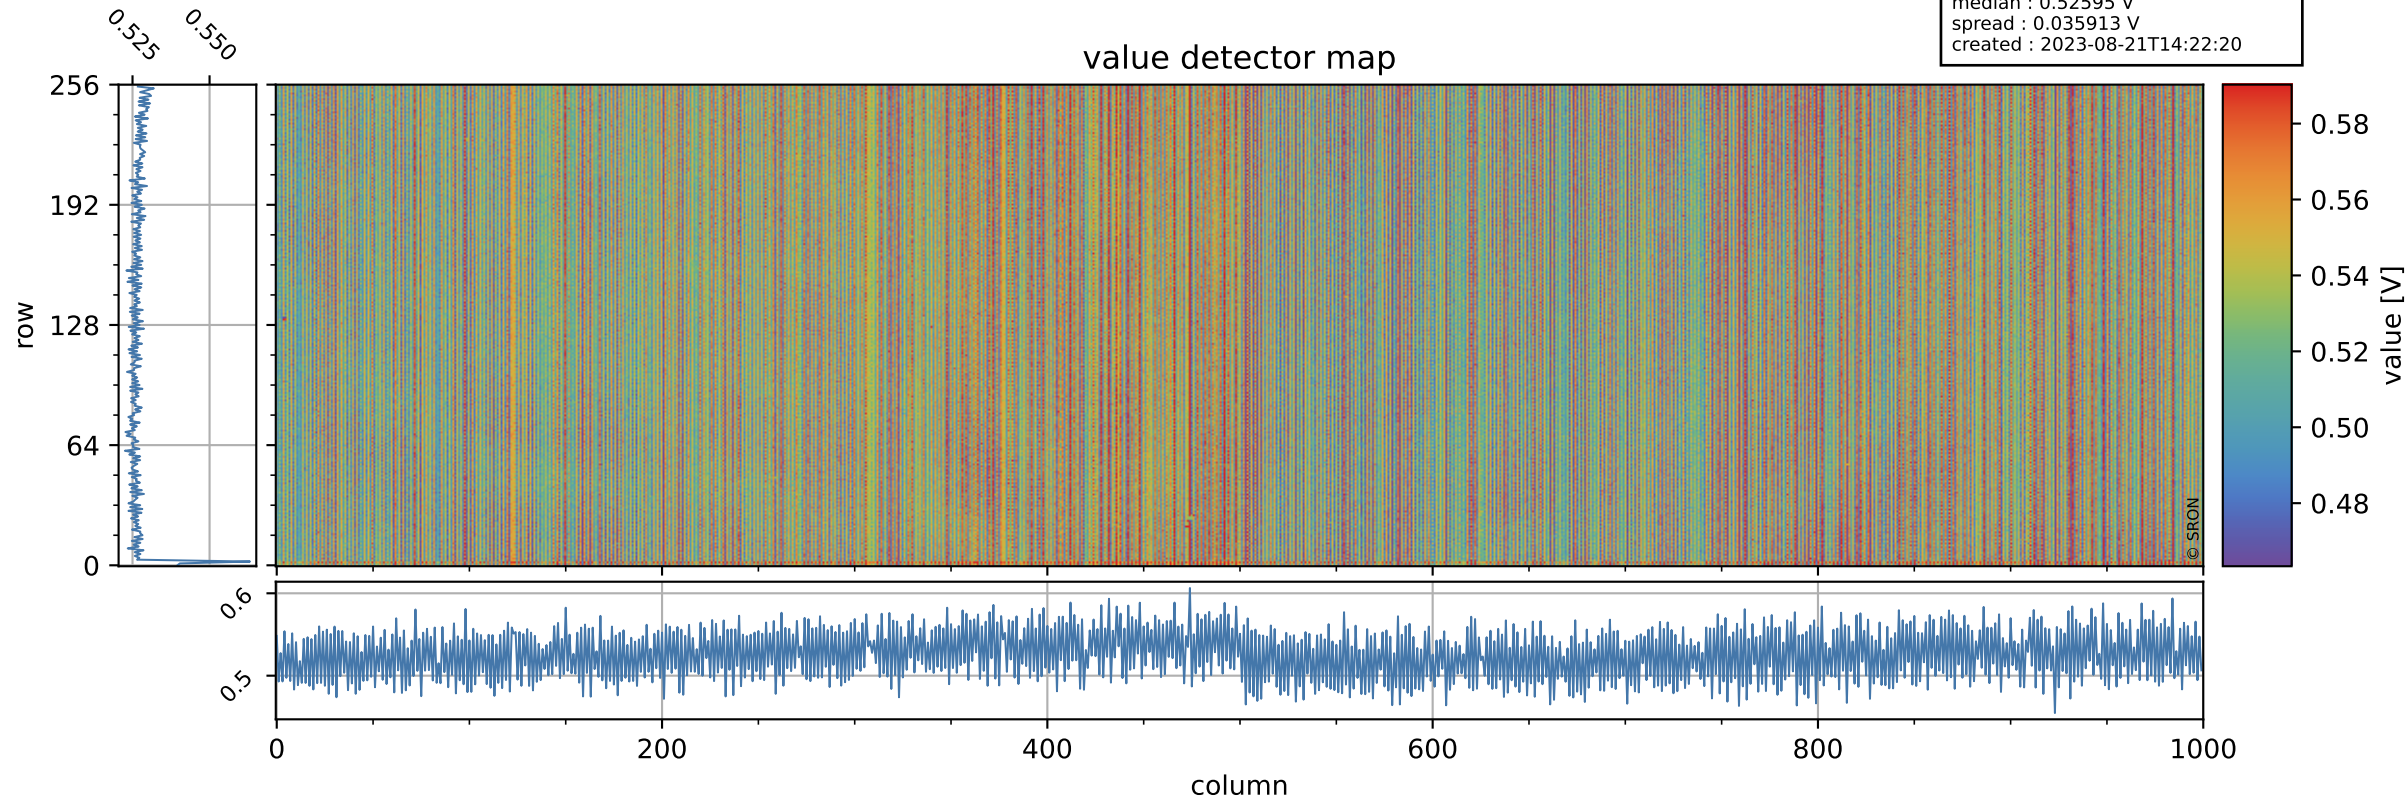

Tropomi SWIR offset (official)

orbits : 19 in [6997, 7042]
coverage : 2019-02-18 / 2019-02-21
median : 0.52595 V
spread : 0.035913 V
created : 2023-08-21T14:22:20

value detector map

Tropomi SWIR offset (official)

orbits : 19 in [6997, 7042]
coverage : 2019-02-18 / 2019-02-21
median : 30.027 μV
spread : 18.29 μV
created : 2023-08-21T14:22:21

Tropomi SWIR offset (official)

orbits : 19 in [6997, 7042]
coverage : 2019-02-18 / 2019-02-21
median : -0.074229 mV
spread : 0.32795 mV
created : 2023-08-21T14:22:21

value compared with SWIR offset CKD

Tropomi SWIR offset (official) ground-tracks of Sentinel-5P

orbits : 19 in [6997, 7042]
coverage : 2019-02-18 / 2019-02-21
created : 2023-08-21T14:22:21

Tropomi SWIR offset (official)

orbits : [2827, 7042]
coverage : 2018-04-30 / 2019-02-21
created : 2023-08-21T14:22:21

trend of detector median & temperatures