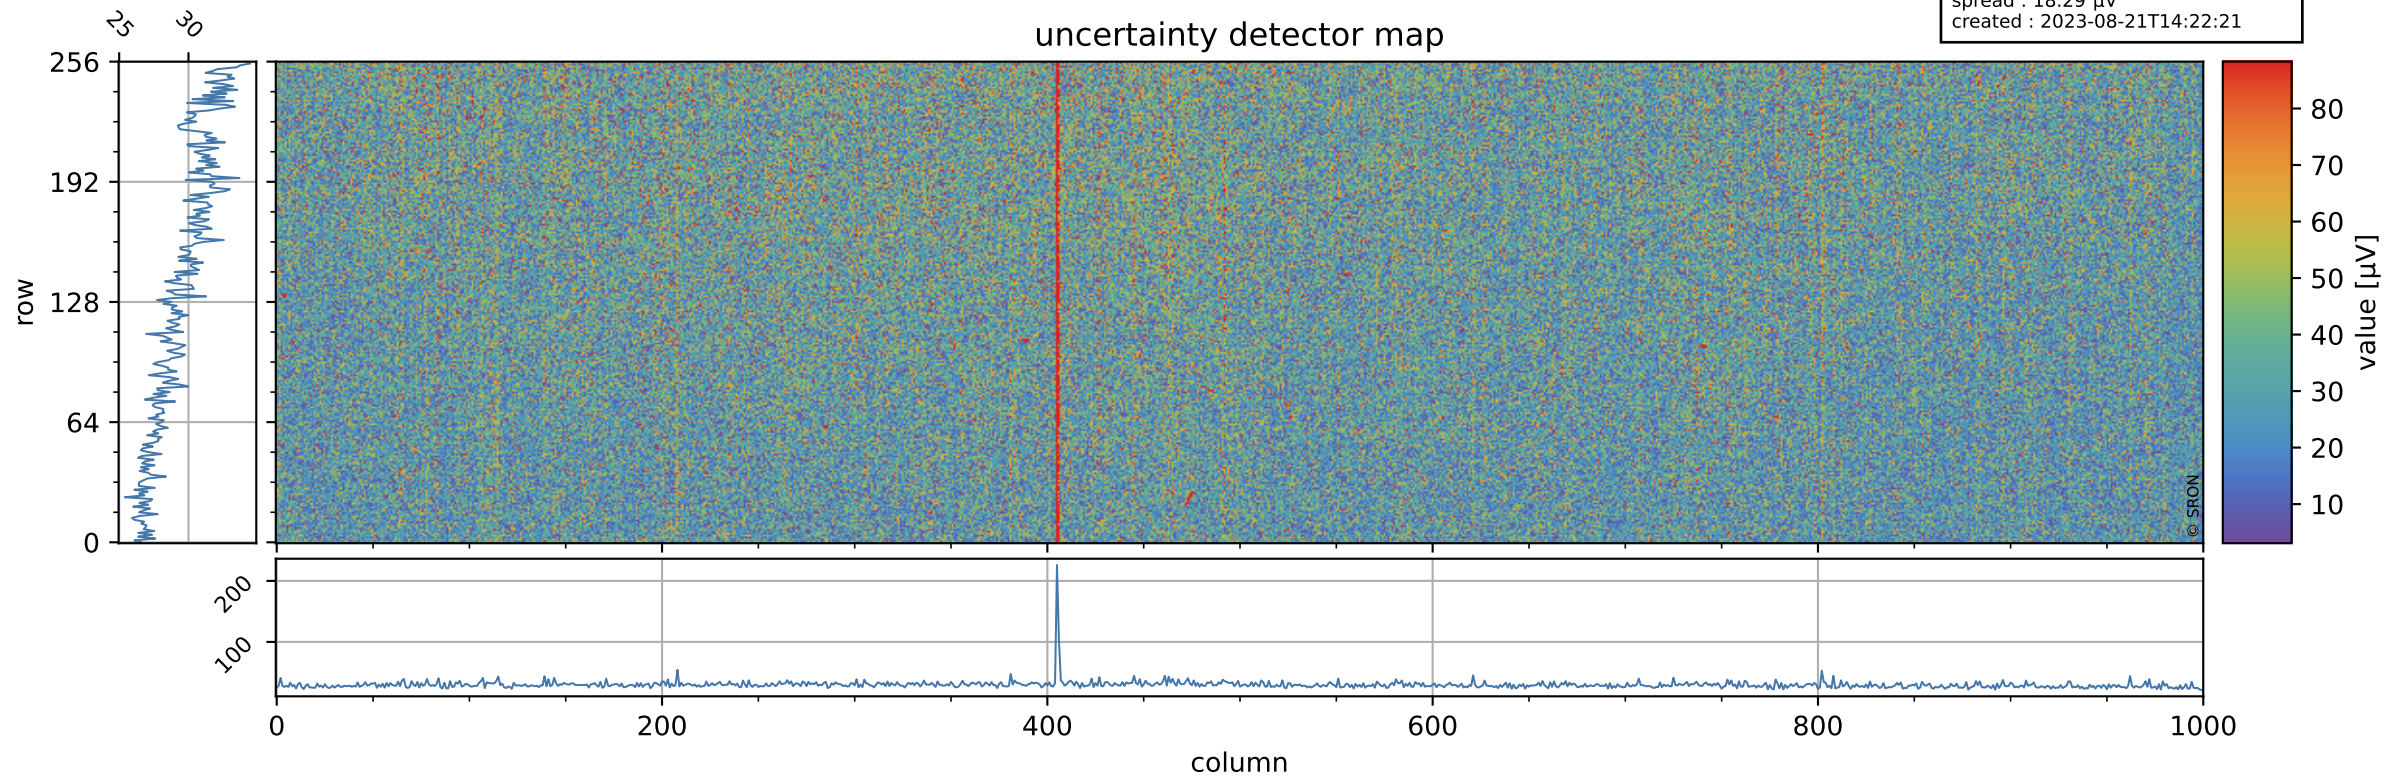

Tropomi SWIR offset (official)

orbits : 19 in [6997, 7042]
coverage : 2019-02-18 / 2019-02-21
median : 0.52595 V
spread : 0.035913 V
created : 2023-08-21T14:22:20

value detector map

Tropomi SWIR offset (official)

orbits : 19 in [6997, 7042]
coverage : 2019-02-18 / 2019-02-21
median : 30.027 μV
spread : 18.29 μV
created : 2023-08-21T14:22:21

Tropomi SWIR offset (official)

orbits : 19 in [6997, 7042]
coverage : 2019-02-18 / 2019-02-21
median : -0.074229 mV
spread : 0.32795 mV
created : 2023-08-21T14:22:21

value compared with SWIR offset CKD

Tropomi SWIR offset (official) ground-tracks of Sentinel-5P

orbits : 19 in [6997, 7042]
coverage : 2019-02-18 / 2019-02-21
created : 2023-08-21T14:22:21

Tropomi SWIR offset (official)

orbits : [2827, 7042]
coverage : 2018-04-30 / 2019-02-21
created : 2023-08-21T14:22:21

trend of detector median & temperatures