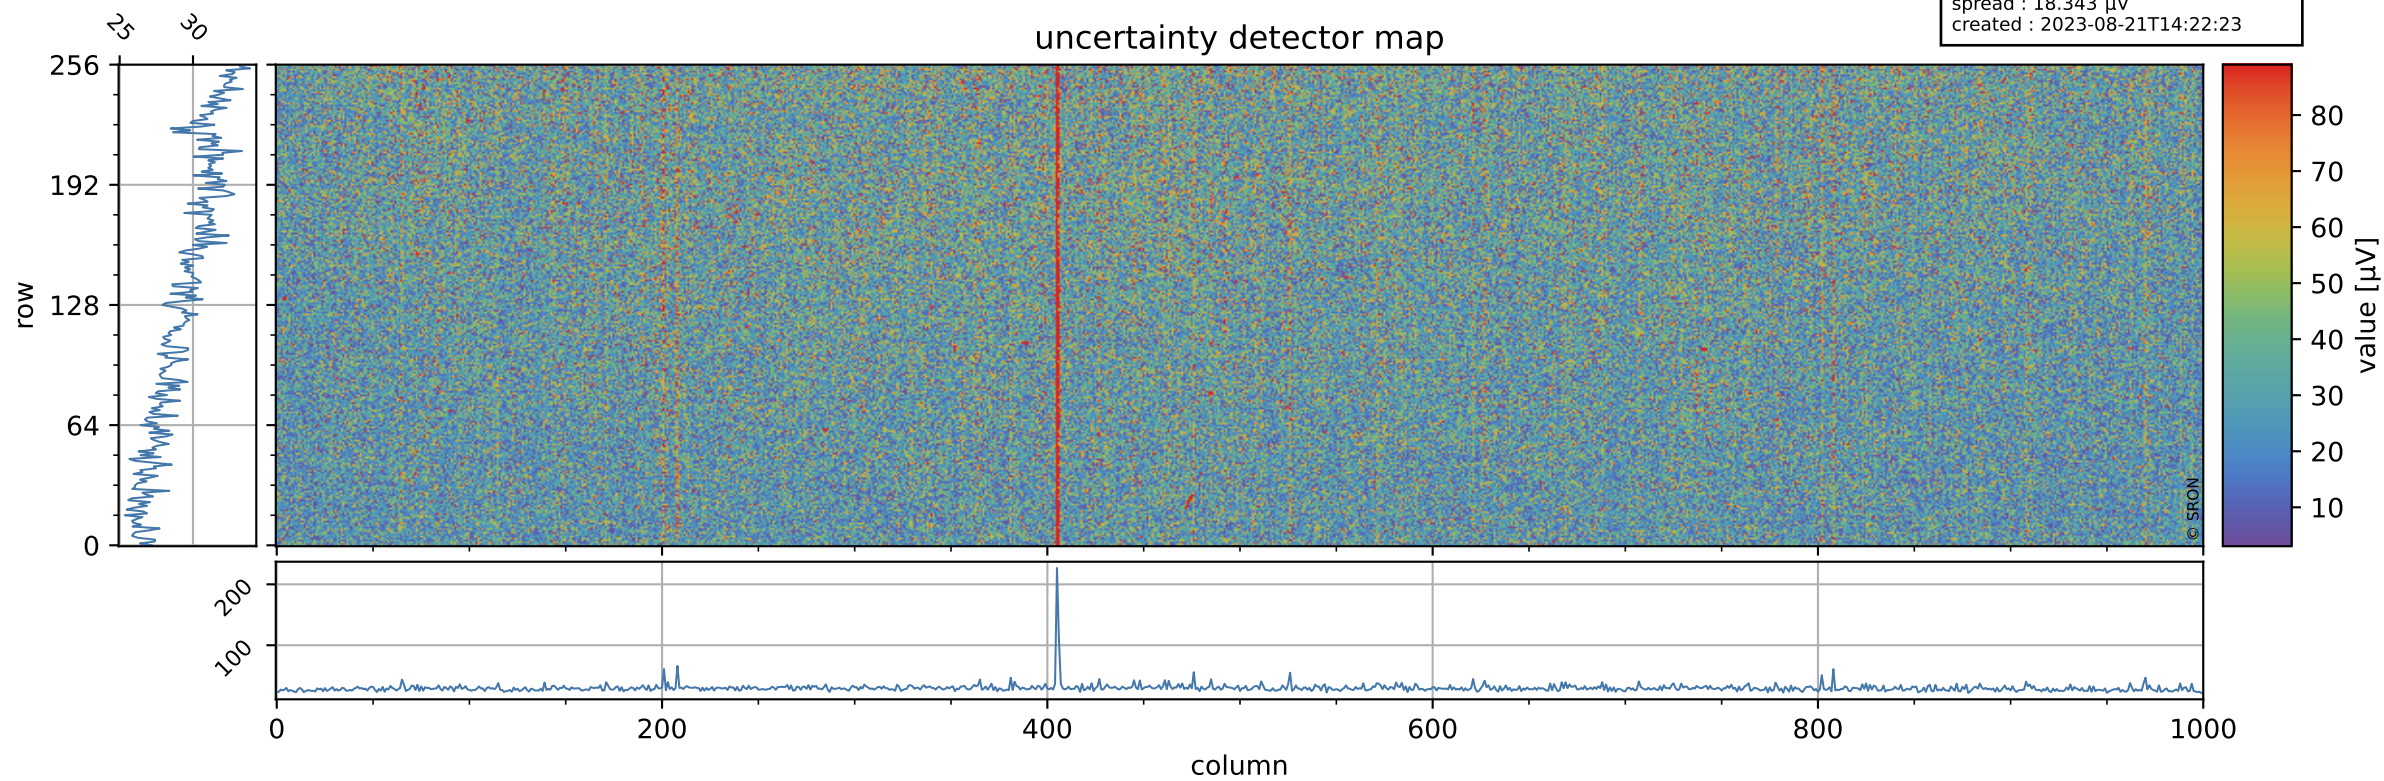

Tropomi SWIR offset (official)

orbits : 20 in [7012, 7057]
coverage : 2019-02-19 / 2019-02-22
median : 0.52596 V
spread : 0.035913 V
created : 2023-08-21T14:22:22

value detector map

Tropomi SWIR offset (official)

orbits : 20 in [7012, 7057]
coverage : 2019-02-19 / 2019-02-22
median : 29.958 μV
spread : 18.343 μV
created : 2023-08-21T14:22:23

Tropomi SWIR offset (official)

orbits : 20 in [7012, 7057]
coverage : 2019-02-19 / 2019-02-22
median : -0.06046 mV
spread : 0.32854 mV
created : 2023-08-21T14:22:23

value compared with SWIR offset CKD

Tropomi SWIR offset (official) ground-tracks of Sentinel-5P

orbits : 20 in [7012, 7057]
coverage : 2019-02-19 / 2019-02-22
created : 2023-08-21T14:22:23

Tropomi SWIR offset (official)

orbits : [2827, 7057]
coverage : 2018-04-30 / 2019-02-22
created : 2023-08-21T14:22:23

trend of detector median & temperatures