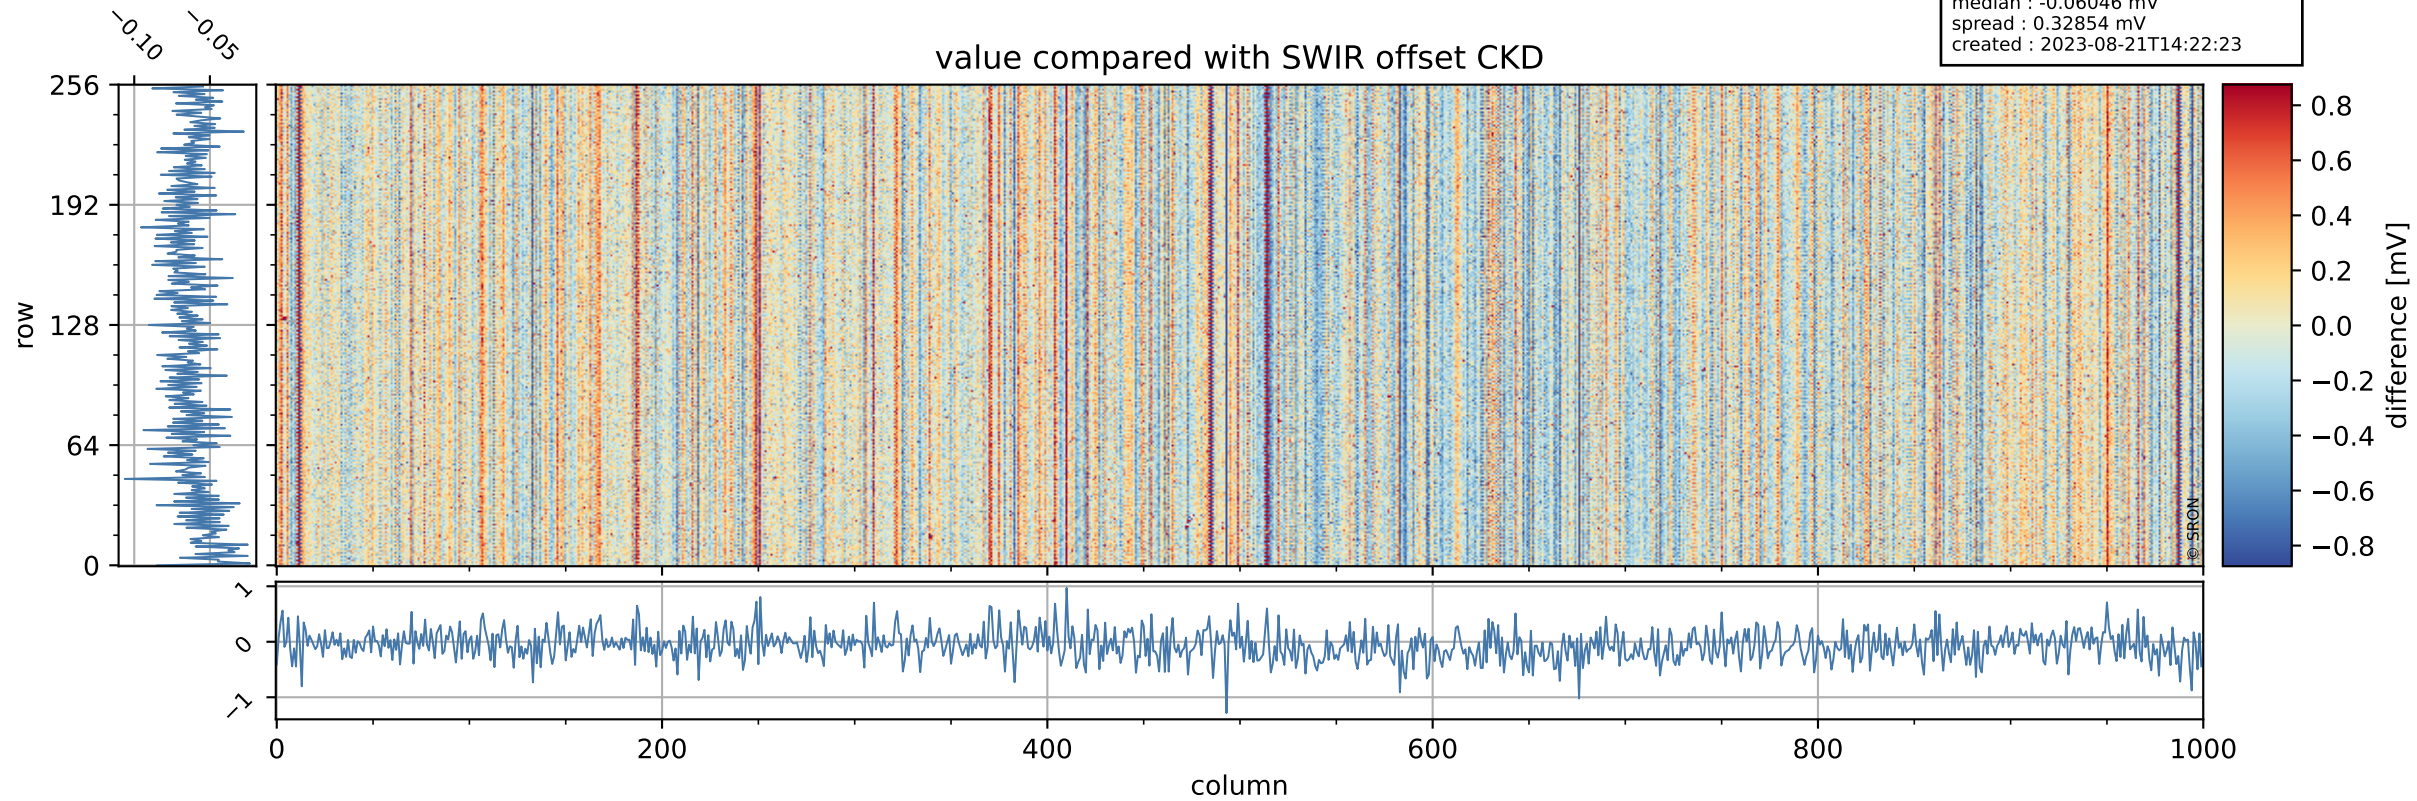

Tropomi SWIR offset (official)

orbits : 20 in [7012, 7057]
coverage : 2019-02-19 / 2019-02-22
median : 0.52596 V
spread : 0.035913 V
created : 2023-08-21T14:22:22

value detector map

Tropomi SWIR offset (official)

orbits : 20 in [7012, 7057]
coverage : 2019-02-19 / 2019-02-22
median : 29.958 μV
spread : 18.343 μV
created : 2023-08-21T14:22:23

Tropomi SWIR offset (official)

orbits : 20 in [7012, 7057]
coverage : 2019-02-19 / 2019-02-22
median : -0.06046 mV
spread : 0.32854 mV
created : 2023-08-21T14:22:23

value compared with SWIR offset CKD

Tropomi SWIR offset (official) ground-tracks of Sentinel-5P

orbits : 20 in [7012, 7057]
coverage : 2019-02-19 / 2019-02-22
created : 2023-08-21T14:22:23

Tropomi SWIR offset (official)

orbits : [2827, 7057]
coverage : 2018-04-30 / 2019-02-22
created : 2023-08-21T14:22:23

trend of detector median & temperatures