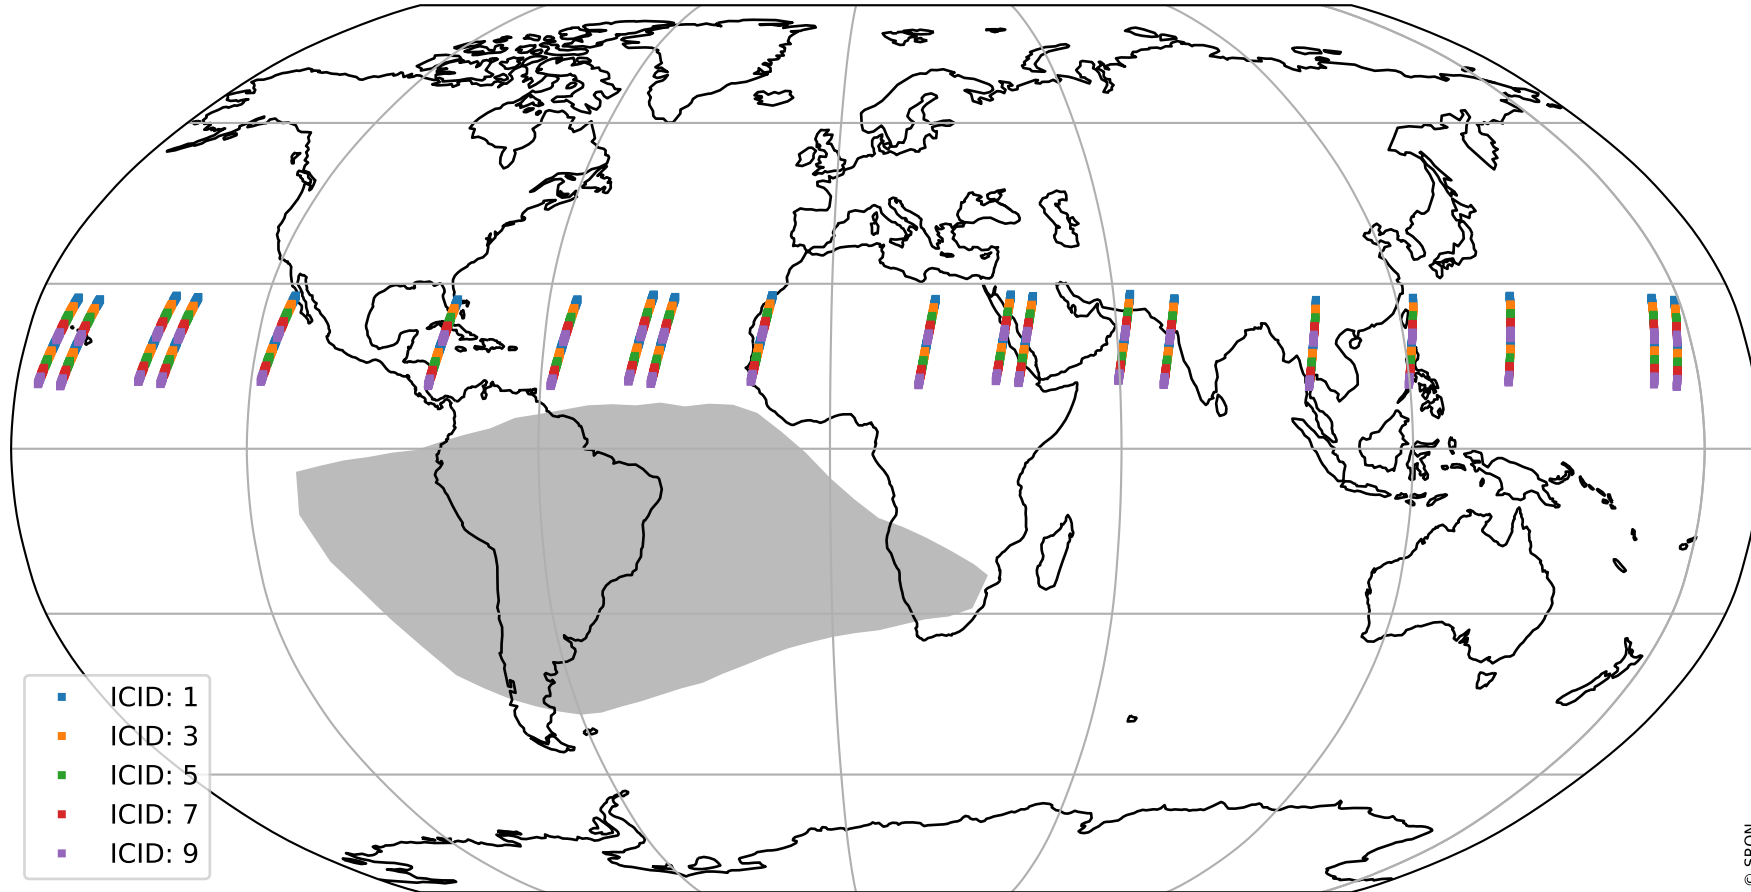

Tropomi SWIR offset (official)

orbits : 20 in [7012, 7057]
coverage : 2019-02-19 / 2019-02-22
median : 0.52596 V
spread : 0.035913 V
created : 2023-08-21T14:22:22

value detector map

Tropomi SWIR offset (official)

orbits : 20 in [7012, 7057]
coverage : 2019-02-19 / 2019-02-22
median : 29.958 μV
spread : 18.343 μV
created : 2023-08-21T14:22:23

Tropomi SWIR offset (official)

orbits : 20 in [7012, 7057]
coverage : 2019-02-19 / 2019-02-22
median : -0.06046 mV
spread : 0.32854 mV
created : 2023-08-21T14:22:23

value compared with SWIR offset CKD

Tropomi SWIR offset (official) ground-tracks of Sentinel-5P

orbits : 20 in [7012, 7057]
coverage : 2019-02-19 / 2019-02-22
created : 2023-08-21T14:22:23

Tropomi SWIR offset (official)

orbits : [2827, 7057]
coverage : 2018-04-30 / 2019-02-22
created : 2023-08-21T14:22:23

trend of detector median & temperatures