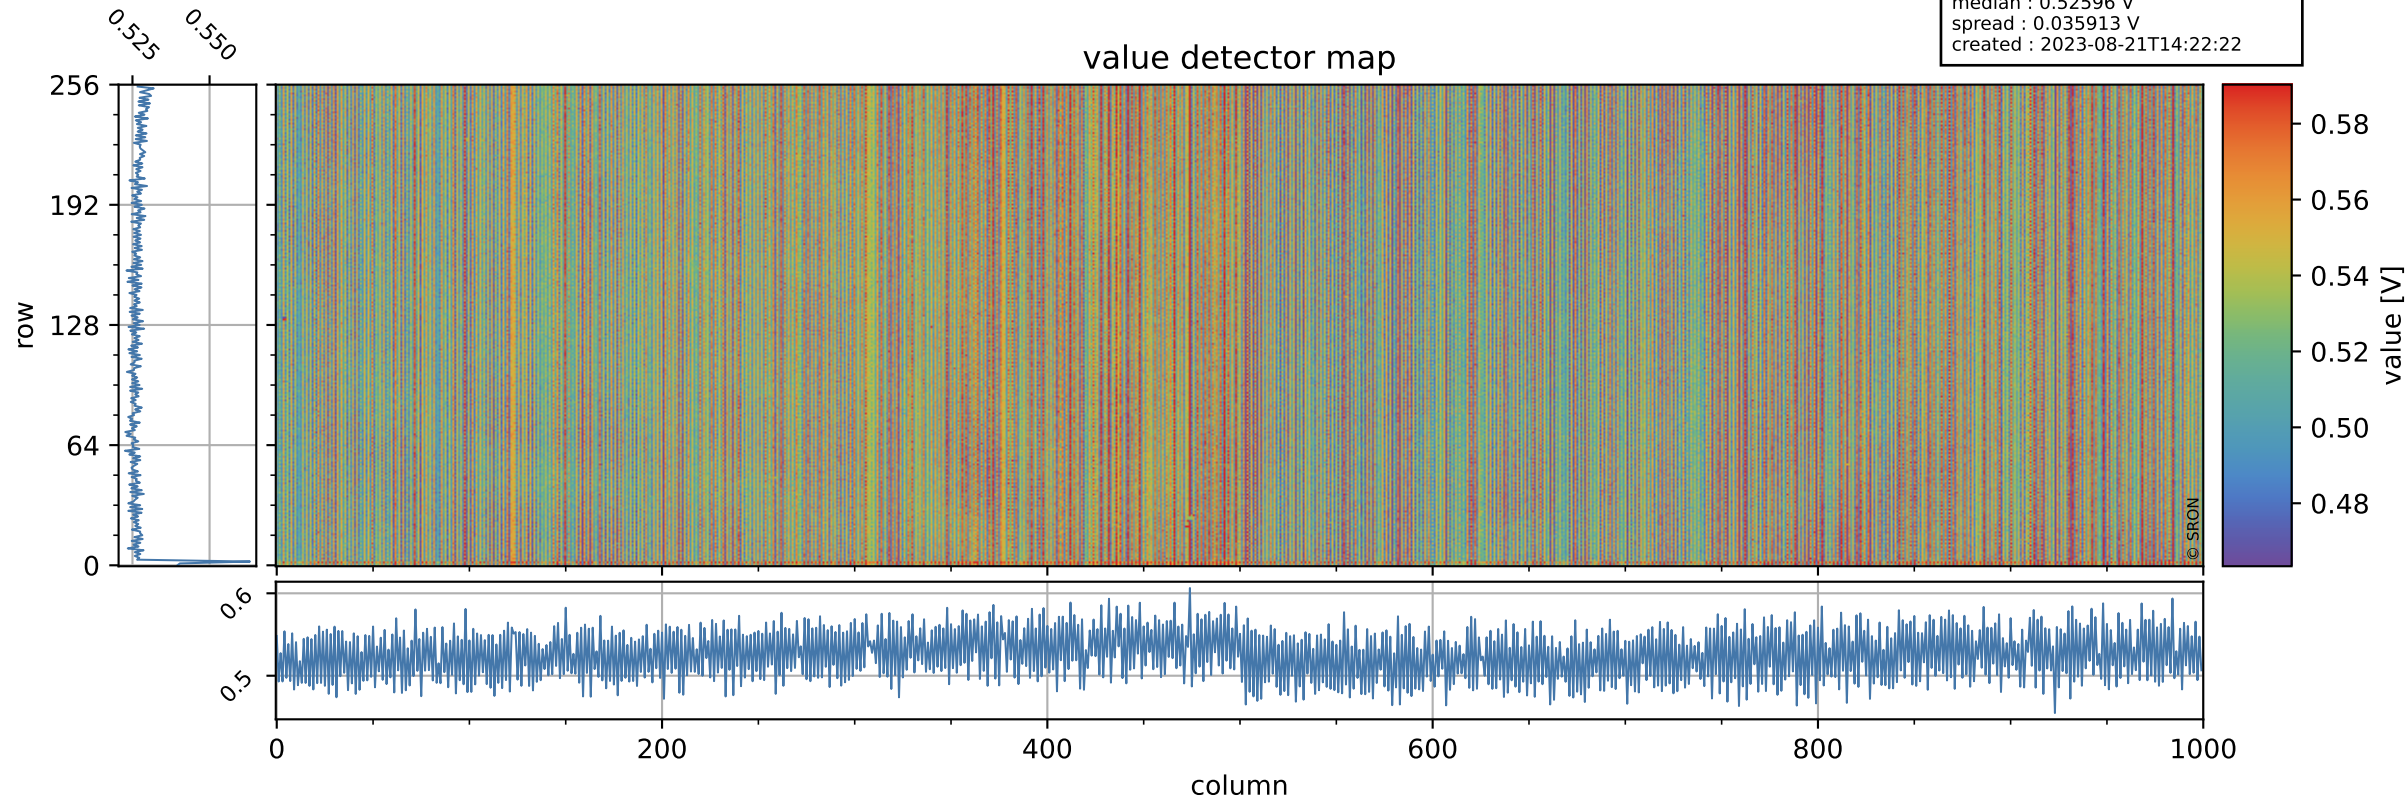

Tropomi SWIR offset (official)

orbits : 20 in [7012, 7057]
coverage : 2019-02-19 / 2019-02-22
median : 0.52596 V
spread : 0.035913 V
created : 2023-08-21T14:22:22

value detector map

Tropomi SWIR offset (official)

orbits : 20 in [7012, 7057]
coverage : 2019-02-19 / 2019-02-22
median : 29.958 μV
spread : 18.343 μV
created : 2023-08-21T14:22:23

Tropomi SWIR offset (official)

orbits : 20 in [7012, 7057]
coverage : 2019-02-19 / 2019-02-22
median : -0.06046 mV
spread : 0.32854 mV
created : 2023-08-21T14:22:23

value compared with SWIR offset CKD

Tropomi SWIR offset (official) ground-tracks of Sentinel-5P

orbits : 20 in [7012, 7057]
coverage : 2019-02-19 / 2019-02-22
created : 2023-08-21T14:22:23

Tropomi SWIR offset (official)

orbits : [2827, 7057]
coverage : 2018-04-30 / 2019-02-22
created : 2023-08-21T14:22:23

trend of detector median & temperatures