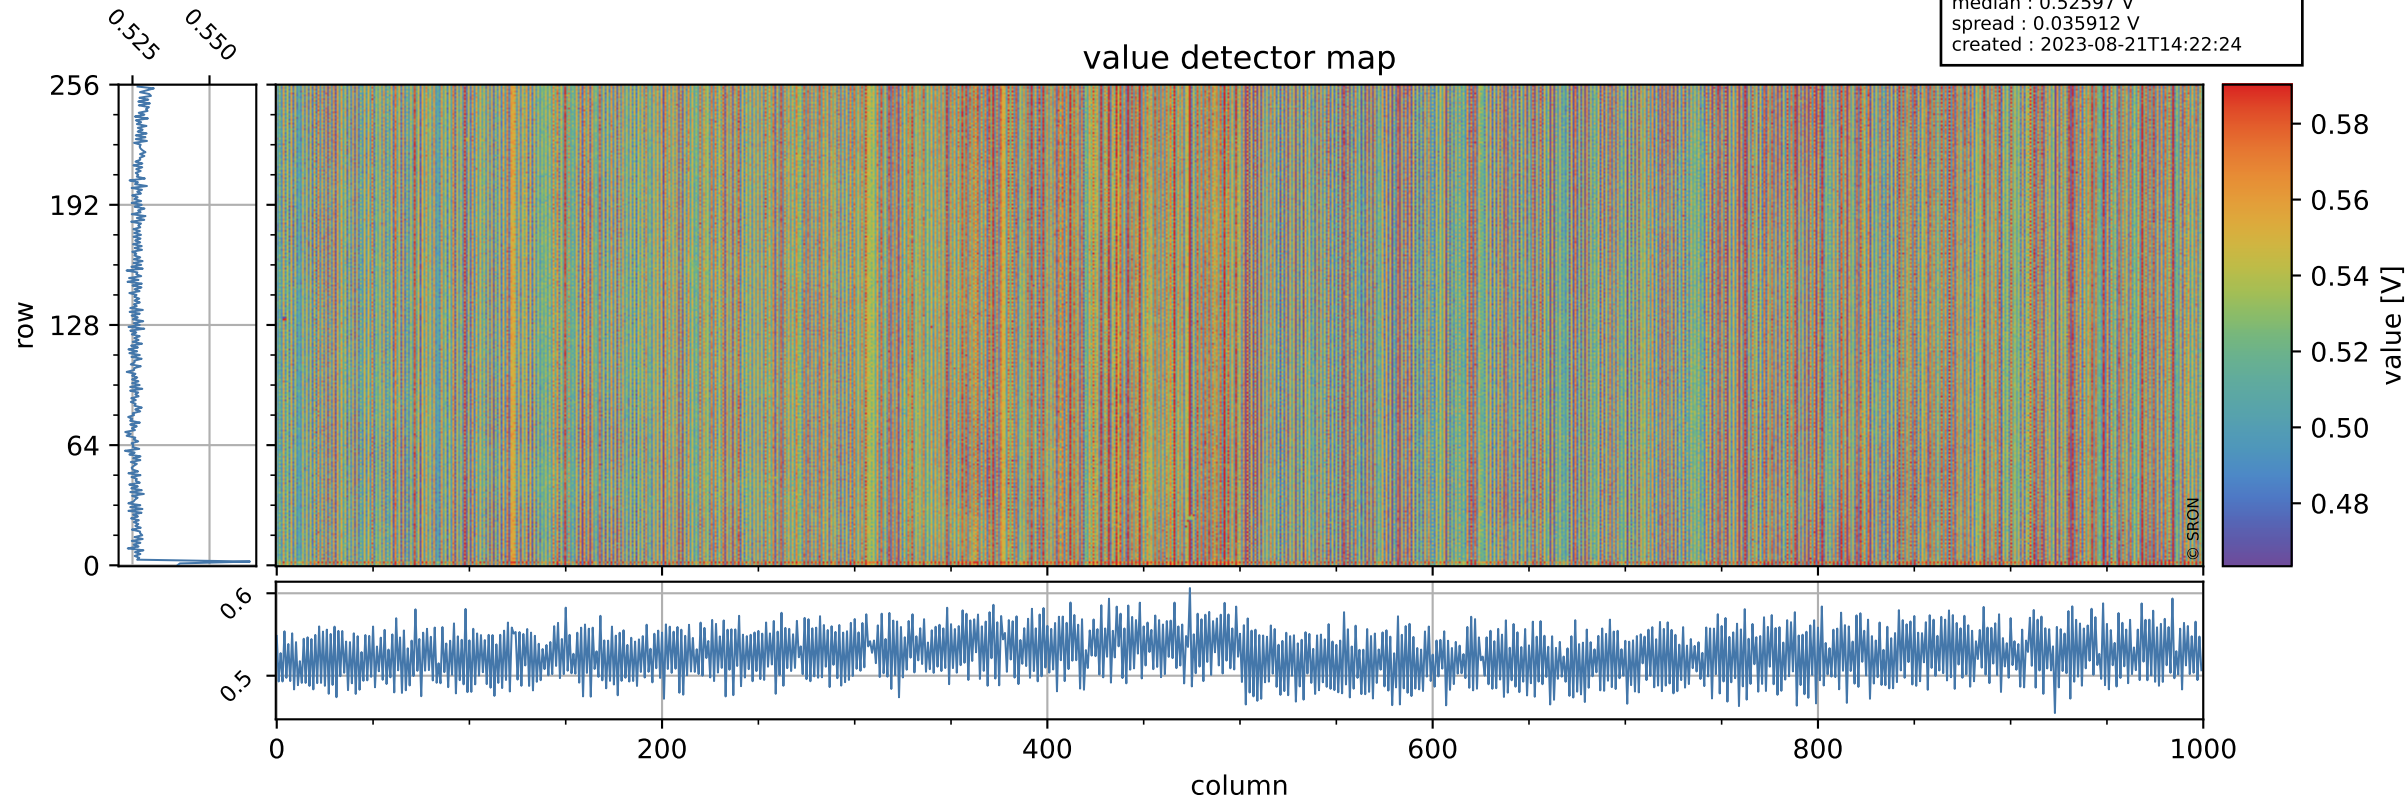

# Tropomi SWIR offset (official)

orbits : 19 in [7027, 7072]  
coverage : 2019-02-20 / 2019-02-23  
median : 0.52597 V  
spread : 0.035912 V  
created : 2023-08-21T14:22:24

## value detector map

# Tropomi SWIR offset (official)

orbits : 19 in [7027, 7072]  
coverage : 2019-02-20 / 2019-02-23  
median : 30.382  $\mu\text{V}$   
spread : 18.51  $\mu\text{V}$   
created : 2023-08-21T14:22:24

# Tropomi SWIR offset (official) ground-tracks of Sentinel-5P

orbits : 19 in [7027, 7072]  
coverage : 2019-02-20 / 2019-02-23  
created : 2023-08-21T14:22:25

- ICID: 1
- ICID: 3
- ICID: 5
- ICID: 7
- ICID: 9