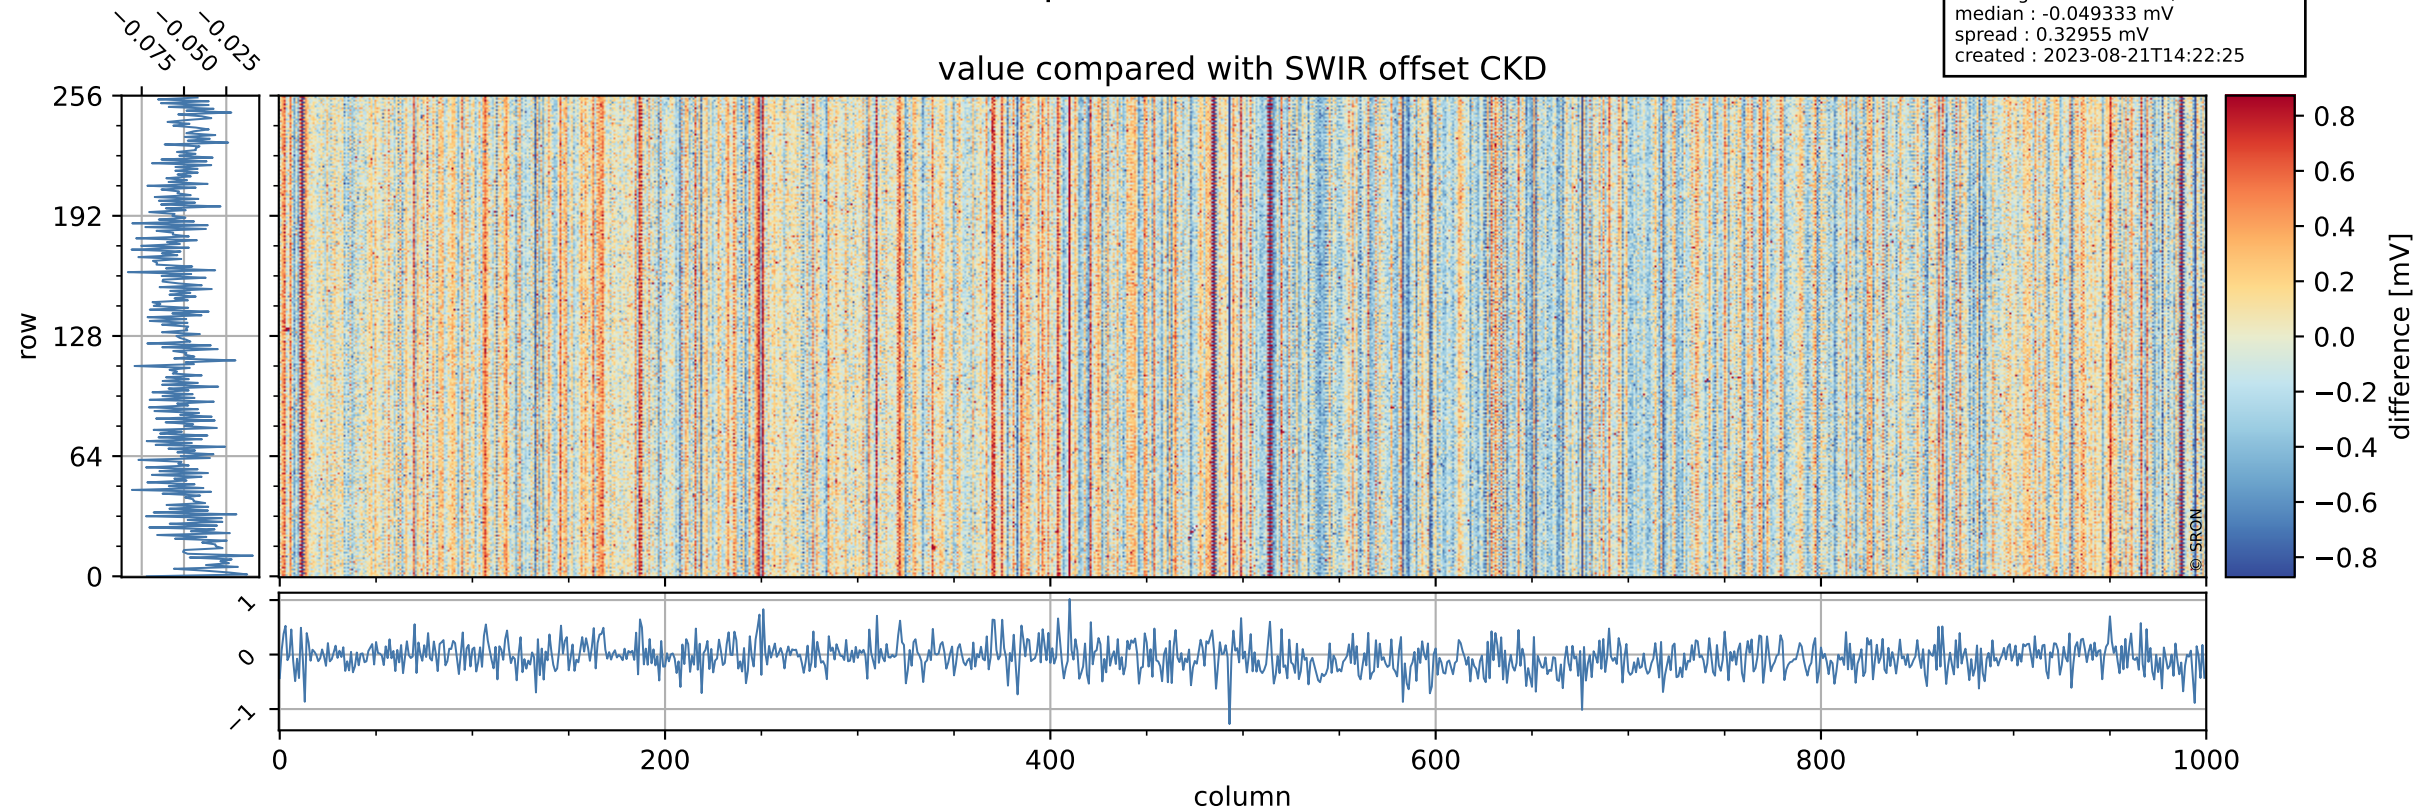

## value detector map

# Tropomi SWIR offset (official)

orbits : 19 in [7027, 7072]  
coverage : 2019-02-20 / 2019-02-23  
median : 30.382  $\mu\text{V}$   
spread : 18.51  $\mu\text{V}$   
created : 2023-08-21T14:22:24

# Tropomi SWIR offset (official)

value compared with SWIR offset CKD

orbits : 19 in [7027, 7072]  
coverage : 2019-02-20 / 2019-02-23  
median : -0.049333 mV  
spread : 0.32955 mV  
created : 2023-08-21T14:22:25

# Tropomi SWIR offset (official) ground-tracks of Sentinel-5P

orbits : 19 in [7027, 7072]  
coverage : 2019-02-20 / 2019-02-23  
created : 2023-08-21T14:22:25

- ICID: 1
- ICID: 3
- ICID: 5
- ICID: 7
- ICID: 9