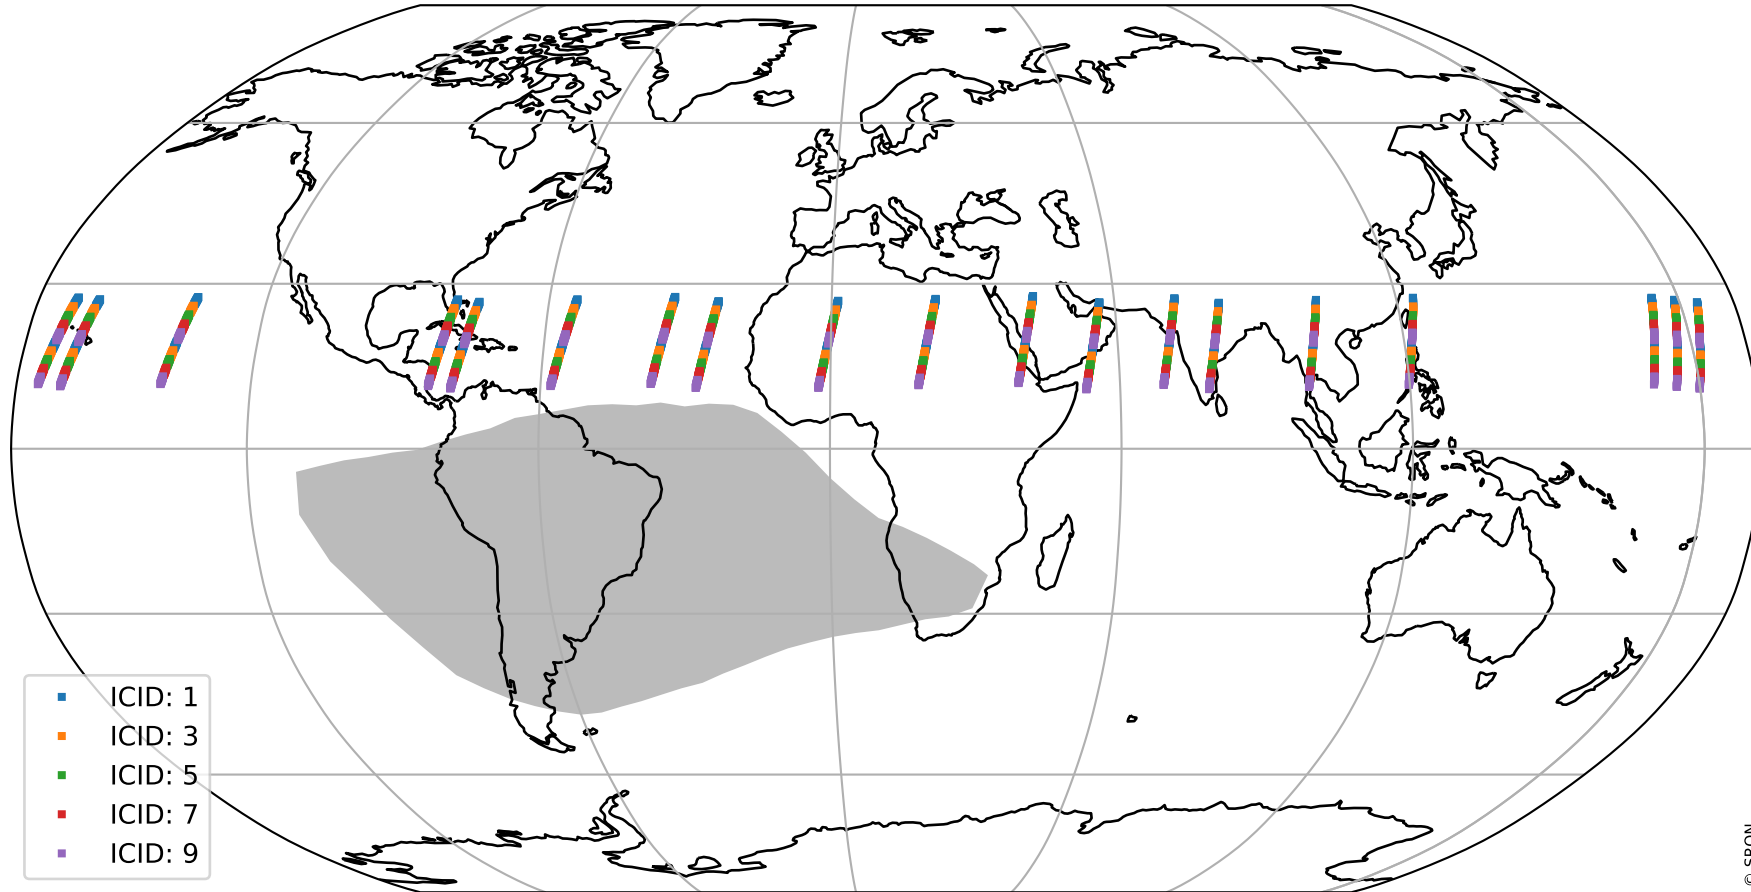

# Tropomi SWIR offset (official)

orbits : 19 in [7027, 7072]  
coverage : 2019-02-20 / 2019-02-23  
median : 30.382  $\mu\text{V}$   
spread : 18.51  $\mu\text{V}$   
created : 2023-08-21T14:22:24

# Tropomi SWIR offset (official)

value compared with SWIR offset CKD

orbits : 19 in [7027, 7072]  
coverage : 2019-02-20 / 2019-02-23  
median : -0.049333 mV  
spread : 0.32955 mV  
created : 2023-08-21T14:22:25

# Tropomi SWIR offset (official) ground-tracks of Sentinel-5P

orbits : 19 in [7027, 7072]  
coverage : 2019-02-20 / 2019-02-23  
created : 2023-08-21T14:22:25

- ICID: 1
- ICID: 3
- ICID: 5
- ICID: 7
- ICID: 9

# Tropomi SWIR offset (official)

orbits : [2827, 7072]  
coverage : 2018-04-30 / 2019-02-23  
created : 2023-08-21T14:22:25