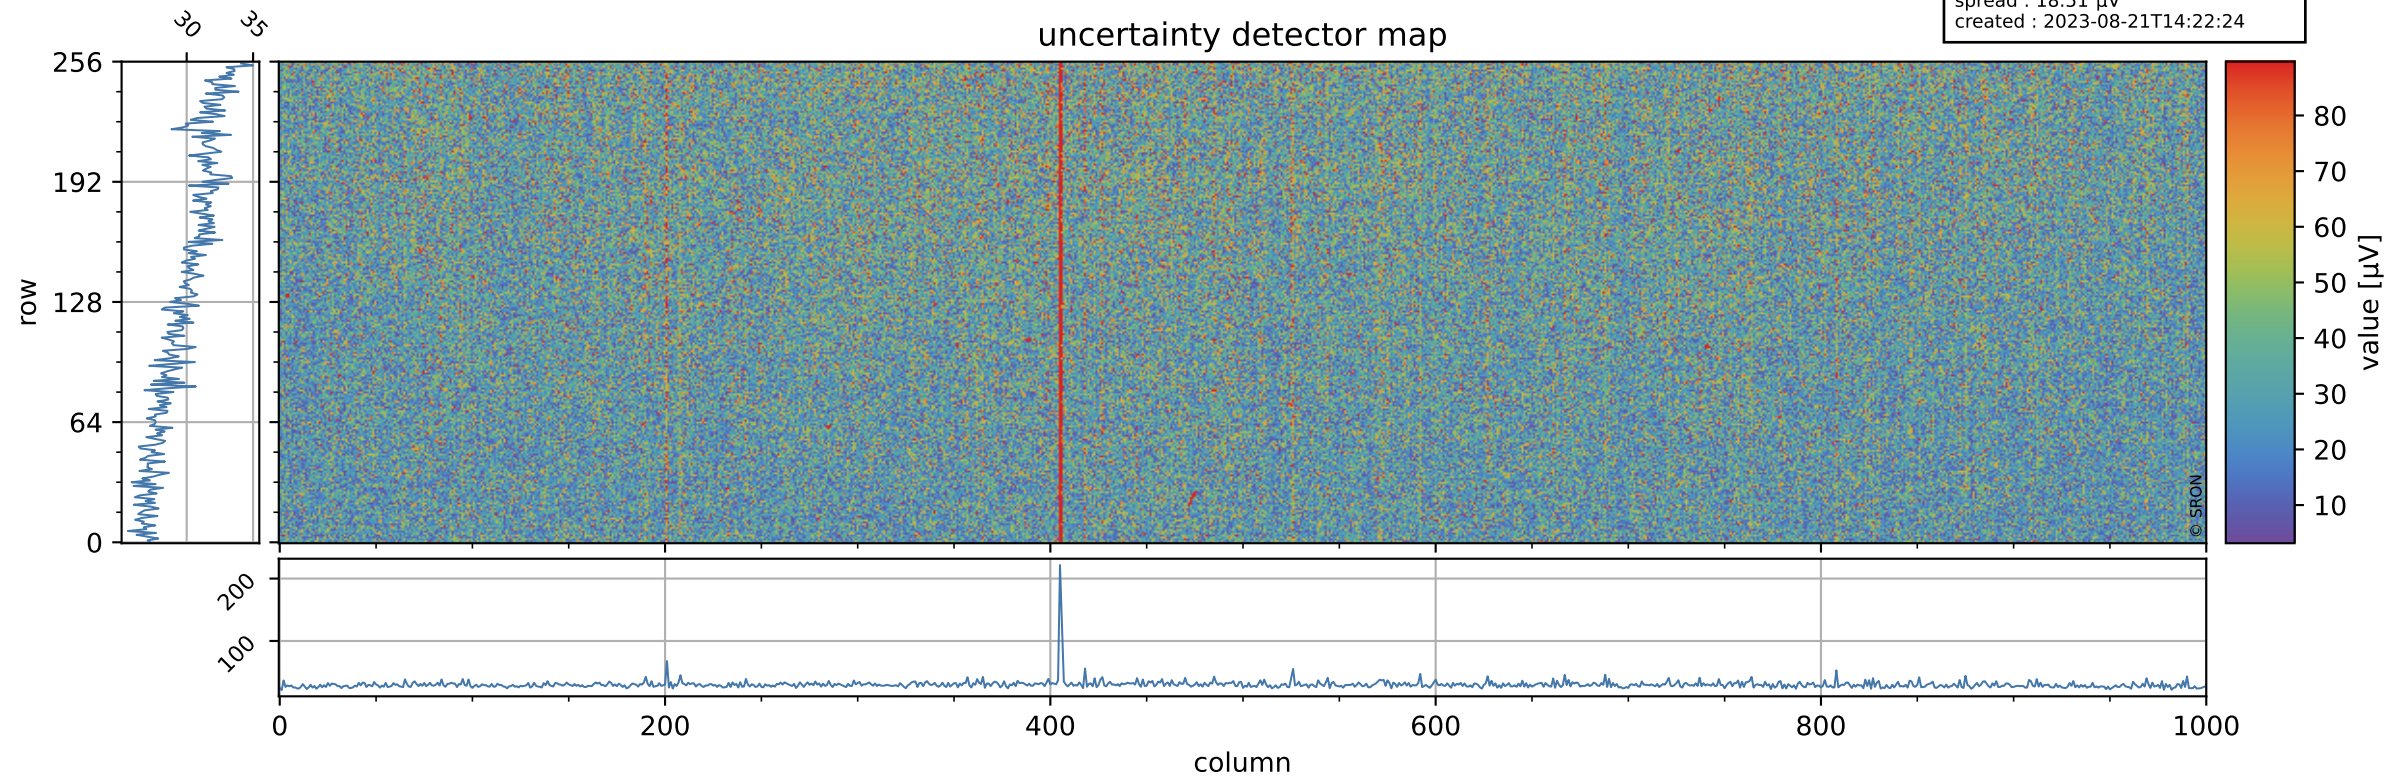

# Tropomi SWIR offset (official)

orbits : 19 in [7027, 7072]  
coverage : 2019-02-20 / 2019-02-23  
median : 0.52597 V  
spread : 0.035912 V  
created : 2023-08-21T14:22:24

## value detector map

# Tropomi SWIR offset (official)

orbits : 19 in [7027, 7072]  
coverage : 2019-02-20 / 2019-02-23  
median : 30.382  $\mu\text{V}$   
spread : 18.51  $\mu\text{V}$   
created : 2023-08-21T14:22:24

# Tropomi SWIR offset (official) ground-tracks of Sentinel-5P

orbits : 19 in [7027, 7072]  
coverage : 2019-02-20 / 2019-02-23  
created : 2023-08-21T14:22:25

- ICID: 1
- ICID: 3
- ICID: 5
- ICID: 7
- ICID: 9