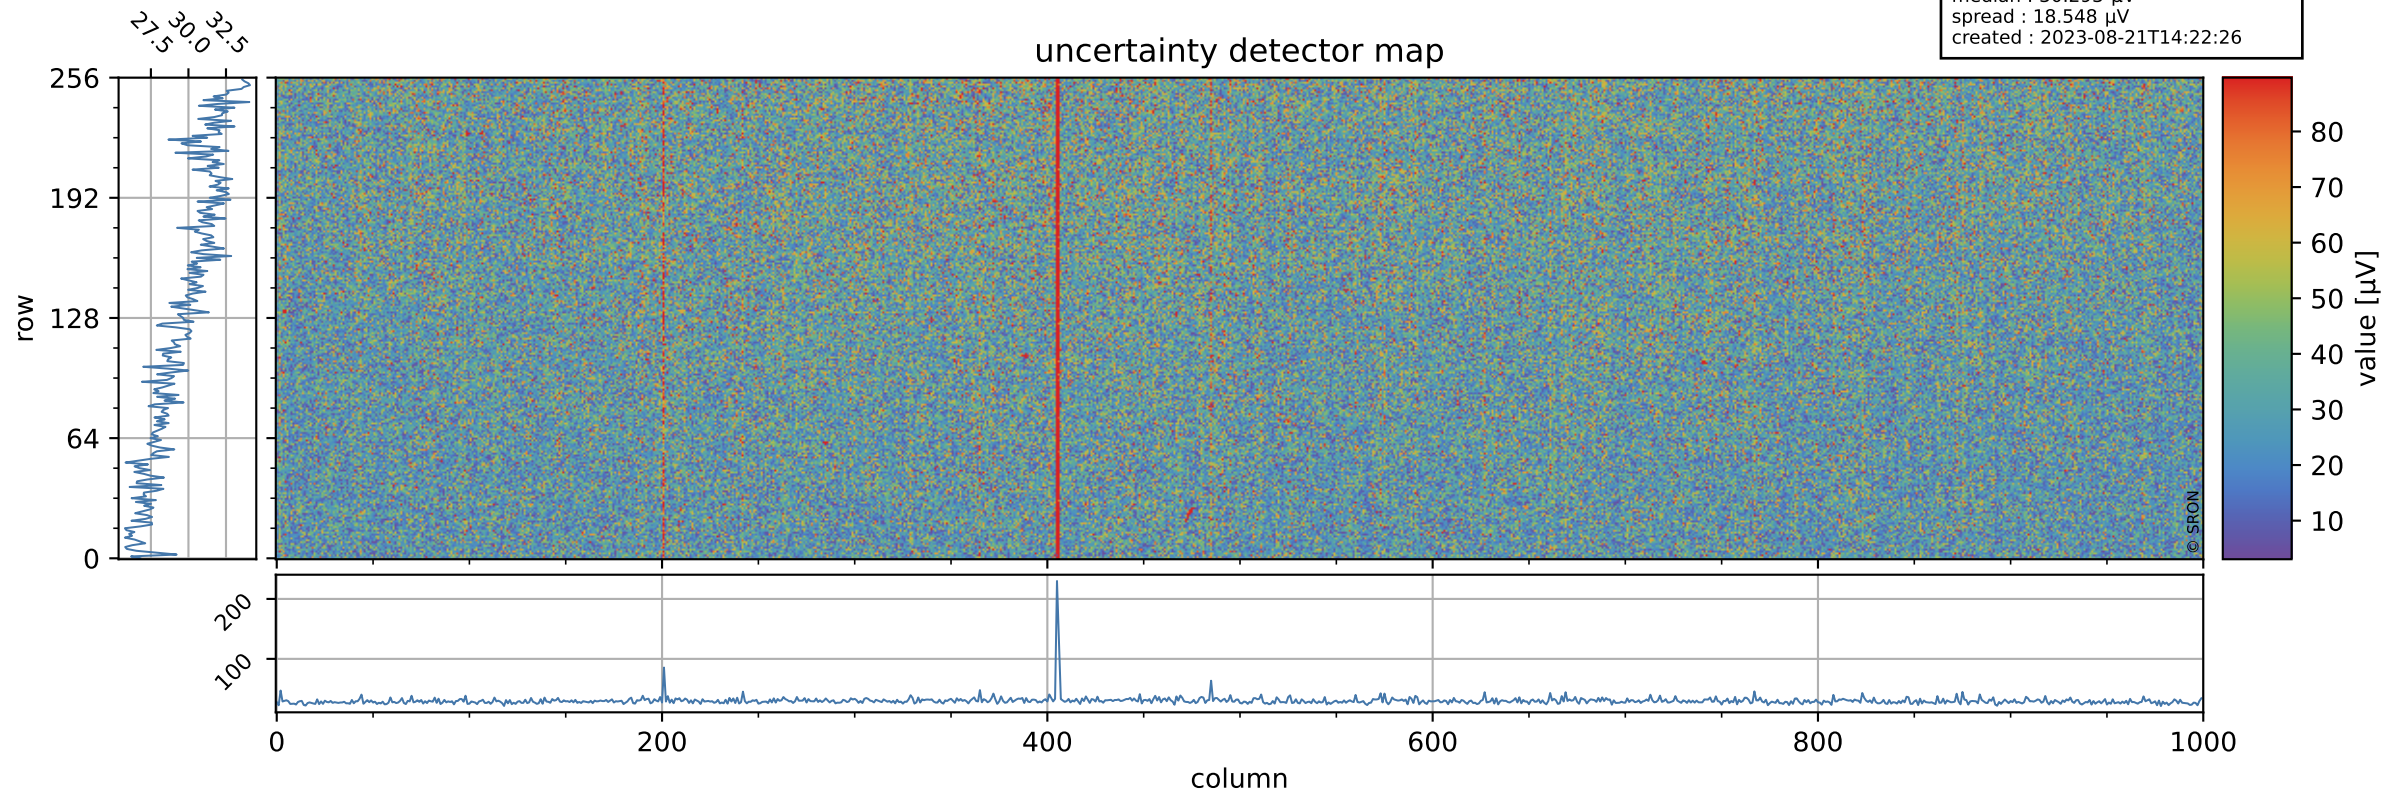

Tropomi SWIR offset (official)

orbits : 20 in [7042, 7087]
coverage : 2019-02-21 / 2019-02-24
median : 0.52597 V
spread : 0.035914 V
created : 2023-08-21T14:22:26

value detector map

Tropomi SWIR offset (official)

orbits : 20 in [7042, 7087]
coverage : 2019-02-21 / 2019-02-24
median : 30.293 μV
spread : 18.548 μV
created : 2023-08-21T14:22:26

Tropomi SWIR offset (official)

orbits : 20 in [7042, 7087]
coverage : 2019-02-21 / 2019-02-24
median : -0.05471 mV
spread : 0.33073 mV
created : 2023-08-21T14:22:27

value compared with SWIR offset CKD

Tropomi SWIR offset (official) ground-tracks of Sentinel-5P

orbits : 20 in [7042, 7087]
coverage : 2019-02-21 / 2019-02-24
created : 2023-08-21T14:22:27

Tropomi SWIR offset (official)

orbits : [2827, 7087]
coverage : 2018-04-30 / 2019-02-24
created : 2023-08-21T14:22:27

trend of detector median & temperatures