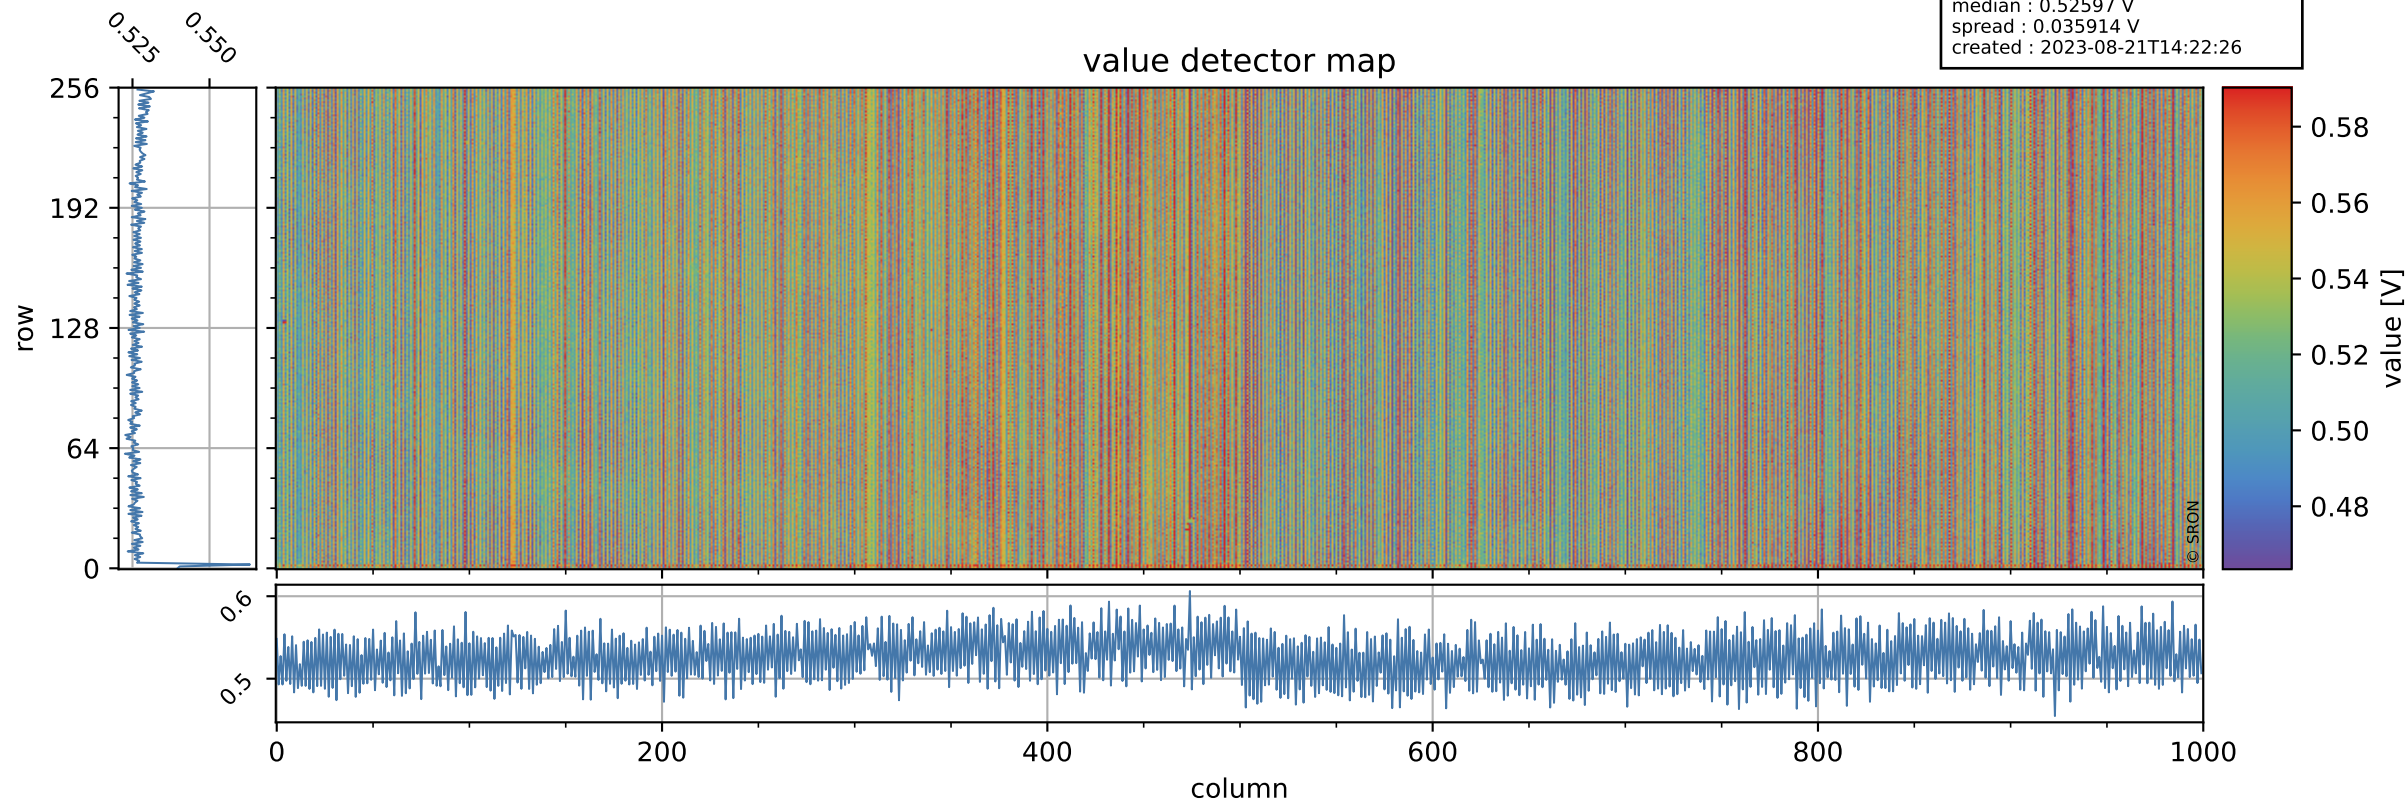

Tropomi SWIR offset (official)

orbits : 20 in [7042, 7087]
coverage : 2019-02-21 / 2019-02-24
median : 0.52597 V
spread : 0.035914 V
created : 2023-08-21T14:22:26

value detector map

Tropomi SWIR offset (official)

orbits : 20 in [7042, 7087]
coverage : 2019-02-21 / 2019-02-24
median : 30.293 μV
spread : 18.548 μV
created : 2023-08-21T14:22:26

Tropomi SWIR offset (official)

orbits : 20 in [7042, 7087]
coverage : 2019-02-21 / 2019-02-24
median : -0.05471 mV
spread : 0.33073 mV
created : 2023-08-21T14:22:27

value compared with SWIR offset CKD

Tropomi SWIR offset (official) ground-tracks of Sentinel-5P

orbits : 20 in [7042, 7087]
coverage : 2019-02-21 / 2019-02-24
created : 2023-08-21T14:22:27

Tropomi SWIR offset (official)

orbits : [2827, 7087]
coverage : 2018-04-30 / 2019-02-24
created : 2023-08-21T14:22:27

trend of detector median & temperatures