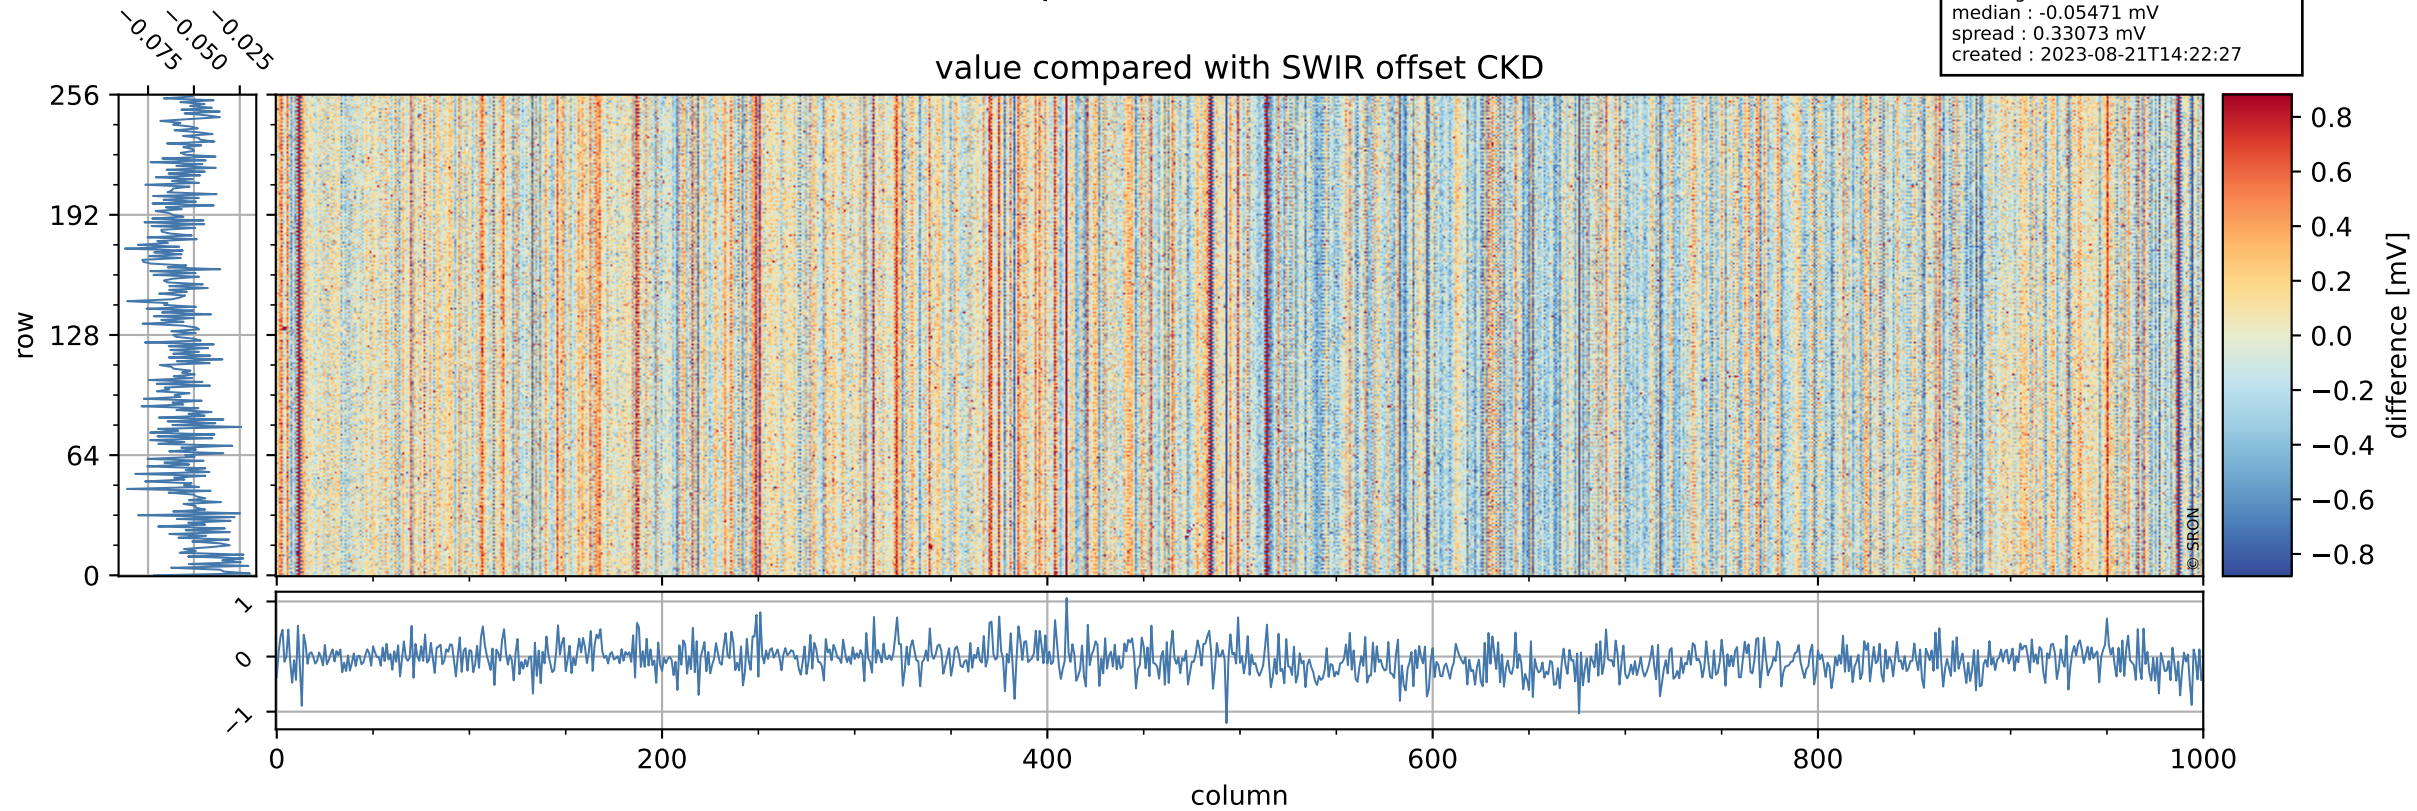

Tropomi SWIR offset (official)

orbits : 20 in [7042, 7087]
coverage : 2019-02-21 / 2019-02-24
median : 0.52597 V
spread : 0.035914 V
created : 2023-08-21T14:22:26

value detector map

Tropomi SWIR offset (official)

orbits : 20 in [7042, 7087]
coverage : 2019-02-21 / 2019-02-24
median : 30.293 μV
spread : 18.548 μV
created : 2023-08-21T14:22:26

Tropomi SWIR offset (official)

orbits : 20 in [7042, 7087]
coverage : 2019-02-21 / 2019-02-24
median : -0.05471 mV
spread : 0.33073 mV
created : 2023-08-21T14:22:27

value compared with SWIR offset CKD

Tropomi SWIR offset (official) ground-tracks of Sentinel-5P

orbits : 20 in [7042, 7087]
coverage : 2019-02-21 / 2019-02-24
created : 2023-08-21T14:22:27

Tropomi SWIR offset (official)

orbits : [2827, 7087]
coverage : 2018-04-30 / 2019-02-24
created : 2023-08-21T14:22:27

trend of detector median & temperatures