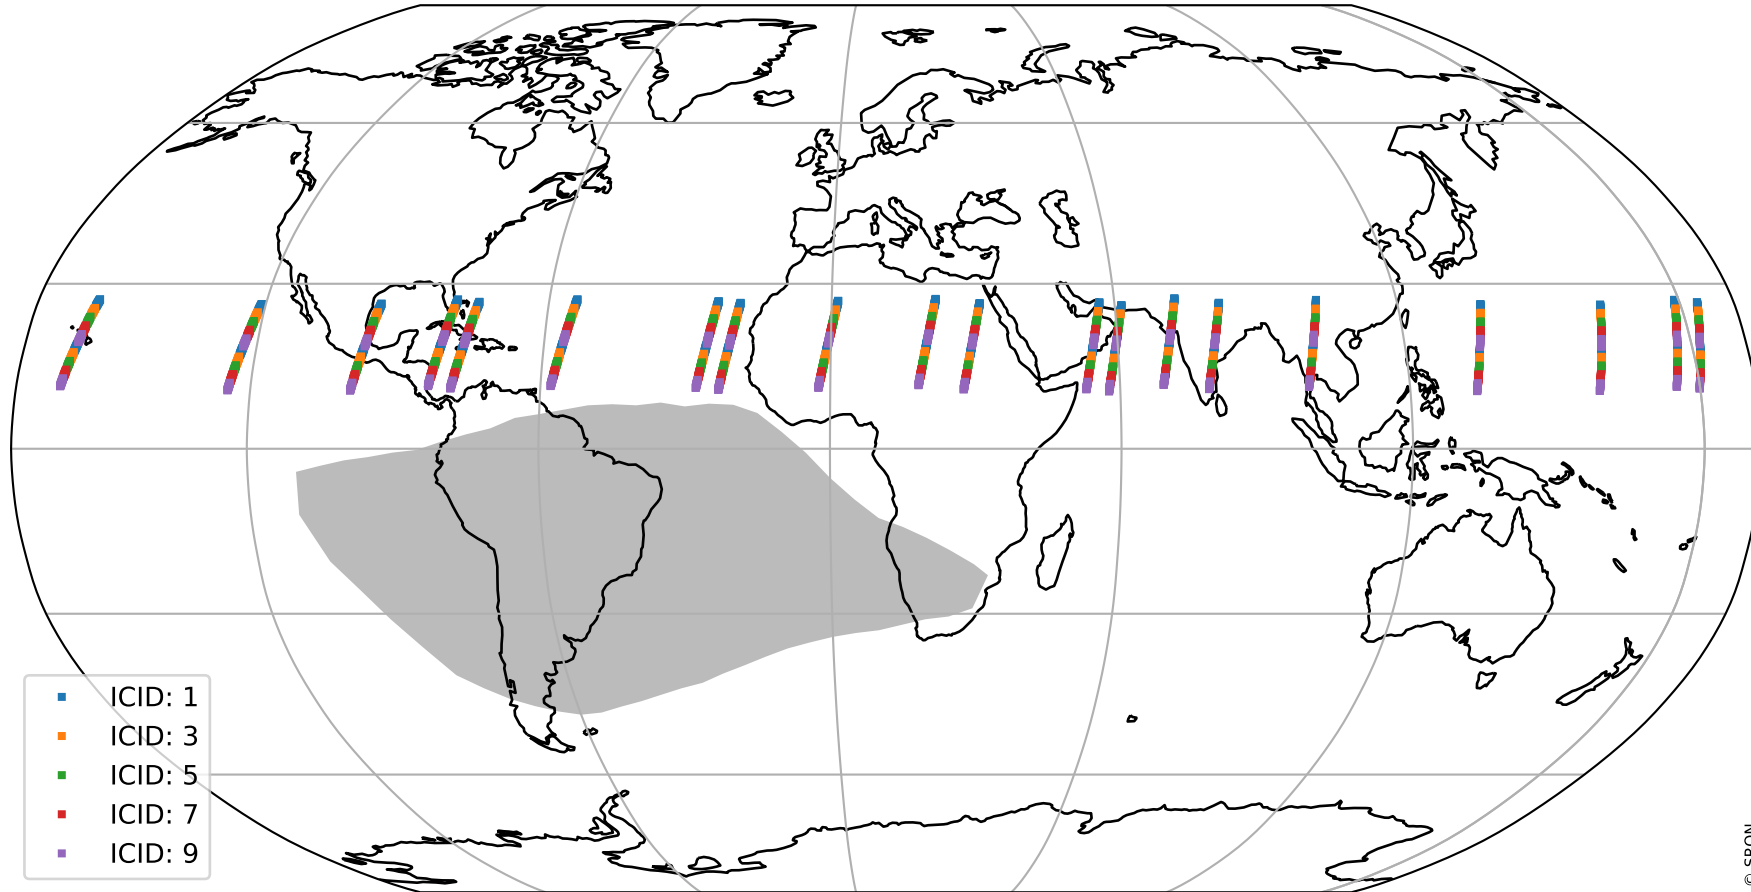

Tropomi SWIR offset (official)

orbits : 20 in [7042, 7087]
coverage : 2019-02-21 / 2019-02-24
median : 0.52597 V
spread : 0.035914 V
created : 2023-08-21T14:22:26

value detector map

Tropomi SWIR offset (official)

orbits : 20 in [7042, 7087]
coverage : 2019-02-21 / 2019-02-24
median : 30.293 μV
spread : 18.548 μV
created : 2023-08-21T14:22:26

Tropomi SWIR offset (official)

orbits : 20 in [7042, 7087]
coverage : 2019-02-21 / 2019-02-24
median : -0.05471 mV
spread : 0.33073 mV
created : 2023-08-21T14:22:27

value compared with SWIR offset CKD

Tropomi SWIR offset (official) ground-tracks of Sentinel-5P

orbits : 20 in [7042, 7087]
coverage : 2019-02-21 / 2019-02-24
created : 2023-08-21T14:22:27

Tropomi SWIR offset (official)

orbits : [2827, 7087]
coverage : 2018-04-30 / 2019-02-24
created : 2023-08-21T14:22:27

trend of detector median & temperatures