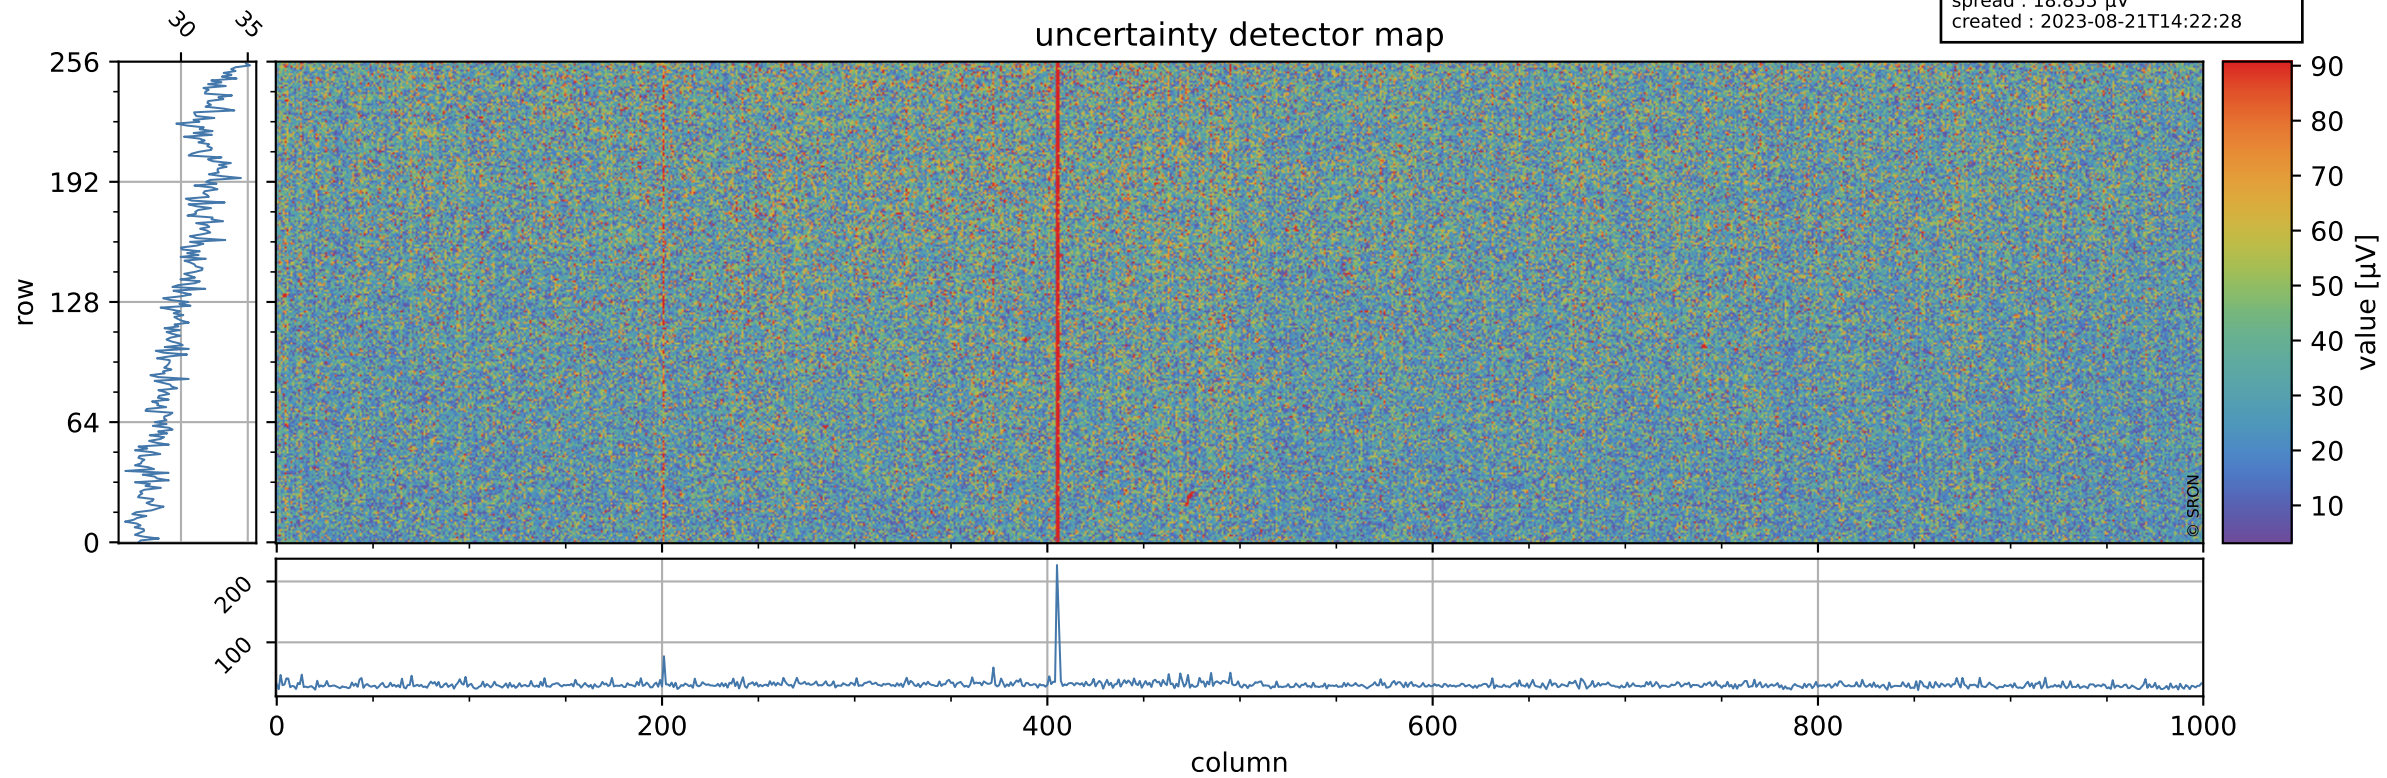

Tropomi SWIR offset (official)

orbits : 19 in [7057, 7102]
coverage : 2019-02-23 / 2019-02-26
median : 0.52595 V
spread : 0.035914 V
created : 2023-08-21T14:22:28

value detector map

Tropomi SWIR offset (official)

orbits : 19 in [7057, 7102]
coverage : 2019-02-23 / 2019-02-26
median : 30.786 μV
spread : 18.855 μV
created : 2023-08-21T14:22:28

Tropomi SWIR offset (official)

value compared with SWIR offset CKD

orbits : 19 in [7057, 7102]
coverage : 2019-02-23 / 2019-02-26
median : -0.065832 mV
spread : 0.33055 mV
created : 2023-08-21T14:22:29

Tropomi SWIR offset (official) ground-tracks of Sentinel-5P

orbits : 19 in [7057, 7102]
coverage : 2019-02-23 / 2019-02-26
created : 2023-08-21T14:22:29

Tropomi SWIR offset (official)

orbits : [2827, 7102]
coverage : 2018-04-30 / 2019-02-26
created : 2023-08-21T14:22:29

trend of detector median & temperatures