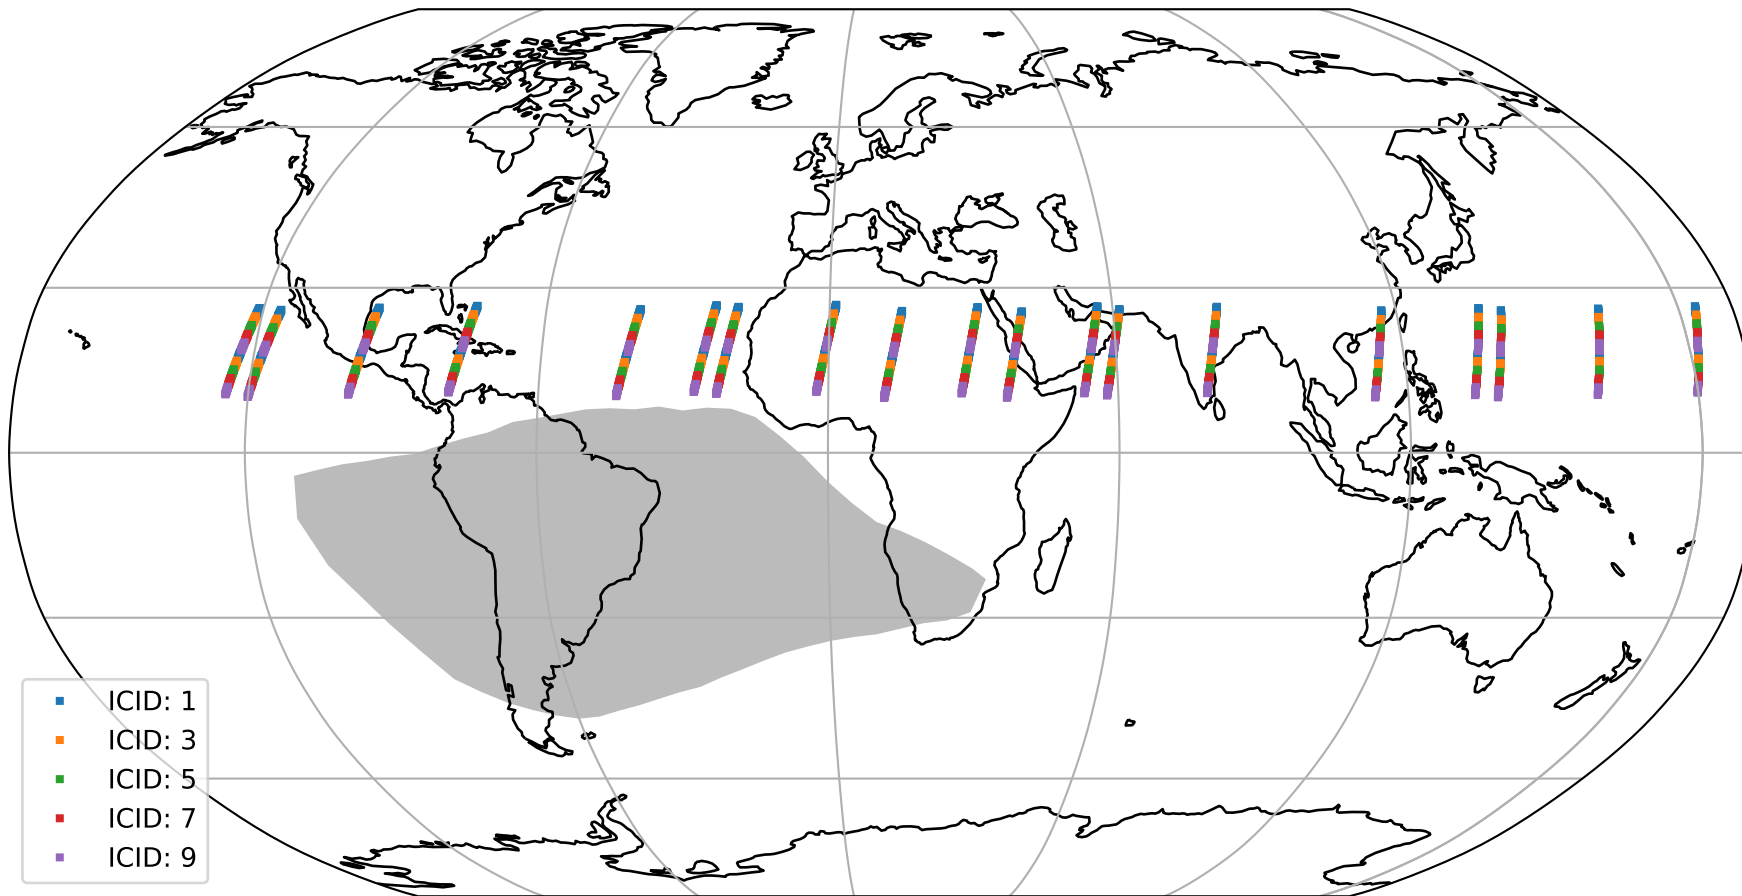

Tropomi SWIR offset (official)

orbits : 19 in [7057, 7102]
coverage : 2019-02-23 / 2019-02-26
median : 0.52595 V
spread : 0.035914 V
created : 2023-08-21T14:22:28

value detector map

Tropomi SWIR offset (official)

orbits : 19 in [7057, 7102]
coverage : 2019-02-23 / 2019-02-26
median : 30.786 μV
spread : 18.855 μV
created : 2023-08-21T14:22:28

Tropomi SWIR offset (official)

value compared with SWIR offset CKD

orbits : 19 in [7057, 7102]
coverage : 2019-02-23 / 2019-02-26
median : -0.065832 mV
spread : 0.33055 mV
created : 2023-08-21T14:22:29

Tropomi SWIR offset (official) ground-tracks of Sentinel-5P

orbits : 19 in [7057, 7102]
coverage : 2019-02-23 / 2019-02-26
created : 2023-08-21T14:22:29

Tropomi SWIR offset (official)

orbits : [2827, 7102]
coverage : 2018-04-30 / 2019-02-26
created : 2023-08-21T14:22:29