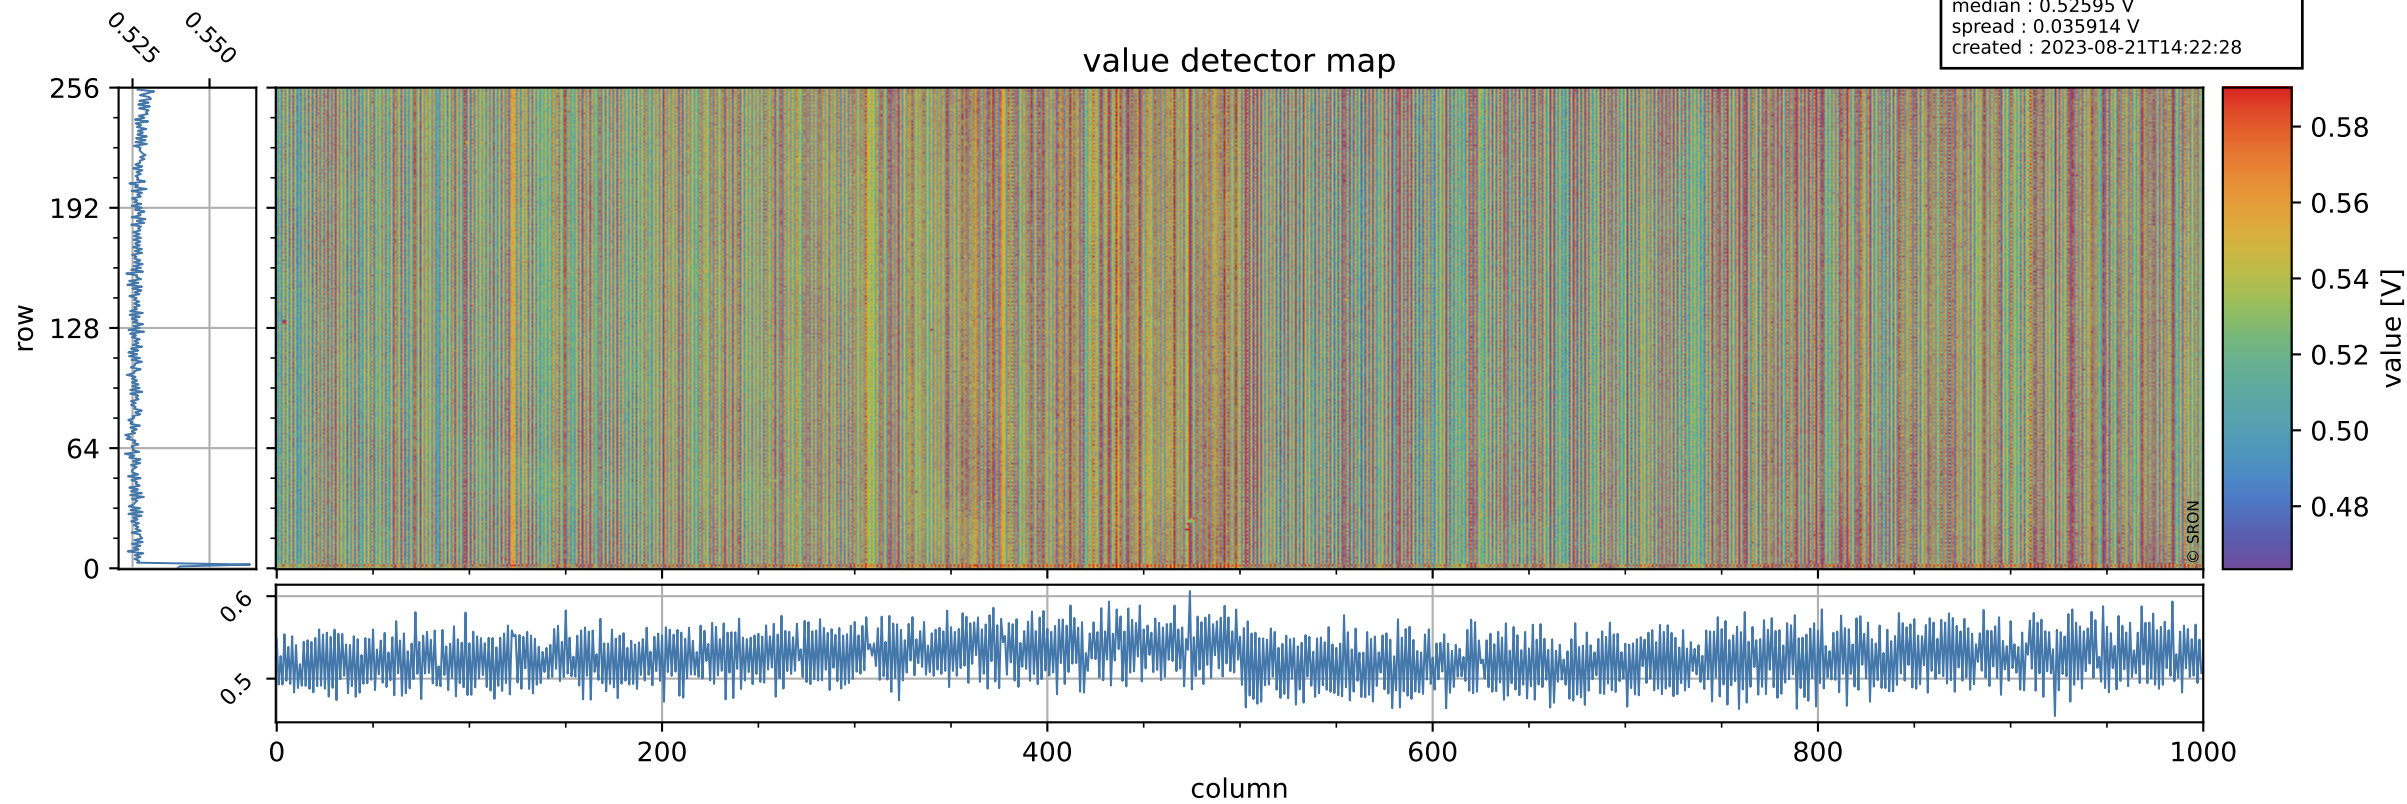

Tropomi SWIR offset (official)

orbits : 19 in [7057, 7102]
coverage : 2019-02-23 / 2019-02-26
median : 0.52595 V
spread : 0.035914 V
created : 2023-08-21T14:22:28

value detector map

Tropomi SWIR offset (official)

orbits : 19 in [7057, 7102]
coverage : 2019-02-23 / 2019-02-26
median : 30.786 μV
spread : 18.855 μV
created : 2023-08-21T14:22:28

Tropomi SWIR offset (official)

value compared with SWIR offset CKD

orbits : 19 in [7057, 7102]
coverage : 2019-02-23 / 2019-02-26
median : -0.065832 mV
spread : 0.33055 mV
created : 2023-08-21T14:22:29

Tropomi SWIR offset (official) ground-tracks of Sentinel-5P

orbits : 19 in [7057, 7102]
coverage : 2019-02-23 / 2019-02-26
created : 2023-08-21T14:22:29

Tropomi SWIR offset (official)

orbits : [2827, 7102]
coverage : 2018-04-30 / 2019-02-26
created : 2023-08-21T14:22:29

trend of detector median & temperatures