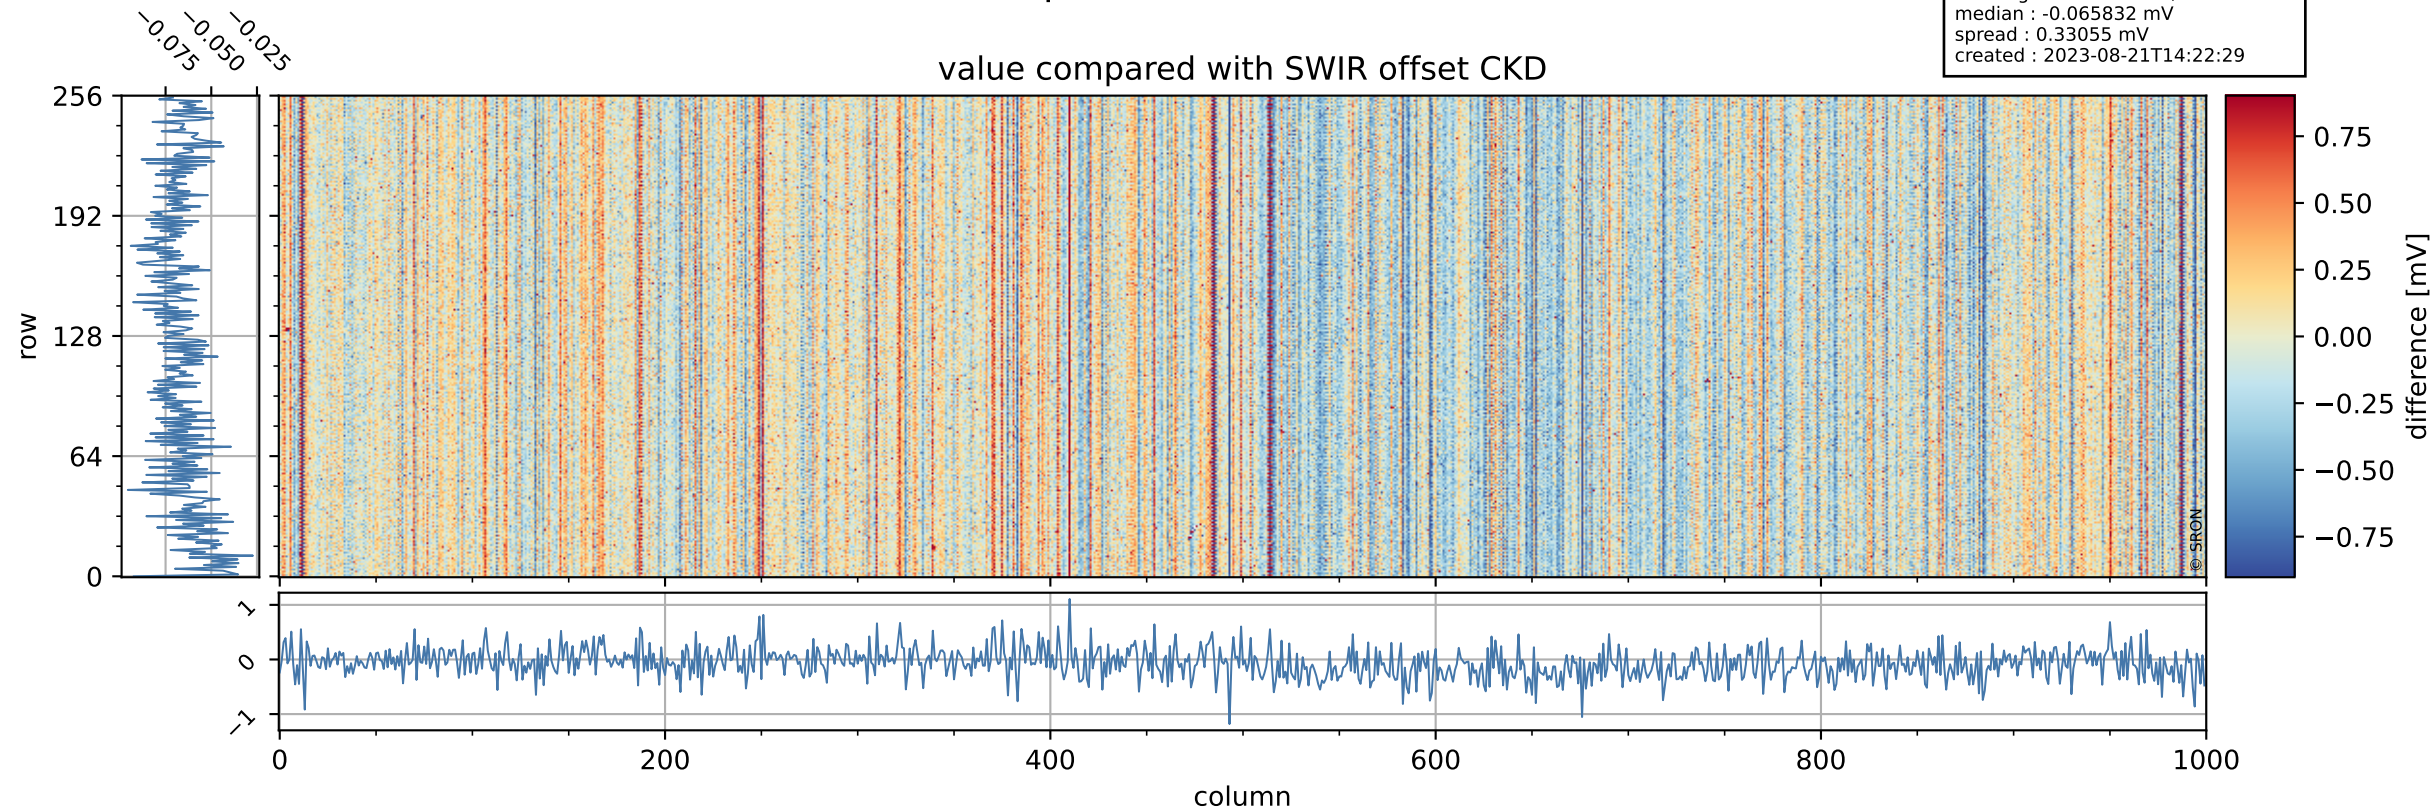

Tropomi SWIR offset (official)

orbits : 19 in [7057, 7102]
coverage : 2019-02-23 / 2019-02-26
median : 0.52595 V
spread : 0.035914 V
created : 2023-08-21T14:22:28

value detector map

Tropomi SWIR offset (official)

orbits : 19 in [7057, 7102]
coverage : 2019-02-23 / 2019-02-26
median : 30.786 μV
spread : 18.855 μV
created : 2023-08-21T14:22:28

Tropomi SWIR offset (official)

value compared with SWIR offset CKD

orbits : 19 in [7057, 7102]
coverage : 2019-02-23 / 2019-02-26
median : -0.065832 mV
spread : 0.33055 mV
created : 2023-08-21T14:22:29

Tropomi SWIR offset (official) ground-tracks of Sentinel-5P

orbits : 19 in [7057, 7102]
coverage : 2019-02-23 / 2019-02-26
created : 2023-08-21T14:22:29

Tropomi SWIR offset (official)

orbits : [2827, 7102]
coverage : 2018-04-30 / 2019-02-26
created : 2023-08-21T14:22:29

trend of detector median & temperatures