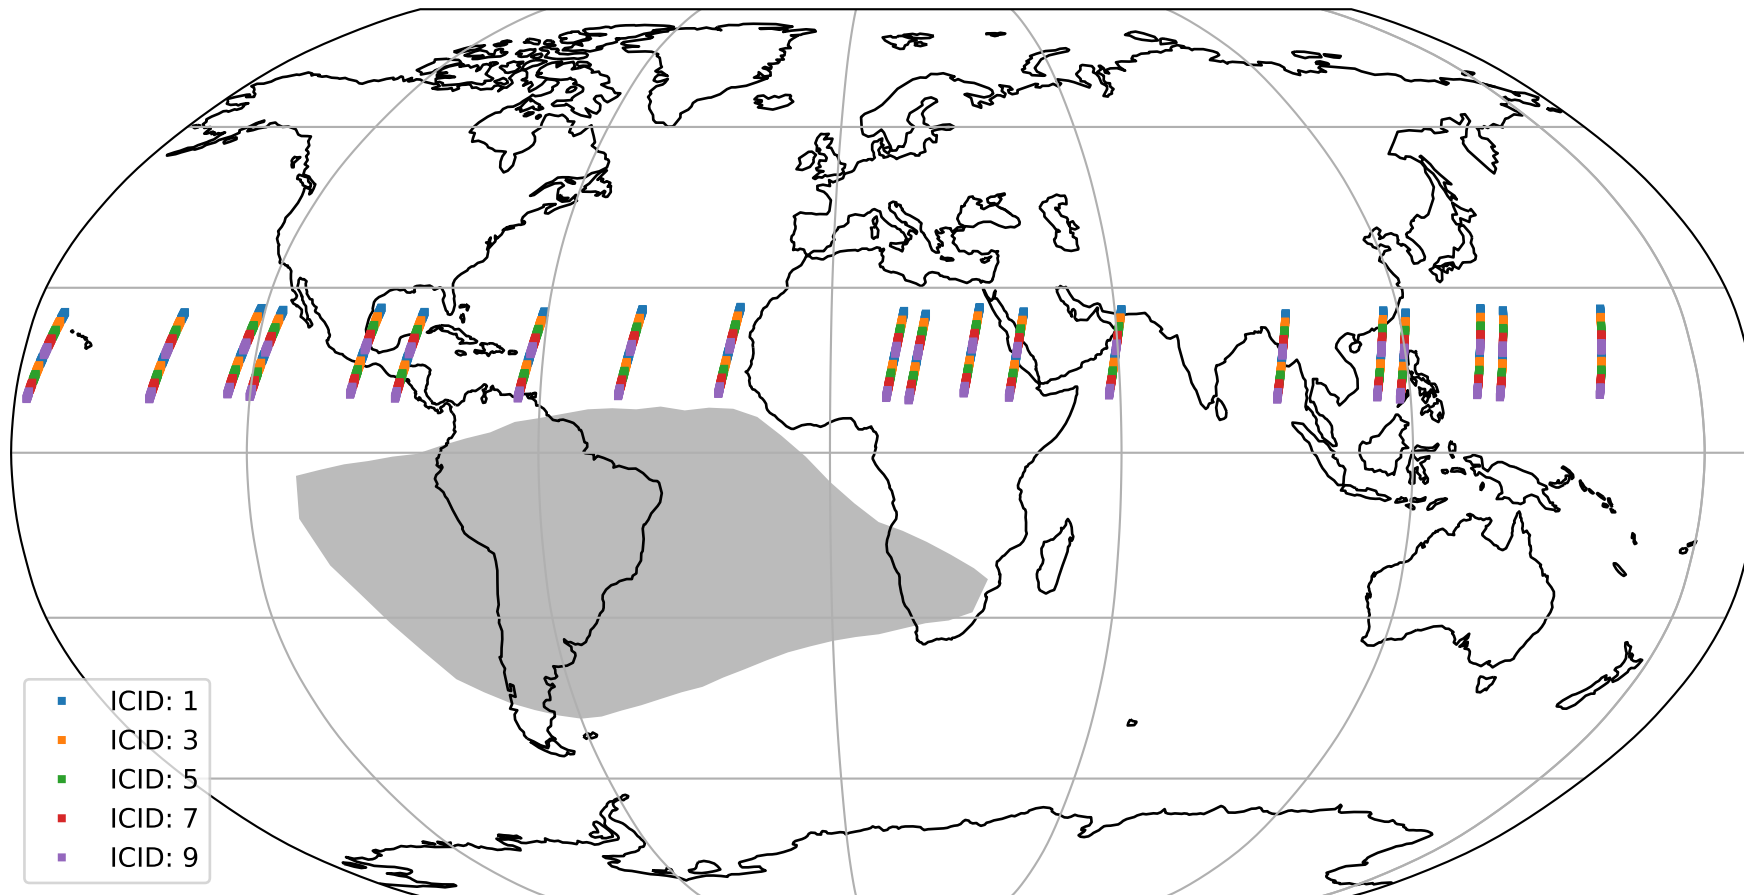

# Tropomi SWIR offset (official)

orbits : 20 in [7072, 7117]  
coverage : 2019-02-23 / 2019-02-27  
median : 30.308  $\mu\text{V}$   
spread : 18.592  $\mu\text{V}$   
created : 2023-08-21T14:22:30

# Tropomi SWIR offset (official)

orbits : 20 in [7072, 7117]  
coverage : 2019-02-23 / 2019-02-27  
median : -0.074222 mV  
spread : 0.32918 mV  
created : 2023-08-21T14:22:31

value compared with SWIR offset CKD

# Tropomi SWIR offset (official) ground-tracks of Sentinel-5P

orbits : 20 in [7072, 7117]  
coverage : 2019-02-23 / 2019-02-27  
created : 2023-08-21T14:22:31

# Tropomi SWIR offset (official)

orbits : [2827, 7117]  
coverage : 2018-04-30 / 2019-02-27  
created : 2023-08-21T14:22:31