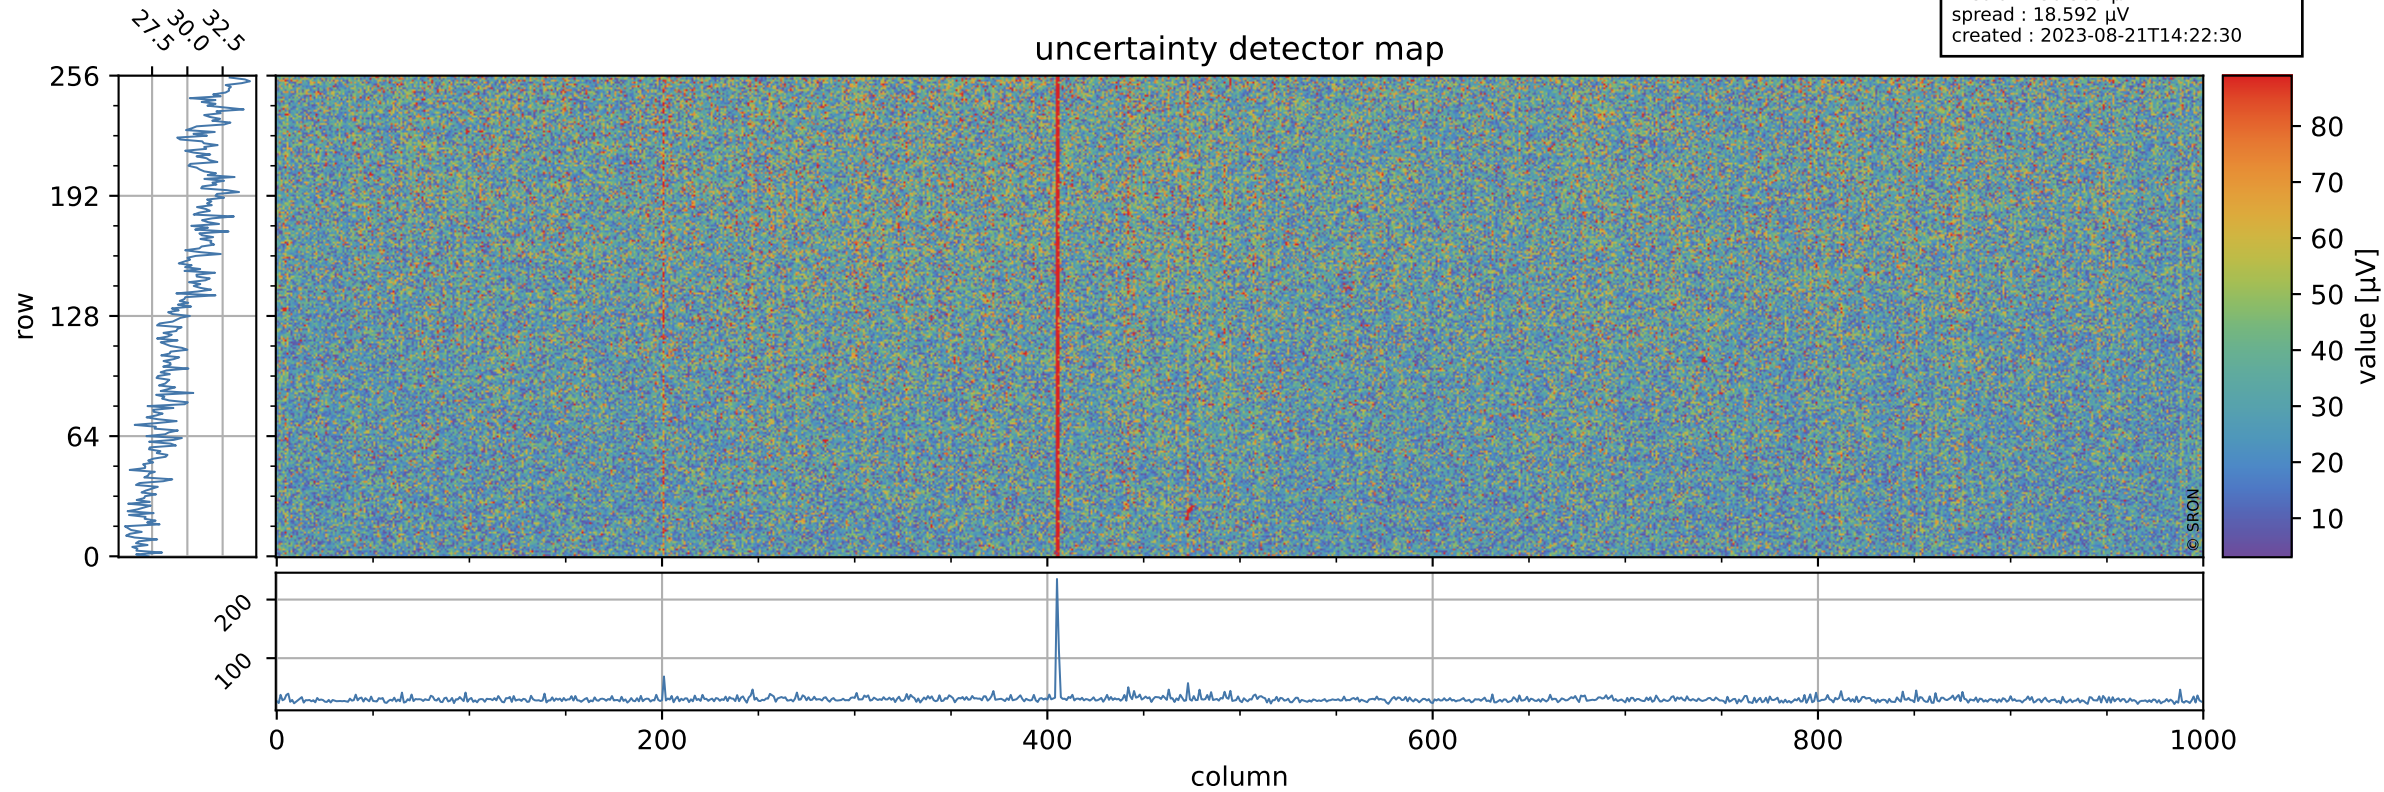

# Tropomi SWIR offset (official)

orbits : 20 in [7072, 7117]  
coverage : 2019-02-23 / 2019-02-27  
median : 0.52594 V  
spread : 0.035915 V  
created : 2023-08-21T14:22:30

## value detector map

# Tropomi SWIR offset (official)

orbits : 20 in [7072, 7117]  
coverage : 2019-02-23 / 2019-02-27  
median : 30.308  $\mu\text{V}$   
spread : 18.592  $\mu\text{V}$   
created : 2023-08-21T14:22:30

# Tropomi SWIR offset (official) ground-tracks of Sentinel-5P

orbits : 20 in [7072, 7117]  
coverage : 2019-02-23 / 2019-02-27  
created : 2023-08-21T14:22:31