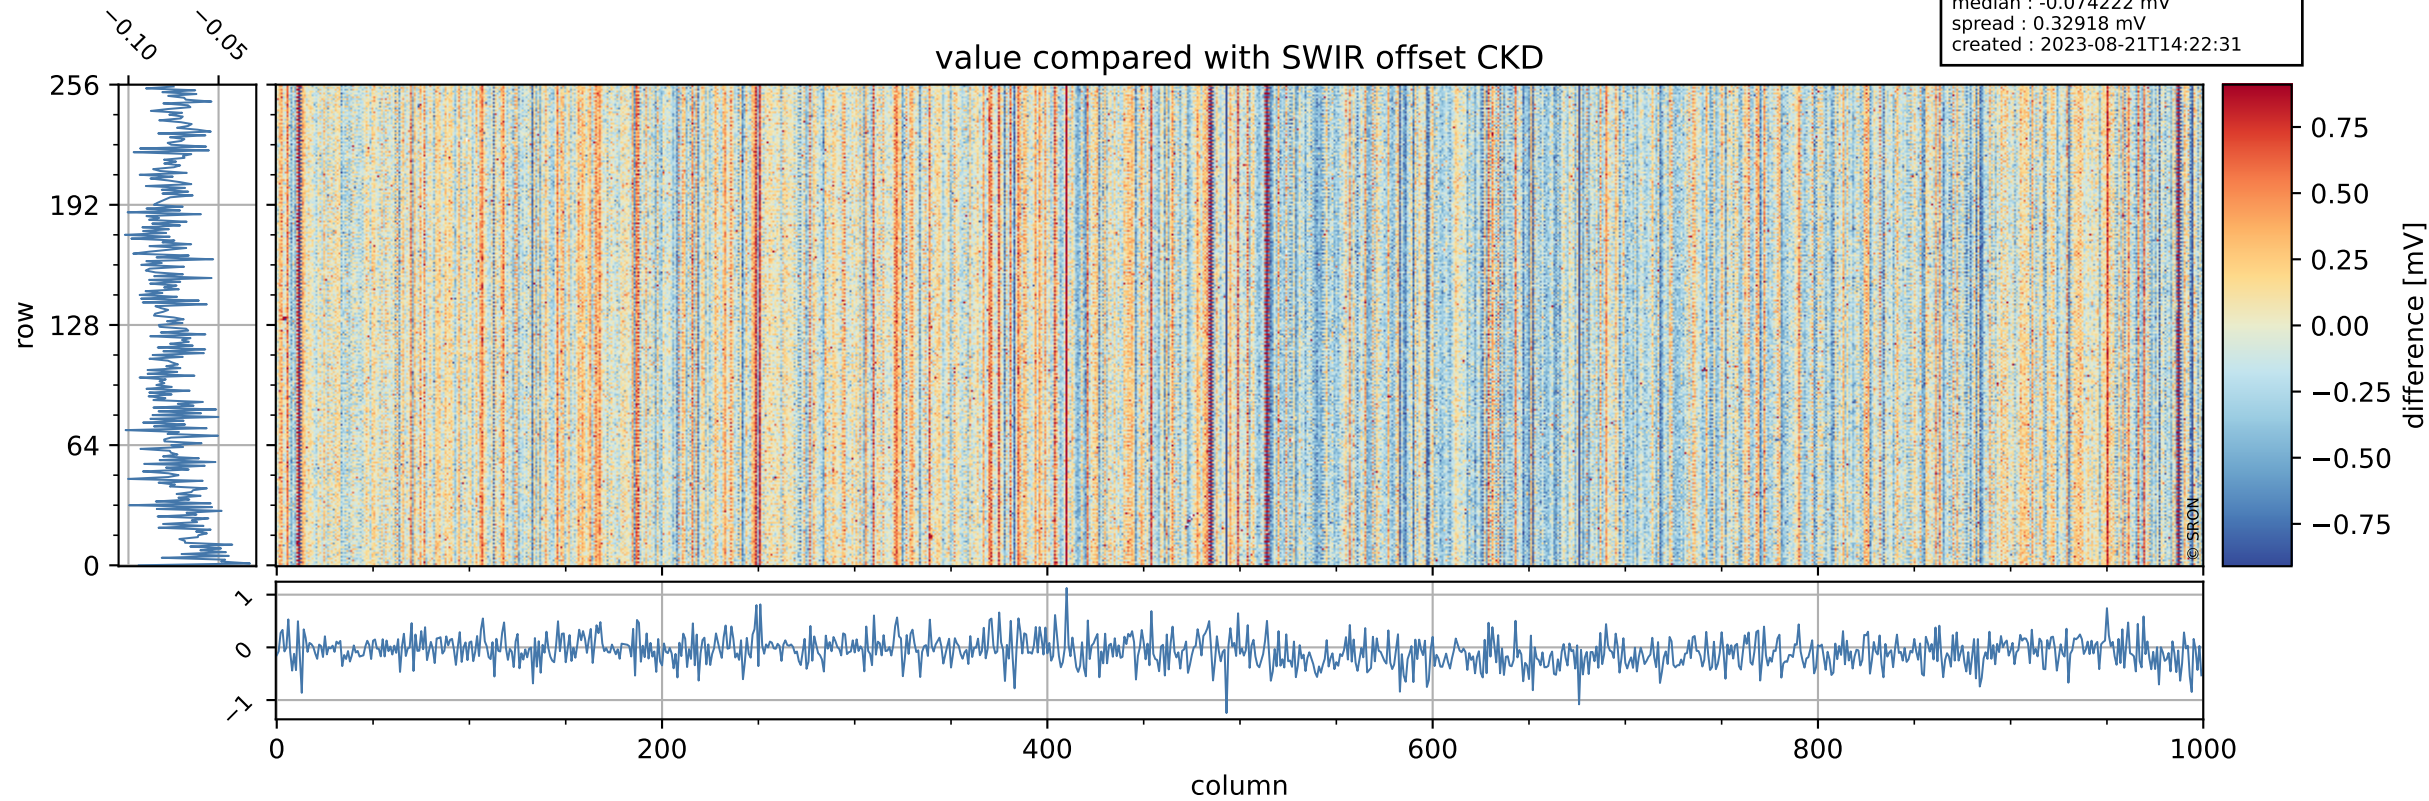

## value detector map

# Tropomi SWIR offset (official)

orbits : 20 in [7072, 7117]  
coverage : 2019-02-23 / 2019-02-27  
median : 30.308  $\mu\text{V}$   
spread : 18.592  $\mu\text{V}$   
created : 2023-08-21T14:22:30

# Tropomi SWIR offset (official)

orbits : 20 in [7072, 7117]  
coverage : 2019-02-23 / 2019-02-27  
median : -0.074222 mV  
spread : 0.32918 mV  
created : 2023-08-21T14:22:31

value compared with SWIR offset CKD

# Tropomi SWIR offset (official) ground-tracks of Sentinel-5P

orbits : 20 in [7072, 7117]  
coverage : 2019-02-23 / 2019-02-27  
created : 2023-08-21T14:22:31