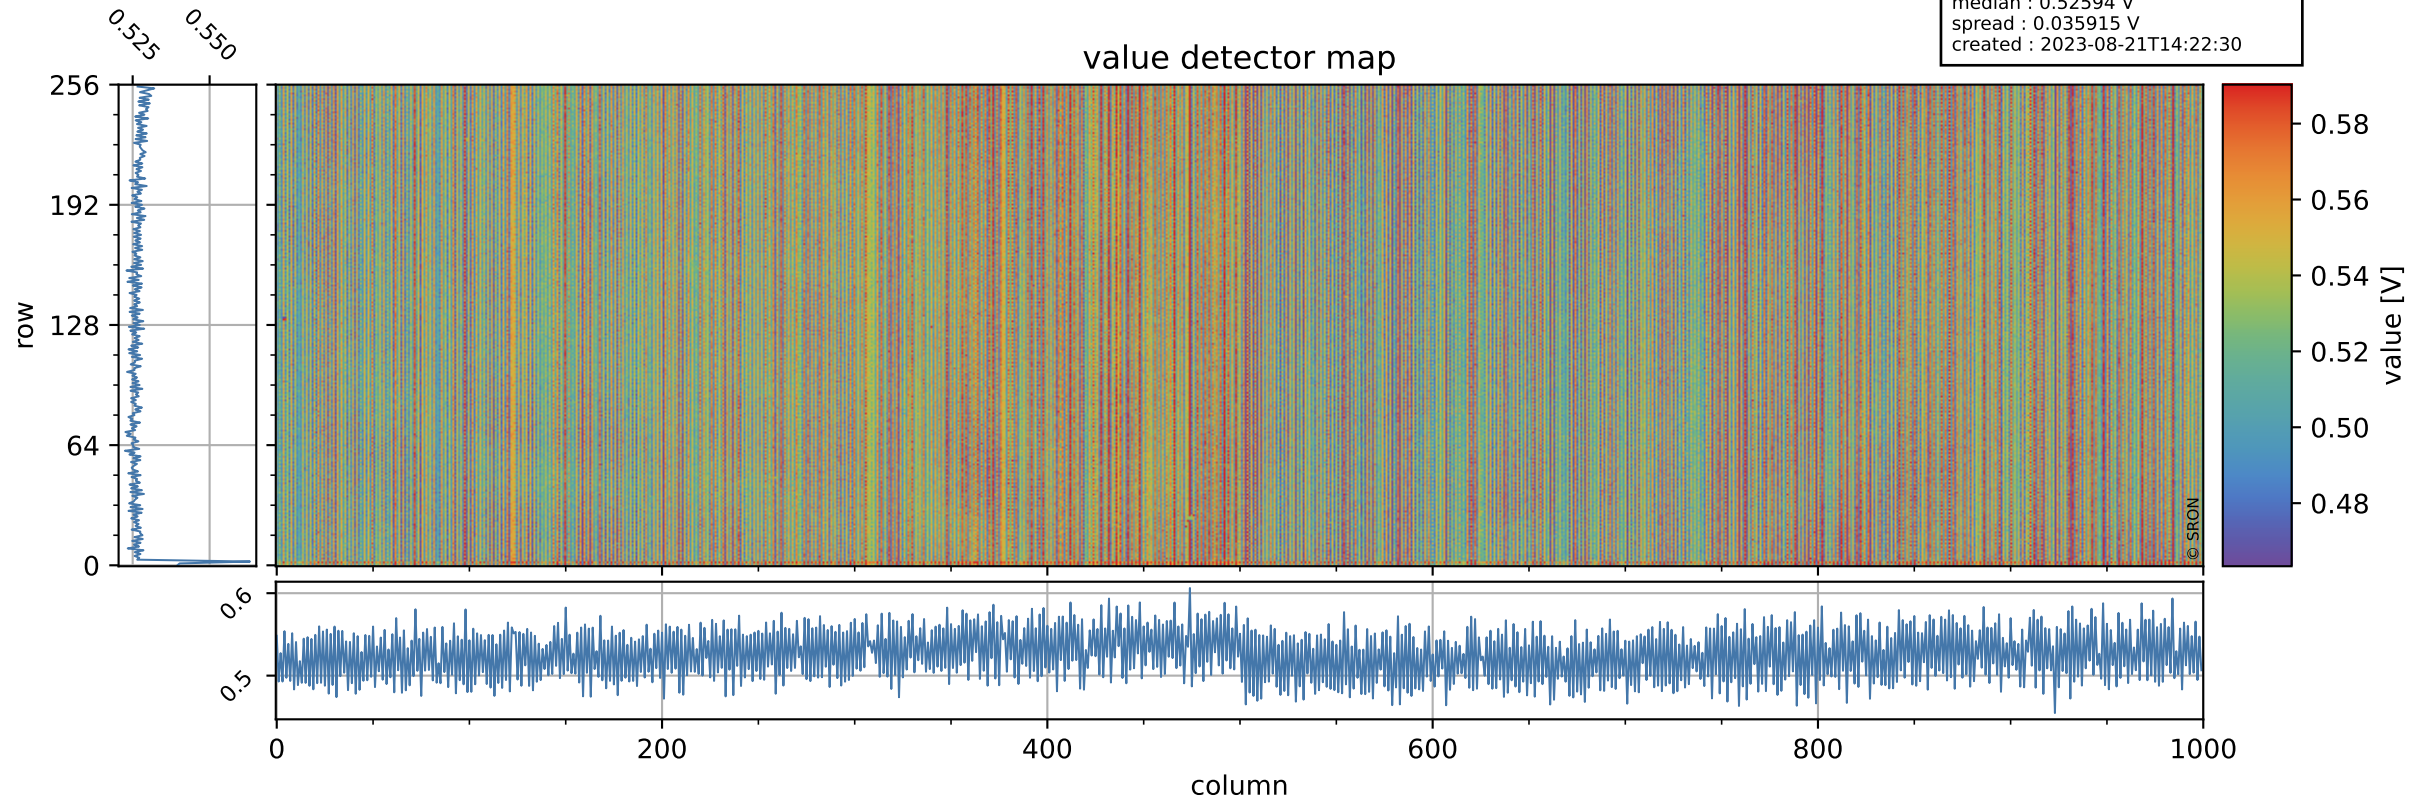

# Tropomi SWIR offset (official)

orbits : 20 in [7072, 7117]  
coverage : 2019-02-23 / 2019-02-27  
median : 0.52594 V  
spread : 0.035915 V  
created : 2023-08-21T14:22:30

## value detector map

# Tropomi SWIR offset (official)

orbits : 20 in [7072, 7117]  
coverage : 2019-02-23 / 2019-02-27  
median : 30.308  $\mu\text{V}$   
spread : 18.592  $\mu\text{V}$   
created : 2023-08-21T14:22:30

# Tropomi SWIR offset (official) ground-tracks of Sentinel-5P

orbits : 20 in [7072, 7117]  
coverage : 2019-02-23 / 2019-02-27  
created : 2023-08-21T14:22:31