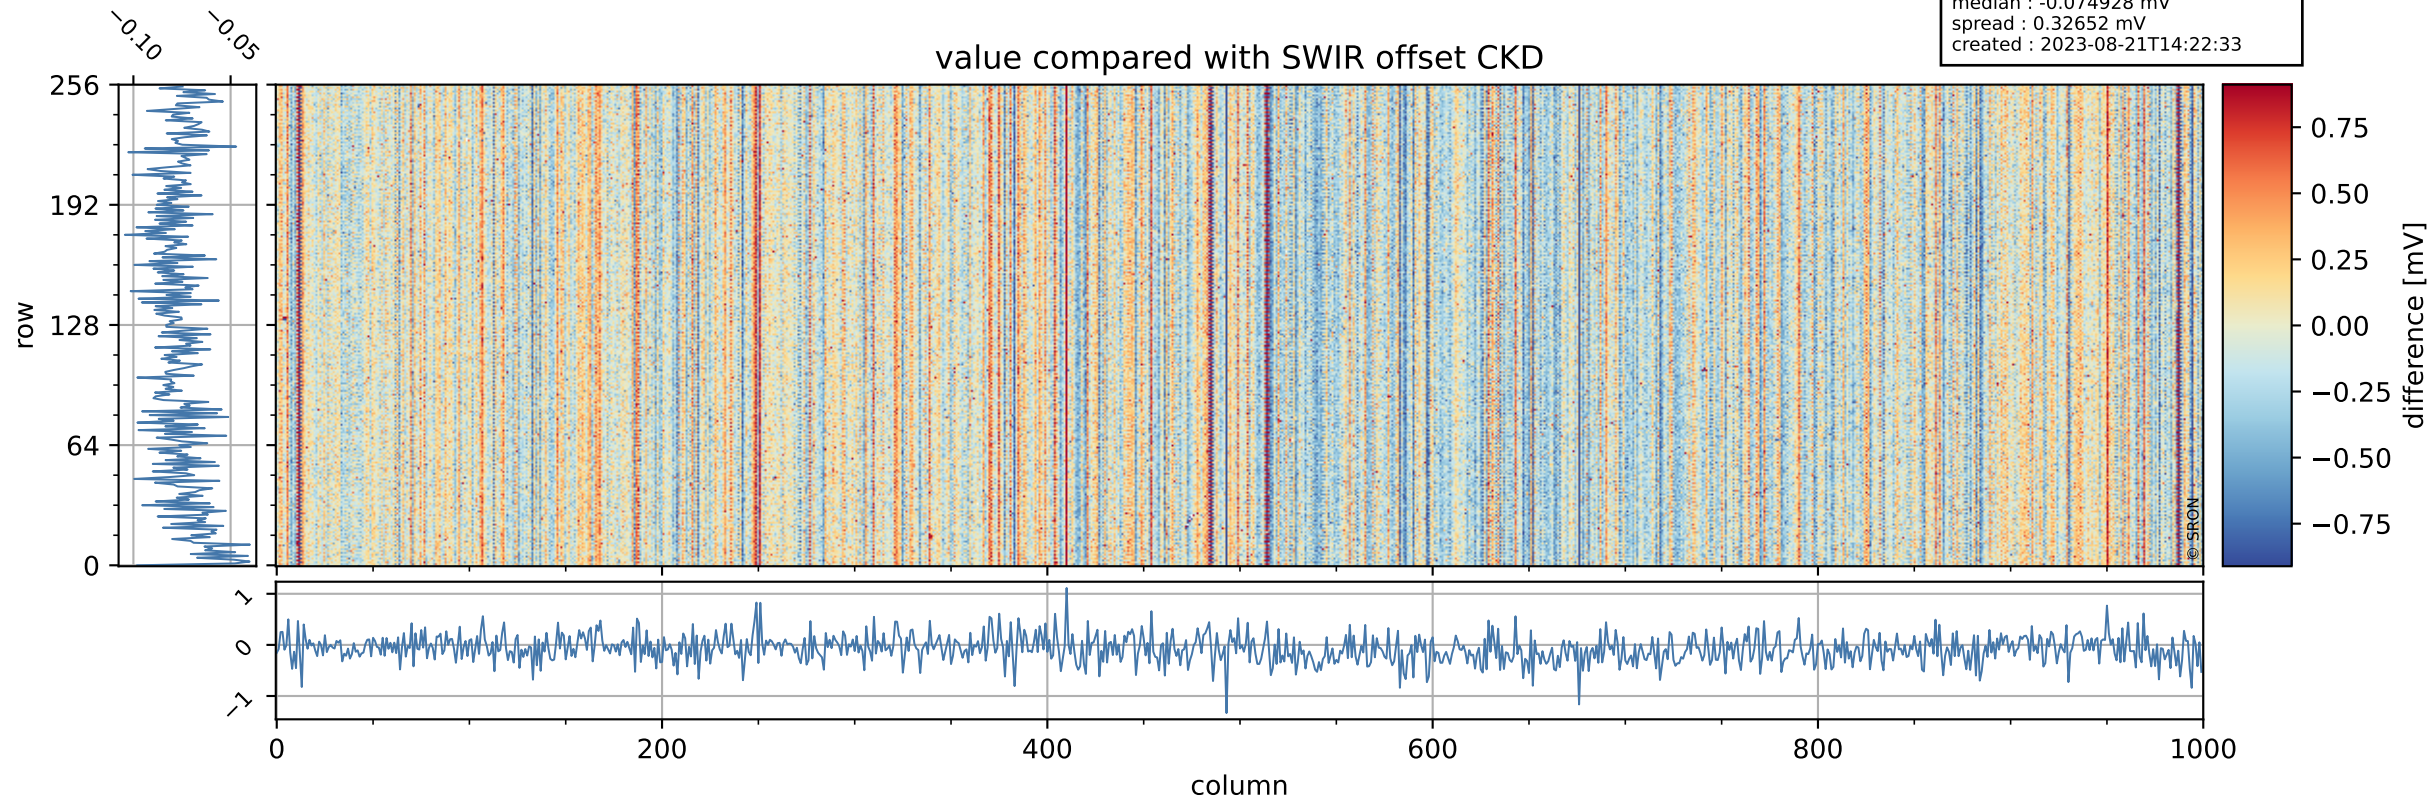

Tropomi SWIR offset (official)

orbits : 19 in [7087, 7132]
coverage : 2019-02-25 / 2019-02-28
median : 0.52594 V
spread : 0.035916 V
created : 2023-08-21T14:22:32

value detector map

Tropomi SWIR offset (official)

orbits : 19 in [7087, 7132]
coverage : 2019-02-25 / 2019-02-28
median : 30.47 μV
spread : 18.593 μV
created : 2023-08-21T14:22:32

Tropomi SWIR offset (official)

orbits : 19 in [7087, 7132]
coverage : 2019-02-25 / 2019-02-28
median : -0.074928 mV
spread : 0.32652 mV
created : 2023-08-21T14:22:33

value compared with SWIR offset CKD

Tropomi SWIR offset (official) ground-tracks of Sentinel-5P

orbits : 19 in [7087, 7132]
coverage : 2019-02-25 / 2019-02-28
created : 2023-08-21T14:22:33

Tropomi SWIR offset (official)

orbits : [2827, 7132]
coverage : 2018-04-30 / 2019-02-28
created : 2023-08-21T14:22:33

trend of detector median & temperatures