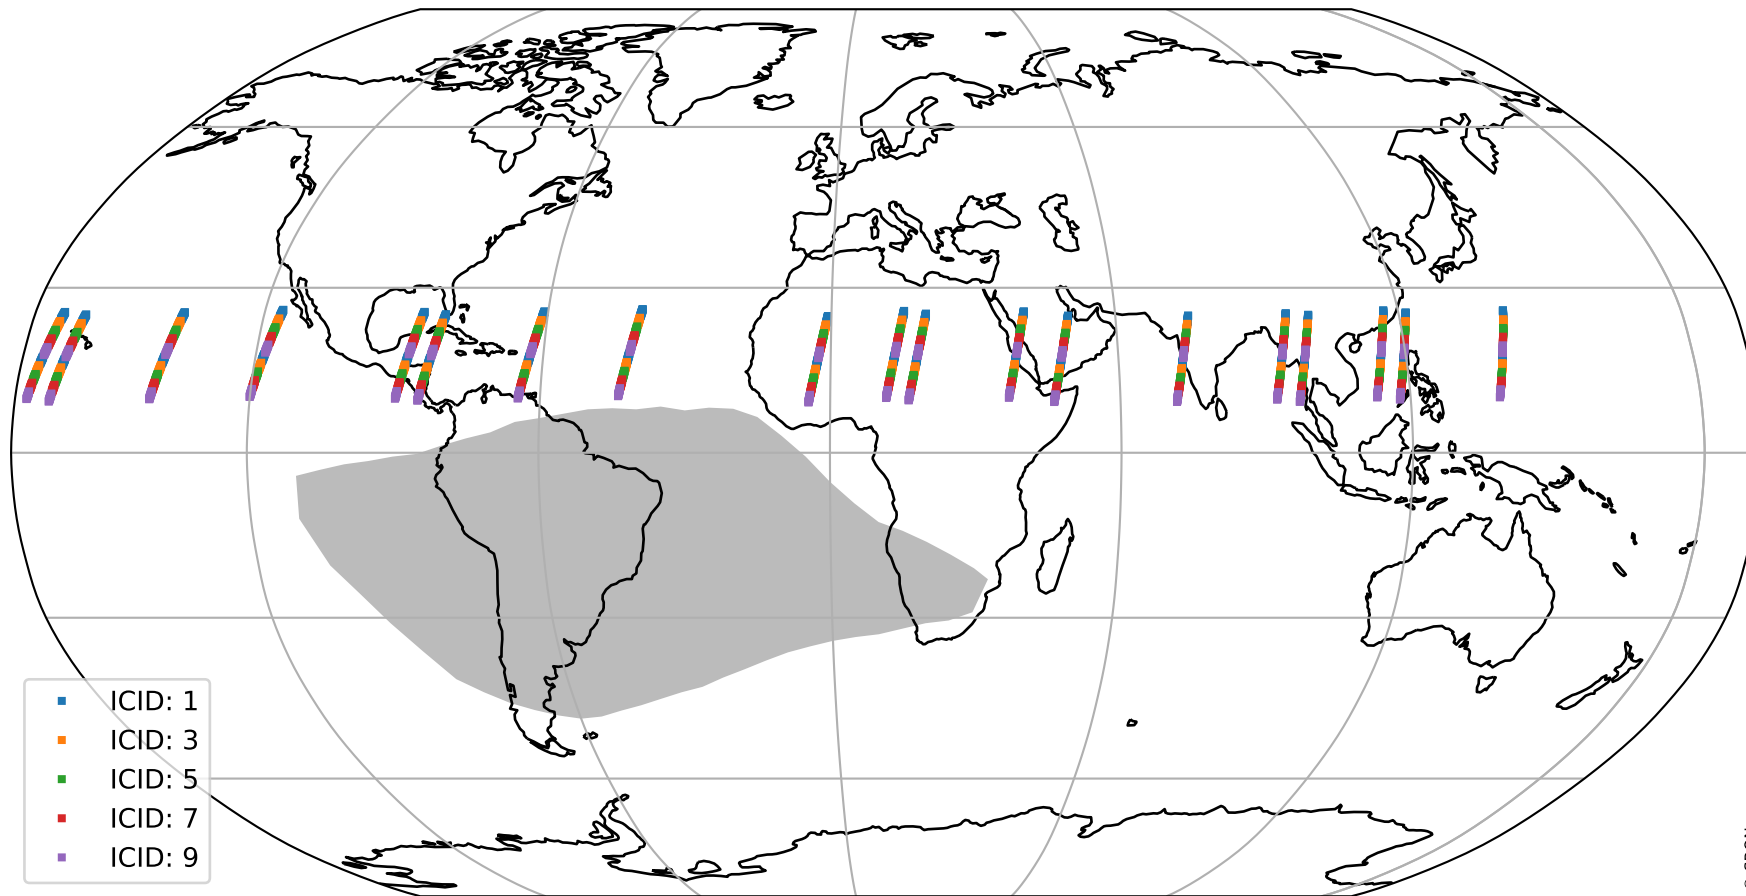

Tropomi SWIR offset (official)

orbits : 19 in [7087, 7132]
coverage : 2019-02-25 / 2019-02-28
median : 0.52594 V
spread : 0.035916 V
created : 2023-08-21T14:22:32

value detector map

Tropomi SWIR offset (official)

orbits : 19 in [7087, 7132]
coverage : 2019-02-25 / 2019-02-28
median : 30.47 μV
spread : 18.593 μV
created : 2023-08-21T14:22:32

Tropomi SWIR offset (official)

orbits : 19 in [7087, 7132]
coverage : 2019-02-25 / 2019-02-28
median : -0.074928 mV
spread : 0.32652 mV
created : 2023-08-21T14:22:33

value compared with SWIR offset CKD

Tropomi SWIR offset (official) ground-tracks of Sentinel-5P

orbits : 19 in [7087, 7132]
coverage : 2019-02-25 / 2019-02-28
created : 2023-08-21T14:22:33

Tropomi SWIR offset (official)

orbits : [2827, 7132]
coverage : 2018-04-30 / 2019-02-28
created : 2023-08-21T14:22:33

trend of detector median & temperatures