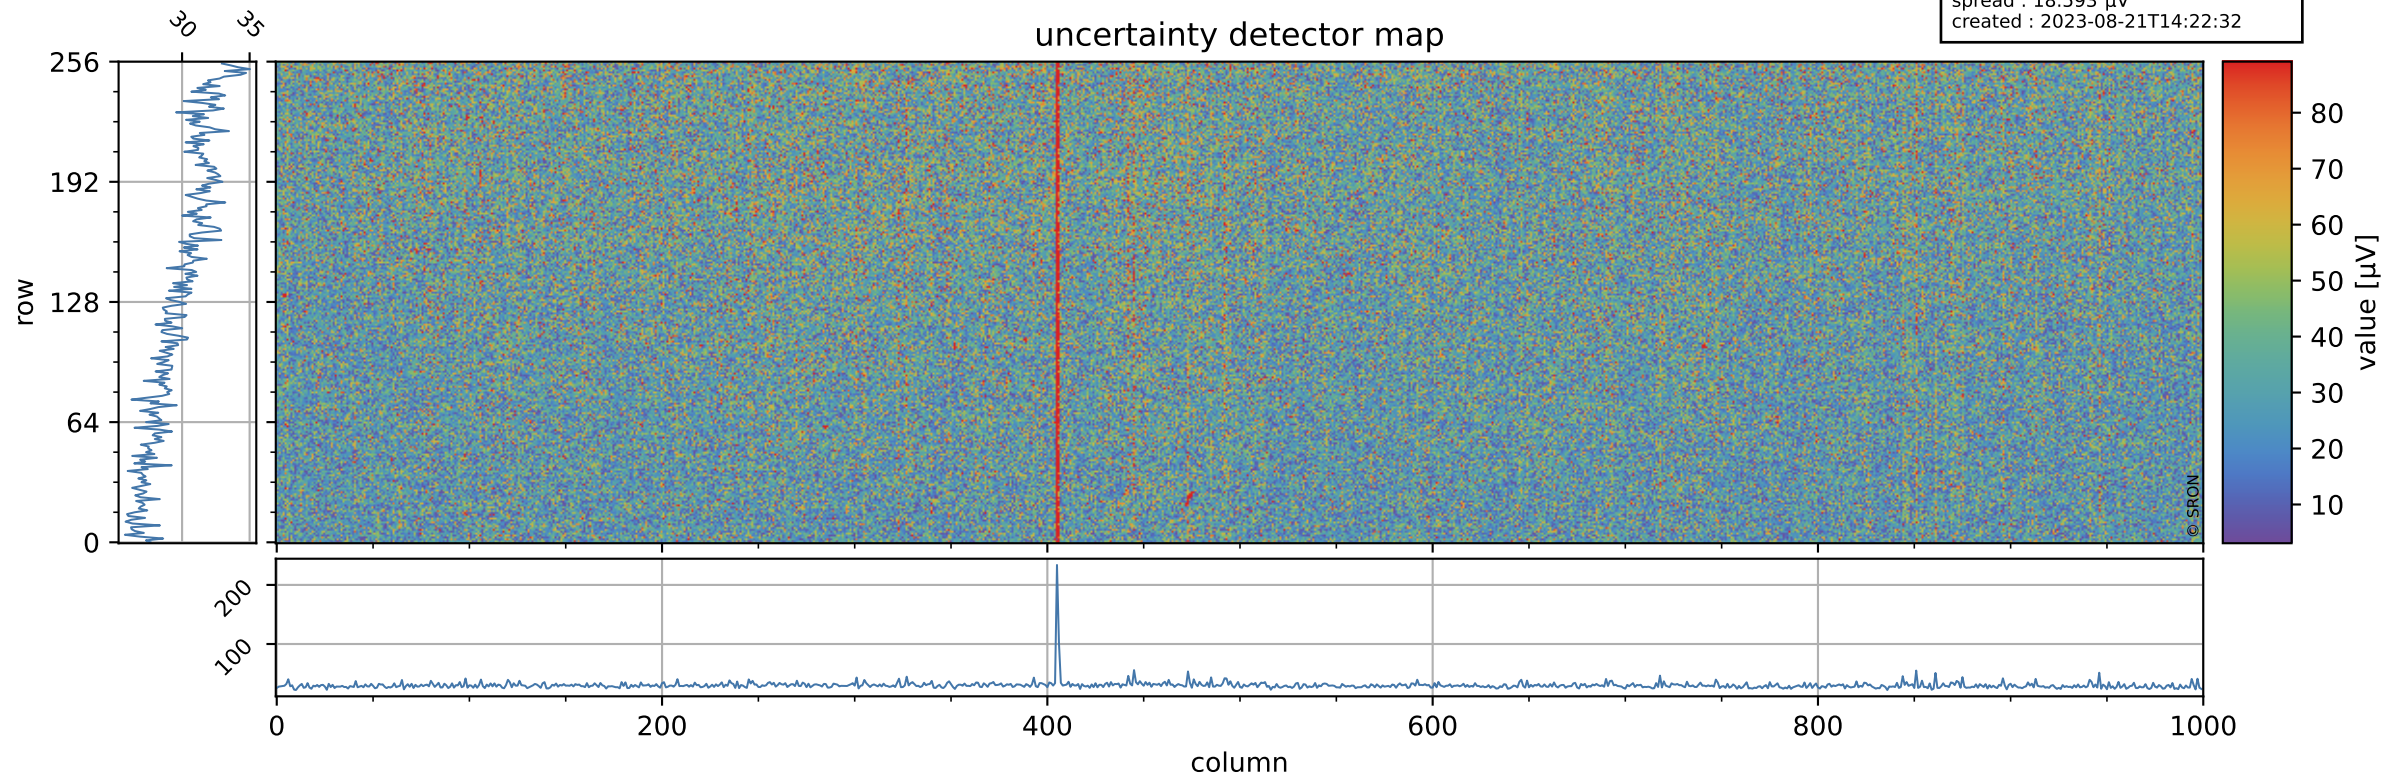

Tropomi SWIR offset (official)

orbits : 19 in [7087, 7132]
coverage : 2019-02-25 / 2019-02-28
median : 0.52594 V
spread : 0.035916 V
created : 2023-08-21T14:22:32

value detector map

Tropomi SWIR offset (official)

orbits : 19 in [7087, 7132]
coverage : 2019-02-25 / 2019-02-28
median : 30.47 μV
spread : 18.593 μV
created : 2023-08-21T14:22:32

Tropomi SWIR offset (official)

orbits : 19 in [7087, 7132]
coverage : 2019-02-25 / 2019-02-28
median : -0.074928 mV
spread : 0.32652 mV
created : 2023-08-21T14:22:33

value compared with SWIR offset CKD

Tropomi SWIR offset (official) ground-tracks of Sentinel-5P

orbits : 19 in [7087, 7132]
coverage : 2019-02-25 / 2019-02-28
created : 2023-08-21T14:22:33

Tropomi SWIR offset (official)

orbits : [2827, 7132]
coverage : 2018-04-30 / 2019-02-28
created : 2023-08-21T14:22:33

trend of detector median & temperatures