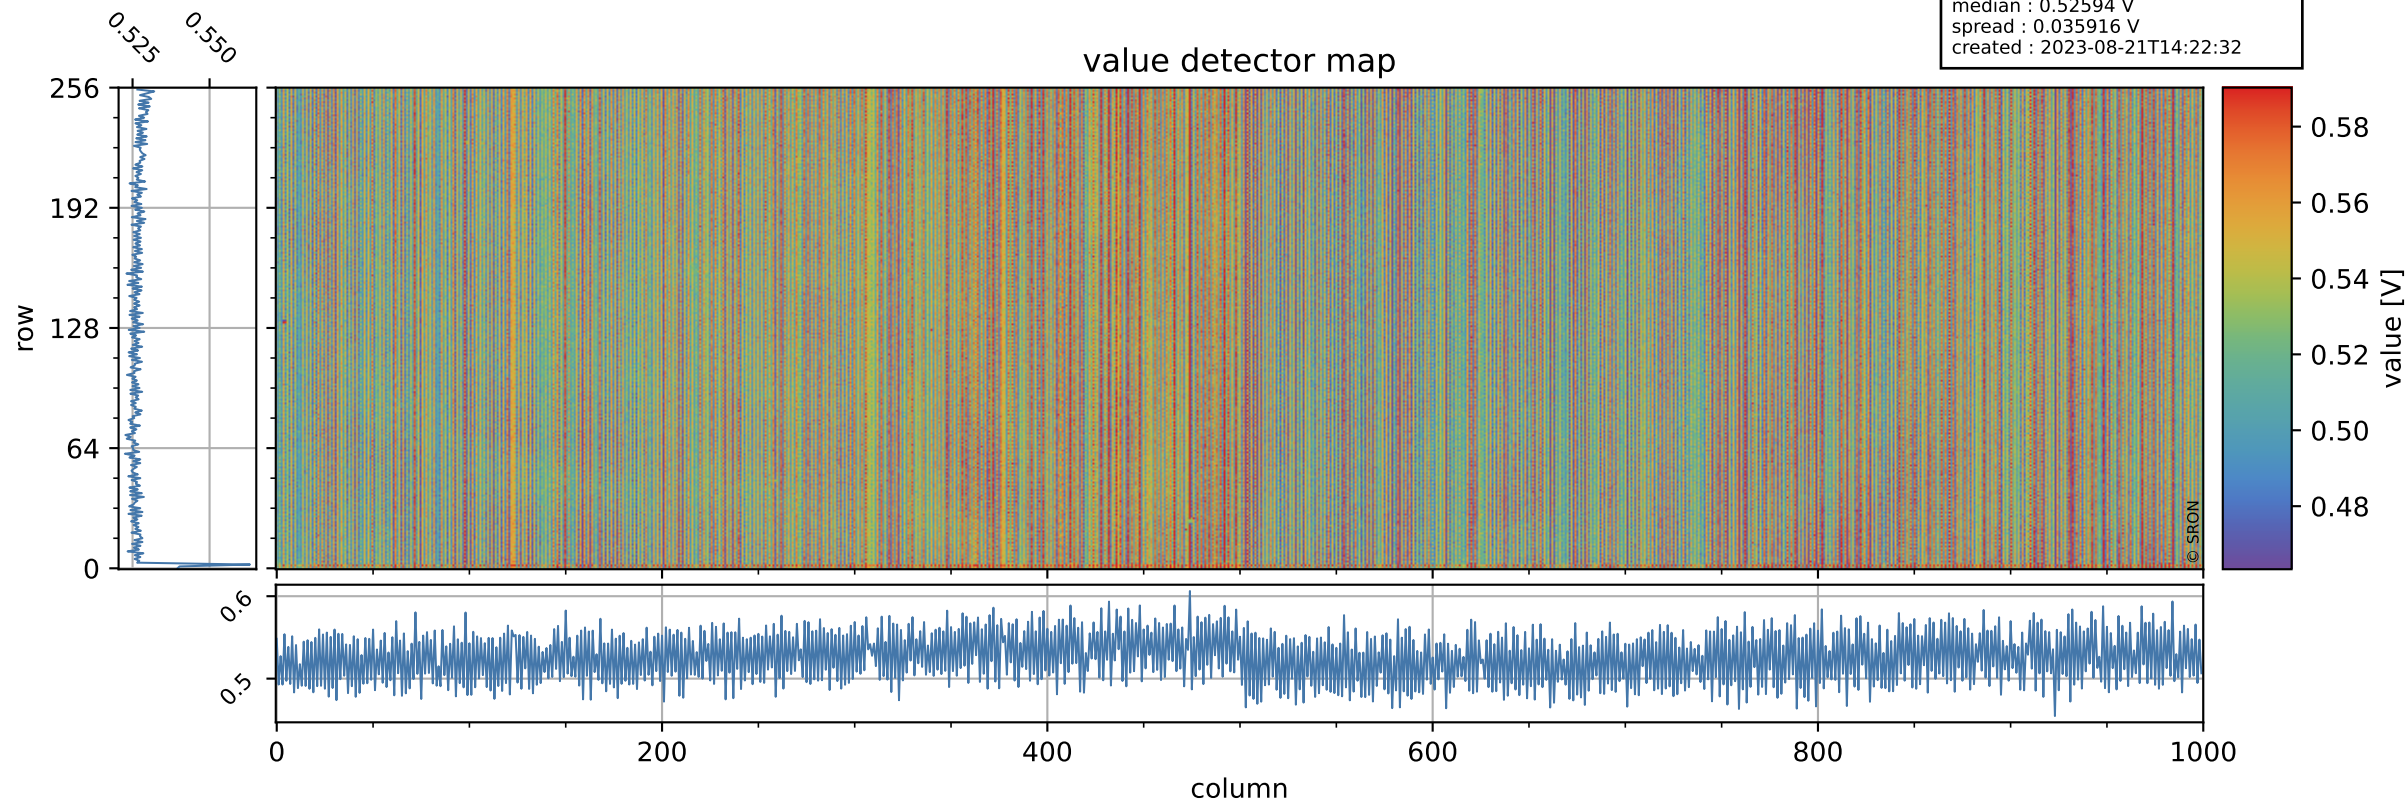

Tropomi SWIR offset (official)

orbits : 19 in [7087, 7132]
coverage : 2019-02-25 / 2019-02-28
median : 0.52594 V
spread : 0.035916 V
created : 2023-08-21T14:22:32

value detector map

Tropomi SWIR offset (official)

orbits : 19 in [7087, 7132]
coverage : 2019-02-25 / 2019-02-28
median : 30.47 μV
spread : 18.593 μV
created : 2023-08-21T14:22:32

Tropomi SWIR offset (official)

orbits : 19 in [7087, 7132]
coverage : 2019-02-25 / 2019-02-28
median : -0.074928 mV
spread : 0.32652 mV
created : 2023-08-21T14:22:33

value compared with SWIR offset CKD

Tropomi SWIR offset (official) ground-tracks of Sentinel-5P

orbits : 19 in [7087, 7132]
coverage : 2019-02-25 / 2019-02-28
created : 2023-08-21T14:22:33

Tropomi SWIR offset (official)

orbits : [2827, 7132]
coverage : 2018-04-30 / 2019-02-28
created : 2023-08-21T14:22:33

trend of detector median & temperatures