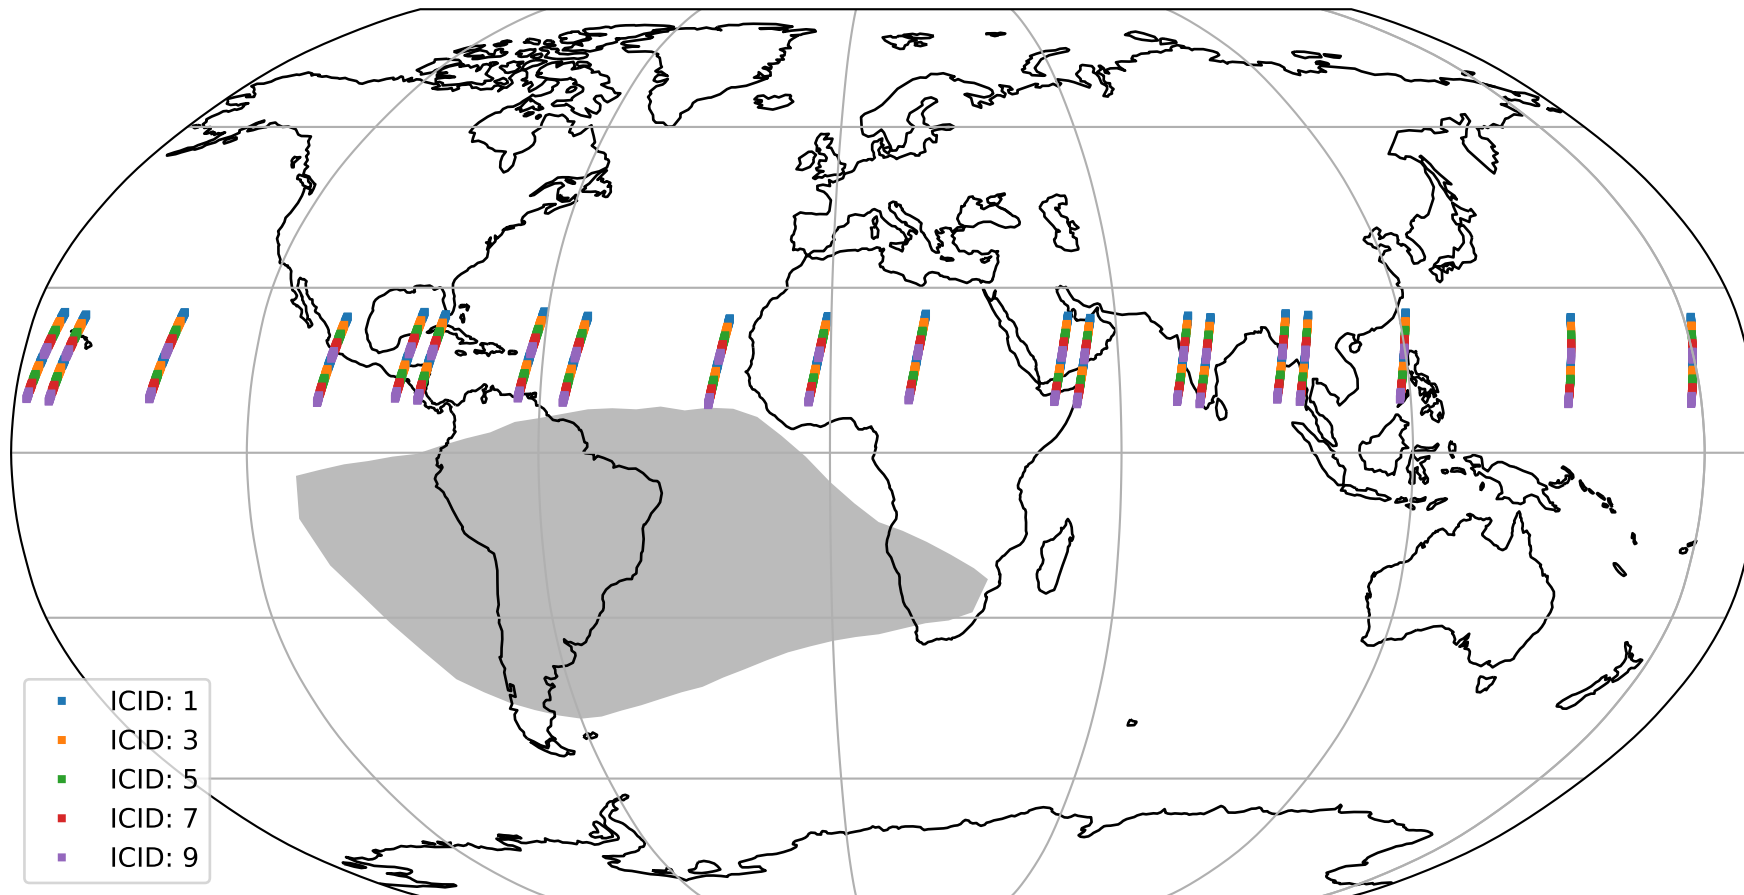

# Tropomi SWIR offset (official)

orbits : 20 in [7102, 7147]  
coverage : 2019-02-26 / 2019-03-01  
median : 29.542  $\mu\text{V}$   
spread : 17.971  $\mu\text{V}$   
created : 2023-08-21T14:22:34

# Tropomi SWIR offset (official)

orbits : 20 in [7102, 7147]  
coverage : 2019-02-26 / 2019-03-01  
median : -0.06499 mV  
spread : 0.3266 mV  
created : 2023-08-21T14:22:35

value compared with SWIR offset CKD

# Tropomi SWIR offset (official) ground-tracks of Sentinel-5P

orbits : 20 in [7102, 7147]  
coverage : 2019-02-26 / 2019-03-01  
created : 2023-08-21T14:22:35

# Tropomi SWIR offset (official)

orbits : [2827, 7147]  
coverage : 2018-04-30 / 2019-03-01  
created : 2023-08-21T14:22:35