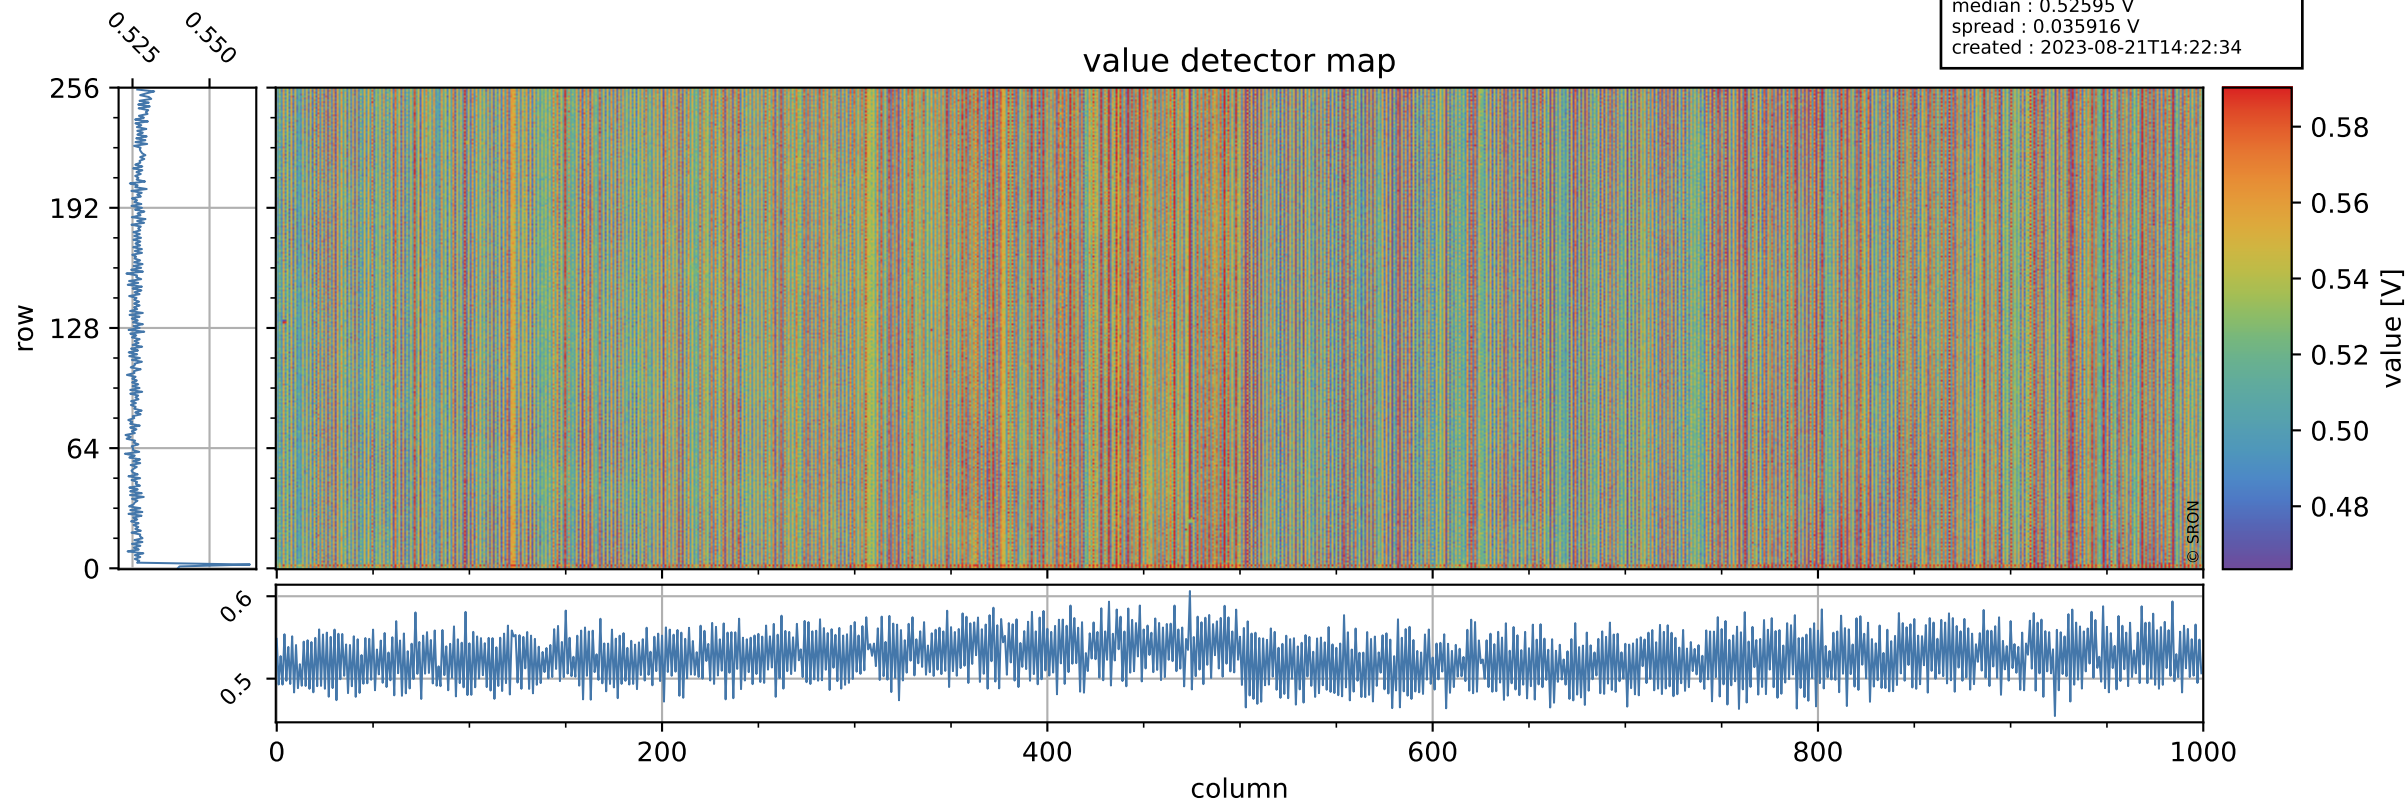

# Tropomi SWIR offset (official)

orbits : 20 in [7102, 7147]  
coverage : 2019-02-26 / 2019-03-01  
median : 0.52595 V  
spread : 0.035916 V  
created : 2023-08-21T14:22:34

## value detector map

# Tropomi SWIR offset (official)

orbits : 20 in [7102, 7147]  
coverage : 2019-02-26 / 2019-03-01  
median : 29.542  $\mu\text{V}$   
spread : 17.971  $\mu\text{V}$   
created : 2023-08-21T14:22:34

# Tropomi SWIR offset (official) ground-tracks of Sentinel-5P

orbits : 20 in [7102, 7147]  
coverage : 2019-02-26 / 2019-03-01  
created : 2023-08-21T14:22:35