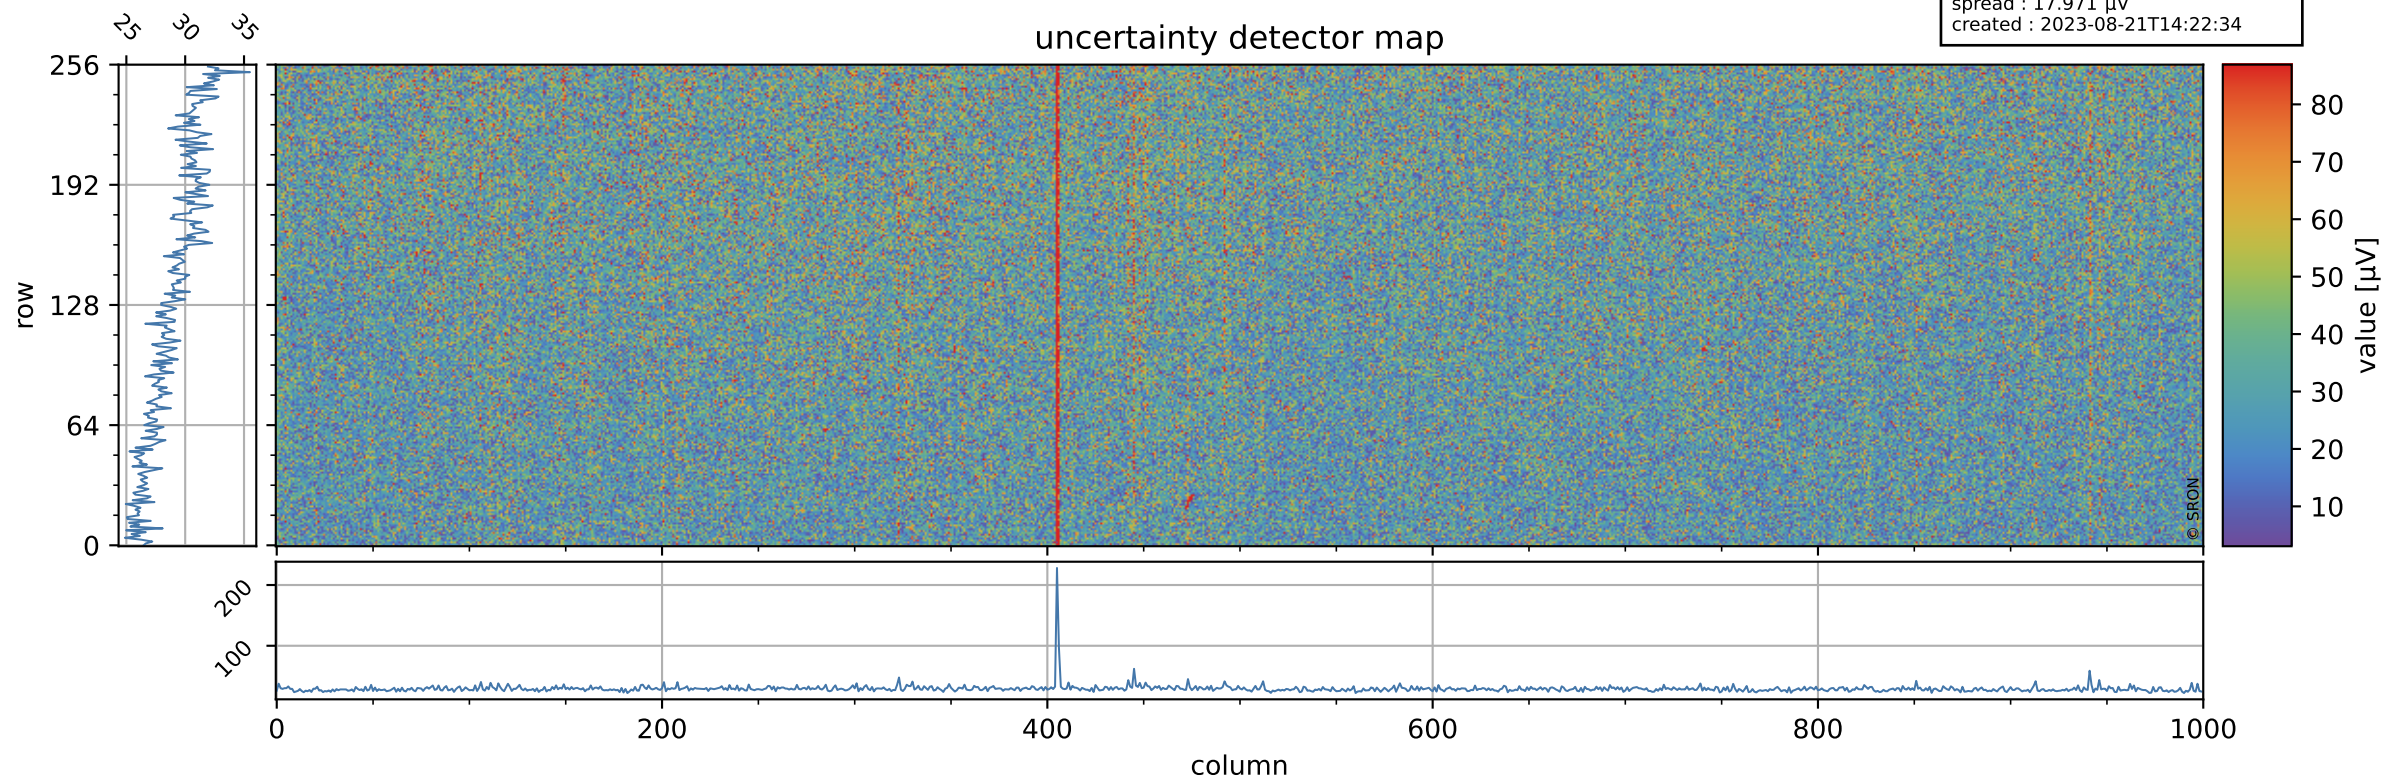

# Tropomi SWIR offset (official)

orbits : 20 in [7102, 7147]  
coverage : 2019-02-26 / 2019-03-01  
median : 0.52595 V  
spread : 0.035916 V  
created : 2023-08-21T14:22:34

## value detector map

# Tropomi SWIR offset (official)

orbits : 20 in [7102, 7147]  
coverage : 2019-02-26 / 2019-03-01  
median : 29.542  $\mu\text{V}$   
spread : 17.971  $\mu\text{V}$   
created : 2023-08-21T14:22:34

# Tropomi SWIR offset (official) ground-tracks of Sentinel-5P

orbits : 20 in [7102, 7147]  
coverage : 2019-02-26 / 2019-03-01  
created : 2023-08-21T14:22:35