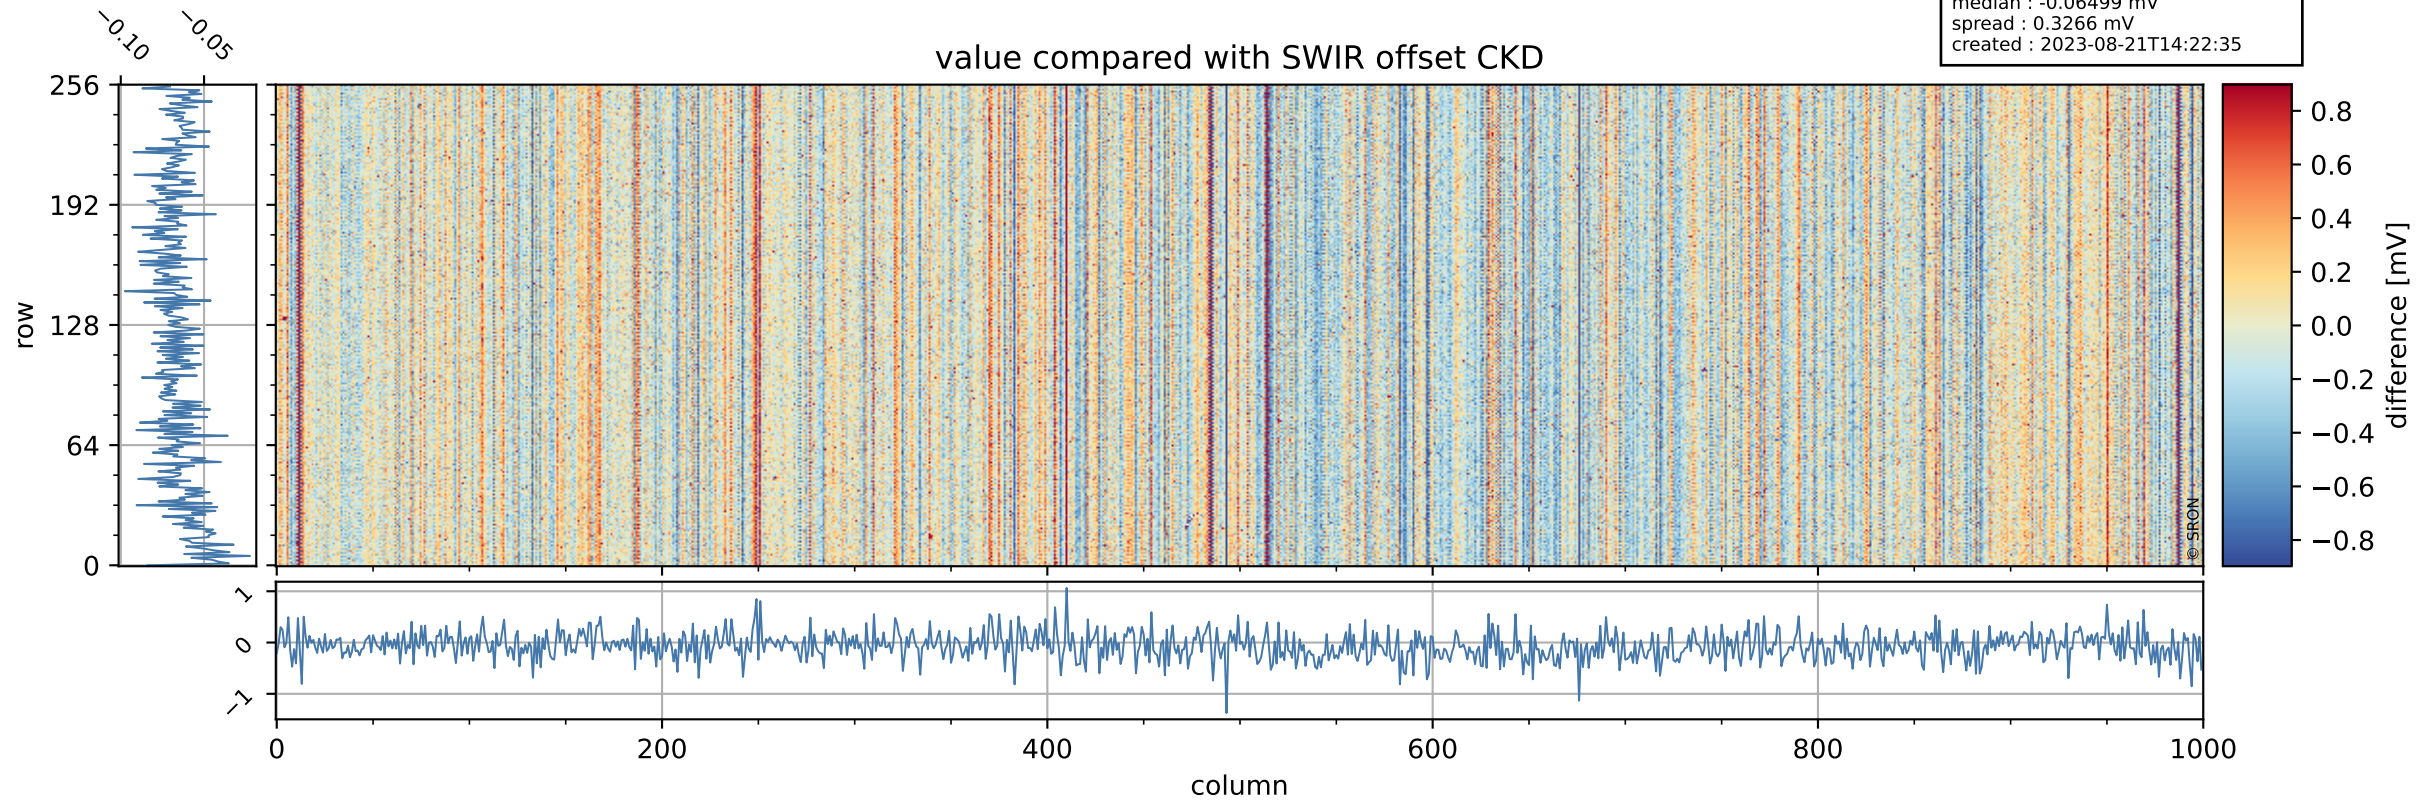

## value detector map

# Tropomi SWIR offset (official)

orbits : 20 in [7102, 7147]  
coverage : 2019-02-26 / 2019-03-01  
median : 29.542  $\mu\text{V}$   
spread : 17.971  $\mu\text{V}$   
created : 2023-08-21T14:22:34

# Tropomi SWIR offset (official)

orbits : 20 in [7102, 7147]  
coverage : 2019-02-26 / 2019-03-01  
median : -0.06499 mV  
spread : 0.3266 mV  
created : 2023-08-21T14:22:35

value compared with SWIR offset CKD

# Tropomi SWIR offset (official) ground-tracks of Sentinel-5P

orbits : 20 in [7102, 7147]  
coverage : 2019-02-26 / 2019-03-01  
created : 2023-08-21T14:22:35