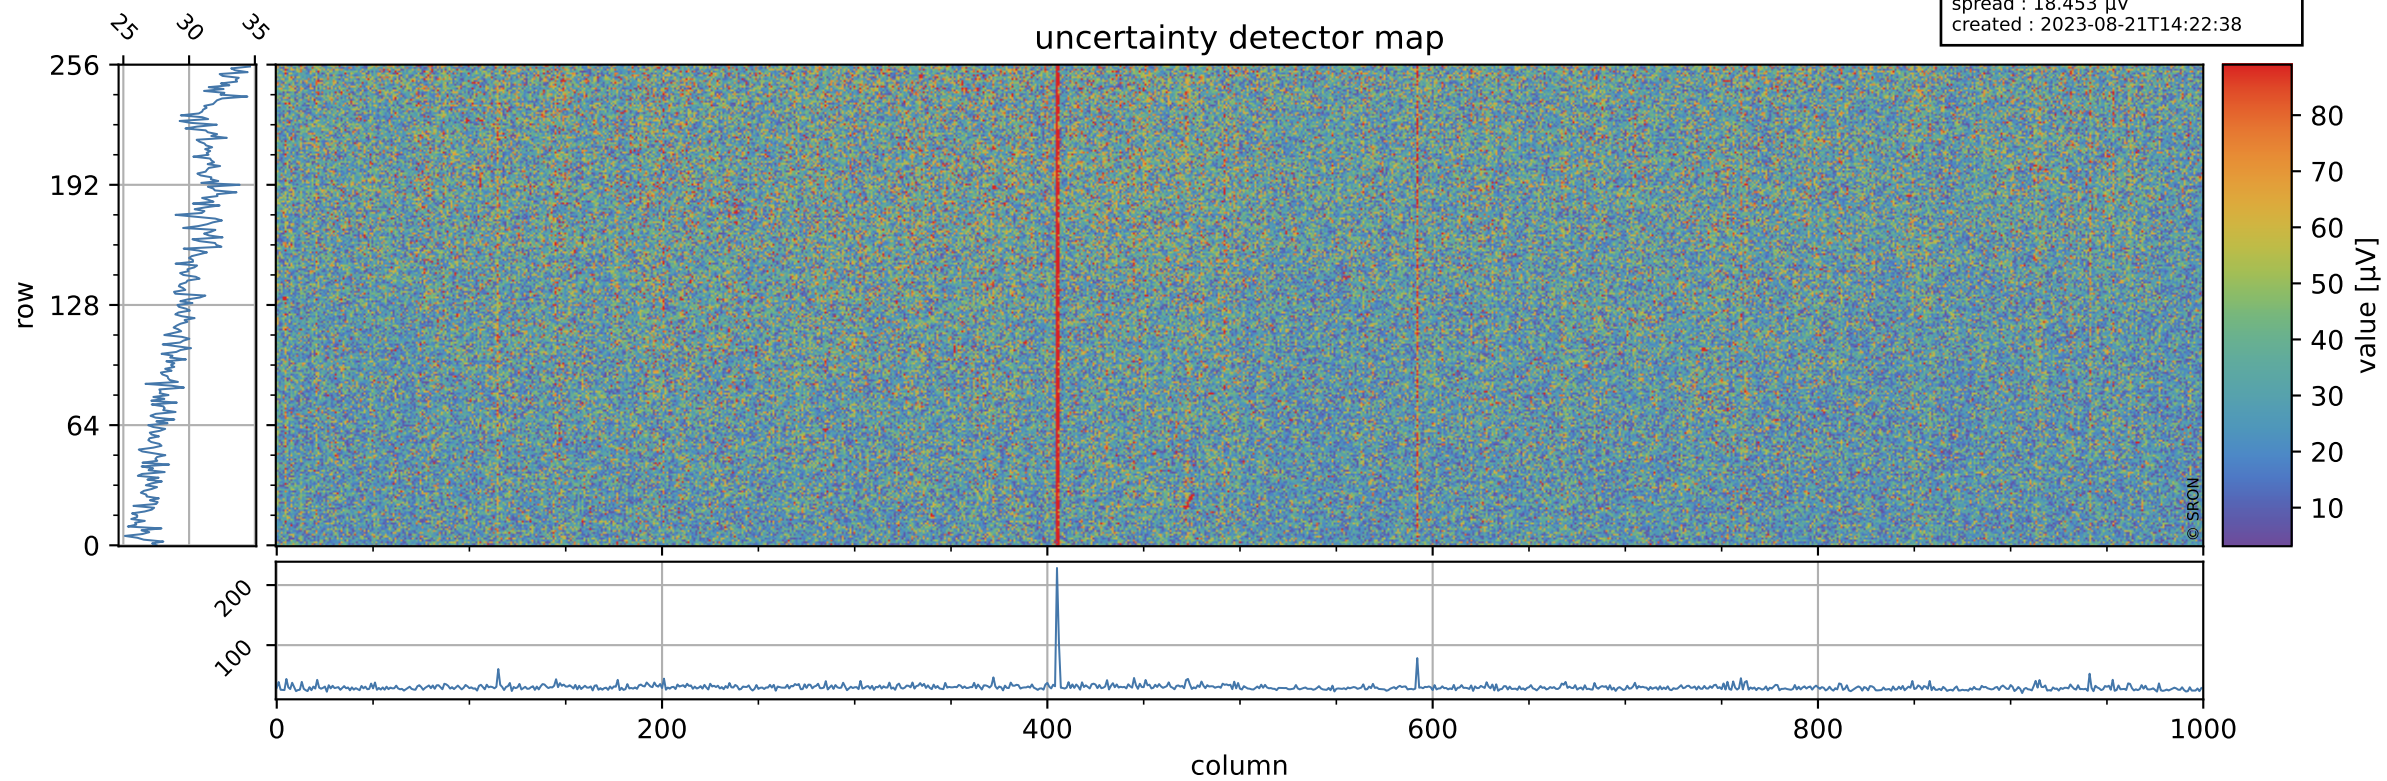

Tropomi SWIR offset (official)

orbits : 19 in [7132, 7177]
coverage : 2019-02-28 / 2019-03-03
median : 0.52596 V
spread : 0.035914 V
created : 2023-08-21T14:22:38

value detector map

Tropomi SWIR offset (official)

orbits : 19 in [7132, 7177]
coverage : 2019-02-28 / 2019-03-03
median : 30.227 μV
spread : 18.453 μV
created : 2023-08-21T14:22:38

Tropomi SWIR offset (official)

orbits : 19 in [7132, 7177]
coverage : 2019-02-28 / 2019-03-03
median : -0.062286 mV
spread : 0.32545 mV
created : 2023-08-21T14:22:39

value compared with SWIR offset CKD

Tropomi SWIR offset (official) ground-tracks of Sentinel-5P

orbits : 19 in [7132, 7177]
coverage : 2019-02-28 / 2019-03-03
created : 2023-08-21T14:22:39

Tropomi SWIR offset (official)

orbits : [2827, 7177]
coverage : 2018-04-30 / 2019-03-03
created : 2023-08-21T14:22:39

trend of detector median & temperatures