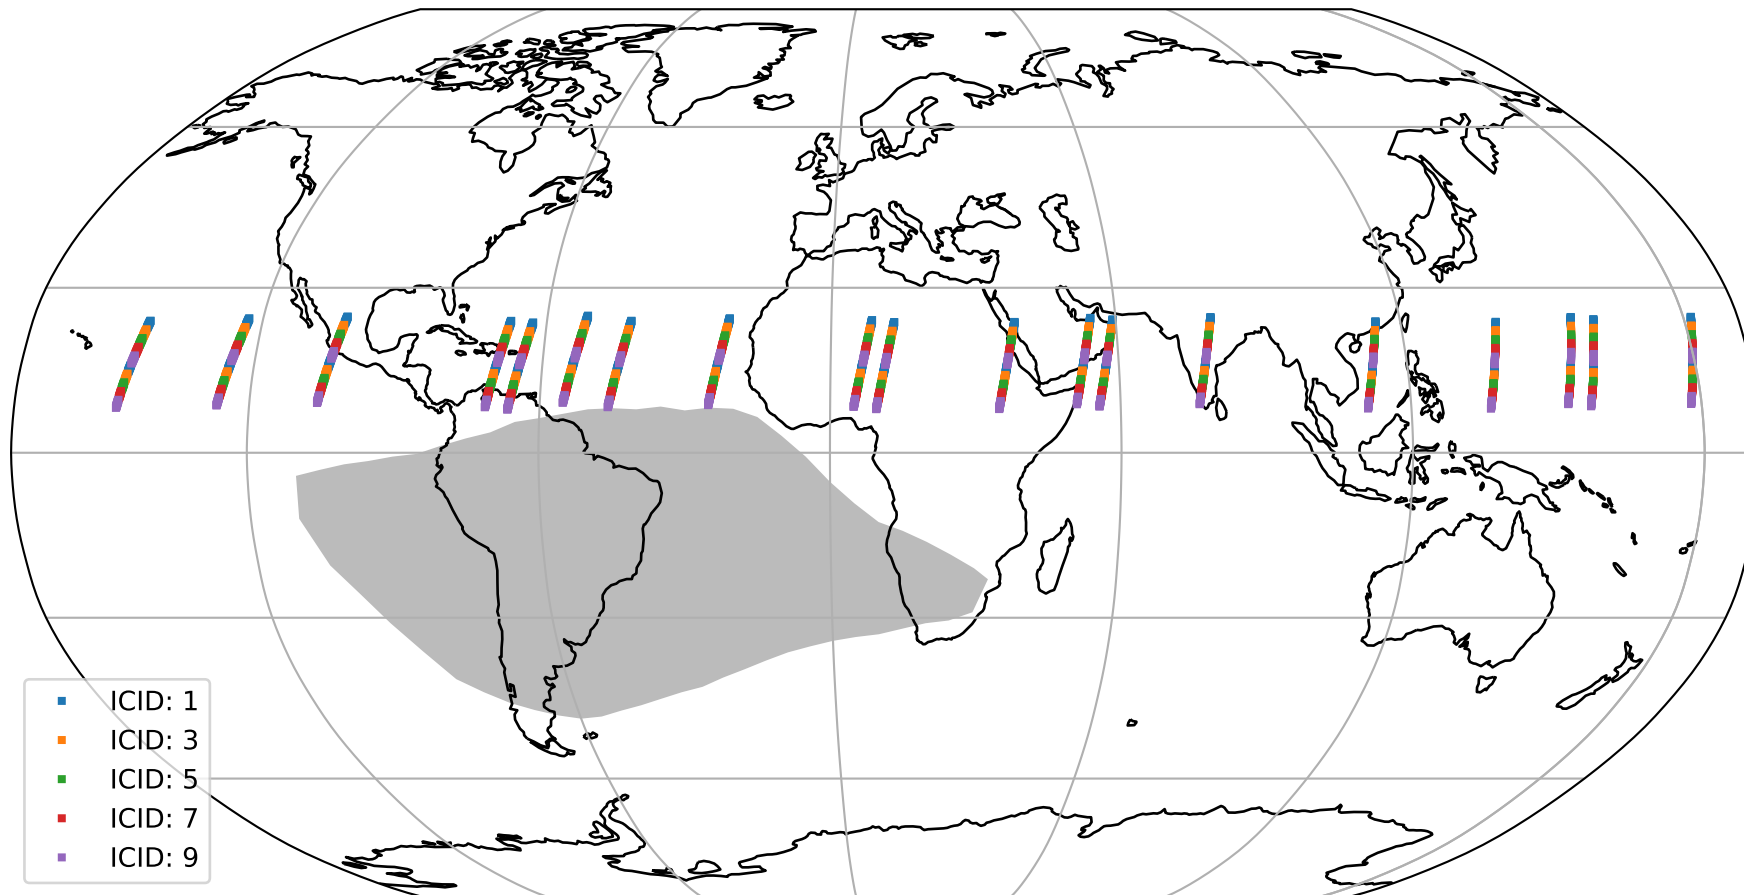

Tropomi SWIR offset (official)

orbits : 19 in [7132, 7177]
coverage : 2019-02-28 / 2019-03-03
median : 0.52596 V
spread : 0.035914 V
created : 2023-08-21T14:22:38

value detector map

Tropomi SWIR offset (official)

orbits : 19 in [7132, 7177]
coverage : 2019-02-28 / 2019-03-03
median : 30.227 μV
spread : 18.453 μV
created : 2023-08-21T14:22:38

Tropomi SWIR offset (official)

orbits : 19 in [7132, 7177]
coverage : 2019-02-28 / 2019-03-03
median : -0.062286 mV
spread : 0.32545 mV
created : 2023-08-21T14:22:39

value compared with SWIR offset CKD

Tropomi SWIR offset (official) ground-tracks of Sentinel-5P

orbits : 19 in [7132, 7177]
coverage : 2019-02-28 / 2019-03-03
created : 2023-08-21T14:22:39

Tropomi SWIR offset (official)

orbits : [2827, 7177]
coverage : 2018-04-30 / 2019-03-03
created : 2023-08-21T14:22:39

trend of detector median & temperatures