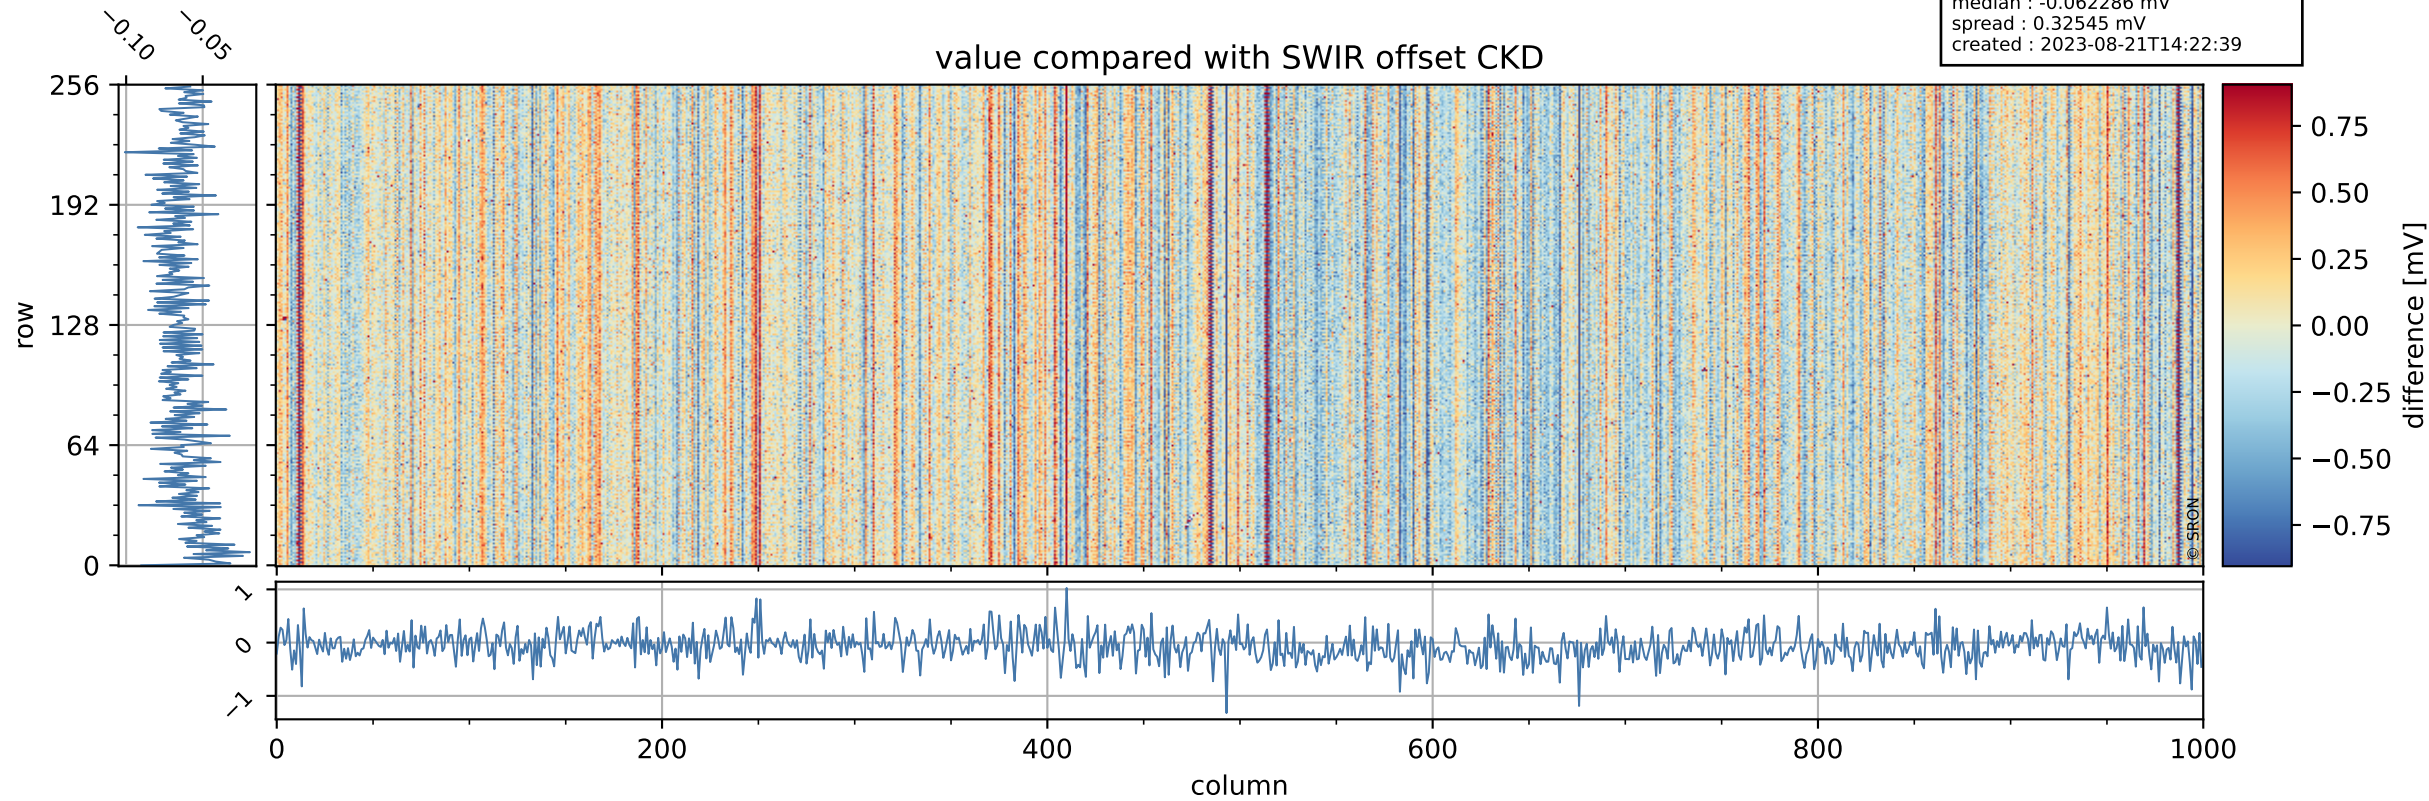

Tropomi SWIR offset (official)

orbits : 19 in [7132, 7177]
coverage : 2019-02-28 / 2019-03-03
median : 0.52596 V
spread : 0.035914 V
created : 2023-08-21T14:22:38

value detector map

Tropomi SWIR offset (official)

orbits : 19 in [7132, 7177]
coverage : 2019-02-28 / 2019-03-03
median : 30.227 μV
spread : 18.453 μV
created : 2023-08-21T14:22:38

Tropomi SWIR offset (official)

orbits : 19 in [7132, 7177]
coverage : 2019-02-28 / 2019-03-03
median : -0.062286 mV
spread : 0.32545 mV
created : 2023-08-21T14:22:39

value compared with SWIR offset CKD

Tropomi SWIR offset (official) ground-tracks of Sentinel-5P

orbits : 19 in [7132, 7177]
coverage : 2019-02-28 / 2019-03-03
created : 2023-08-21T14:22:39

Tropomi SWIR offset (official)

orbits : [2827, 7177]
coverage : 2018-04-30 / 2019-03-03
created : 2023-08-21T14:22:39

trend of detector median & temperatures