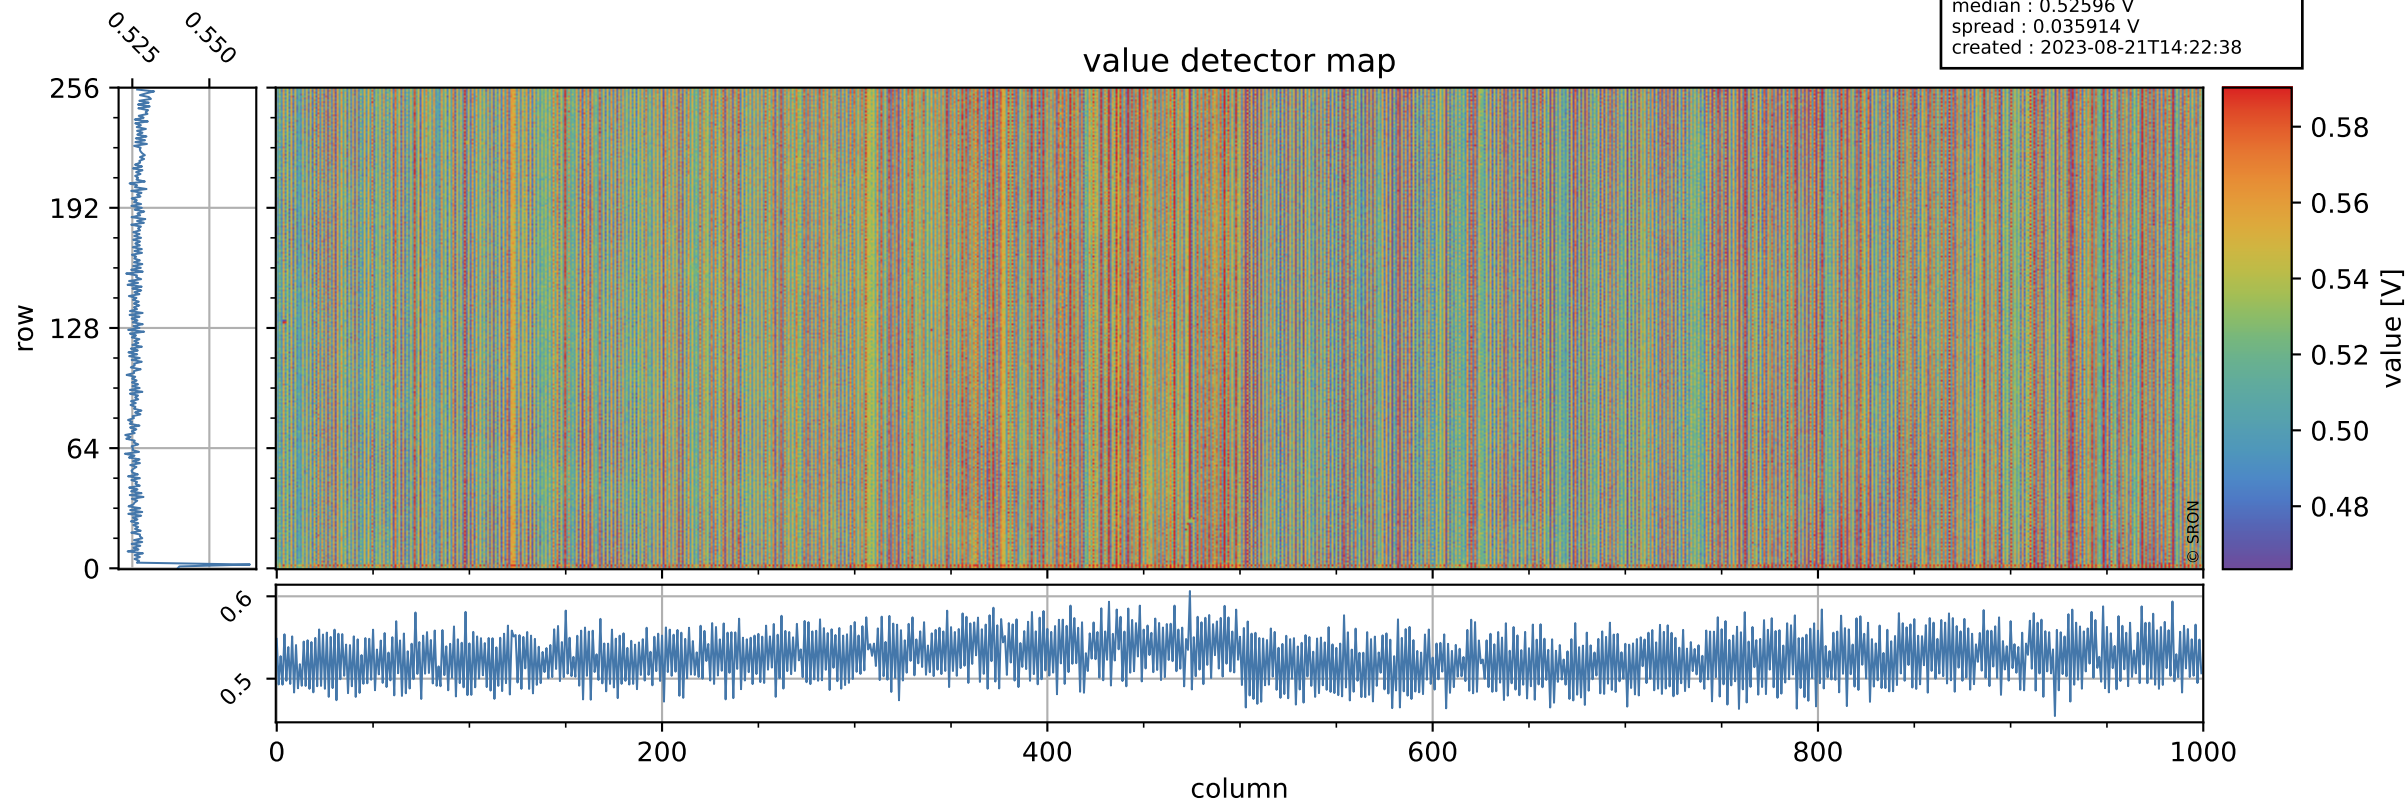

Tropomi SWIR offset (official)

orbits : 19 in [7132, 7177]
coverage : 2019-02-28 / 2019-03-03
median : 0.52596 V
spread : 0.035914 V
created : 2023-08-21T14:22:38

value detector map

Tropomi SWIR offset (official)

orbits : 19 in [7132, 7177]
coverage : 2019-02-28 / 2019-03-03
median : 30.227 μV
spread : 18.453 μV
created : 2023-08-21T14:22:38

Tropomi SWIR offset (official)

orbits : 19 in [7132, 7177]
coverage : 2019-02-28 / 2019-03-03
median : -0.062286 mV
spread : 0.32545 mV
created : 2023-08-21T14:22:39

value compared with SWIR offset CKD

Tropomi SWIR offset (official) ground-tracks of Sentinel-5P

orbits : 19 in [7132, 7177]
coverage : 2019-02-28 / 2019-03-03
created : 2023-08-21T14:22:39

Tropomi SWIR offset (official)

orbits : [2827, 7177]
coverage : 2018-04-30 / 2019-03-03
created : 2023-08-21T14:22:39

trend of detector median & temperatures