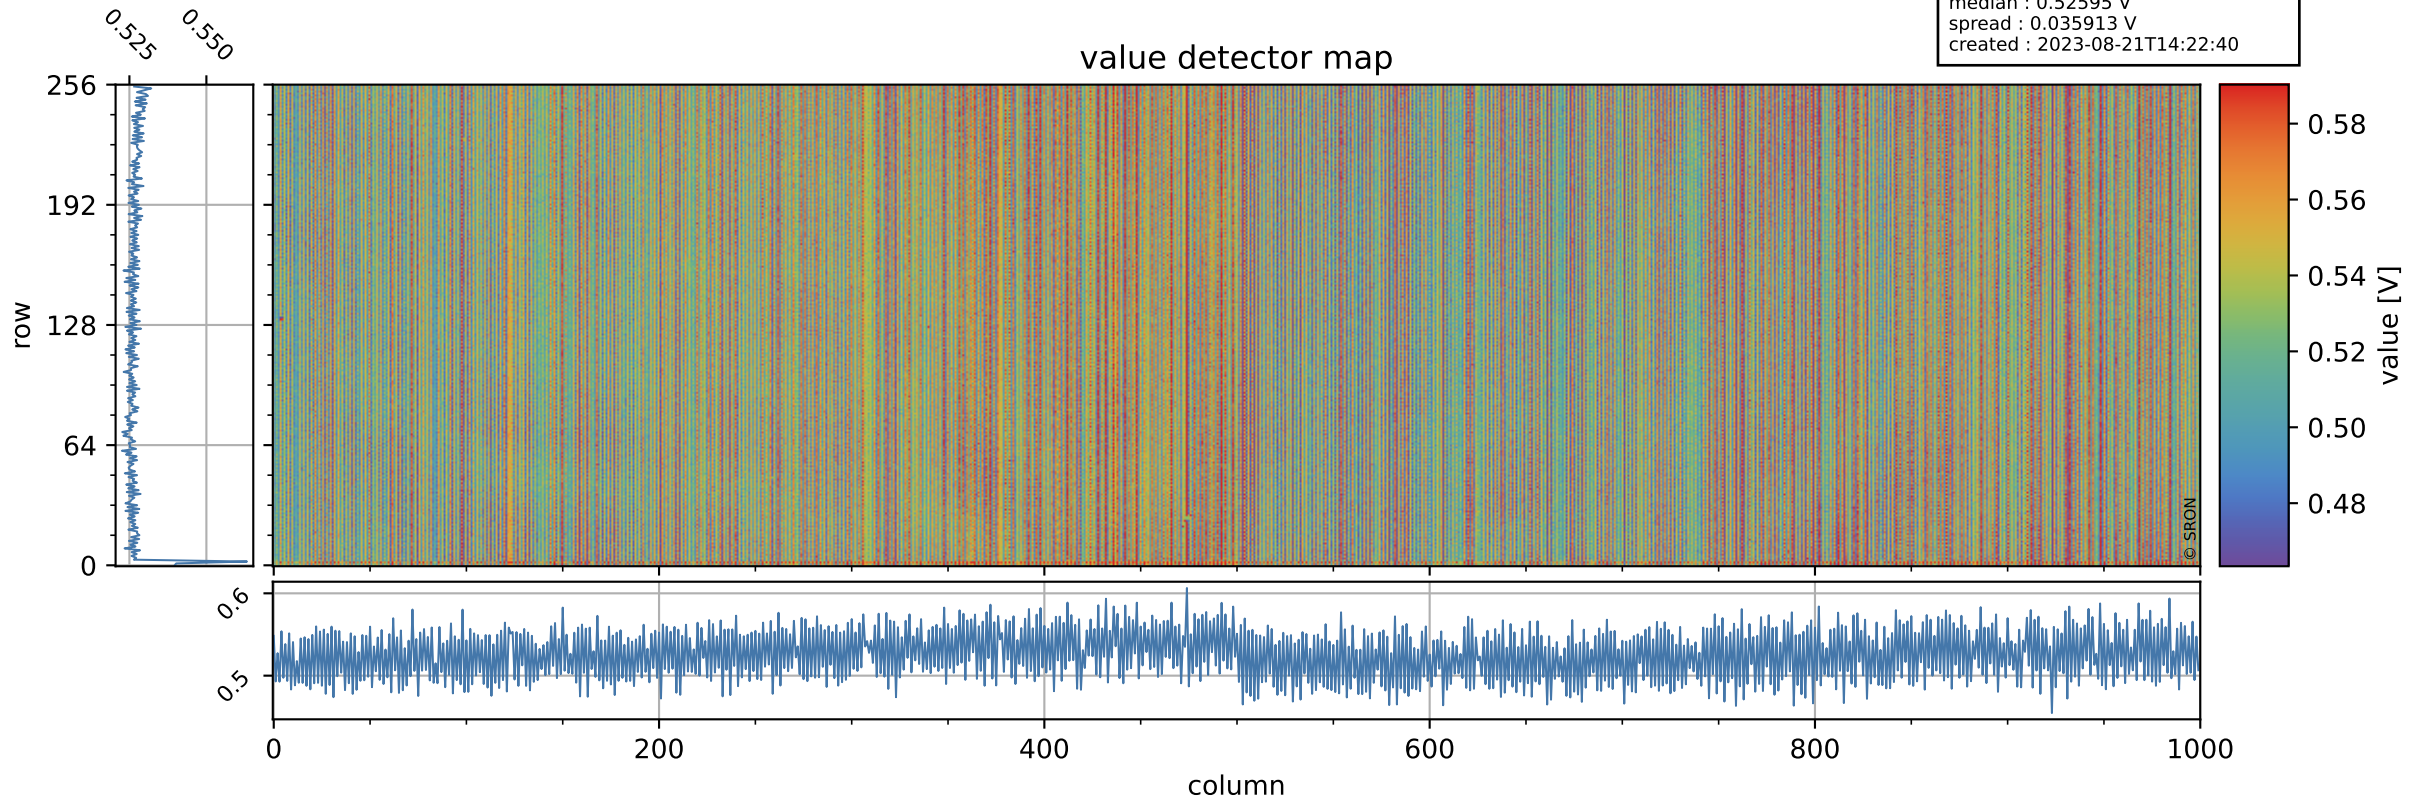

Tropomi SWIR offset (official)

orbits : 18 in [7147, 7192]
coverage : 2019-03-01 / 2019-03-04
median : 0.52595 V
spread : 0.035913 V
created : 2023-08-21T14:22:40

value detector map

Tropomi SWIR offset (official)

orbits : 18 in [7147, 7192]
coverage : 2019-03-01 / 2019-03-04
median : 30.702 μV
spread : 18.589 μV
created : 2023-08-21T14:22:40

Tropomi SWIR offset (official)

orbits : 18 in [7147, 7192]
coverage : 2019-03-01 / 2019-03-04
median : -0.066198 mV
spread : 0.326 mV
created : 2023-08-21T14:22:40

value compared with SWIR offset CKD

Tropomi SWIR offset (official) ground-tracks of Sentinel-5P

orbits : 18 in [7147, 7192]
coverage : 2019-03-01 / 2019-03-04
created : 2023-08-21T14:22:41

Tropomi SWIR offset (official)

orbits : [2827, 7192]
coverage : 2018-04-30 / 2019-03-04
created : 2023-08-21T14:22:41

trend of detector median & temperatures