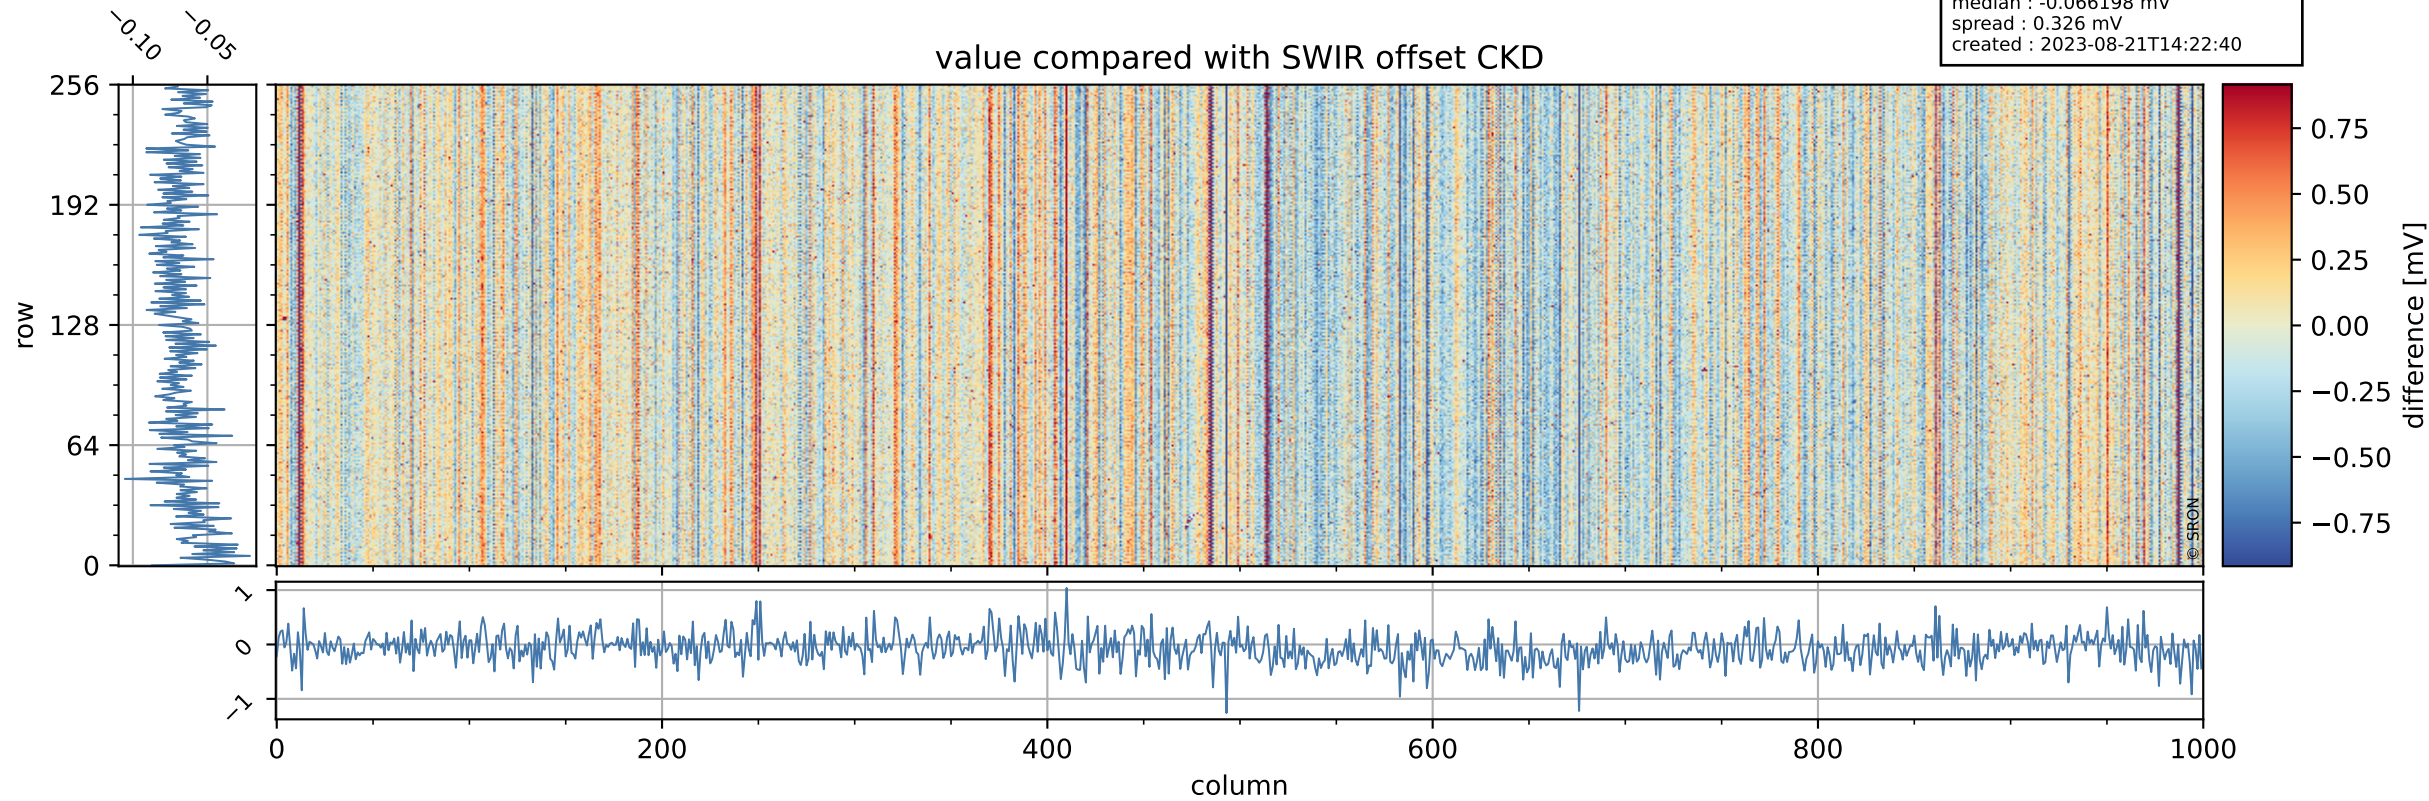

Tropomi SWIR offset (official)

orbits : 18 in [7147, 7192]
coverage : 2019-03-01 / 2019-03-04
median : 0.52595 V
spread : 0.035913 V
created : 2023-08-21T14:22:40

value detector map

Tropomi SWIR offset (official)

orbits : 18 in [7147, 7192]
coverage : 2019-03-01 / 2019-03-04
median : 30.702 μV
spread : 18.589 μV
created : 2023-08-21T14:22:40

Tropomi SWIR offset (official)

orbits : 18 in [7147, 7192]
coverage : 2019-03-01 / 2019-03-04
median : -0.066198 mV
spread : 0.326 mV
created : 2023-08-21T14:22:40

value compared with SWIR offset CKD

Tropomi SWIR offset (official) ground-tracks of Sentinel-5P

orbits : 18 in [7147, 7192]
coverage : 2019-03-01 / 2019-03-04
created : 2023-08-21T14:22:41

Tropomi SWIR offset (official)

orbits : [2827, 7192]
coverage : 2018-04-30 / 2019-03-04
created : 2023-08-21T14:22:41

trend of detector median & temperatures