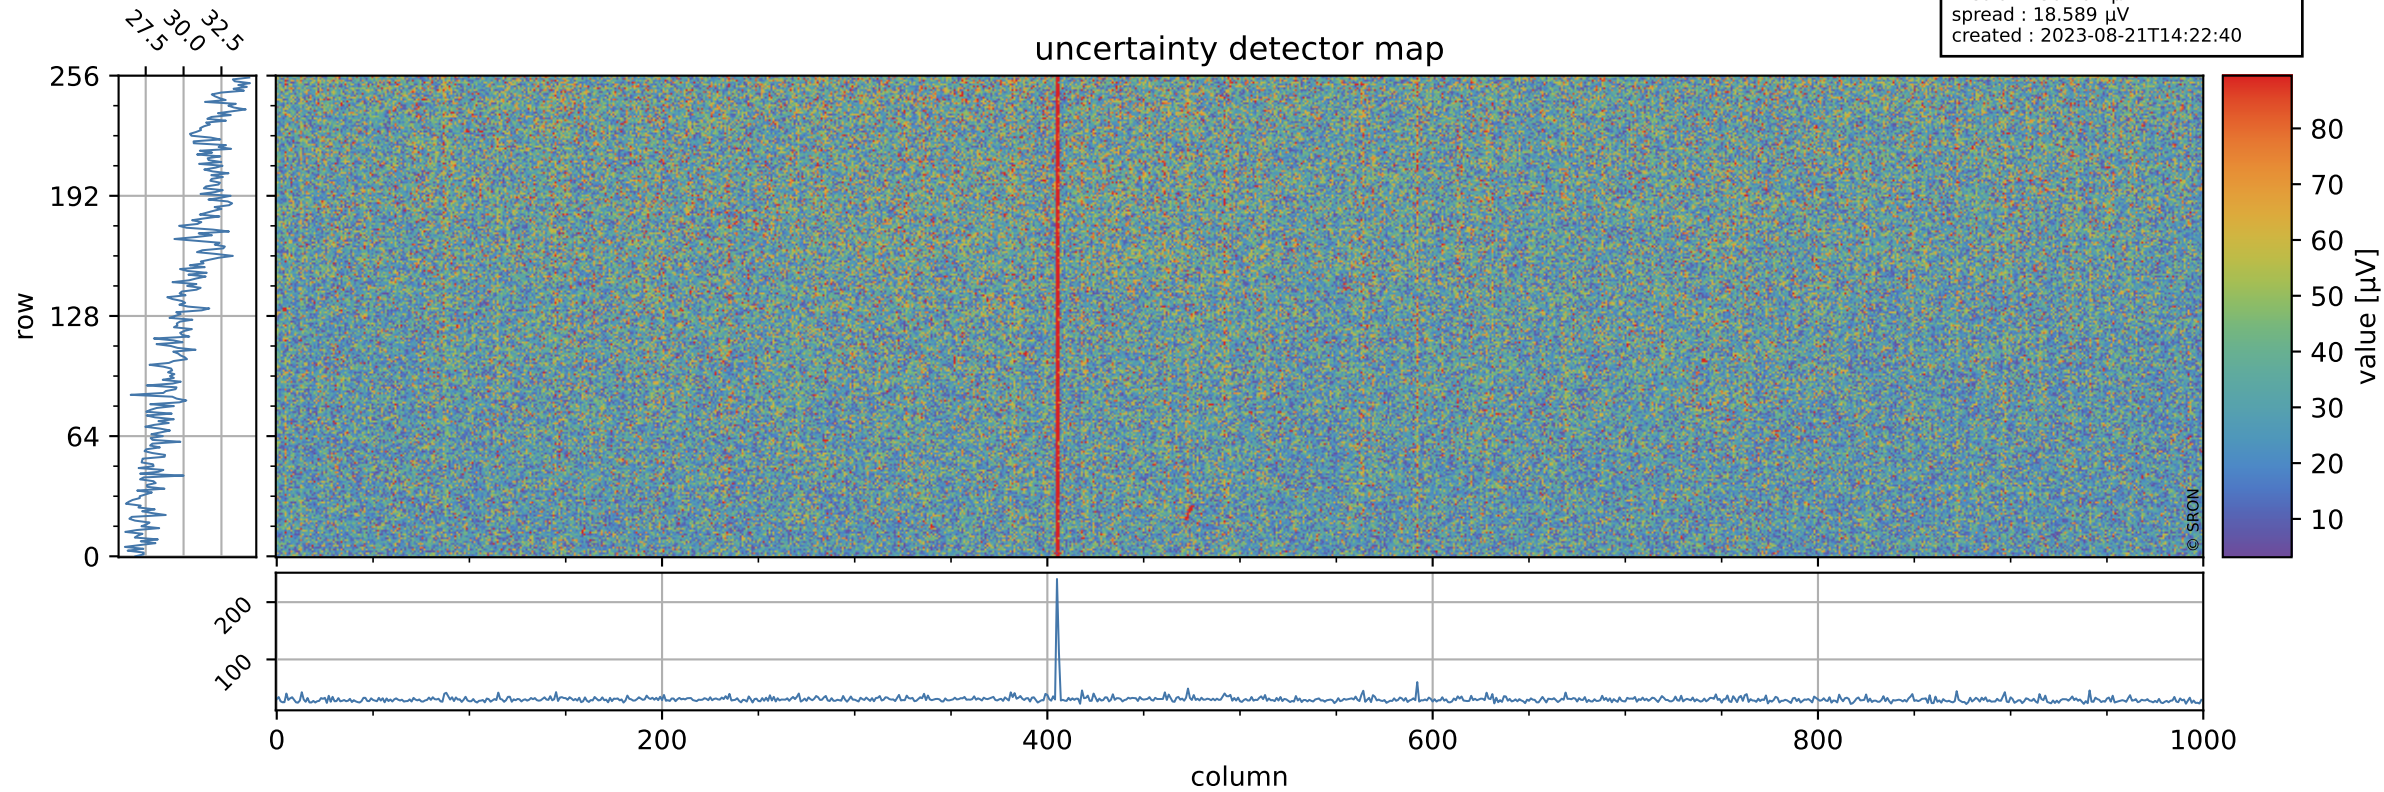

Tropomi SWIR offset (official)

orbits : 18 in [7147, 7192]
coverage : 2019-03-01 / 2019-03-04
median : 0.52595 V
spread : 0.035913 V
created : 2023-08-21T14:22:40

value detector map

Tropomi SWIR offset (official)

orbits : 18 in [7147, 7192]
coverage : 2019-03-01 / 2019-03-04
median : 30.702 μV
spread : 18.589 μV
created : 2023-08-21T14:22:40

Tropomi SWIR offset (official)

orbits : 18 in [7147, 7192]
coverage : 2019-03-01 / 2019-03-04
median : -0.066198 mV
spread : 0.326 mV
created : 2023-08-21T14:22:40

value compared with SWIR offset CKD

Tropomi SWIR offset (official) ground-tracks of Sentinel-5P

orbits : 18 in [7147, 7192]
coverage : 2019-03-01 / 2019-03-04
created : 2023-08-21T14:22:41

Tropomi SWIR offset (official)

orbits : [2827, 7192]
coverage : 2018-04-30 / 2019-03-04
created : 2023-08-21T14:22:41

trend of detector median & temperatures