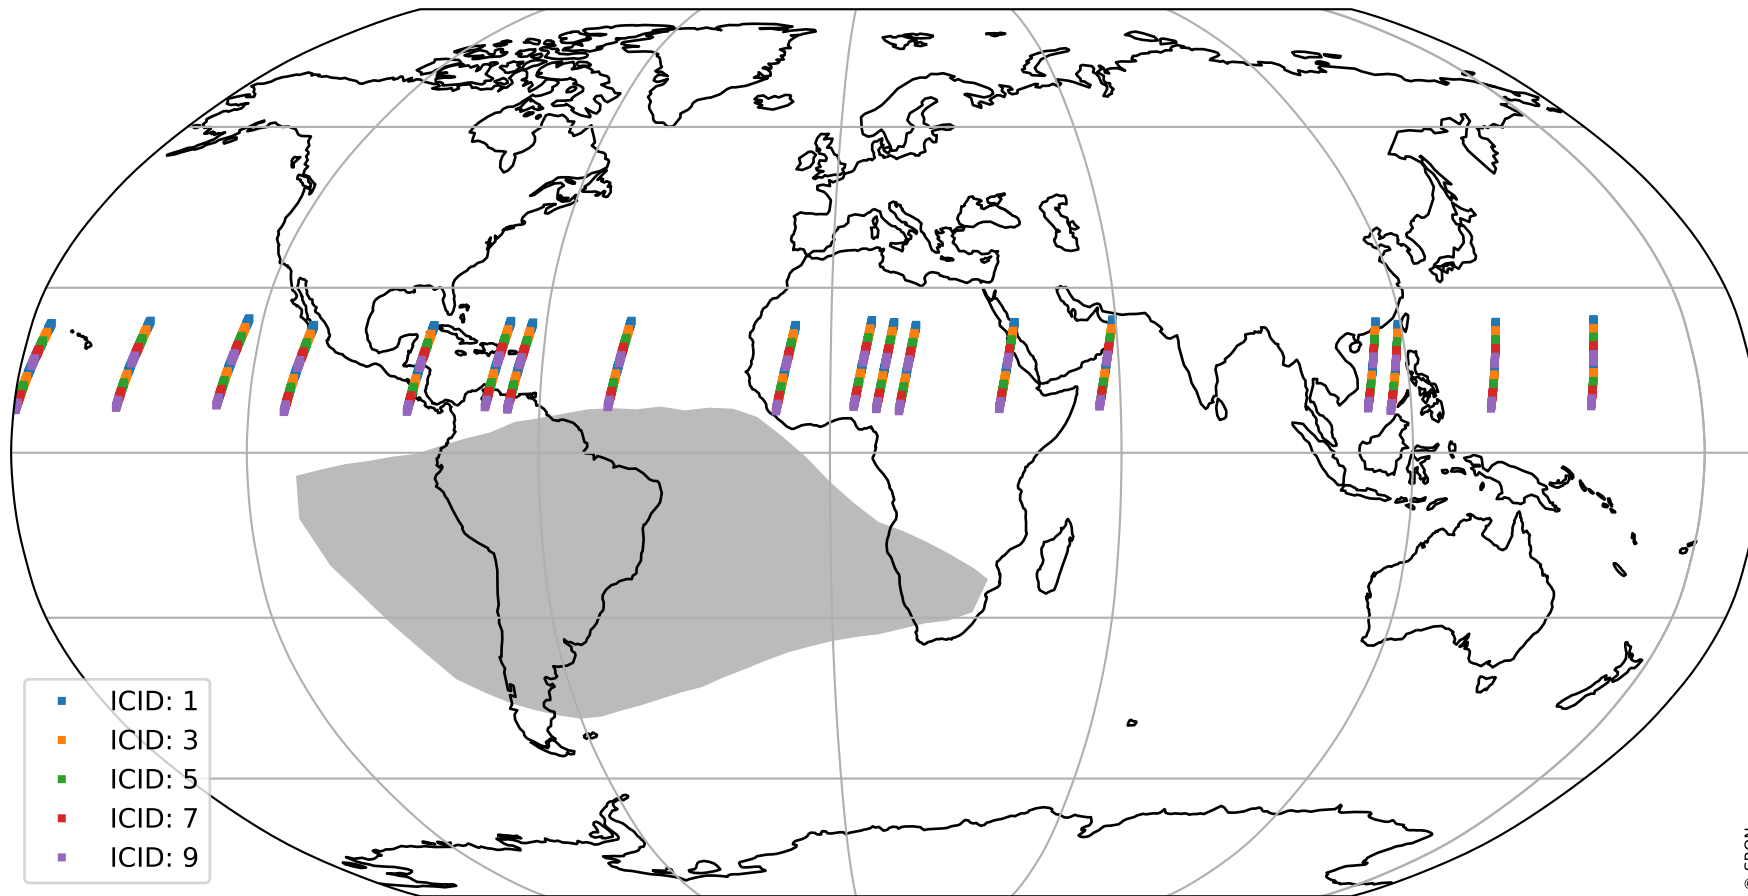

Tropomi SWIR offset (official)

orbits : 18 in [7147, 7192]
coverage : 2019-03-01 / 2019-03-04
median : 0.52595 V
spread : 0.035913 V
created : 2023-08-21T14:22:40

value detector map

Tropomi SWIR offset (official)

orbits : 18 in [7147, 7192]
coverage : 2019-03-01 / 2019-03-04
median : 30.702 μV
spread : 18.589 μV
created : 2023-08-21T14:22:40

Tropomi SWIR offset (official)

orbits : 18 in [7147, 7192]
coverage : 2019-03-01 / 2019-03-04
median : -0.066198 mV
spread : 0.326 mV
created : 2023-08-21T14:22:40

value compared with SWIR offset CKD

Tropomi SWIR offset (official) ground-tracks of Sentinel-5P

orbits : 18 in [7147, 7192]
coverage : 2019-03-01 / 2019-03-04
created : 2023-08-21T14:22:41

Tropomi SWIR offset (official)

orbits : [2827, 7192]
coverage : 2018-04-30 / 2019-03-04
created : 2023-08-21T14:22:41

trend of detector median & temperatures