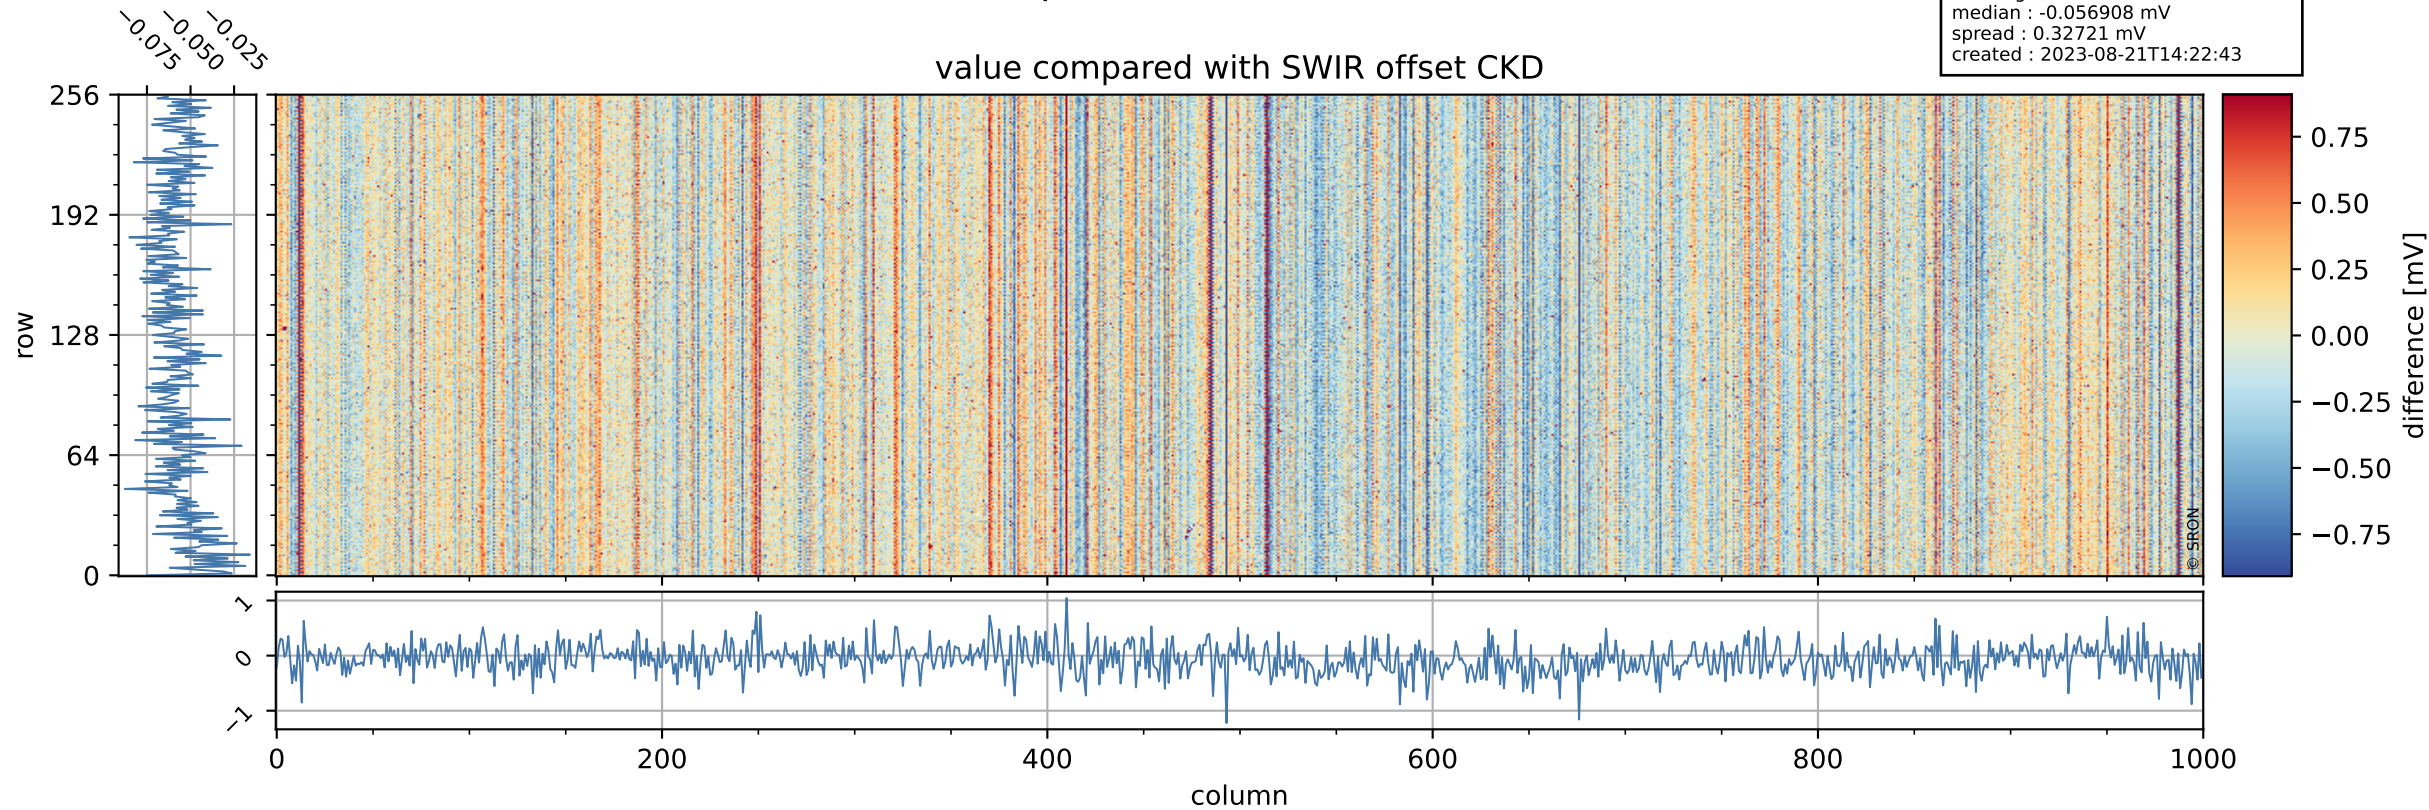

## value detector map

# Tropomi SWIR offset (official)

orbits : 19 in [7162, 7207]  
coverage : 2019-03-02 / 2019-03-05  
median : 30.447  $\mu\text{V}$   
spread : 18.62  $\mu\text{V}$   
created : 2023-08-21T14:22:42

# Tropomi SWIR offset (official)

orbits : 19 in [7162, 7207]  
coverage : 2019-03-02 / 2019-03-05  
median : -0.056908 mV  
spread : 0.32721 mV  
created : 2023-08-21T14:22:43

value compared with SWIR offset CKD

# Tropomi SWIR offset (official) ground-tracks of Sentinel-5P

orbits : 19 in [7162, 7207]  
coverage : 2019-03-02 / 2019-03-05  
created : 2023-08-21T14:22:43