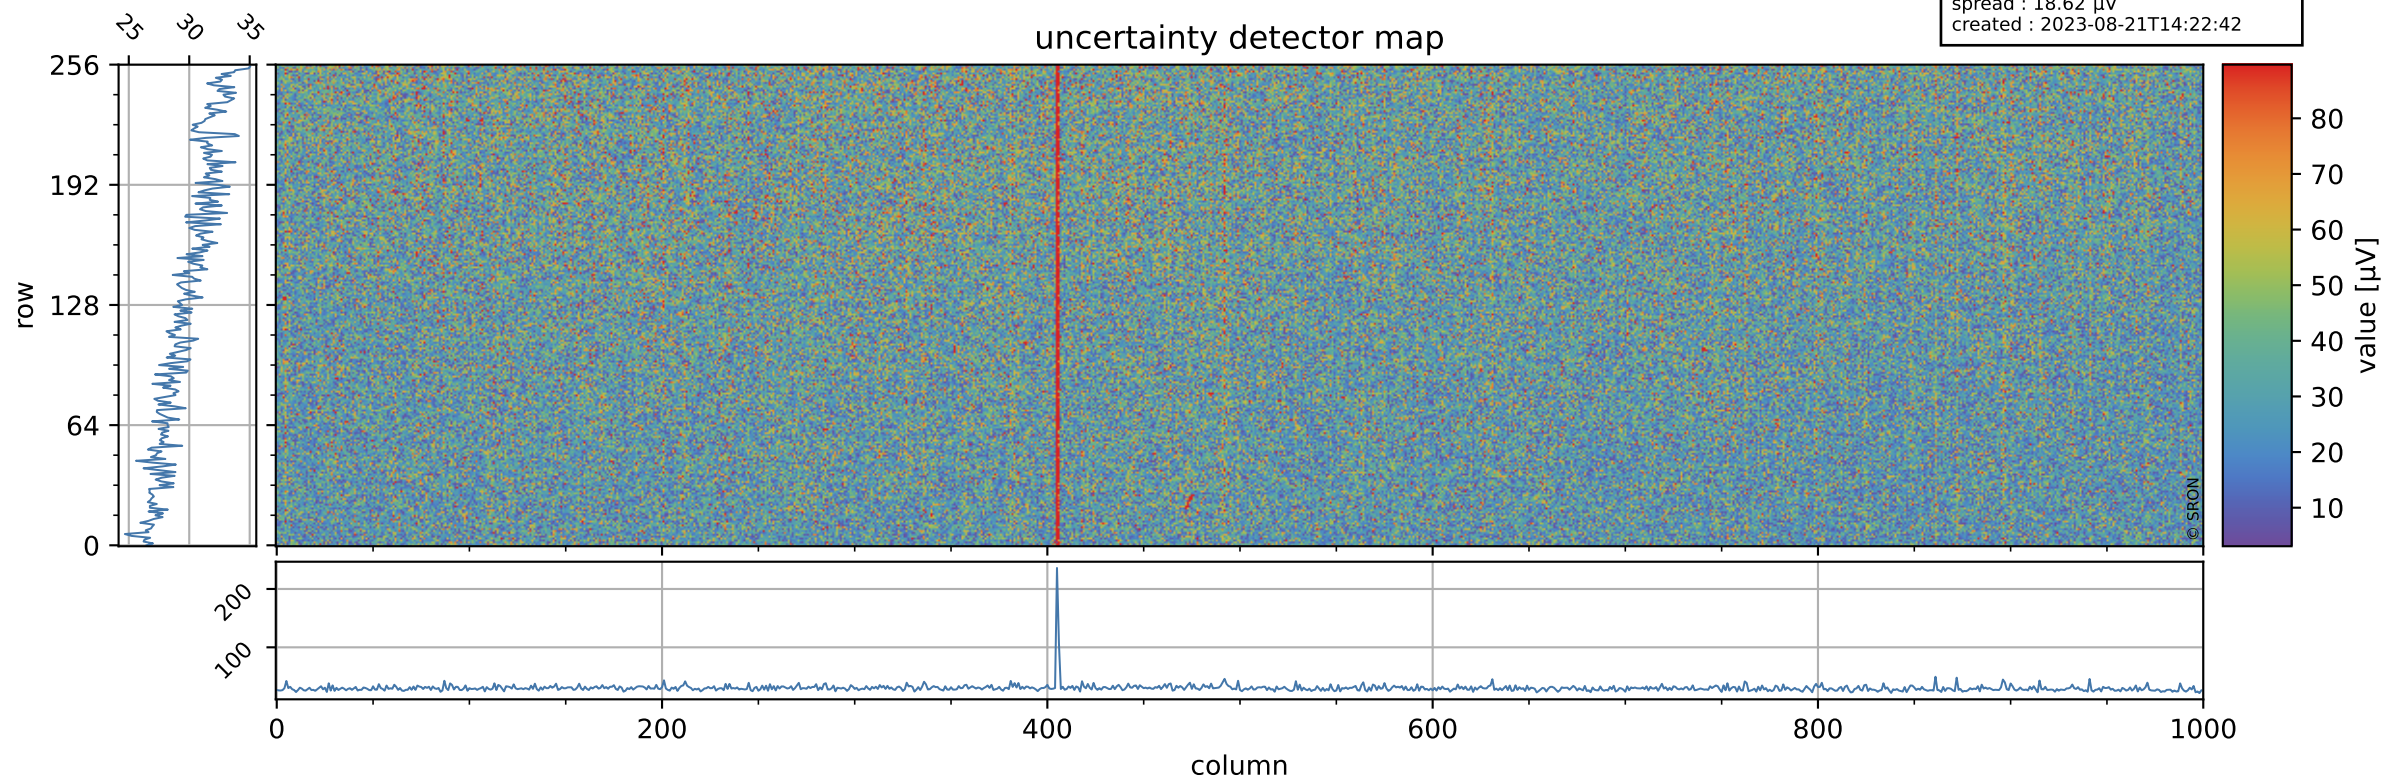

# Tropomi SWIR offset (official)

orbits : 19 in [7162, 7207]  
coverage : 2019-03-02 / 2019-03-05  
median : 0.52596 V  
spread : 0.035912 V  
created : 2023-08-21T14:22:42

## value detector map

# Tropomi SWIR offset (official)

orbits : 19 in [7162, 7207]  
coverage : 2019-03-02 / 2019-03-05  
median : 30.447  $\mu\text{V}$   
spread : 18.62  $\mu\text{V}$   
created : 2023-08-21T14:22:42

# Tropomi SWIR offset (official) ground-tracks of Sentinel-5P

orbits : 19 in [7162, 7207]  
coverage : 2019-03-02 / 2019-03-05  
created : 2023-08-21T14:22:43