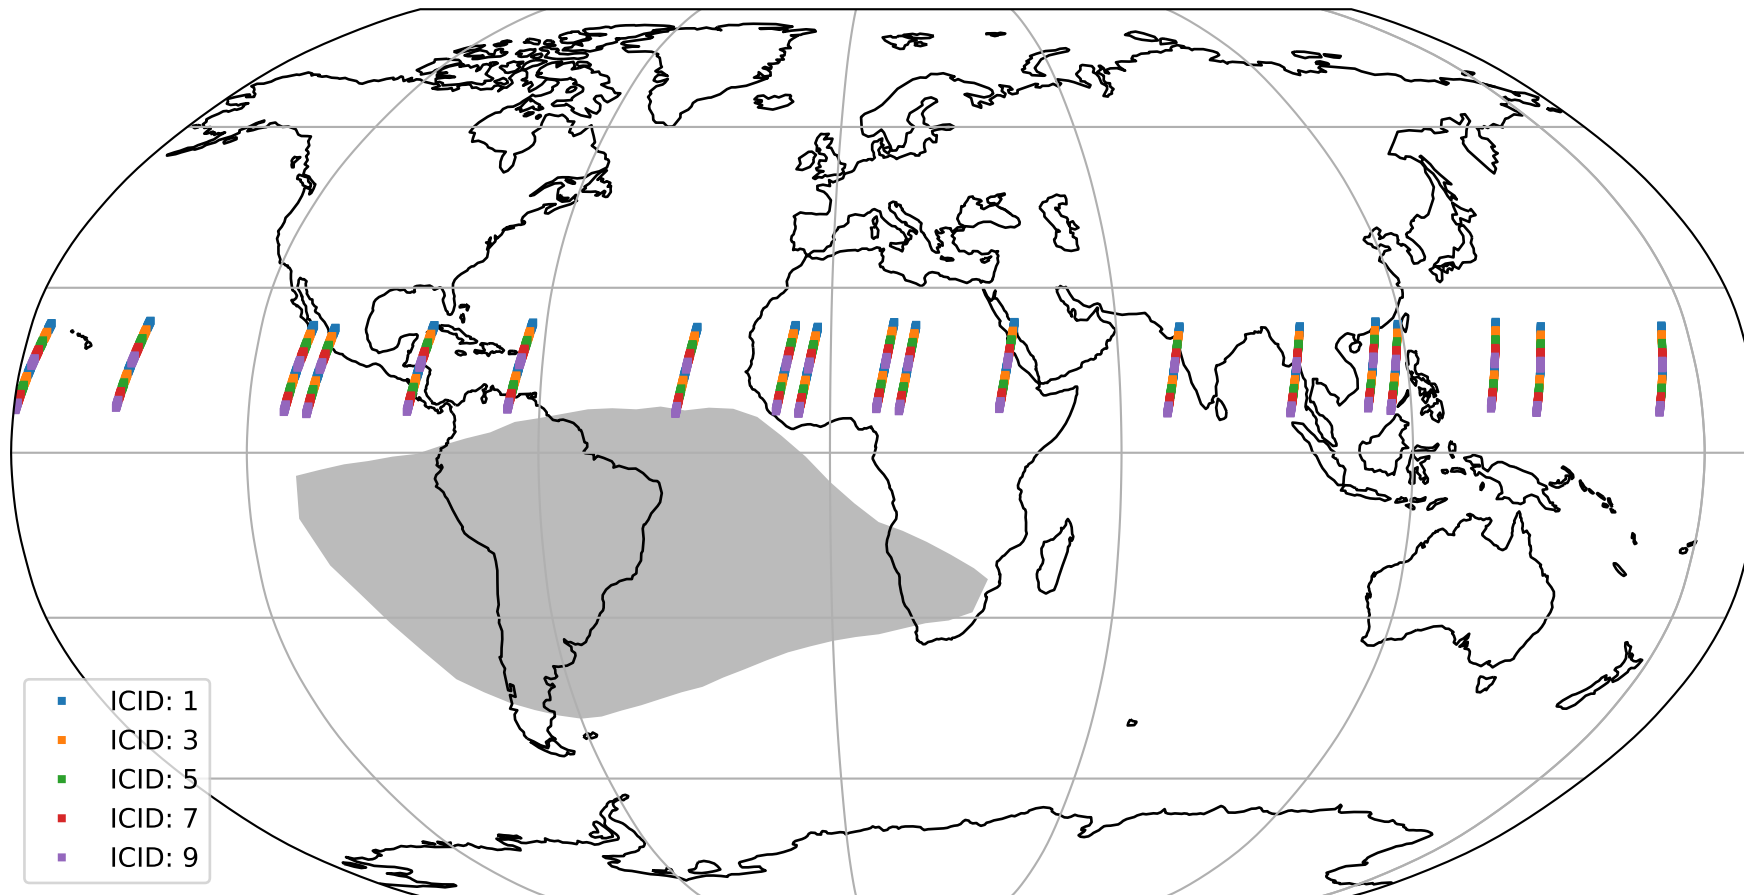

# Tropomi SWIR offset (official)

orbits : 19 in [7162, 7207]  
coverage : 2019-03-02 / 2019-03-05  
median : 30.447  $\mu\text{V}$   
spread : 18.62  $\mu\text{V}$   
created : 2023-08-21T14:22:42

# Tropomi SWIR offset (official)

orbits : 19 in [7162, 7207]  
coverage : 2019-03-02 / 2019-03-05  
median : -0.056908 mV  
spread : 0.32721 mV  
created : 2023-08-21T14:22:43

value compared with SWIR offset CKD

# Tropomi SWIR offset (official) ground-tracks of Sentinel-5P

orbits : 19 in [7162, 7207]  
coverage : 2019-03-02 / 2019-03-05  
created : 2023-08-21T14:22:43

# Tropomi SWIR offset (official)

orbits : [2827, 7207]  
coverage : 2018-04-30 / 2019-03-05  
created : 2023-08-21T14:22:43