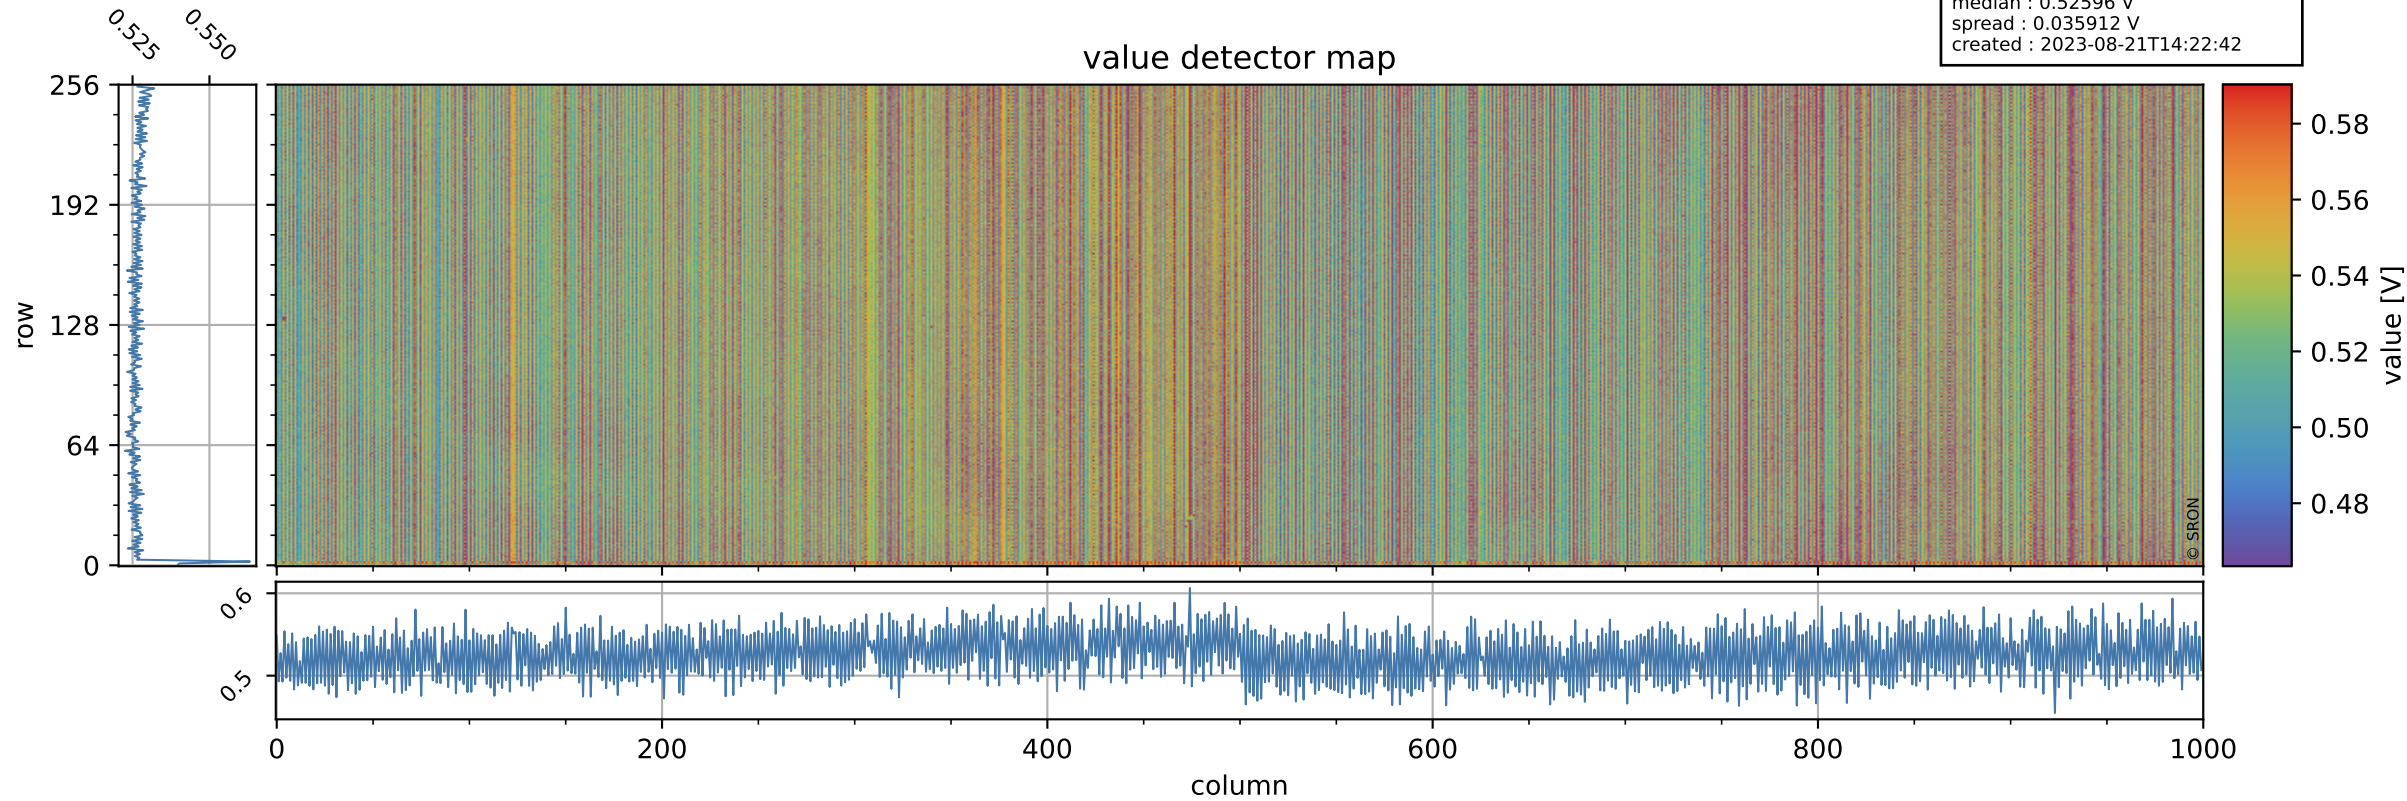

# Tropomi SWIR offset (official)

orbits : 19 in [7162, 7207]  
coverage : 2019-03-02 / 2019-03-05  
median : 0.52596 V  
spread : 0.035912 V  
created : 2023-08-21T14:22:42

## value detector map

# Tropomi SWIR offset (official)

orbits : 19 in [7162, 7207]  
coverage : 2019-03-02 / 2019-03-05  
median : 30.447  $\mu\text{V}$   
spread : 18.62  $\mu\text{V}$   
created : 2023-08-21T14:22:42

# Tropomi SWIR offset (official) ground-tracks of Sentinel-5P

orbits : 19 in [7162, 7207]  
coverage : 2019-03-02 / 2019-03-05  
created : 2023-08-21T14:22:43