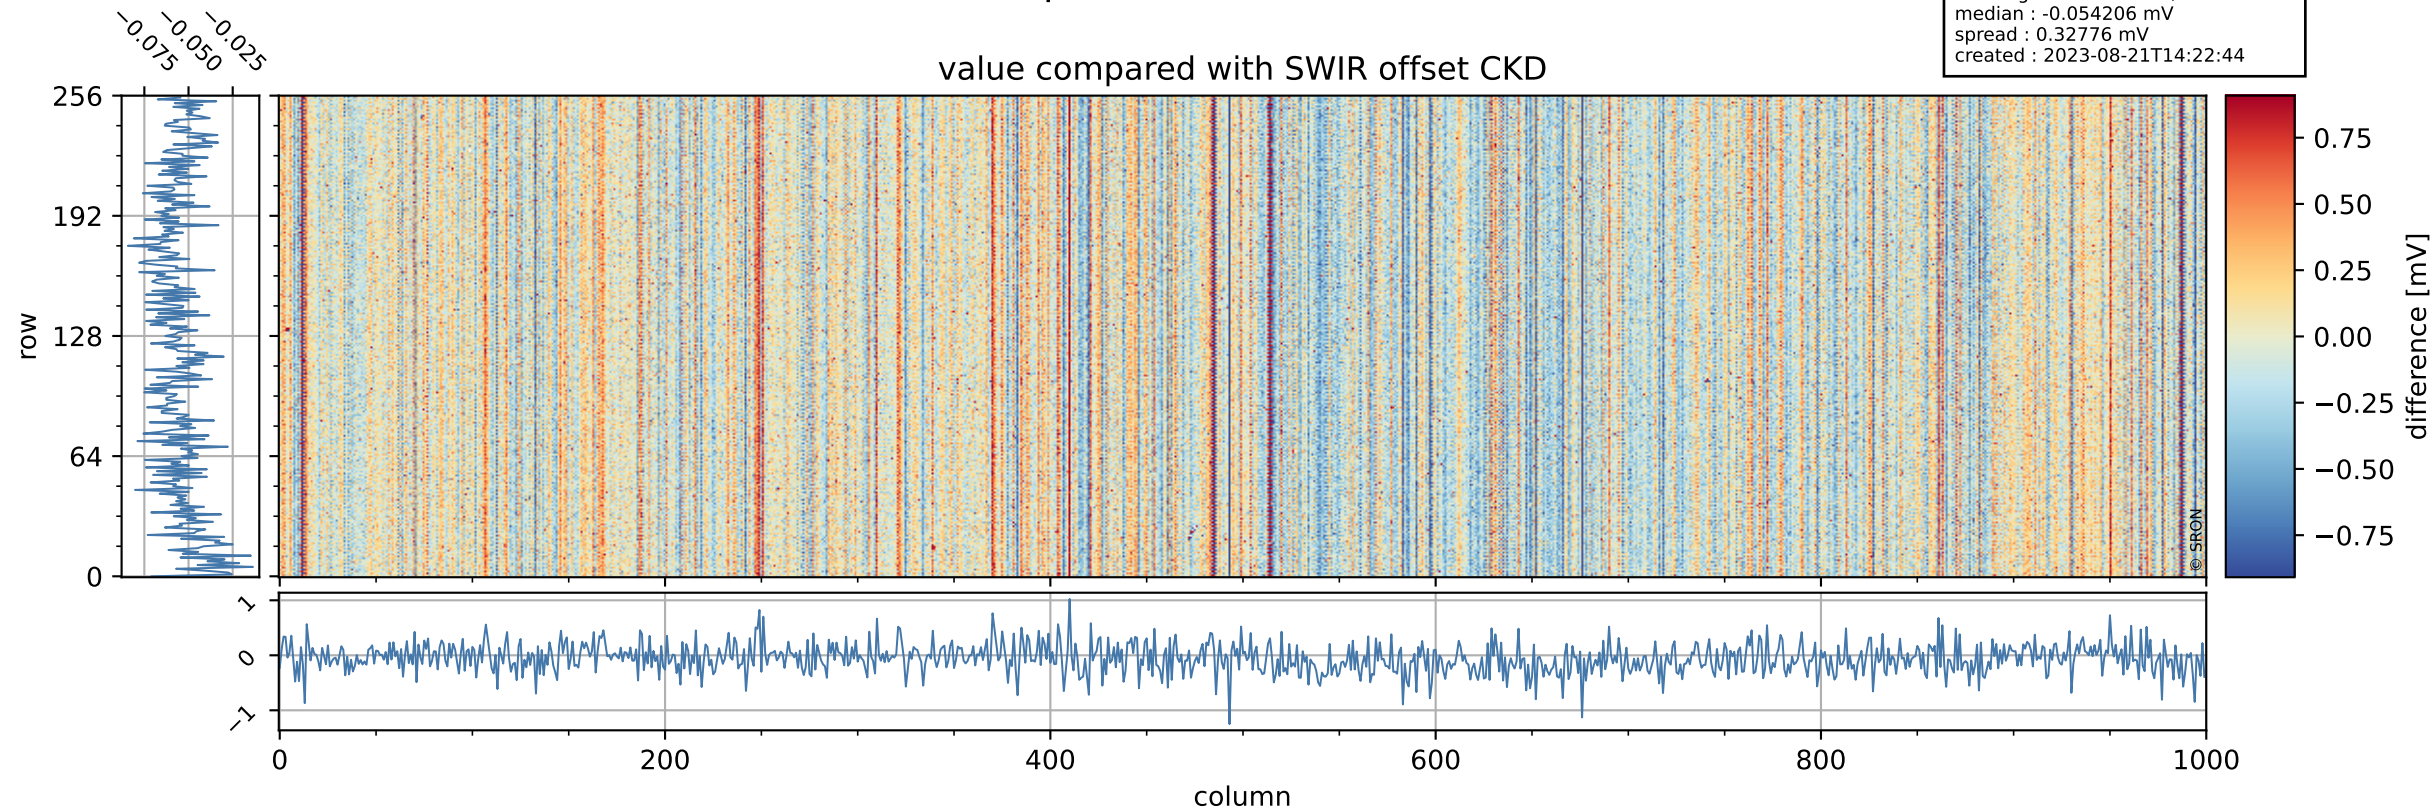

Tropomi SWIR offset (official)

orbits : 19 in [7177, 7222]
coverage : 2019-03-03 / 2019-03-06
median : 0.52597 V
spread : 0.035911 V
created : 2023-08-21T14:22:44

value detector map

Tropomi SWIR offset (official)

orbits : 19 in [7177, 7222]
coverage : 2019-03-03 / 2019-03-06
median : 30.264 μV
spread : 18.432 μV
created : 2023-08-21T14:22:44

Tropomi SWIR offset (official)

value compared with SWIR offset CKD

orbits : 19 in [7177, 7222]
coverage : 2019-03-03 / 2019-03-06
median : -0.054206 mV
spread : 0.32776 mV
created : 2023-08-21T14:22:44

Tropomi SWIR offset (official) ground-tracks of Sentinel-5P

orbits : 19 in [7177, 7222]
coverage : 2019-03-03 / 2019-03-06
created : 2023-08-21T14:22:45

Tropomi SWIR offset (official)

orbits : [2827, 7222]
coverage : 2018-04-30 / 2019-03-06
created : 2023-08-21T14:22:45

trend of detector median & temperatures