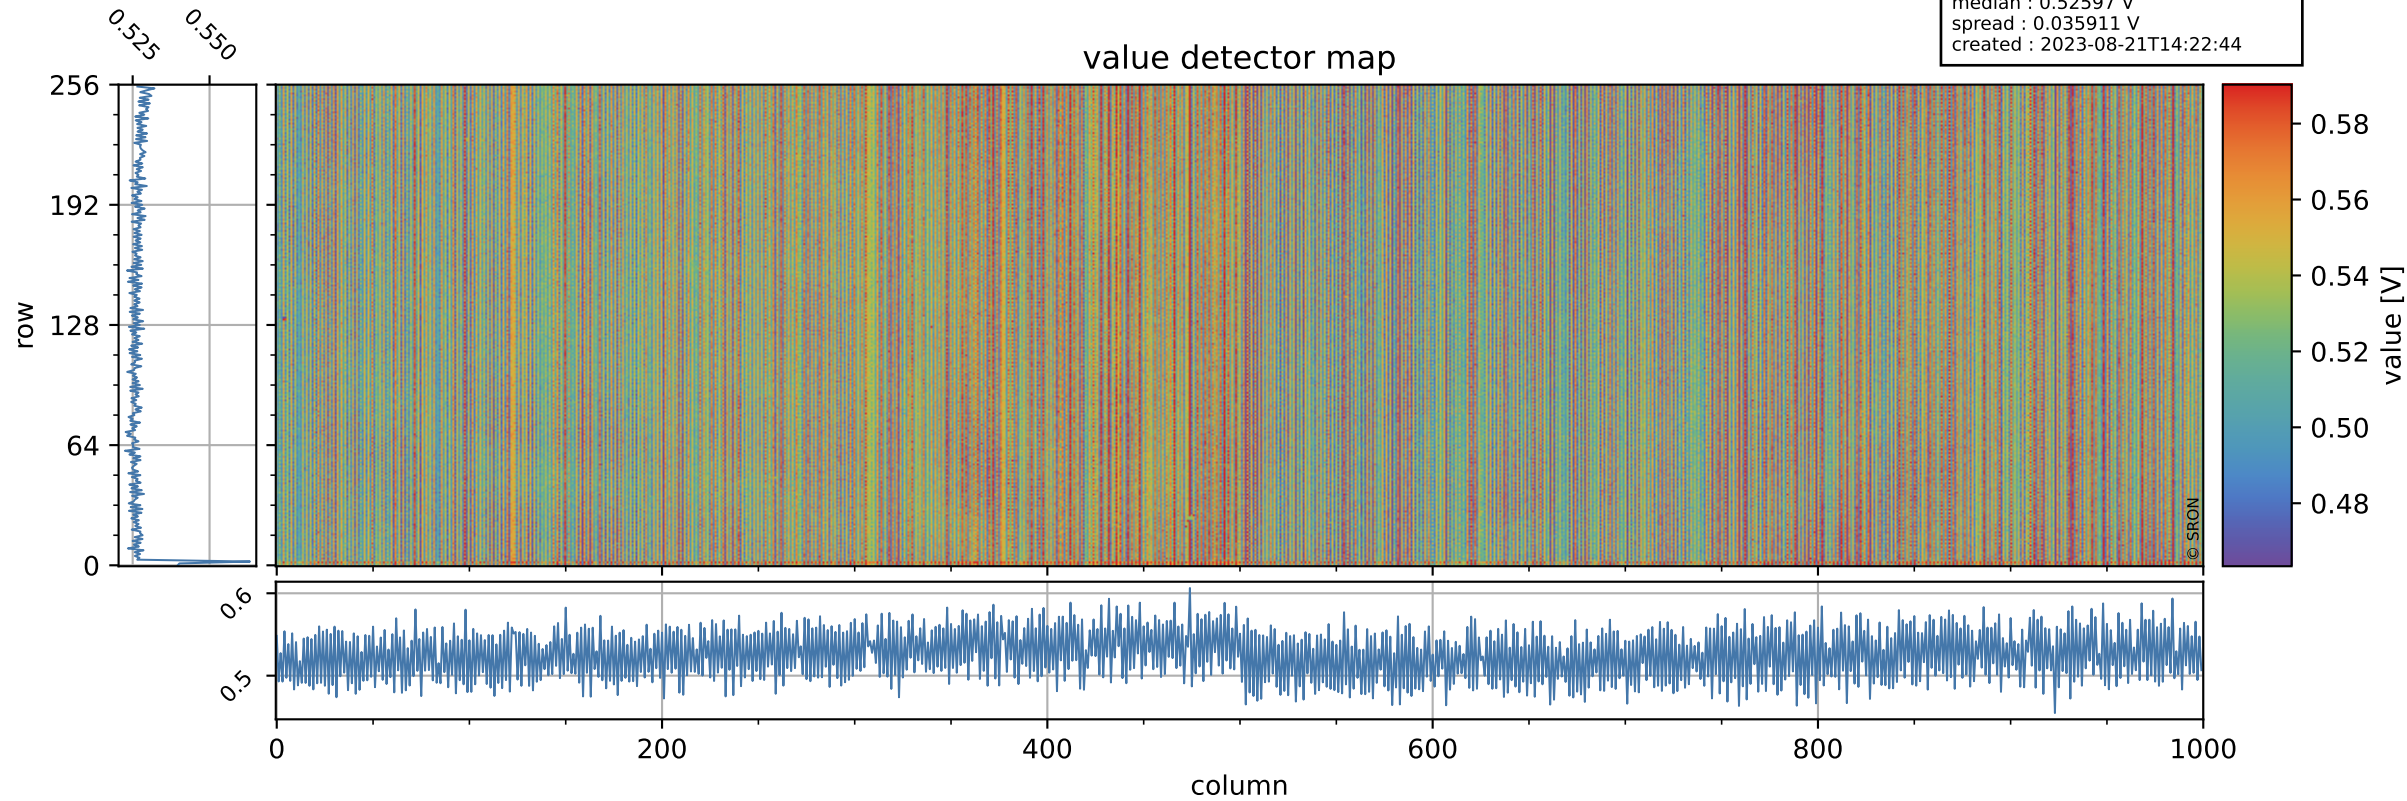

Tropomi SWIR offset (official)

orbits : 19 in [7177, 7222]
coverage : 2019-03-03 / 2019-03-06
median : 0.52597 V
spread : 0.035911 V
created : 2023-08-21T14:22:44

value detector map

Tropomi SWIR offset (official)

orbits : 19 in [7177, 7222]
coverage : 2019-03-03 / 2019-03-06
median : 30.264 μV
spread : 18.432 μV
created : 2023-08-21T14:22:44

Tropomi SWIR offset (official)

value compared with SWIR offset CKD

orbits : 19 in [7177, 7222]
coverage : 2019-03-03 / 2019-03-06
median : -0.054206 mV
spread : 0.32776 mV
created : 2023-08-21T14:22:44

Tropomi SWIR offset (official) ground-tracks of Sentinel-5P

orbits : 19 in [7177, 7222]
coverage : 2019-03-03 / 2019-03-06
created : 2023-08-21T14:22:45

Tropomi SWIR offset (official)

orbits : [2827, 7222]
coverage : 2018-04-30 / 2019-03-06
created : 2023-08-21T14:22:45

trend of detector median & temperatures