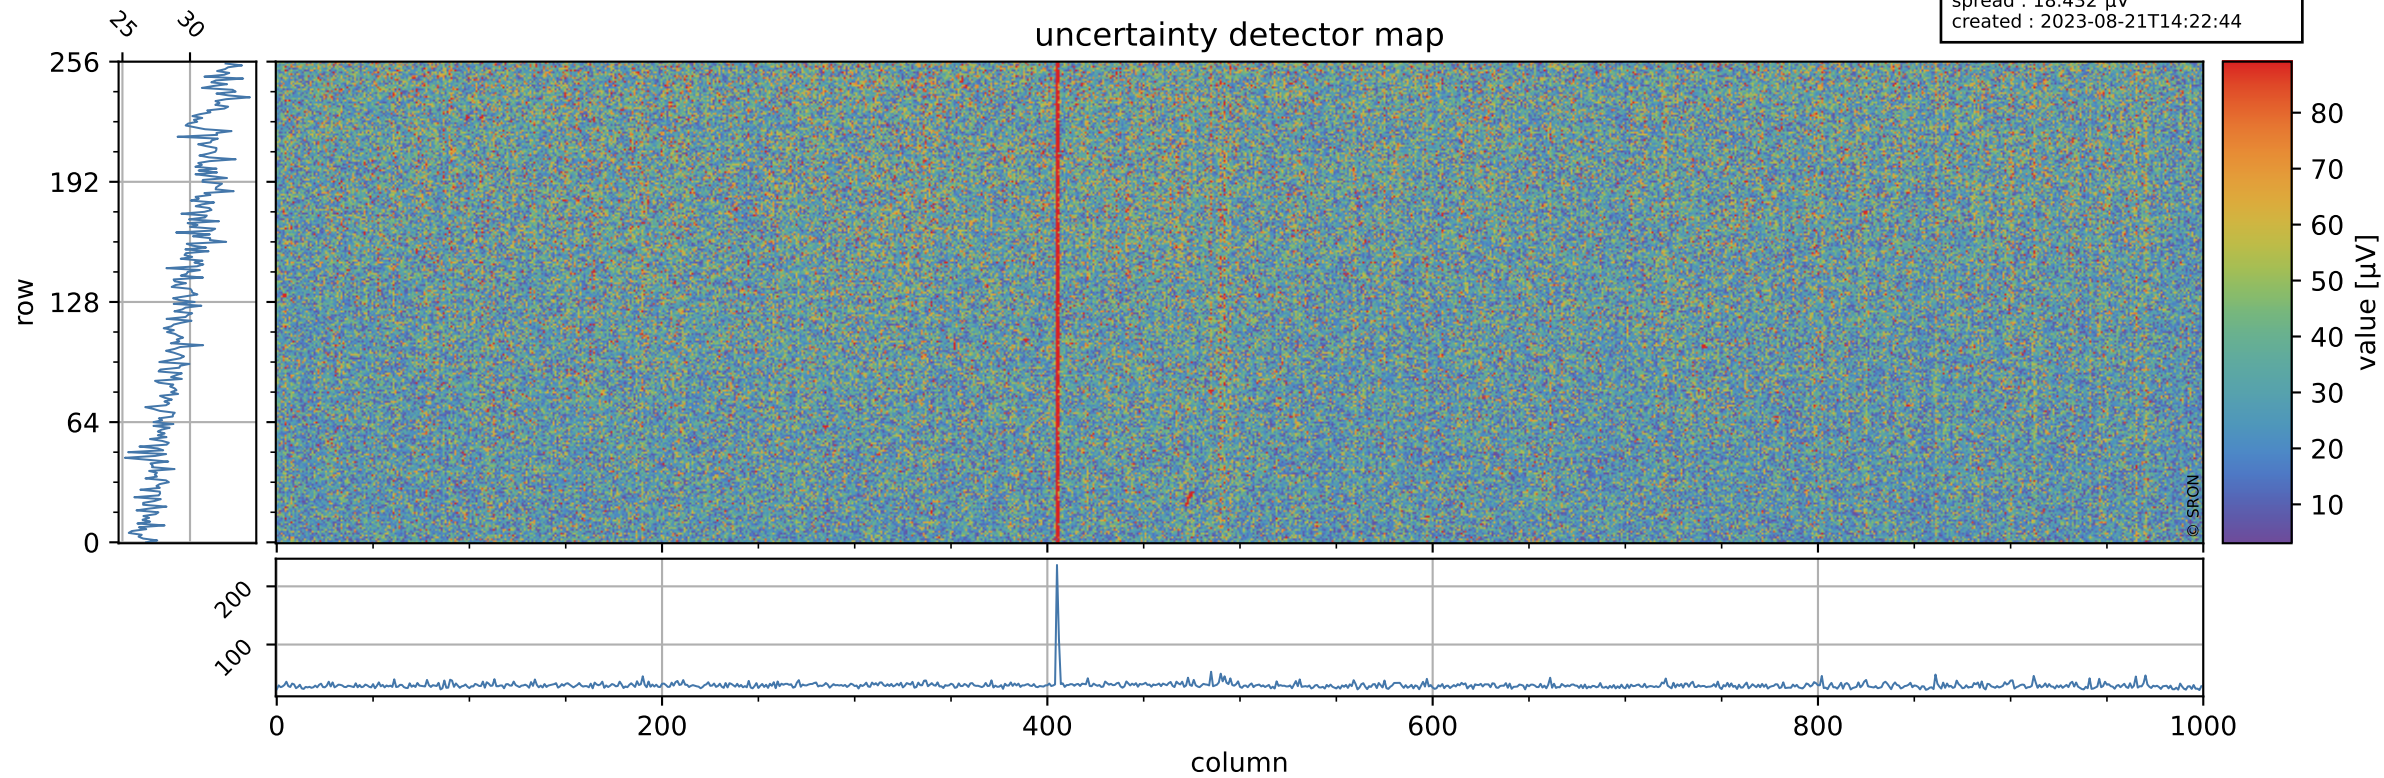

Tropomi SWIR offset (official)

orbits : 19 in [7177, 7222]
coverage : 2019-03-03 / 2019-03-06
median : 0.52597 V
spread : 0.035911 V
created : 2023-08-21T14:22:44

value detector map

Tropomi SWIR offset (official)

orbits : 19 in [7177, 7222]
coverage : 2019-03-03 / 2019-03-06
median : 30.264 μV
spread : 18.432 μV
created : 2023-08-21T14:22:44

Tropomi SWIR offset (official)

value compared with SWIR offset CKD

orbits : 19 in [7177, 7222]
coverage : 2019-03-03 / 2019-03-06
median : -0.054206 mV
spread : 0.32776 mV
created : 2023-08-21T14:22:44

Tropomi SWIR offset (official) ground-tracks of Sentinel-5P

orbits : 19 in [7177, 7222]
coverage : 2019-03-03 / 2019-03-06
created : 2023-08-21T14:22:45

Tropomi SWIR offset (official)

orbits : [2827, 7222]
coverage : 2018-04-30 / 2019-03-06
created : 2023-08-21T14:22:45

trend of detector median & temperatures