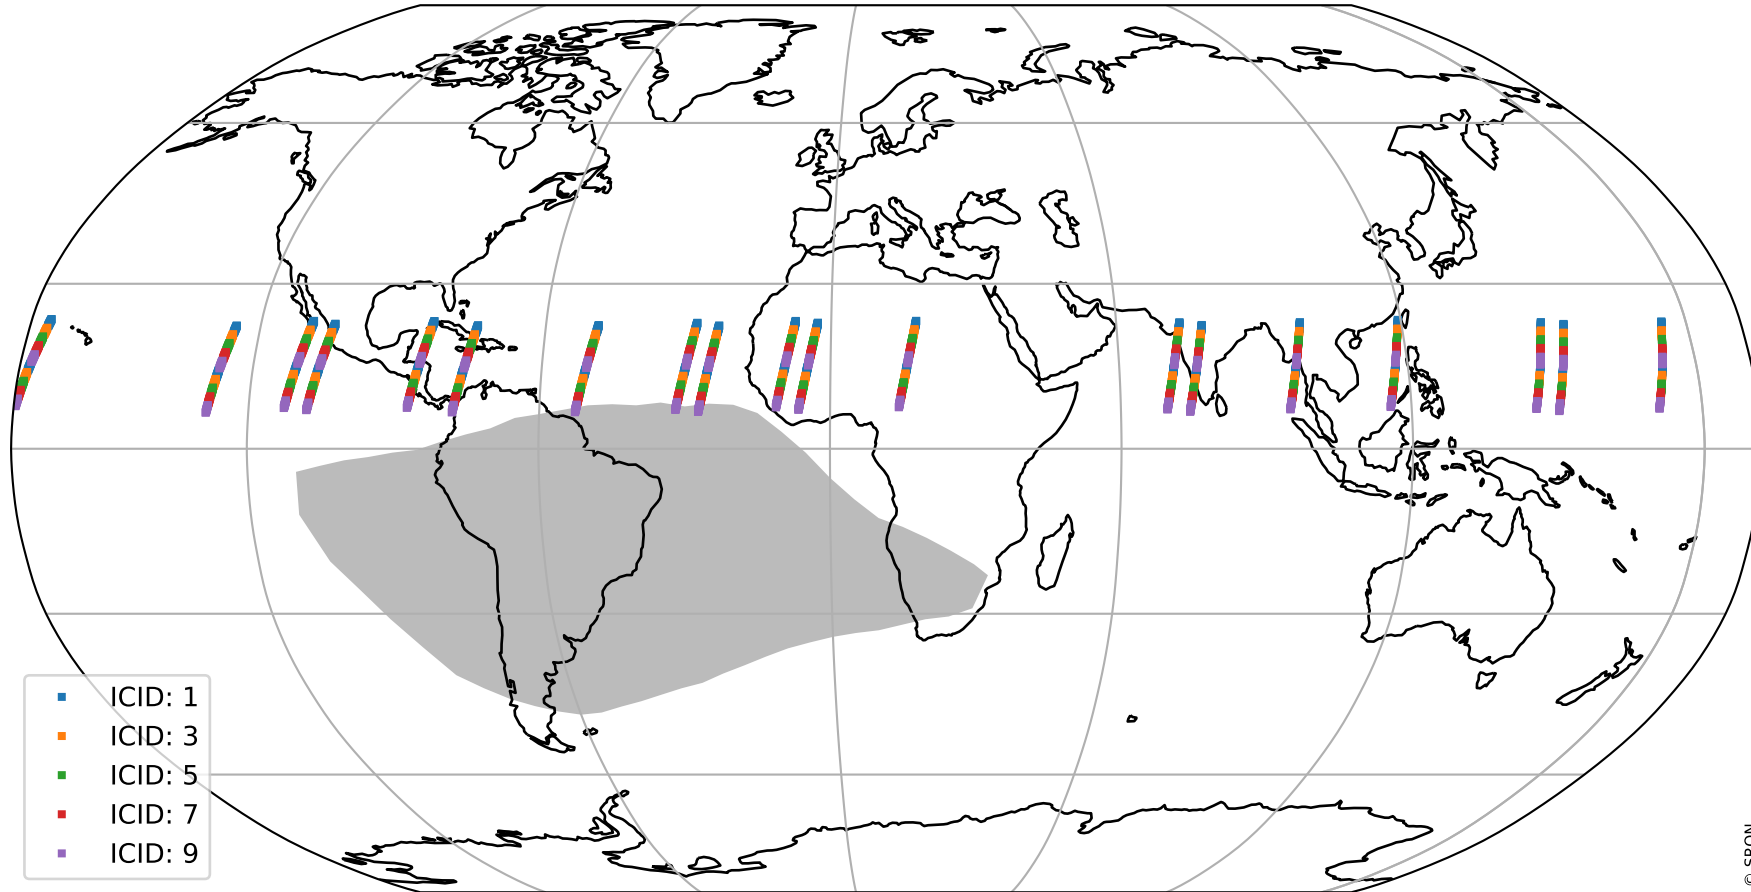

Tropomi SWIR offset (official)

orbits : 19 in [7177, 7222]
coverage : 2019-03-03 / 2019-03-06
median : 0.52597 V
spread : 0.035911 V
created : 2023-08-21T14:22:44

value detector map

Tropomi SWIR offset (official)

orbits : 19 in [7177, 7222]
coverage : 2019-03-03 / 2019-03-06
median : 30.264 μV
spread : 18.432 μV
created : 2023-08-21T14:22:44

Tropomi SWIR offset (official)

value compared with SWIR offset CKD

orbits : 19 in [7177, 7222]
coverage : 2019-03-03 / 2019-03-06
median : -0.054206 mV
spread : 0.32776 mV
created : 2023-08-21T14:22:44

Tropomi SWIR offset (official) ground-tracks of Sentinel-5P

orbits : 19 in [7177, 7222]
coverage : 2019-03-03 / 2019-03-06
created : 2023-08-21T14:22:45

Tropomi SWIR offset (official)

orbits : [2827, 7222]
coverage : 2018-04-30 / 2019-03-06
created : 2023-08-21T14:22:45

trend of detector median & temperatures