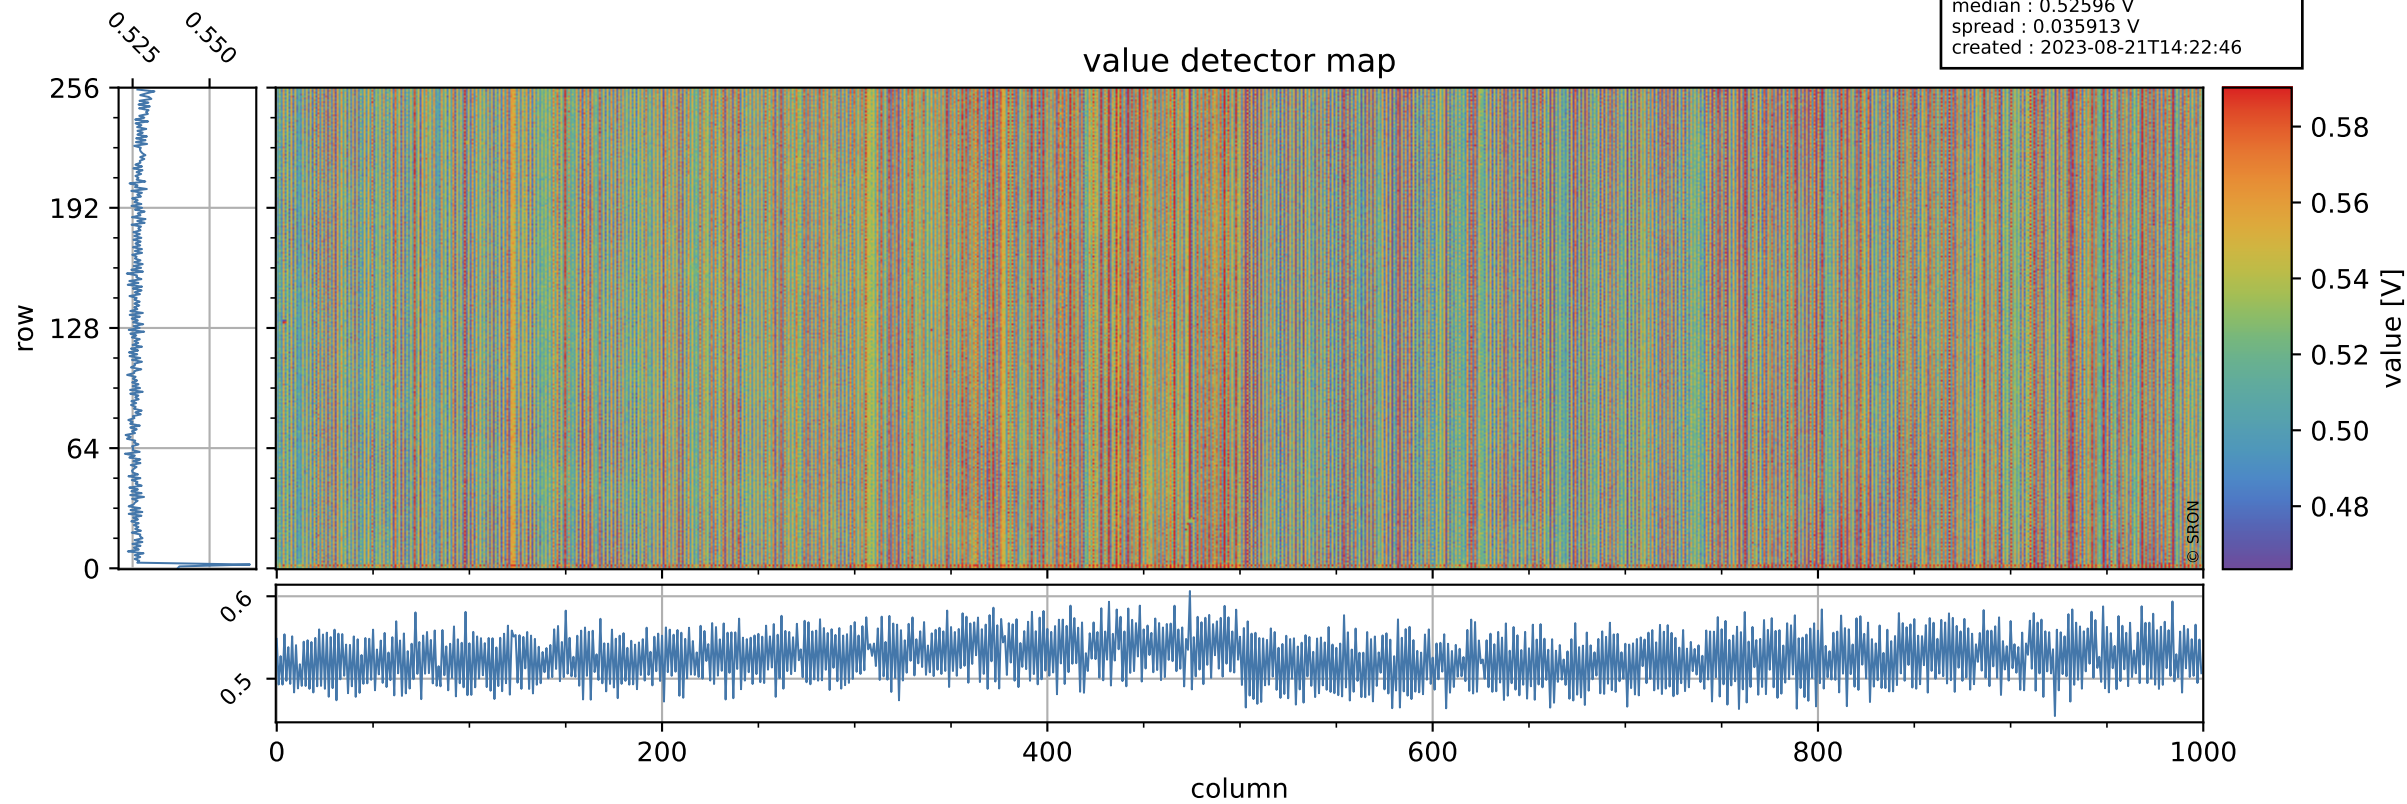

Tropomi SWIR offset (official)

orbits : 20 in [7192, 7237]
coverage : 2019-03-04 / 2019-03-07
median : 0.52596 V
spread : 0.035913 V
created : 2023-08-21T14:22:46

value detector map

Tropomi SWIR offset (official)

orbits : 20 in [7192, 7237]
coverage : 2019-03-04 / 2019-03-07
median : 29.839 μV
spread : 18.263 μV
created : 2023-08-21T14:22:46

Tropomi SWIR offset (official)

orbits : 20 in [7192, 7237]
coverage : 2019-03-04 / 2019-03-07
median : -0.055274 mV
spread : 0.32655 mV
created : 2023-08-21T14:22:46

value compared with SWIR offset CKD

Tropomi SWIR offset (official) ground-tracks of Sentinel-5P

orbits : 20 in [7192, 7237]
coverage : 2019-03-04 / 2019-03-07
created : 2023-08-21T14:22:47

Tropomi SWIR offset (official)

orbits : [2827, 7237]
coverage : 2018-04-30 / 2019-03-07
created : 2023-08-21T14:22:47

trend of detector median & temperatures