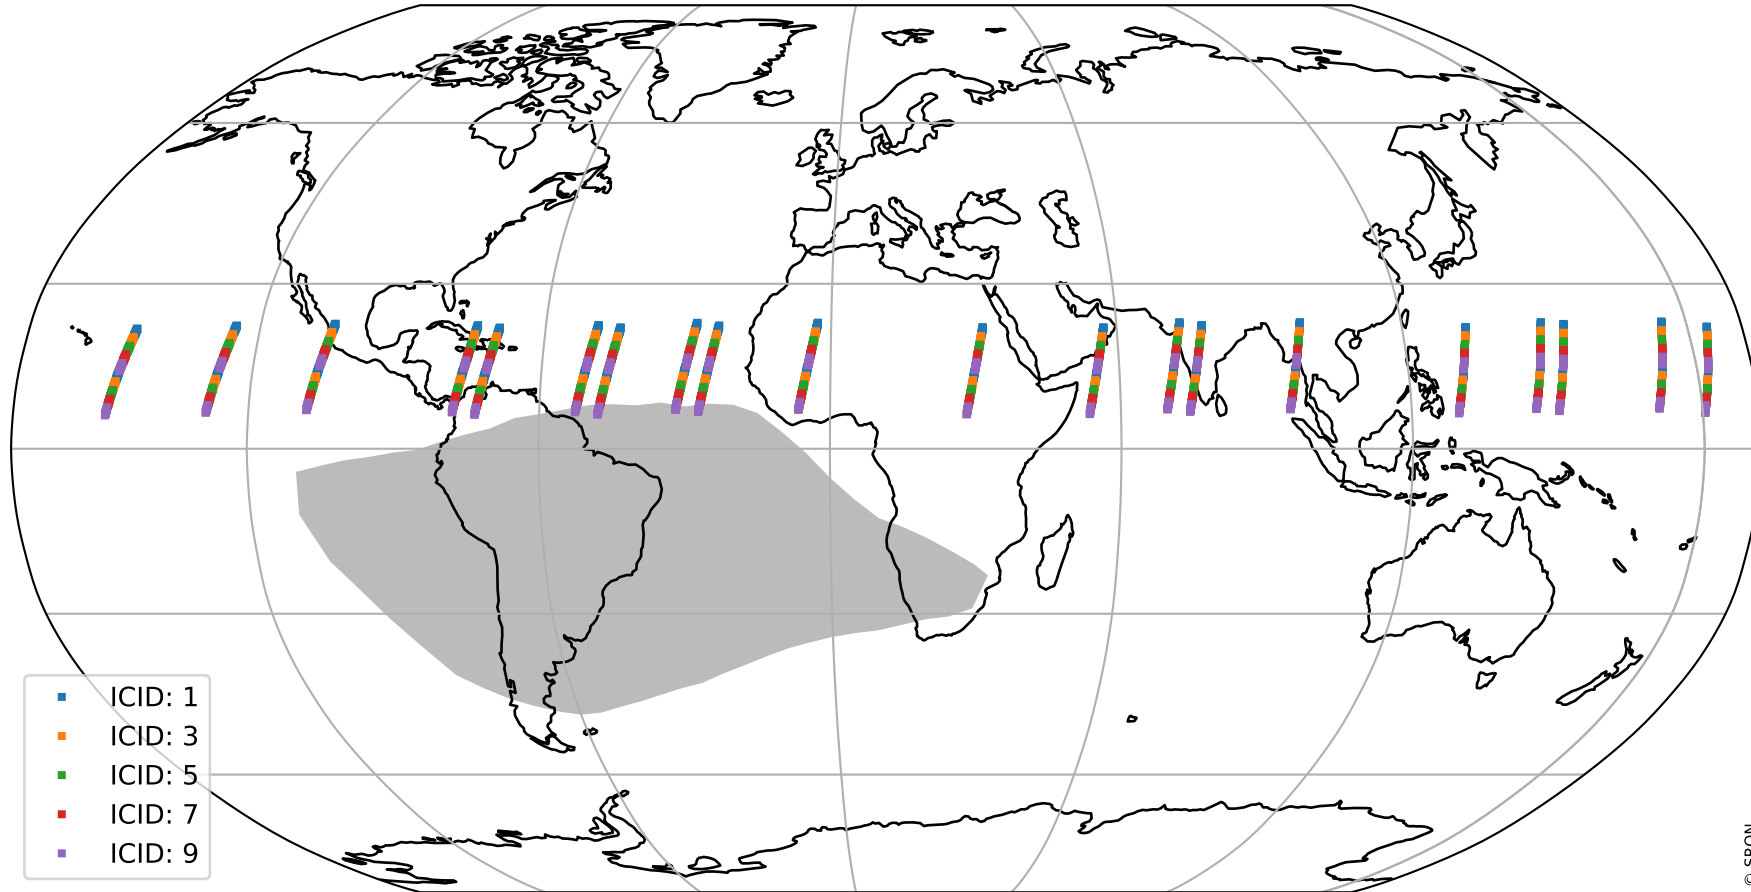

Tropomi SWIR offset (official)

orbits : 20 in [7192, 7237]
coverage : 2019-03-04 / 2019-03-07
median : 0.52596 V
spread : 0.035913 V
created : 2023-08-21T14:22:46

value detector map

Tropomi SWIR offset (official)

orbits : 20 in [7192, 7237]
coverage : 2019-03-04 / 2019-03-07
median : 29.839 μV
spread : 18.263 μV
created : 2023-08-21T14:22:46

Tropomi SWIR offset (official)

orbits : 20 in [7192, 7237]
coverage : 2019-03-04 / 2019-03-07
median : -0.055274 mV
spread : 0.32655 mV
created : 2023-08-21T14:22:46

value compared with SWIR offset CKD

Tropomi SWIR offset (official) ground-tracks of Sentinel-5P

orbits : 20 in [7192, 7237]
coverage : 2019-03-04 / 2019-03-07
created : 2023-08-21T14:22:47

Tropomi SWIR offset (official)

orbits : [2827, 7237]
coverage : 2018-04-30 / 2019-03-07
created : 2023-08-21T14:22:47

trend of detector median & temperatures