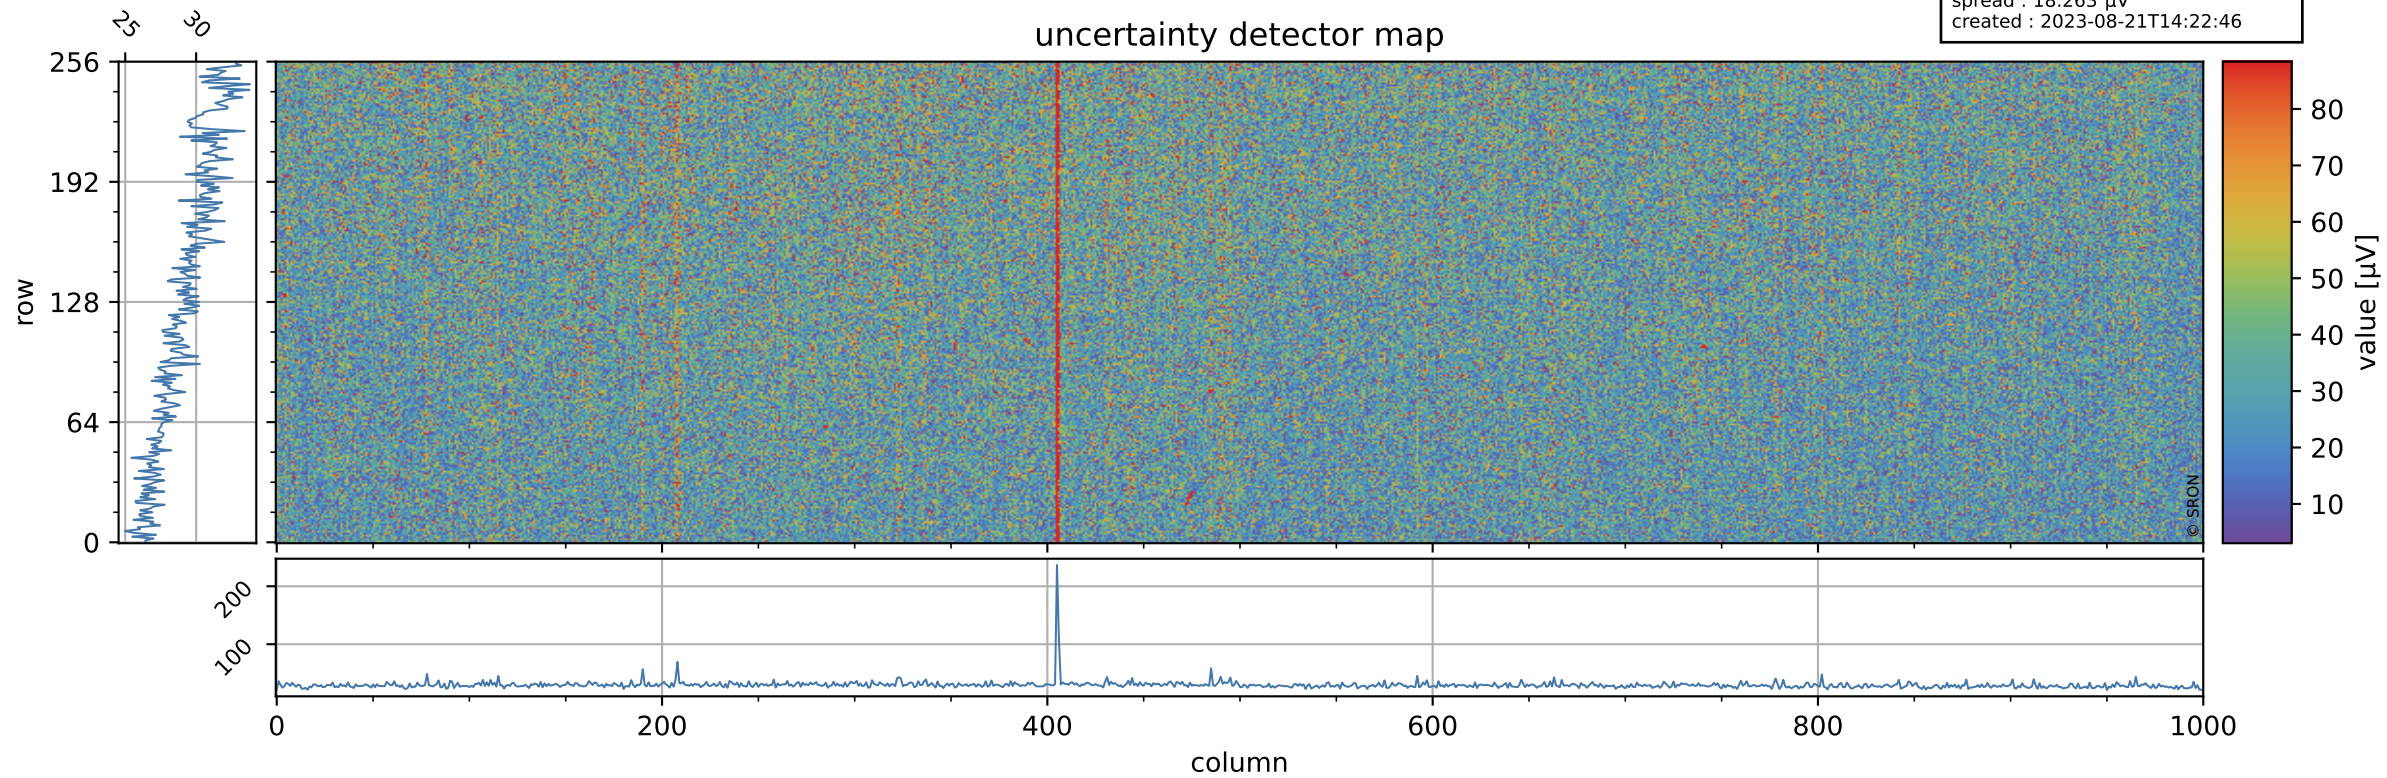

Tropomi SWIR offset (official)

orbits : 20 in [7192, 7237]
coverage : 2019-03-04 / 2019-03-07
median : 0.52596 V
spread : 0.035913 V
created : 2023-08-21T14:22:46

value detector map

Tropomi SWIR offset (official)

orbits : 20 in [7192, 7237]
coverage : 2019-03-04 / 2019-03-07
median : 29.839 μV
spread : 18.263 μV
created : 2023-08-21T14:22:46

Tropomi SWIR offset (official)

orbits : 20 in [7192, 7237]
coverage : 2019-03-04 / 2019-03-07
median : -0.055274 mV
spread : 0.32655 mV
created : 2023-08-21T14:22:46

value compared with SWIR offset CKD

Tropomi SWIR offset (official) ground-tracks of Sentinel-5P

orbits : 20 in [7192, 7237]
coverage : 2019-03-04 / 2019-03-07
created : 2023-08-21T14:22:47

Tropomi SWIR offset (official)

orbits : [2827, 7237]
coverage : 2018-04-30 / 2019-03-07
created : 2023-08-21T14:22:47

trend of detector median & temperatures