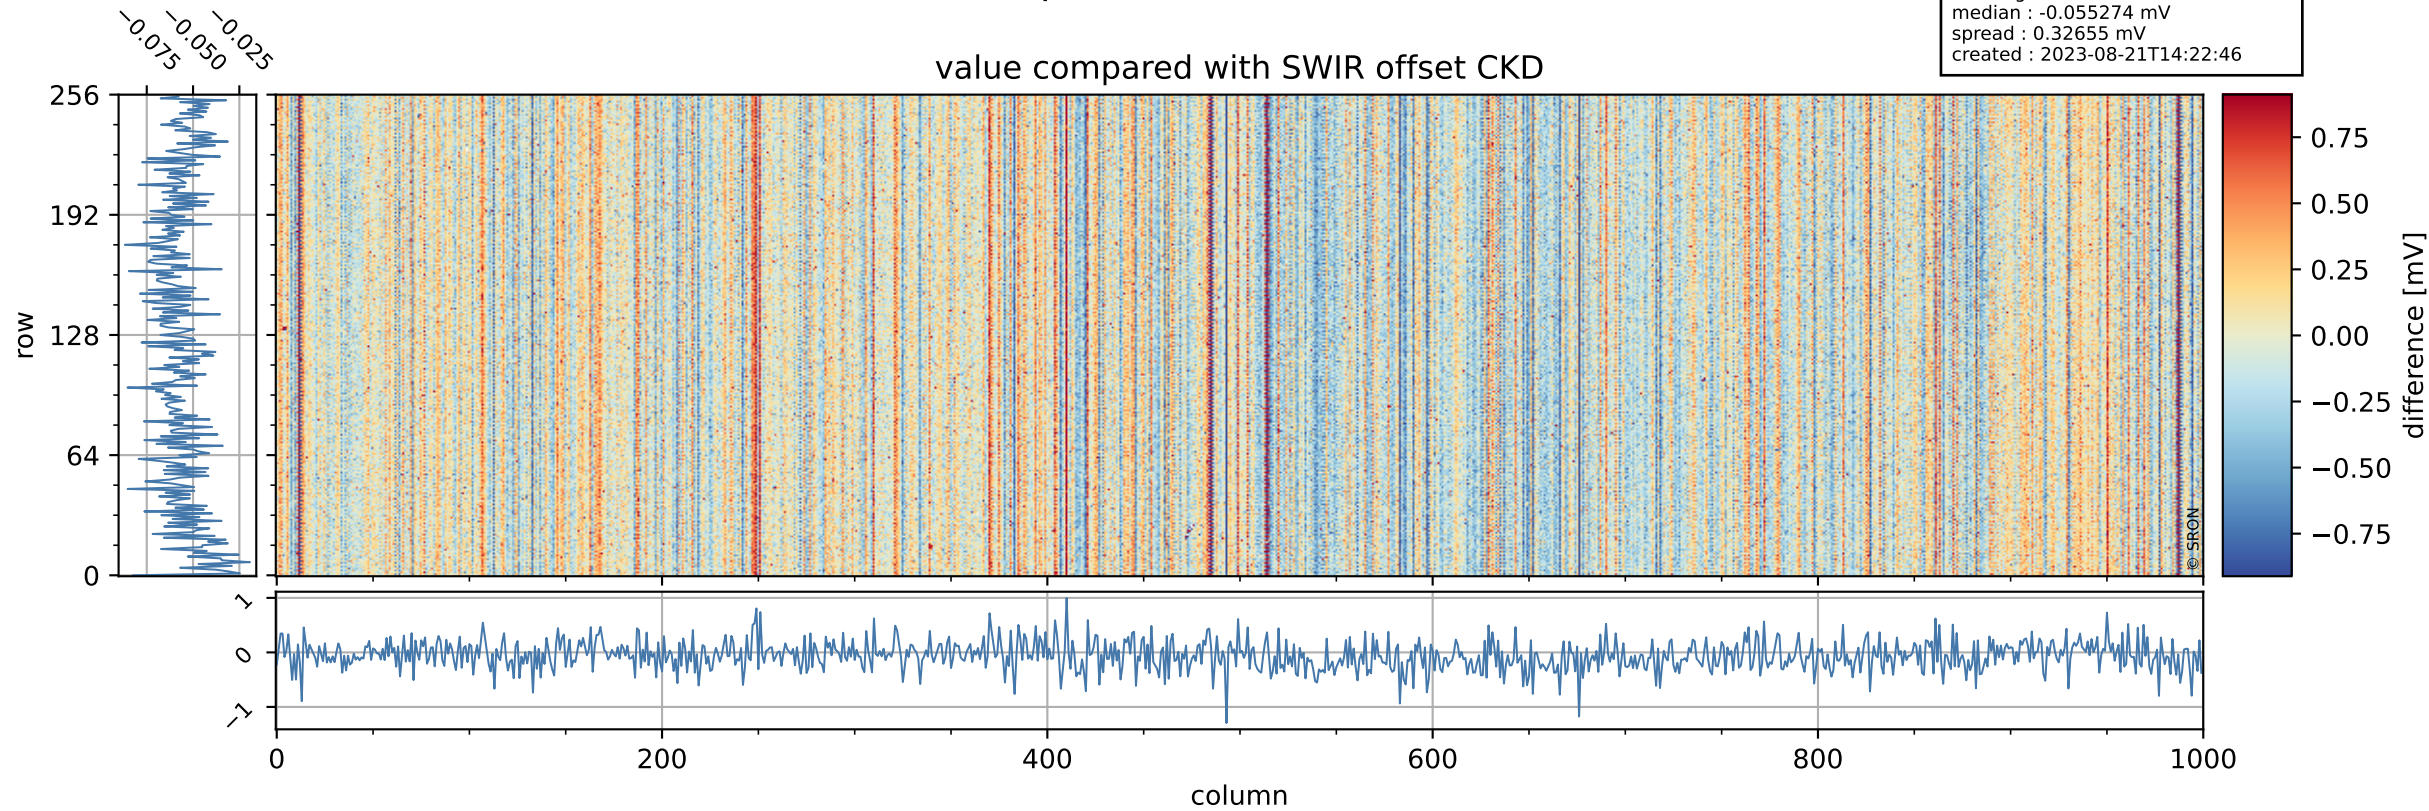

Tropomi SWIR offset (official)

orbits : 20 in [7192, 7237]
coverage : 2019-03-04 / 2019-03-07
median : 0.52596 V
spread : 0.035913 V
created : 2023-08-21T14:22:46

value detector map

Tropomi SWIR offset (official)

orbits : 20 in [7192, 7237]
coverage : 2019-03-04 / 2019-03-07
median : 29.839 μV
spread : 18.263 μV
created : 2023-08-21T14:22:46

Tropomi SWIR offset (official)

orbits : 20 in [7192, 7237]
coverage : 2019-03-04 / 2019-03-07
median : -0.055274 mV
spread : 0.32655 mV
created : 2023-08-21T14:22:46

value compared with SWIR offset CKD

Tropomi SWIR offset (official) ground-tracks of Sentinel-5P

orbits : 20 in [7192, 7237]
coverage : 2019-03-04 / 2019-03-07
created : 2023-08-21T14:22:47

Tropomi SWIR offset (official)

orbits : [2827, 7237]
coverage : 2018-04-30 / 2019-03-07
created : 2023-08-21T14:22:47

trend of detector median & temperatures