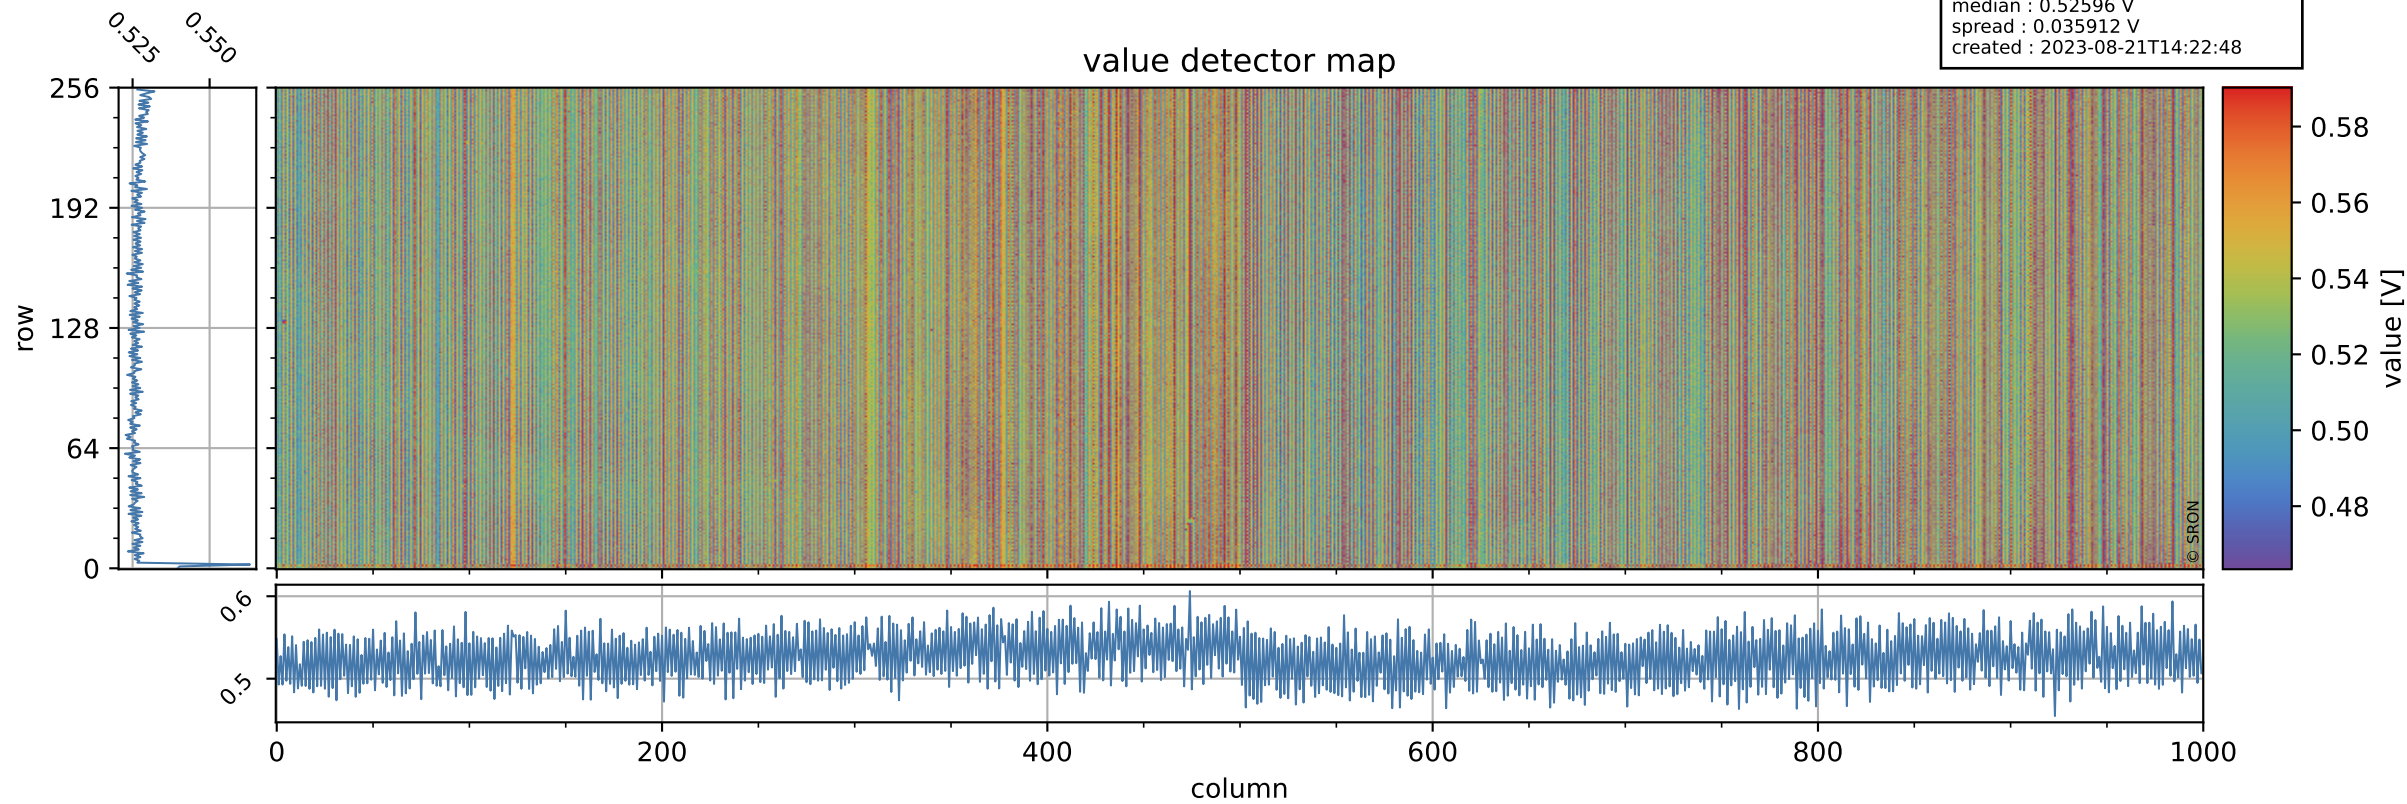

Tropomi SWIR offset (official)

orbits : 19 in [7207, 7252]
coverage : 2019-03-05 / 2019-03-08
median : 0.52596 V
spread : 0.035912 V
created : 2023-08-21T14:22:48

value detector map

Tropomi SWIR offset (official)

orbits : 19 in [7207, 7252]
coverage : 2019-03-05 / 2019-03-08
median : 30.1 μV
spread : 18.254 μV
created : 2023-08-21T14:22:48

Tropomi SWIR offset (official)

value compared with SWIR offset CKD

orbits : 19 in [7207, 7252]
coverage : 2019-03-05 / 2019-03-08
median : -0.055542 mV
spread : 0.32686 mV
created : 2023-08-21T14:22:48

Tropomi SWIR offset (official) ground-tracks of Sentinel-5P

orbits : 19 in [7207, 7252]
coverage : 2019-03-05 / 2019-03-08
created : 2023-08-21T14:22:49

Tropomi SWIR offset (official)

orbits : [2827, 7252]
coverage : 2018-04-30 / 2019-03-08
created : 2023-08-21T14:22:49

trend of detector median & temperatures