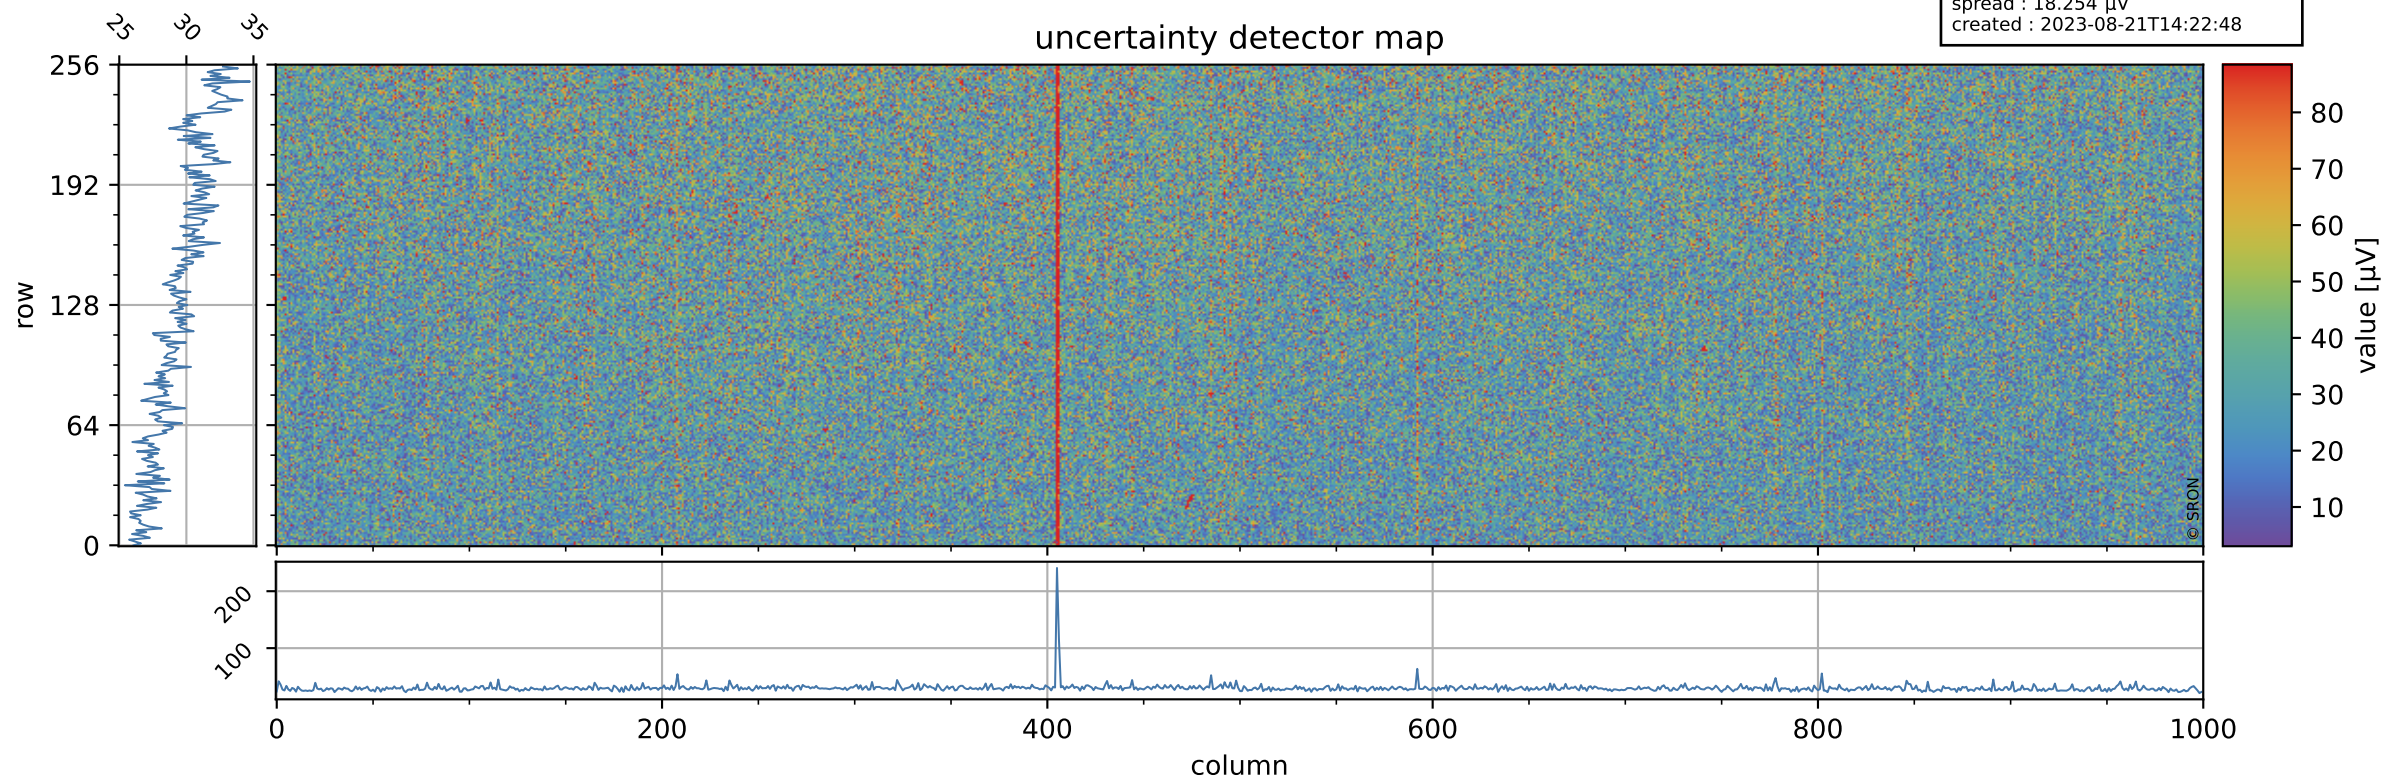

Tropomi SWIR offset (official)

orbits : 19 in [7207, 7252]
coverage : 2019-03-05 / 2019-03-08
median : 0.52596 V
spread : 0.035912 V
created : 2023-08-21T14:22:48

value detector map

Tropomi SWIR offset (official)

orbits : 19 in [7207, 7252]
coverage : 2019-03-05 / 2019-03-08
median : 30.1 μV
spread : 18.254 μV
created : 2023-08-21T14:22:48

Tropomi SWIR offset (official)

value compared with SWIR offset CKD

orbits : 19 in [7207, 7252]
coverage : 2019-03-05 / 2019-03-08
median : -0.055542 mV
spread : 0.32686 mV
created : 2023-08-21T14:22:48

Tropomi SWIR offset (official) ground-tracks of Sentinel-5P

orbits : 19 in [7207, 7252]
coverage : 2019-03-05 / 2019-03-08
created : 2023-08-21T14:22:49

Tropomi SWIR offset (official)

orbits : [2827, 7252]
coverage : 2018-04-30 / 2019-03-08
created : 2023-08-21T14:22:49

trend of detector median & temperatures