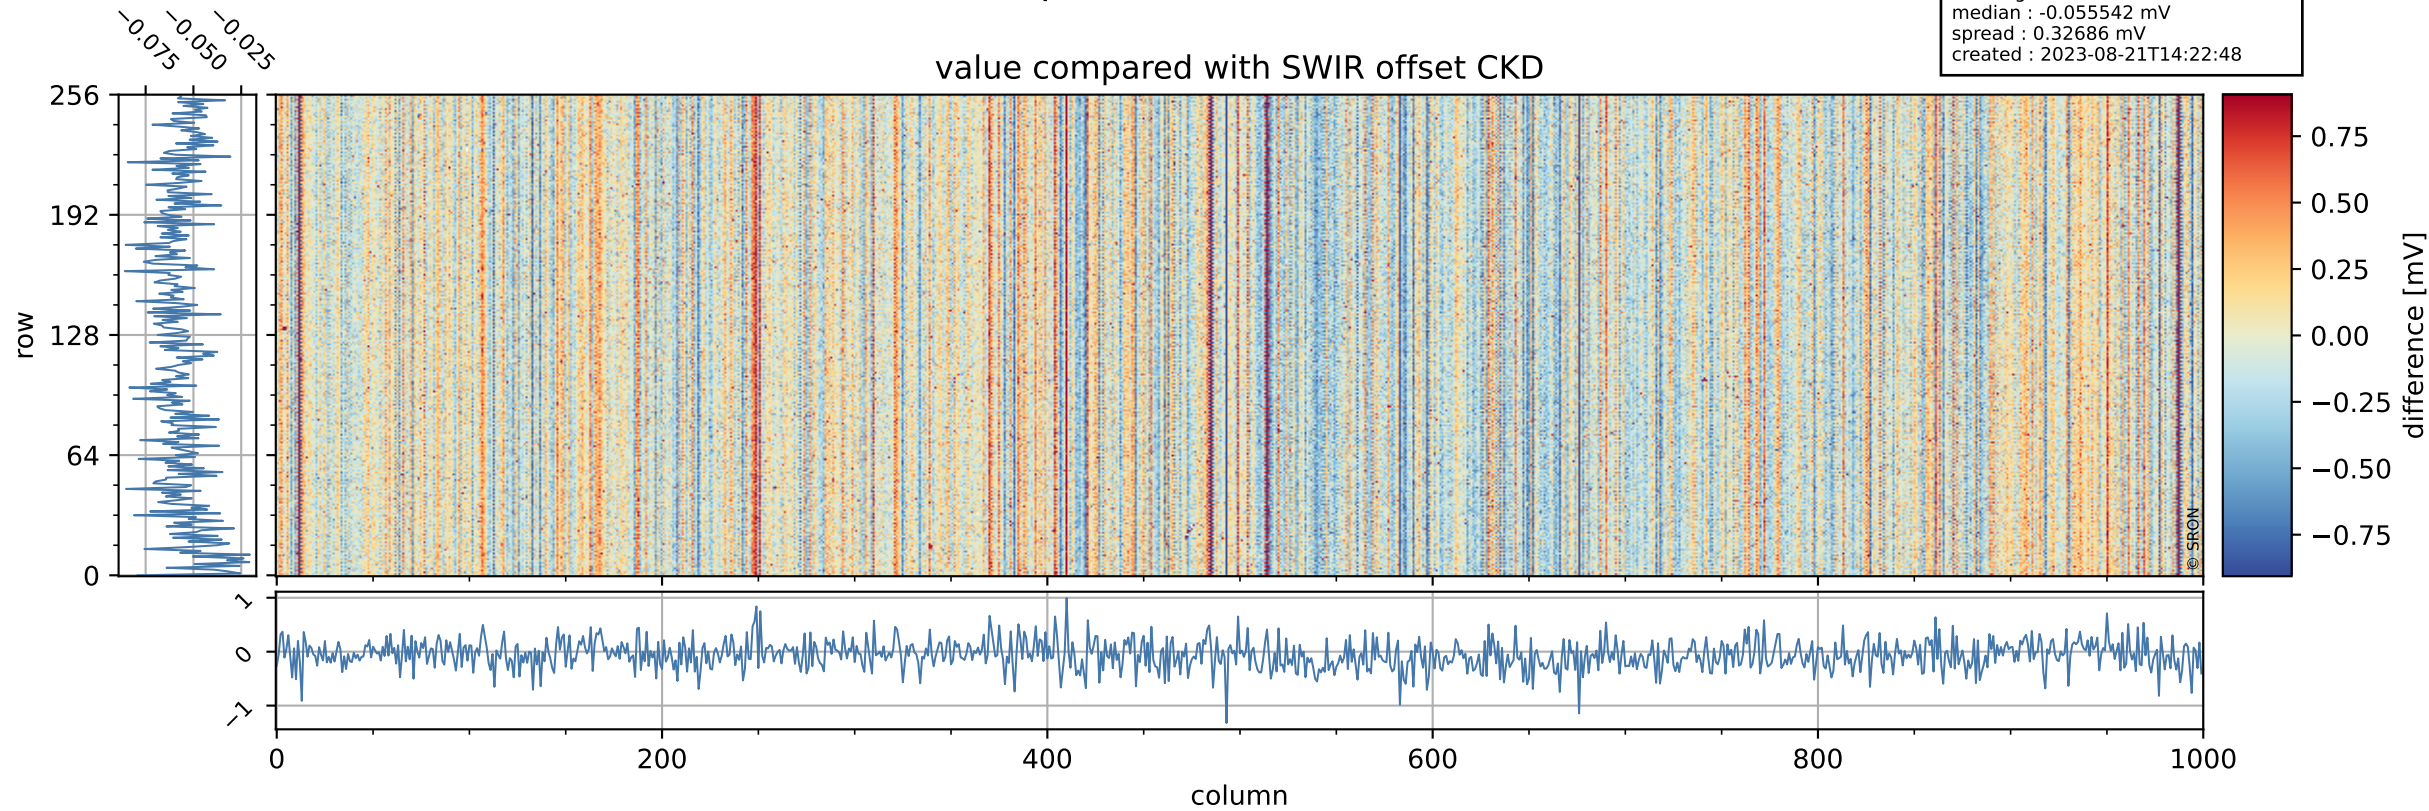

Tropomi SWIR offset (official)

orbits : 19 in [7207, 7252]
coverage : 2019-03-05 / 2019-03-08
median : 0.52596 V
spread : 0.035912 V
created : 2023-08-21T14:22:48

value detector map

Tropomi SWIR offset (official)

orbits : 19 in [7207, 7252]
coverage : 2019-03-05 / 2019-03-08
median : 30.1 μV
spread : 18.254 μV
created : 2023-08-21T14:22:48

Tropomi SWIR offset (official)

value compared with SWIR offset CKD

orbits : 19 in [7207, 7252]
coverage : 2019-03-05 / 2019-03-08
median : -0.055542 mV
spread : 0.32686 mV
created : 2023-08-21T14:22:48

Tropomi SWIR offset (official) ground-tracks of Sentinel-5P

orbits : 19 in [7207, 7252]
coverage : 2019-03-05 / 2019-03-08
created : 2023-08-21T14:22:49

Tropomi SWIR offset (official)

orbits : [2827, 7252]
coverage : 2018-04-30 / 2019-03-08
created : 2023-08-21T14:22:49

trend of detector median & temperatures