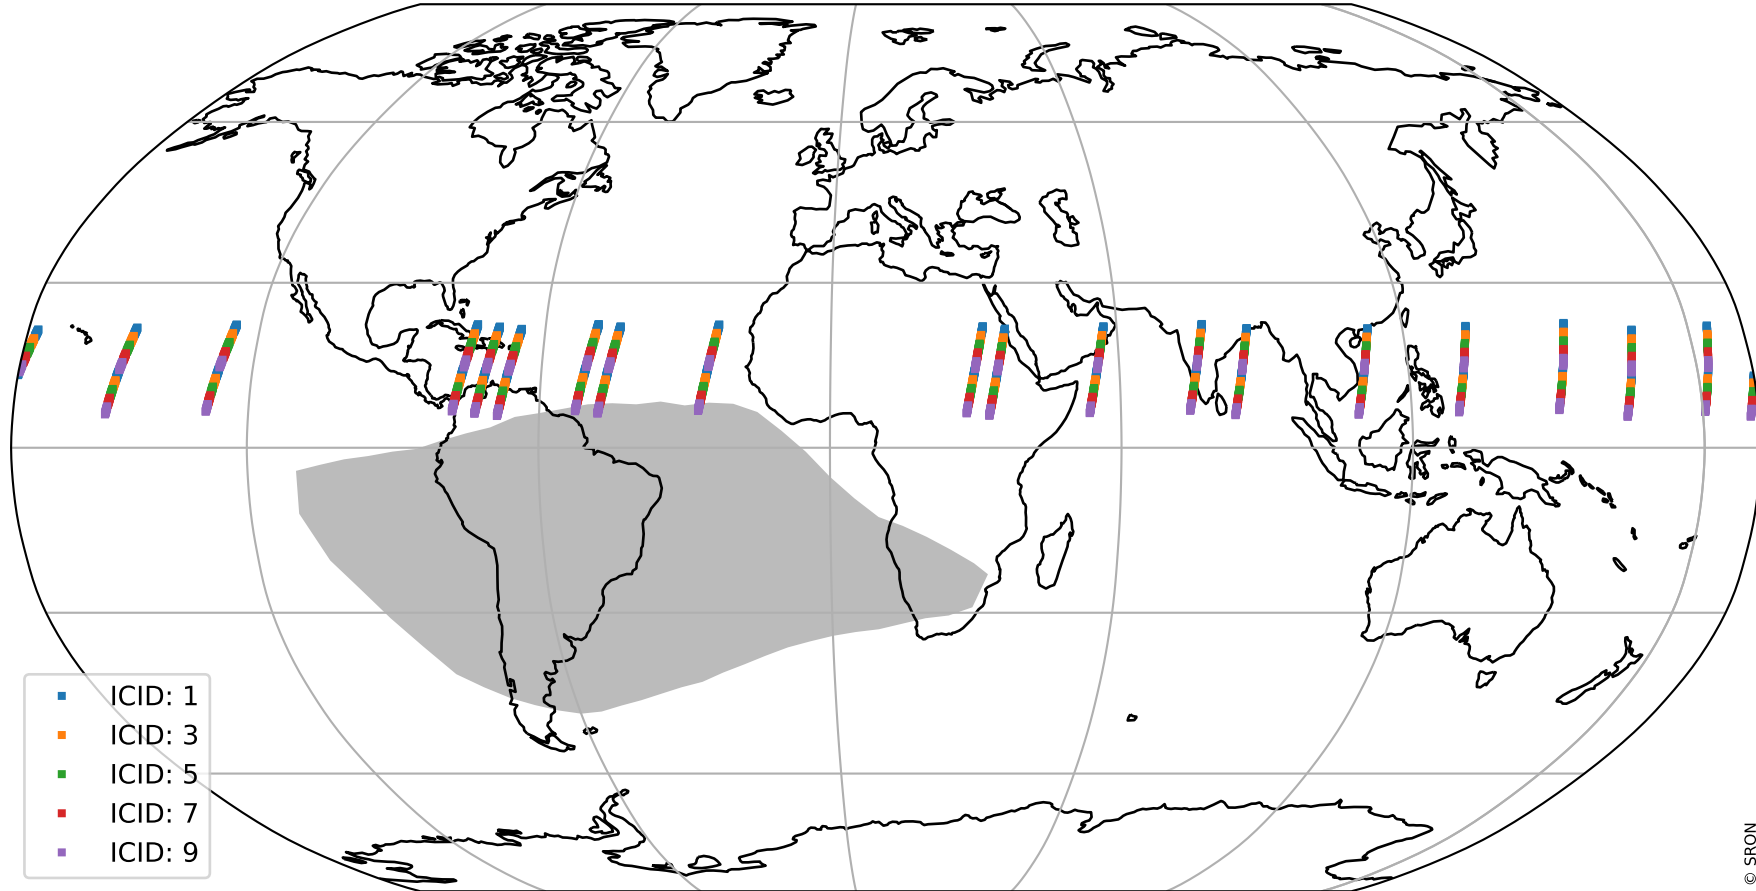

Tropomi SWIR offset (official)

orbits : 19 in [7207, 7252]
coverage : 2019-03-05 / 2019-03-08
median : 0.52596 V
spread : 0.035912 V
created : 2023-08-21T14:22:48

value detector map

Tropomi SWIR offset (official)

orbits : 19 in [7207, 7252]
coverage : 2019-03-05 / 2019-03-08
median : 30.1 μV
spread : 18.254 μV
created : 2023-08-21T14:22:48

Tropomi SWIR offset (official)

value compared with SWIR offset CKD

orbits : 19 in [7207, 7252]
coverage : 2019-03-05 / 2019-03-08
median : -0.055542 mV
spread : 0.32686 mV
created : 2023-08-21T14:22:48

Tropomi SWIR offset (official) ground-tracks of Sentinel-5P

orbits : 19 in [7207, 7252]
coverage : 2019-03-05 / 2019-03-08
created : 2023-08-21T14:22:49

Tropomi SWIR offset (official)

orbits : [2827, 7252]
coverage : 2018-04-30 / 2019-03-08
created : 2023-08-21T14:22:49

trend of detector median & temperatures