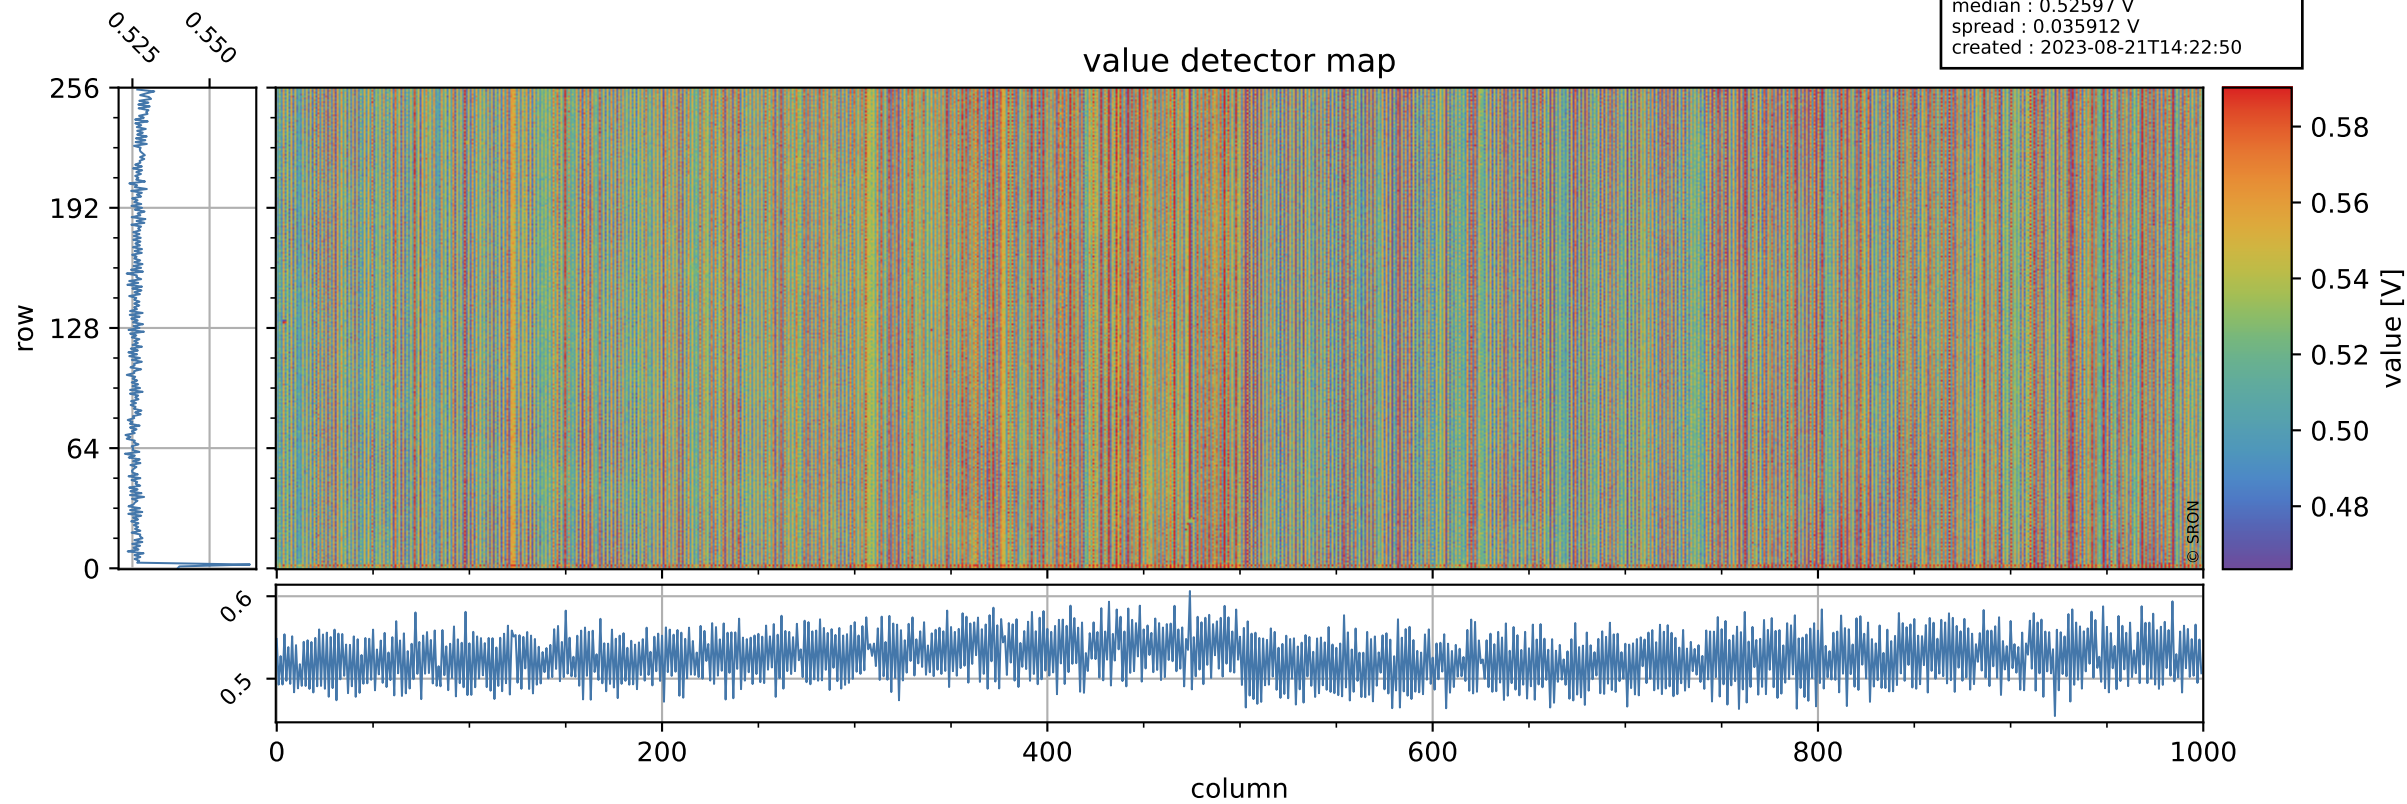

Tropomi SWIR offset (official)

orbits : 19 in [7222, 7267]
coverage : 2019-03-06 / 2019-03-09
median : 0.52597 V
spread : 0.035912 V
created : 2023-08-21T14:22:50

value detector map

Tropomi SWIR offset (official)

orbits : 19 in [7222, 7267]
coverage : 2019-03-06 / 2019-03-09
median : 29.659 μV
spread : 17.904 μV
created : 2023-08-21T14:22:50

Tropomi SWIR offset (official)

orbits : 19 in [7222, 7267]
coverage : 2019-03-06 / 2019-03-09
median : -0.052532 mV
spread : 0.32594 mV
created : 2023-08-21T14:22:50

value compared with SWIR offset CKD

Tropomi SWIR offset (official) ground-tracks of Sentinel-5P

orbits : 19 in [7222, 7267]
coverage : 2019-03-06 / 2019-03-09
created : 2023-08-21T14:22:51

Tropomi SWIR offset (official)

orbits : [2827, 7267]
coverage : 2018-04-30 / 2019-03-09
created : 2023-08-21T14:22:51

trend of detector median & temperatures