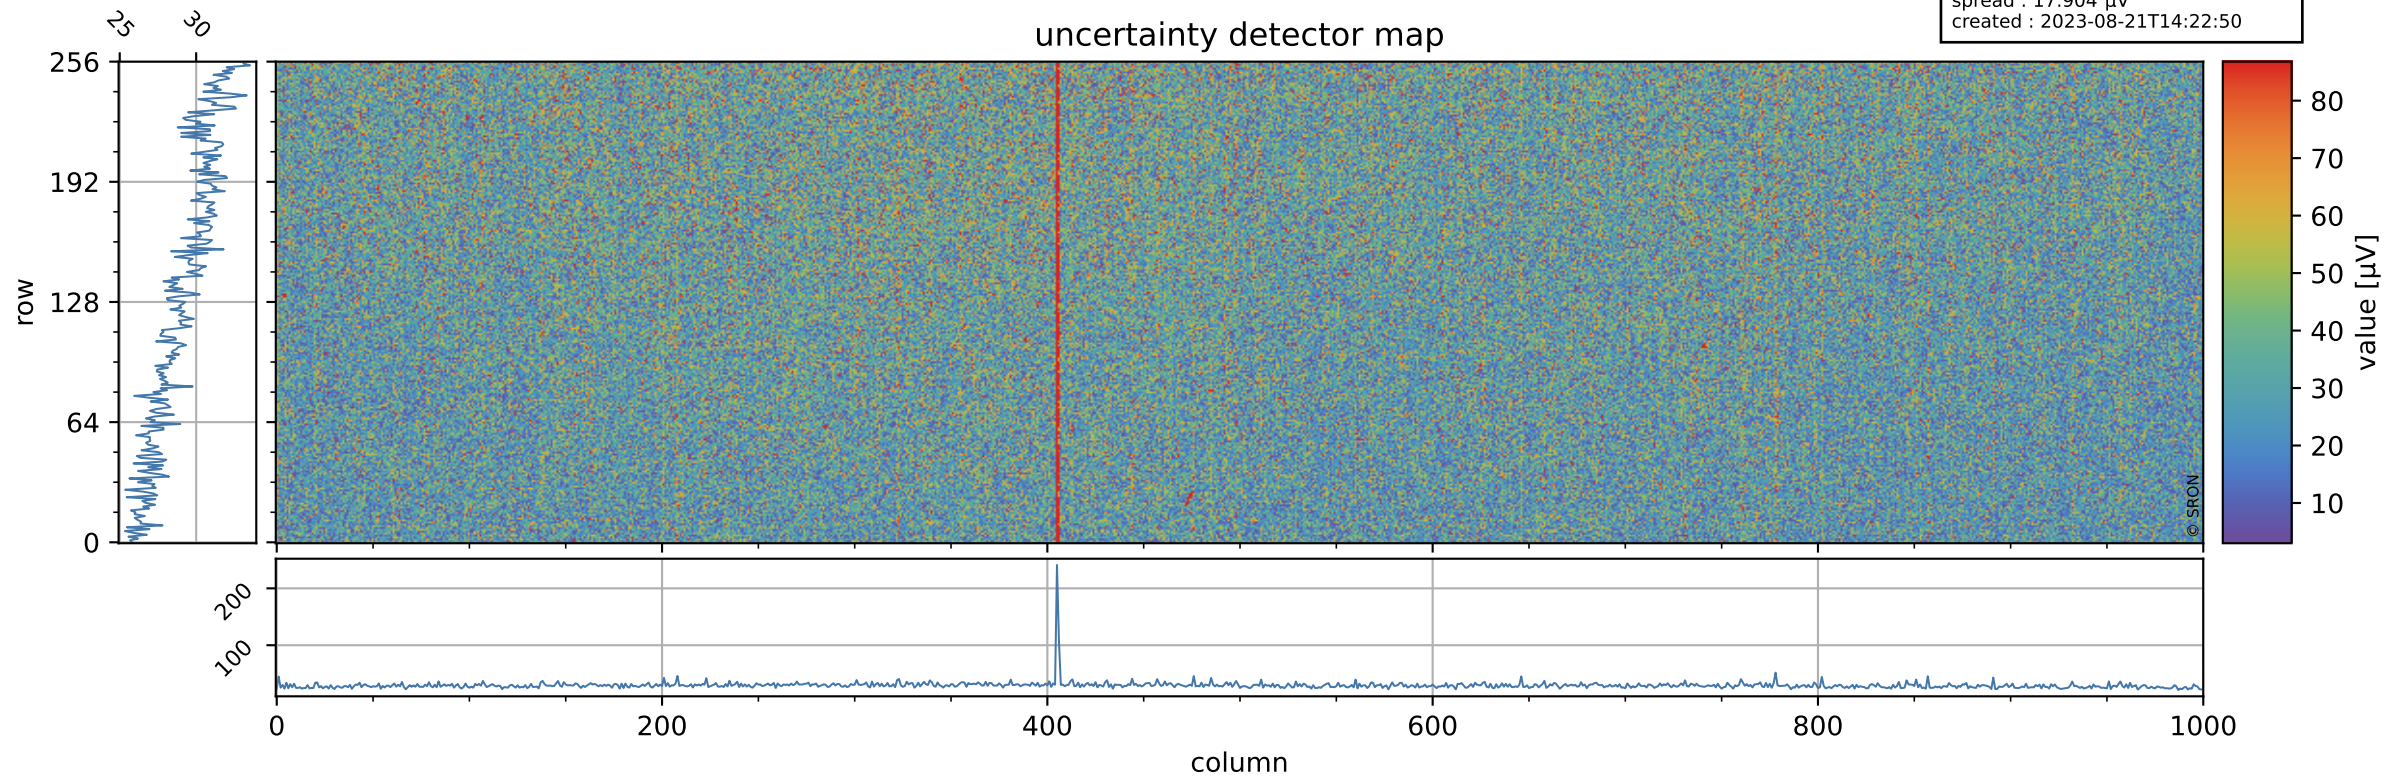

Tropomi SWIR offset (official)

orbits : 19 in [7222, 7267]
coverage : 2019-03-06 / 2019-03-09
median : 0.52597 V
spread : 0.035912 V
created : 2023-08-21T14:22:50

value detector map

Tropomi SWIR offset (official)

orbits : 19 in [7222, 7267]
coverage : 2019-03-06 / 2019-03-09
median : 29.659 μV
spread : 17.904 μV
created : 2023-08-21T14:22:50

Tropomi SWIR offset (official)

orbits : 19 in [7222, 7267]
coverage : 2019-03-06 / 2019-03-09
median : -0.052532 mV
spread : 0.32594 mV
created : 2023-08-21T14:22:50

value compared with SWIR offset CKD

Tropomi SWIR offset (official) ground-tracks of Sentinel-5P

orbits : 19 in [7222, 7267]
coverage : 2019-03-06 / 2019-03-09
created : 2023-08-21T14:22:51

Tropomi SWIR offset (official)

orbits : [2827, 7267]
coverage : 2018-04-30 / 2019-03-09
created : 2023-08-21T14:22:51

trend of detector median & temperatures