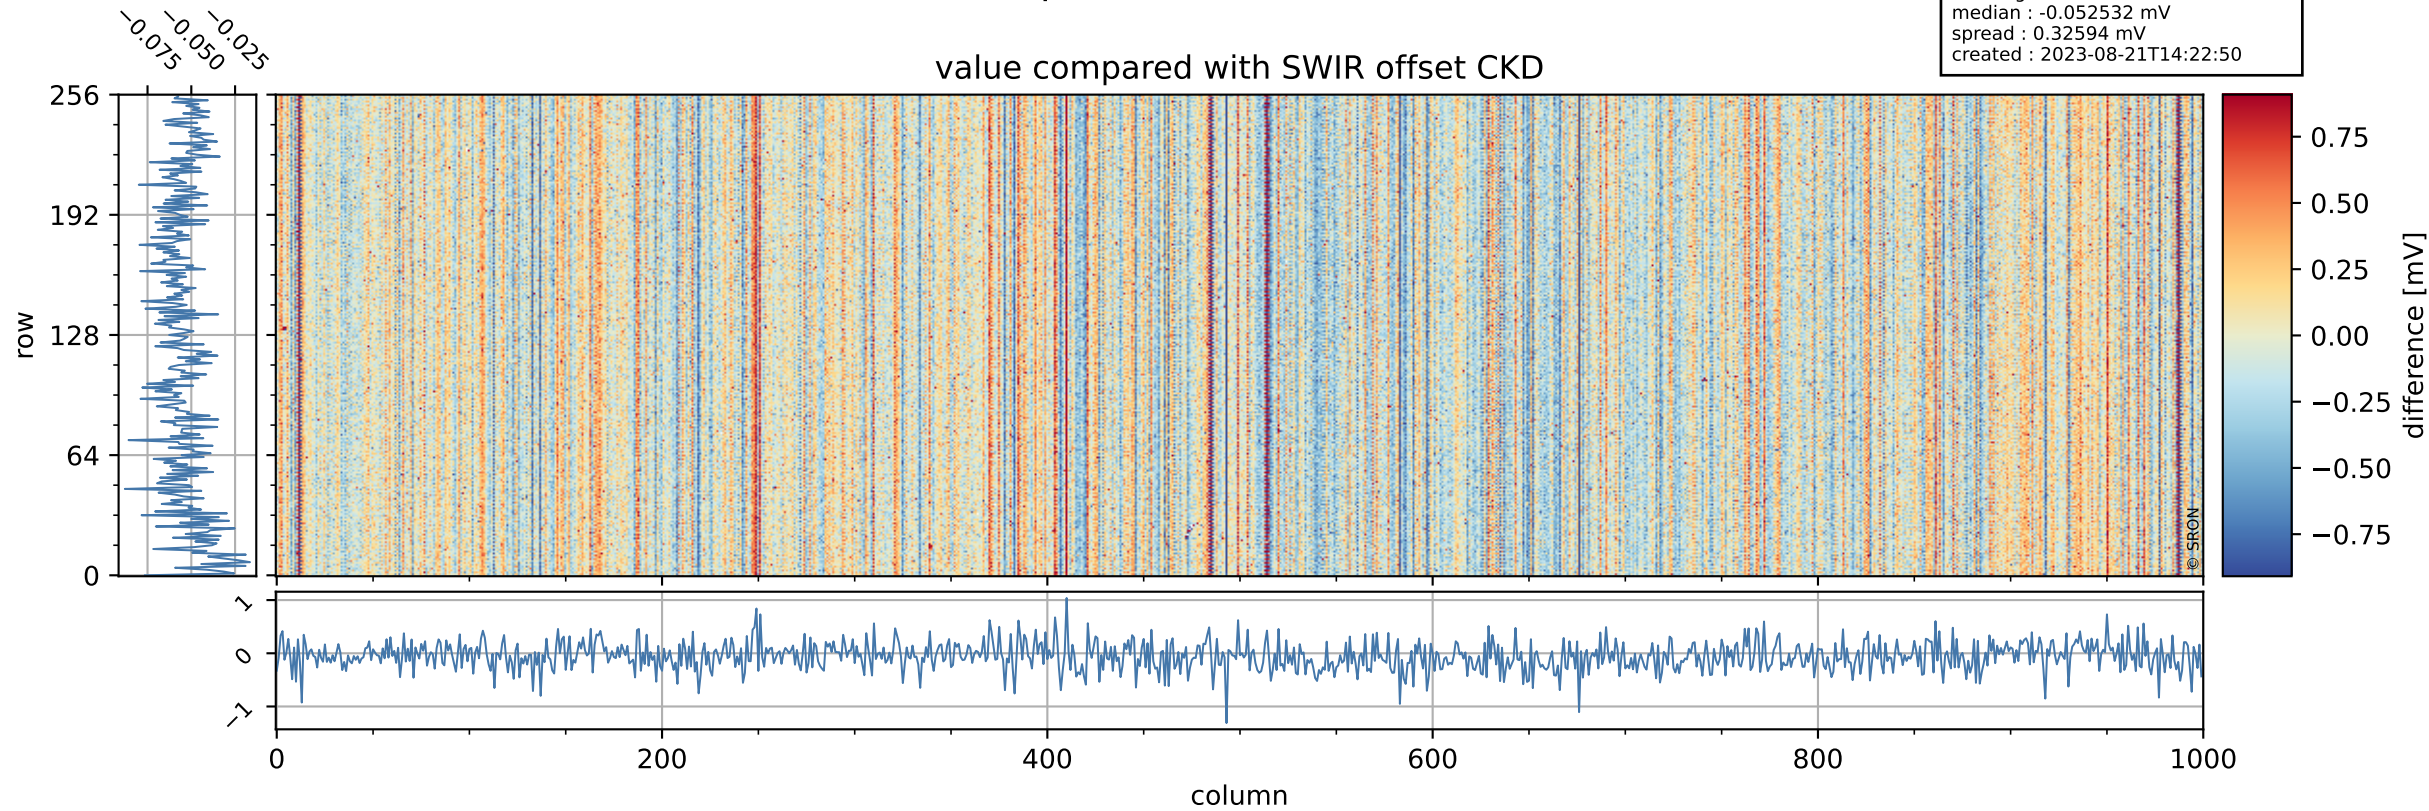

Tropomi SWIR offset (official)

orbits : 19 in [7222, 7267]
coverage : 2019-03-06 / 2019-03-09
median : 0.52597 V
spread : 0.035912 V
created : 2023-08-21T14:22:50

value detector map

Tropomi SWIR offset (official)

orbits : 19 in [7222, 7267]
coverage : 2019-03-06 / 2019-03-09
median : 29.659 μV
spread : 17.904 μV
created : 2023-08-21T14:22:50

Tropomi SWIR offset (official)

orbits : 19 in [7222, 7267]
coverage : 2019-03-06 / 2019-03-09
median : -0.052532 mV
spread : 0.32594 mV
created : 2023-08-21T14:22:50

value compared with SWIR offset CKD

Tropomi SWIR offset (official) ground-tracks of Sentinel-5P

orbits : 19 in [7222, 7267]
coverage : 2019-03-06 / 2019-03-09
created : 2023-08-21T14:22:51

Tropomi SWIR offset (official)

orbits : [2827, 7267]
coverage : 2018-04-30 / 2019-03-09
created : 2023-08-21T14:22:51

trend of detector median & temperatures