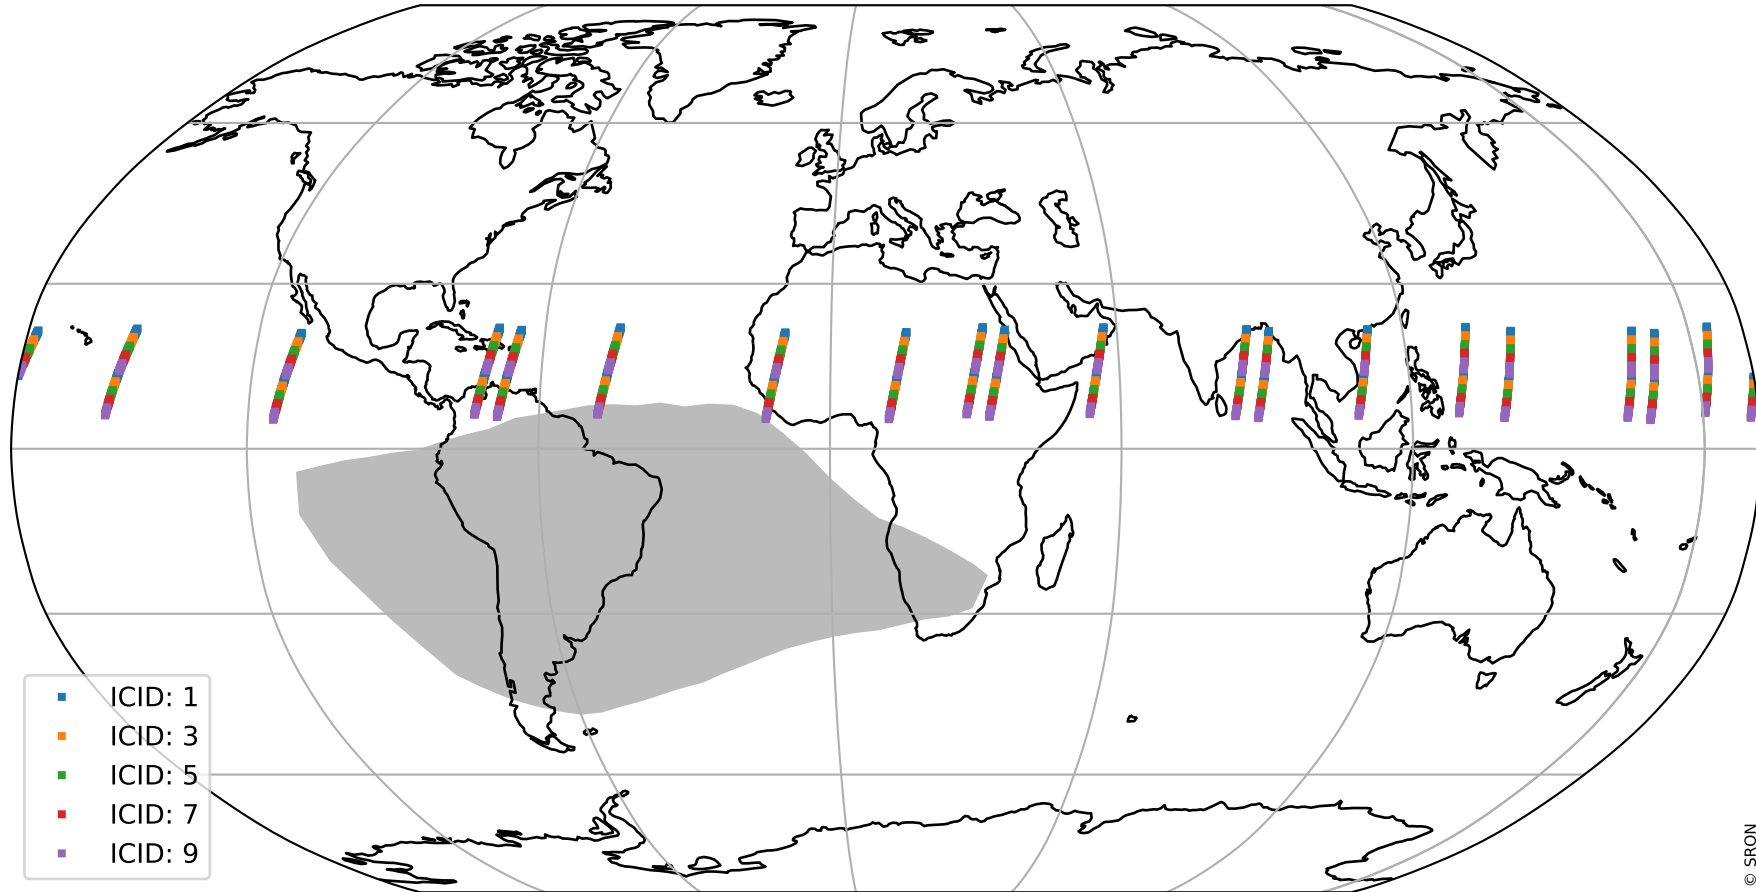

Tropomi SWIR offset (official)

orbits : 19 in [7222, 7267]
coverage : 2019-03-06 / 2019-03-09
median : 0.52597 V
spread : 0.035912 V
created : 2023-08-21T14:22:50

value detector map

Tropomi SWIR offset (official)

orbits : 19 in [7222, 7267]
coverage : 2019-03-06 / 2019-03-09
median : 29.659 μV
spread : 17.904 μV
created : 2023-08-21T14:22:50

Tropomi SWIR offset (official)

orbits : 19 in [7222, 7267]
coverage : 2019-03-06 / 2019-03-09
median : -0.052532 mV
spread : 0.32594 mV
created : 2023-08-21T14:22:50

value compared with SWIR offset CKD

Tropomi SWIR offset (official) ground-tracks of Sentinel-5P

orbits : 19 in [7222, 7267]
coverage : 2019-03-06 / 2019-03-09
created : 2023-08-21T14:22:51

Tropomi SWIR offset (official)

orbits : [2827, 7267]
coverage : 2018-04-30 / 2019-03-09
created : 2023-08-21T14:22:51

trend of detector median & temperatures