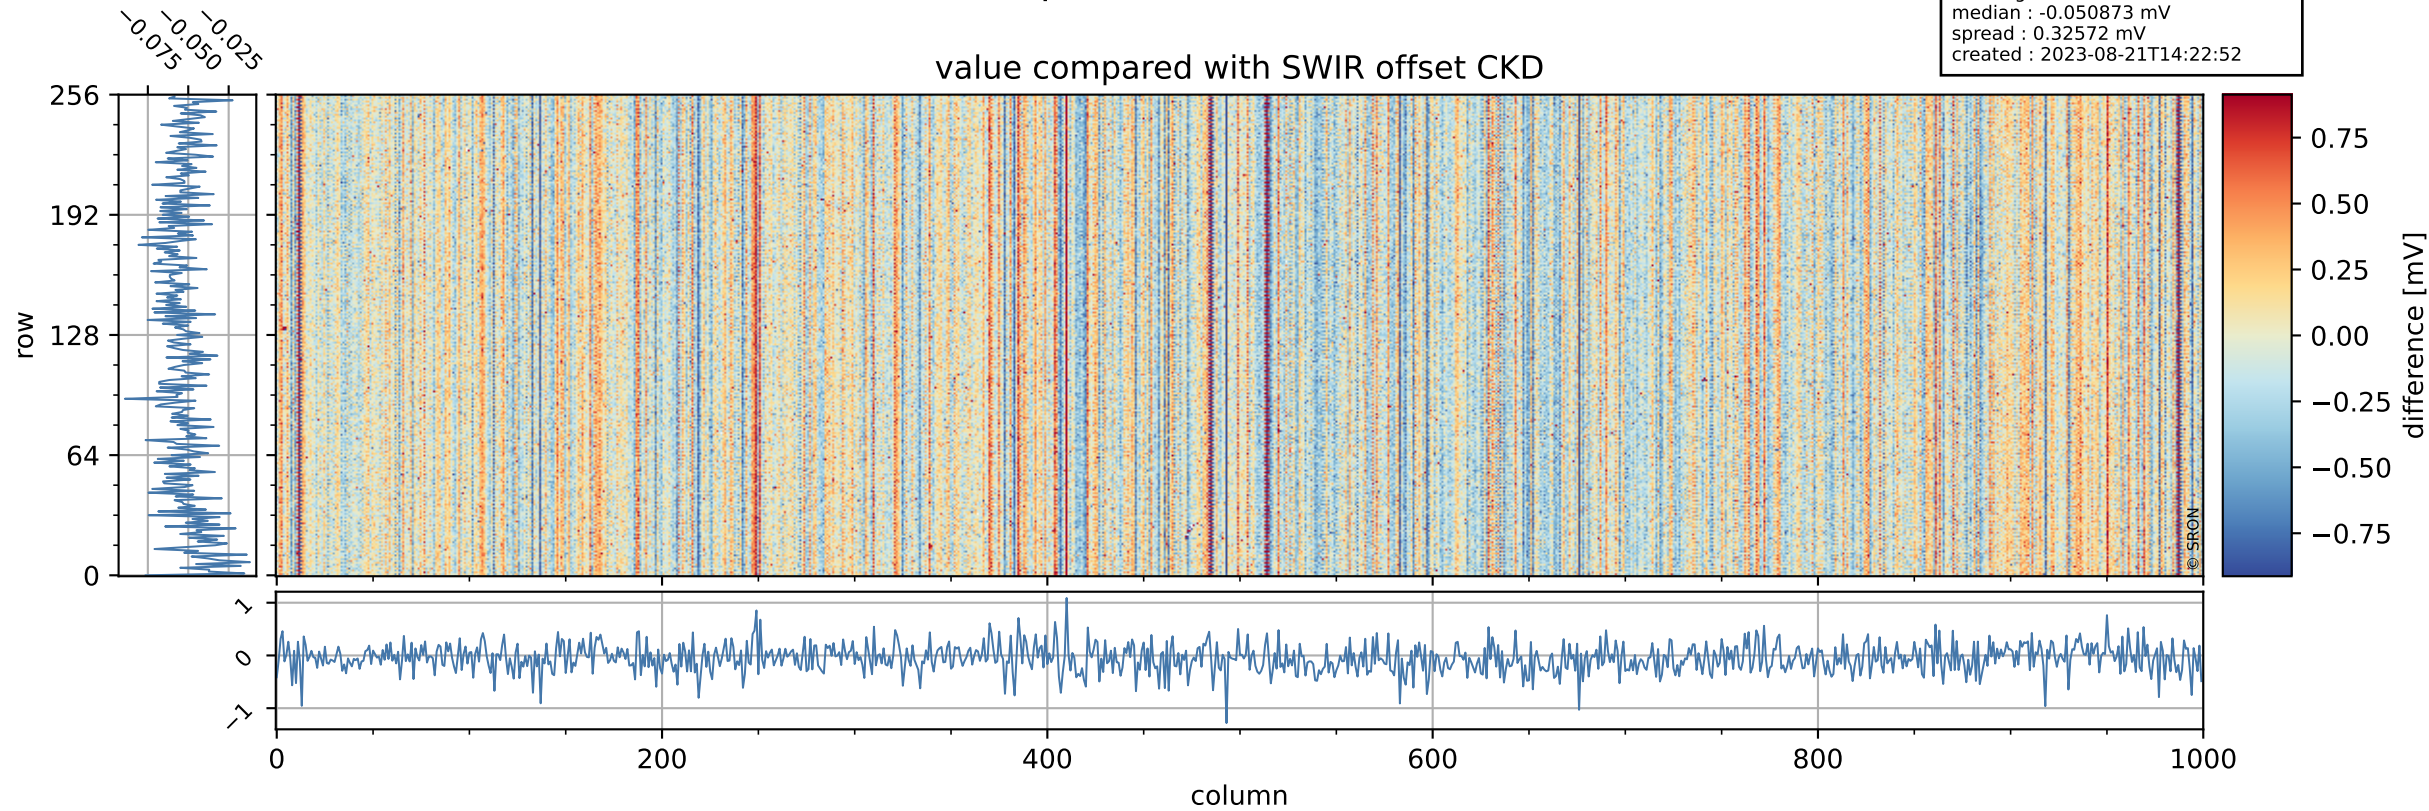

Tropomi SWIR offset (official)

orbits : 18 in [7237, 7282]
coverage : 2019-03-07 / 2019-03-10
median : 0.52597 V
spread : 0.035911 V
created : 2023-08-21T14:22:52

value detector map

Tropomi SWIR offset (official)

orbits : 18 in [7237, 7282]
coverage : 2019-03-07 / 2019-03-10
median : 30.291 μV
spread : 18.286 μV
created : 2023-08-21T14:22:52

Tropomi SWIR offset (official)

orbits : 18 in [7237, 7282]
coverage : 2019-03-07 / 2019-03-10
median : -0.050873 mV
spread : 0.32572 mV
created : 2023-08-21T14:22:52

value compared with SWIR offset CKD

Tropomi SWIR offset (official) ground-tracks of Sentinel-5P

orbits : 18 in [7237, 7282]
coverage : 2019-03-07 / 2019-03-10
created : 2023-08-21T14:22:53

Tropomi SWIR offset (official)

orbits : [2827, 7282]
coverage : 2018-04-30 / 2019-03-10
created : 2023-08-21T14:22:53

trend of detector median & temperatures