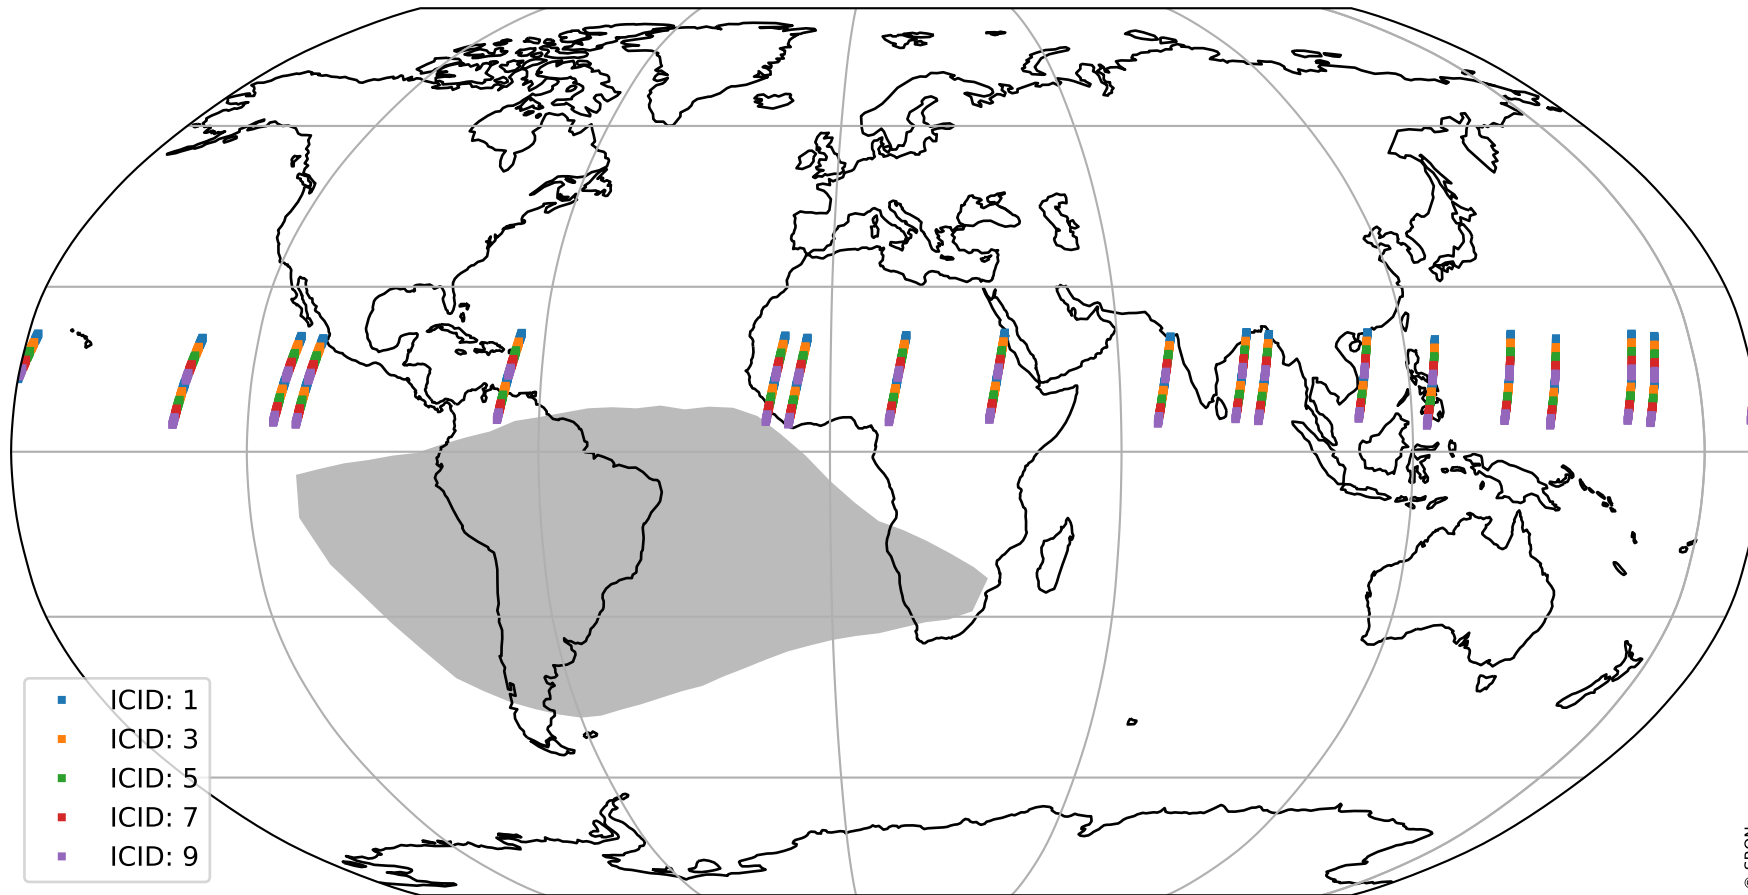

Tropomi SWIR offset (official)

orbits : 18 in [7237, 7282]
coverage : 2019-03-07 / 2019-03-10
median : 0.52597 V
spread : 0.035911 V
created : 2023-08-21T14:22:52

value detector map

Tropomi SWIR offset (official)

orbits : 18 in [7237, 7282]
coverage : 2019-03-07 / 2019-03-10
median : 30.291 μV
spread : 18.286 μV
created : 2023-08-21T14:22:52

Tropomi SWIR offset (official)

orbits : 18 in [7237, 7282]
coverage : 2019-03-07 / 2019-03-10
median : -0.050873 mV
spread : 0.32572 mV
created : 2023-08-21T14:22:52

value compared with SWIR offset CKD

Tropomi SWIR offset (official) ground-tracks of Sentinel-5P

orbits : 18 in [7237, 7282]
coverage : 2019-03-07 / 2019-03-10
created : 2023-08-21T14:22:53

Tropomi SWIR offset (official)

orbits : [2827, 7282]
coverage : 2018-04-30 / 2019-03-10
created : 2023-08-21T14:22:53

trend of detector median & temperatures