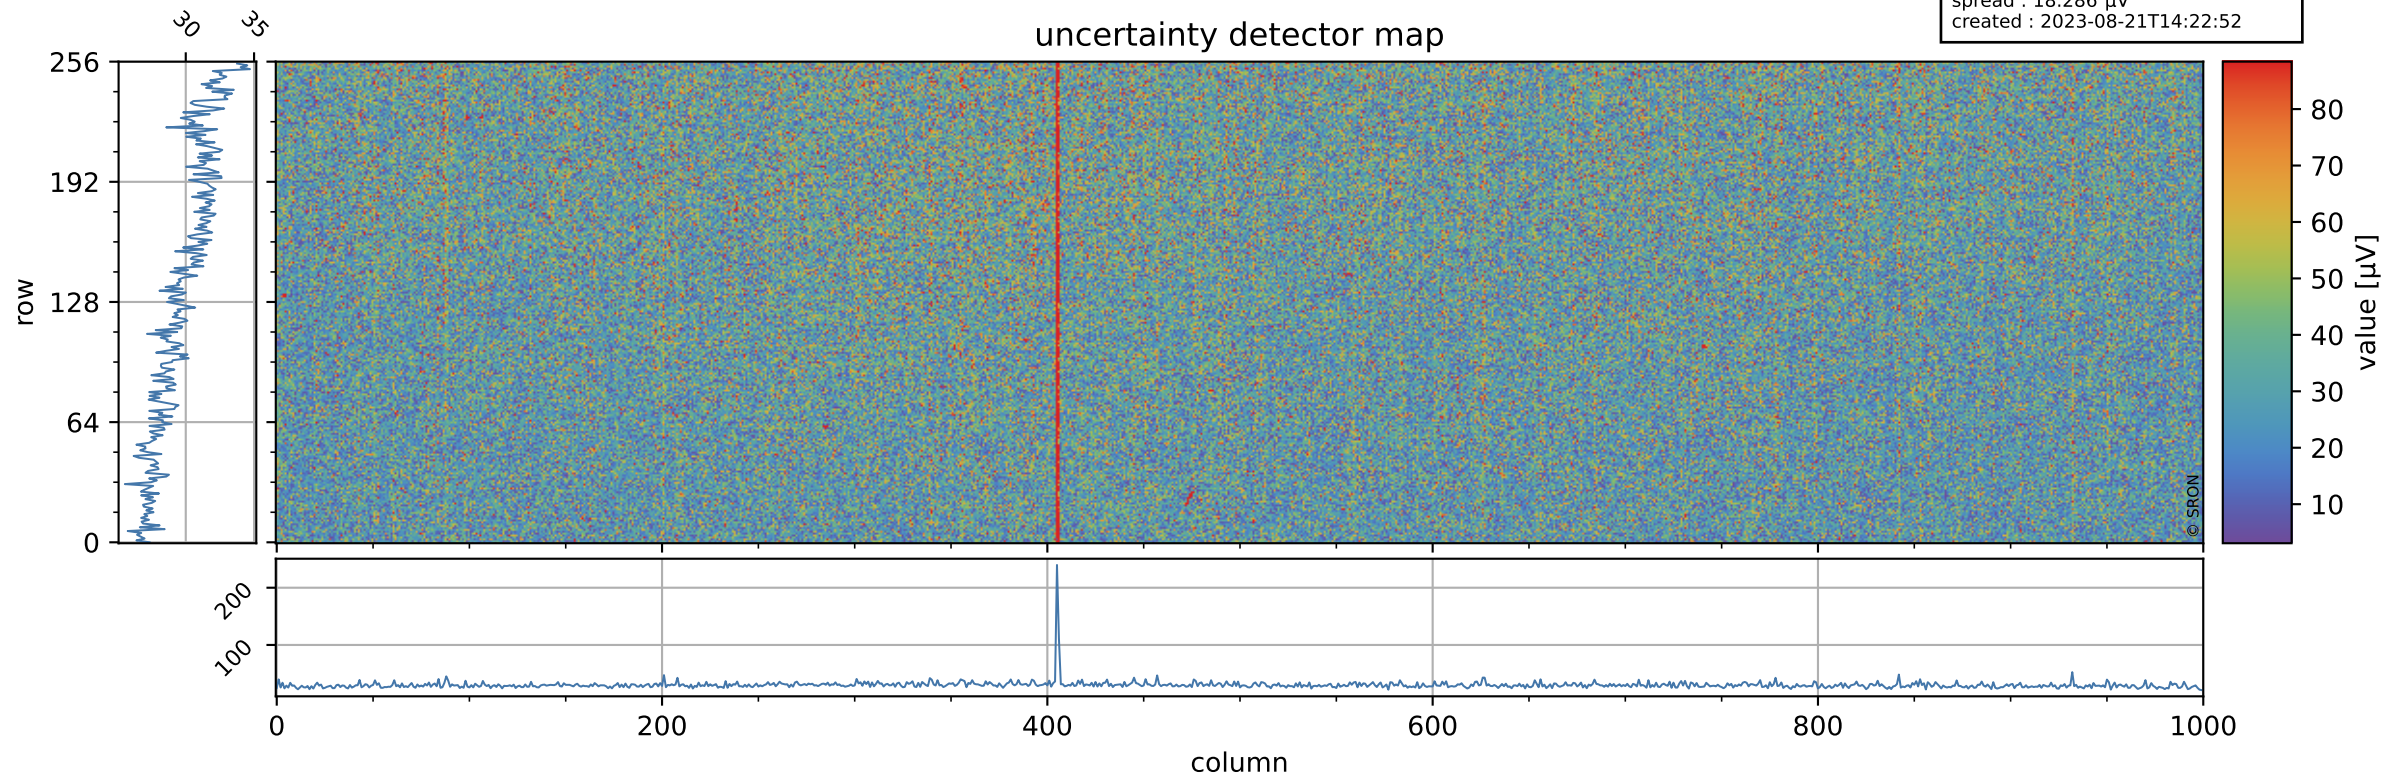

Tropomi SWIR offset (official)

orbits : 18 in [7237, 7282]
coverage : 2019-03-07 / 2019-03-10
median : 0.52597 V
spread : 0.035911 V
created : 2023-08-21T14:22:52

value detector map

Tropomi SWIR offset (official)

orbits : 18 in [7237, 7282]
coverage : 2019-03-07 / 2019-03-10
median : 30.291 μV
spread : 18.286 μV
created : 2023-08-21T14:22:52

Tropomi SWIR offset (official)

orbits : 18 in [7237, 7282]
coverage : 2019-03-07 / 2019-03-10
median : -0.050873 mV
spread : 0.32572 mV
created : 2023-08-21T14:22:52

value compared with SWIR offset CKD

Tropomi SWIR offset (official) ground-tracks of Sentinel-5P

orbits : 18 in [7237, 7282]
coverage : 2019-03-07 / 2019-03-10
created : 2023-08-21T14:22:53

Tropomi SWIR offset (official)

orbits : [2827, 7282]
coverage : 2018-04-30 / 2019-03-10
created : 2023-08-21T14:22:53

trend of detector median & temperatures