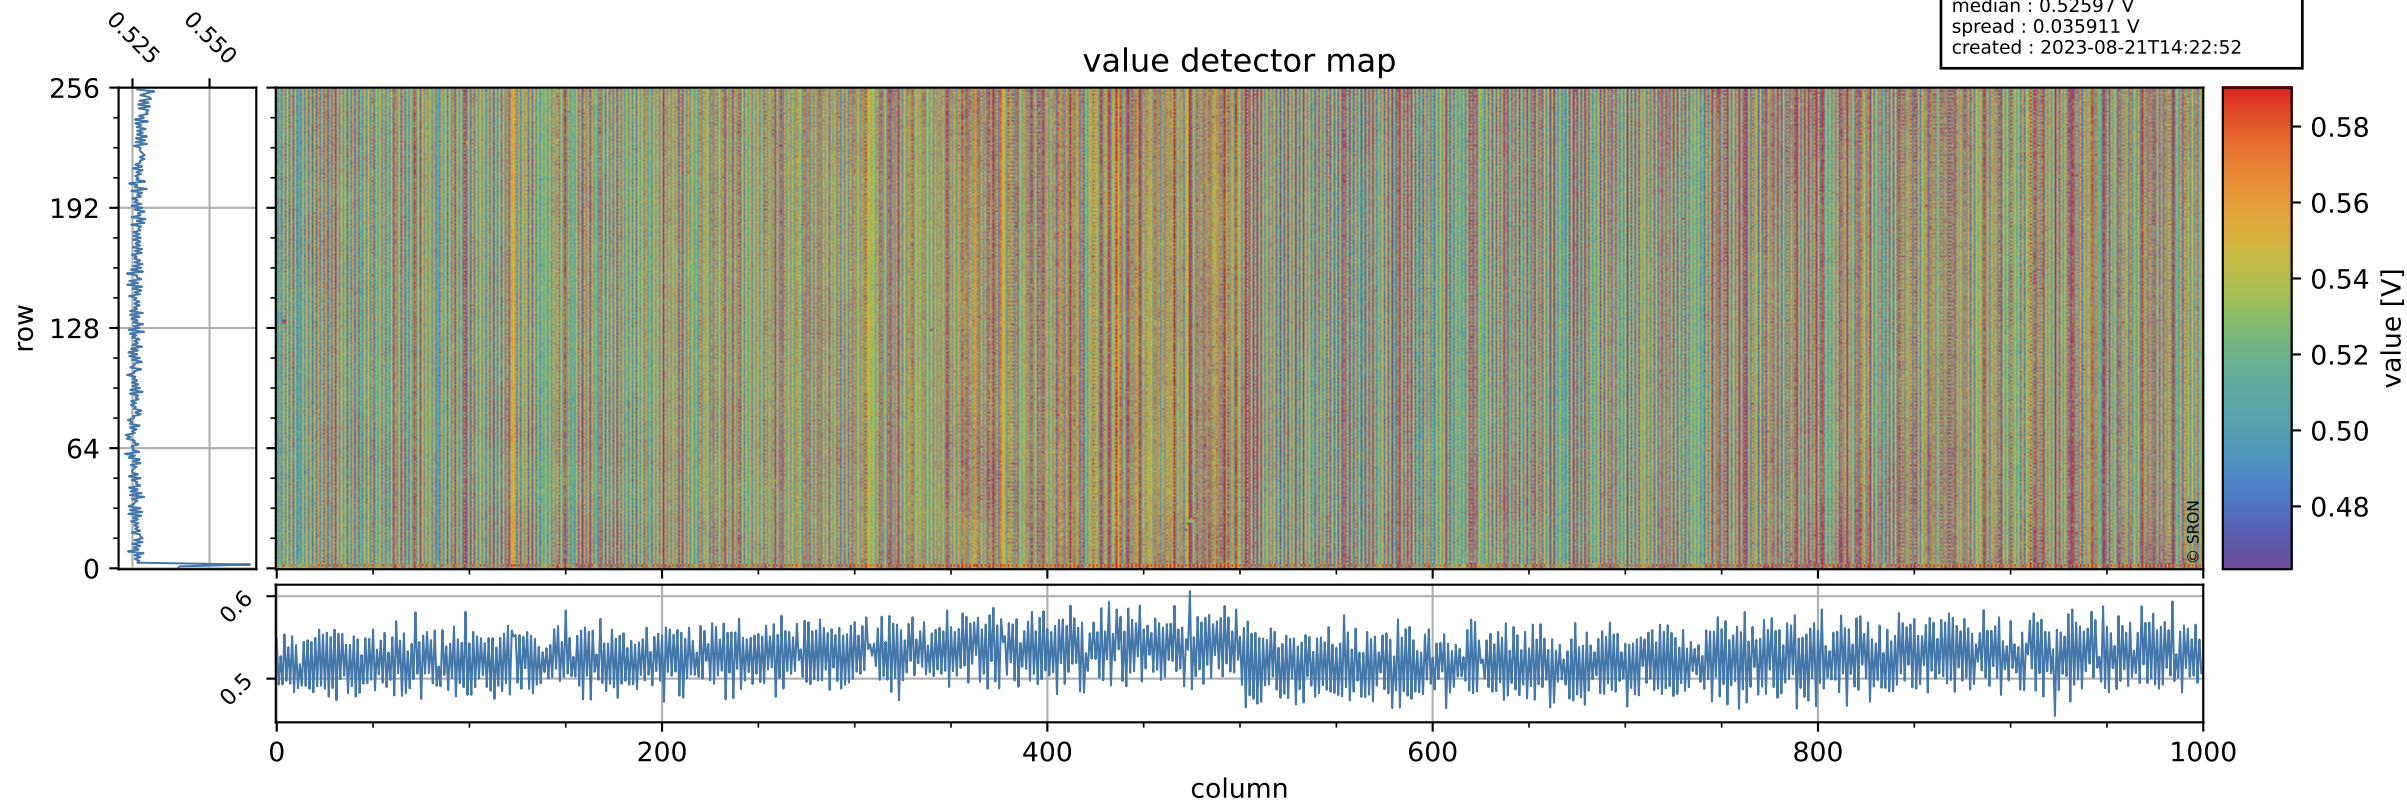

Tropomi SWIR offset (official)

orbits : 18 in [7237, 7282]
coverage : 2019-03-07 / 2019-03-10
median : 0.52597 V
spread : 0.035911 V
created : 2023-08-21T14:22:52

value detector map

Tropomi SWIR offset (official)

orbits : 18 in [7237, 7282]
coverage : 2019-03-07 / 2019-03-10
median : 30.291 μV
spread : 18.286 μV
created : 2023-08-21T14:22:52

Tropomi SWIR offset (official)

orbits : 18 in [7237, 7282]
coverage : 2019-03-07 / 2019-03-10
median : -0.050873 mV
spread : 0.32572 mV
created : 2023-08-21T14:22:52

value compared with SWIR offset CKD

Tropomi SWIR offset (official) ground-tracks of Sentinel-5P

orbits : 18 in [7237, 7282]
coverage : 2019-03-07 / 2019-03-10
created : 2023-08-21T14:22:53

Tropomi SWIR offset (official)

orbits : [2827, 7282]
coverage : 2018-04-30 / 2019-03-10
created : 2023-08-21T14:22:53

trend of detector median & temperatures