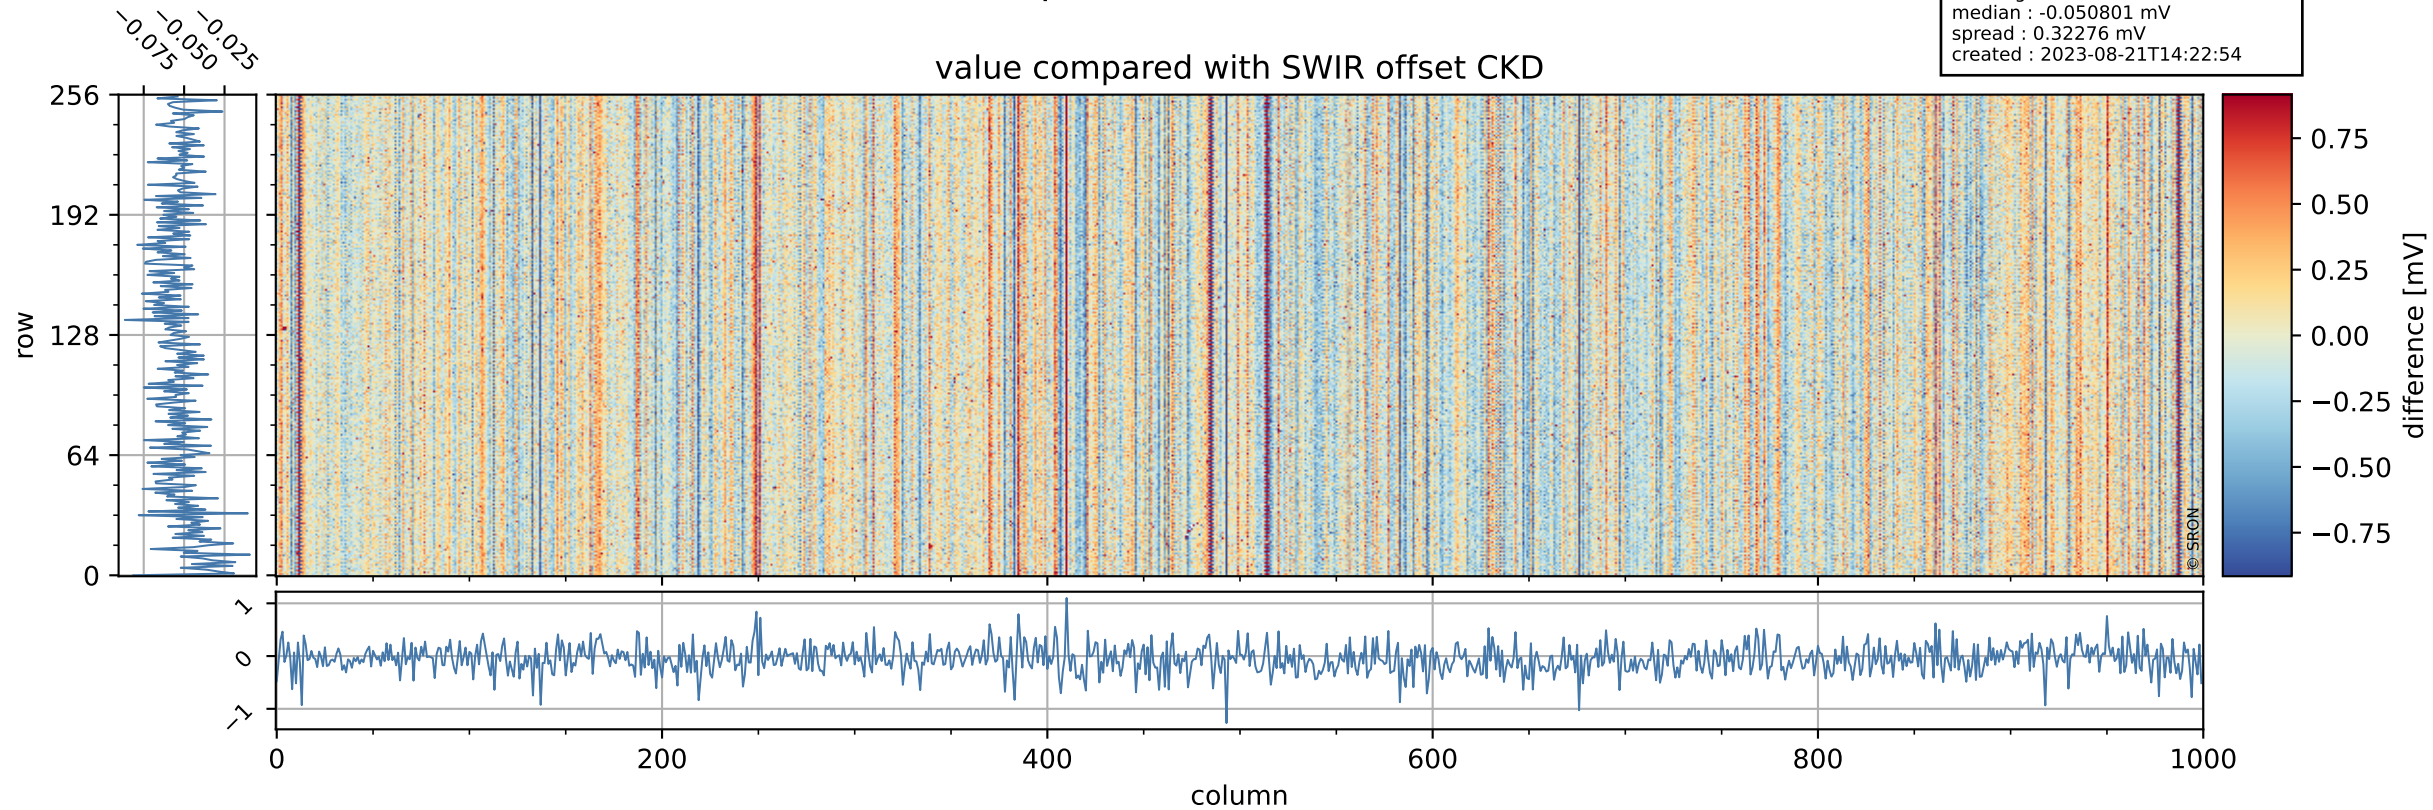

## value detector map

# Tropomi SWIR offset (official)

orbits : 19 in [7252, 7297]  
coverage : 2019-03-08 / 2019-03-11  
median : 30.303  $\mu\text{V}$   
spread : 18.16  $\mu\text{V}$   
created : 2023-08-21T14:22:54

# Tropomi SWIR offset (official)

orbits : 19 in [7252, 7297]  
coverage : 2019-03-08 / 2019-03-11  
median : -0.050801 mV  
spread : 0.32276 mV  
created : 2023-08-21T14:22:54

value compared with SWIR offset CKD

# Tropomi SWIR offset (official) ground-tracks of Sentinel-5P

orbits : 19 in [7252, 7297]  
coverage : 2019-03-08 / 2019-03-11  
created : 2023-08-21T14:22:55