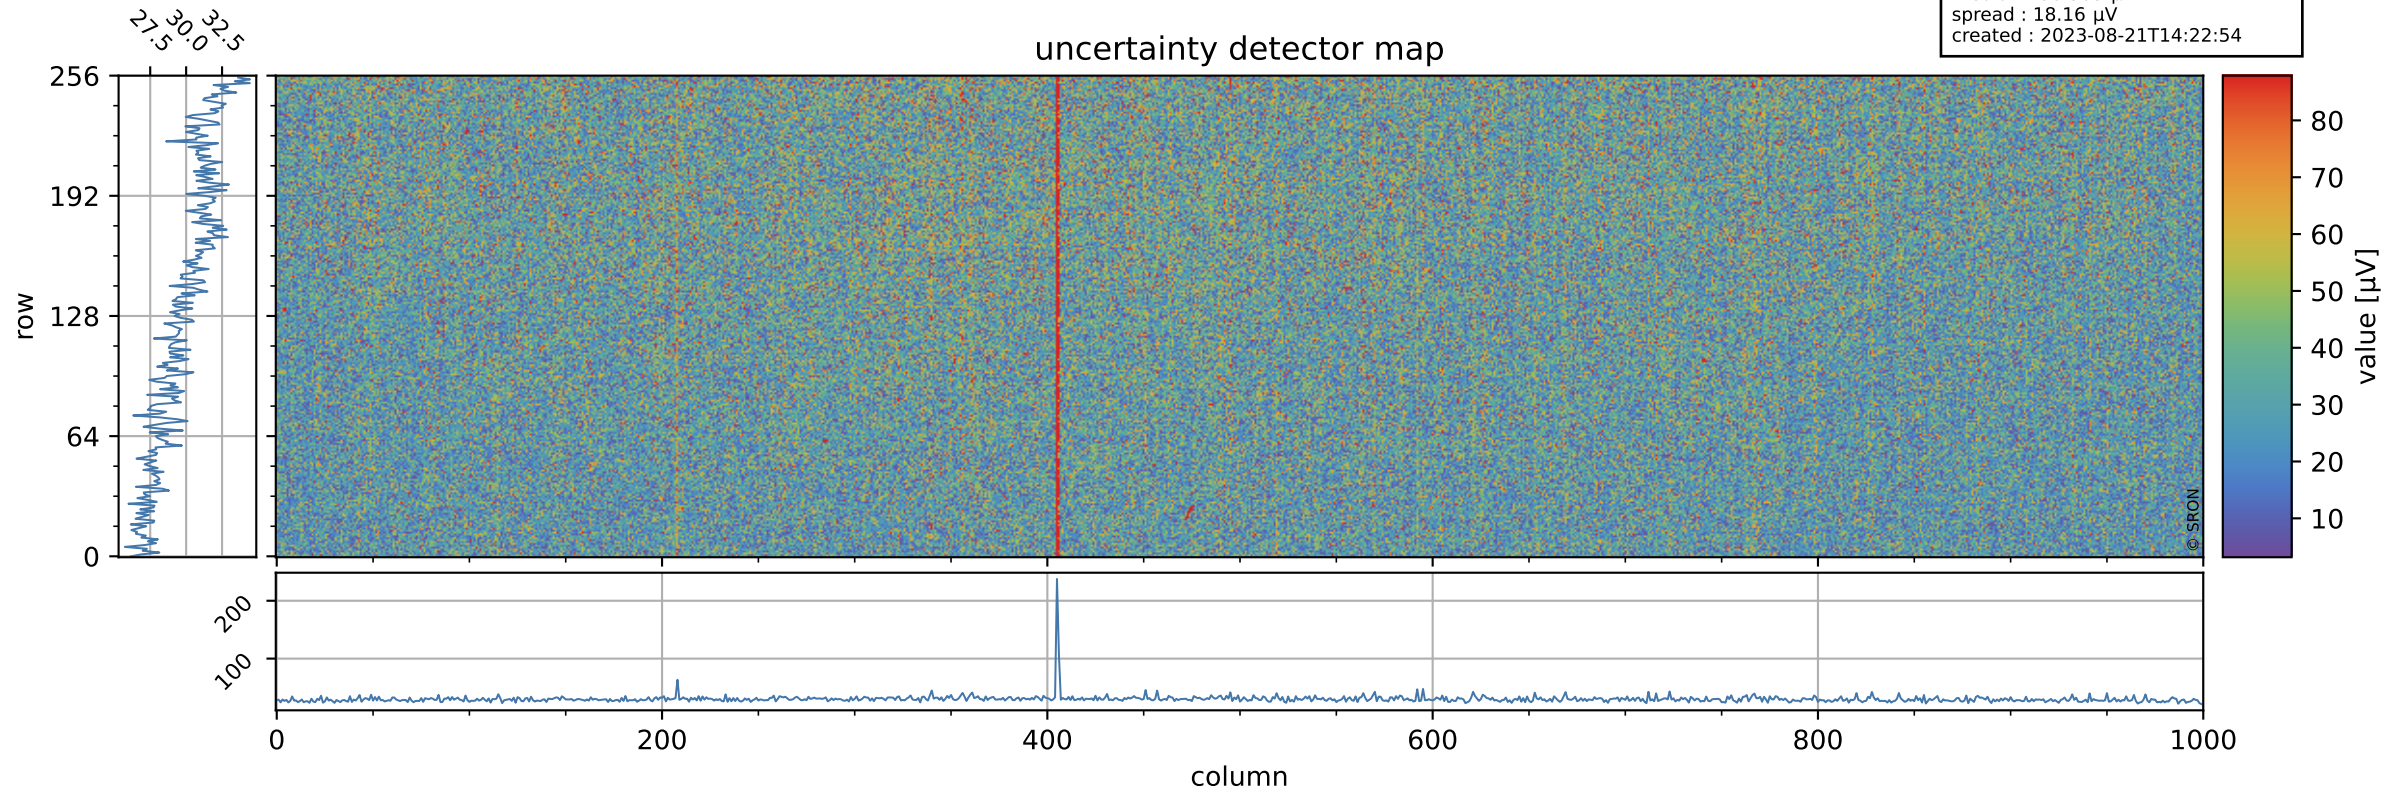

# Tropomi SWIR offset (official)

orbits : 19 in [7252, 7297]  
coverage : 2019-03-08 / 2019-03-11  
median : 0.52597 V  
spread : 0.035912 V  
created : 2023-08-21T14:22:54

## value detector map

# Tropomi SWIR offset (official)

orbits : 19 in [7252, 7297]  
coverage : 2019-03-08 / 2019-03-11  
median : 30.303  $\mu\text{V}$   
spread : 18.16  $\mu\text{V}$   
created : 2023-08-21T14:22:54

# Tropomi SWIR offset (official) ground-tracks of Sentinel-5P

orbits : 19 in [7252, 7297]  
coverage : 2019-03-08 / 2019-03-11  
created : 2023-08-21T14:22:55