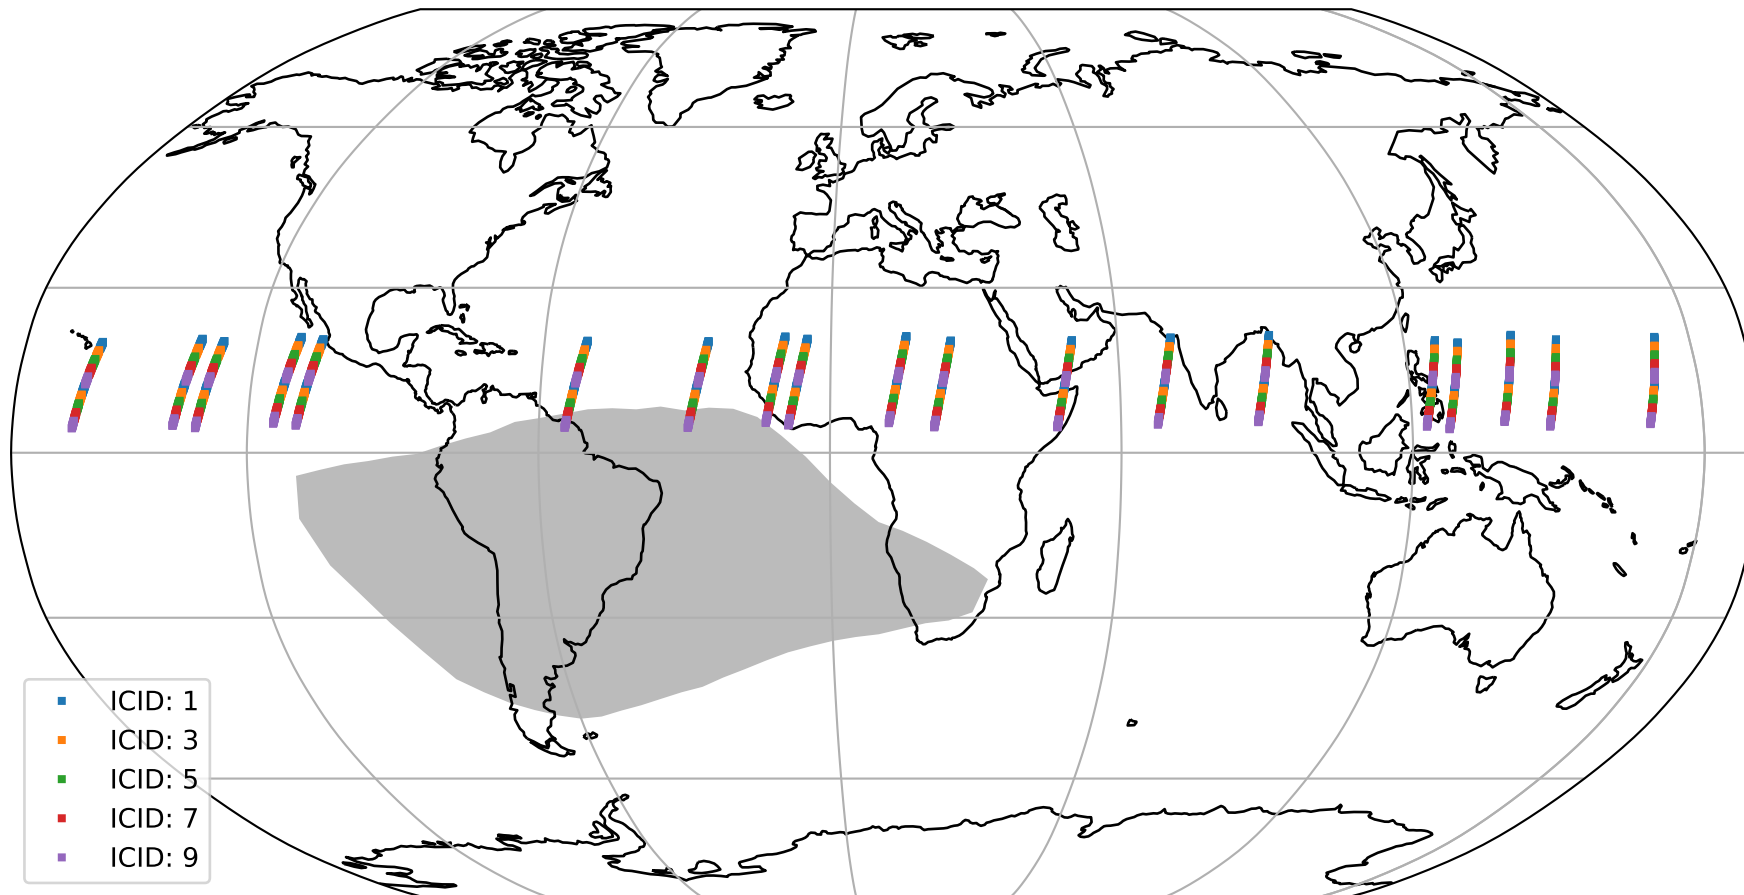

# Tropomi SWIR offset (official)

orbits : 19 in [7252, 7297]  
coverage : 2019-03-08 / 2019-03-11  
median : 30.303  $\mu\text{V}$   
spread : 18.16  $\mu\text{V}$   
created : 2023-08-21T14:22:54

# Tropomi SWIR offset (official)

orbits : 19 in [7252, 7297]  
coverage : 2019-03-08 / 2019-03-11  
median : -0.050801 mV  
spread : 0.32276 mV  
created : 2023-08-21T14:22:54

value compared with SWIR offset CKD

# Tropomi SWIR offset (official) ground-tracks of Sentinel-5P

orbits : 19 in [7252, 7297]  
coverage : 2019-03-08 / 2019-03-11  
created : 2023-08-21T14:22:55

# Tropomi SWIR offset (official)

orbits : [2827, 7297]  
coverage : 2018-04-30 / 2019-03-11  
created : 2023-08-21T14:22:55