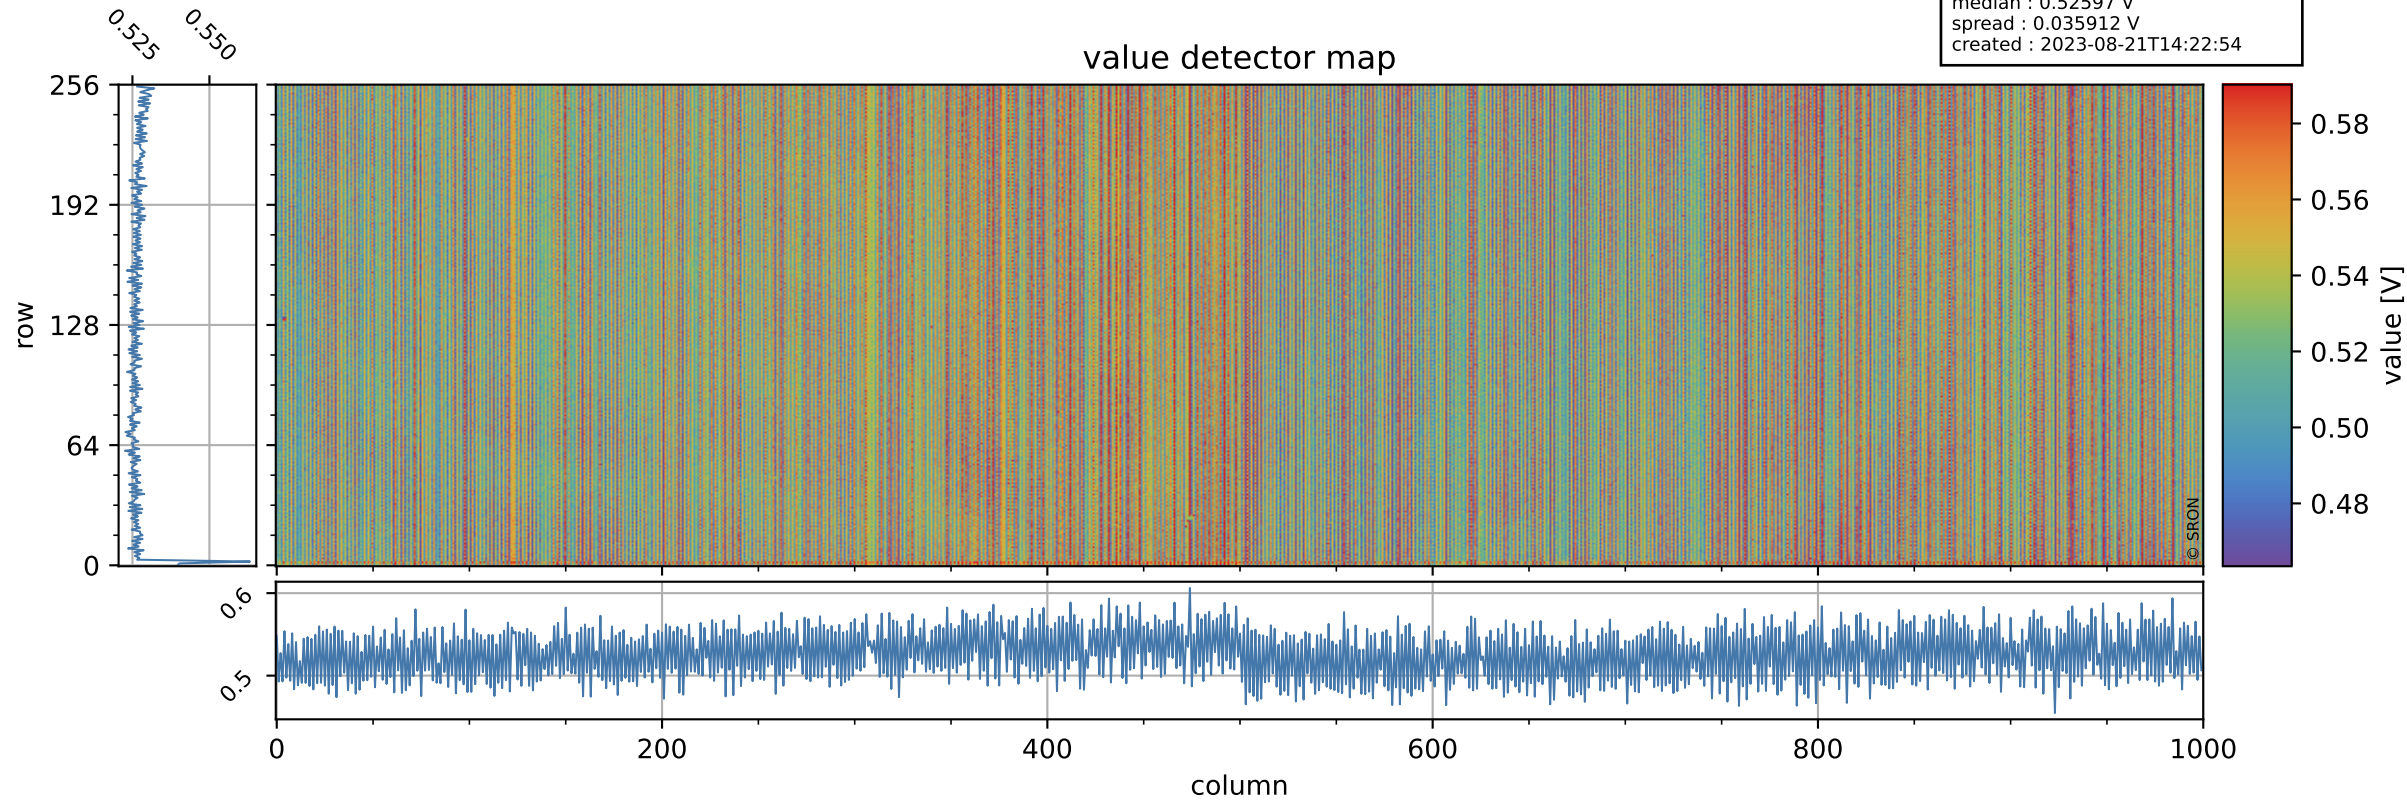

# Tropomi SWIR offset (official)

orbits : 19 in [7252, 7297]  
coverage : 2019-03-08 / 2019-03-11  
median : 0.52597 V  
spread : 0.035912 V  
created : 2023-08-21T14:22:54

## value detector map

# Tropomi SWIR offset (official)

orbits : 19 in [7252, 7297]  
coverage : 2019-03-08 / 2019-03-11  
median : 30.303  $\mu\text{V}$   
spread : 18.16  $\mu\text{V}$   
created : 2023-08-21T14:22:54

# Tropomi SWIR offset (official) ground-tracks of Sentinel-5P

orbits : 19 in [7252, 7297]  
coverage : 2019-03-08 / 2019-03-11  
created : 2023-08-21T14:22:55