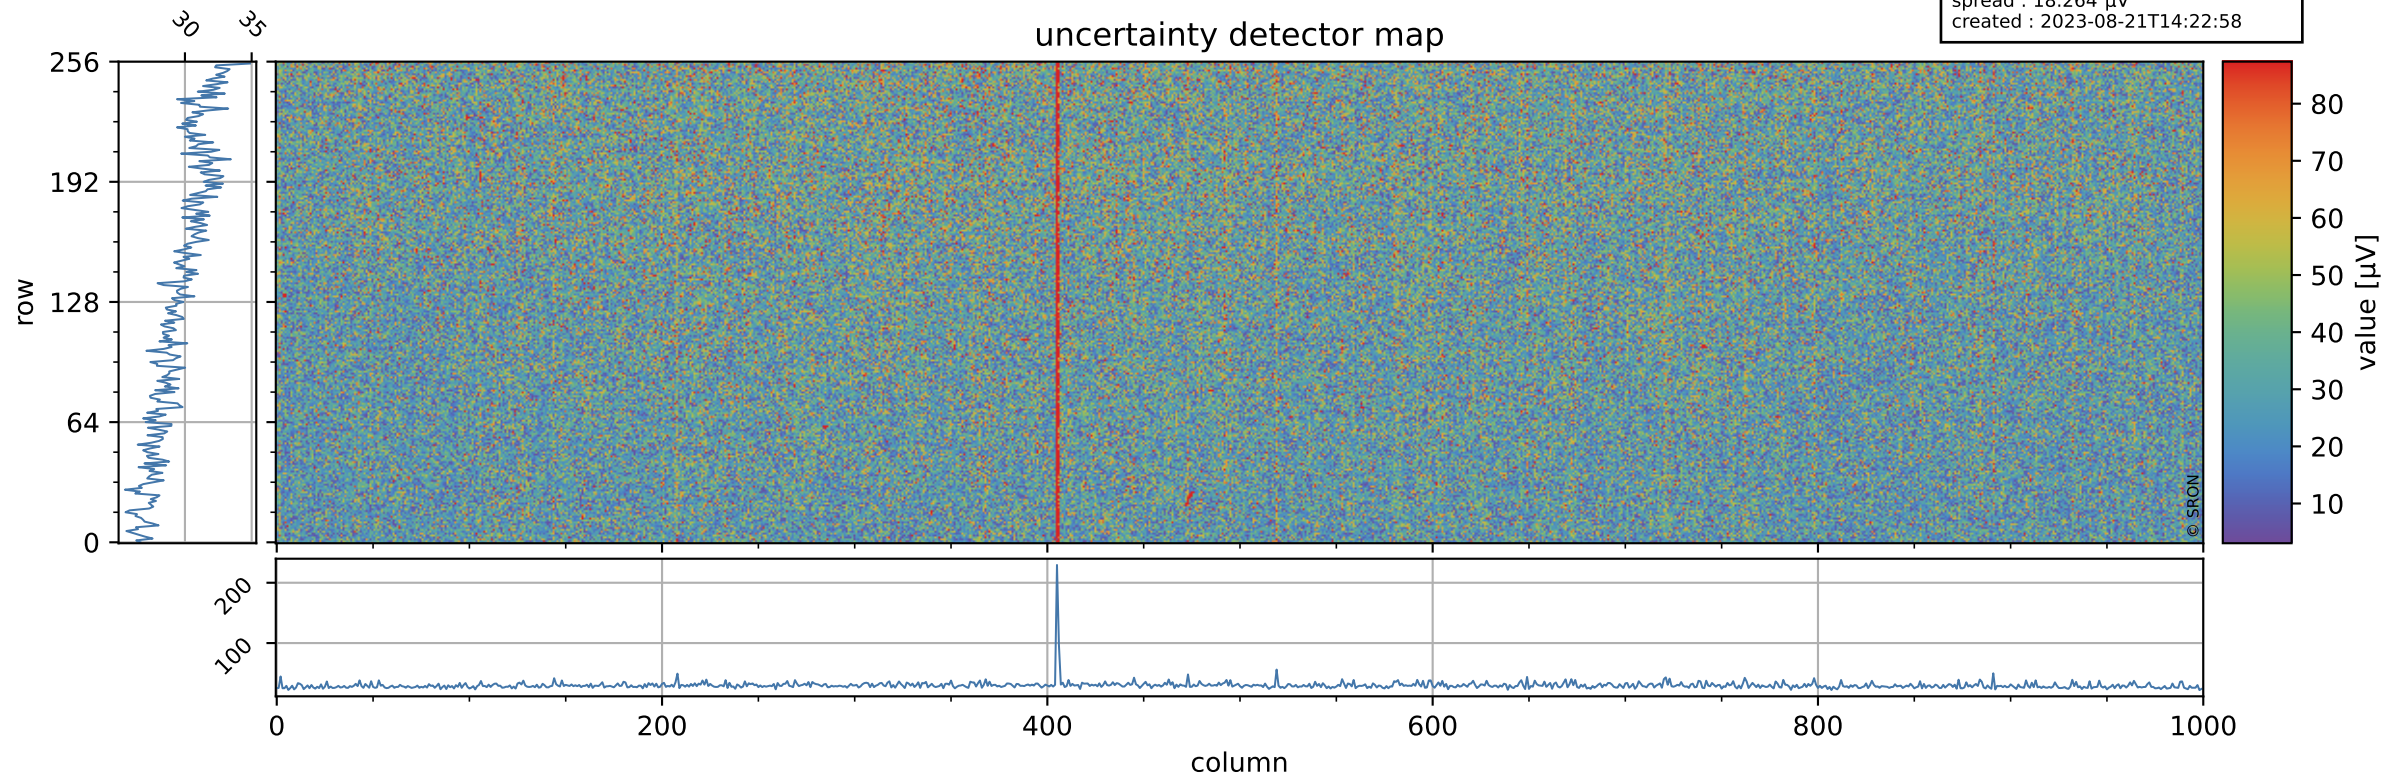

Tropomi SWIR offset (official)

orbits : 20 in [7282, 7327]
coverage : 2019-03-10 / 2019-03-13
median : 0.52596 V
spread : 0.035916 V
created : 2023-08-21T14:22:58

value detector map

Tropomi SWIR offset (official)

orbits : 20 in [7282, 7327]
coverage : 2019-03-10 / 2019-03-13
median : 30.195 μV
spread : 18.264 μV
created : 2023-08-21T14:22:58

Tropomi SWIR offset (official)

orbits : 20 in [7282, 7327]
coverage : 2019-03-10 / 2019-03-13
median : -0.065101 mV
spread : 0.32616 mV
created : 2023-08-21T14:22:58

value compared with SWIR offset CKD

Tropomi SWIR offset (official) ground-tracks of Sentinel-5P

orbits : 20 in [7282, 7327]
coverage : 2019-03-10 / 2019-03-13
created : 2023-08-21T14:22:58

Tropomi SWIR offset (official)

orbits : [2827, 7327]
coverage : 2018-04-30 / 2019-03-13
created : 2023-08-21T14:22:59

trend of detector median & temperatures