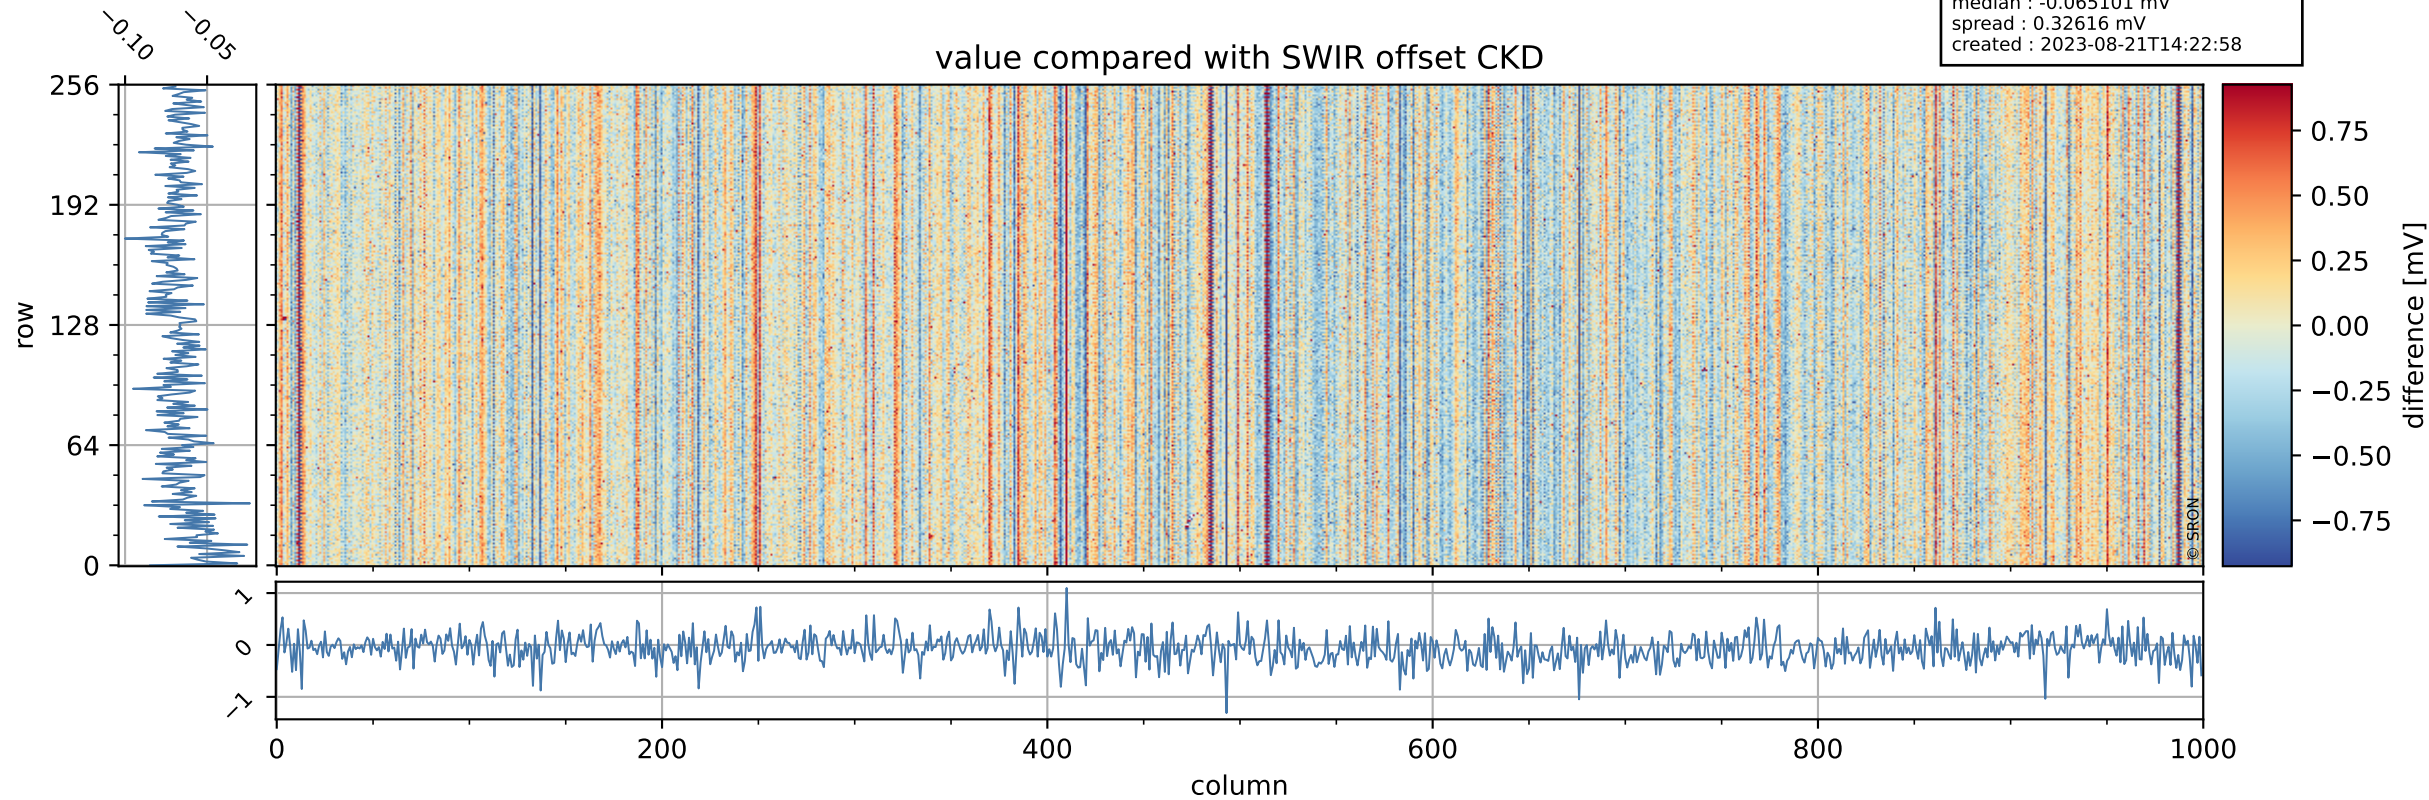

Tropomi SWIR offset (official)

orbits : 20 in [7282, 7327]
coverage : 2019-03-10 / 2019-03-13
median : 0.52596 V
spread : 0.035916 V
created : 2023-08-21T14:22:58

value detector map

Tropomi SWIR offset (official)

orbits : 20 in [7282, 7327]
coverage : 2019-03-10 / 2019-03-13
median : 30.195 μV
spread : 18.264 μV
created : 2023-08-21T14:22:58

Tropomi SWIR offset (official)

orbits : 20 in [7282, 7327]
coverage : 2019-03-10 / 2019-03-13
median : -0.065101 mV
spread : 0.32616 mV
created : 2023-08-21T14:22:58

value compared with SWIR offset CKD

Tropomi SWIR offset (official) ground-tracks of Sentinel-5P

orbits : 20 in [7282, 7327]
coverage : 2019-03-10 / 2019-03-13
created : 2023-08-21T14:22:58

Tropomi SWIR offset (official)

orbits : [2827, 7327]
coverage : 2018-04-30 / 2019-03-13
created : 2023-08-21T14:22:59

trend of detector median & temperatures