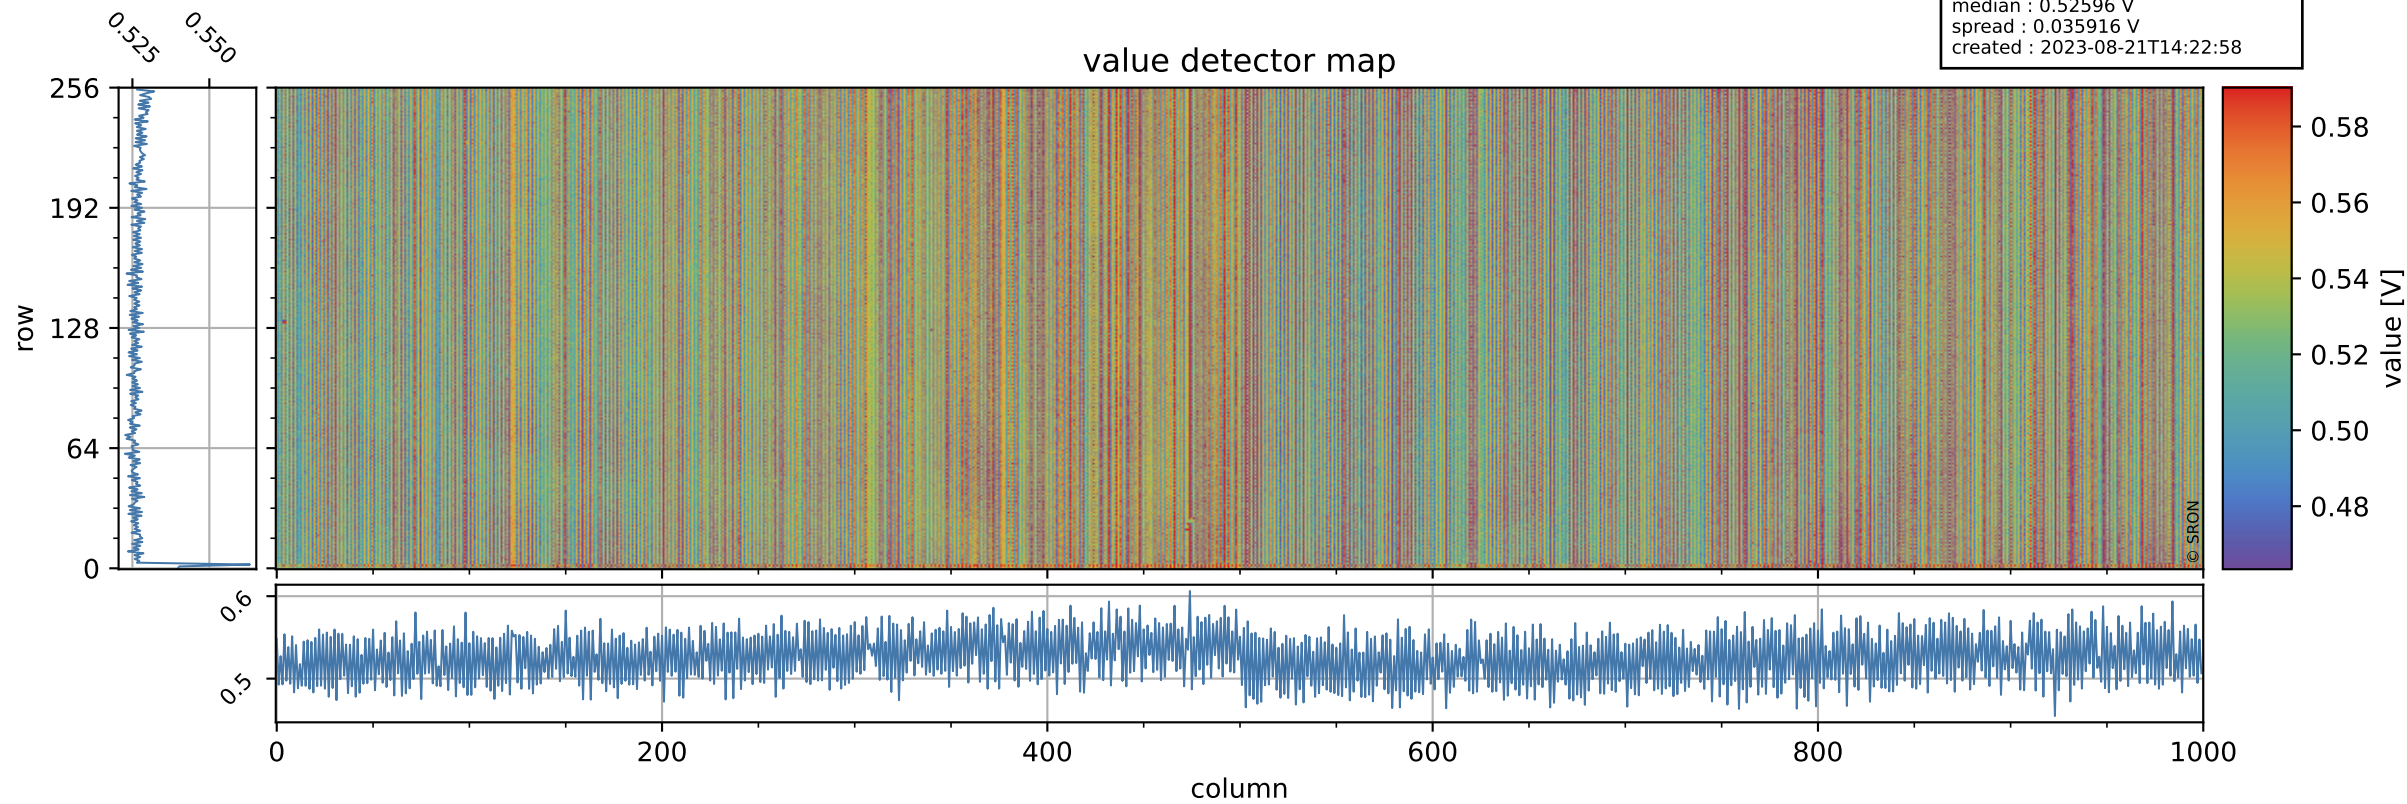

Tropomi SWIR offset (official)

orbits : 20 in [7282, 7327]
coverage : 2019-03-10 / 2019-03-13
median : 0.52596 V
spread : 0.035916 V
created : 2023-08-21T14:22:58

value detector map

Tropomi SWIR offset (official)

orbits : 20 in [7282, 7327]
coverage : 2019-03-10 / 2019-03-13
median : 30.195 μV
spread : 18.264 μV
created : 2023-08-21T14:22:58

Tropomi SWIR offset (official)

orbits : 20 in [7282, 7327]
coverage : 2019-03-10 / 2019-03-13
median : -0.065101 mV
spread : 0.32616 mV
created : 2023-08-21T14:22:58

value compared with SWIR offset CKD

Tropomi SWIR offset (official) ground-tracks of Sentinel-5P

orbits : 20 in [7282, 7327]
coverage : 2019-03-10 / 2019-03-13
created : 2023-08-21T14:22:58

Tropomi SWIR offset (official)

orbits : [2827, 7327]
coverage : 2018-04-30 / 2019-03-13
created : 2023-08-21T14:22:59

trend of detector median & temperatures