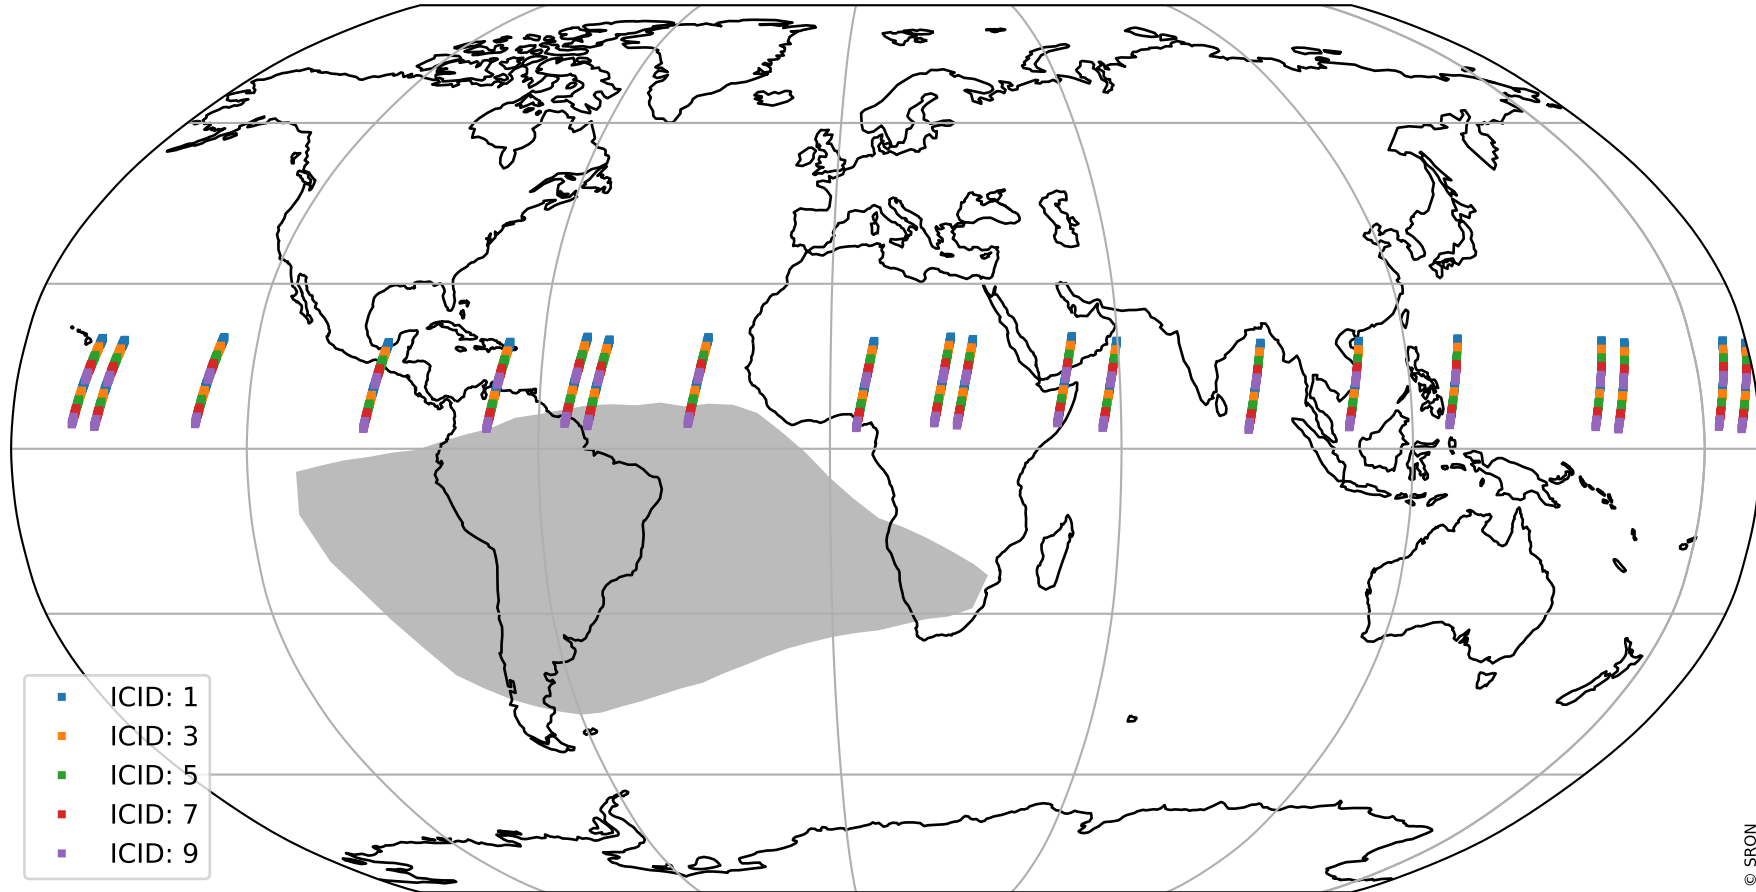

Tropomi SWIR offset (official)

orbits : 20 in [7282, 7327]
coverage : 2019-03-10 / 2019-03-13
median : 0.52596 V
spread : 0.035916 V
created : 2023-08-21T14:22:58

value detector map

Tropomi SWIR offset (official)

orbits : 20 in [7282, 7327]
coverage : 2019-03-10 / 2019-03-13
median : 30.195 μV
spread : 18.264 μV
created : 2023-08-21T14:22:58

Tropomi SWIR offset (official)

orbits : 20 in [7282, 7327]
coverage : 2019-03-10 / 2019-03-13
median : -0.065101 mV
spread : 0.32616 mV
created : 2023-08-21T14:22:58

value compared with SWIR offset CKD

Tropomi SWIR offset (official) ground-tracks of Sentinel-5P

orbits : 20 in [7282, 7327]
coverage : 2019-03-10 / 2019-03-13
created : 2023-08-21T14:22:58

Tropomi SWIR offset (official)

orbits : [2827, 7327]
coverage : 2018-04-30 / 2019-03-13
created : 2023-08-21T14:22:59

trend of detector median & temperatures