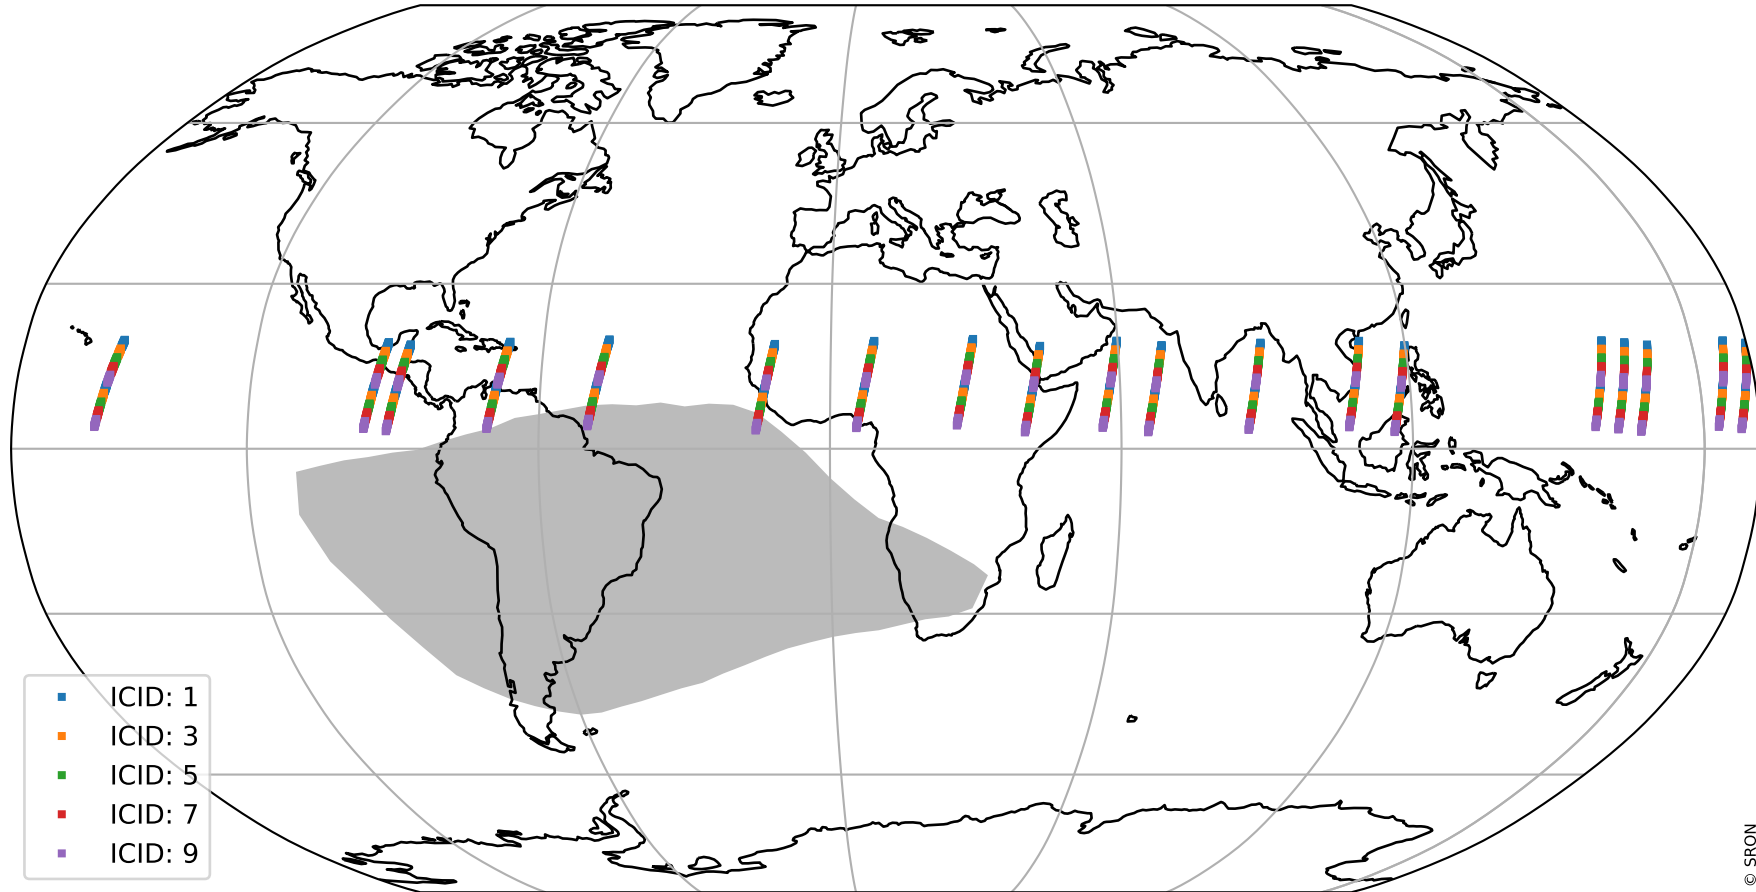

Tropomi SWIR offset (official)

orbits : 19 in [7297, 7342]
coverage : 2019-03-11 / 2019-03-14
median : 0.52596 V
spread : 0.035916 V
created : 2023-08-21T14:23:00

value detector map

Tropomi SWIR offset (official)

orbits : 19 in [7297, 7342]
coverage : 2019-03-11 / 2019-03-14
median : 29.931 μV
spread : 18.111 μV
created : 2023-08-21T14:23:00

Tropomi SWIR offset (official)

value compared with SWIR offset CKD

orbits : 19 in [7297, 7342]
coverage : 2019-03-11 / 2019-03-14
median : -0.06293 mV
spread : 0.32829 mV
created : 2023-08-21T14:23:00

Tropomi SWIR offset (official) ground-tracks of Sentinel-5P

orbits : 19 in [7297, 7342]
coverage : 2019-03-11 / 2019-03-14
created : 2023-08-21T14:23:00

Tropomi SWIR offset (official)

orbits : [2827, 7342]
coverage : 2018-04-30 / 2019-03-14
created : 2023-08-21T14:23:01

trend of detector median & temperatures