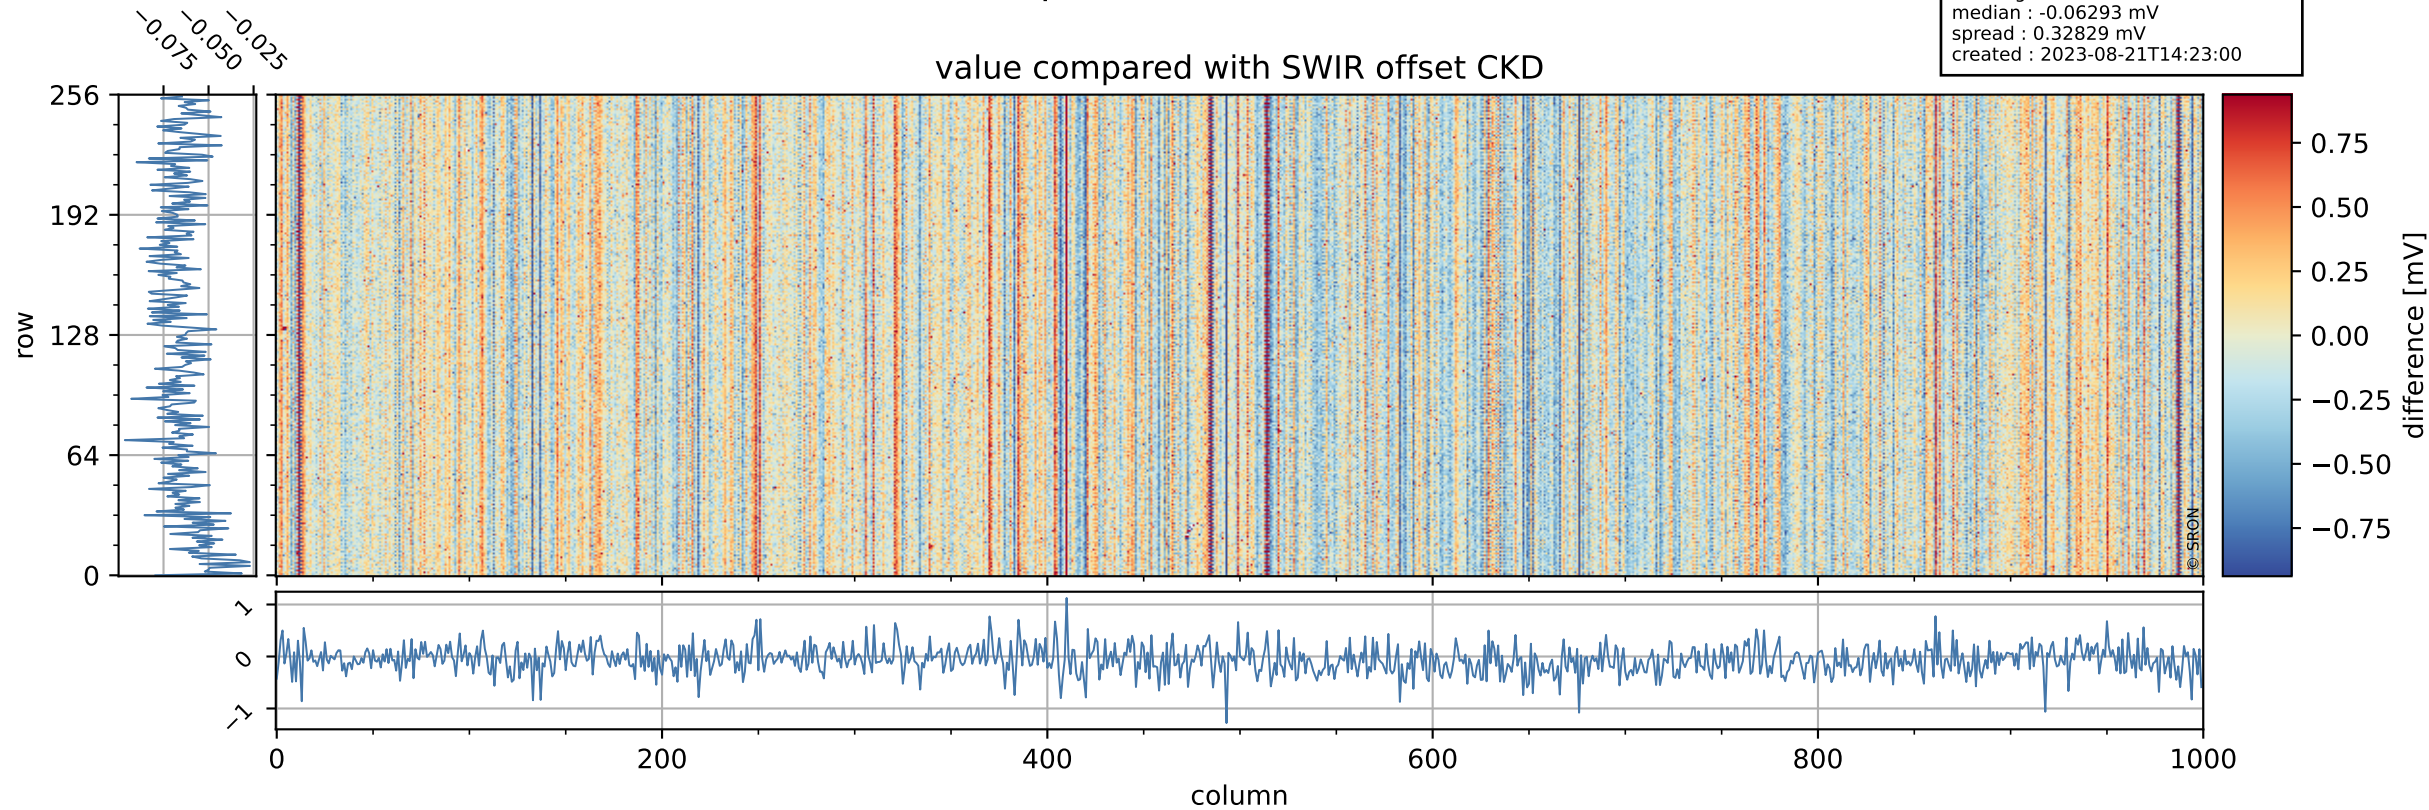

Tropomi SWIR offset (official)

orbits : 19 in [7297, 7342]
coverage : 2019-03-11 / 2019-03-14
median : 0.52596 V
spread : 0.035916 V
created : 2023-08-21T14:23:00

value detector map

Tropomi SWIR offset (official)

orbits : 19 in [7297, 7342]
coverage : 2019-03-11 / 2019-03-14
median : 29.931 μV
spread : 18.111 μV
created : 2023-08-21T14:23:00

Tropomi SWIR offset (official)

value compared with SWIR offset CKD

orbits : 19 in [7297, 7342]
coverage : 2019-03-11 / 2019-03-14
median : -0.06293 mV
spread : 0.32829 mV
created : 2023-08-21T14:23:00

Tropomi SWIR offset (official) ground-tracks of Sentinel-5P

orbits : 19 in [7297, 7342]
coverage : 2019-03-11 / 2019-03-14
created : 2023-08-21T14:23:00

Tropomi SWIR offset (official)

orbits : [2827, 7342]
coverage : 2018-04-30 / 2019-03-14
created : 2023-08-21T14:23:01

trend of detector median & temperatures