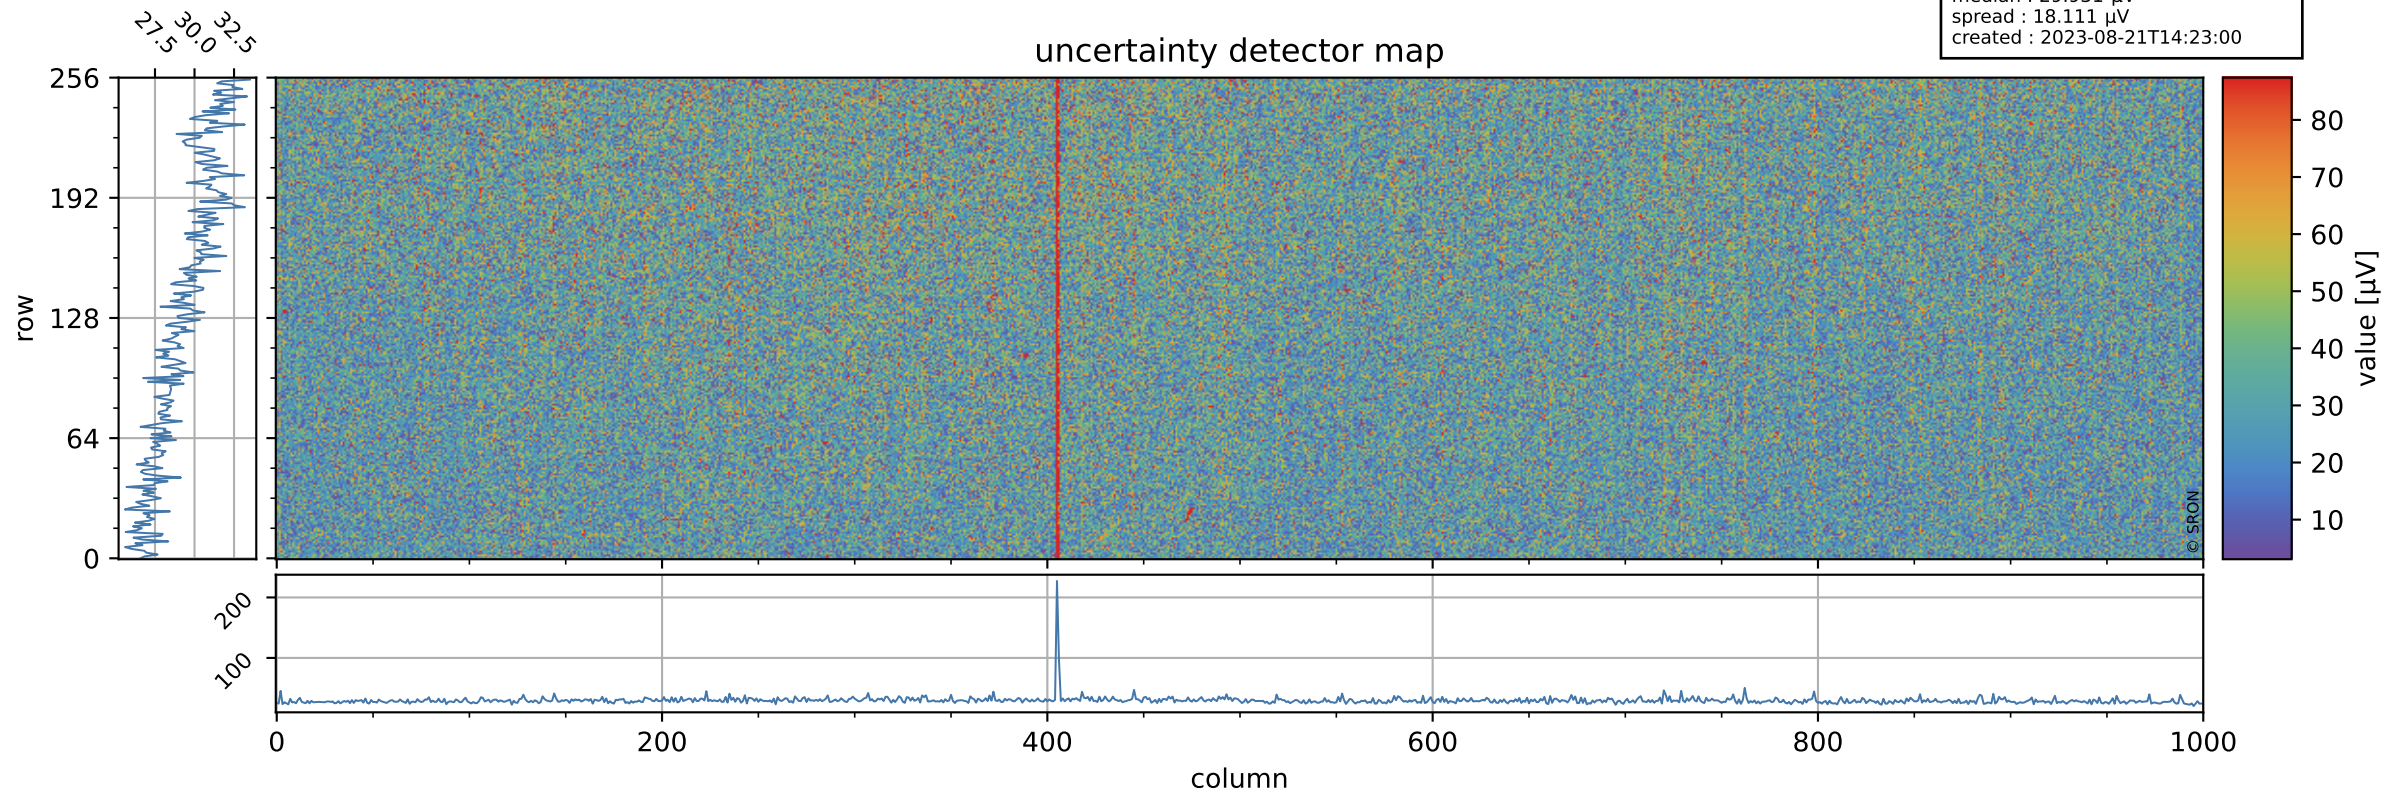

Tropomi SWIR offset (official)

orbits : 19 in [7297, 7342]
coverage : 2019-03-11 / 2019-03-14
median : 0.52596 V
spread : 0.035916 V
created : 2023-08-21T14:23:00

value detector map

Tropomi SWIR offset (official)

orbits : 19 in [7297, 7342]
coverage : 2019-03-11 / 2019-03-14
median : 29.931 μV
spread : 18.111 μV
created : 2023-08-21T14:23:00

Tropomi SWIR offset (official)

value compared with SWIR offset CKD

orbits : 19 in [7297, 7342]
coverage : 2019-03-11 / 2019-03-14
median : -0.06293 mV
spread : 0.32829 mV
created : 2023-08-21T14:23:00

Tropomi SWIR offset (official) ground-tracks of Sentinel-5P

orbits : 19 in [7297, 7342]
coverage : 2019-03-11 / 2019-03-14
created : 2023-08-21T14:23:00

Tropomi SWIR offset (official)

orbits : [2827, 7342]
coverage : 2018-04-30 / 2019-03-14
created : 2023-08-21T14:23:01

trend of detector median & temperatures