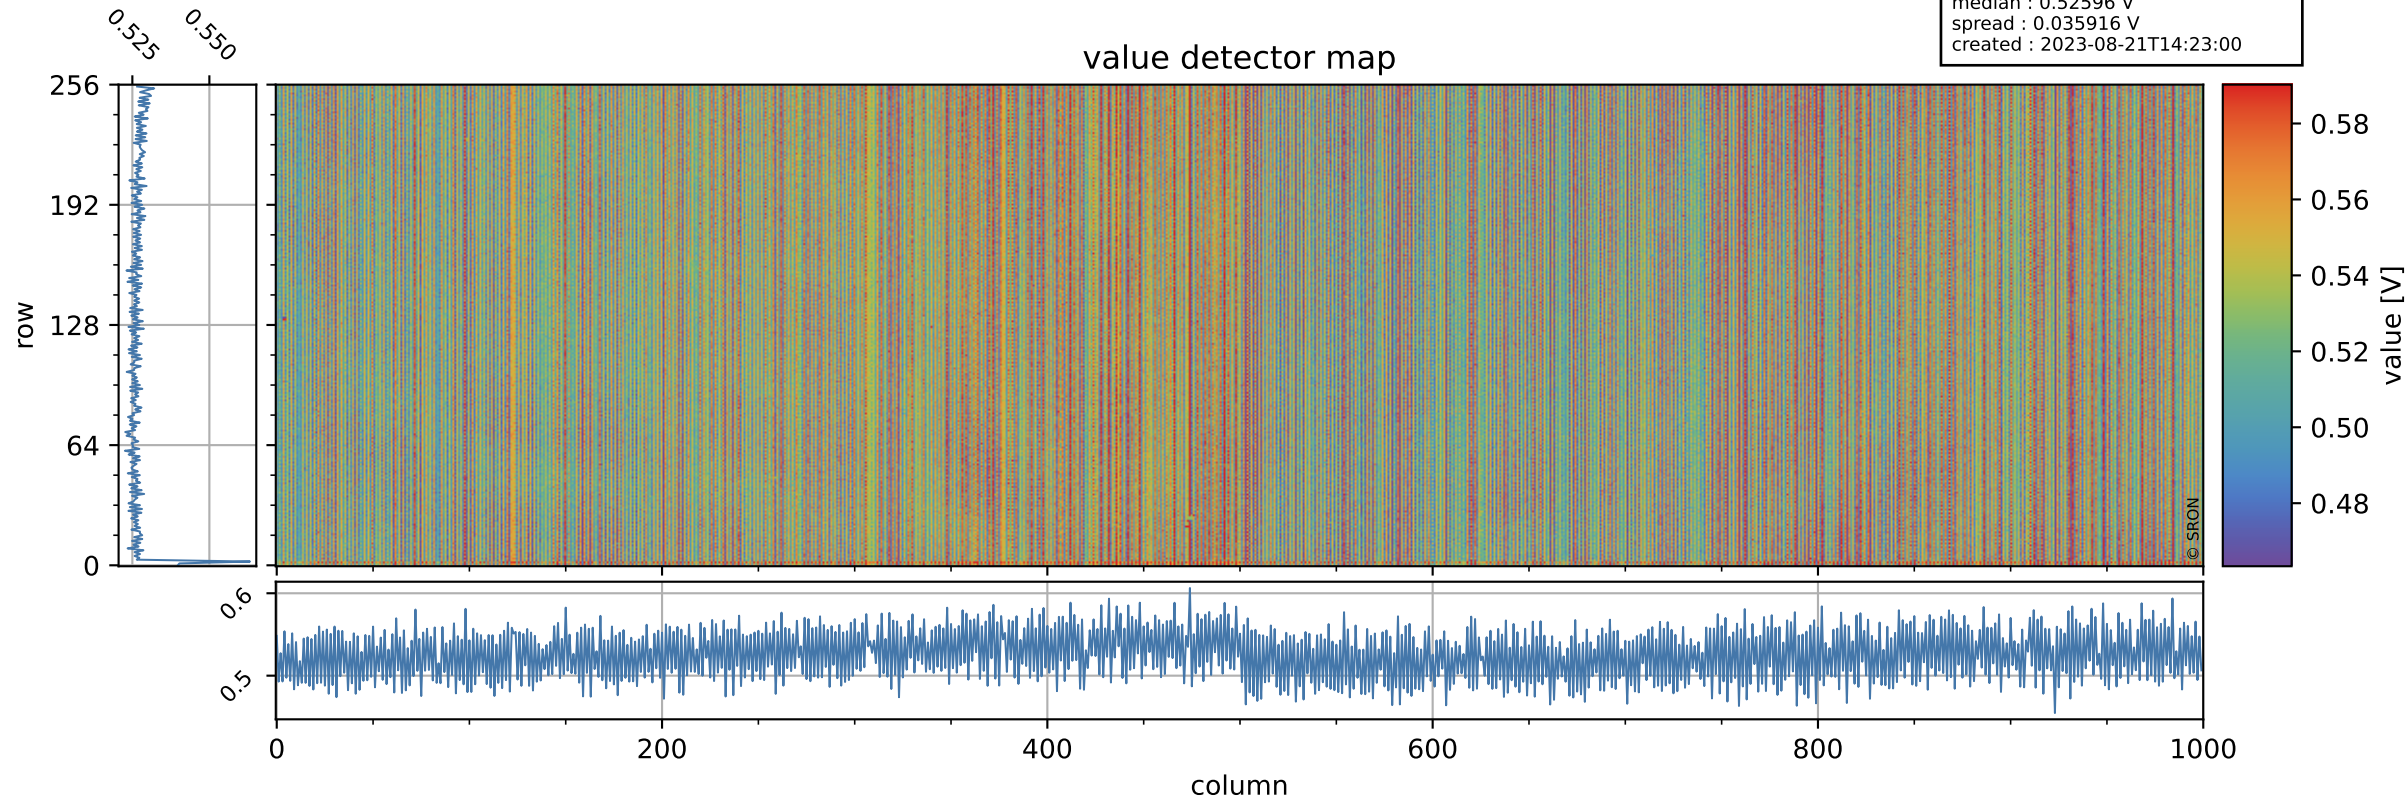

Tropomi SWIR offset (official)

orbits : 19 in [7297, 7342]
coverage : 2019-03-11 / 2019-03-14
median : 0.52596 V
spread : 0.035916 V
created : 2023-08-21T14:23:00

value detector map

Tropomi SWIR offset (official)

orbits : 19 in [7297, 7342]
coverage : 2019-03-11 / 2019-03-14
median : 29.931 μV
spread : 18.111 μV
created : 2023-08-21T14:23:00

Tropomi SWIR offset (official)

value compared with SWIR offset CKD

orbits : 19 in [7297, 7342]
coverage : 2019-03-11 / 2019-03-14
median : -0.06293 mV
spread : 0.32829 mV
created : 2023-08-21T14:23:00

Tropomi SWIR offset (official) ground-tracks of Sentinel-5P

orbits : 19 in [7297, 7342]
coverage : 2019-03-11 / 2019-03-14
created : 2023-08-21T14:23:00

Tropomi SWIR offset (official)

orbits : [2827, 7342]
coverage : 2018-04-30 / 2019-03-14
created : 2023-08-21T14:23:01

trend of detector median & temperatures