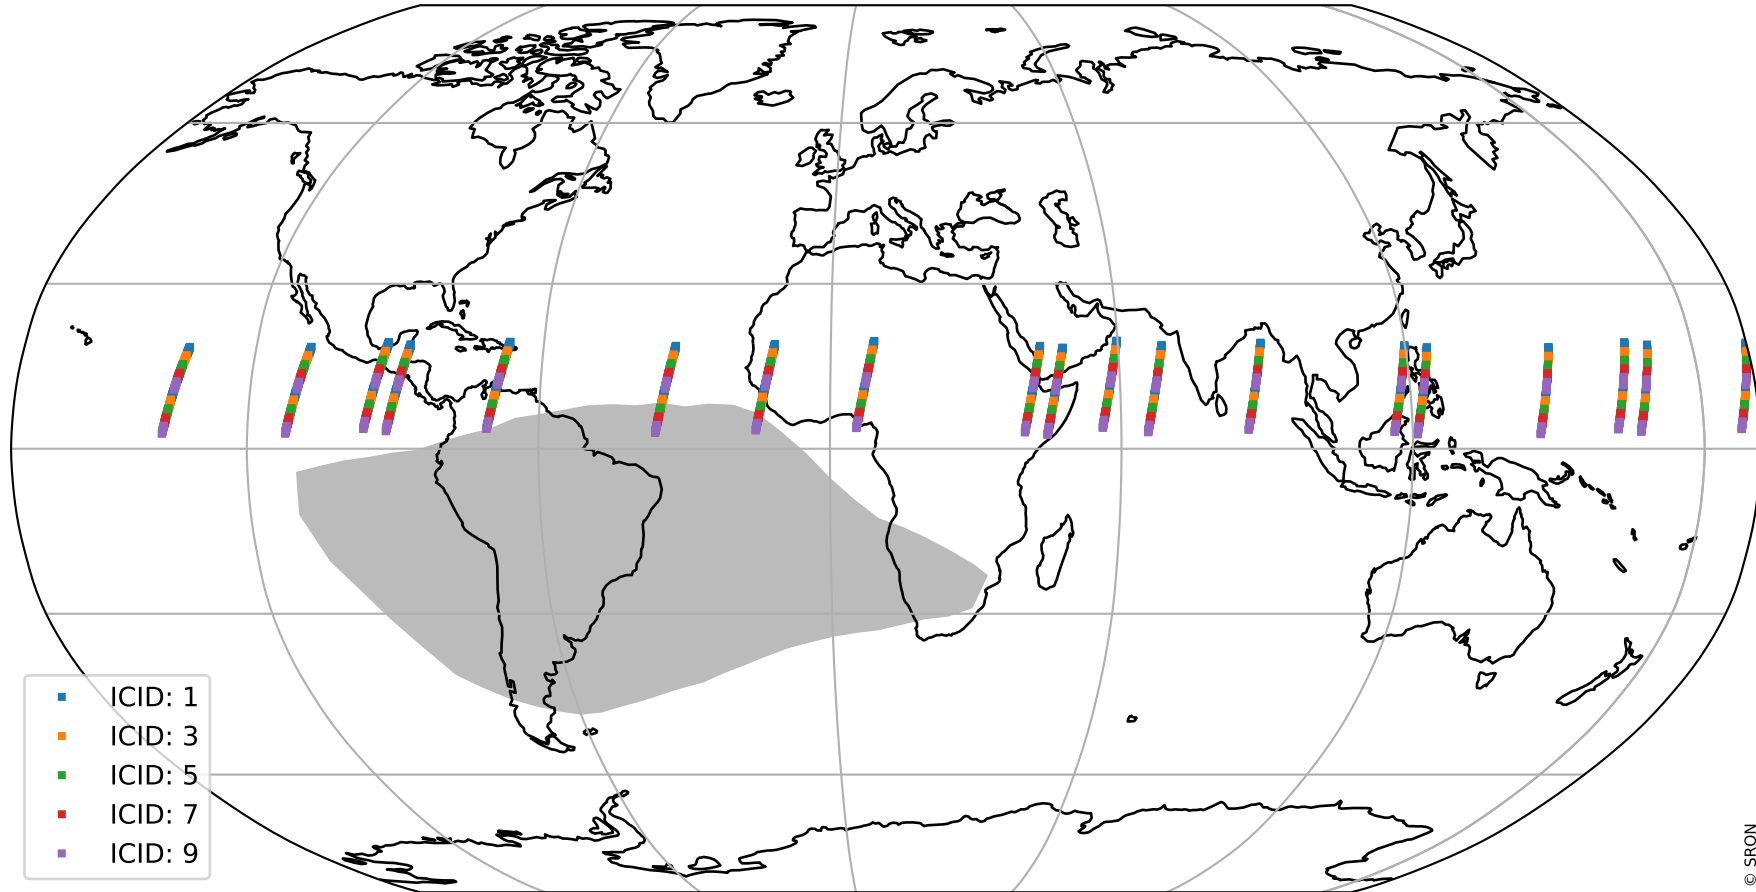

# Tropomi SWIR offset (official)

orbits : 19 in [7312, 7357]  
coverage : 2019-03-12 / 2019-03-15  
median : 30.488  $\mu\text{V}$   
spread : 18.41  $\mu\text{V}$   
created : 2023-08-21T14:23:02

# Tropomi SWIR offset (official)

value compared with SWIR offset CKD

orbits : 19 in [7312, 7357]  
coverage : 2019-03-12 / 2019-03-15  
median : -0.059093 mV  
spread : 0.32894 mV  
created : 2023-08-21T14:23:02

# Tropomi SWIR offset (official) ground-tracks of Sentinel-5P

orbits : 19 in [7312, 7357]  
coverage : 2019-03-12 / 2019-03-15  
created : 2023-08-21T14:23:02

# Tropomi SWIR offset (official)

orbits : [2827, 7357]  
coverage : 2018-04-30 / 2019-03-15  
created : 2023-08-21T14:23:03