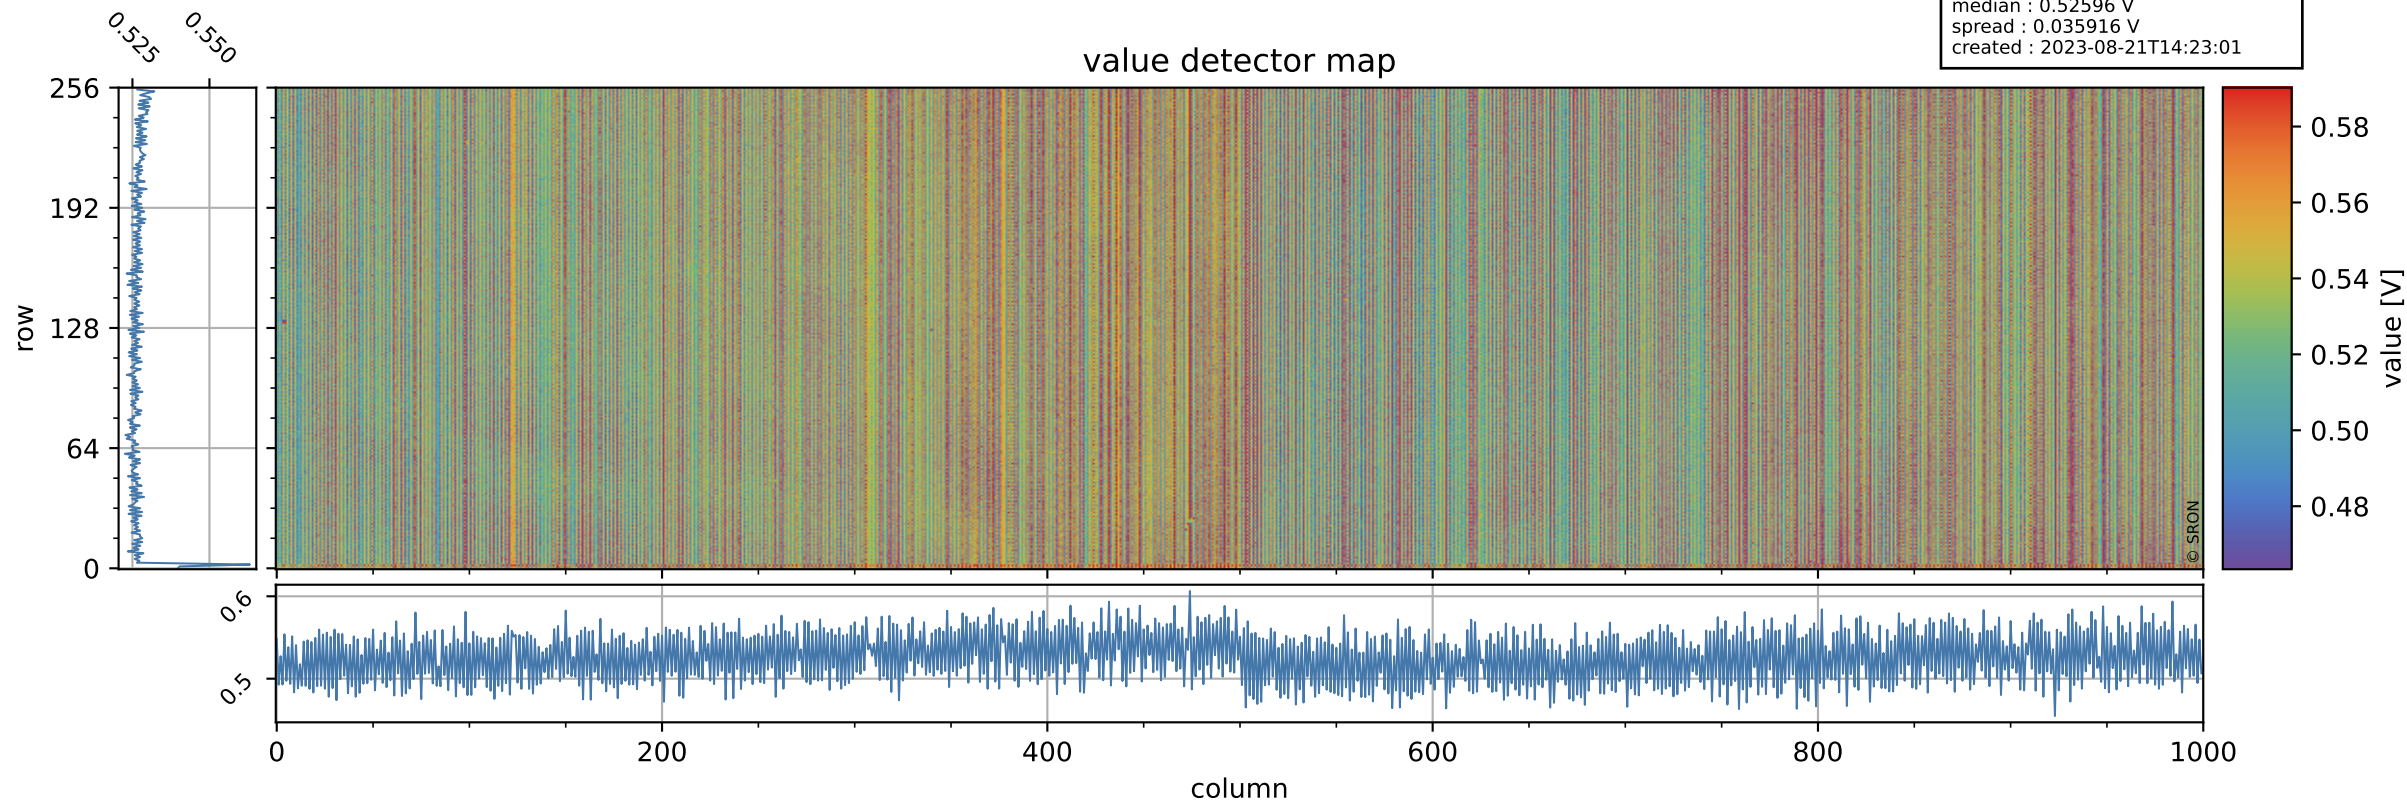

# Tropomi SWIR offset (official)

orbits : 19 in [7312, 7357]  
coverage : 2019-03-12 / 2019-03-15  
median : 0.52596 V  
spread : 0.035916 V  
created : 2023-08-21T14:23:01

## value detector map

# Tropomi SWIR offset (official)

orbits : 19 in [7312, 7357]  
coverage : 2019-03-12 / 2019-03-15  
median : 30.488  $\mu\text{V}$   
spread : 18.41  $\mu\text{V}$   
created : 2023-08-21T14:23:02

# Tropomi SWIR offset (official) ground-tracks of Sentinel-5P

orbits : 19 in [7312, 7357]  
coverage : 2019-03-12 / 2019-03-15  
created : 2023-08-21T14:23:02