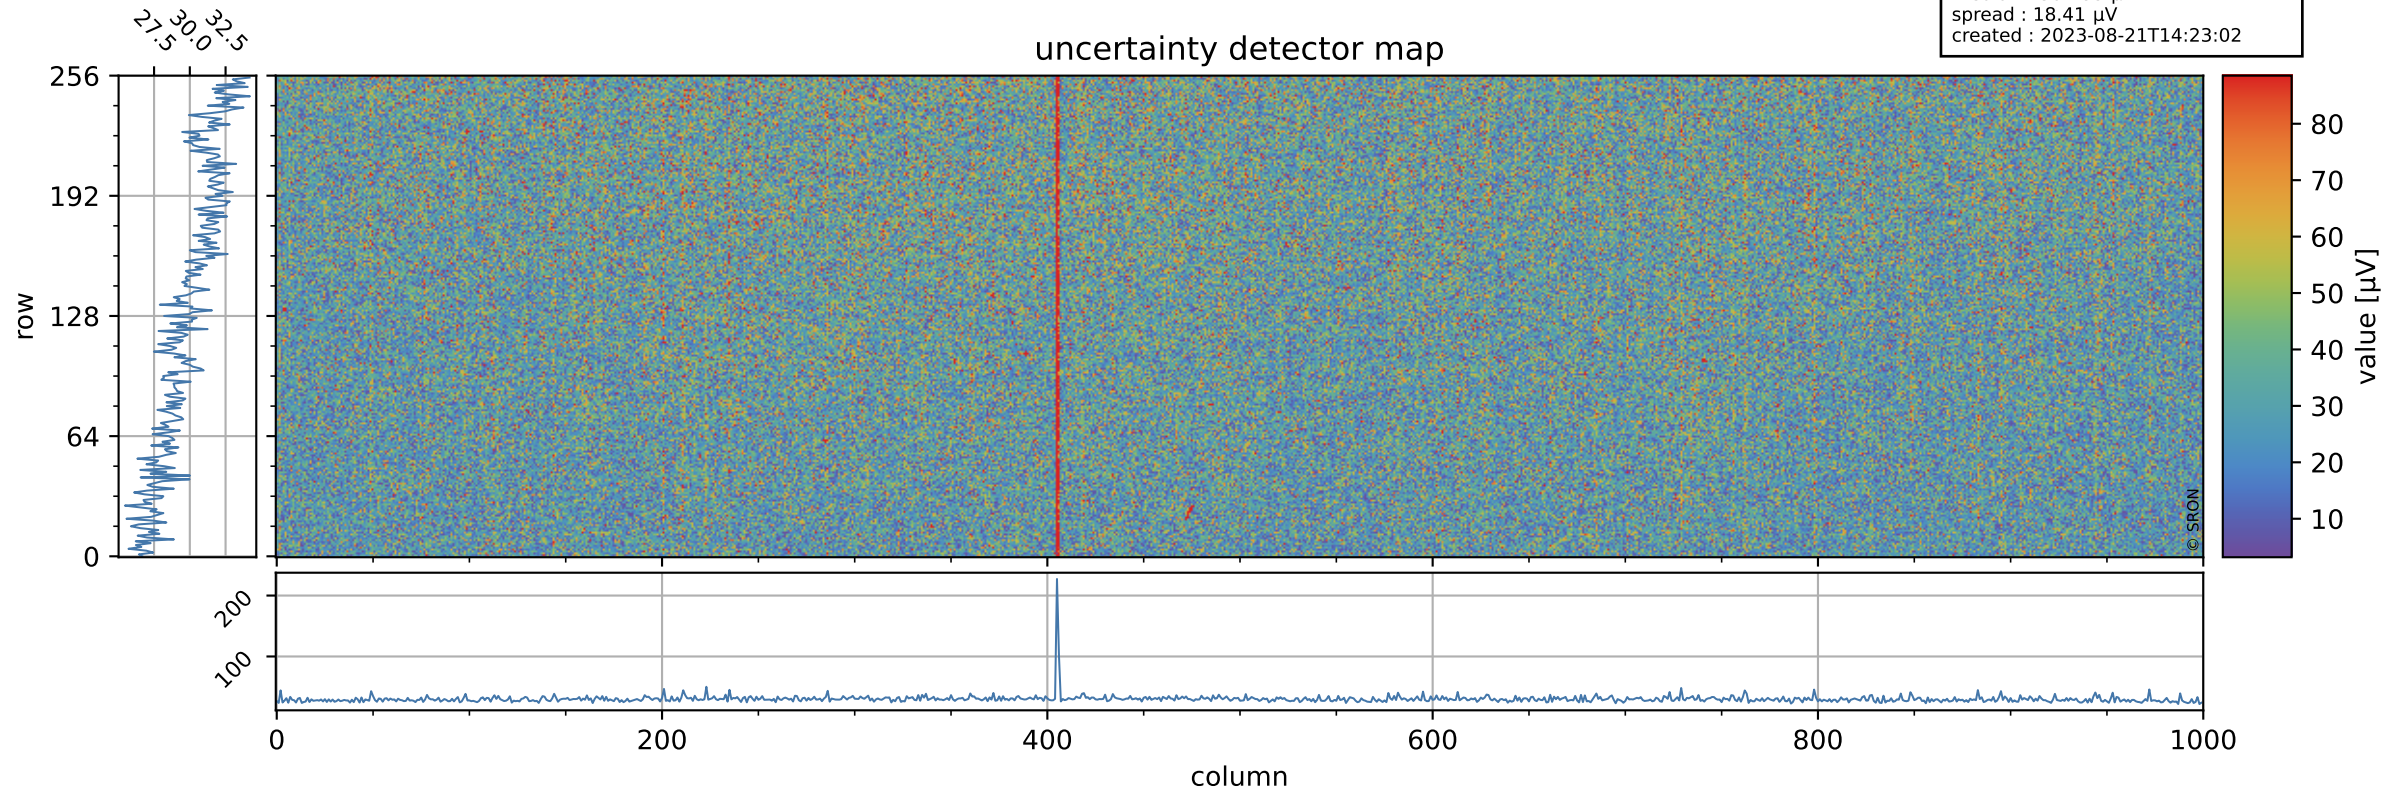

# Tropomi SWIR offset (official)

orbits : 19 in [7312, 7357]  
coverage : 2019-03-12 / 2019-03-15  
median : 0.52596 V  
spread : 0.035916 V  
created : 2023-08-21T14:23:01

## value detector map

# Tropomi SWIR offset (official)

orbits : 19 in [7312, 7357]  
coverage : 2019-03-12 / 2019-03-15  
median : 30.488  $\mu\text{V}$   
spread : 18.41  $\mu\text{V}$   
created : 2023-08-21T14:23:02

# Tropomi SWIR offset (official) ground-tracks of Sentinel-5P

orbits : 19 in [7312, 7357]  
coverage : 2019-03-12 / 2019-03-15  
created : 2023-08-21T14:23:02