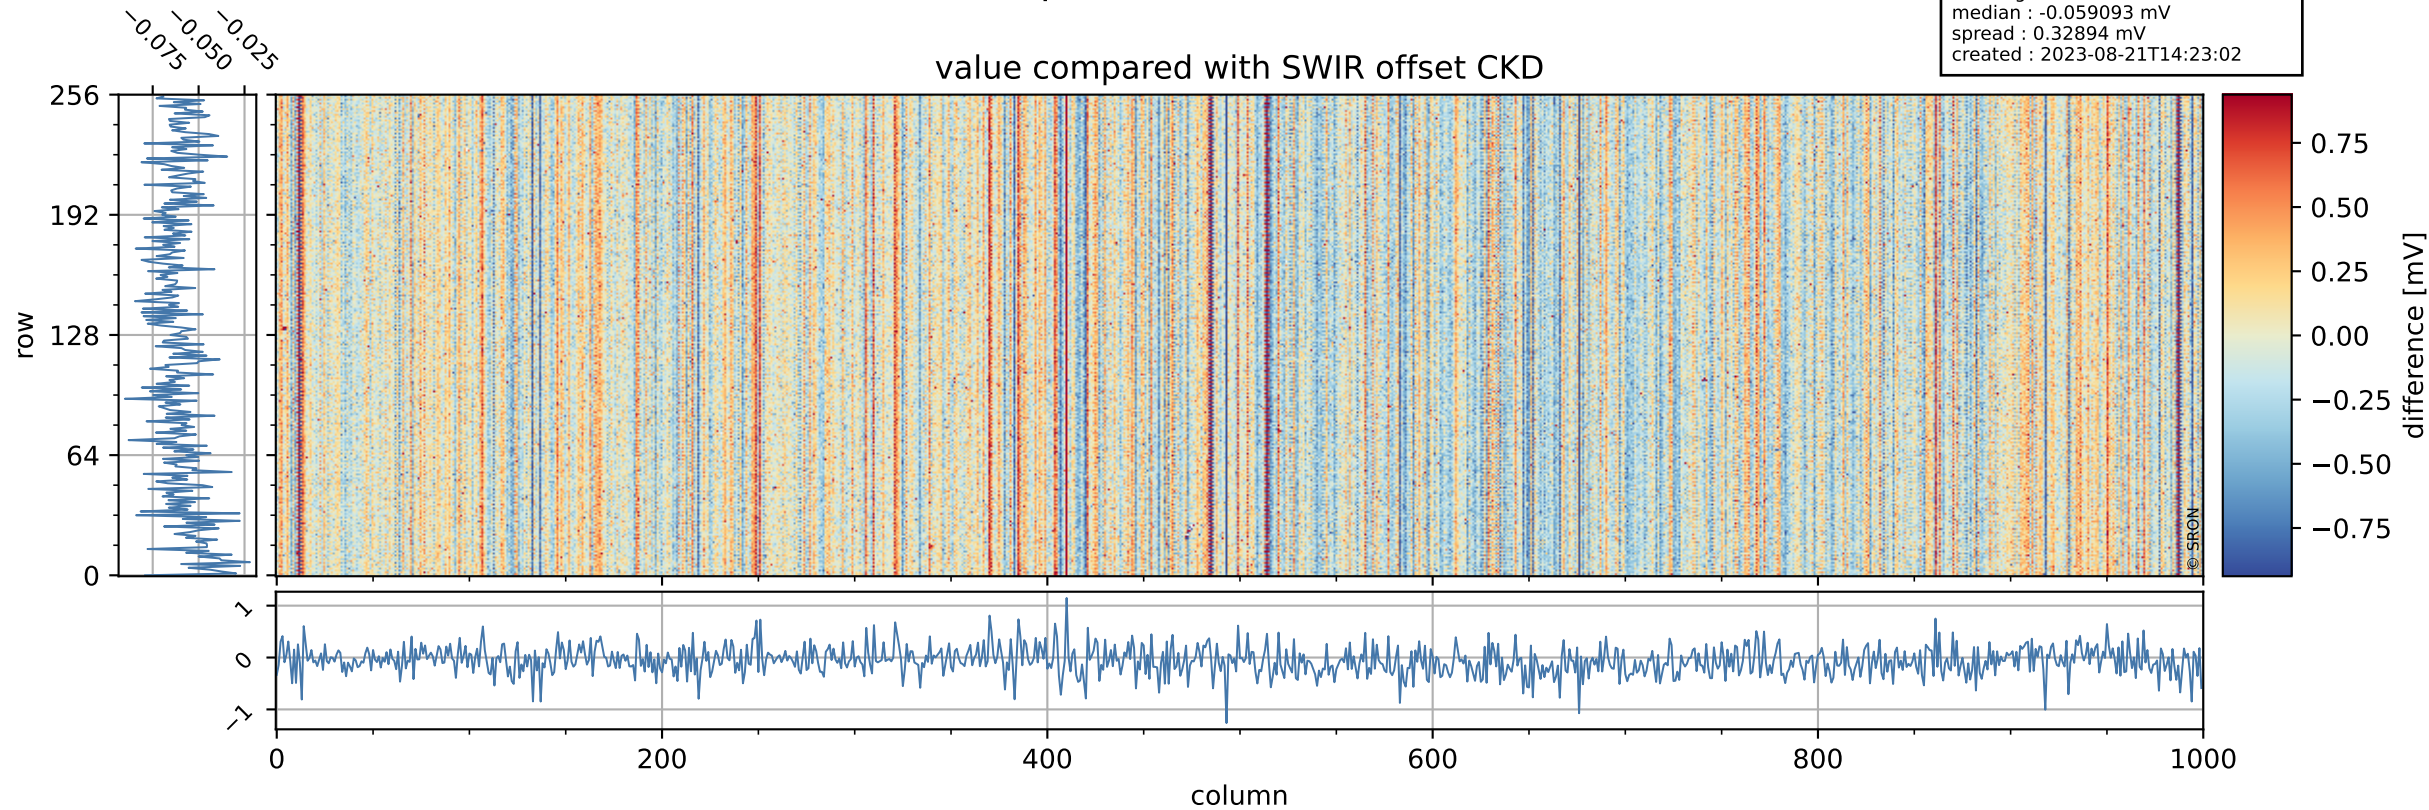

## value detector map

# Tropomi SWIR offset (official)

orbits : 19 in [7312, 7357]  
coverage : 2019-03-12 / 2019-03-15  
median : 30.488  $\mu\text{V}$   
spread : 18.41  $\mu\text{V}$   
created : 2023-08-21T14:23:02

# Tropomi SWIR offset (official) ground-tracks of Sentinel-5P

orbits : 19 in [7312, 7357]  
coverage : 2019-03-12 / 2019-03-15  
created : 2023-08-21T14:23:02

# Tropomi SWIR offset (official)

orbits : [2827, 7357]  
coverage : 2018-04-30 / 2019-03-15  
created : 2023-08-21T14:23:03