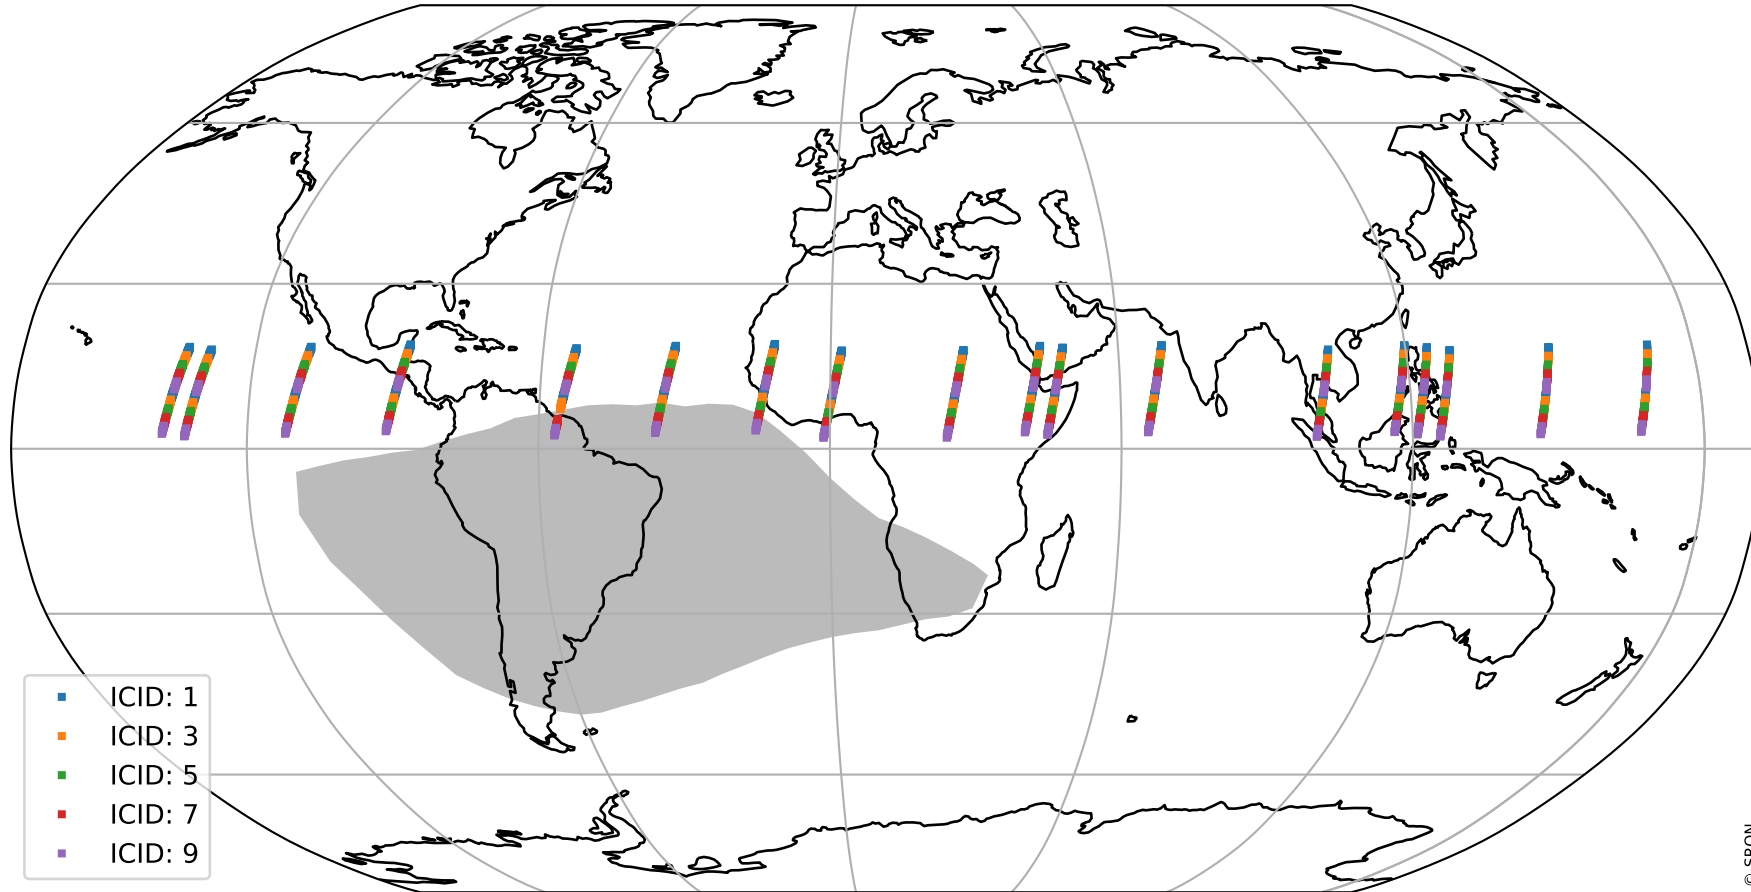

Tropomi SWIR offset (official)

orbits : 18 in [7327, 7372]
coverage : 2019-03-14 / 2019-03-17
median : 0.52597 V
spread : 0.035915 V
created : 2023-08-21T14:23:03

value detector map

Tropomi SWIR offset (official)

orbits : 18 in [7327, 7372]
coverage : 2019-03-14 / 2019-03-17
median : 30.909 μV
spread : 18.464 μV
created : 2023-08-21T14:23:04

Tropomi SWIR offset (official)

orbits : 18 in [7327, 7372]
coverage : 2019-03-14 / 2019-03-17
median : -0.045969 mV
spread : 0.32805 mV
created : 2023-08-21T14:23:04

value compared with SWIR offset CKD

Tropomi SWIR offset (official) ground-tracks of Sentinel-5P

orbits : 18 in [7327, 7372]
coverage : 2019-03-14 / 2019-03-17
created : 2023-08-21T14:23:04

Tropomi SWIR offset (official)

orbits : [2827, 7372]
coverage : 2018-04-30 / 2019-03-17
created : 2023-08-21T14:23:04

trend of detector median & temperatures