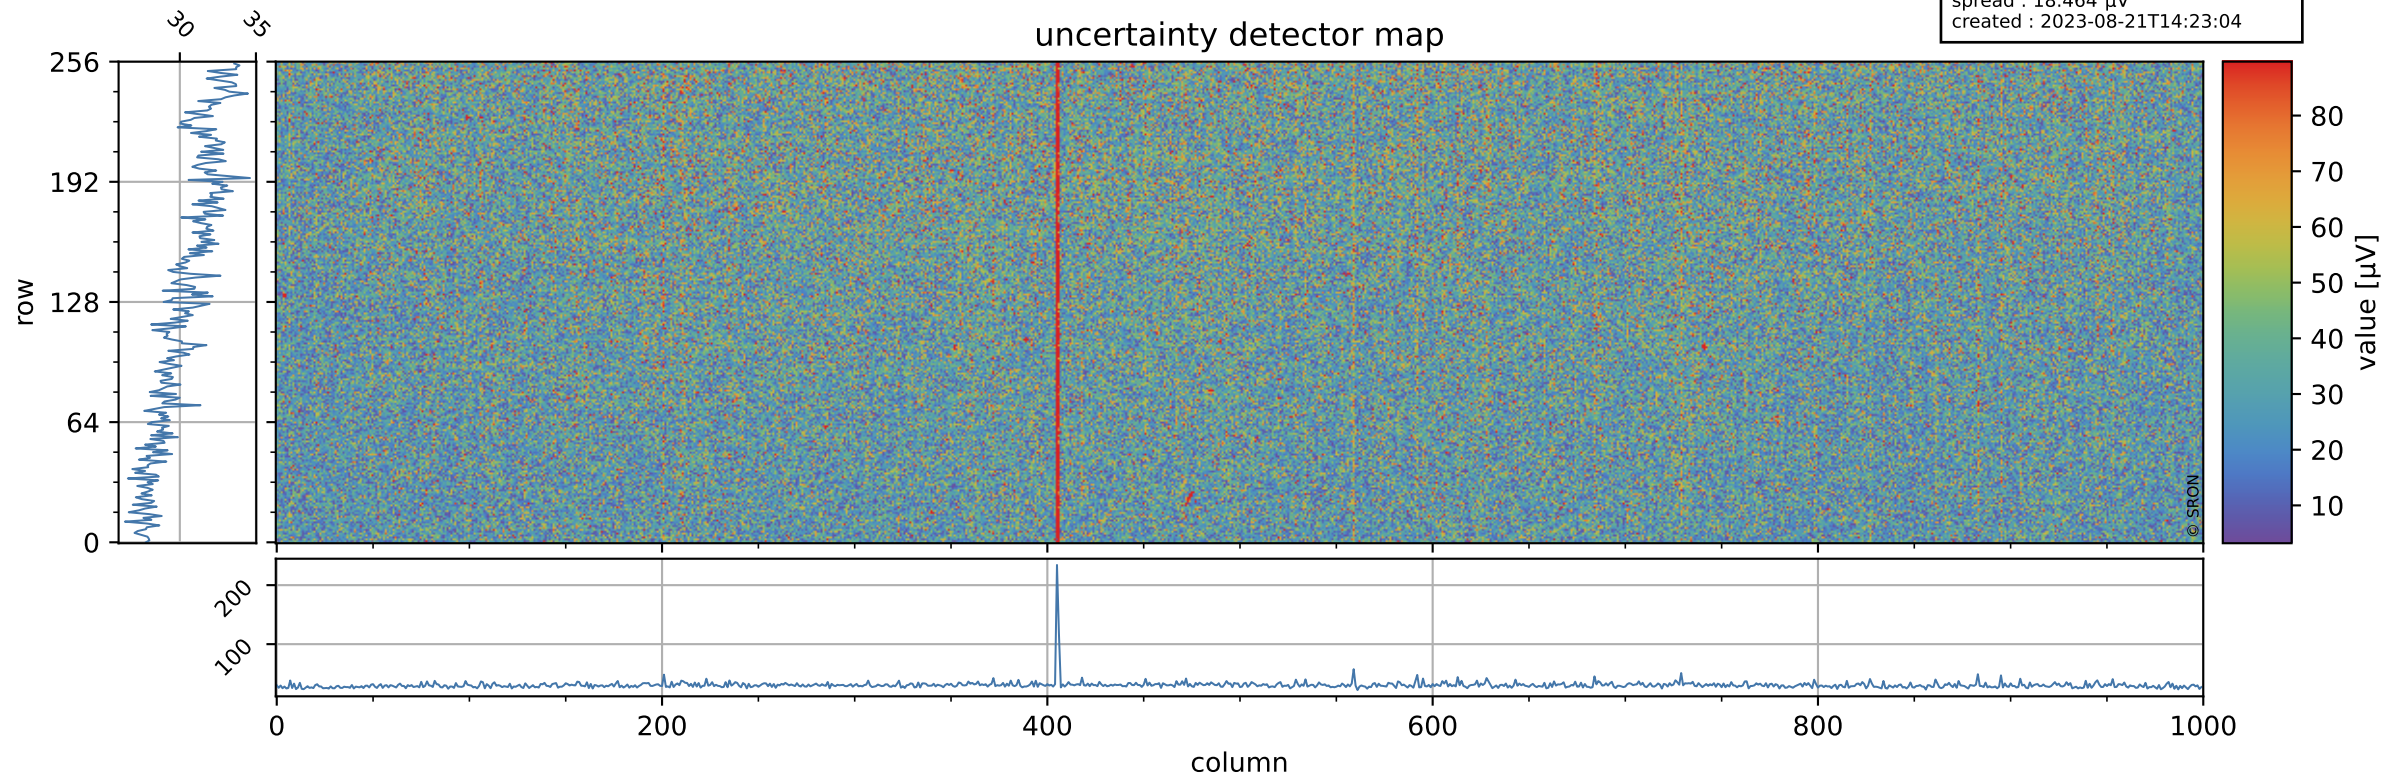

Tropomi SWIR offset (official)

orbits : 18 in [7327, 7372]
coverage : 2019-03-14 / 2019-03-17
median : 0.52597 V
spread : 0.035915 V
created : 2023-08-21T14:23:03

value detector map

Tropomi SWIR offset (official)

orbits : 18 in [7327, 7372]
coverage : 2019-03-14 / 2019-03-17
median : 30.909 μV
spread : 18.464 μV
created : 2023-08-21T14:23:04

Tropomi SWIR offset (official)

orbits : 18 in [7327, 7372]
coverage : 2019-03-14 / 2019-03-17
median : -0.045969 mV
spread : 0.32805 mV
created : 2023-08-21T14:23:04

value compared with SWIR offset CKD

Tropomi SWIR offset (official) ground-tracks of Sentinel-5P

orbits : 18 in [7327, 7372]
coverage : 2019-03-14 / 2019-03-17
created : 2023-08-21T14:23:04

Tropomi SWIR offset (official)

orbits : [2827, 7372]
coverage : 2018-04-30 / 2019-03-17
created : 2023-08-21T14:23:04

trend of detector median & temperatures