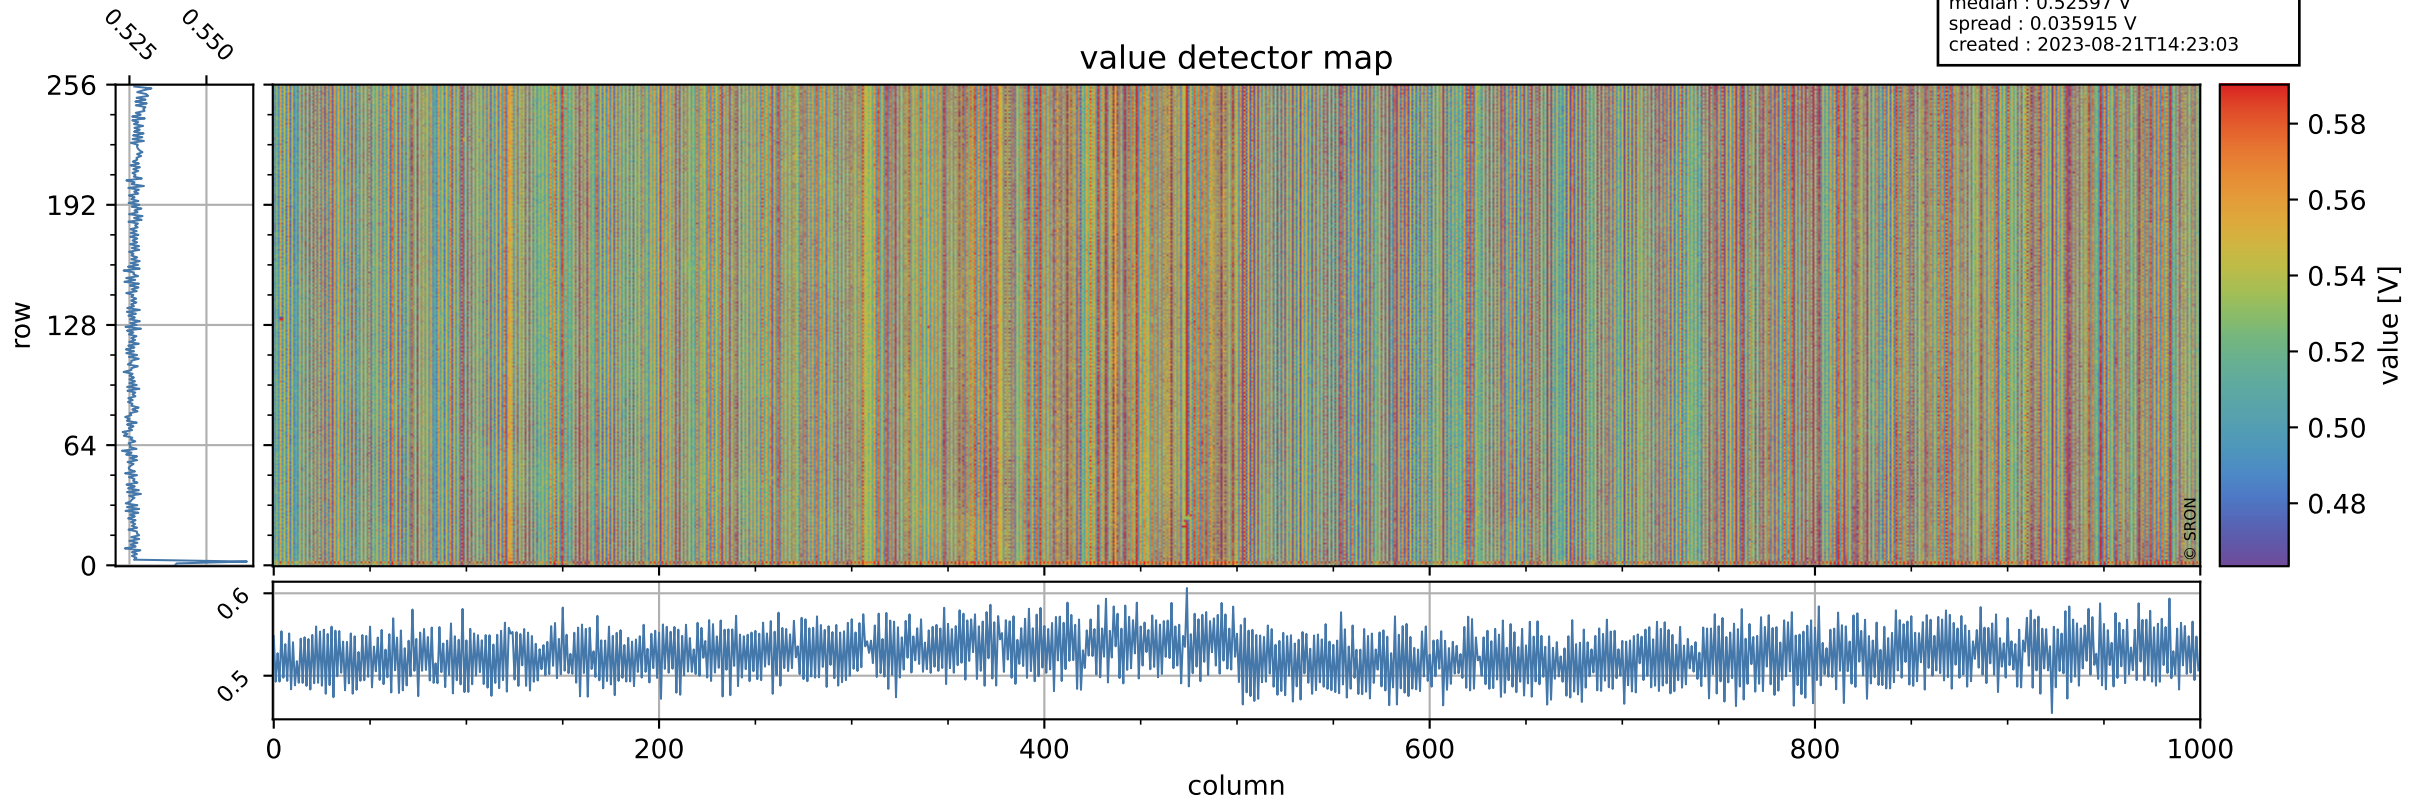

Tropomi SWIR offset (official)

orbits : 18 in [7327, 7372]
coverage : 2019-03-14 / 2019-03-17
median : 0.52597 V
spread : 0.035915 V
created : 2023-08-21T14:23:03

value detector map

Tropomi SWIR offset (official)

orbits : 18 in [7327, 7372]
coverage : 2019-03-14 / 2019-03-17
median : 30.909 μV
spread : 18.464 μV
created : 2023-08-21T14:23:04

Tropomi SWIR offset (official)

orbits : 18 in [7327, 7372]
coverage : 2019-03-14 / 2019-03-17
median : -0.045969 mV
spread : 0.32805 mV
created : 2023-08-21T14:23:04

value compared with SWIR offset CKD

Tropomi SWIR offset (official) ground-tracks of Sentinel-5P

orbits : 18 in [7327, 7372]
coverage : 2019-03-14 / 2019-03-17
created : 2023-08-21T14:23:04

Tropomi SWIR offset (official)

orbits : [2827, 7372]
coverage : 2018-04-30 / 2019-03-17
created : 2023-08-21T14:23:04

trend of detector median & temperatures