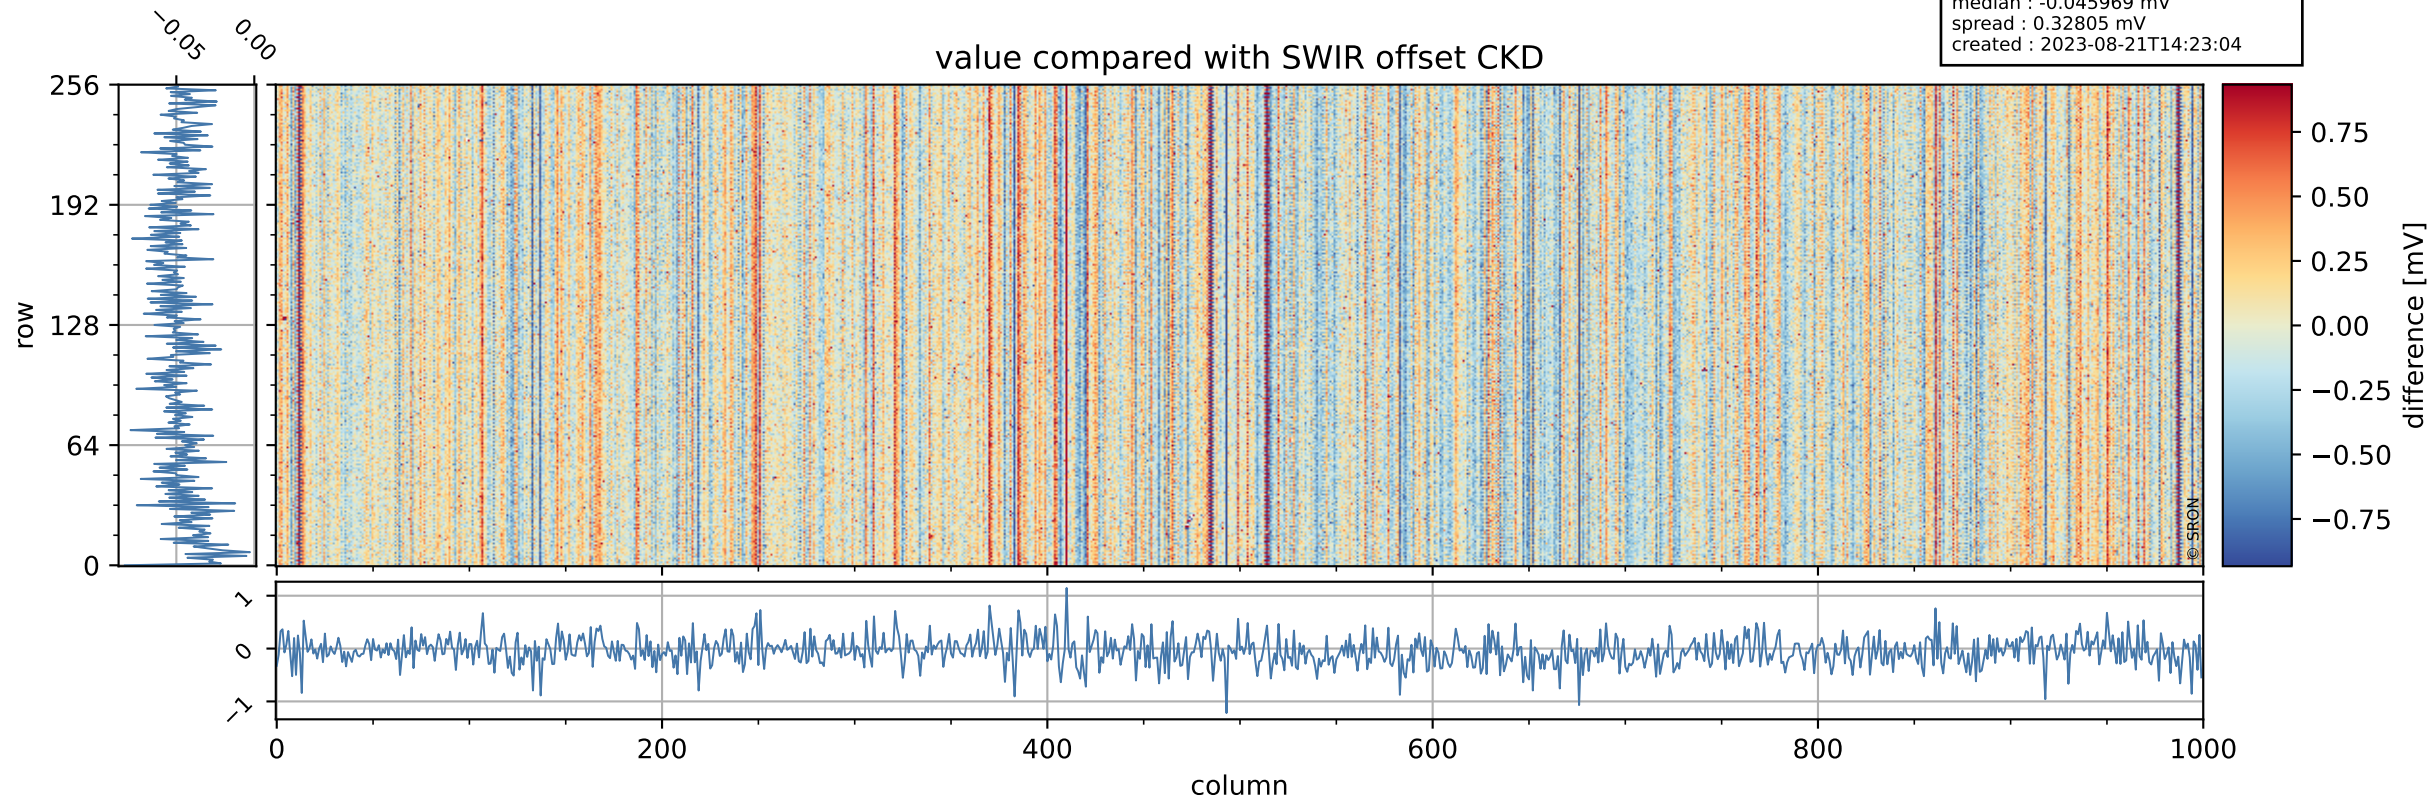

Tropomi SWIR offset (official)

orbits : 18 in [7327, 7372]
coverage : 2019-03-14 / 2019-03-17
median : 0.52597 V
spread : 0.035915 V
created : 2023-08-21T14:23:03

value detector map

Tropomi SWIR offset (official)

orbits : 18 in [7327, 7372]
coverage : 2019-03-14 / 2019-03-17
median : 30.909 μV
spread : 18.464 μV
created : 2023-08-21T14:23:04

Tropomi SWIR offset (official)

orbits : 18 in [7327, 7372]
coverage : 2019-03-14 / 2019-03-17
median : -0.045969 mV
spread : 0.32805 mV
created : 2023-08-21T14:23:04

value compared with SWIR offset CKD

Tropomi SWIR offset (official) ground-tracks of Sentinel-5P

orbits : 18 in [7327, 7372]
coverage : 2019-03-14 / 2019-03-17
created : 2023-08-21T14:23:04

Tropomi SWIR offset (official)

orbits : [2827, 7372]
coverage : 2018-04-30 / 2019-03-17
created : 2023-08-21T14:23:04

trend of detector median & temperatures