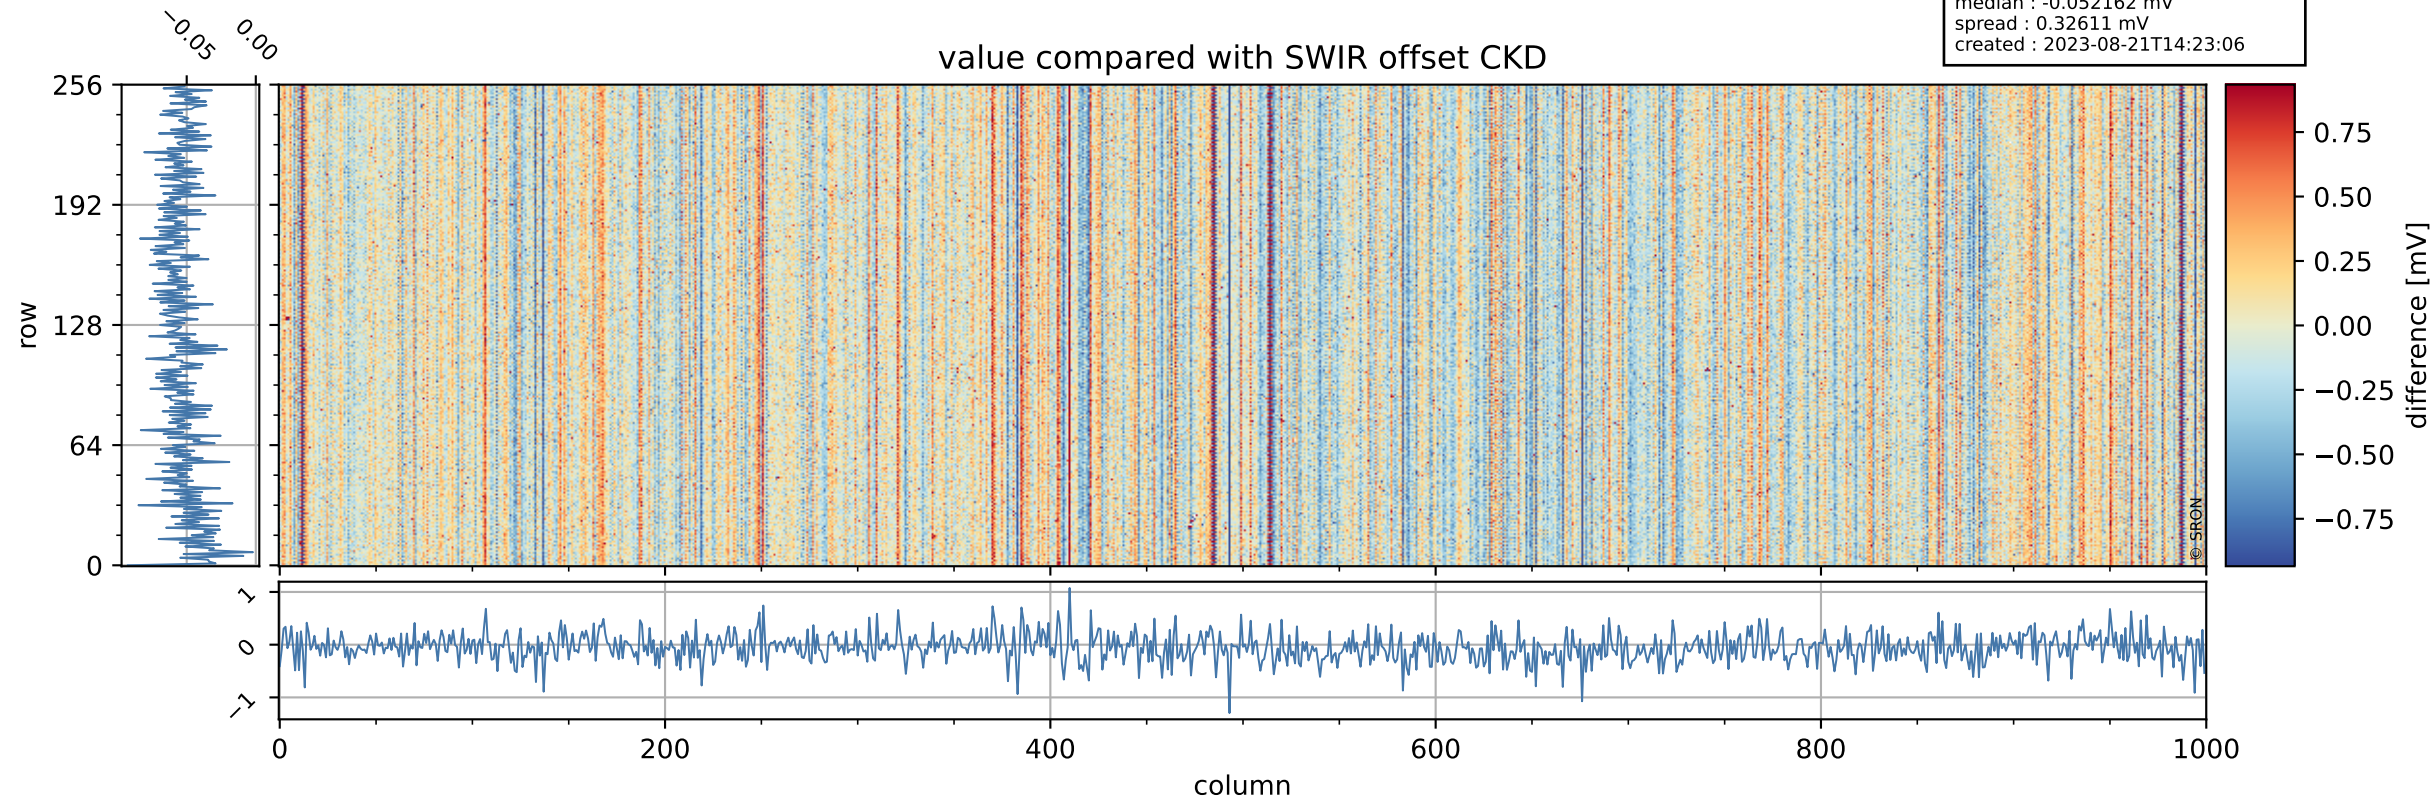

Tropomi SWIR offset (official)

orbits : 19 in [7342, 7387]
coverage : 2019-03-15 / 2019-03-18
median : 0.52597 V
spread : 0.035915 V
created : 2023-08-21T14:23:05

value detector map

Tropomi SWIR offset (official)

orbits : 19 in [7342, 7387]
coverage : 2019-03-15 / 2019-03-18
median : 30.678 μV
spread : 18.367 μV
created : 2023-08-21T14:23:05

Tropomi SWIR offset (official)

orbits : 19 in [7342, 7387]
coverage : 2019-03-15 / 2019-03-18
median : -0.052162 mV
spread : 0.32611 mV
created : 2023-08-21T14:23:06

value compared with SWIR offset CKD

Tropomi SWIR offset (official) ground-tracks of Sentinel-5P

orbits : 19 in [7342, 7387]
coverage : 2019-03-15 / 2019-03-18
created : 2023-08-21T14:23:06

Tropomi SWIR offset (official)

orbits : [2827, 7387]
coverage : 2018-04-30 / 2019-03-18
created : 2023-08-21T14:23:06

trend of detector median & temperatures