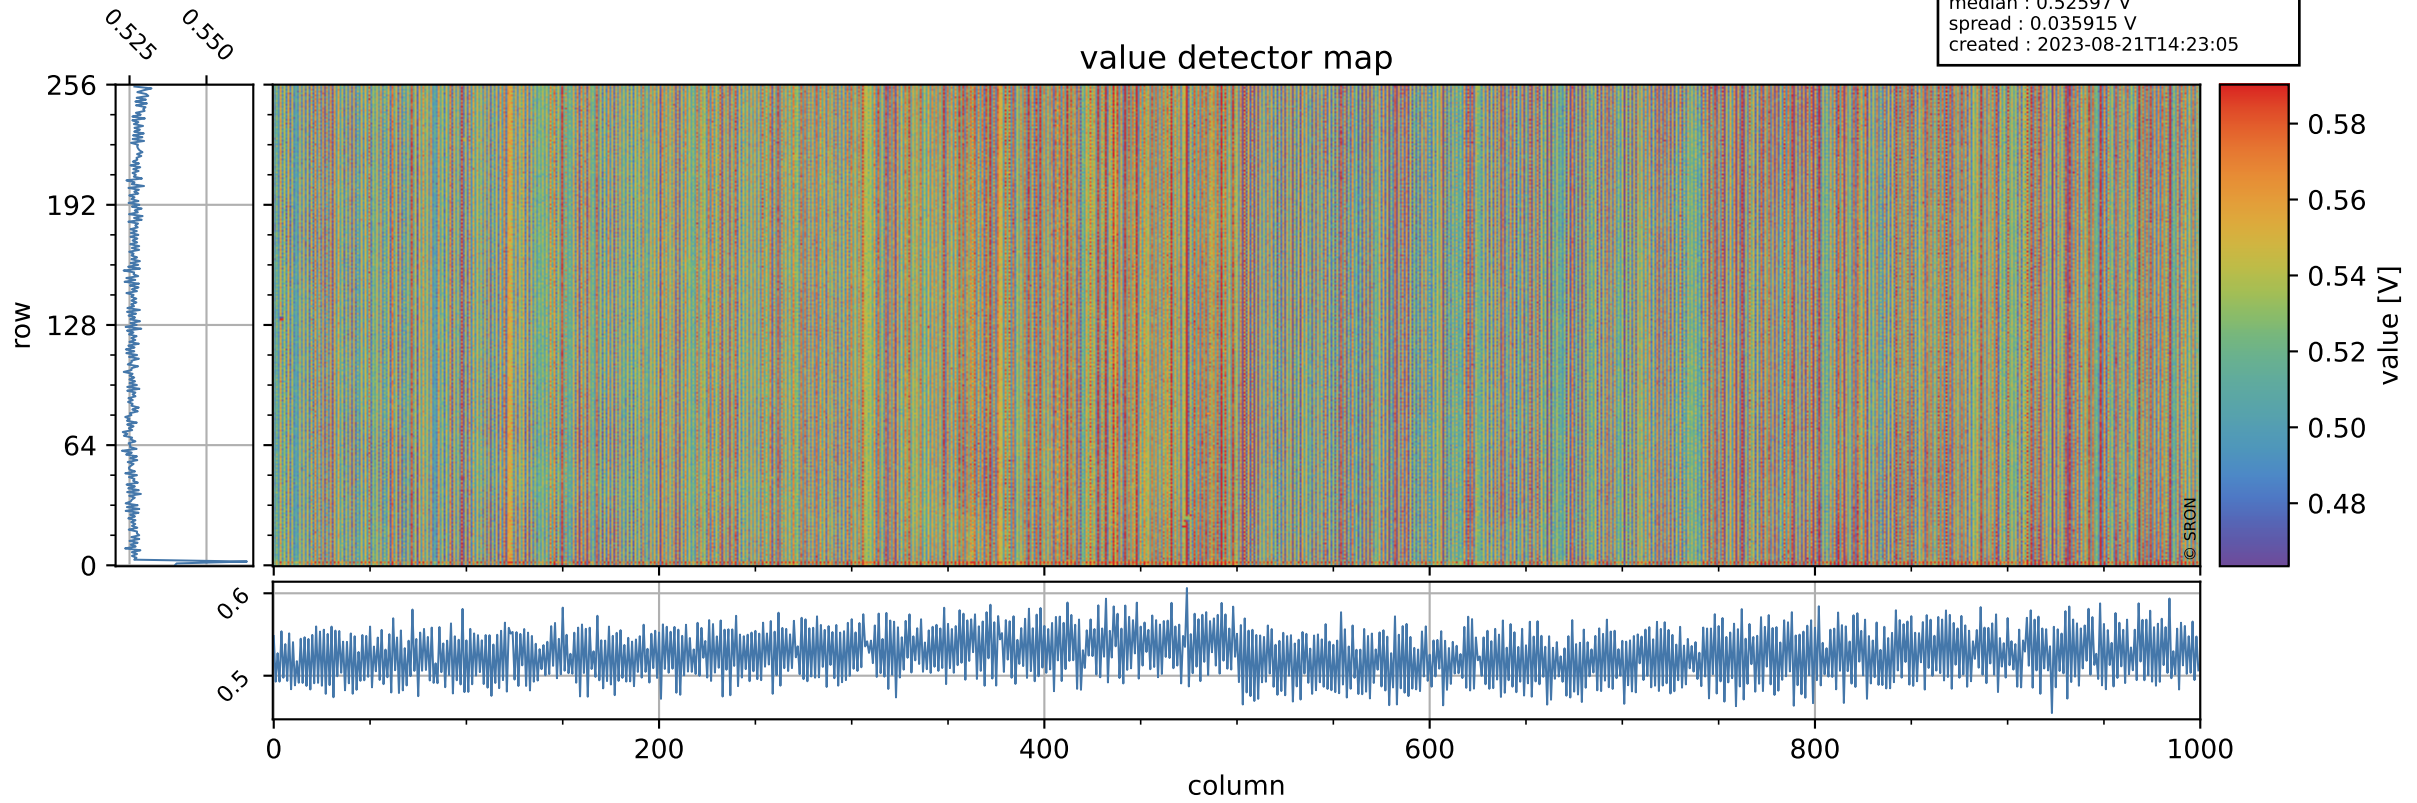

Tropomi SWIR offset (official)

orbits : 19 in [7342, 7387]
coverage : 2019-03-15 / 2019-03-18
median : 0.52597 V
spread : 0.035915 V
created : 2023-08-21T14:23:05

value detector map

Tropomi SWIR offset (official)

orbits : 19 in [7342, 7387]
coverage : 2019-03-15 / 2019-03-18
median : 30.678 μV
spread : 18.367 μV
created : 2023-08-21T14:23:05

Tropomi SWIR offset (official)

orbits : 19 in [7342, 7387]
coverage : 2019-03-15 / 2019-03-18
median : -0.052162 mV
spread : 0.32611 mV
created : 2023-08-21T14:23:06

value compared with SWIR offset CKD

Tropomi SWIR offset (official) ground-tracks of Sentinel-5P

orbits : 19 in [7342, 7387]
coverage : 2019-03-15 / 2019-03-18
created : 2023-08-21T14:23:06

Tropomi SWIR offset (official)

orbits : [2827, 7387]
coverage : 2018-04-30 / 2019-03-18
created : 2023-08-21T14:23:06

trend of detector median & temperatures