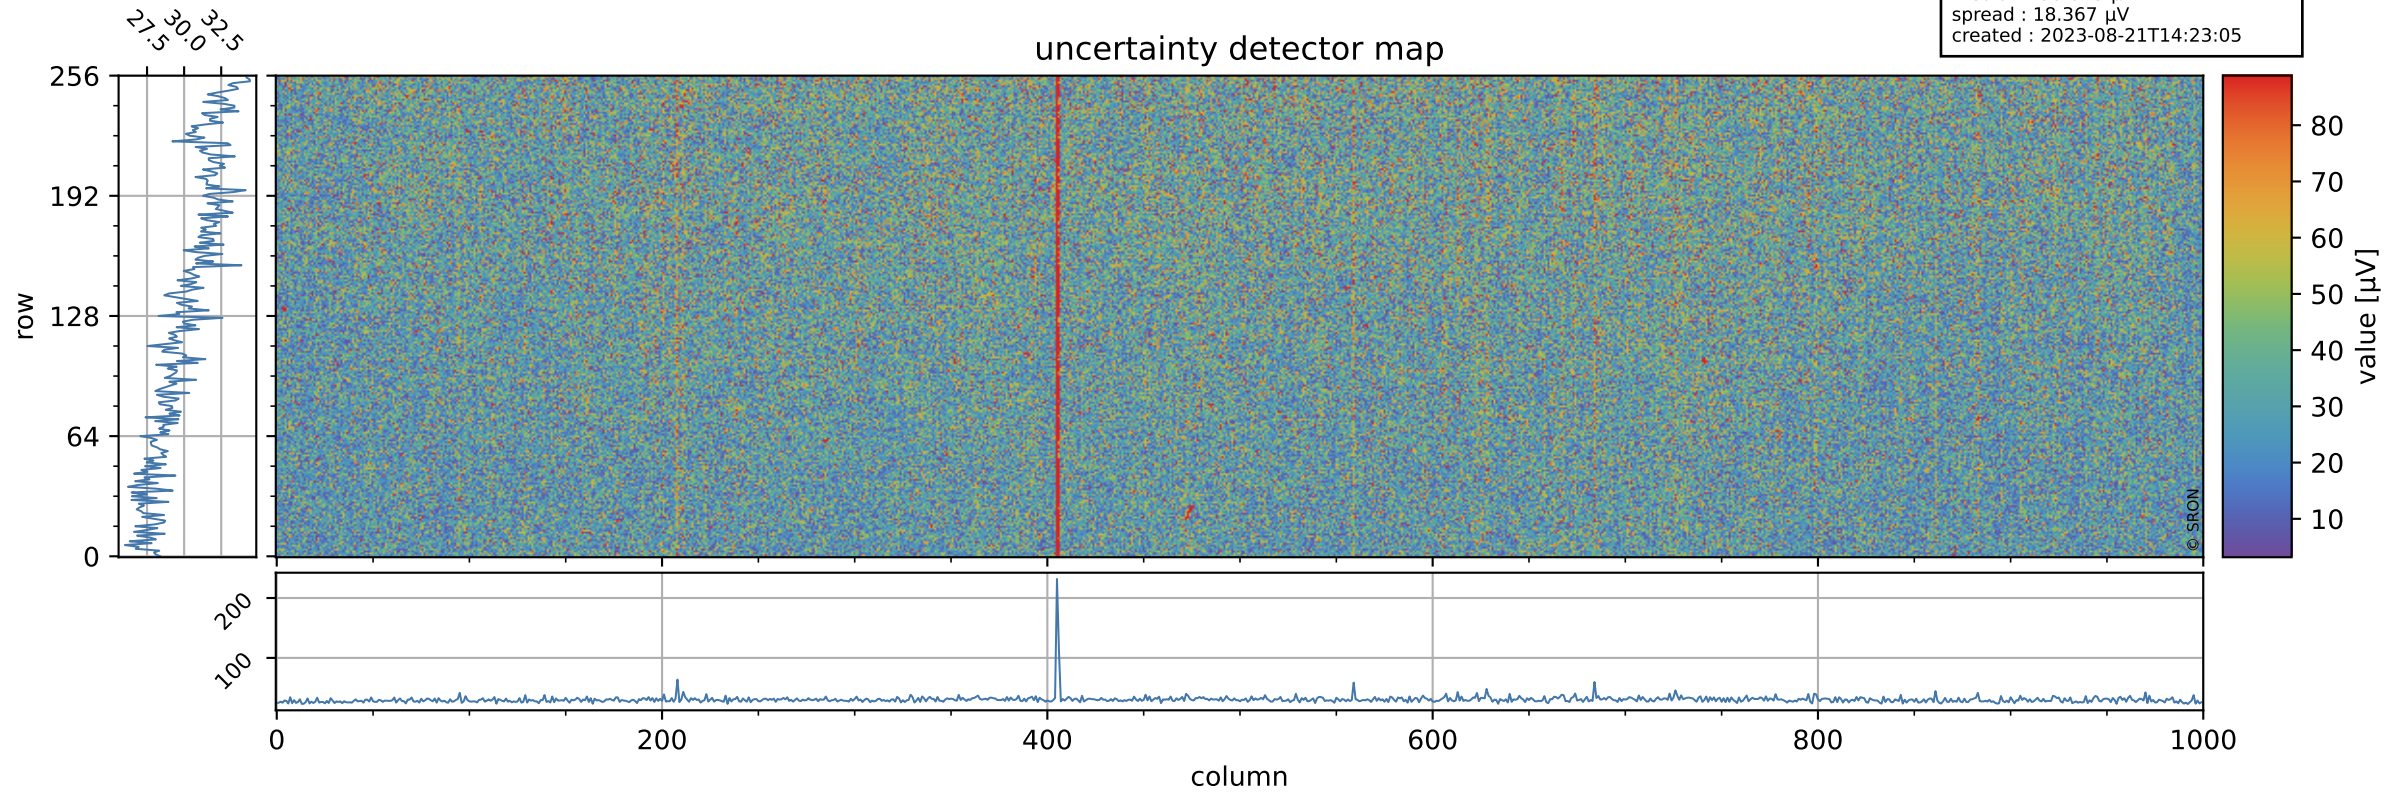

Tropomi SWIR offset (official)

orbits : 19 in [7342, 7387]
coverage : 2019-03-15 / 2019-03-18
median : 0.52597 V
spread : 0.035915 V
created : 2023-08-21T14:23:05

value detector map

Tropomi SWIR offset (official)

orbits : 19 in [7342, 7387]
coverage : 2019-03-15 / 2019-03-18
median : 30.678 μV
spread : 18.367 μV
created : 2023-08-21T14:23:05

Tropomi SWIR offset (official)

orbits : 19 in [7342, 7387]
coverage : 2019-03-15 / 2019-03-18
median : -0.052162 mV
spread : 0.32611 mV
created : 2023-08-21T14:23:06

value compared with SWIR offset CKD

Tropomi SWIR offset (official) ground-tracks of Sentinel-5P

orbits : 19 in [7342, 7387]
coverage : 2019-03-15 / 2019-03-18
created : 2023-08-21T14:23:06

Tropomi SWIR offset (official)

orbits : [2827, 7387]
coverage : 2018-04-30 / 2019-03-18
created : 2023-08-21T14:23:06

trend of detector median & temperatures