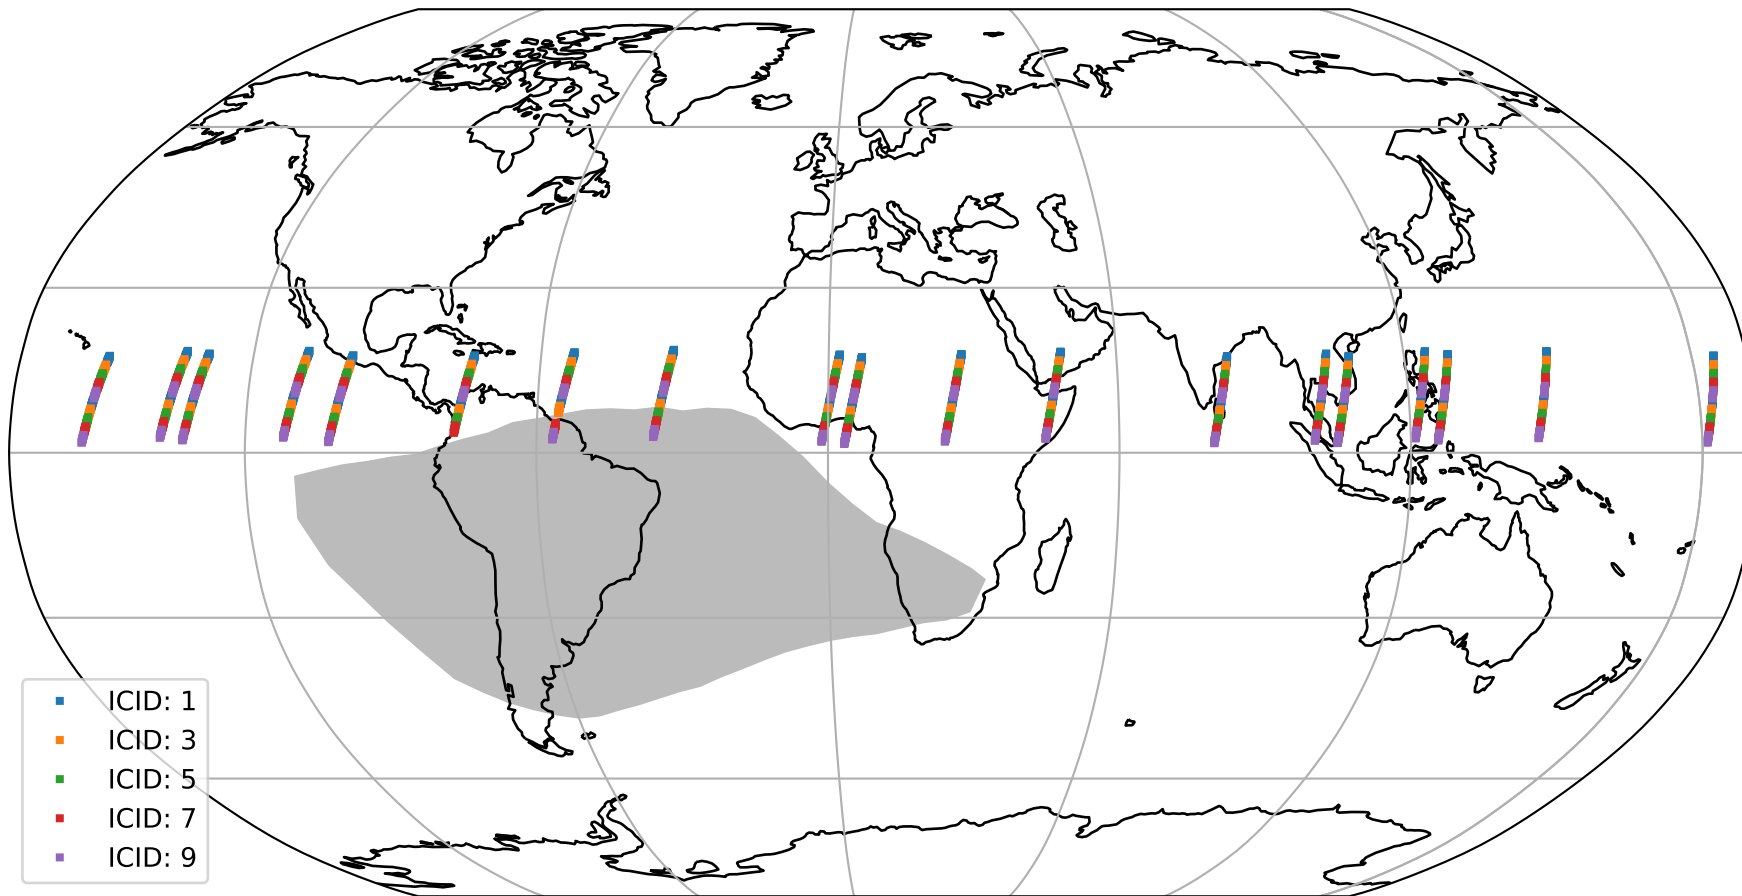

Tropomi SWIR offset (official)

orbits : 19 in [7342, 7387]
coverage : 2019-03-15 / 2019-03-18
median : 0.52597 V
spread : 0.035915 V
created : 2023-08-21T14:23:05

value detector map

Tropomi SWIR offset (official)

orbits : 19 in [7342, 7387]
coverage : 2019-03-15 / 2019-03-18
median : 30.678 μV
spread : 18.367 μV
created : 2023-08-21T14:23:05

Tropomi SWIR offset (official)

orbits : 19 in [7342, 7387]
coverage : 2019-03-15 / 2019-03-18
median : -0.052162 mV
spread : 0.32611 mV
created : 2023-08-21T14:23:06

value compared with SWIR offset CKD

Tropomi SWIR offset (official) ground-tracks of Sentinel-5P

orbits : 19 in [7342, 7387]
coverage : 2019-03-15 / 2019-03-18
created : 2023-08-21T14:23:06

Tropomi SWIR offset (official)

orbits : [2827, 7387]
coverage : 2018-04-30 / 2019-03-18
created : 2023-08-21T14:23:06

trend of detector median & temperatures