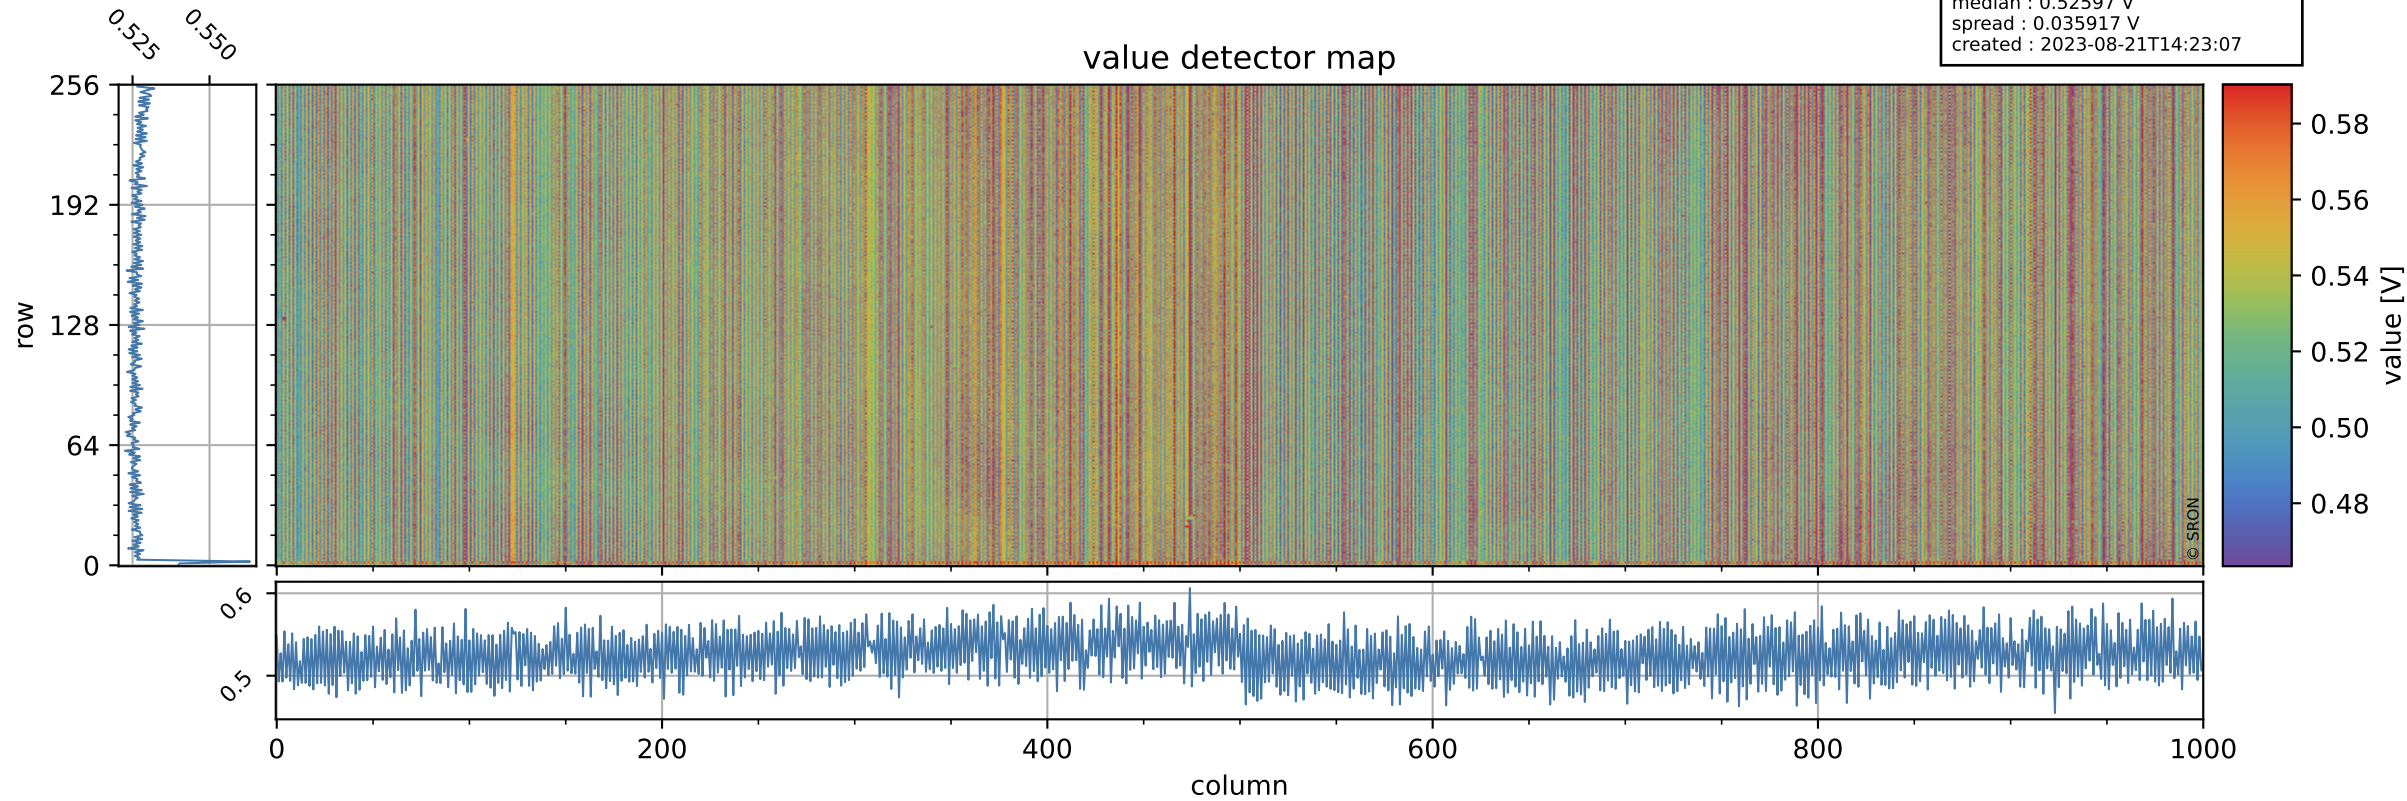

Tropomi SWIR offset (official)

orbits : 19 in [7357, 7402]
coverage : 2019-03-16 / 2019-03-19
median : 0.52597 V
spread : 0.035917 V
created : 2023-08-21T14:23:07

value detector map

Tropomi SWIR offset (official)

orbits : 19 in [7357, 7402]
coverage : 2019-03-16 / 2019-03-19
median : 30.764 μV
spread : 18.457 μV
created : 2023-08-21T14:23:07

Tropomi SWIR offset (official)

orbits : 19 in [7357, 7402]
coverage : 2019-03-16 / 2019-03-19
median : -0.058488 mV
spread : 0.32483 mV
created : 2023-08-21T14:23:07

value compared with SWIR offset CKD

Tropomi SWIR offset (official) ground-tracks of Sentinel-5P

orbits : 19 in [7357, 7402]
coverage : 2019-03-16 / 2019-03-19
created : 2023-08-21T14:23:08

Tropomi SWIR offset (official)

orbits : [2827, 7402]
coverage : 2018-04-30 / 2019-03-19
created : 2023-08-21T14:23:08

trend of detector median & temperatures