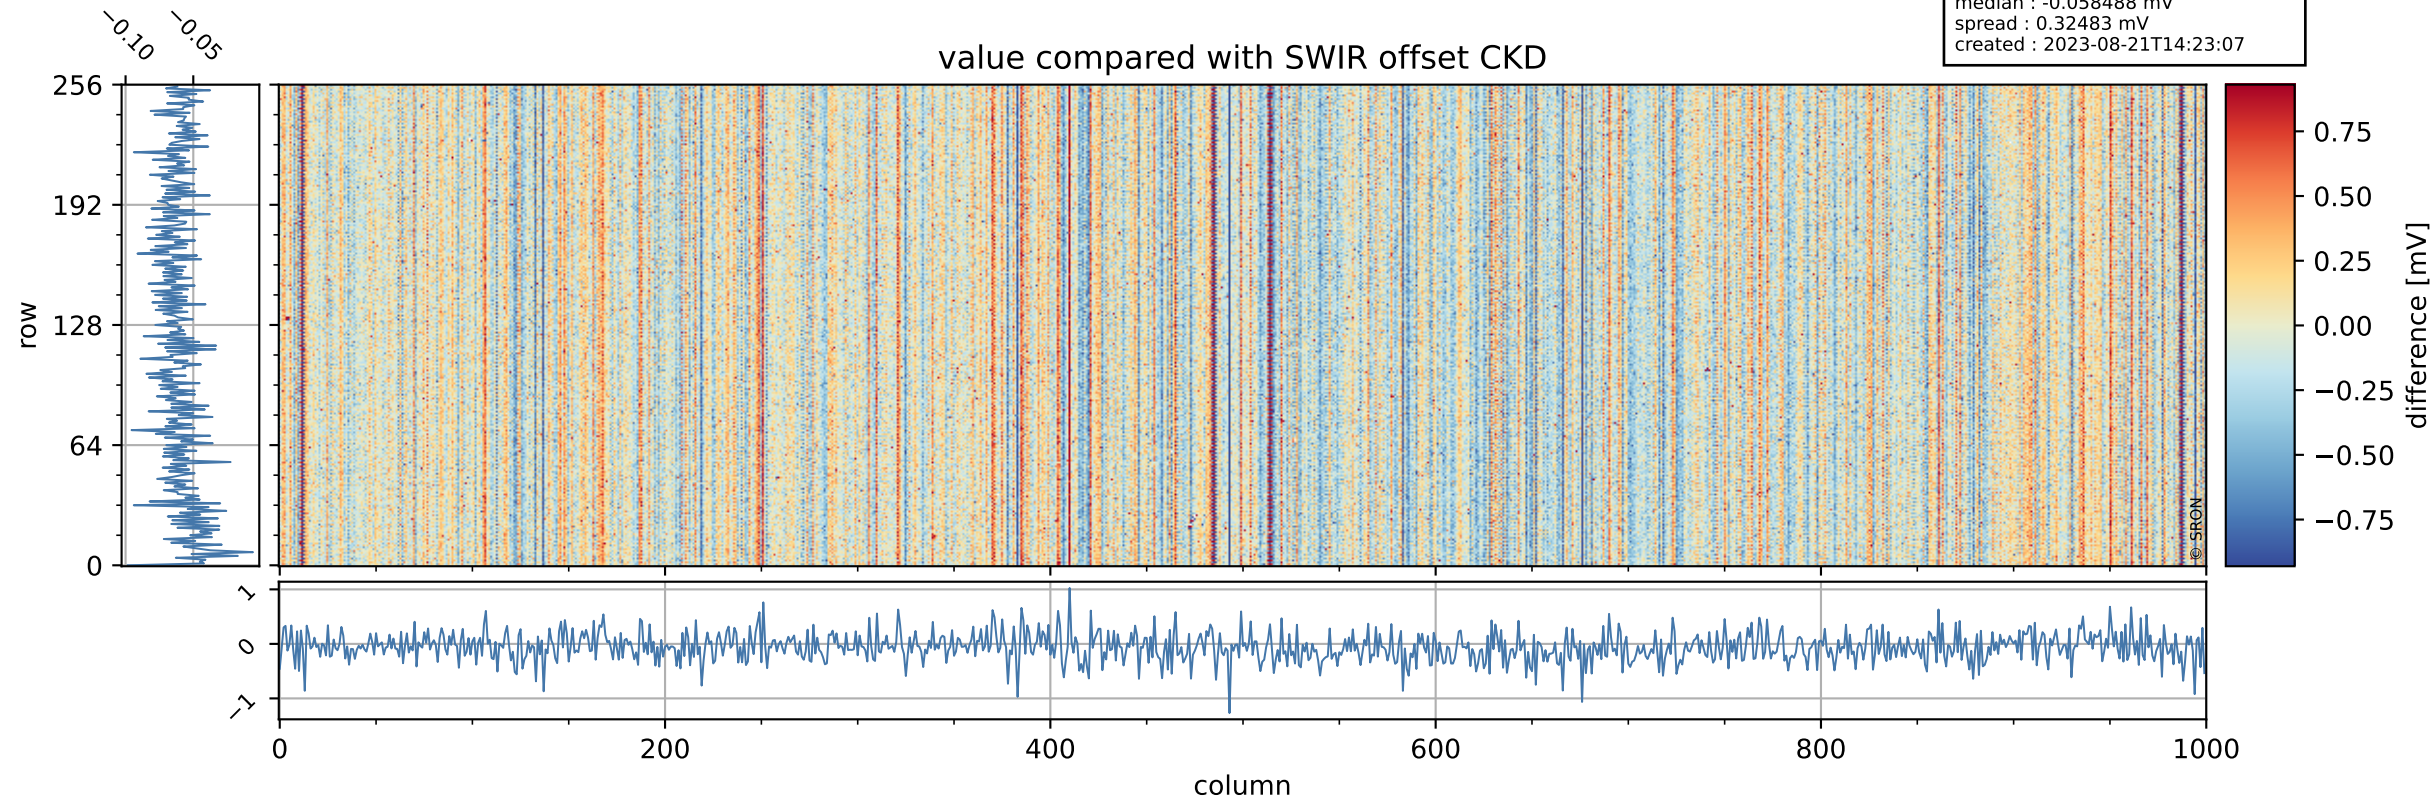

Tropomi SWIR offset (official)

orbits : 19 in [7357, 7402]
coverage : 2019-03-16 / 2019-03-19
median : 0.52597 V
spread : 0.035917 V
created : 2023-08-21T14:23:07

value detector map

Tropomi SWIR offset (official)

orbits : 19 in [7357, 7402]
coverage : 2019-03-16 / 2019-03-19
median : 30.764 μV
spread : 18.457 μV
created : 2023-08-21T14:23:07

Tropomi SWIR offset (official)

orbits : 19 in [7357, 7402]
coverage : 2019-03-16 / 2019-03-19
median : -0.058488 mV
spread : 0.32483 mV
created : 2023-08-21T14:23:07

value compared with SWIR offset CKD

Tropomi SWIR offset (official) ground-tracks of Sentinel-5P

orbits : 19 in [7357, 7402]
coverage : 2019-03-16 / 2019-03-19
created : 2023-08-21T14:23:08

Tropomi SWIR offset (official)

orbits : [2827, 7402]
coverage : 2018-04-30 / 2019-03-19
created : 2023-08-21T14:23:08

trend of detector median & temperatures