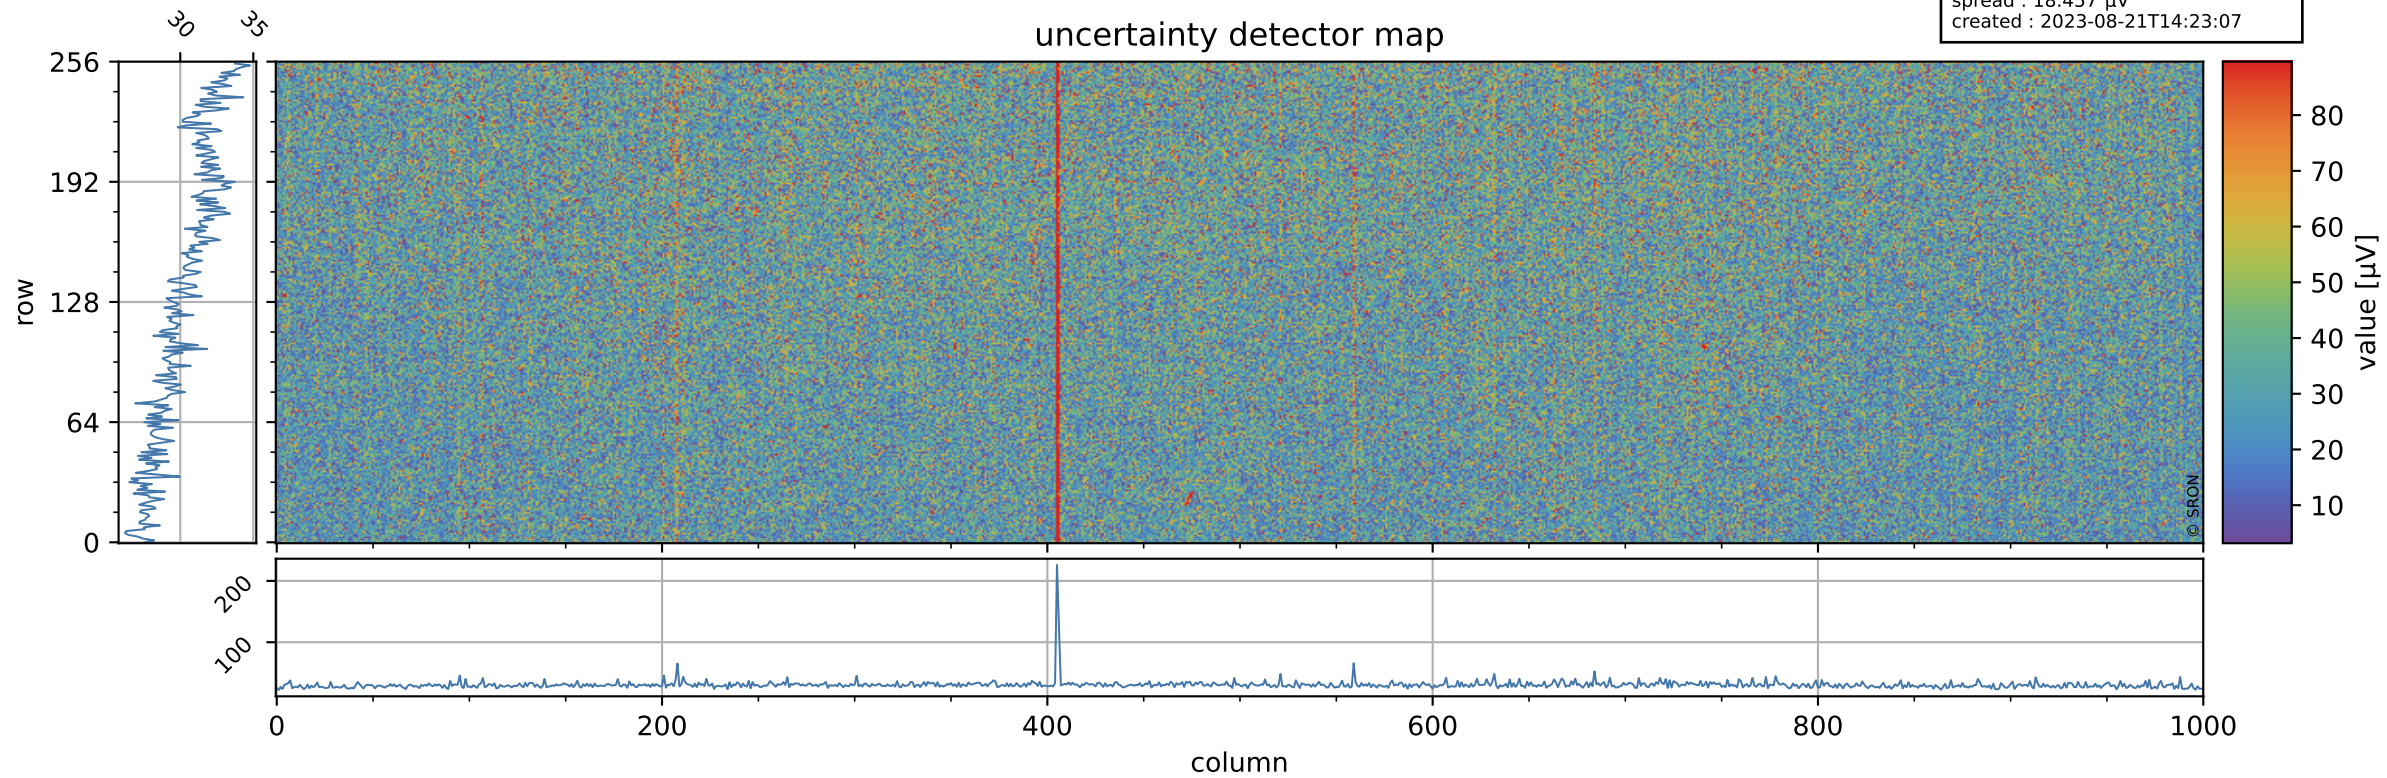

Tropomi SWIR offset (official)

orbits : 19 in [7357, 7402]
coverage : 2019-03-16 / 2019-03-19
median : 0.52597 V
spread : 0.035917 V
created : 2023-08-21T14:23:07

value detector map

Tropomi SWIR offset (official)

orbits : 19 in [7357, 7402]
coverage : 2019-03-16 / 2019-03-19
median : 30.764 μV
spread : 18.457 μV
created : 2023-08-21T14:23:07

Tropomi SWIR offset (official)

orbits : 19 in [7357, 7402]
coverage : 2019-03-16 / 2019-03-19
median : -0.058488 mV
spread : 0.32483 mV
created : 2023-08-21T14:23:07

value compared with SWIR offset CKD

Tropomi SWIR offset (official) ground-tracks of Sentinel-5P

orbits : 19 in [7357, 7402]
coverage : 2019-03-16 / 2019-03-19
created : 2023-08-21T14:23:08

Tropomi SWIR offset (official)

orbits : [2827, 7402]
coverage : 2018-04-30 / 2019-03-19
created : 2023-08-21T14:23:08

trend of detector median & temperatures