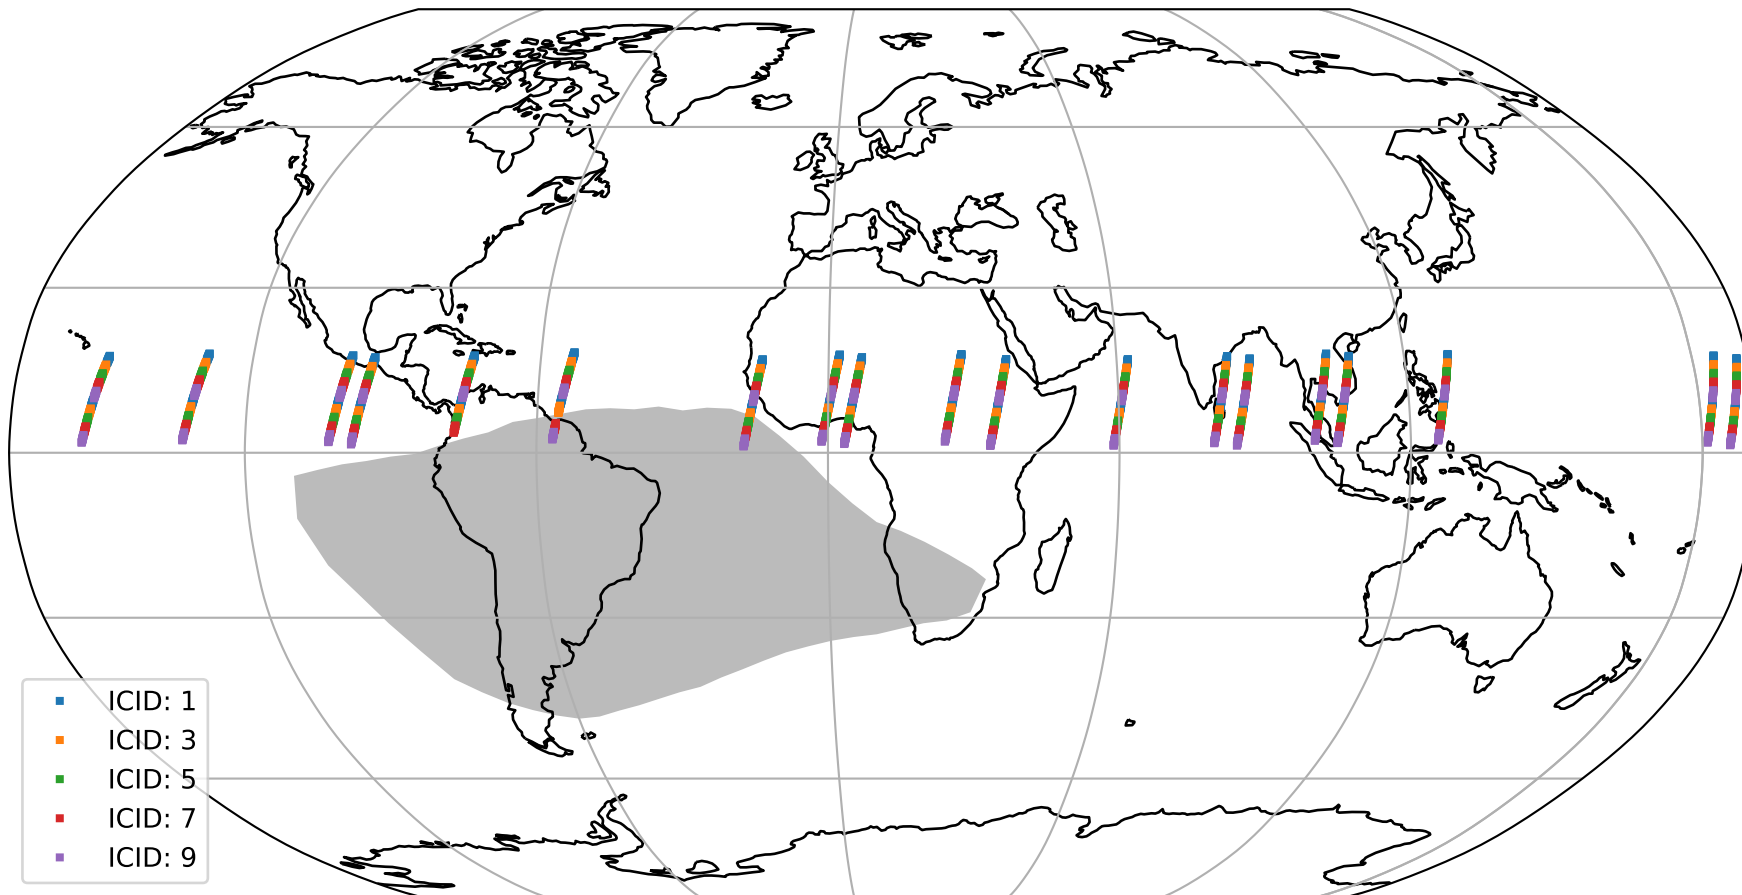

Tropomi SWIR offset (official)

orbits : 19 in [7357, 7402]
coverage : 2019-03-16 / 2019-03-19
median : 0.52597 V
spread : 0.035917 V
created : 2023-08-21T14:23:07

value detector map

Tropomi SWIR offset (official)

orbits : 19 in [7357, 7402]
coverage : 2019-03-16 / 2019-03-19
median : 30.764 μV
spread : 18.457 μV
created : 2023-08-21T14:23:07

Tropomi SWIR offset (official)

orbits : 19 in [7357, 7402]
coverage : 2019-03-16 / 2019-03-19
median : -0.058488 mV
spread : 0.32483 mV
created : 2023-08-21T14:23:07

value compared with SWIR offset CKD

Tropomi SWIR offset (official) ground-tracks of Sentinel-5P

orbits : 19 in [7357, 7402]
coverage : 2019-03-16 / 2019-03-19
created : 2023-08-21T14:23:08

Tropomi SWIR offset (official)

orbits : [2827, 7402]
coverage : 2018-04-30 / 2019-03-19
created : 2023-08-21T14:23:08

trend of detector median & temperatures