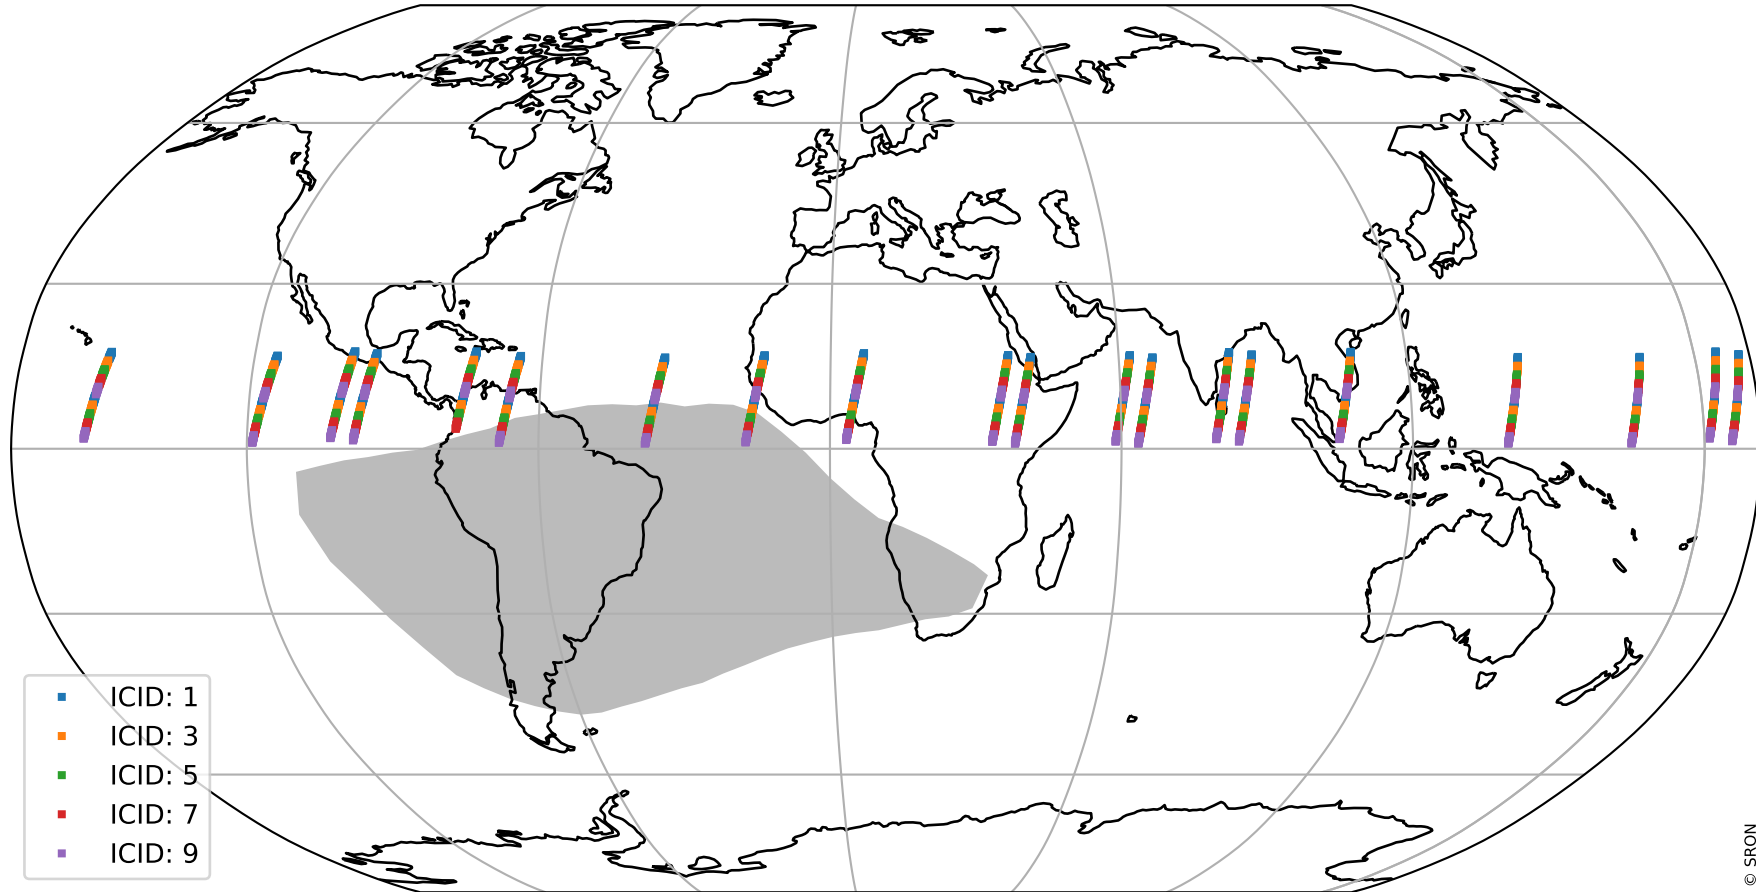

# Tropomi SWIR offset (official)

orbits : 20 in [7372, 7417]  
coverage : 2019-03-17 / 2019-03-20  
median : 30.873  $\mu\text{V}$   
spread : 18.61  $\mu\text{V}$   
created : 2023-08-21T14:23:09

# Tropomi SWIR offset (official)

orbits : 20 in [7372, 7417]  
coverage : 2019-03-17 / 2019-03-20  
median : -0.070961 mV  
spread : 0.32309 mV  
created : 2023-08-21T14:23:09

value compared with SWIR offset CKD

# Tropomi SWIR offset (official) ground-tracks of Sentinel-5P

orbits : 20 in [7372, 7417]  
coverage : 2019-03-17 / 2019-03-20  
created : 2023-08-21T14:23:09

# Tropomi SWIR offset (official)

orbits : [2827, 7417]  
coverage : 2018-04-30 / 2019-03-20  
created : 2023-08-21T14:23:10