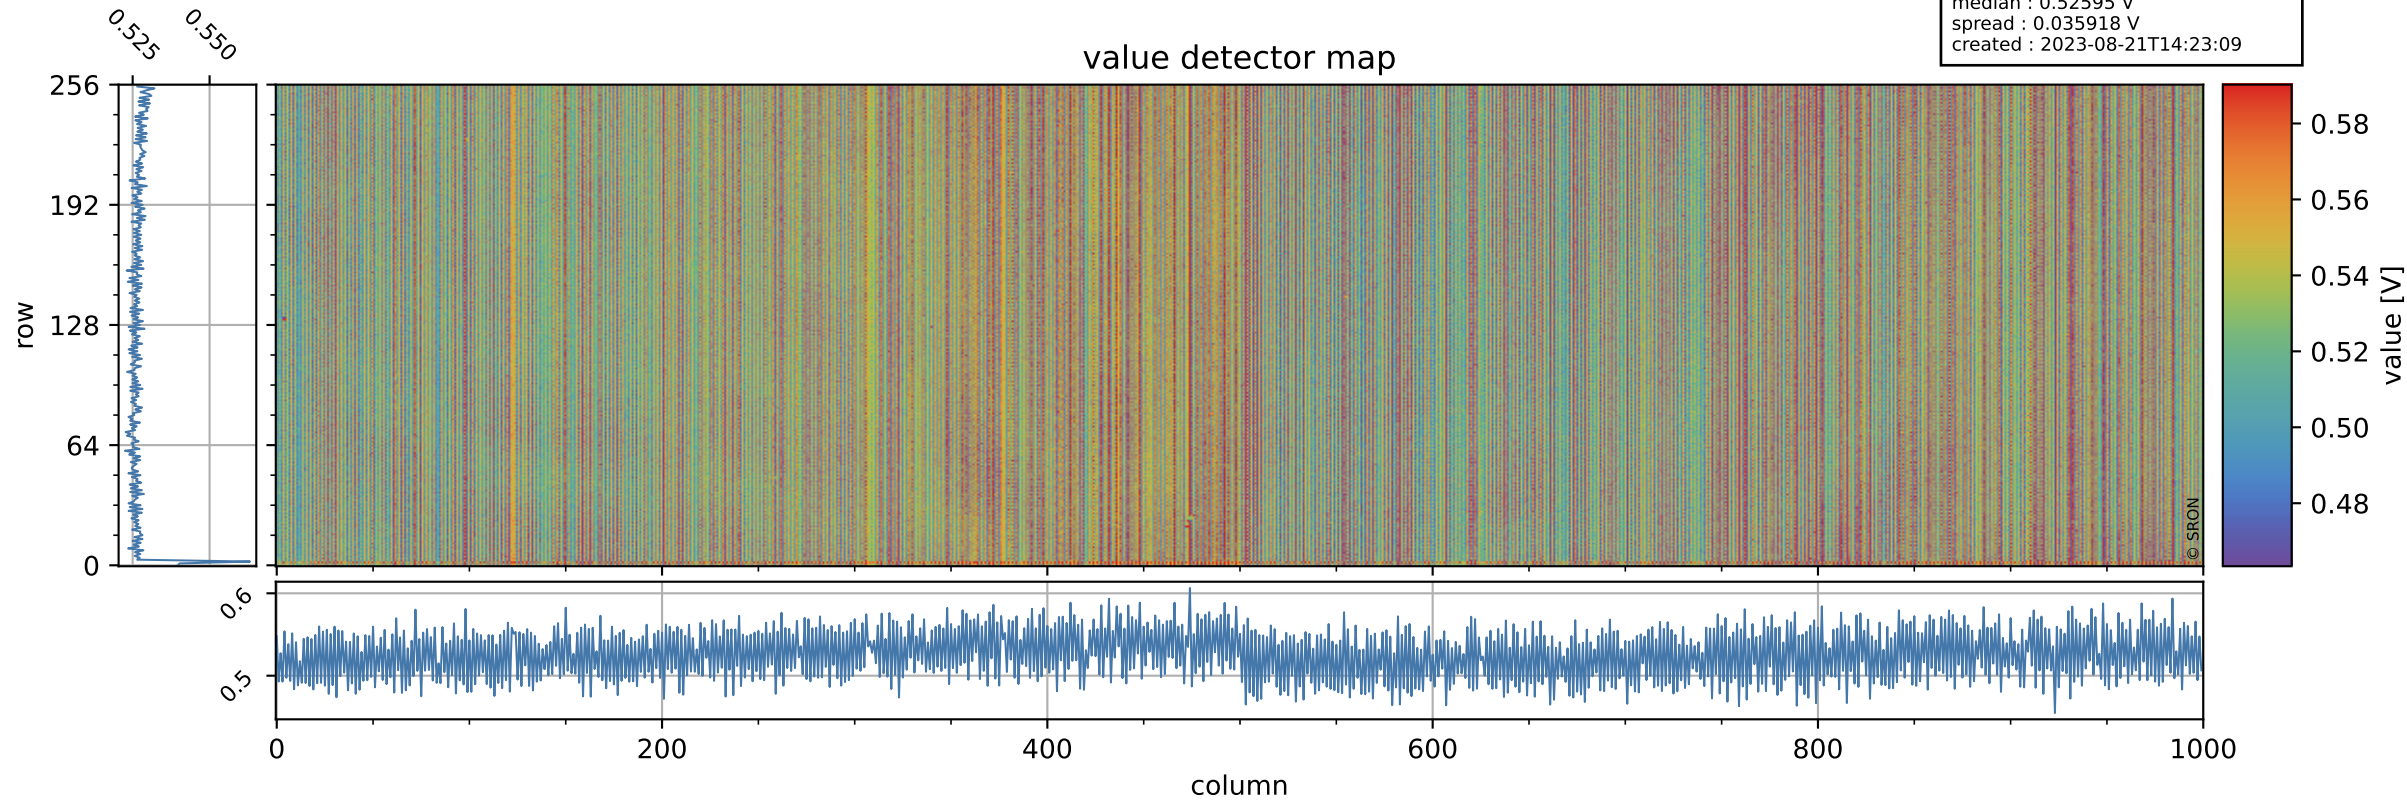

# Tropomi SWIR offset (official)

orbits : 20 in [7372, 7417]  
coverage : 2019-03-17 / 2019-03-20  
median : 0.52595 V  
spread : 0.035918 V  
created : 2023-08-21T14:23:09

## value detector map

# Tropomi SWIR offset (official)

orbits : 20 in [7372, 7417]  
coverage : 2019-03-17 / 2019-03-20  
median : 30.873  $\mu\text{V}$   
spread : 18.61  $\mu\text{V}$   
created : 2023-08-21T14:23:09

# Tropomi SWIR offset (official) ground-tracks of Sentinel-5P

orbits : 20 in [7372, 7417]  
coverage : 2019-03-17 / 2019-03-20  
created : 2023-08-21T14:23:09