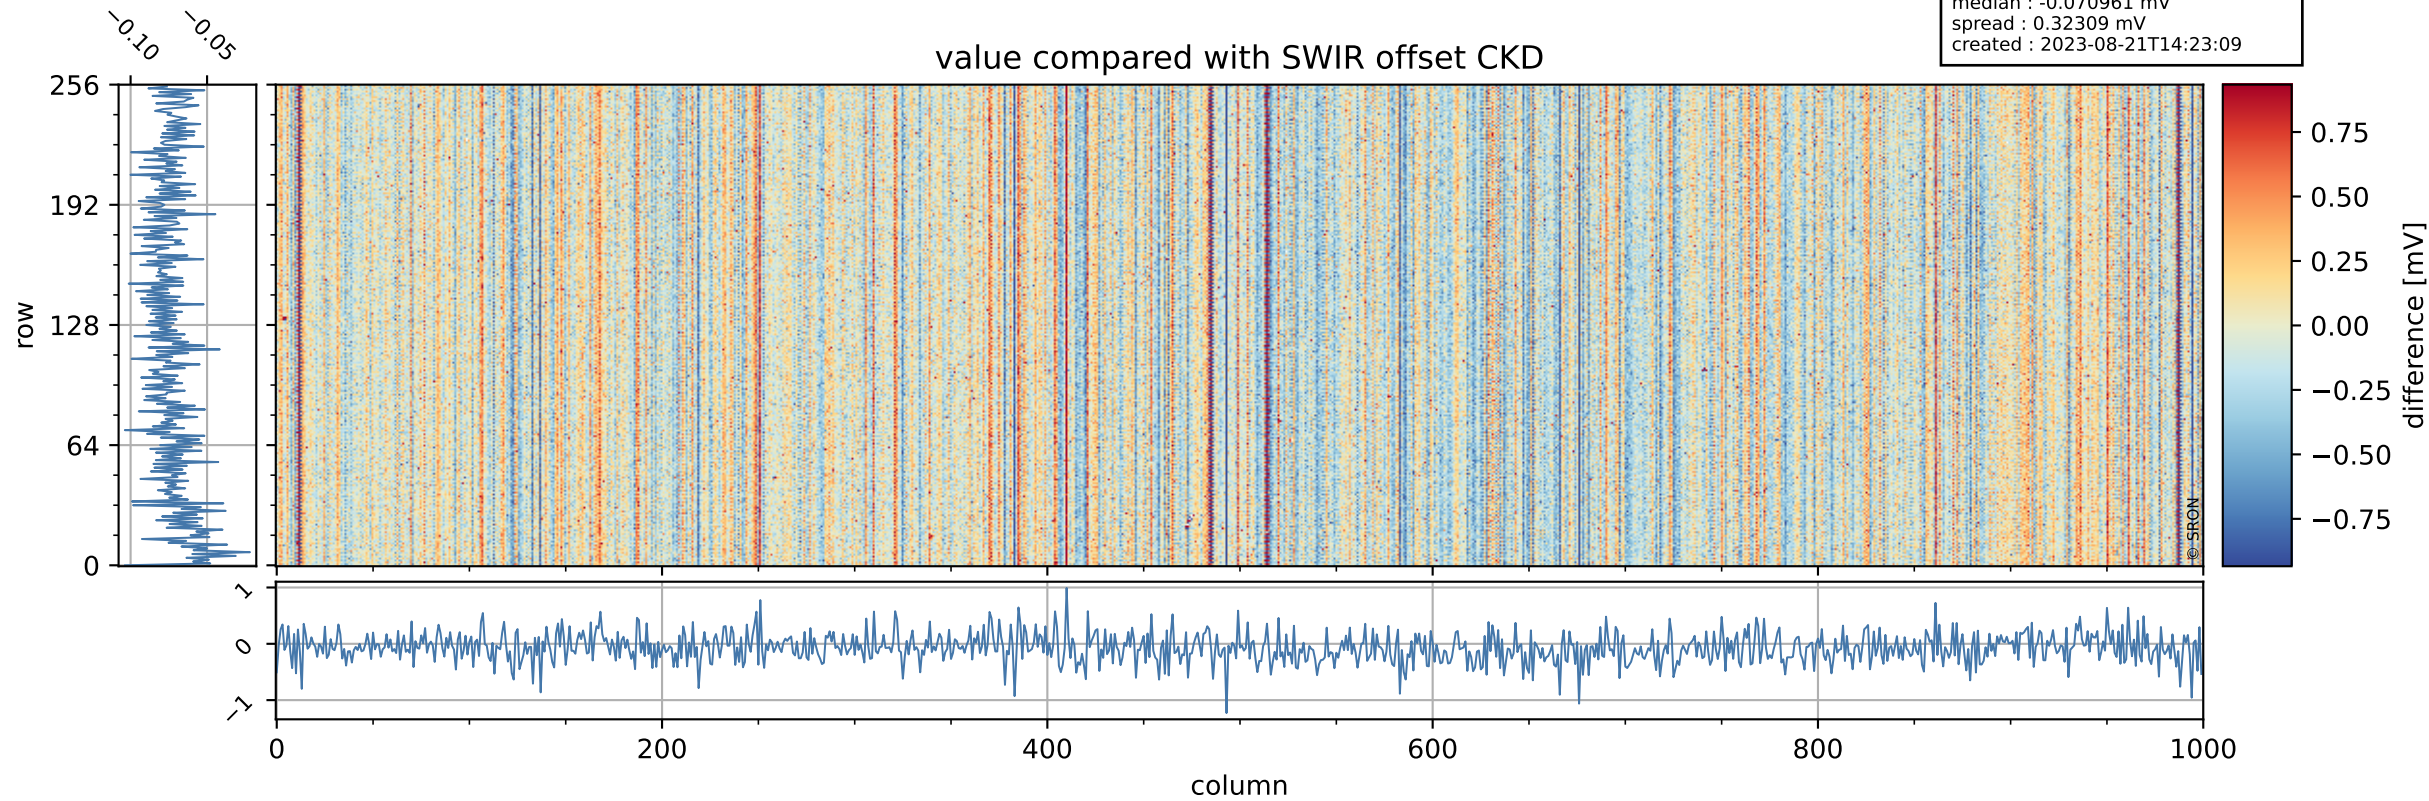

## value detector map

# Tropomi SWIR offset (official)

orbits : 20 in [7372, 7417]  
coverage : 2019-03-17 / 2019-03-20  
median : 30.873  $\mu\text{V}$   
spread : 18.61  $\mu\text{V}$   
created : 2023-08-21T14:23:09

# Tropomi SWIR offset (official)

orbits : 20 in [7372, 7417]  
coverage : 2019-03-17 / 2019-03-20  
median : -0.070961 mV  
spread : 0.32309 mV  
created : 2023-08-21T14:23:09

value compared with SWIR offset CKD

# Tropomi SWIR offset (official) ground-tracks of Sentinel-5P

orbits : 20 in [7372, 7417]  
coverage : 2019-03-17 / 2019-03-20  
created : 2023-08-21T14:23:09