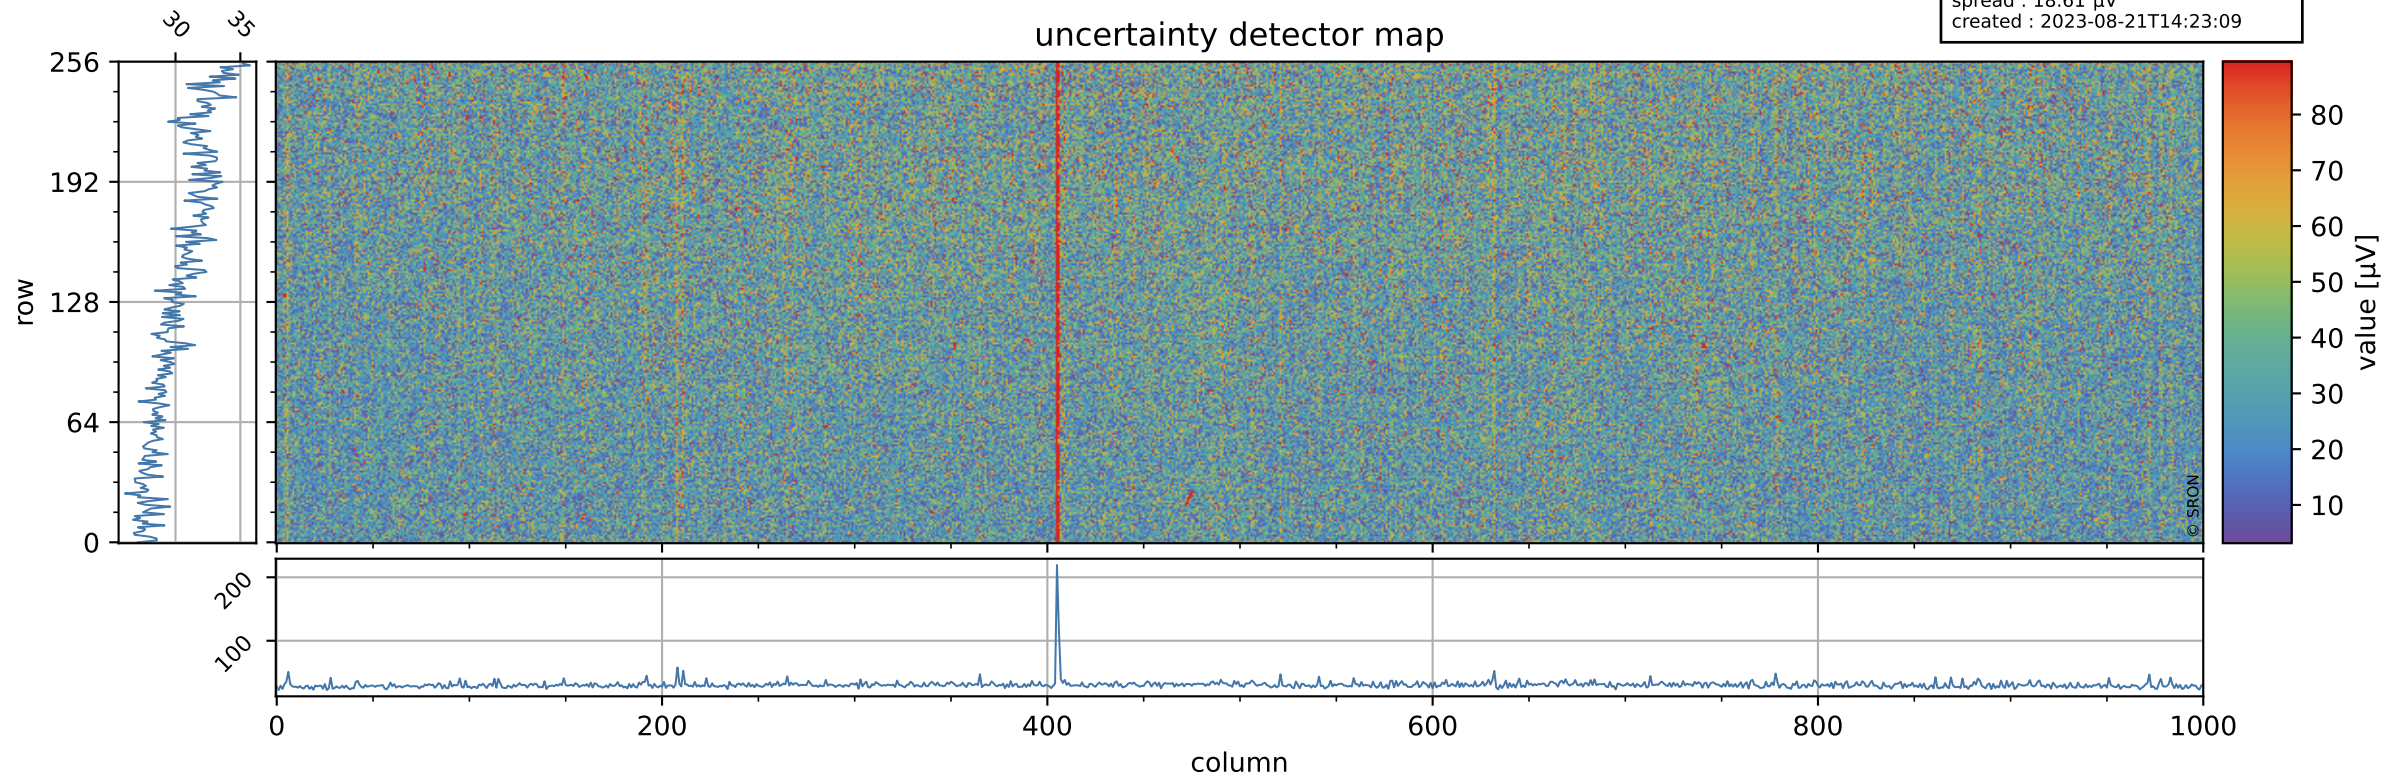

# Tropomi SWIR offset (official)

orbits : 20 in [7372, 7417]  
coverage : 2019-03-17 / 2019-03-20  
median : 0.52595 V  
spread : 0.035918 V  
created : 2023-08-21T14:23:09

## value detector map

# Tropomi SWIR offset (official)

orbits : 20 in [7372, 7417]  
coverage : 2019-03-17 / 2019-03-20  
median : 30.873  $\mu\text{V}$   
spread : 18.61  $\mu\text{V}$   
created : 2023-08-21T14:23:09

# Tropomi SWIR offset (official) ground-tracks of Sentinel-5P

orbits : 20 in [7372, 7417]  
coverage : 2019-03-17 / 2019-03-20  
created : 2023-08-21T14:23:09