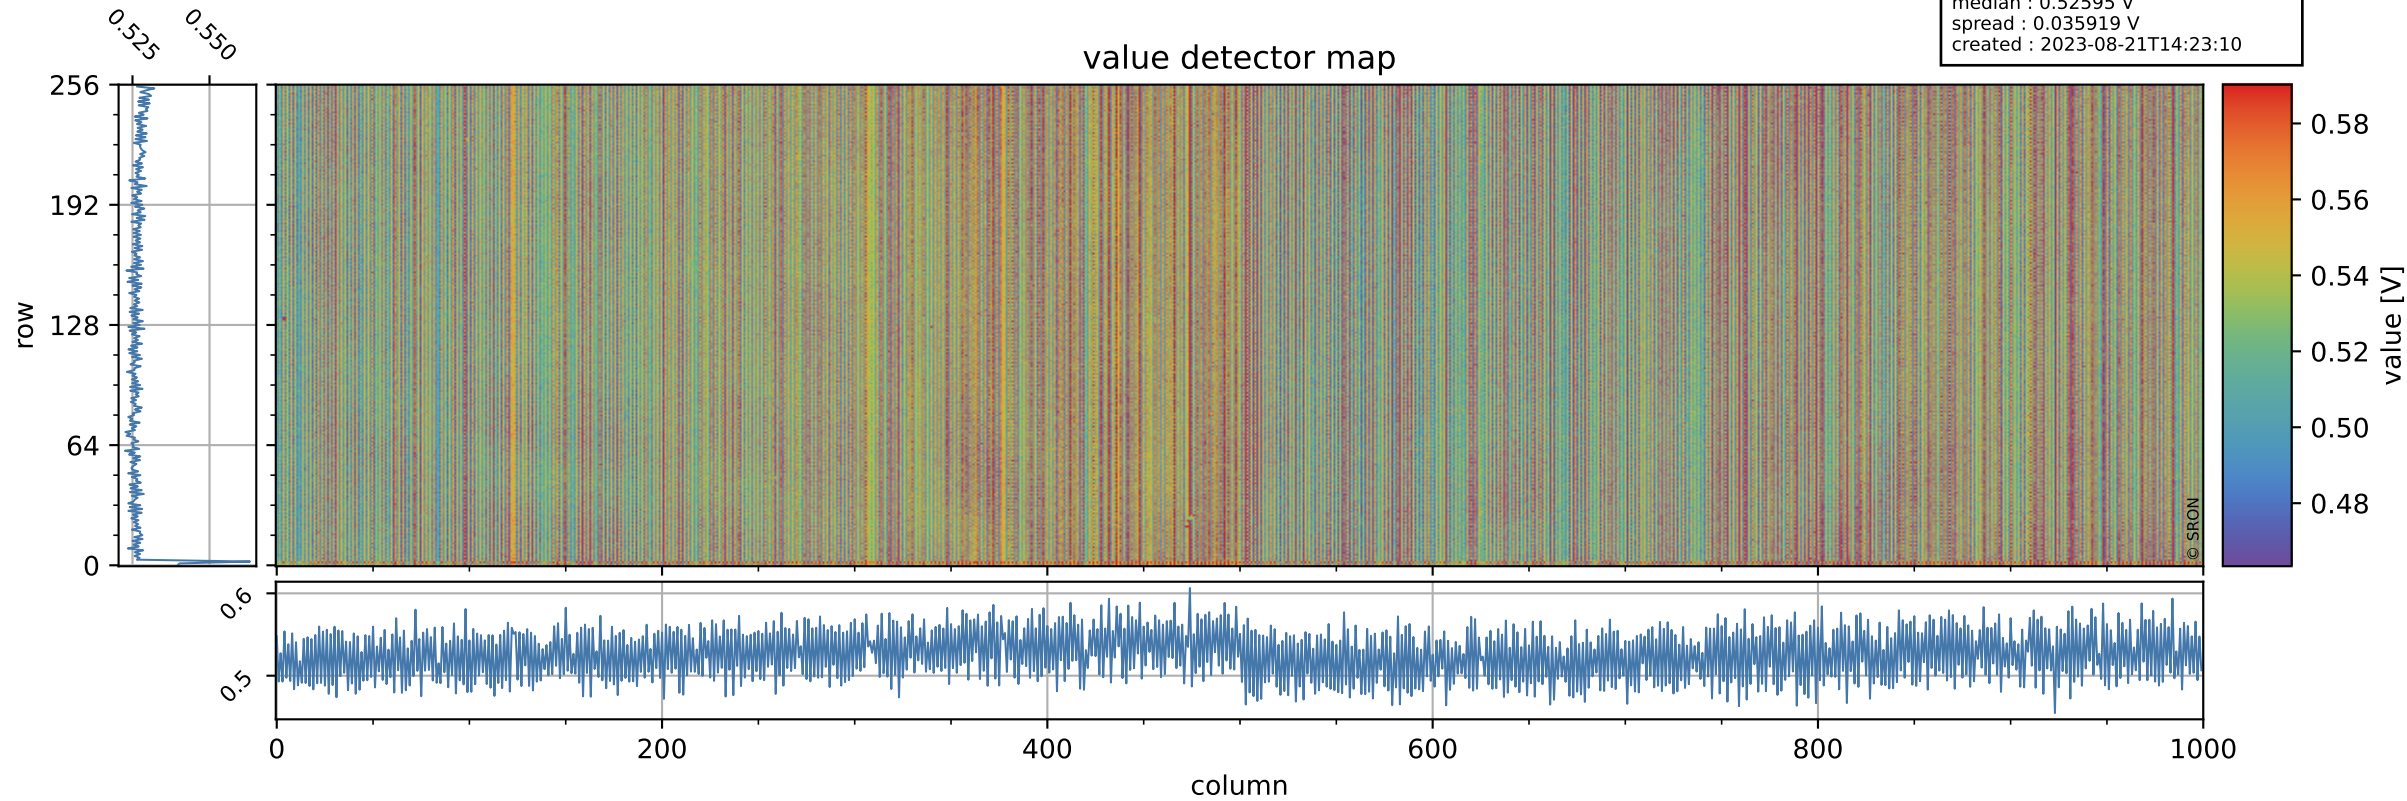

Tropomi SWIR offset (official)

orbits : 19 in [7387, 7432]
coverage : 2019-03-18 / 2019-03-21
median : 0.52595 V
spread : 0.035919 V
created : 2023-08-21T14:23:10

value detector map

Tropomi SWIR offset (official)

orbits : 19 in [7387, 7432]
coverage : 2019-03-18 / 2019-03-21
median : 31.182 μV
spread : 18.707 μV
created : 2023-08-21T14:23:11

Tropomi SWIR offset (official)

orbits : 19 in [7387, 7432]
coverage : 2019-03-18 / 2019-03-21
median : -0.074626 mV
spread : 0.32319 mV
created : 2023-08-21T14:23:11

value compared with SWIR offset CKD

Tropomi SWIR offset (official) ground-tracks of Sentinel-5P

orbits : 19 in [7387, 7432]
coverage : 2019-03-18 / 2019-03-21
created : 2023-08-21T14:23:11

Tropomi SWIR offset (official)

orbits : [2827, 7432]
coverage : 2018-04-30 / 2019-03-21
created : 2023-08-21T14:23:12

trend of detector median & temperatures