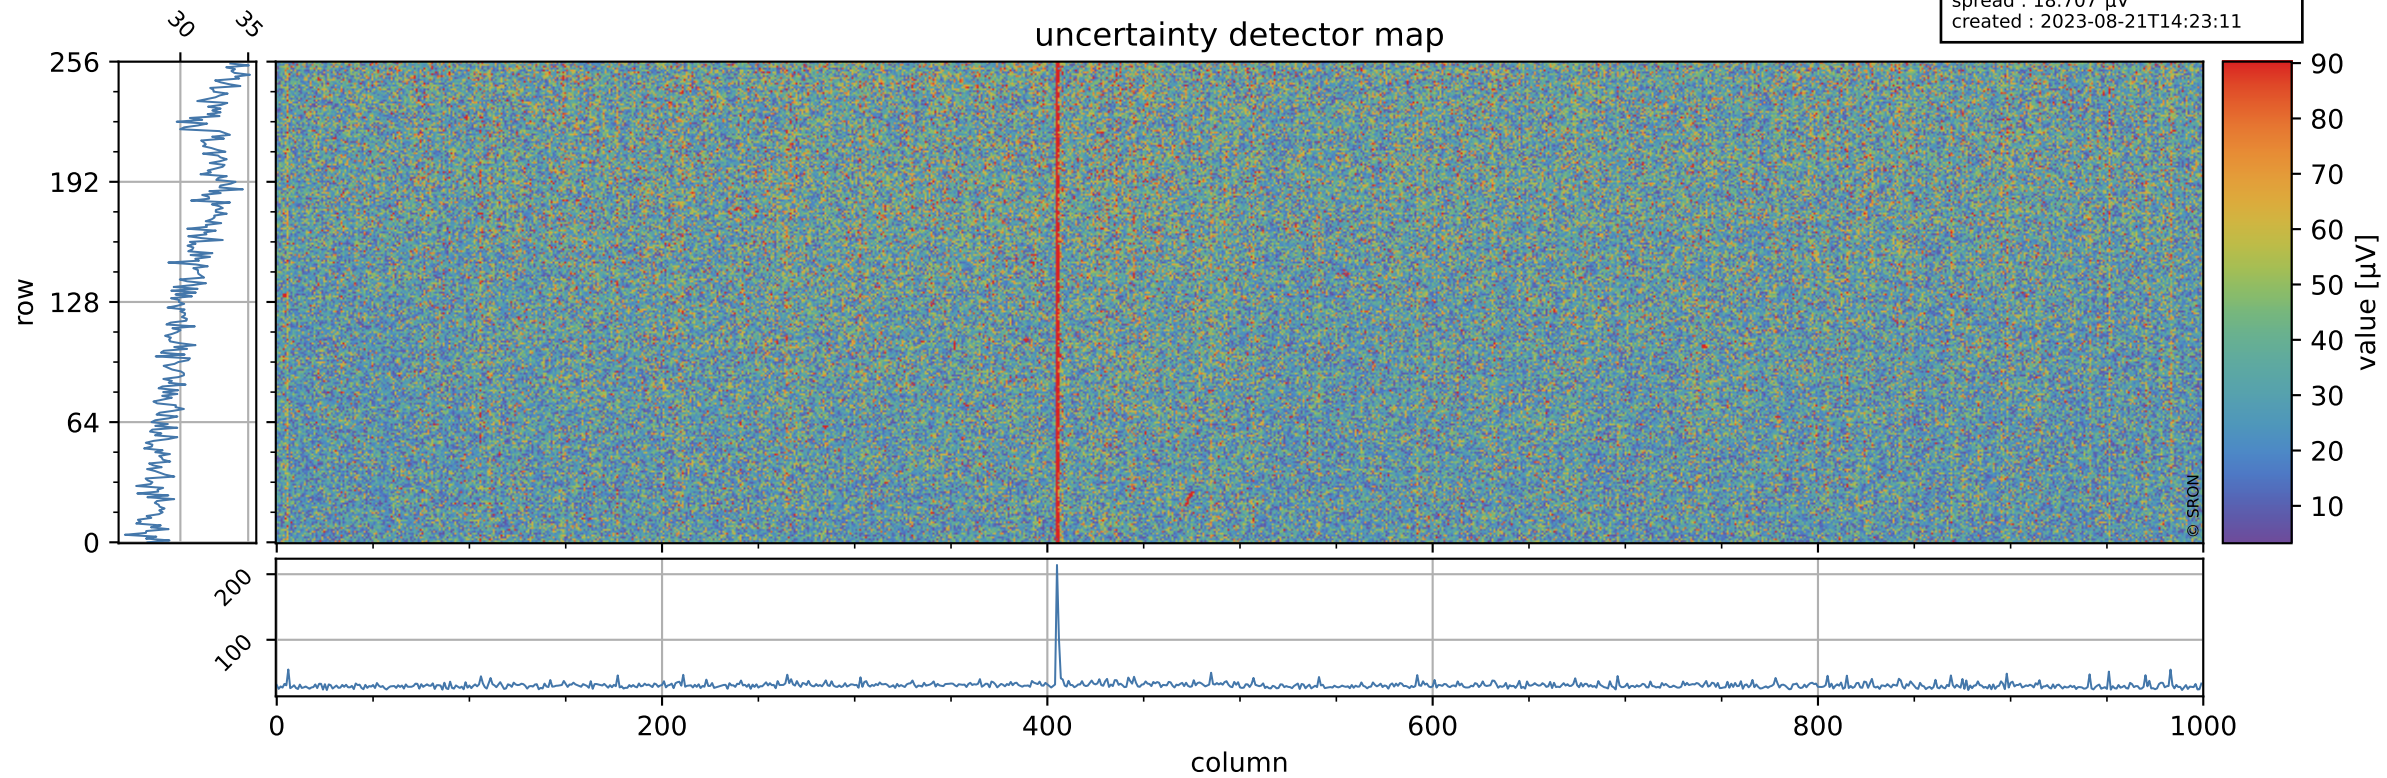

Tropomi SWIR offset (official)

orbits : 19 in [7387, 7432]
coverage : 2019-03-18 / 2019-03-21
median : 0.52595 V
spread : 0.035919 V
created : 2023-08-21T14:23:10

value detector map

Tropomi SWIR offset (official)

orbits : 19 in [7387, 7432]
coverage : 2019-03-18 / 2019-03-21
median : 31.182 μV
spread : 18.707 μV
created : 2023-08-21T14:23:11

Tropomi SWIR offset (official)

orbits : 19 in [7387, 7432]
coverage : 2019-03-18 / 2019-03-21
median : -0.074626 mV
spread : 0.32319 mV
created : 2023-08-21T14:23:11

value compared with SWIR offset CKD

Tropomi SWIR offset (official) ground-tracks of Sentinel-5P

orbits : 19 in [7387, 7432]
coverage : 2019-03-18 / 2019-03-21
created : 2023-08-21T14:23:11

Tropomi SWIR offset (official)

orbits : [2827, 7432]
coverage : 2018-04-30 / 2019-03-21
created : 2023-08-21T14:23:12

trend of detector median & temperatures