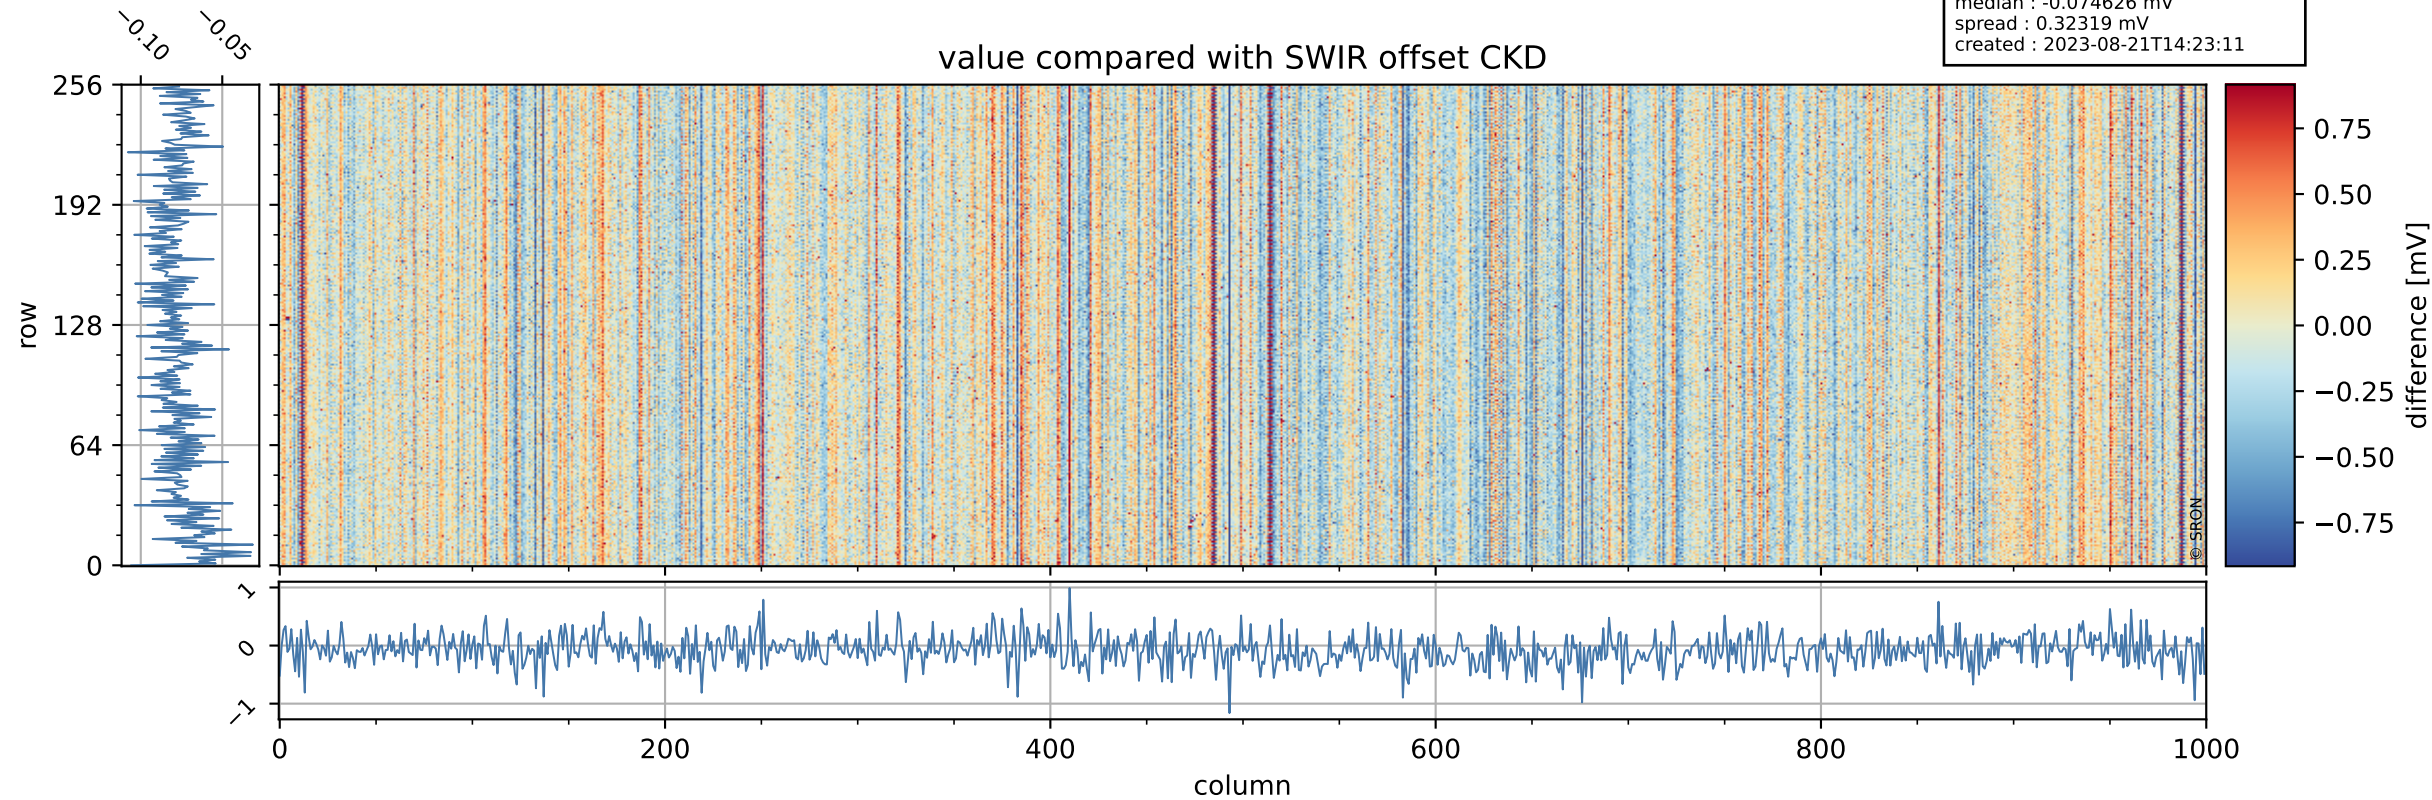

Tropomi SWIR offset (official)

orbits : 19 in [7387, 7432]
coverage : 2019-03-18 / 2019-03-21
median : 0.52595 V
spread : 0.035919 V
created : 2023-08-21T14:23:10

value detector map

Tropomi SWIR offset (official)

orbits : 19 in [7387, 7432]
coverage : 2019-03-18 / 2019-03-21
median : 31.182 μV
spread : 18.707 μV
created : 2023-08-21T14:23:11

Tropomi SWIR offset (official)

orbits : 19 in [7387, 7432]
coverage : 2019-03-18 / 2019-03-21
median : -0.074626 mV
spread : 0.32319 mV
created : 2023-08-21T14:23:11

value compared with SWIR offset CKD

Tropomi SWIR offset (official) ground-tracks of Sentinel-5P

orbits : 19 in [7387, 7432]
coverage : 2019-03-18 / 2019-03-21
created : 2023-08-21T14:23:11

Tropomi SWIR offset (official)

orbits : [2827, 7432]
coverage : 2018-04-30 / 2019-03-21
created : 2023-08-21T14:23:12

trend of detector median & temperatures