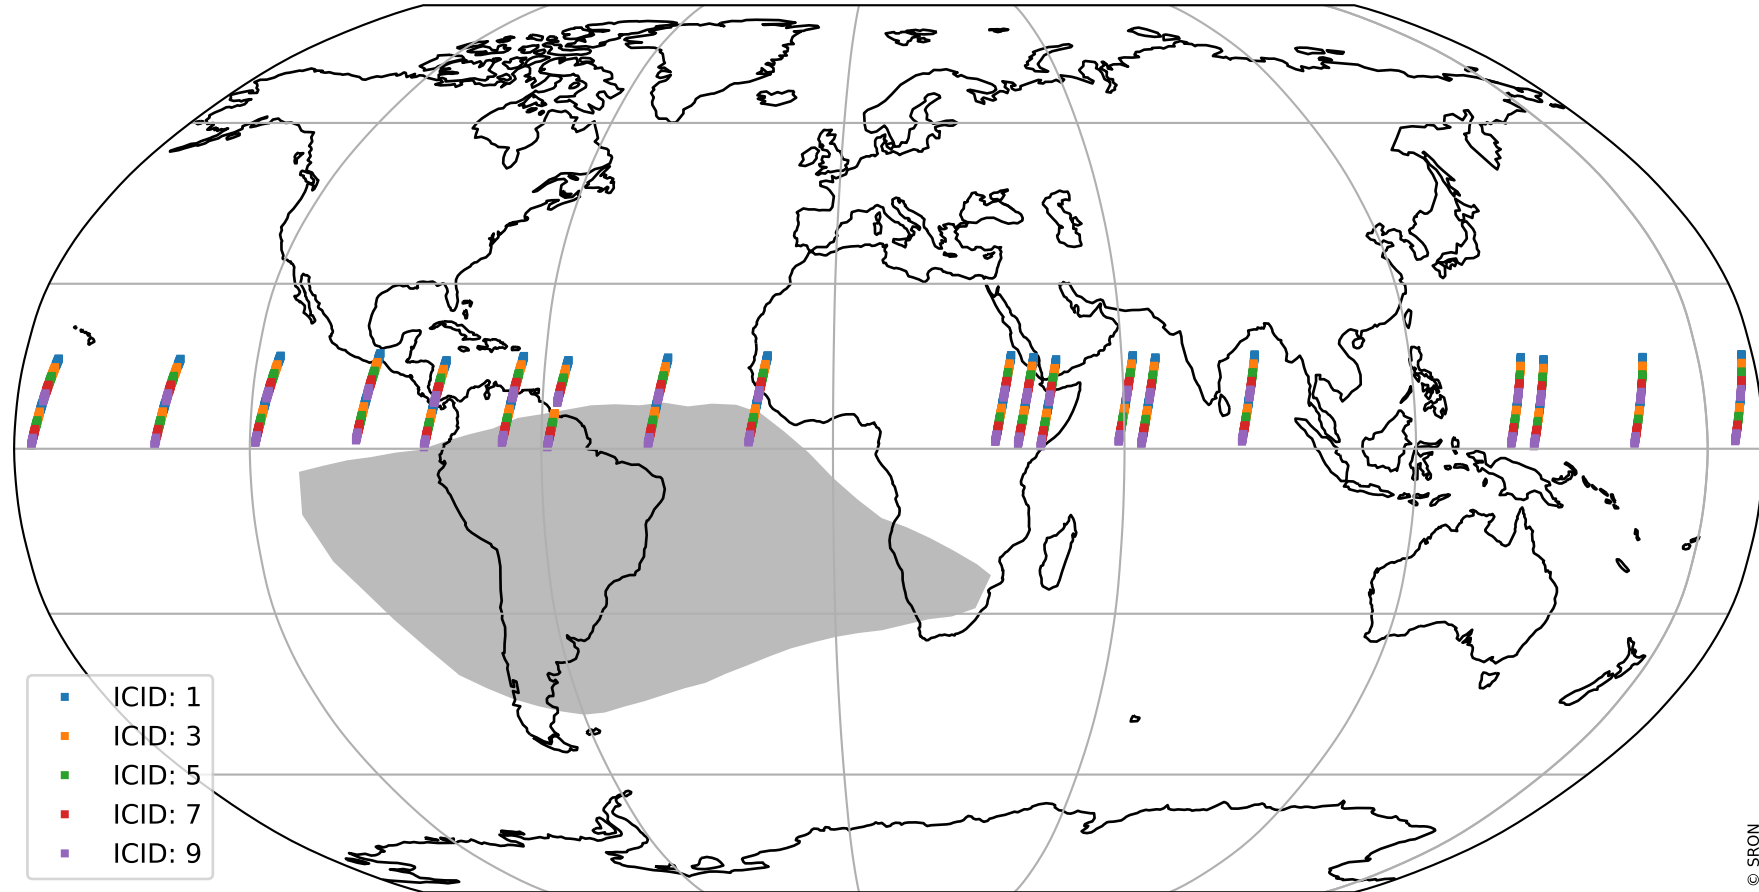

Tropomi SWIR offset (official)

orbits : 19 in [7387, 7432]
coverage : 2019-03-18 / 2019-03-21
median : 0.52595 V
spread : 0.035919 V
created : 2023-08-21T14:23:10

value detector map

Tropomi SWIR offset (official)

orbits : 19 in [7387, 7432]
coverage : 2019-03-18 / 2019-03-21
median : 31.182 μV
spread : 18.707 μV
created : 2023-08-21T14:23:11

Tropomi SWIR offset (official)

orbits : 19 in [7387, 7432]
coverage : 2019-03-18 / 2019-03-21
median : -0.074626 mV
spread : 0.32319 mV
created : 2023-08-21T14:23:11

value compared with SWIR offset CKD

Tropomi SWIR offset (official) ground-tracks of Sentinel-5P

orbits : 19 in [7387, 7432]
coverage : 2019-03-18 / 2019-03-21
created : 2023-08-21T14:23:11

Tropomi SWIR offset (official)

orbits : [2827, 7432]
coverage : 2018-04-30 / 2019-03-21
created : 2023-08-21T14:23:12

trend of detector median & temperatures