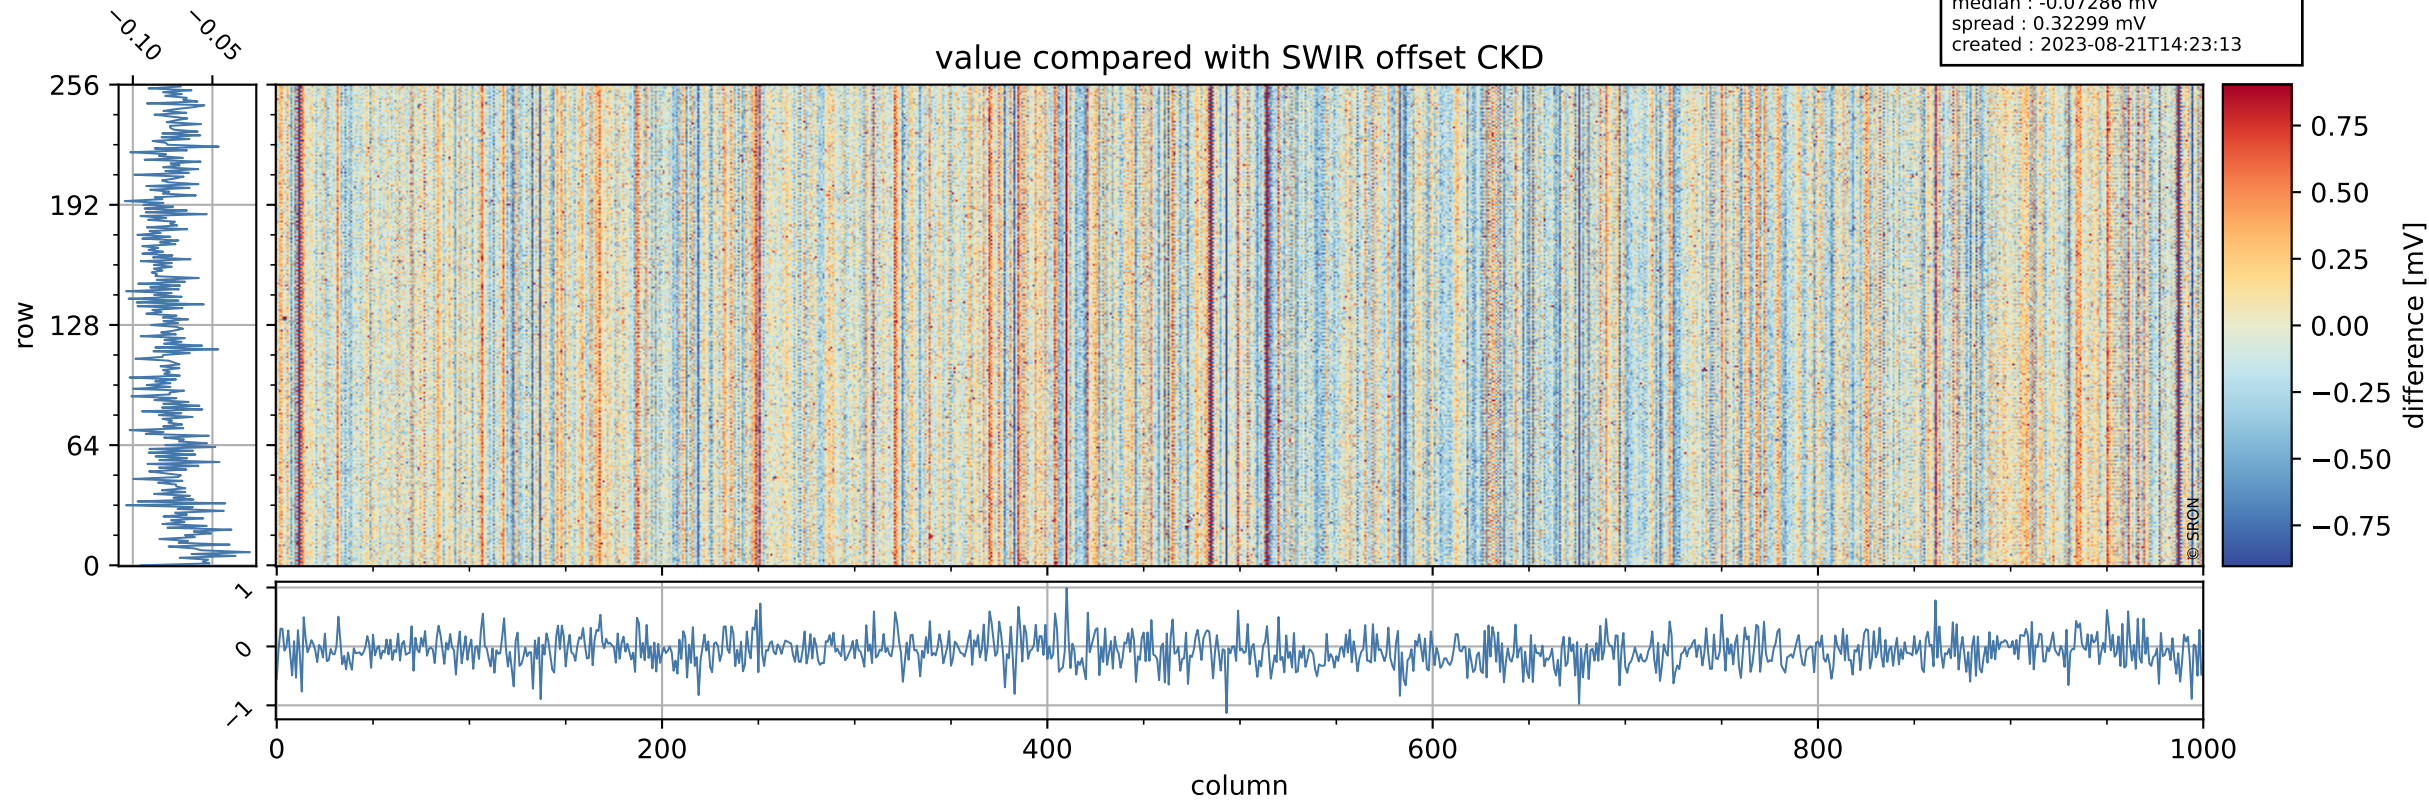

## value detector map

# Tropomi SWIR offset (official)

orbits : 20 in [7402, 7447]  
coverage : 2019-03-19 / 2019-03-22  
median : 30.892  $\mu\text{V}$   
spread : 18.722  $\mu\text{V}$   
created : 2023-08-21T14:23:13

# Tropomi SWIR offset (official)

orbits : 20 in [7402, 7447]  
coverage : 2019-03-19 / 2019-03-22  
median : -0.07286 mV  
spread : 0.32299 mV  
created : 2023-08-21T14:23:13

value compared with SWIR offset CKD

# Tropomi SWIR offset (official) ground-tracks of Sentinel-5P

orbits : 20 in [7402, 7447]  
coverage : 2019-03-19 / 2019-03-22  
created : 2023-08-21T14:23:13