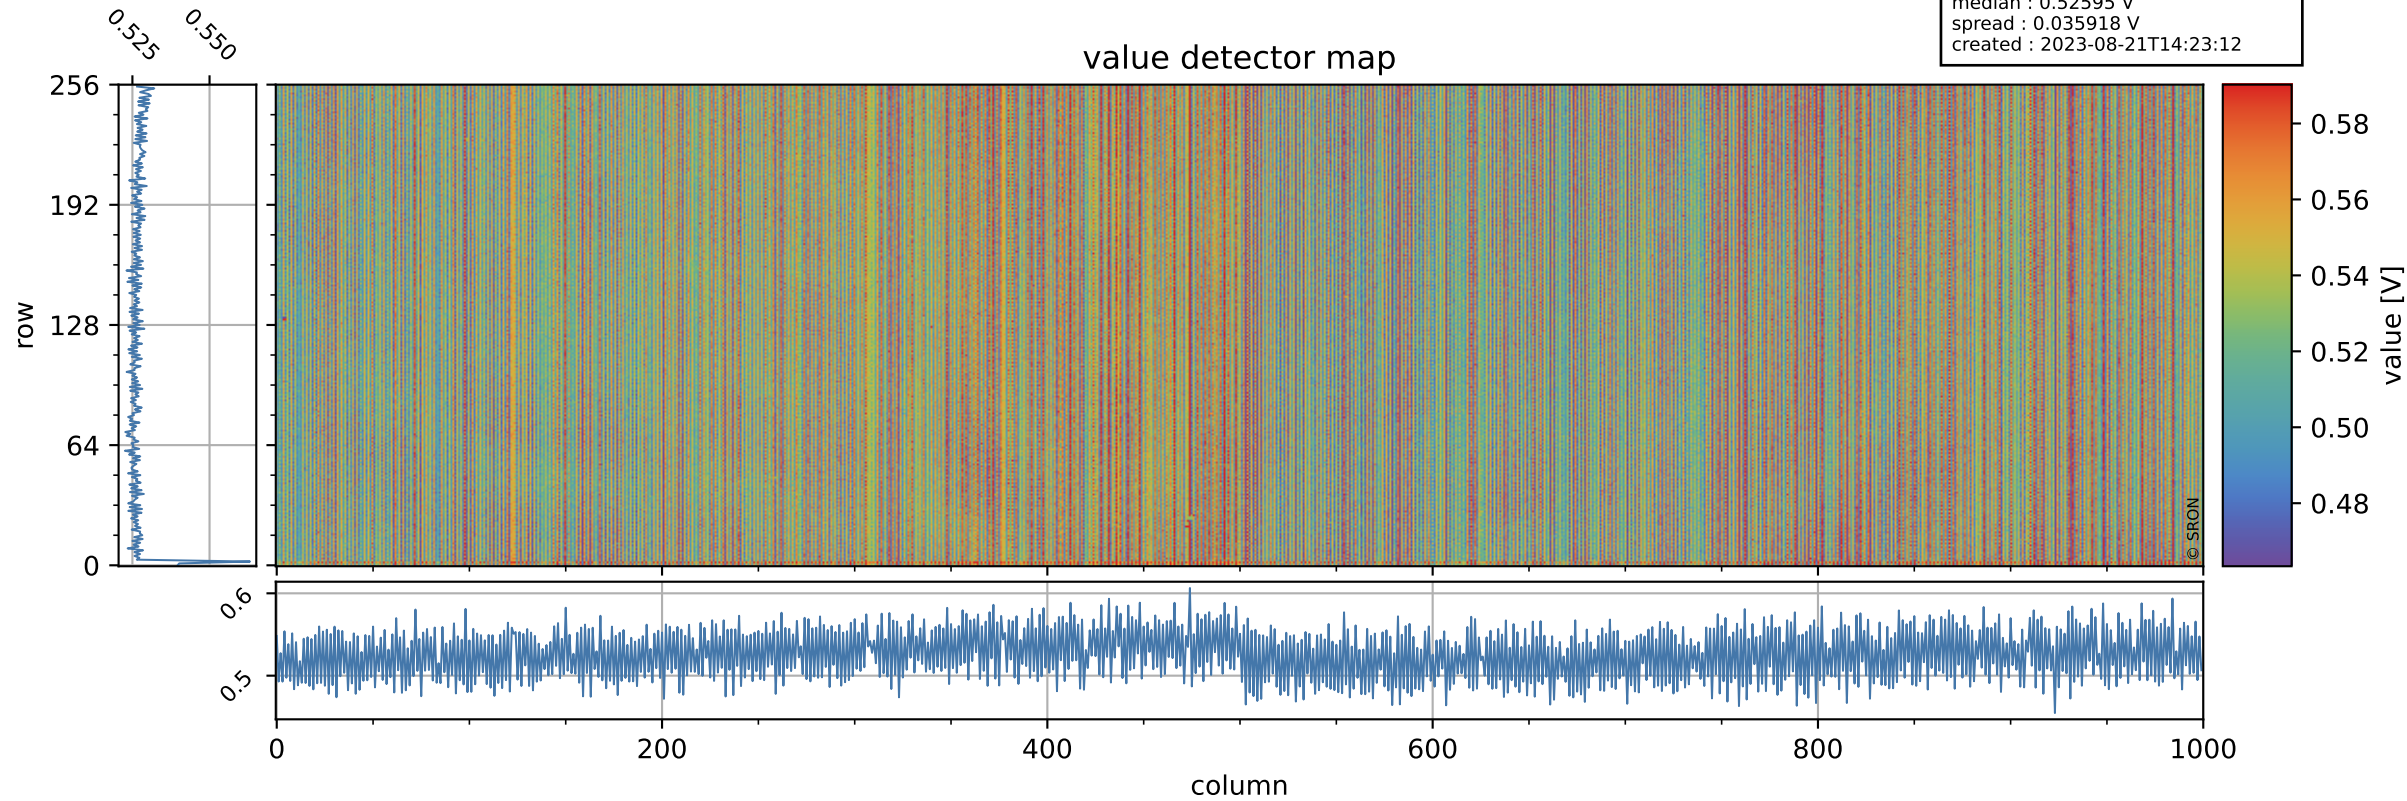

# Tropomi SWIR offset (official)

orbits : 20 in [7402, 7447]  
coverage : 2019-03-19 / 2019-03-22  
median : 0.52595 V  
spread : 0.035918 V  
created : 2023-08-21T14:23:12

## value detector map

# Tropomi SWIR offset (official)

orbits : 20 in [7402, 7447]  
coverage : 2019-03-19 / 2019-03-22  
median : 30.892  $\mu\text{V}$   
spread : 18.722  $\mu\text{V}$   
created : 2023-08-21T14:23:13

# Tropomi SWIR offset (official) ground-tracks of Sentinel-5P

orbits : 20 in [7402, 7447]  
coverage : 2019-03-19 / 2019-03-22  
created : 2023-08-21T14:23:13