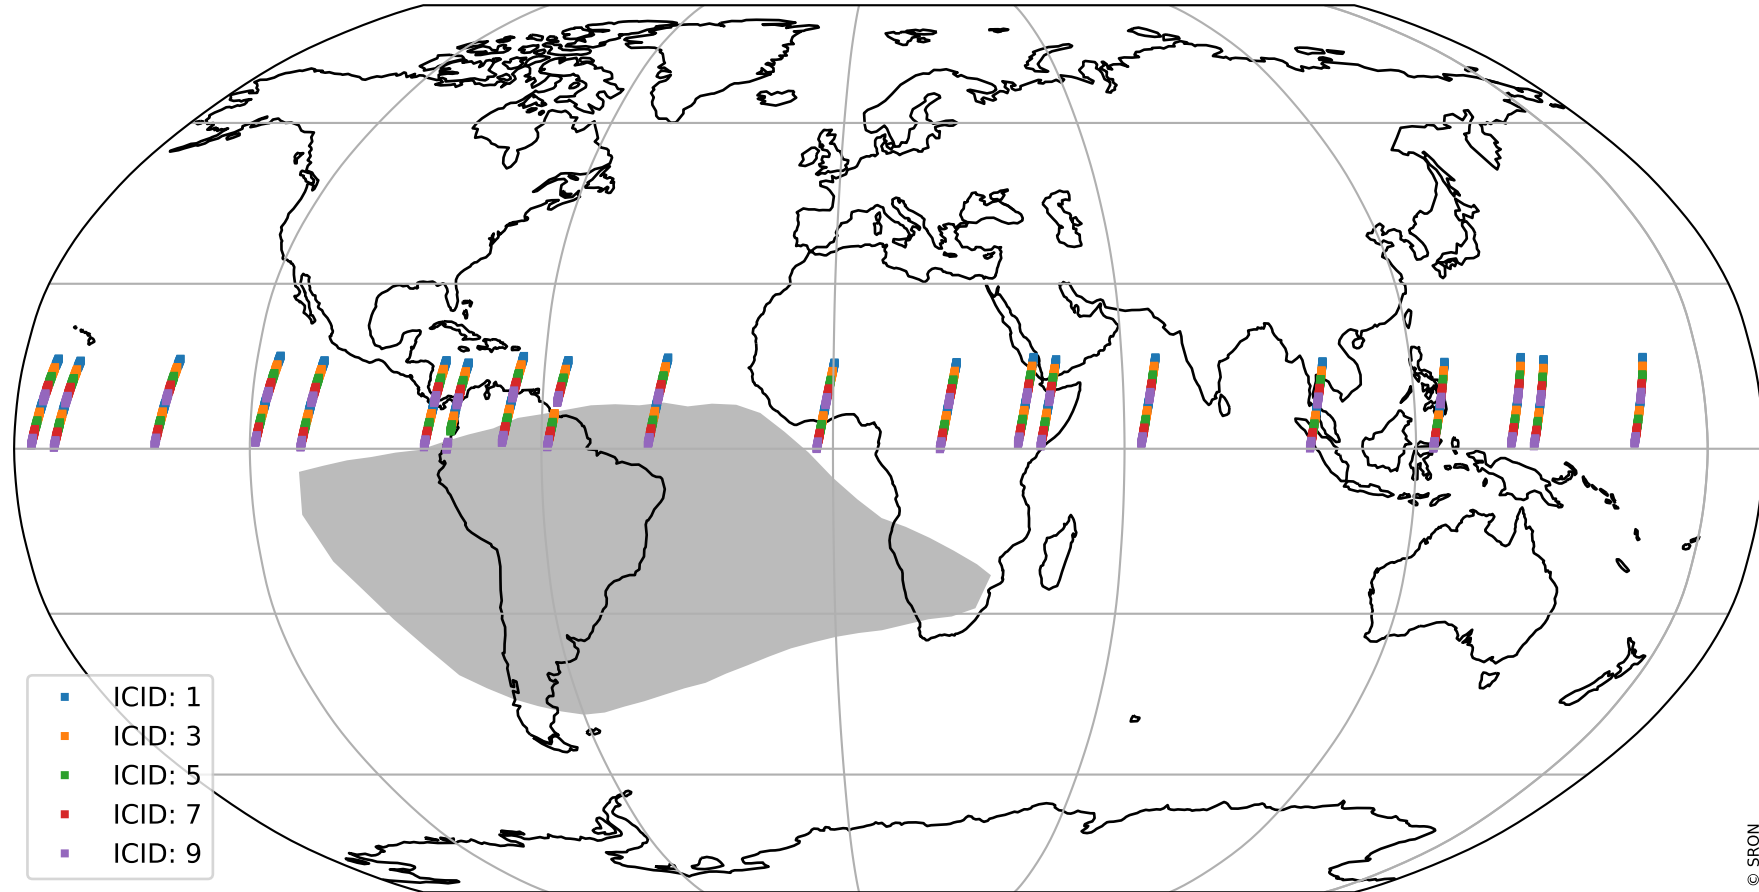

# Tropomi SWIR offset (official)

orbits : 20 in [7402, 7447]  
coverage : 2019-03-19 / 2019-03-22  
median : 30.892  $\mu\text{V}$   
spread : 18.722  $\mu\text{V}$   
created : 2023-08-21T14:23:13

# Tropomi SWIR offset (official)

orbits : 20 in [7402, 7447]  
coverage : 2019-03-19 / 2019-03-22  
median : -0.07286 mV  
spread : 0.32299 mV  
created : 2023-08-21T14:23:13

value compared with SWIR offset CKD

# Tropomi SWIR offset (official) ground-tracks of Sentinel-5P

orbits : 20 in [7402, 7447]  
coverage : 2019-03-19 / 2019-03-22  
created : 2023-08-21T14:23:13

# Tropomi SWIR offset (official)

orbits : [2827, 7447]  
coverage : 2018-04-30 / 2019-03-22  
created : 2023-08-21T14:23:14