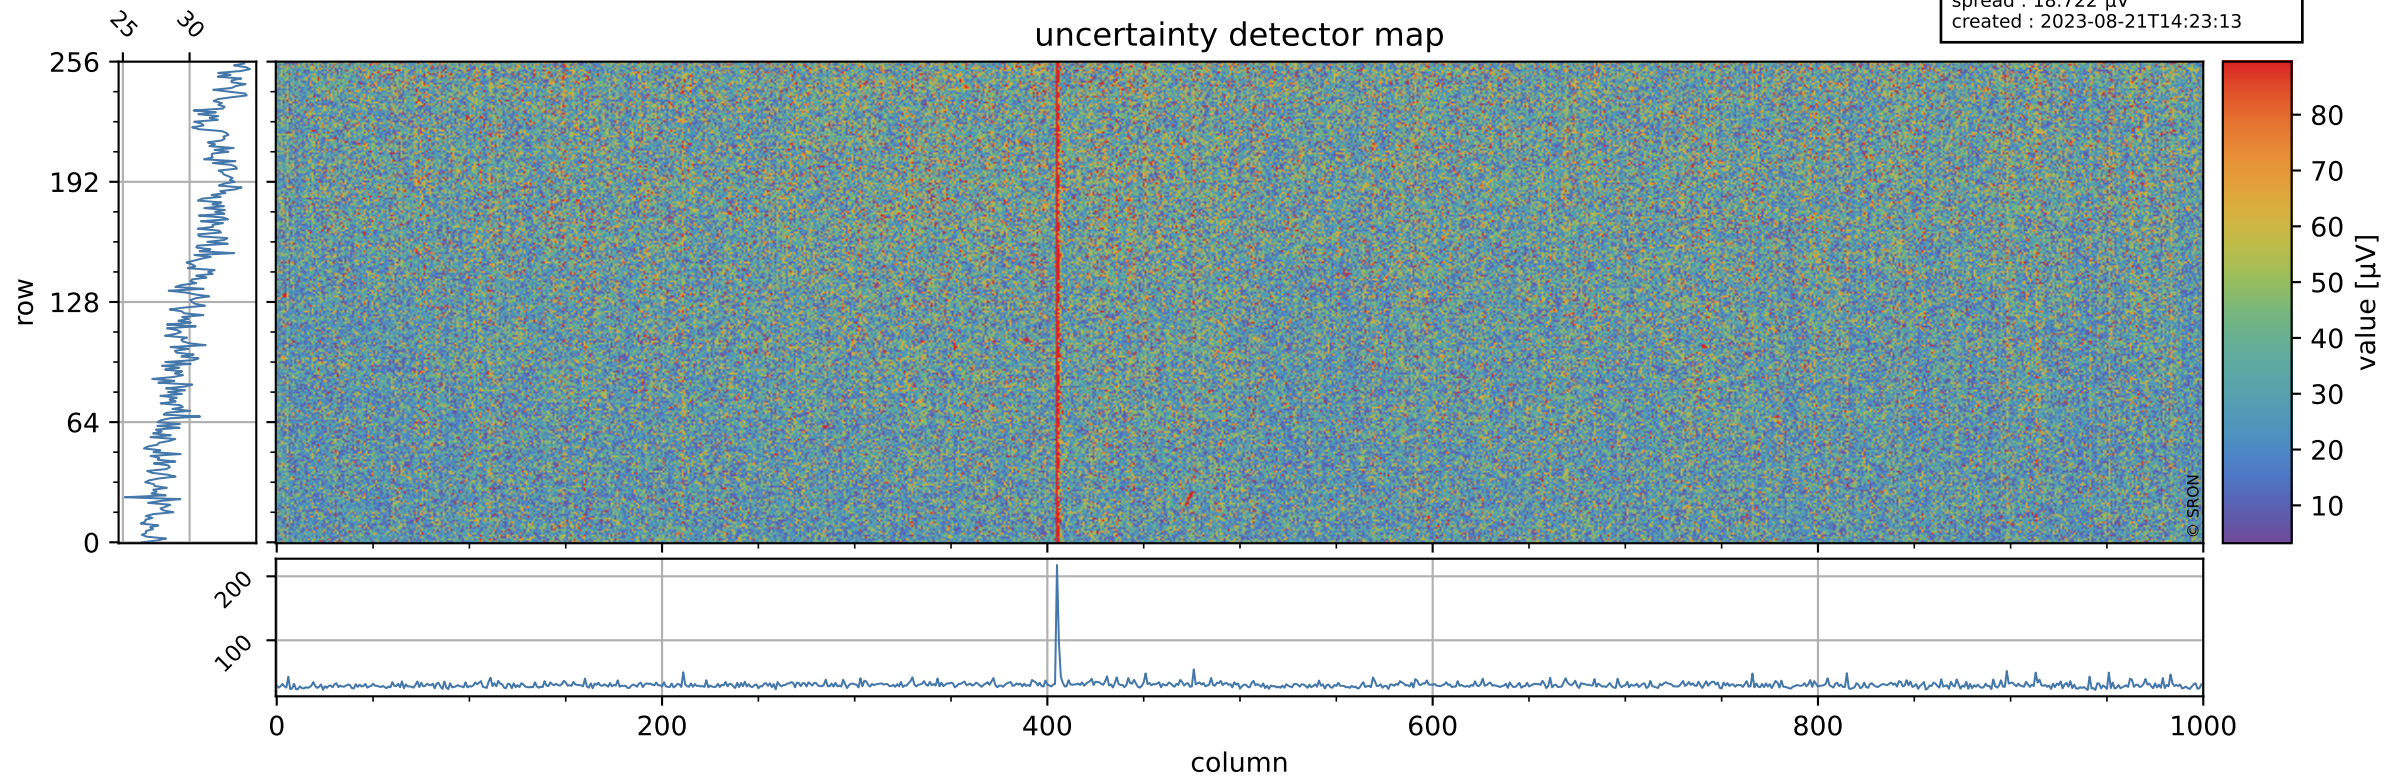

# Tropomi SWIR offset (official)

orbits : 20 in [7402, 7447]  
coverage : 2019-03-19 / 2019-03-22  
median : 0.52595 V  
spread : 0.035918 V  
created : 2023-08-21T14:23:12

## value detector map

# Tropomi SWIR offset (official)

orbits : 20 in [7402, 7447]  
coverage : 2019-03-19 / 2019-03-22  
median : 30.892  $\mu\text{V}$   
spread : 18.722  $\mu\text{V}$   
created : 2023-08-21T14:23:13

# Tropomi SWIR offset (official) ground-tracks of Sentinel-5P

orbits : 20 in [7402, 7447]  
coverage : 2019-03-19 / 2019-03-22  
created : 2023-08-21T14:23:13