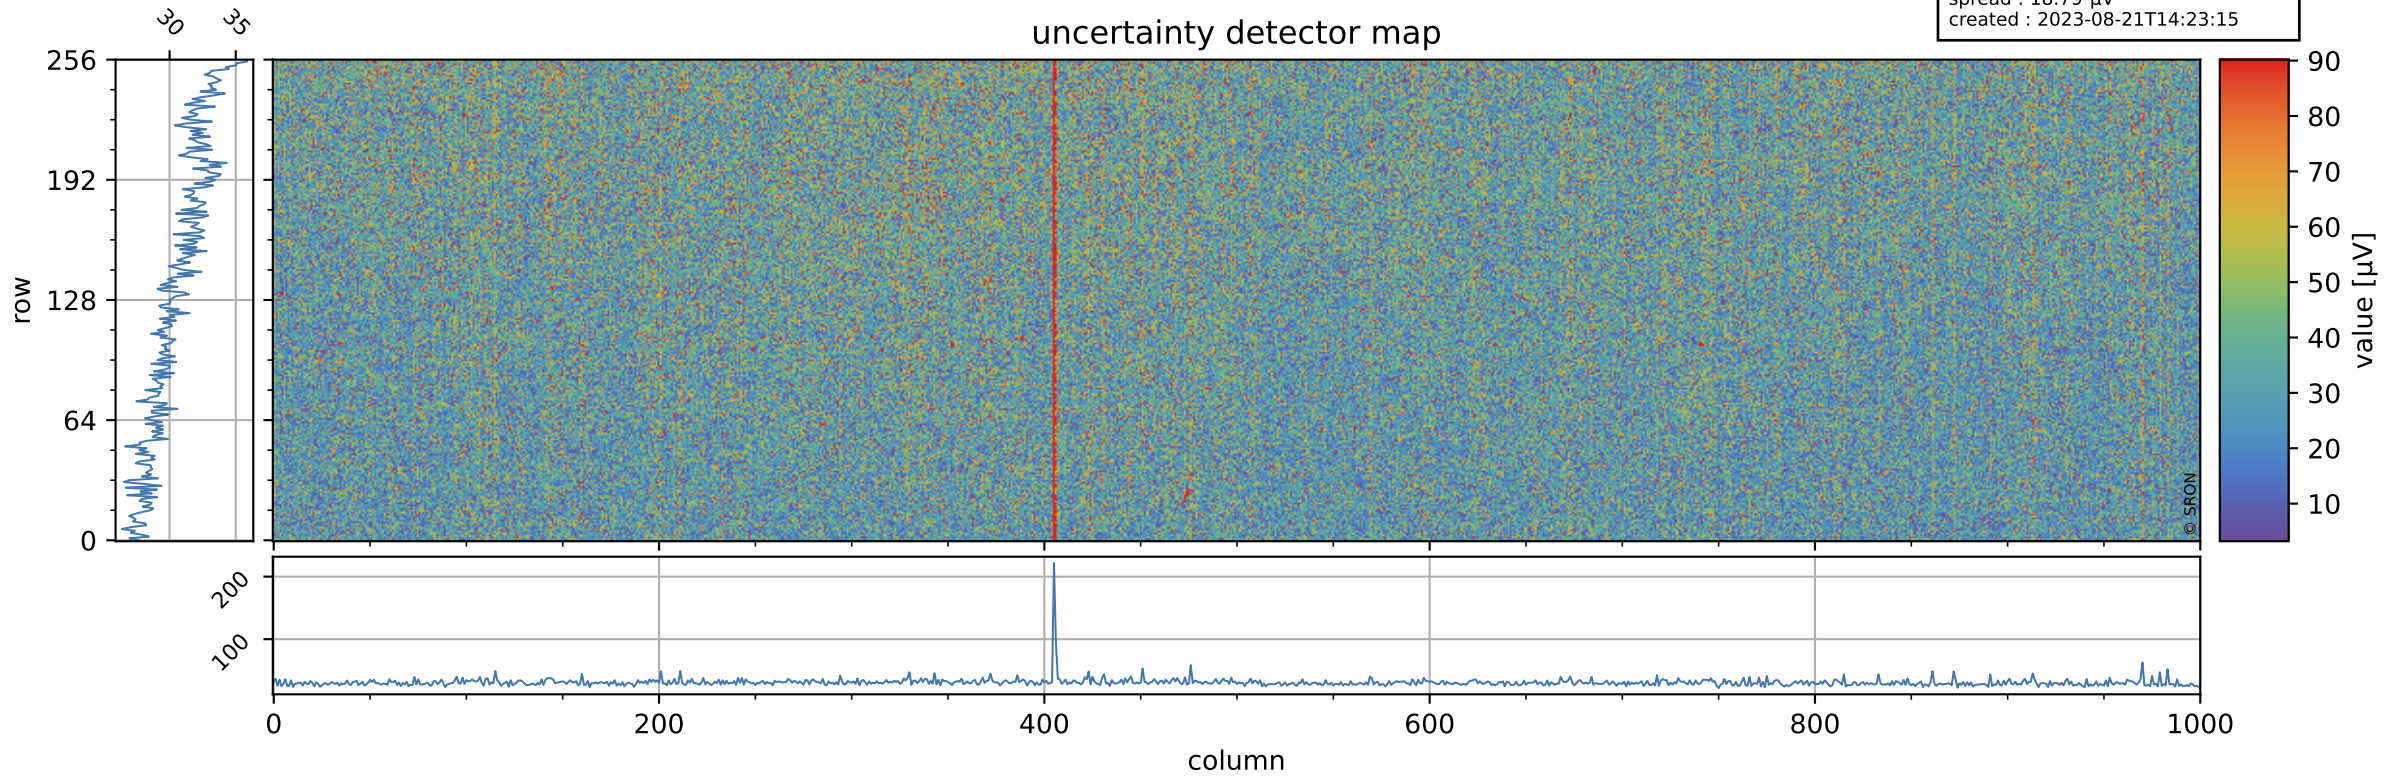

Tropomi SWIR offset (official)

orbits : 19 in [7417, 7462]
coverage : 2019-03-20 / 2019-03-23
median : 0.52596 V
spread : 0.035916 V
created : 2023-08-21T14:23:14

value detector map

Tropomi SWIR offset (official)

orbits : 19 in [7417, 7462]
coverage : 2019-03-20 / 2019-03-23
median : 31.122 μV
spread : 18.79 μV
created : 2023-08-21T14:23:15

Tropomi SWIR offset (official)

orbits : 19 in [7417, 7462]
coverage : 2019-03-20 / 2019-03-23
median : -0.064682 mV
spread : 0.32396 mV
created : 2023-08-21T14:23:15

value compared with SWIR offset CKD

Tropomi SWIR offset (official) ground-tracks of Sentinel-5P

orbits : 19 in [7417, 7462]
coverage : 2019-03-20 / 2019-03-23
created : 2023-08-21T14:23:15

Tropomi SWIR offset (official)

orbits : [2827, 7462]
coverage : 2018-04-30 / 2019-03-23
created : 2023-08-21T14:23:15

trend of detector median & temperatures