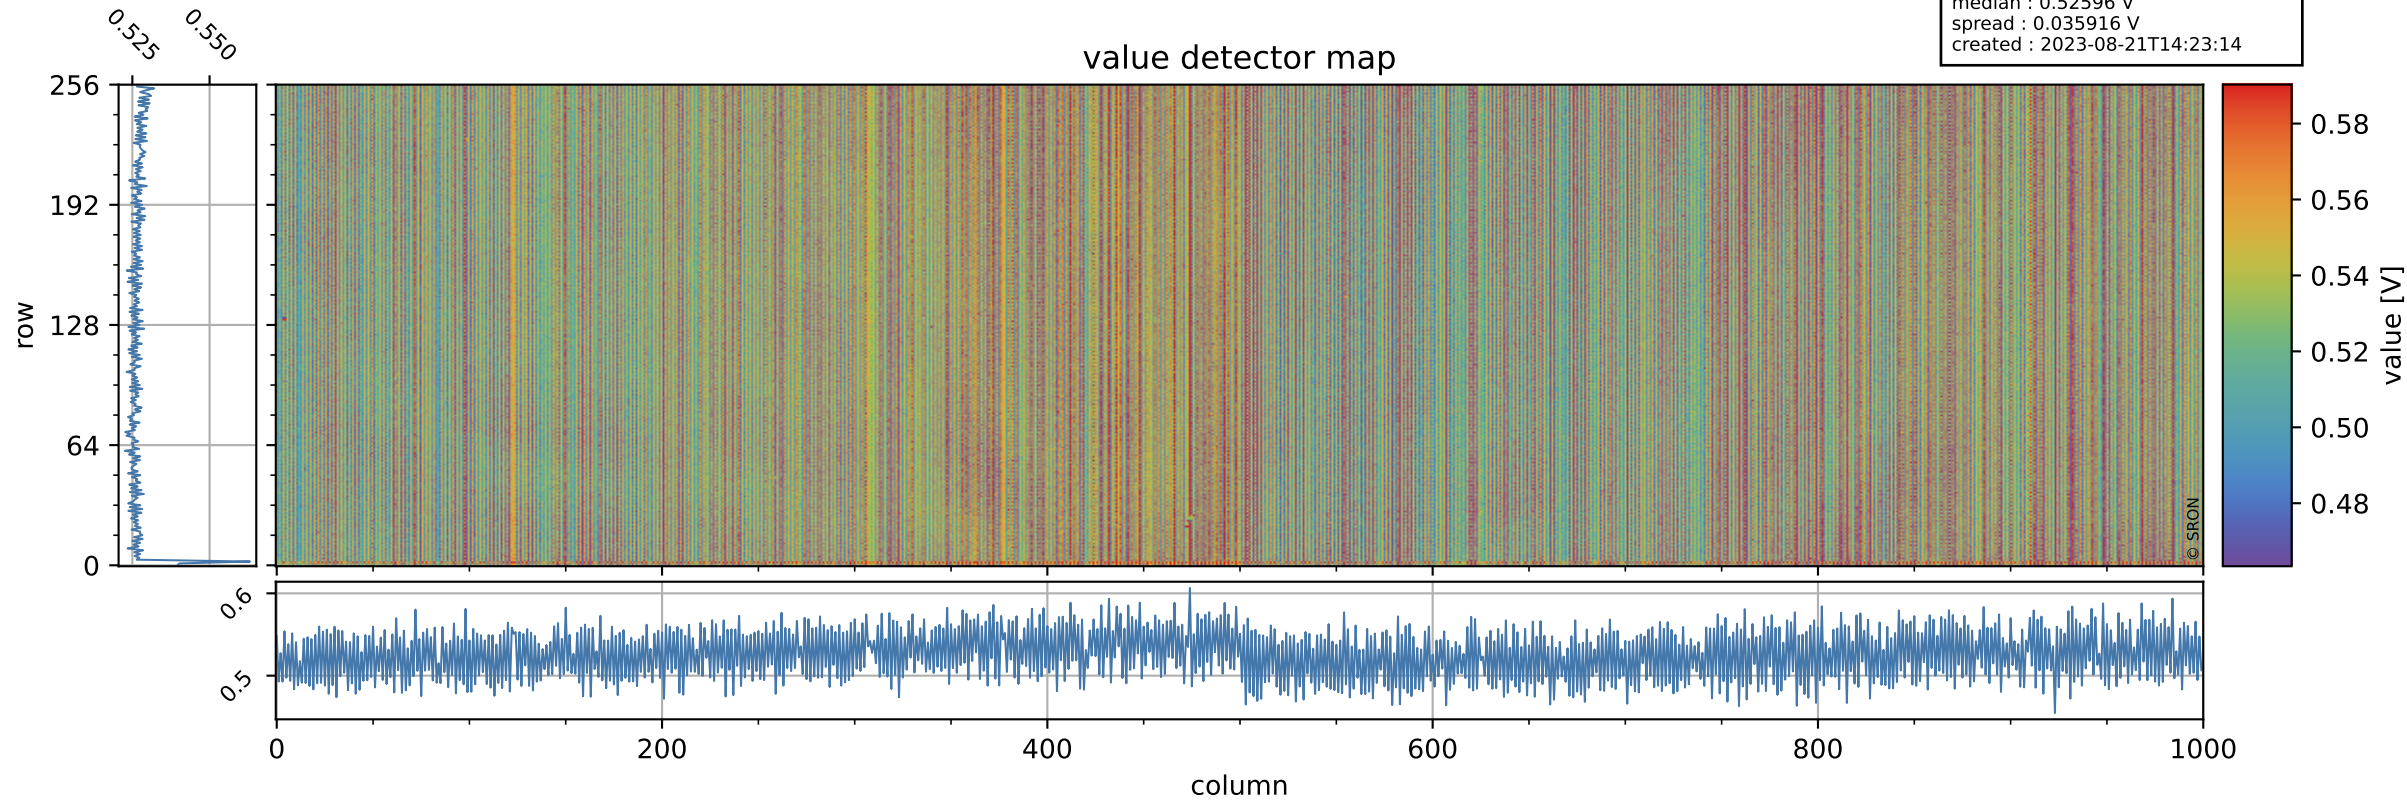

Tropomi SWIR offset (official)

orbits : 19 in [7417, 7462]
coverage : 2019-03-20 / 2019-03-23
median : 0.52596 V
spread : 0.035916 V
created : 2023-08-21T14:23:14

value detector map

Tropomi SWIR offset (official)

orbits : 19 in [7417, 7462]
coverage : 2019-03-20 / 2019-03-23
median : 31.122 μV
spread : 18.79 μV
created : 2023-08-21T14:23:15

Tropomi SWIR offset (official)

orbits : 19 in [7417, 7462]
coverage : 2019-03-20 / 2019-03-23
median : -0.064682 mV
spread : 0.32396 mV
created : 2023-08-21T14:23:15

value compared with SWIR offset CKD

Tropomi SWIR offset (official) ground-tracks of Sentinel-5P

orbits : 19 in [7417, 7462]
coverage : 2019-03-20 / 2019-03-23
created : 2023-08-21T14:23:15

Tropomi SWIR offset (official)

orbits : [2827, 7462]
coverage : 2018-04-30 / 2019-03-23
created : 2023-08-21T14:23:15

trend of detector median & temperatures