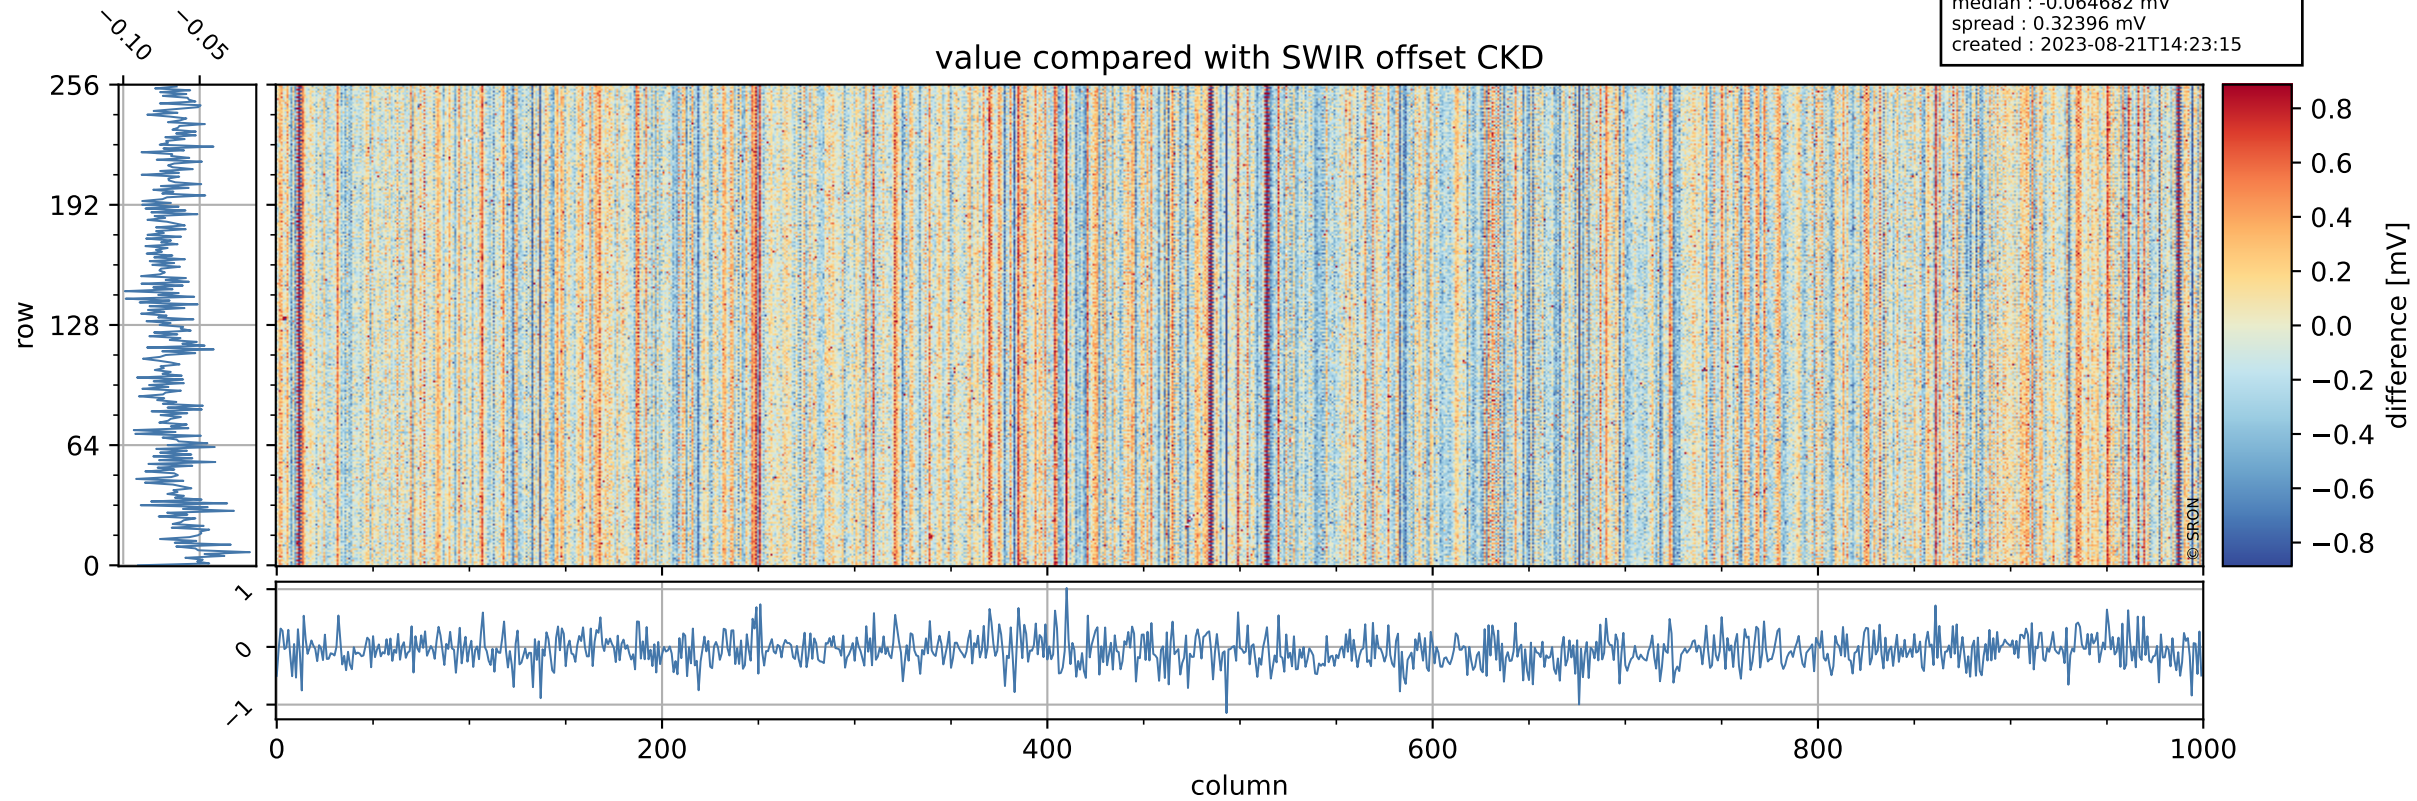

Tropomi SWIR offset (official)

orbits : 19 in [7417, 7462]
coverage : 2019-03-20 / 2019-03-23
median : 0.52596 V
spread : 0.035916 V
created : 2023-08-21T14:23:14

value detector map

Tropomi SWIR offset (official)

orbits : 19 in [7417, 7462]
coverage : 2019-03-20 / 2019-03-23
median : 31.122 μV
spread : 18.79 μV
created : 2023-08-21T14:23:15

Tropomi SWIR offset (official)

orbits : 19 in [7417, 7462]
coverage : 2019-03-20 / 2019-03-23
median : -0.064682 mV
spread : 0.32396 mV
created : 2023-08-21T14:23:15

value compared with SWIR offset CKD

Tropomi SWIR offset (official) ground-tracks of Sentinel-5P

orbits : 19 in [7417, 7462]
coverage : 2019-03-20 / 2019-03-23
created : 2023-08-21T14:23:15

Tropomi SWIR offset (official)

orbits : [2827, 7462]
coverage : 2018-04-30 / 2019-03-23
created : 2023-08-21T14:23:15

trend of detector median & temperatures