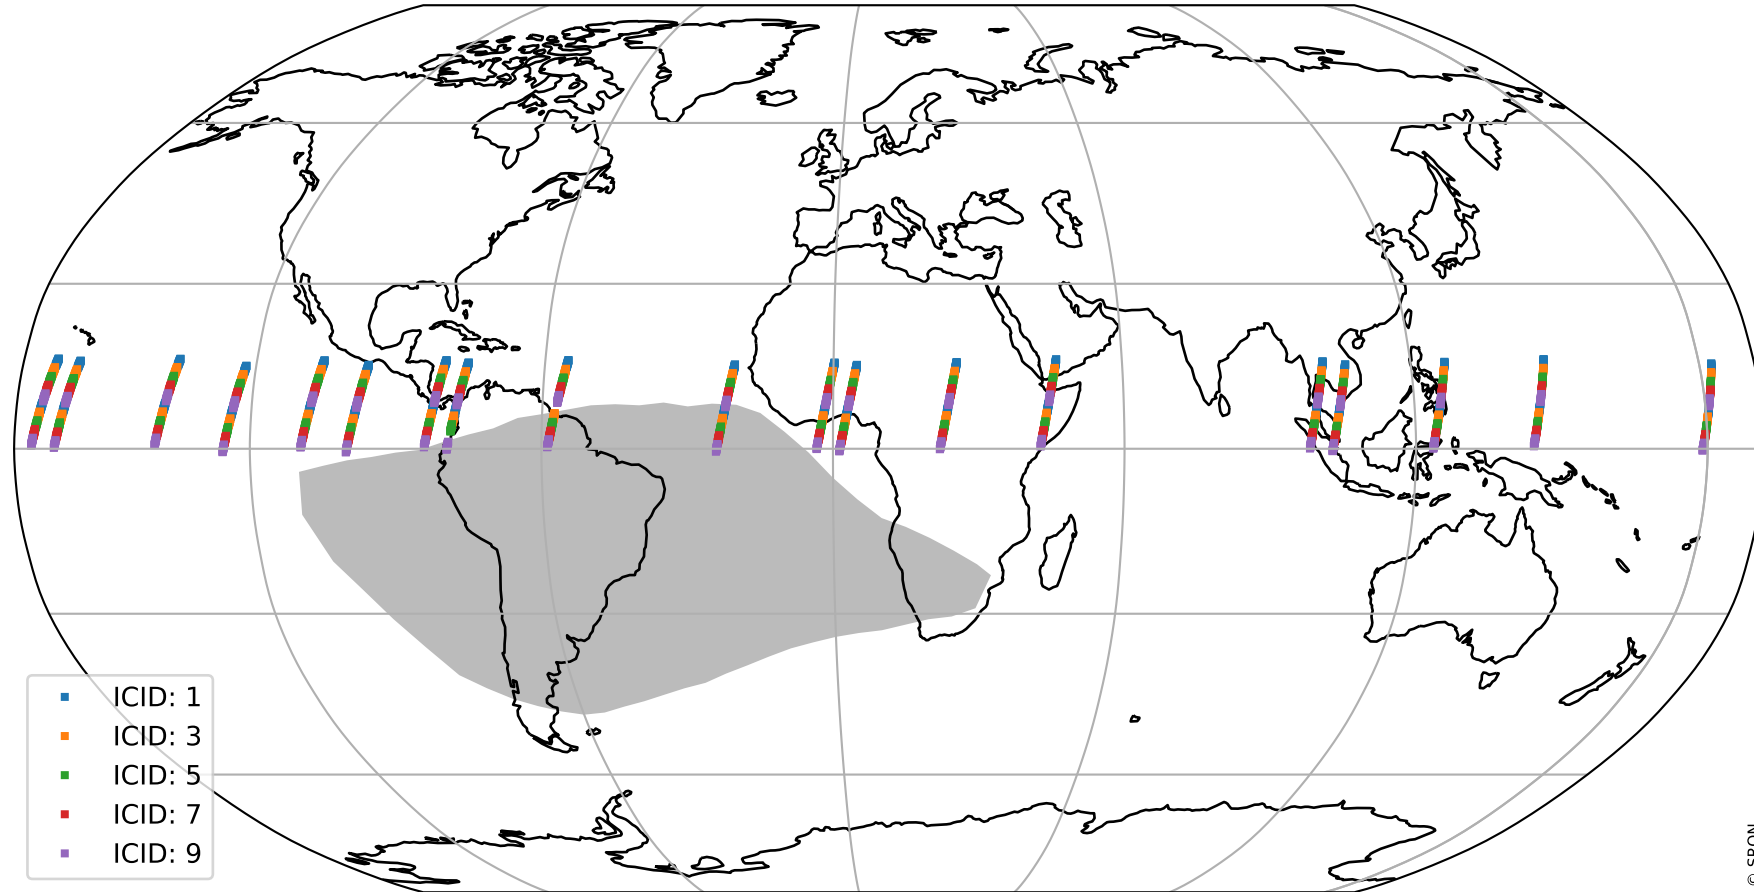

Tropomi SWIR offset (official)

orbits : 19 in [7417, 7462]
coverage : 2019-03-20 / 2019-03-23
median : 0.52596 V
spread : 0.035916 V
created : 2023-08-21T14:23:14

value detector map

Tropomi SWIR offset (official)

orbits : 19 in [7417, 7462]
coverage : 2019-03-20 / 2019-03-23
median : 31.122 μV
spread : 18.79 μV
created : 2023-08-21T14:23:15

Tropomi SWIR offset (official)

orbits : 19 in [7417, 7462]
coverage : 2019-03-20 / 2019-03-23
median : -0.064682 mV
spread : 0.32396 mV
created : 2023-08-21T14:23:15

value compared with SWIR offset CKD

Tropomi SWIR offset (official) ground-tracks of Sentinel-5P

orbits : 19 in [7417, 7462]
coverage : 2019-03-20 / 2019-03-23
created : 2023-08-21T14:23:15

Tropomi SWIR offset (official)

orbits : [2827, 7462]
coverage : 2018-04-30 / 2019-03-23
created : 2023-08-21T14:23:15

trend of detector median & temperatures