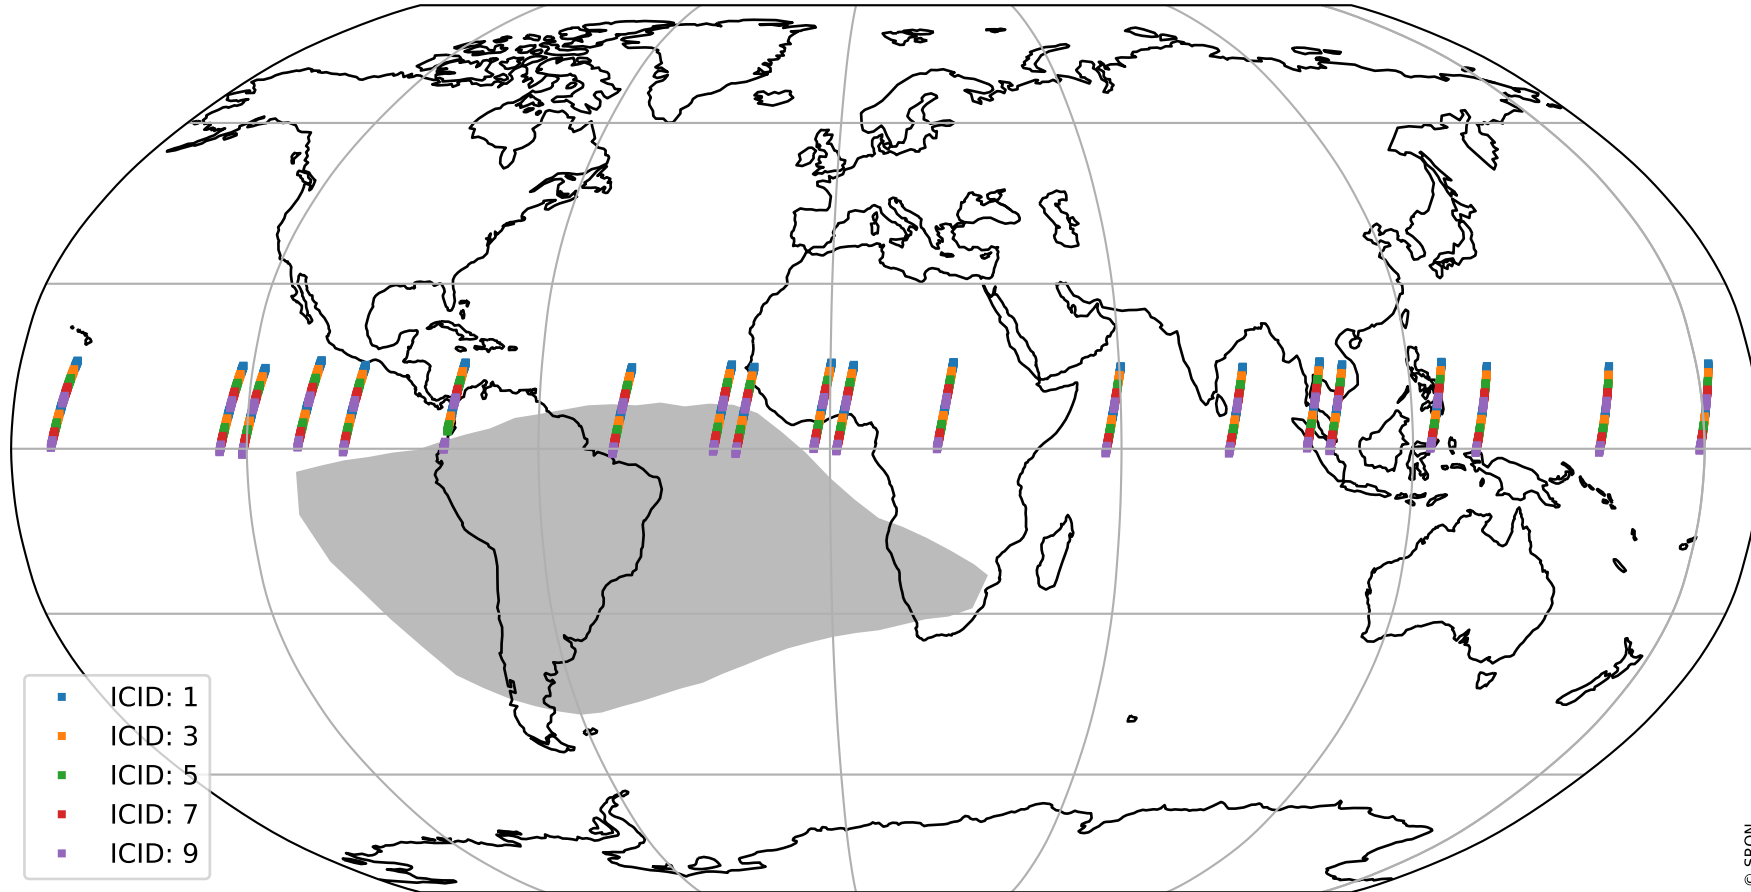

Tropomi SWIR offset (official)

orbits : 20 in [7432, 7477]
coverage : 2019-03-21 / 2019-03-24
median : 0.52596 V
spread : 0.035916 V
created : 2023-08-21T14:23:16

value detector map

Tropomi SWIR offset (official)

orbits : 20 in [7432, 7477]
coverage : 2019-03-21 / 2019-03-24
median : 31.846 μV
spread : 19.186 μV
created : 2023-08-21T14:23:17

Tropomi SWIR offset (official)

orbits : 20 in [7432, 7477]
coverage : 2019-03-21 / 2019-03-24
median : -0.060324 mV
spread : 0.32499 mV
created : 2023-08-21T14:23:17

value compared with SWIR offset CKD

Tropomi SWIR offset (official) ground-tracks of Sentinel-5P

orbits : 20 in [7432, 7477]
coverage : 2019-03-21 / 2019-03-24
created : 2023-08-21T14:23:17

Tropomi SWIR offset (official)

orbits : [2827, 7477]
coverage : 2018-04-30 / 2019-03-24
created : 2023-08-21T14:23:17

trend of detector median & temperatures