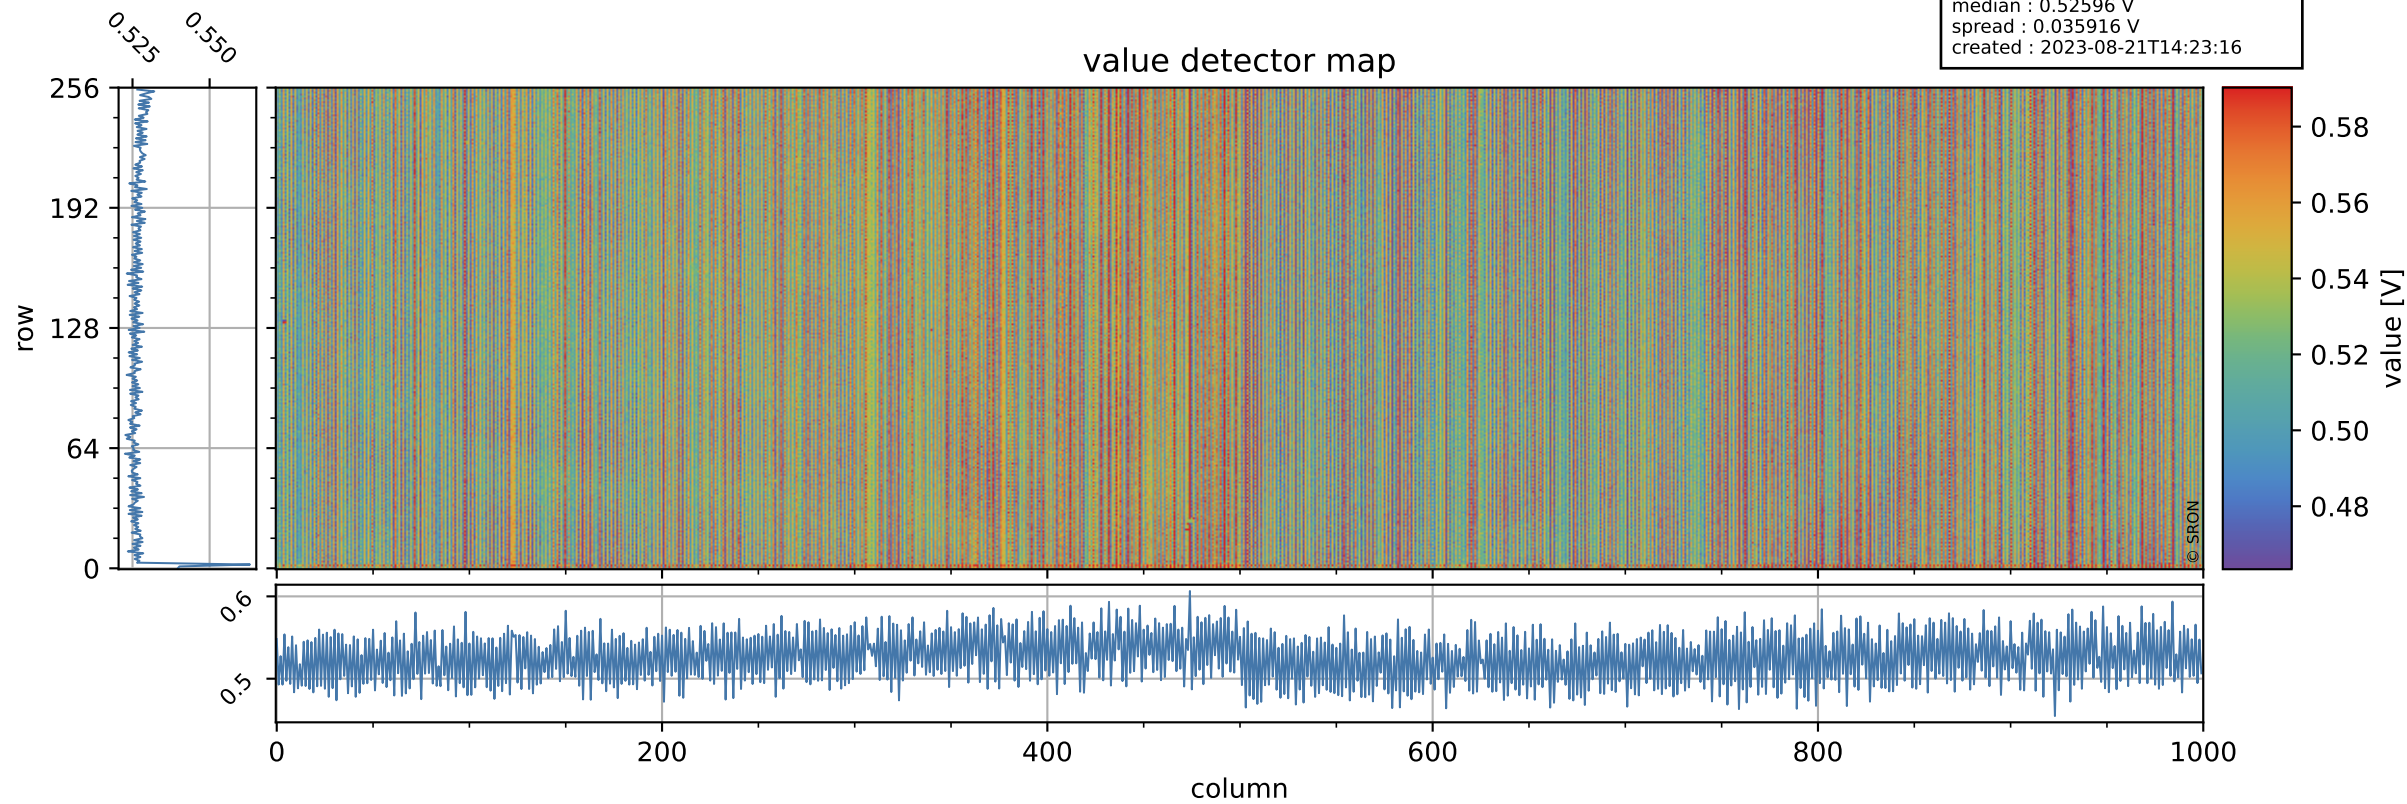

Tropomi SWIR offset (official)

orbits : 20 in [7432, 7477]
coverage : 2019-03-21 / 2019-03-24
median : 0.52596 V
spread : 0.035916 V
created : 2023-08-21T14:23:16

value detector map

Tropomi SWIR offset (official)

orbits : 20 in [7432, 7477]
coverage : 2019-03-21 / 2019-03-24
median : 31.846 μV
spread : 19.186 μV
created : 2023-08-21T14:23:17

Tropomi SWIR offset (official)

orbits : 20 in [7432, 7477]
coverage : 2019-03-21 / 2019-03-24
median : -0.060324 mV
spread : 0.32499 mV
created : 2023-08-21T14:23:17

value compared with SWIR offset CKD

Tropomi SWIR offset (official) ground-tracks of Sentinel-5P

orbits : 20 in [7432, 7477]
coverage : 2019-03-21 / 2019-03-24
created : 2023-08-21T14:23:17

Tropomi SWIR offset (official)

orbits : [2827, 7477]
coverage : 2018-04-30 / 2019-03-24
created : 2023-08-21T14:23:17

trend of detector median & temperatures