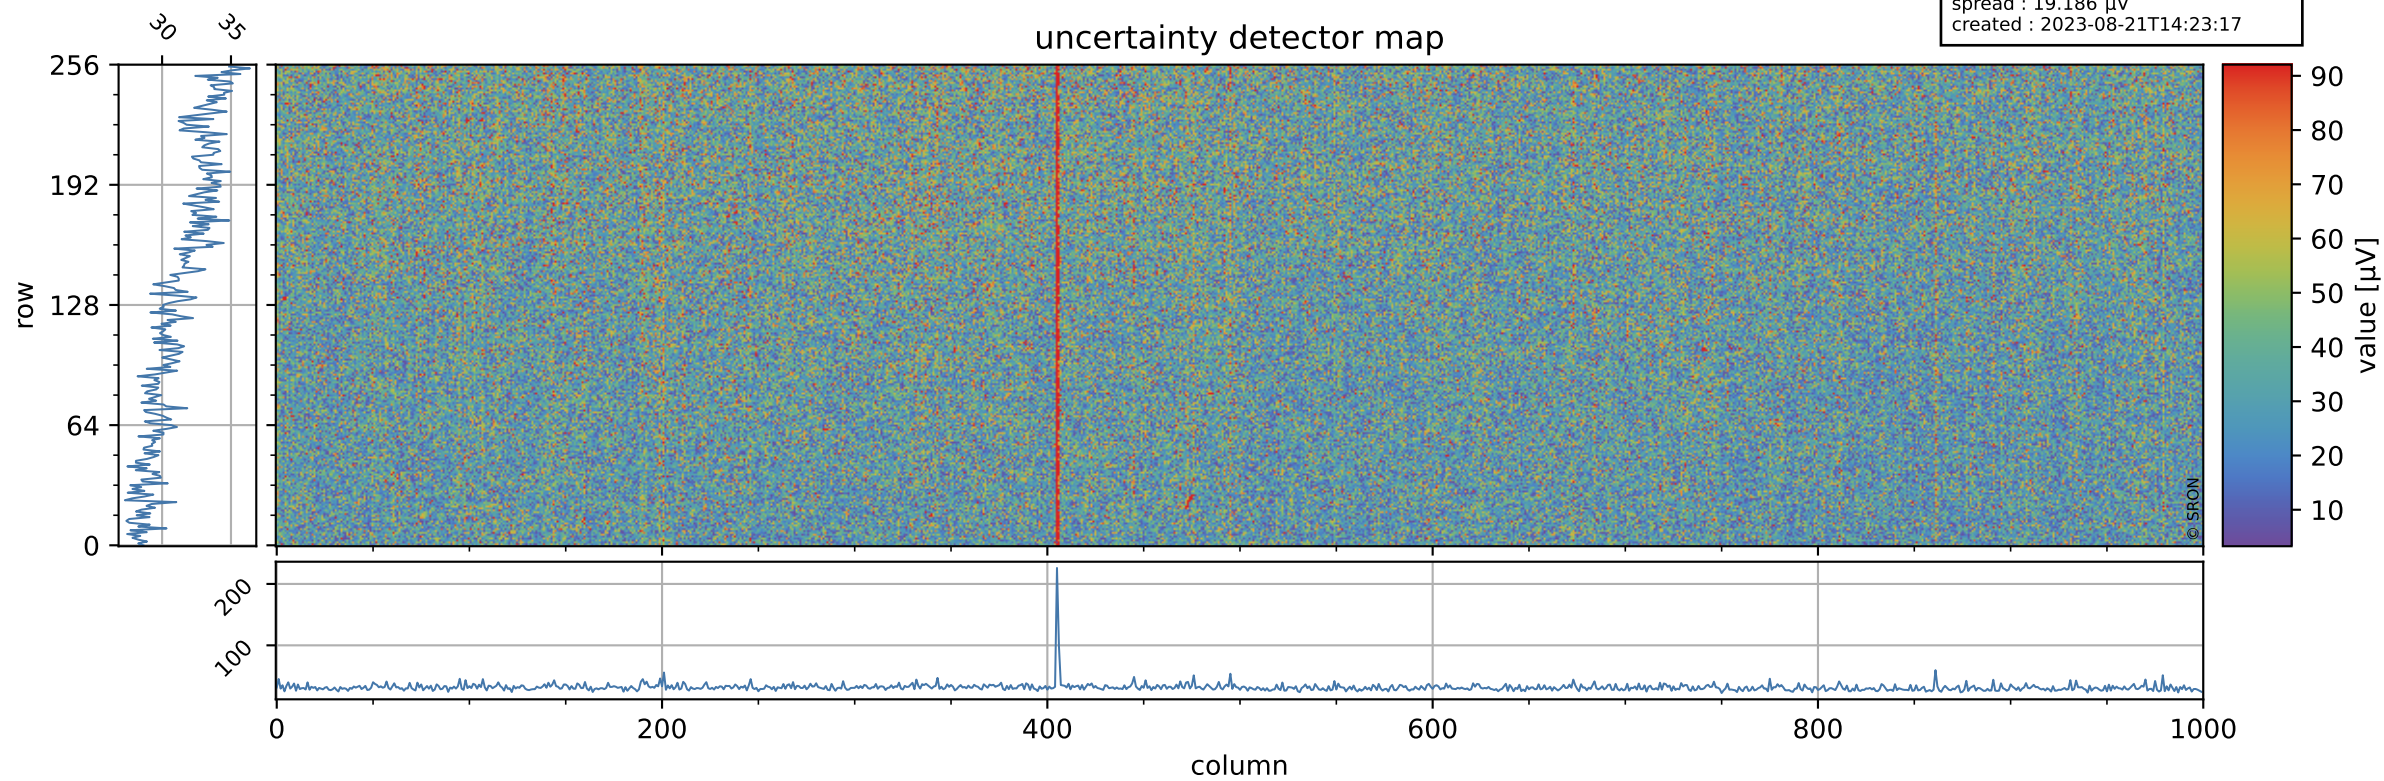

Tropomi SWIR offset (official)

orbits : 20 in [7432, 7477]
coverage : 2019-03-21 / 2019-03-24
median : 0.52596 V
spread : 0.035916 V
created : 2023-08-21T14:23:16

value detector map

Tropomi SWIR offset (official)

orbits : 20 in [7432, 7477]
coverage : 2019-03-21 / 2019-03-24
median : 31.846 μV
spread : 19.186 μV
created : 2023-08-21T14:23:17

Tropomi SWIR offset (official)

orbits : 20 in [7432, 7477]
coverage : 2019-03-21 / 2019-03-24
median : -0.060324 mV
spread : 0.32499 mV
created : 2023-08-21T14:23:17

value compared with SWIR offset CKD

Tropomi SWIR offset (official) ground-tracks of Sentinel-5P

orbits : 20 in [7432, 7477]
coverage : 2019-03-21 / 2019-03-24
created : 2023-08-21T14:23:17

Tropomi SWIR offset (official)

orbits : [2827, 7477]
coverage : 2018-04-30 / 2019-03-24
created : 2023-08-21T14:23:17

trend of detector median & temperatures