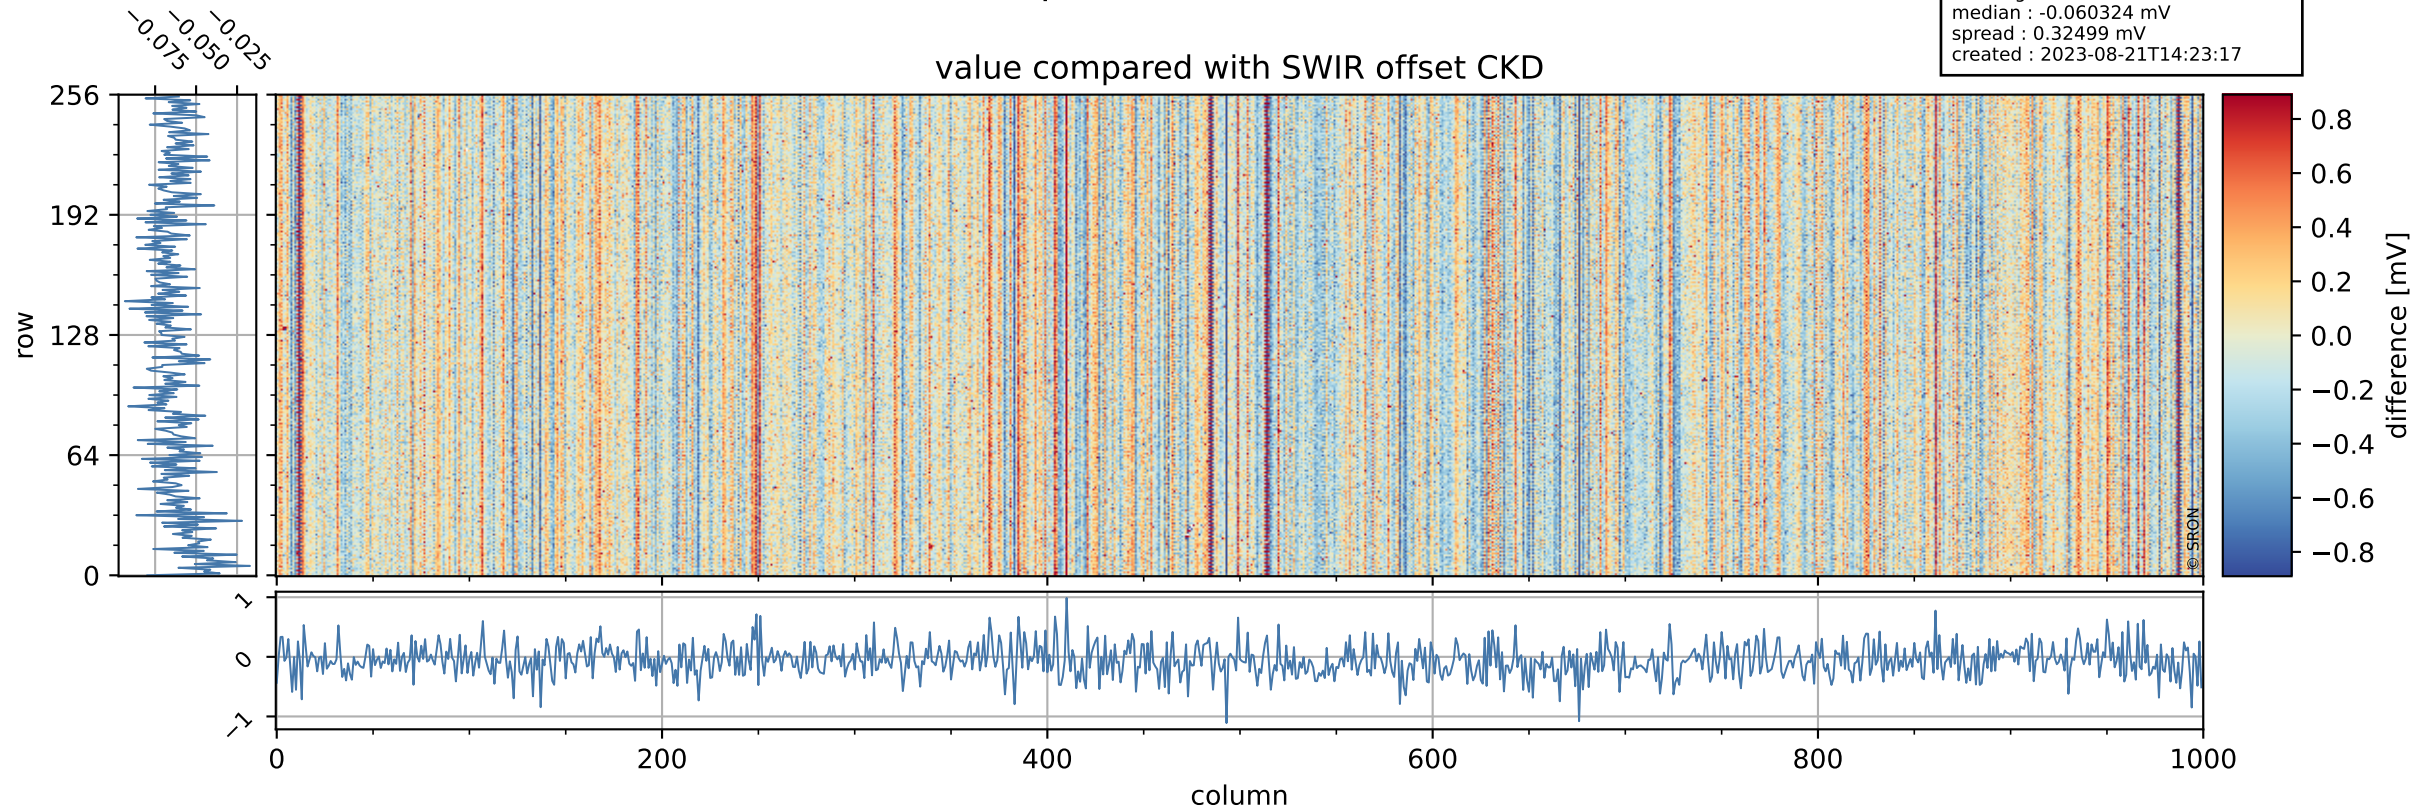

Tropomi SWIR offset (official)

orbits : 20 in [7432, 7477]
coverage : 2019-03-21 / 2019-03-24
median : 0.52596 V
spread : 0.035916 V
created : 2023-08-21T14:23:16

value detector map

Tropomi SWIR offset (official)

orbits : 20 in [7432, 7477]
coverage : 2019-03-21 / 2019-03-24
median : 31.846 μV
spread : 19.186 μV
created : 2023-08-21T14:23:17

Tropomi SWIR offset (official)

orbits : 20 in [7432, 7477]
coverage : 2019-03-21 / 2019-03-24
median : -0.060324 mV
spread : 0.32499 mV
created : 2023-08-21T14:23:17

value compared with SWIR offset CKD

Tropomi SWIR offset (official) ground-tracks of Sentinel-5P

orbits : 20 in [7432, 7477]
coverage : 2019-03-21 / 2019-03-24
created : 2023-08-21T14:23:17

Tropomi SWIR offset (official)

orbits : [2827, 7477]
coverage : 2018-04-30 / 2019-03-24
created : 2023-08-21T14:23:17

trend of detector median & temperatures