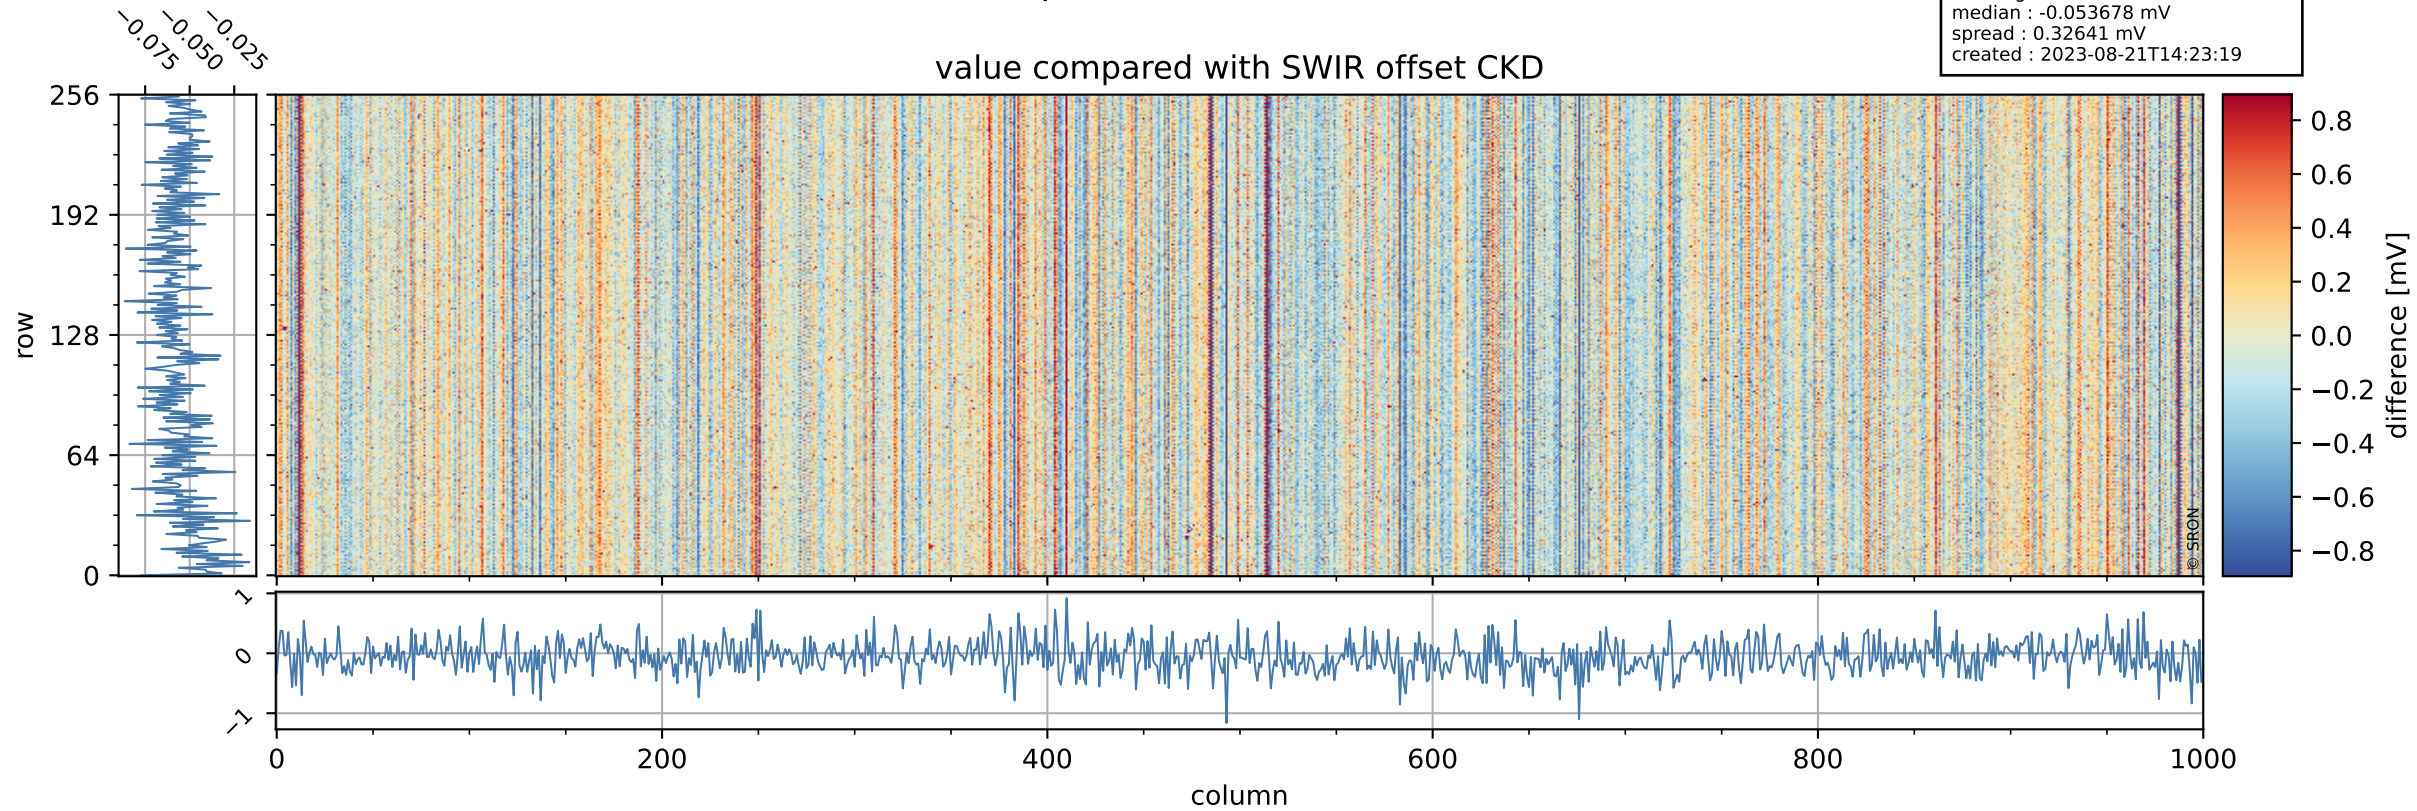

Tropomi SWIR offset (official)

orbits : 19 in [7447, 7492]
coverage : 2019-03-22 / 2019-03-25
median : 0.52597 V
spread : 0.035916 V
created : 2023-08-21T14:23:18

value detector map

Tropomi SWIR offset (official)

orbits : 19 in [7447, 7492]
coverage : 2019-03-22 / 2019-03-25
median : 32.712 μV
spread : 19.437 μV
created : 2023-08-21T14:23:18

Tropomi SWIR offset (official)

orbits : 19 in [7447, 7492]
coverage : 2019-03-22 / 2019-03-25
median : -0.053678 mV
spread : 0.32641 mV
created : 2023-08-21T14:23:19

value compared with SWIR offset CKD

Tropomi SWIR offset (official) ground-tracks of Sentinel-5P

orbits : 19 in [7447, 7492]
coverage : 2019-03-22 / 2019-03-25
created : 2023-08-21T14:23:19

Tropomi SWIR offset (official)

orbits : [2827, 7492]
coverage : 2018-04-30 / 2019-03-25
created : 2023-08-21T14:23:19

trend of detector median & temperatures