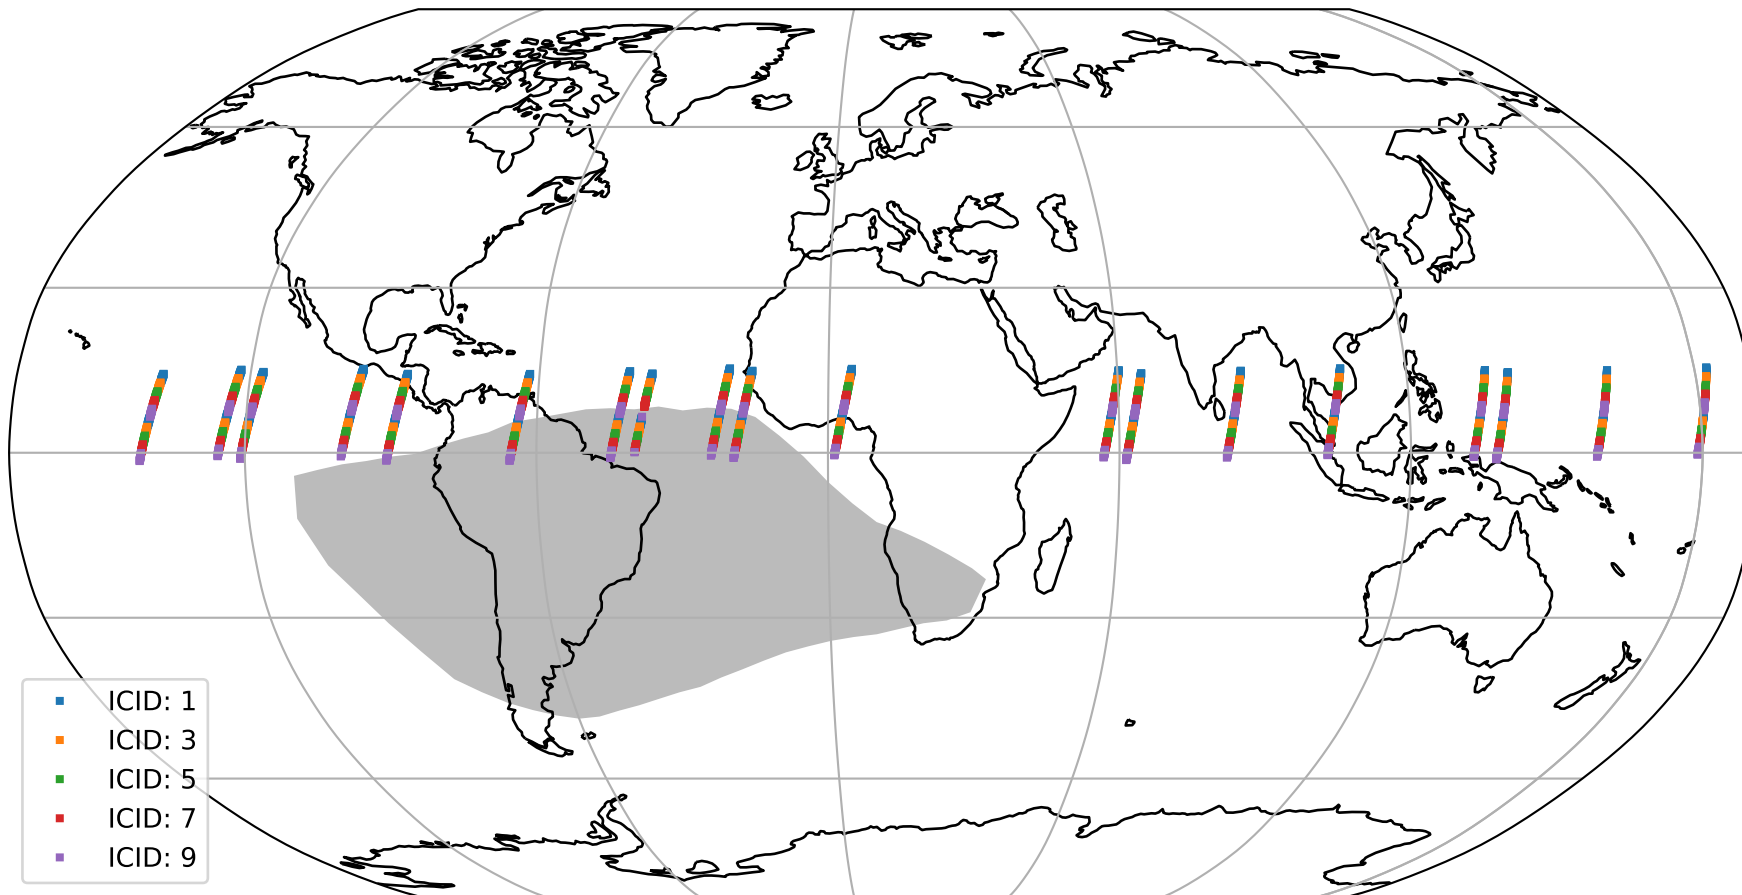

Tropomi SWIR offset (official)

orbits : 19 in [7447, 7492]
coverage : 2019-03-22 / 2019-03-25
median : 0.52597 V
spread : 0.035916 V
created : 2023-08-21T14:23:18

value detector map

Tropomi SWIR offset (official)

orbits : 19 in [7447, 7492]
coverage : 2019-03-22 / 2019-03-25
median : 32.712 μV
spread : 19.437 μV
created : 2023-08-21T14:23:18

Tropomi SWIR offset (official)

orbits : 19 in [7447, 7492]
coverage : 2019-03-22 / 2019-03-25
median : -0.053678 mV
spread : 0.32641 mV
created : 2023-08-21T14:23:19

value compared with SWIR offset CKD

Tropomi SWIR offset (official) ground-tracks of Sentinel-5P

orbits : 19 in [7447, 7492]
coverage : 2019-03-22 / 2019-03-25
created : 2023-08-21T14:23:19

Tropomi SWIR offset (official)

orbits : [2827, 7492]
coverage : 2018-04-30 / 2019-03-25
created : 2023-08-21T14:23:19

trend of detector median & temperatures