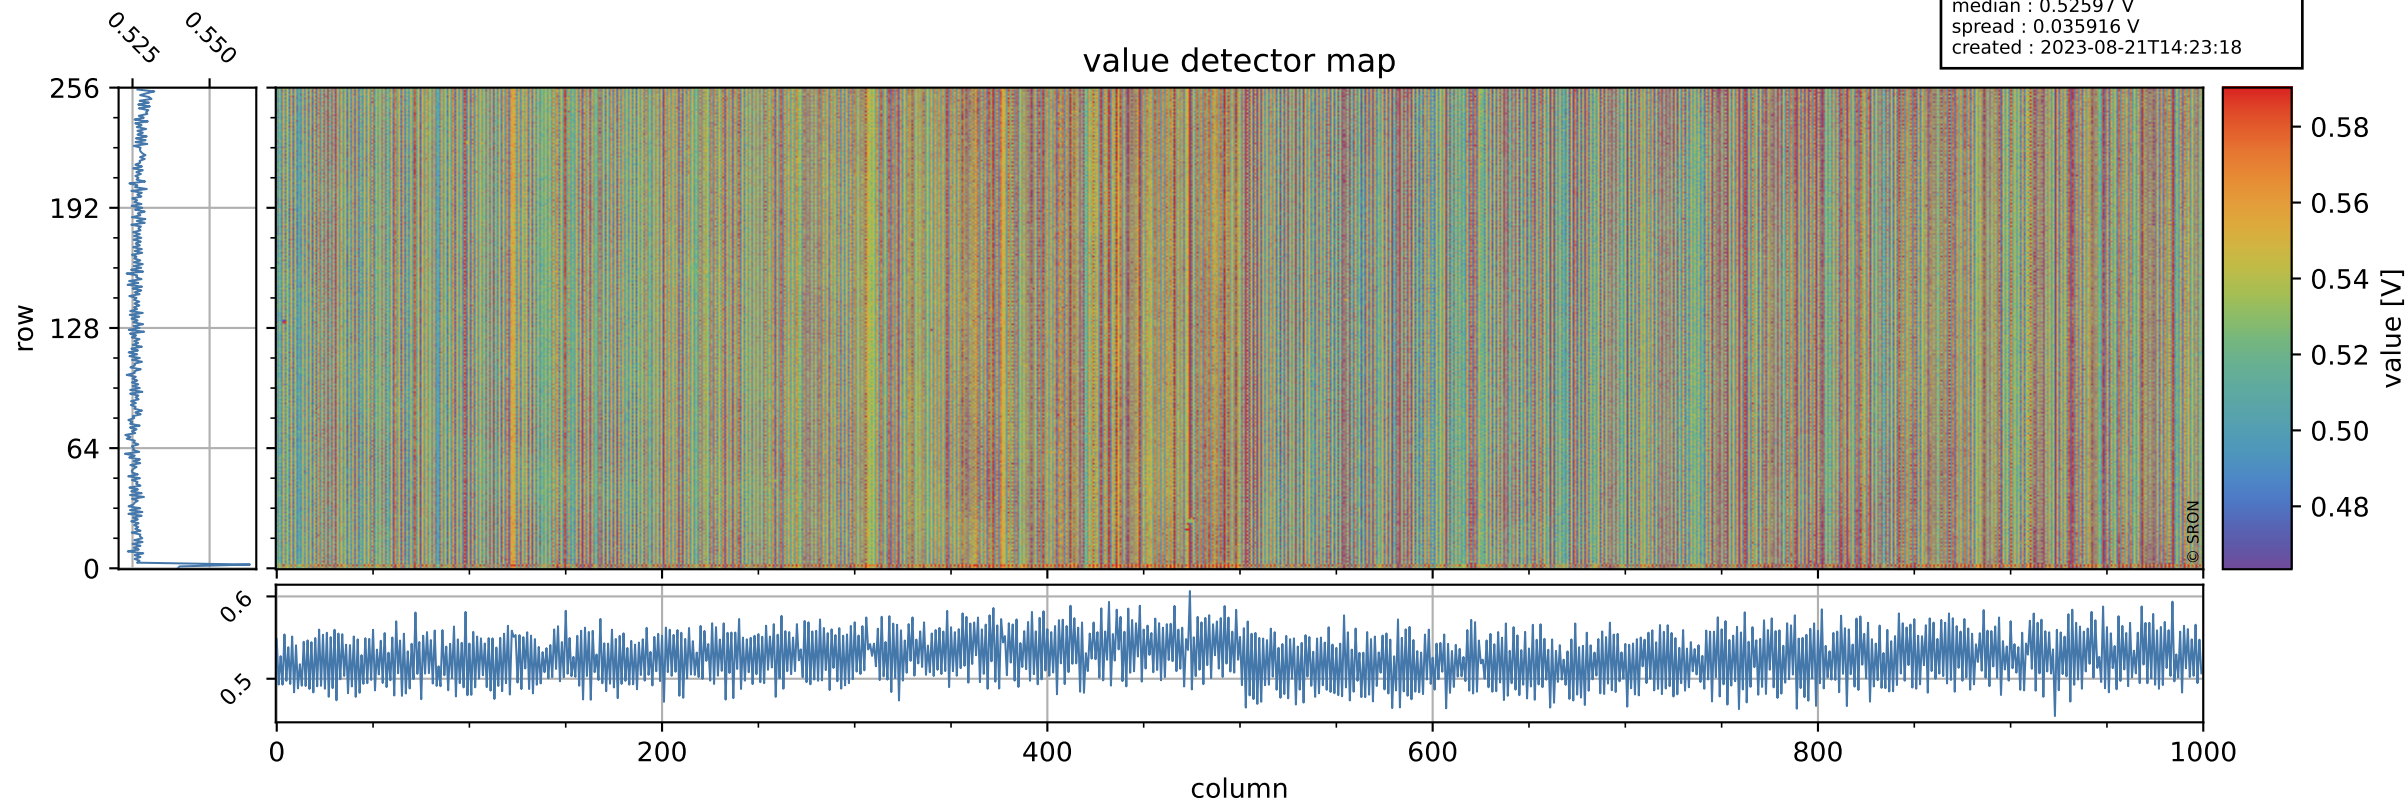

Tropomi SWIR offset (official)

orbits : 19 in [7447, 7492]
coverage : 2019-03-22 / 2019-03-25
median : 0.52597 V
spread : 0.035916 V
created : 2023-08-21T14:23:18

value detector map

Tropomi SWIR offset (official)

orbits : 19 in [7447, 7492]
coverage : 2019-03-22 / 2019-03-25
median : 32.712 μV
spread : 19.437 μV
created : 2023-08-21T14:23:18

Tropomi SWIR offset (official)

orbits : 19 in [7447, 7492]
coverage : 2019-03-22 / 2019-03-25
median : -0.053678 mV
spread : 0.32641 mV
created : 2023-08-21T14:23:19

value compared with SWIR offset CKD

Tropomi SWIR offset (official) ground-tracks of Sentinel-5P

orbits : 19 in [7447, 7492]
coverage : 2019-03-22 / 2019-03-25
created : 2023-08-21T14:23:19

Tropomi SWIR offset (official)

orbits : [2827, 7492]
coverage : 2018-04-30 / 2019-03-25
created : 2023-08-21T14:23:19

trend of detector median & temperatures