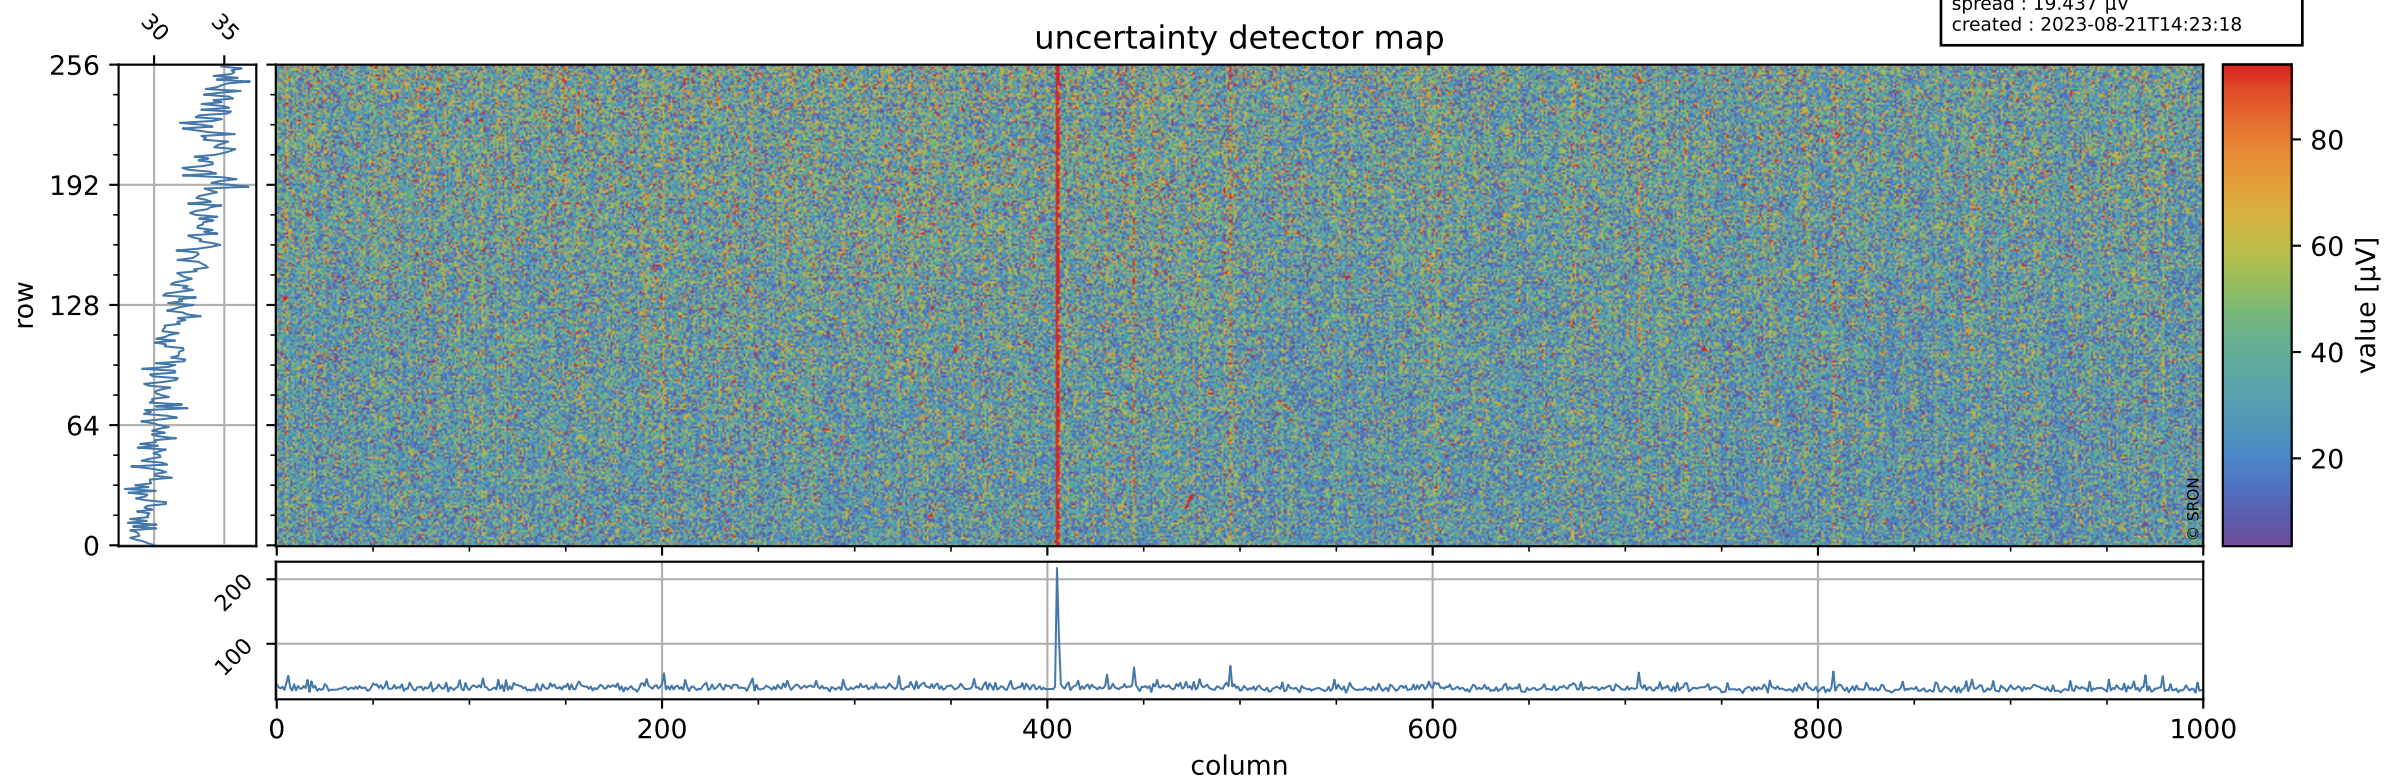

Tropomi SWIR offset (official)

orbits : 19 in [7447, 7492]
coverage : 2019-03-22 / 2019-03-25
median : 0.52597 V
spread : 0.035916 V
created : 2023-08-21T14:23:18

value detector map

Tropomi SWIR offset (official)

orbits : 19 in [7447, 7492]
coverage : 2019-03-22 / 2019-03-25
median : 32.712 μV
spread : 19.437 μV
created : 2023-08-21T14:23:18

Tropomi SWIR offset (official)

orbits : 19 in [7447, 7492]
coverage : 2019-03-22 / 2019-03-25
median : -0.053678 mV
spread : 0.32641 mV
created : 2023-08-21T14:23:19

value compared with SWIR offset CKD

Tropomi SWIR offset (official) ground-tracks of Sentinel-5P

orbits : 19 in [7447, 7492]
coverage : 2019-03-22 / 2019-03-25
created : 2023-08-21T14:23:19

Tropomi SWIR offset (official)

orbits : [2827, 7492]
coverage : 2018-04-30 / 2019-03-25
created : 2023-08-21T14:23:19

trend of detector median & temperatures