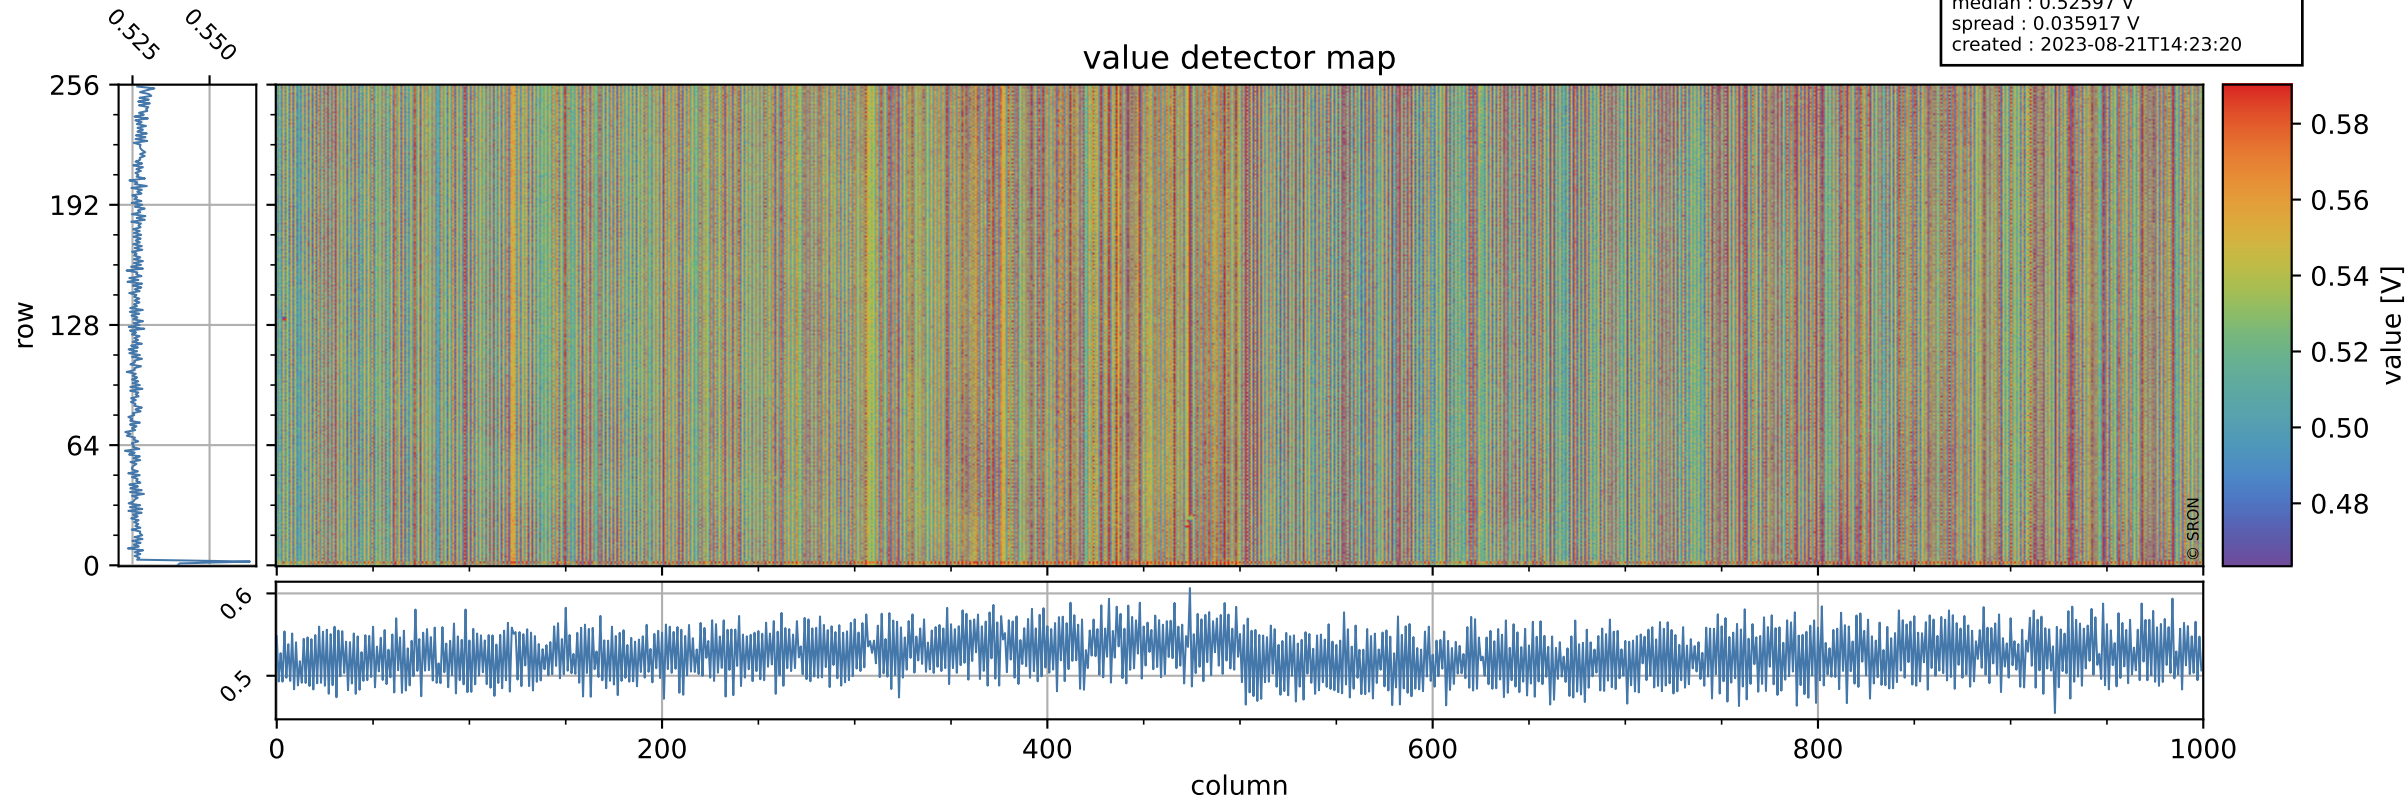

Tropomi SWIR offset (official)

orbits : 20 in [7462, 7507]
coverage : 2019-03-23 / 2019-03-26
median : 0.52597 V
spread : 0.035917 V
created : 2023-08-21T14:23:20

value detector map

Tropomi SWIR offset (official)

orbits : 20 in [7462, 7507]
coverage : 2019-03-23 / 2019-03-26
median : 31.641 μV
spread : 18.948 μV
created : 2023-08-21T14:23:20

Tropomi SWIR offset (official)

value compared with SWIR offset CKD

orbits : 20 in [7462, 7507]
coverage : 2019-03-23 / 2019-03-26
median : -0.045985 mV
spread : 0.32739 mV
created : 2023-08-21T14:23:20

Tropomi SWIR offset (official) ground-tracks of Sentinel-5P

orbits : 20 in [7462, 7507]
coverage : 2019-03-23 / 2019-03-26
created : 2023-08-21T14:23:21

Tropomi SWIR offset (official)

orbits : [2827, 7507]
coverage : 2018-04-30 / 2019-03-26
created : 2023-08-21T14:23:21

trend of detector median & temperatures