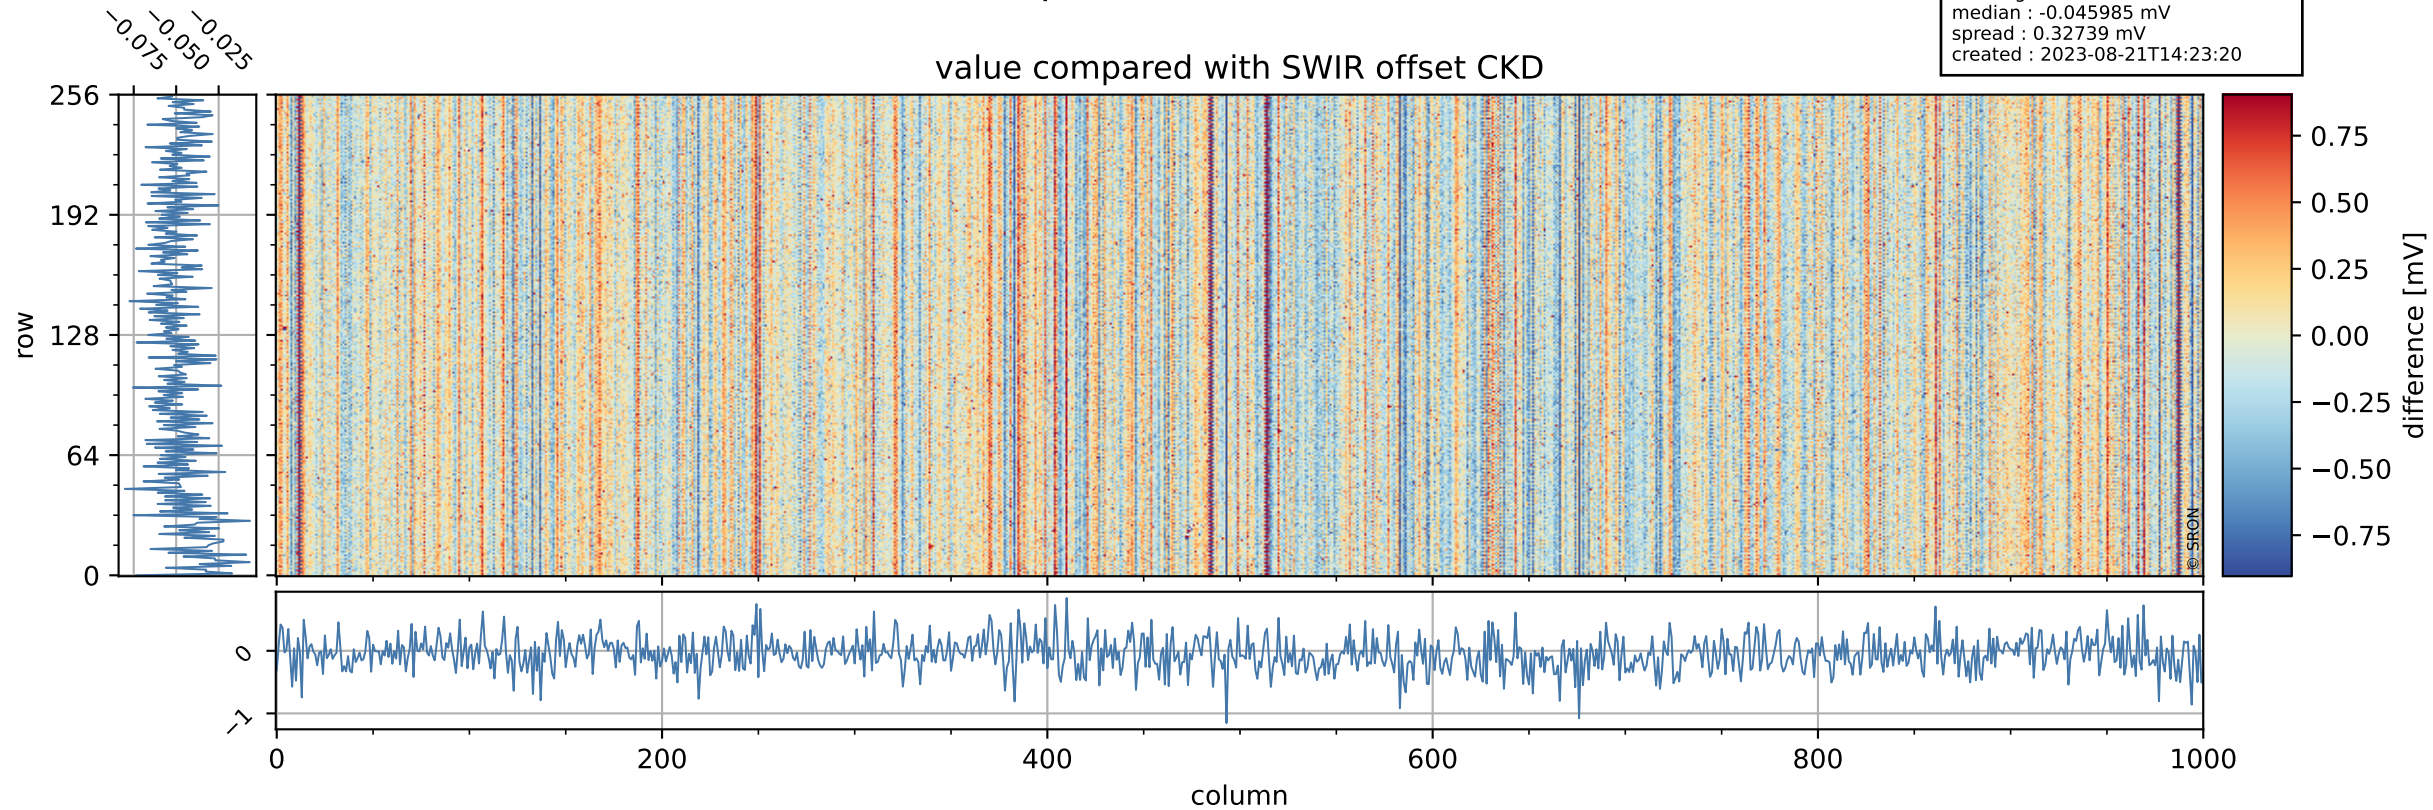

Tropomi SWIR offset (official)

orbits : 20 in [7462, 7507]
coverage : 2019-03-23 / 2019-03-26
median : 0.52597 V
spread : 0.035917 V
created : 2023-08-21T14:23:20

value detector map

Tropomi SWIR offset (official)

orbits : 20 in [7462, 7507]
coverage : 2019-03-23 / 2019-03-26
median : 31.641 μV
spread : 18.948 μV
created : 2023-08-21T14:23:20

Tropomi SWIR offset (official)

value compared with SWIR offset CKD

orbits : 20 in [7462, 7507]
coverage : 2019-03-23 / 2019-03-26
median : -0.045985 mV
spread : 0.32739 mV
created : 2023-08-21T14:23:20

Tropomi SWIR offset (official) ground-tracks of Sentinel-5P

orbits : 20 in [7462, 7507]
coverage : 2019-03-23 / 2019-03-26
created : 2023-08-21T14:23:21

Tropomi SWIR offset (official)

orbits : [2827, 7507]
coverage : 2018-04-30 / 2019-03-26
created : 2023-08-21T14:23:21

trend of detector median & temperatures