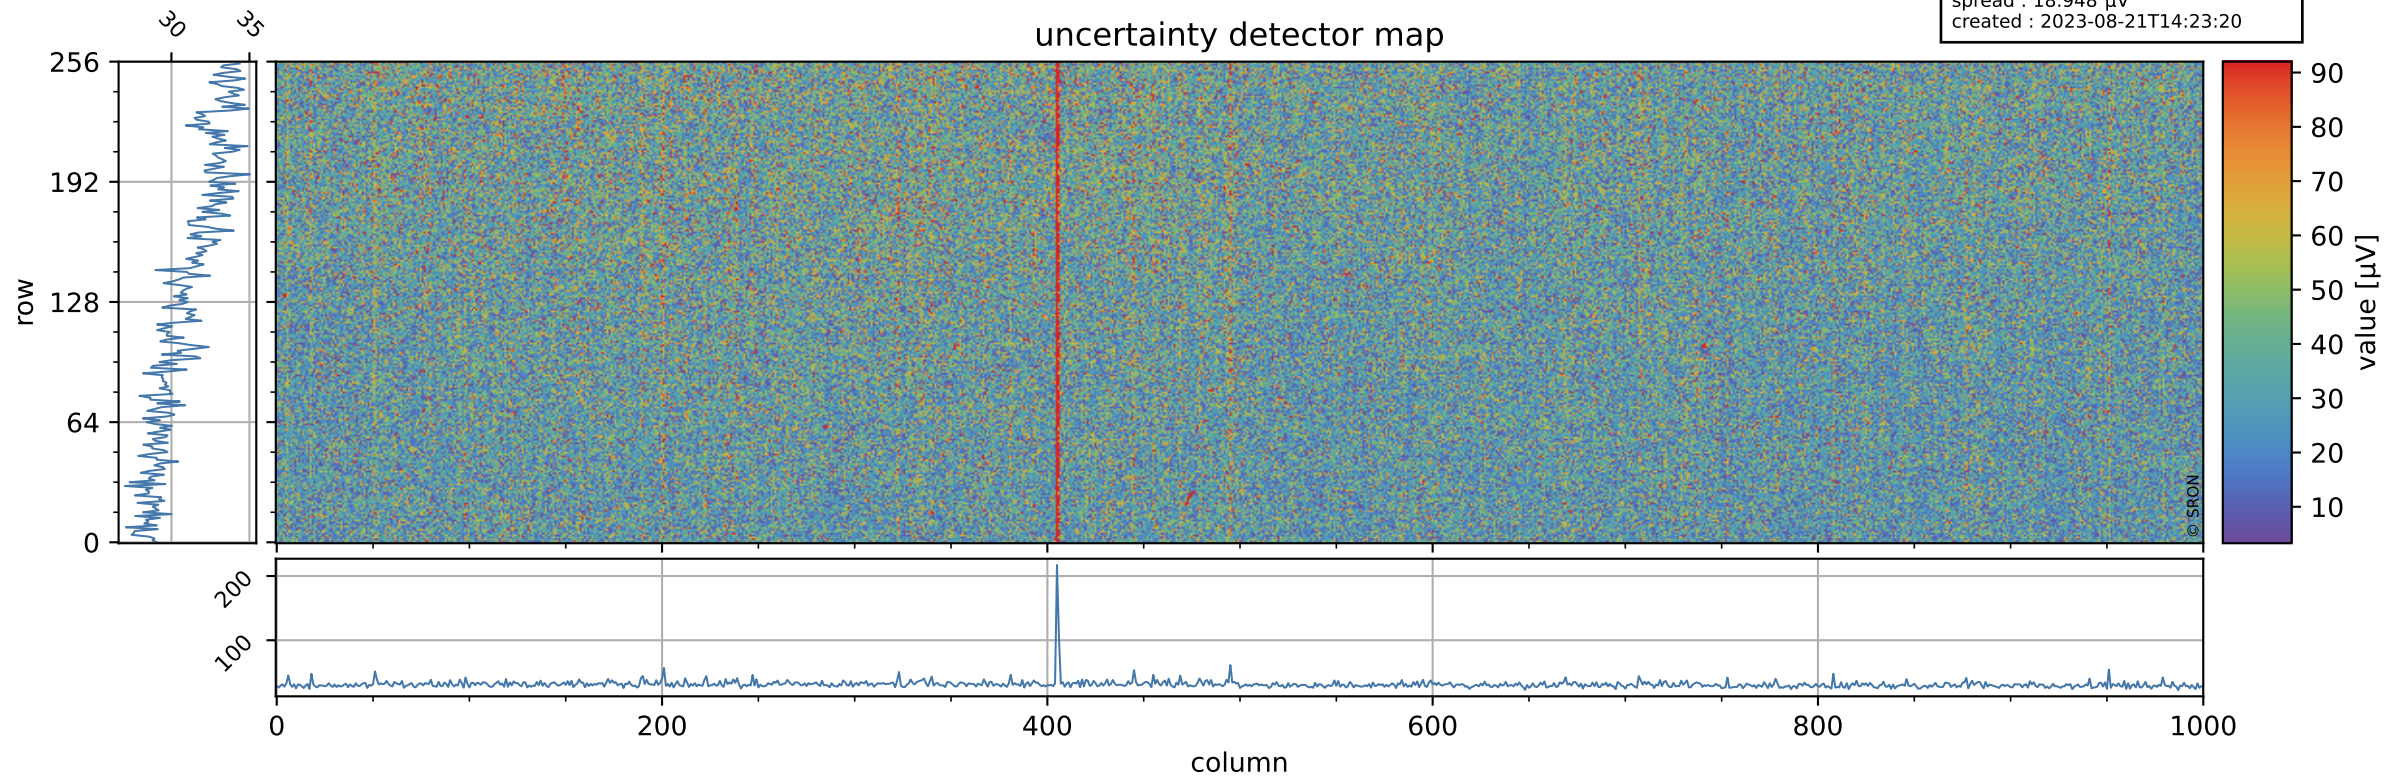

Tropomi SWIR offset (official)

orbits : 20 in [7462, 7507]
coverage : 2019-03-23 / 2019-03-26
median : 0.52597 V
spread : 0.035917 V
created : 2023-08-21T14:23:20

value detector map

Tropomi SWIR offset (official)

orbits : 20 in [7462, 7507]
coverage : 2019-03-23 / 2019-03-26
median : 31.641 μV
spread : 18.948 μV
created : 2023-08-21T14:23:20

Tropomi SWIR offset (official)

value compared with SWIR offset CKD

orbits : 20 in [7462, 7507]
coverage : 2019-03-23 / 2019-03-26
median : -0.045985 mV
spread : 0.32739 mV
created : 2023-08-21T14:23:20

Tropomi SWIR offset (official) ground-tracks of Sentinel-5P

orbits : 20 in [7462, 7507]
coverage : 2019-03-23 / 2019-03-26
created : 2023-08-21T14:23:21

Tropomi SWIR offset (official)

orbits : [2827, 7507]
coverage : 2018-04-30 / 2019-03-26
created : 2023-08-21T14:23:21

trend of detector median & temperatures