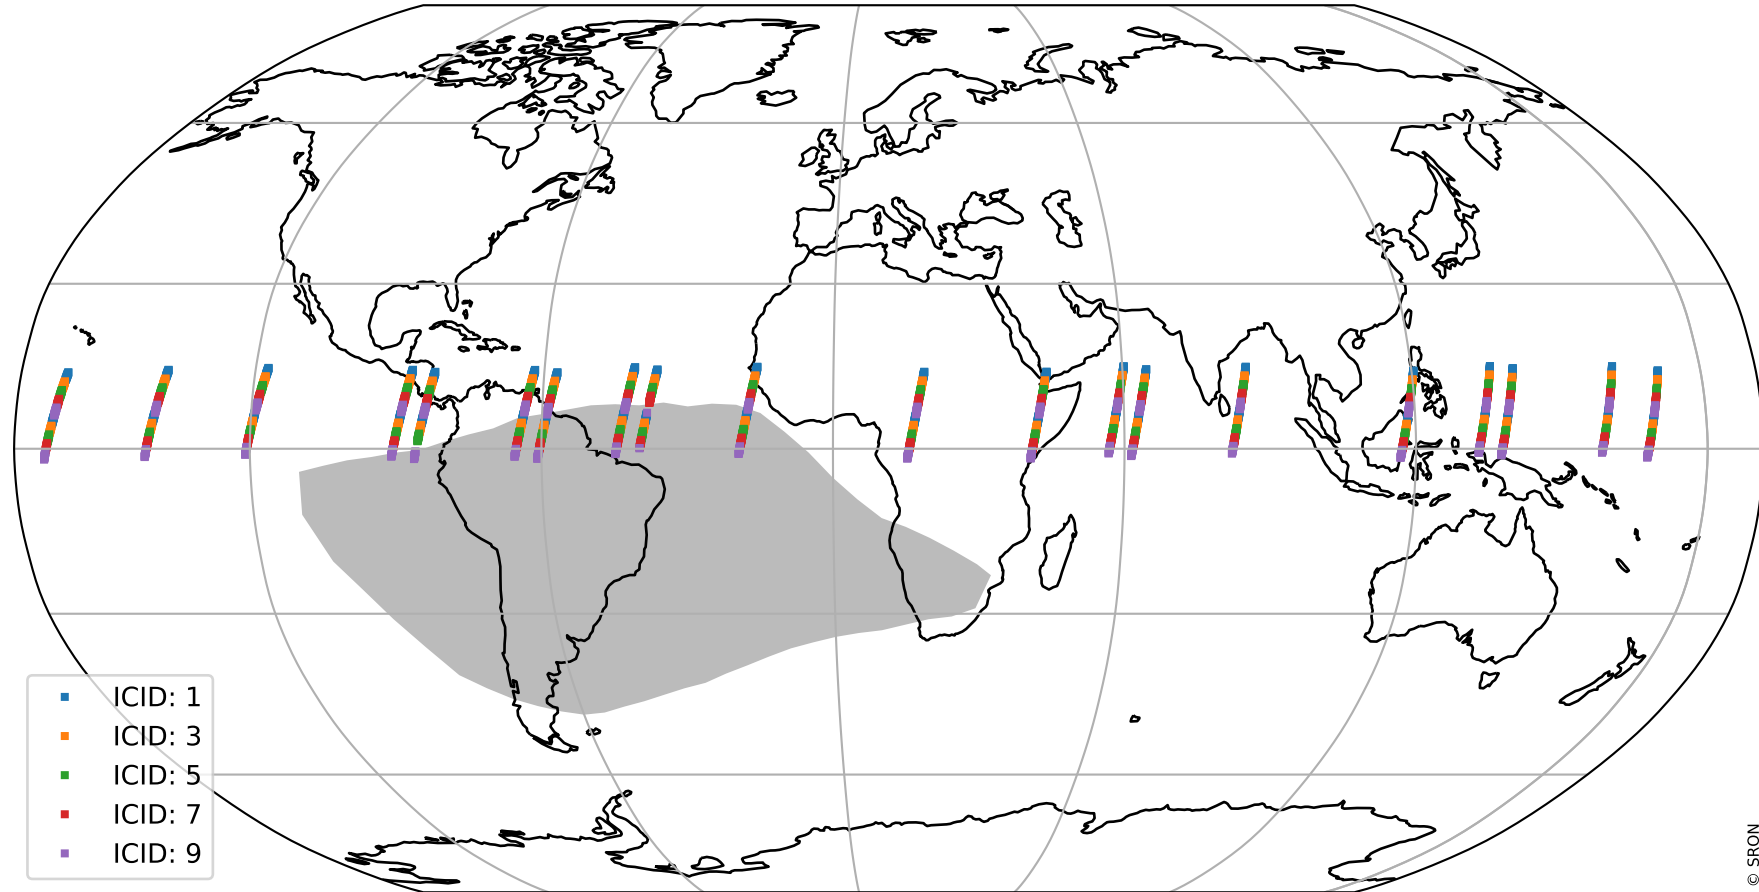

Tropomi SWIR offset (official)

orbits : 20 in [7462, 7507]
coverage : 2019-03-23 / 2019-03-26
median : 0.52597 V
spread : 0.035917 V
created : 2023-08-21T14:23:20

value detector map

Tropomi SWIR offset (official)

orbits : 20 in [7462, 7507]
coverage : 2019-03-23 / 2019-03-26
median : 31.641 μV
spread : 18.948 μV
created : 2023-08-21T14:23:20

Tropomi SWIR offset (official)

value compared with SWIR offset CKD

orbits : 20 in [7462, 7507]
coverage : 2019-03-23 / 2019-03-26
median : -0.045985 mV
spread : 0.32739 mV
created : 2023-08-21T14:23:20

Tropomi SWIR offset (official) ground-tracks of Sentinel-5P

orbits : 20 in [7462, 7507]
coverage : 2019-03-23 / 2019-03-26
created : 2023-08-21T14:23:21

Tropomi SWIR offset (official)

orbits : [2827, 7507]
coverage : 2018-04-30 / 2019-03-26
created : 2023-08-21T14:23:21