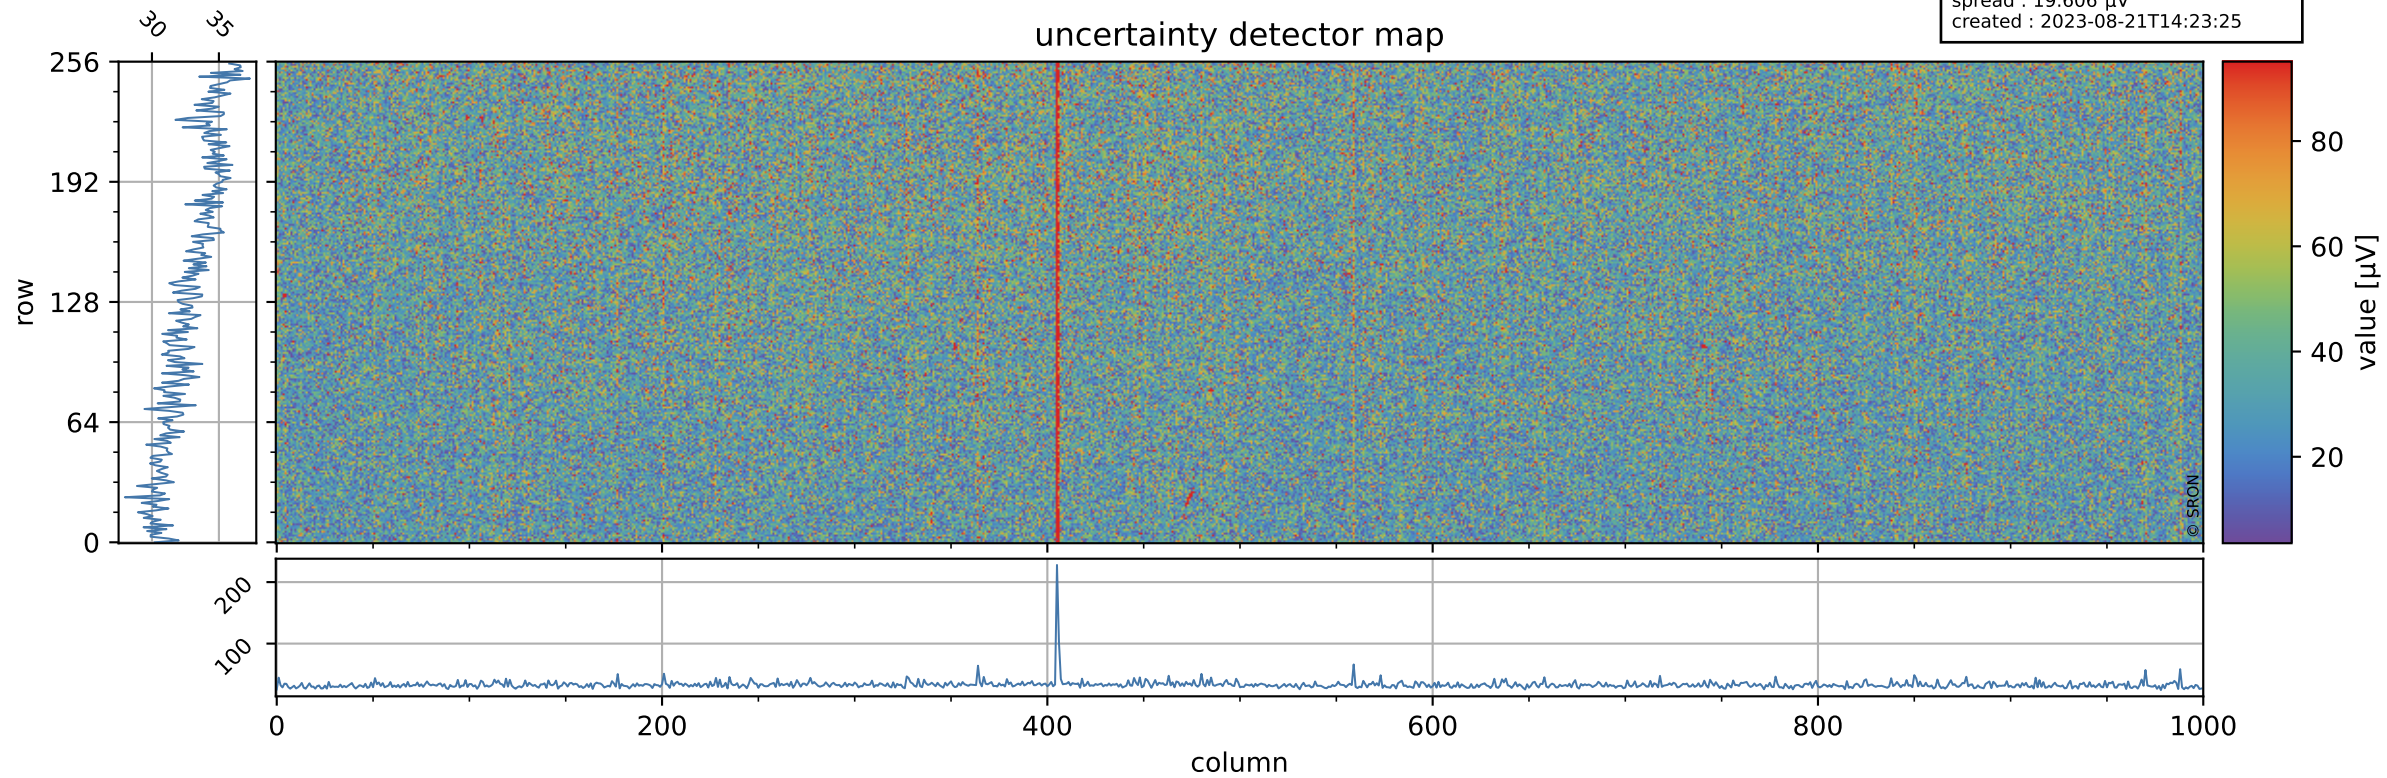

Tropomi SWIR offset (official)

orbits : 18 in [7507, 7552]
coverage : 2019-03-26 / 2019-03-29
median : 0.52598 V
spread : 0.035915 V
created : 2023-08-21T14:23:25

value detector map

Tropomi SWIR offset (official)

orbits : 18 in [7507, 7552]
coverage : 2019-03-26 / 2019-03-29
median : 33.383 μV
spread : 19.606 μV
created : 2023-08-21T14:23:25

Tropomi SWIR offset (official)

orbits : 18 in [7507, 7552]
coverage : 2019-03-26 / 2019-03-29
median : -0.043878 mV
spread : 0.32871 mV
created : 2023-08-21T14:23:26

value compared with SWIR offset CKD

Tropomi SWIR offset (official) ground-tracks of Sentinel-5P

orbits : 18 in [7507, 7552]
coverage : 2019-03-26 / 2019-03-29
created : 2023-08-21T14:23:26

Tropomi SWIR offset (official)

orbits : [2827, 7552]
coverage : 2018-04-30 / 2019-03-29
created : 2023-08-21T14:23:26

trend of detector median & temperatures