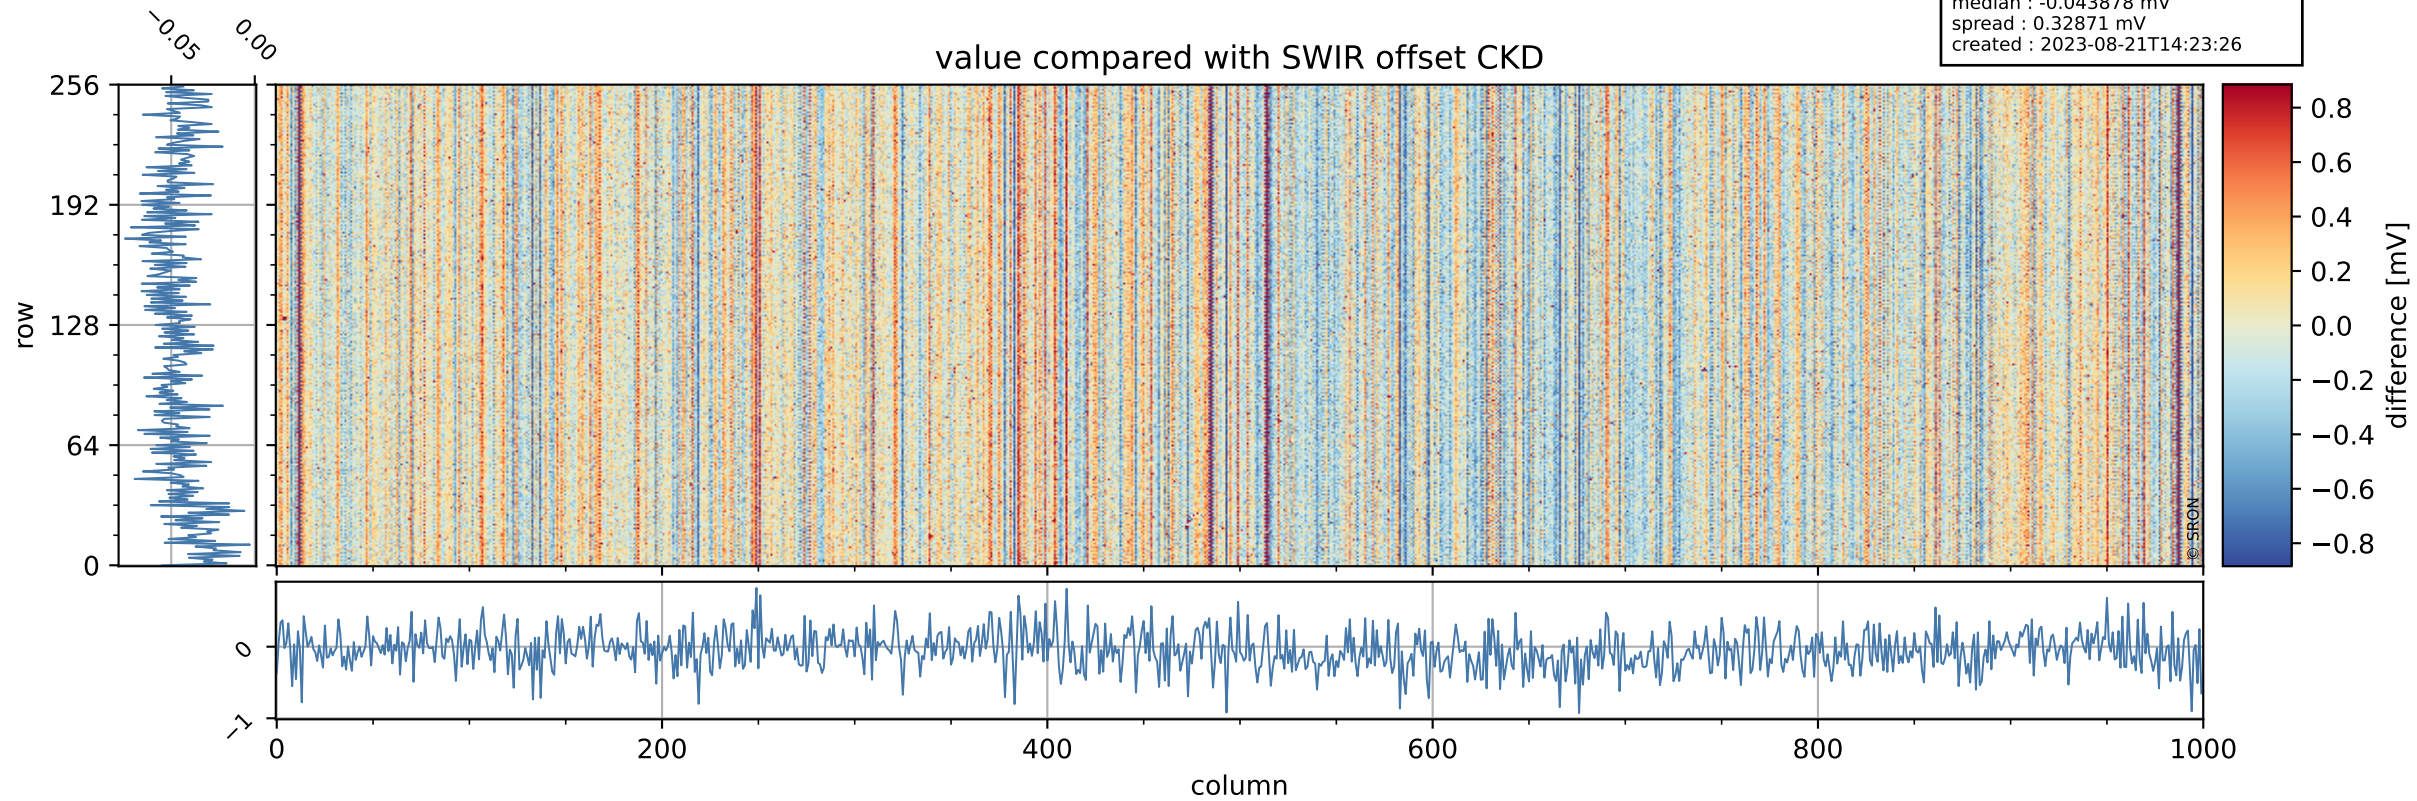

Tropomi SWIR offset (official)

orbits : 18 in [7507, 7552]
coverage : 2019-03-26 / 2019-03-29
median : 0.52598 V
spread : 0.035915 V
created : 2023-08-21T14:23:25

value detector map

Tropomi SWIR offset (official)

orbits : 18 in [7507, 7552]
coverage : 2019-03-26 / 2019-03-29
median : 33.383 μV
spread : 19.606 μV
created : 2023-08-21T14:23:25

Tropomi SWIR offset (official)

orbits : 18 in [7507, 7552]
coverage : 2019-03-26 / 2019-03-29
median : -0.043878 mV
spread : 0.32871 mV
created : 2023-08-21T14:23:26

value compared with SWIR offset CKD

Tropomi SWIR offset (official) ground-tracks of Sentinel-5P

orbits : 18 in [7507, 7552]
coverage : 2019-03-26 / 2019-03-29
created : 2023-08-21T14:23:26

Tropomi SWIR offset (official)

orbits : [2827, 7552]
coverage : 2018-04-30 / 2019-03-29
created : 2023-08-21T14:23:26

trend of detector median & temperatures