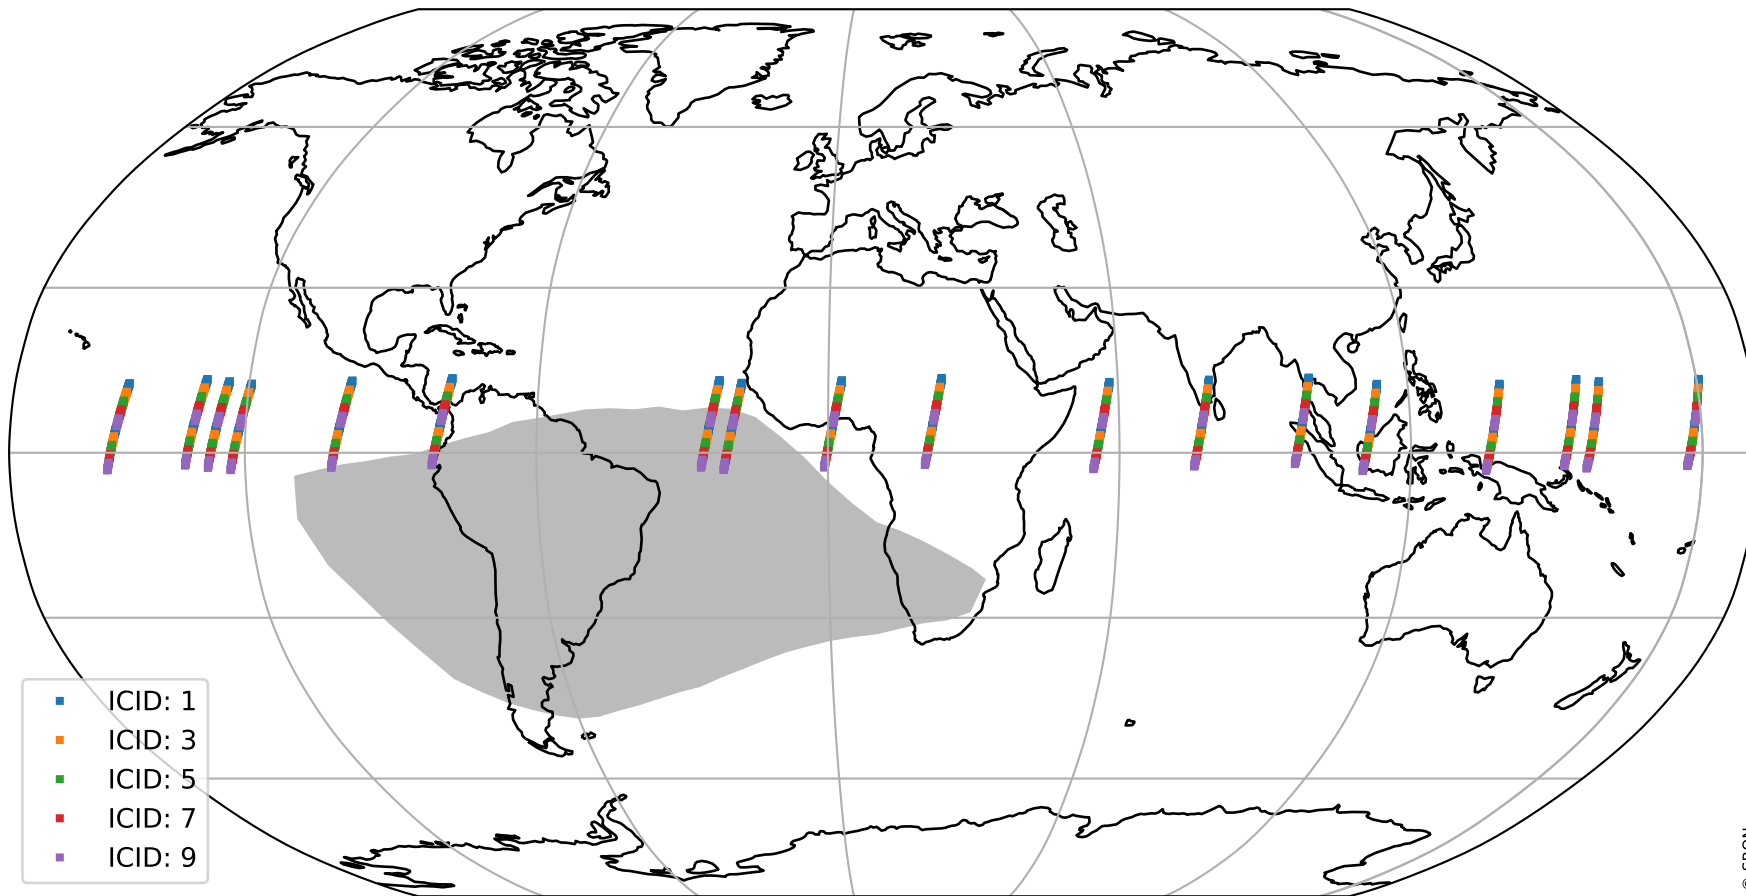

Tropomi SWIR offset (official)

orbits : 18 in [7507, 7552]
coverage : 2019-03-26 / 2019-03-29
median : 0.52598 V
spread : 0.035915 V
created : 2023-08-21T14:23:25

value detector map

Tropomi SWIR offset (official)

orbits : 18 in [7507, 7552]
coverage : 2019-03-26 / 2019-03-29
median : 33.383 μV
spread : 19.606 μV
created : 2023-08-21T14:23:25

Tropomi SWIR offset (official)

orbits : 18 in [7507, 7552]
coverage : 2019-03-26 / 2019-03-29
median : -0.043878 mV
spread : 0.32871 mV
created : 2023-08-21T14:23:26

value compared with SWIR offset CKD

Tropomi SWIR offset (official) ground-tracks of Sentinel-5P

orbits : 18 in [7507, 7552]
coverage : 2019-03-26 / 2019-03-29
created : 2023-08-21T14:23:26

Tropomi SWIR offset (official)

orbits : [2827, 7552]
coverage : 2018-04-30 / 2019-03-29
created : 2023-08-21T14:23:26

trend of detector median & temperatures