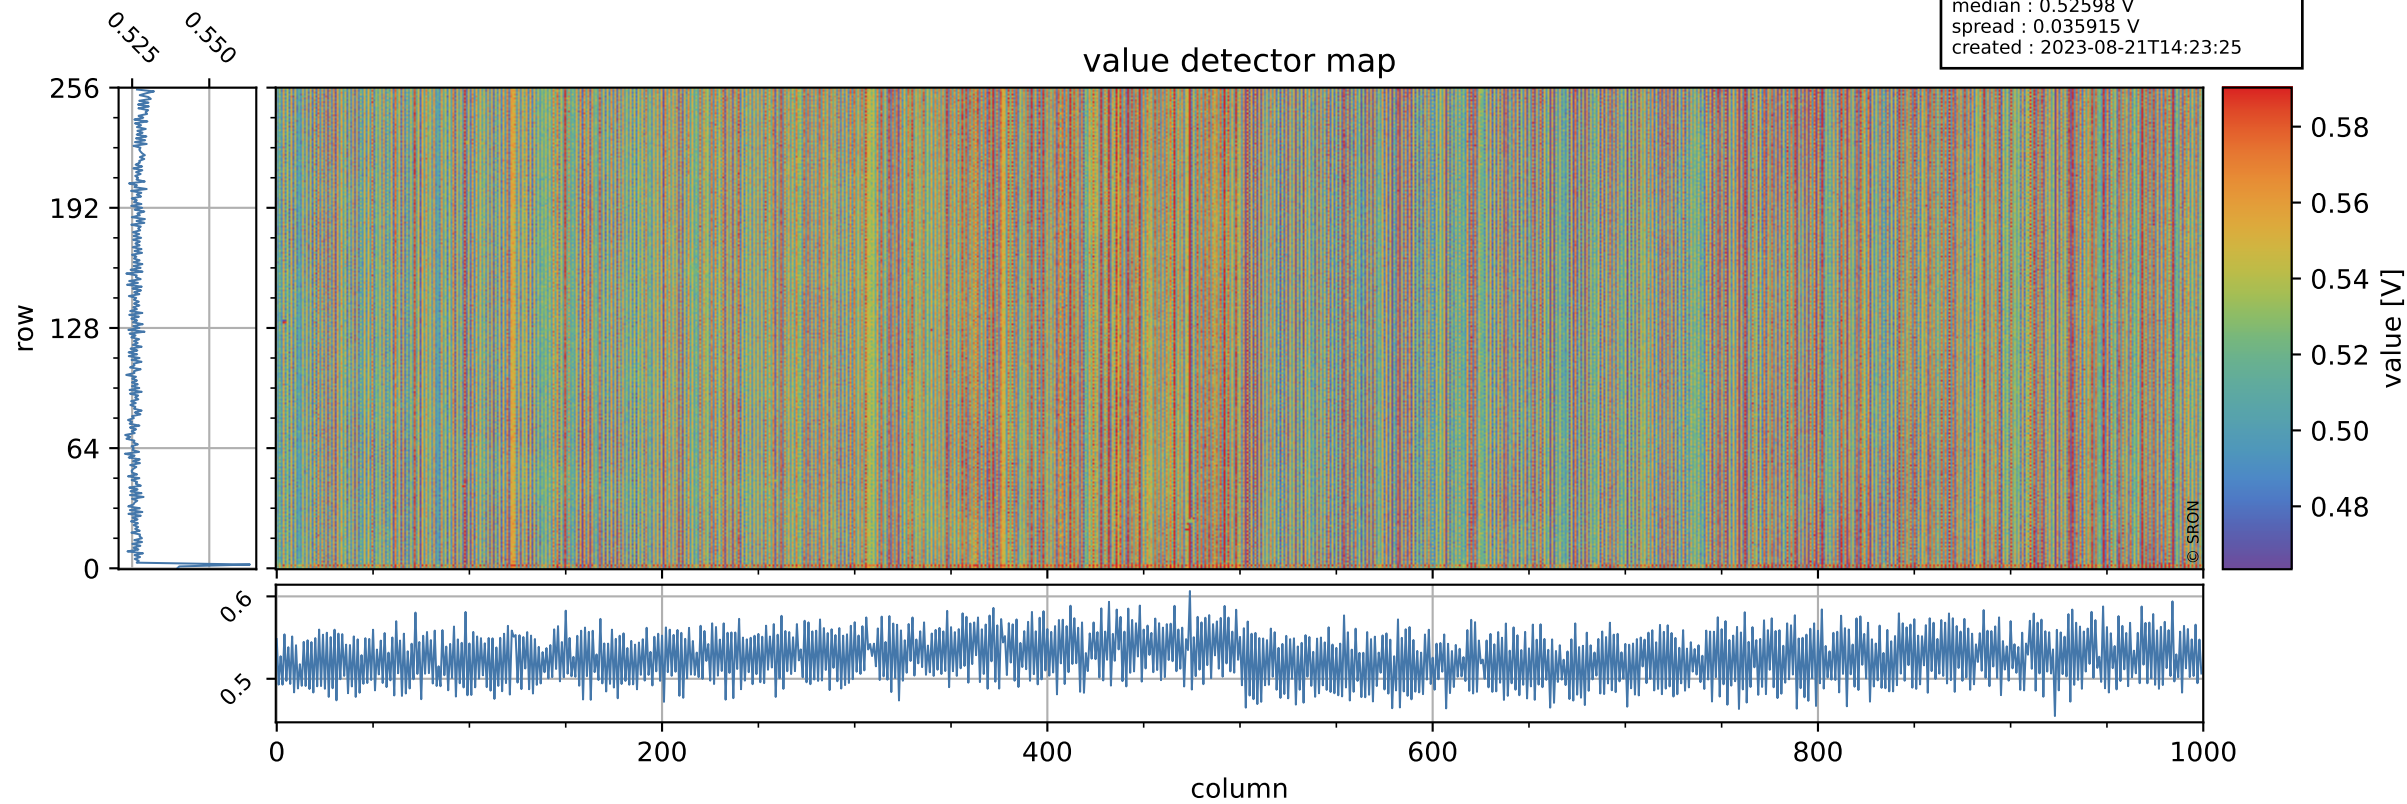

Tropomi SWIR offset (official)

orbits : 18 in [7507, 7552]
coverage : 2019-03-26 / 2019-03-29
median : 0.52598 V
spread : 0.035915 V
created : 2023-08-21T14:23:25

value detector map

Tropomi SWIR offset (official)

orbits : 18 in [7507, 7552]
coverage : 2019-03-26 / 2019-03-29
median : 33.383 μV
spread : 19.606 μV
created : 2023-08-21T14:23:25

Tropomi SWIR offset (official)

orbits : 18 in [7507, 7552]
coverage : 2019-03-26 / 2019-03-29
median : -0.043878 mV
spread : 0.32871 mV
created : 2023-08-21T14:23:26

value compared with SWIR offset CKD

Tropomi SWIR offset (official) ground-tracks of Sentinel-5P

orbits : 18 in [7507, 7552]
coverage : 2019-03-26 / 2019-03-29
created : 2023-08-21T14:23:26

Tropomi SWIR offset (official)

orbits : [2827, 7552]
coverage : 2018-04-30 / 2019-03-29
created : 2023-08-21T14:23:26

trend of detector median & temperatures