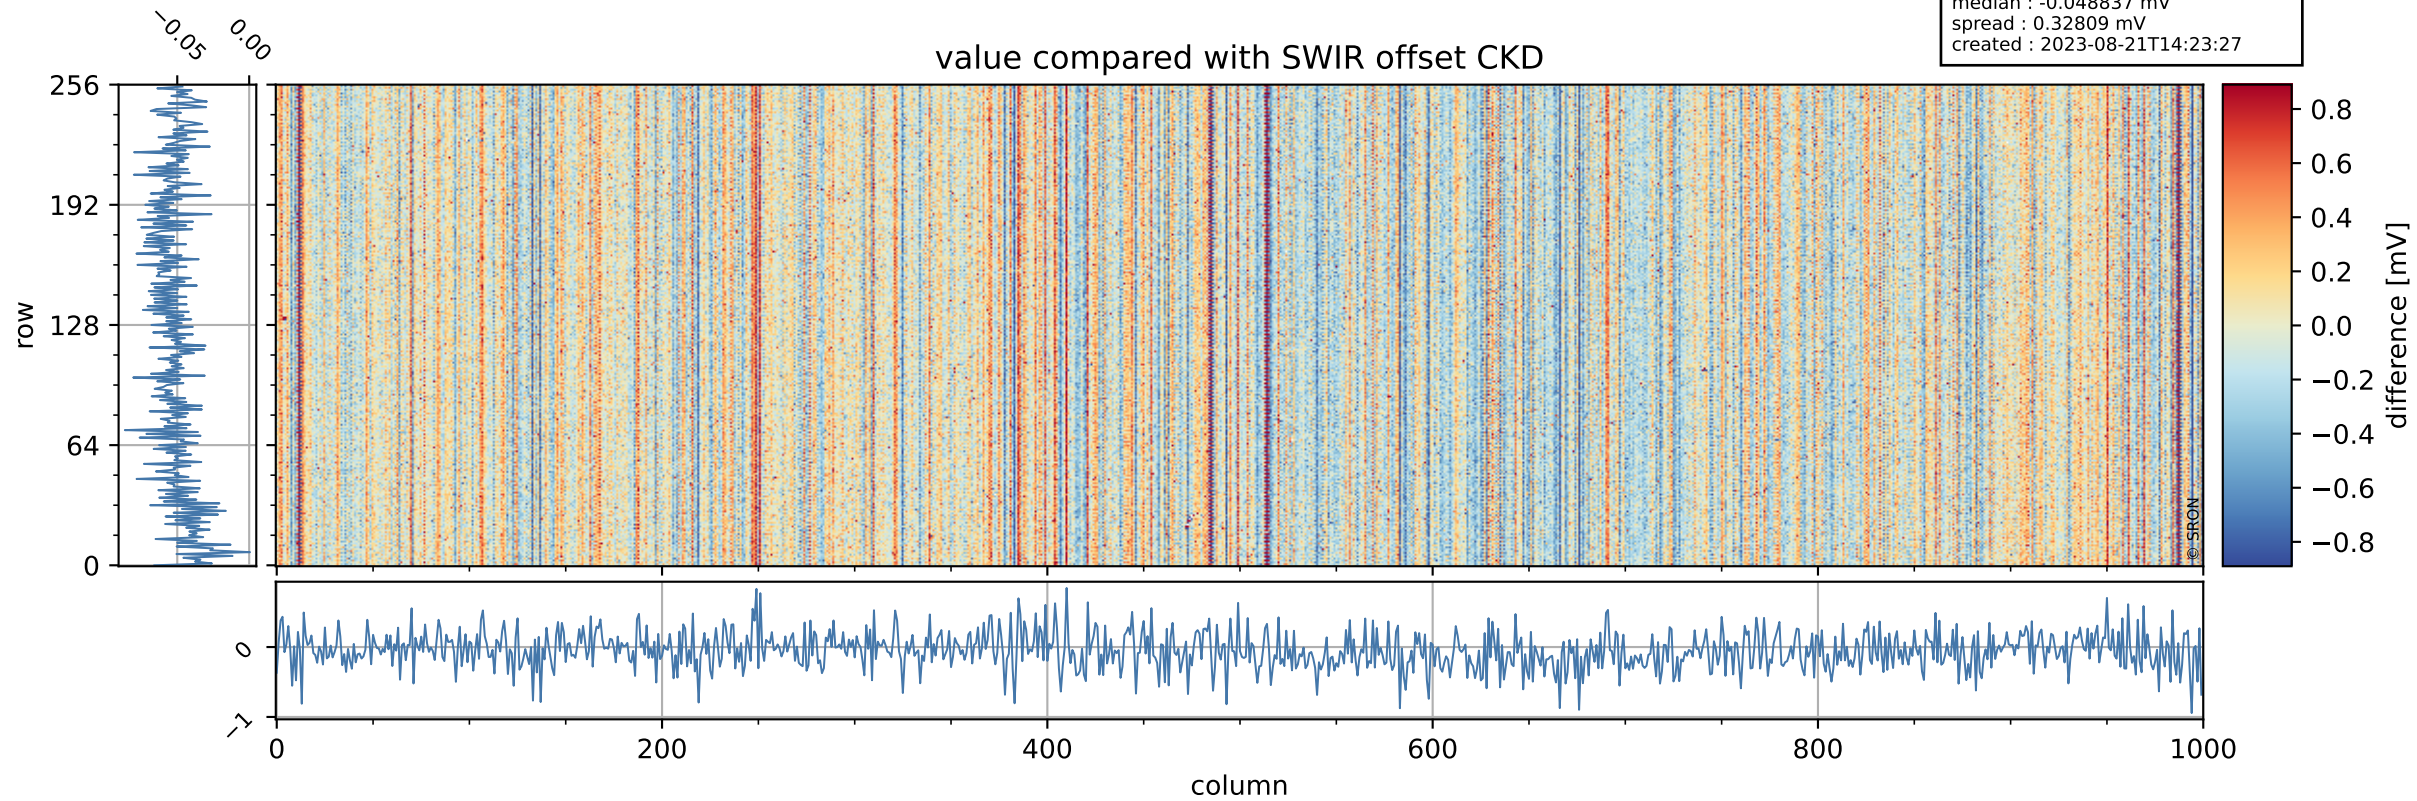

Tropomi SWIR offset (official)

orbits : 19 in [7522, 7567]
coverage : 2019-03-27 / 2019-03-30
median : 0.52597 V
spread : 0.035914 V
created : 2023-08-21T14:23:27

value detector map

Tropomi SWIR offset (official)

orbits : 19 in [7522, 7567]
coverage : 2019-03-27 / 2019-03-30
median : 33.201 μV
spread : 19.404 μV
created : 2023-08-21T14:23:27

Tropomi SWIR offset (official)

orbits : 19 in [7522, 7567]
coverage : 2019-03-27 / 2019-03-30
median : -0.048837 mV
spread : 0.32809 mV
created : 2023-08-21T14:23:27

value compared with SWIR offset CKD

Tropomi SWIR offset (official) ground-tracks of Sentinel-5P

orbits : 19 in [7522, 7567]
coverage : 2019-03-27 / 2019-03-30
created : 2023-08-21T14:23:28

Tropomi SWIR offset (official)

orbits : [2827, 7567]
coverage : 2018-04-30 / 2019-03-30
created : 2023-08-21T14:23:28

trend of detector median & temperatures