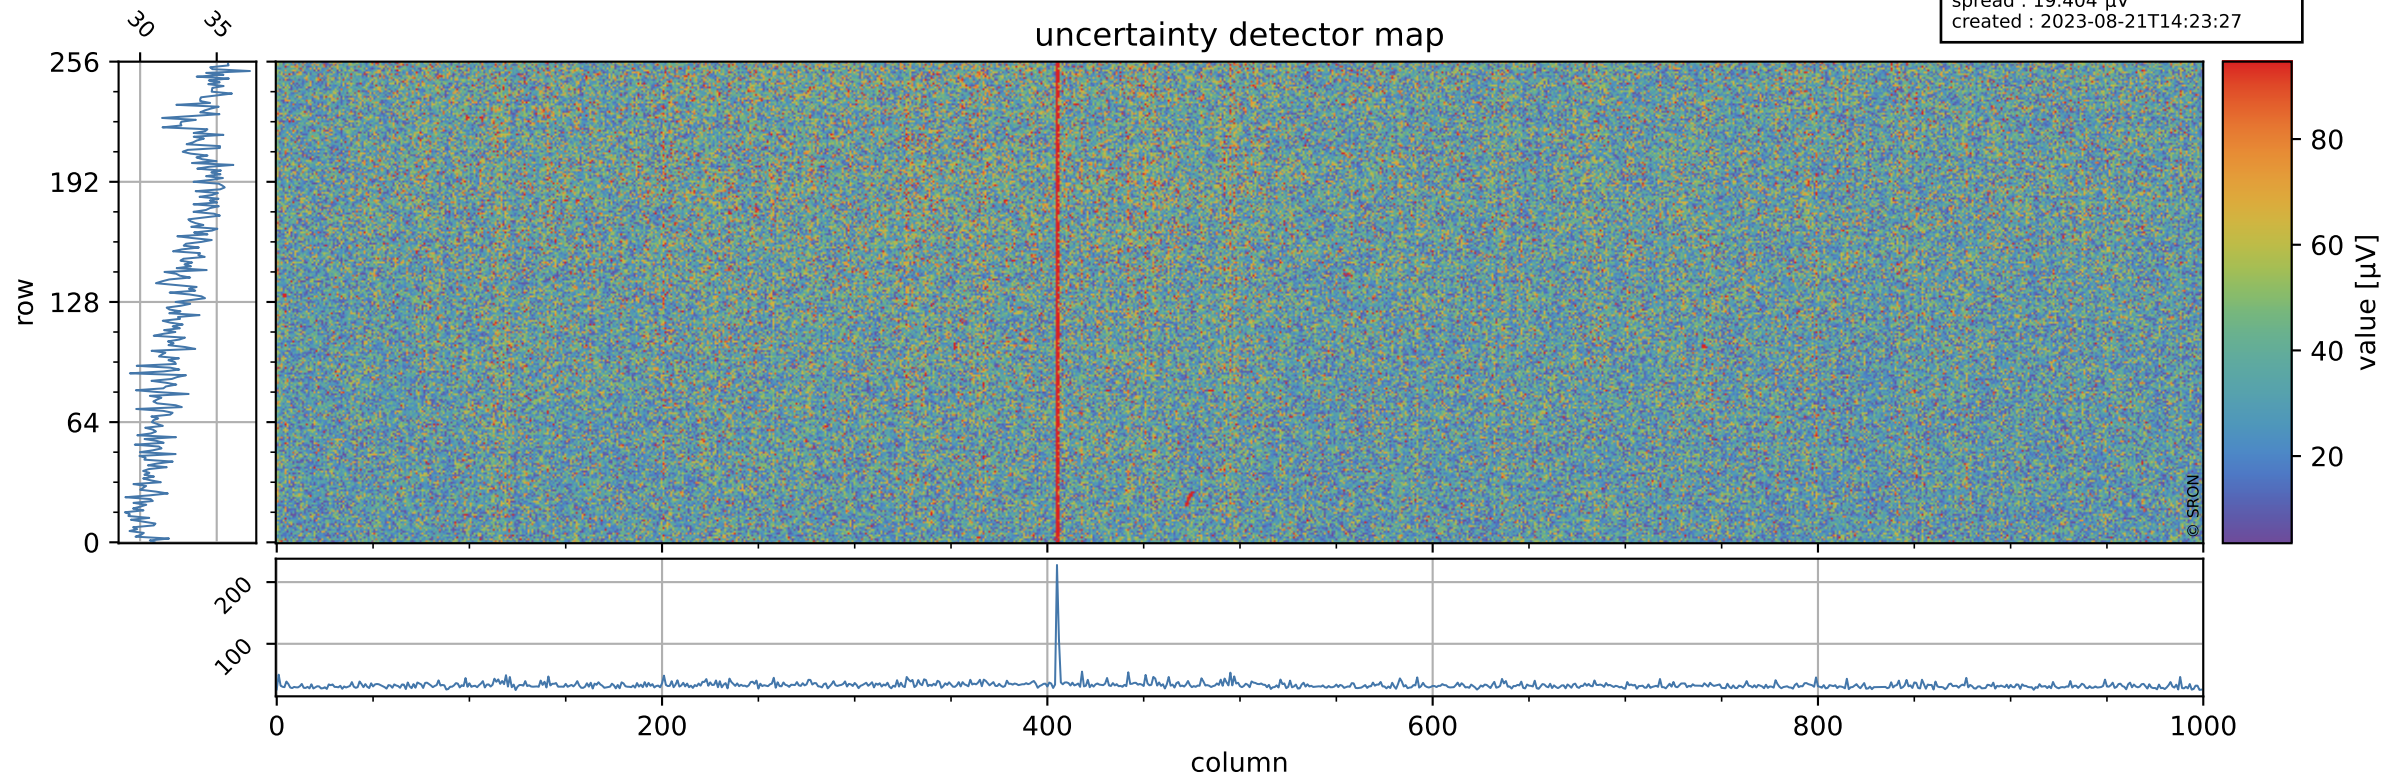

Tropomi SWIR offset (official)

orbits : 19 in [7522, 7567]
coverage : 2019-03-27 / 2019-03-30
median : 0.52597 V
spread : 0.035914 V
created : 2023-08-21T14:23:27

value detector map

Tropomi SWIR offset (official)

orbits : 19 in [7522, 7567]
coverage : 2019-03-27 / 2019-03-30
median : 33.201 μV
spread : 19.404 μV
created : 2023-08-21T14:23:27

Tropomi SWIR offset (official)

orbits : 19 in [7522, 7567]
coverage : 2019-03-27 / 2019-03-30
median : -0.048837 mV
spread : 0.32809 mV
created : 2023-08-21T14:23:27

value compared with SWIR offset CKD

Tropomi SWIR offset (official) ground-tracks of Sentinel-5P

orbits : 19 in [7522, 7567]
coverage : 2019-03-27 / 2019-03-30
created : 2023-08-21T14:23:28

Tropomi SWIR offset (official)

orbits : [2827, 7567]
coverage : 2018-04-30 / 2019-03-30
created : 2023-08-21T14:23:28

trend of detector median & temperatures