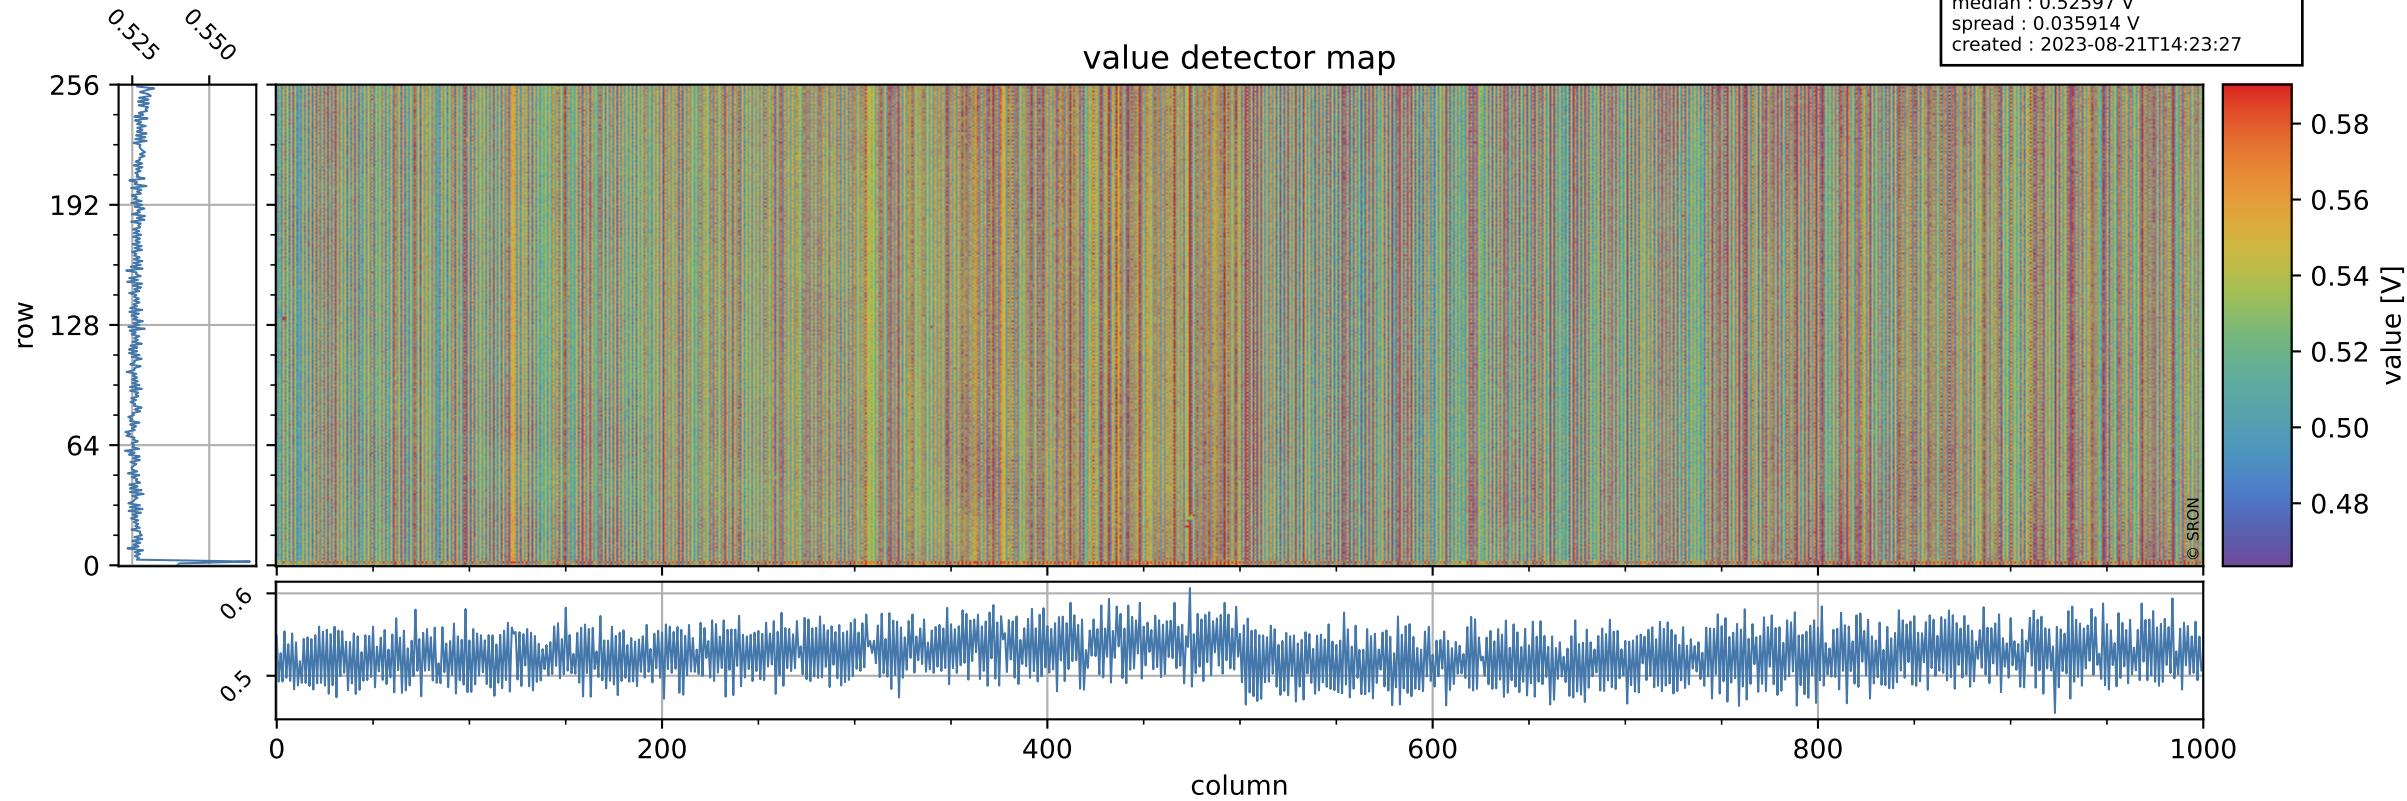

Tropomi SWIR offset (official)

orbits : 19 in [7522, 7567]
coverage : 2019-03-27 / 2019-03-30
median : 0.52597 V
spread : 0.035914 V
created : 2023-08-21T14:23:27

value detector map

Tropomi SWIR offset (official)

orbits : 19 in [7522, 7567]
coverage : 2019-03-27 / 2019-03-30
median : 33.201 μV
spread : 19.404 μV
created : 2023-08-21T14:23:27

Tropomi SWIR offset (official)

orbits : 19 in [7522, 7567]
coverage : 2019-03-27 / 2019-03-30
median : -0.048837 mV
spread : 0.32809 mV
created : 2023-08-21T14:23:27

value compared with SWIR offset CKD

Tropomi SWIR offset (official) ground-tracks of Sentinel-5P

orbits : 19 in [7522, 7567]
coverage : 2019-03-27 / 2019-03-30
created : 2023-08-21T14:23:28

Tropomi SWIR offset (official)

orbits : [2827, 7567]
coverage : 2018-04-30 / 2019-03-30
created : 2023-08-21T14:23:28

trend of detector median & temperatures