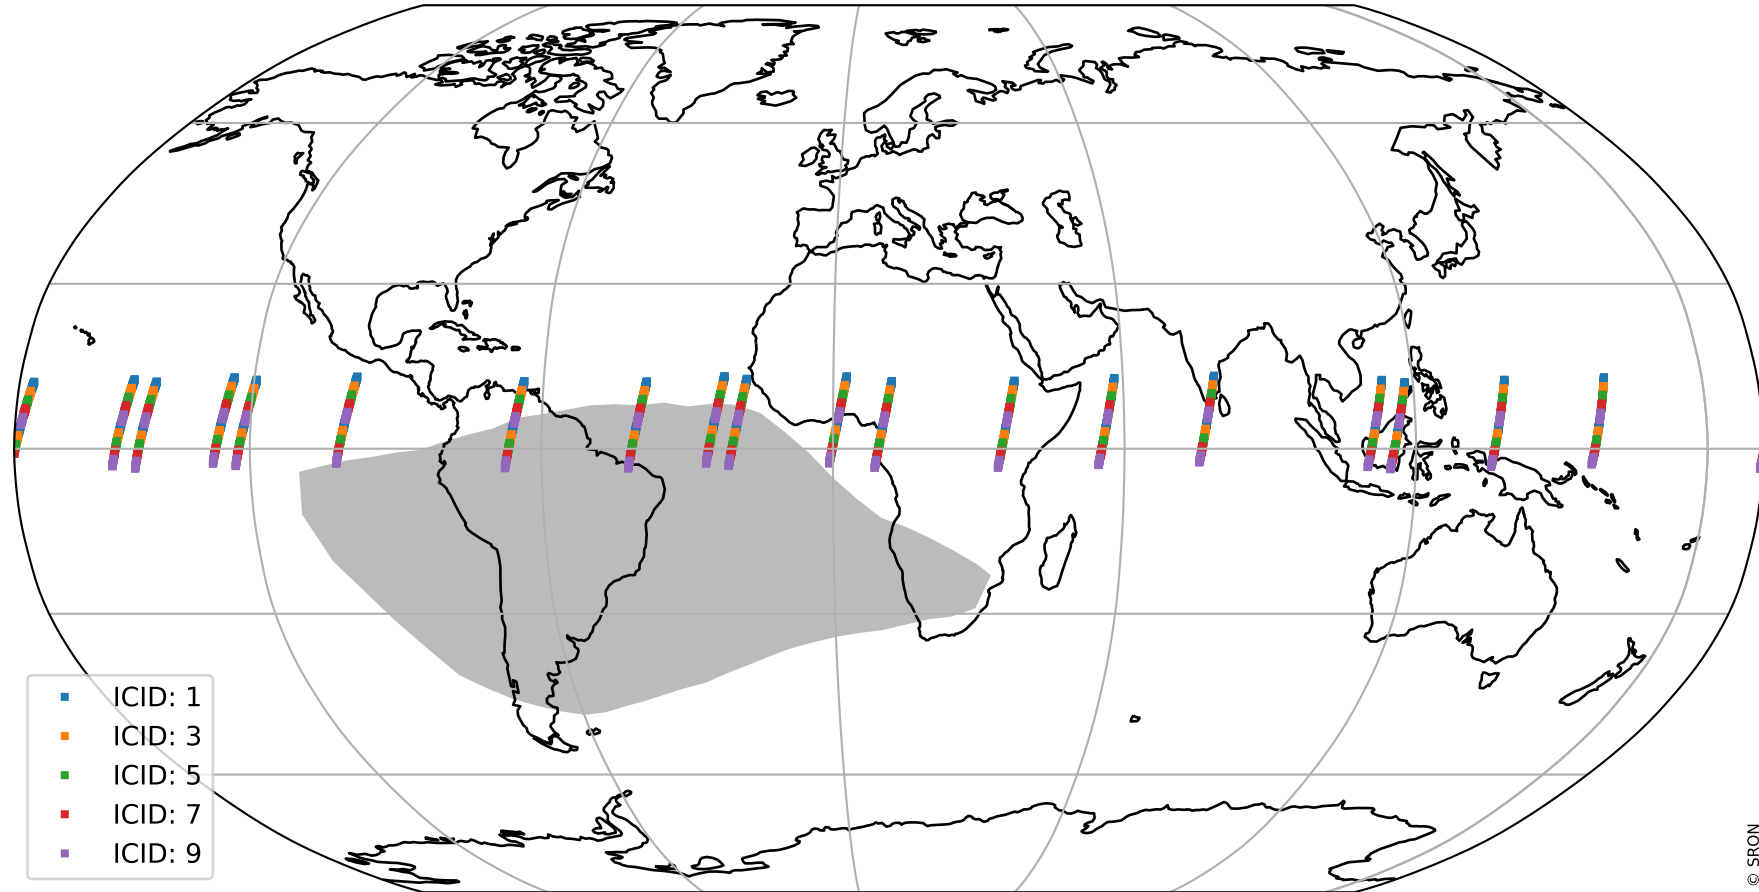

Tropomi SWIR offset (official)

orbits : 19 in [7522, 7567]
coverage : 2019-03-27 / 2019-03-30
median : 0.52597 V
spread : 0.035914 V
created : 2023-08-21T14:23:27

value detector map

Tropomi SWIR offset (official)

orbits : 19 in [7522, 7567]
coverage : 2019-03-27 / 2019-03-30
median : 33.201 μV
spread : 19.404 μV
created : 2023-08-21T14:23:27

Tropomi SWIR offset (official)

orbits : 19 in [7522, 7567]
coverage : 2019-03-27 / 2019-03-30
median : -0.048837 mV
spread : 0.32809 mV
created : 2023-08-21T14:23:27

value compared with SWIR offset CKD

Tropomi SWIR offset (official) ground-tracks of Sentinel-5P

orbits : 19 in [7522, 7567]
coverage : 2019-03-27 / 2019-03-30
created : 2023-08-21T14:23:28

Tropomi SWIR offset (official)

orbits : [2827, 7567]
coverage : 2018-04-30 / 2019-03-30
created : 2023-08-21T14:23:28

trend of detector median & temperatures