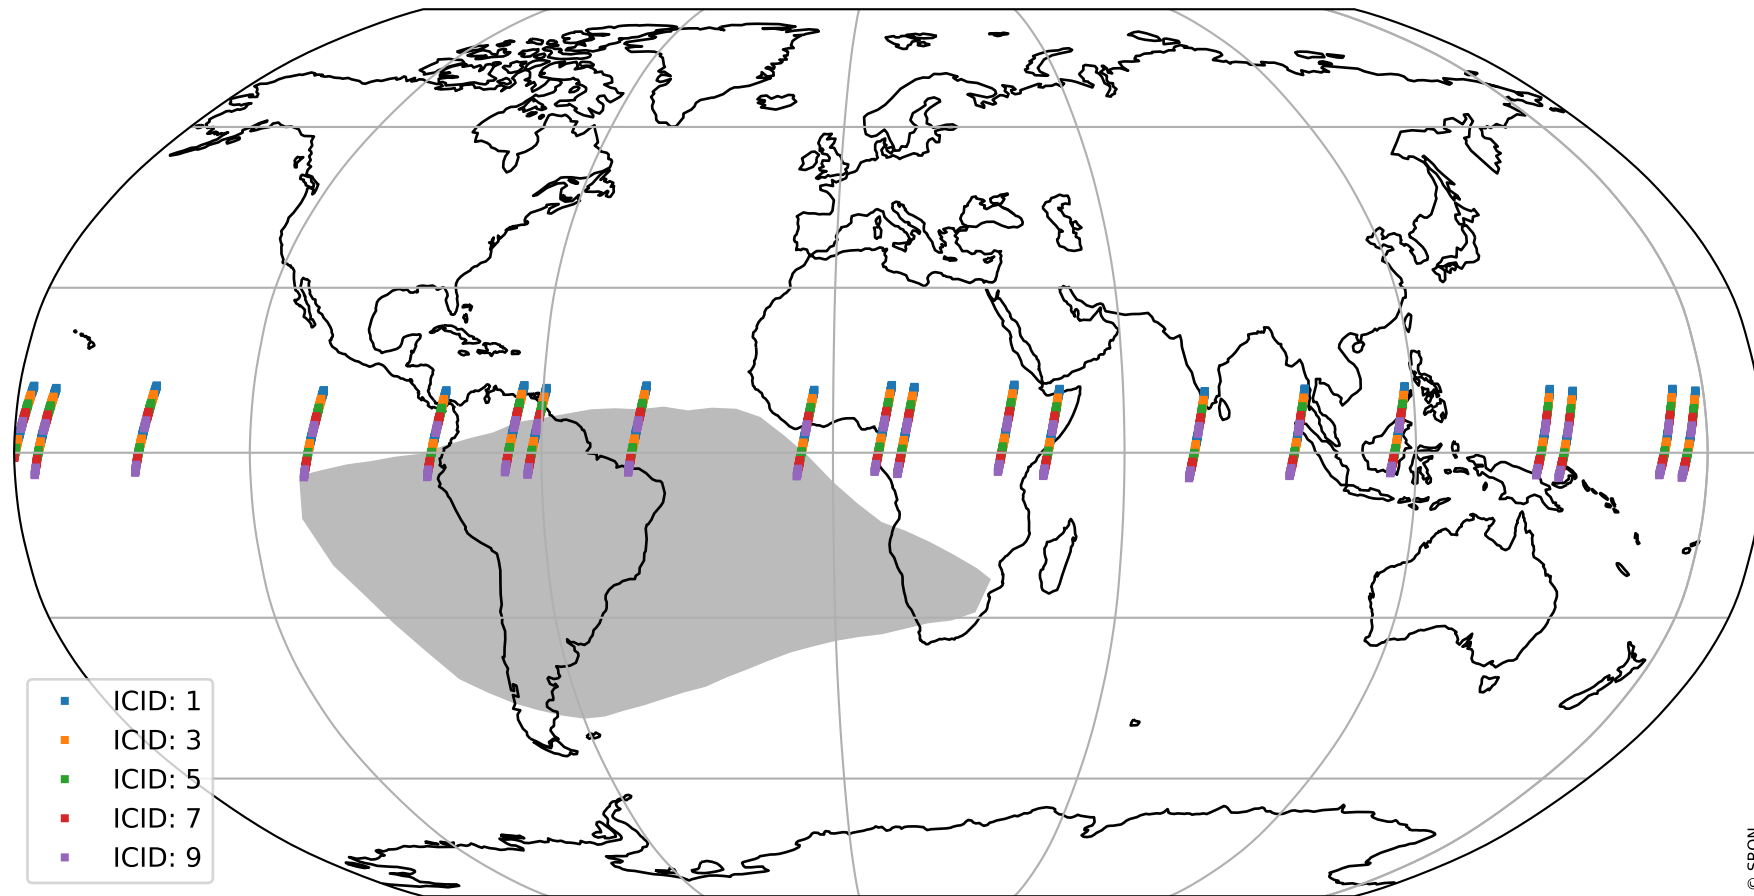

# Tropomi SWIR offset (official)

orbits : 20 in [7552, 7597]  
coverage : 2019-03-29 / 2019-04-01  
median : 31.218  $\mu\text{V}$   
spread : 18.652  $\mu\text{V}$   
created : 2023-08-21T14:23:31

# Tropomi SWIR offset (official)

orbits : 20 in [7552, 7597]  
coverage : 2019-03-29 / 2019-04-01  
median : -0.0607 mV  
spread : 0.32815 mV  
created : 2023-08-21T14:23:31

value compared with SWIR offset CKD

# Tropomi SWIR offset (official) ground-tracks of Sentinel-5P

orbits : 20 in [7552, 7597]  
coverage : 2019-03-29 / 2019-04-01  
created : 2023-08-21T14:23:32

# Tropomi SWIR offset (official)

orbits : [2827, 7597]  
coverage : 2018-04-30 / 2019-04-01  
created : 2023-08-21T14:23:32