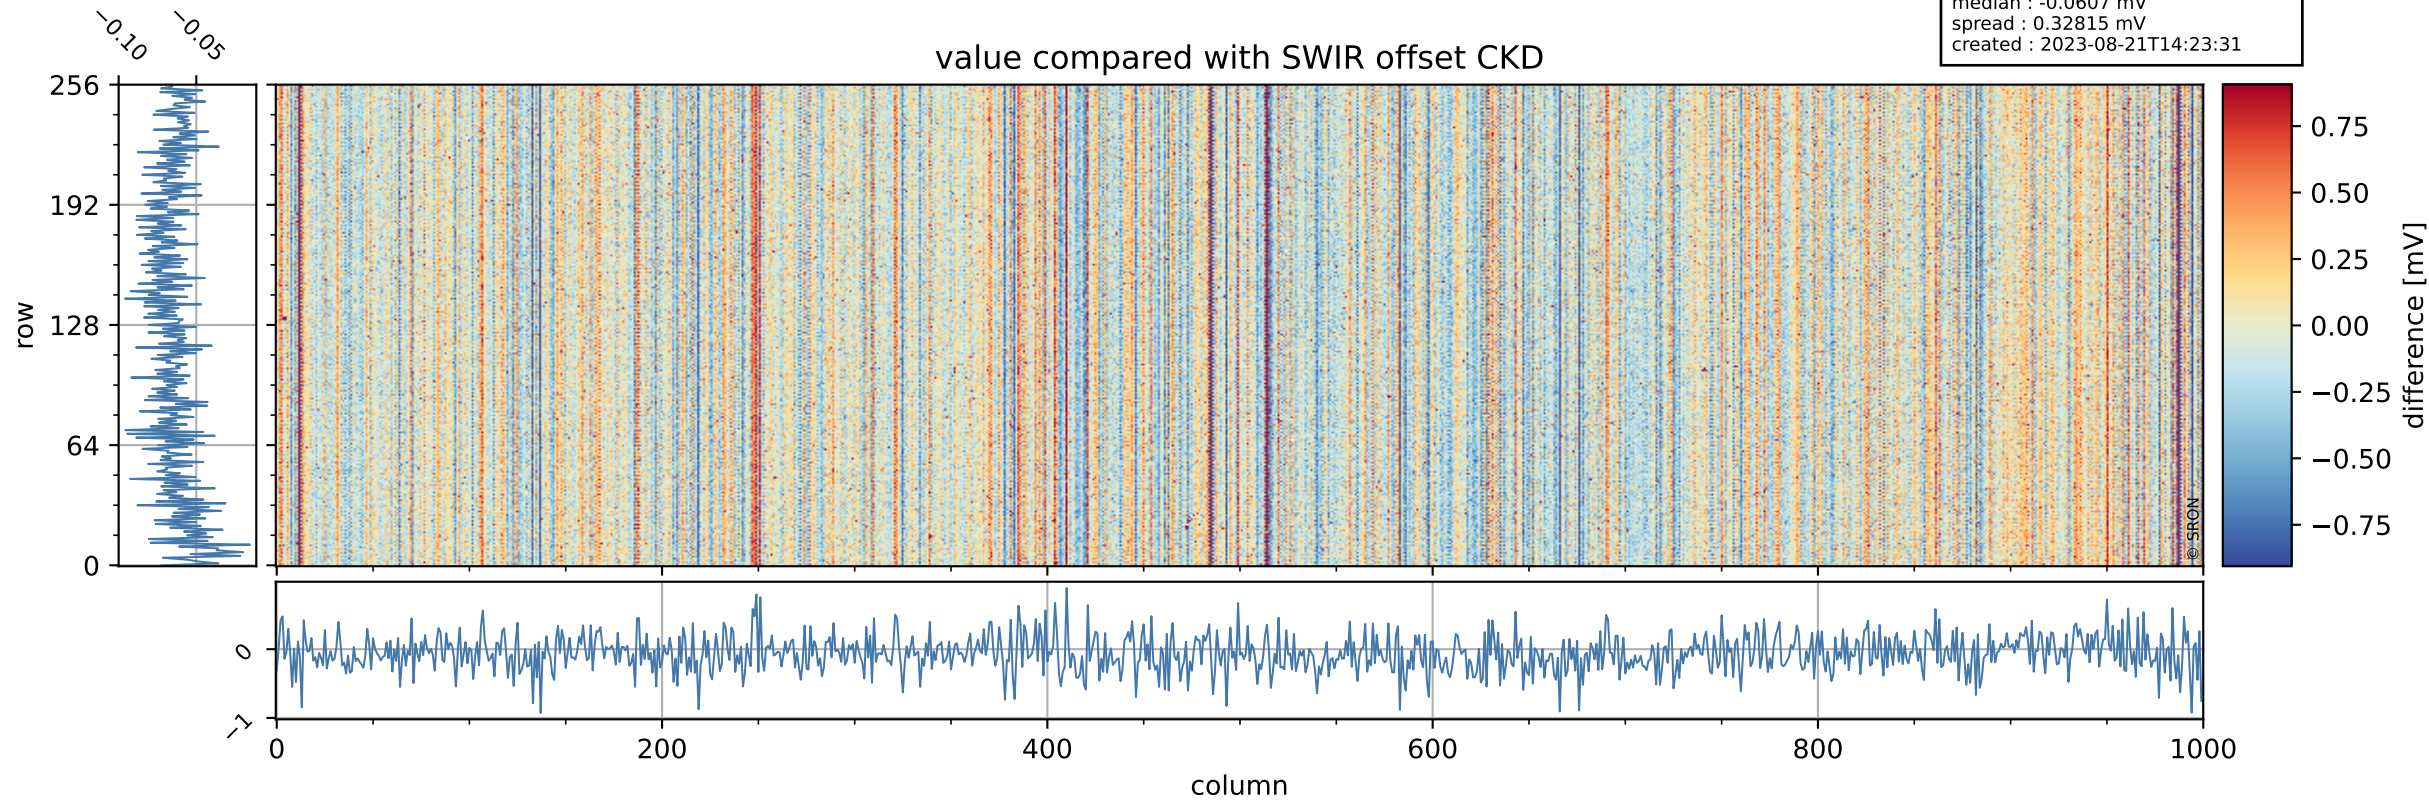

## value detector map

# Tropomi SWIR offset (official)

orbits : 20 in [7552, 7597]  
coverage : 2019-03-29 / 2019-04-01  
median : 31.218  $\mu\text{V}$   
spread : 18.652  $\mu\text{V}$   
created : 2023-08-21T14:23:31

# Tropomi SWIR offset (official)

orbits : 20 in [7552, 7597]  
coverage : 2019-03-29 / 2019-04-01  
median : -0.0607 mV  
spread : 0.32815 mV  
created : 2023-08-21T14:23:31

value compared with SWIR offset CKD

# Tropomi SWIR offset (official) ground-tracks of Sentinel-5P

orbits : 20 in [7552, 7597]  
coverage : 2019-03-29 / 2019-04-01  
created : 2023-08-21T14:23:32