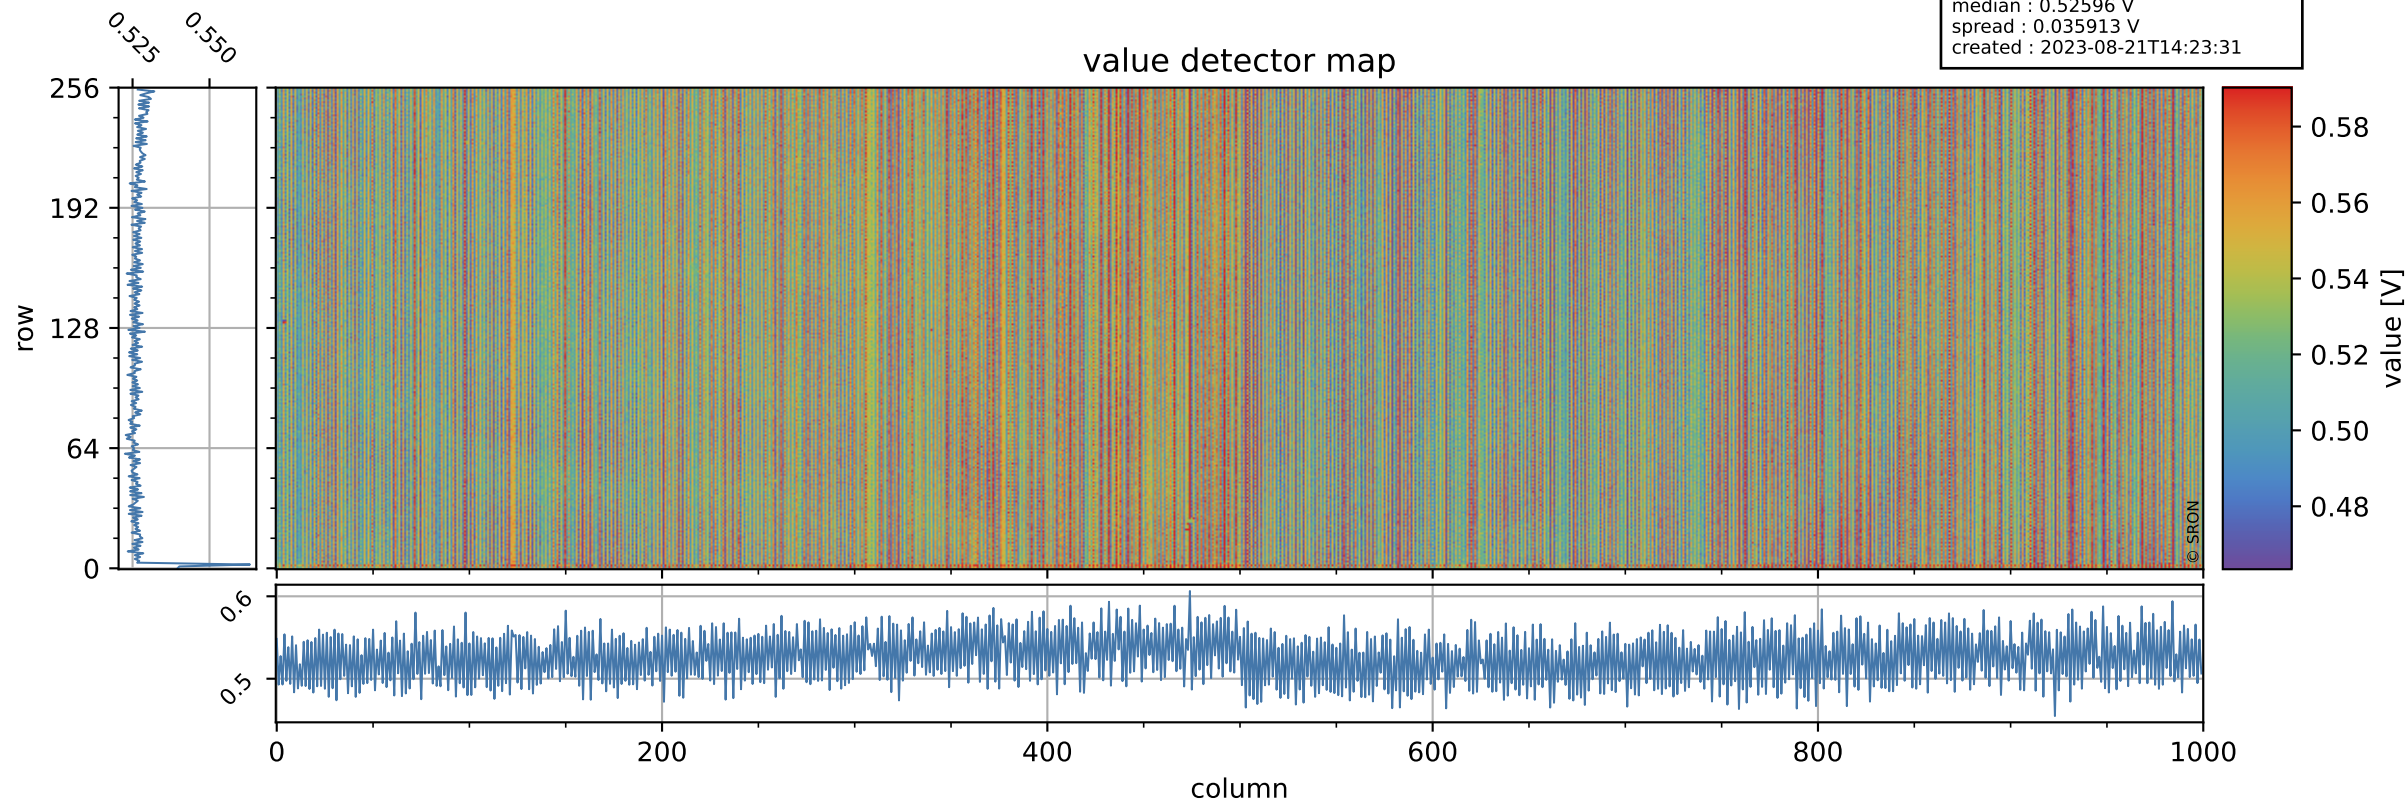

# Tropomi SWIR offset (official)

orbits : 20 in [7552, 7597]  
coverage : 2019-03-29 / 2019-04-01  
median : 0.52596 V  
spread : 0.035913 V  
created : 2023-08-21T14:23:31

## value detector map

# Tropomi SWIR offset (official)

orbits : 20 in [7552, 7597]  
coverage : 2019-03-29 / 2019-04-01  
median : 31.218  $\mu\text{V}$   
spread : 18.652  $\mu\text{V}$   
created : 2023-08-21T14:23:31

# Tropomi SWIR offset (official) ground-tracks of Sentinel-5P

orbits : 20 in [7552, 7597]  
coverage : 2019-03-29 / 2019-04-01  
created : 2023-08-21T14:23:32