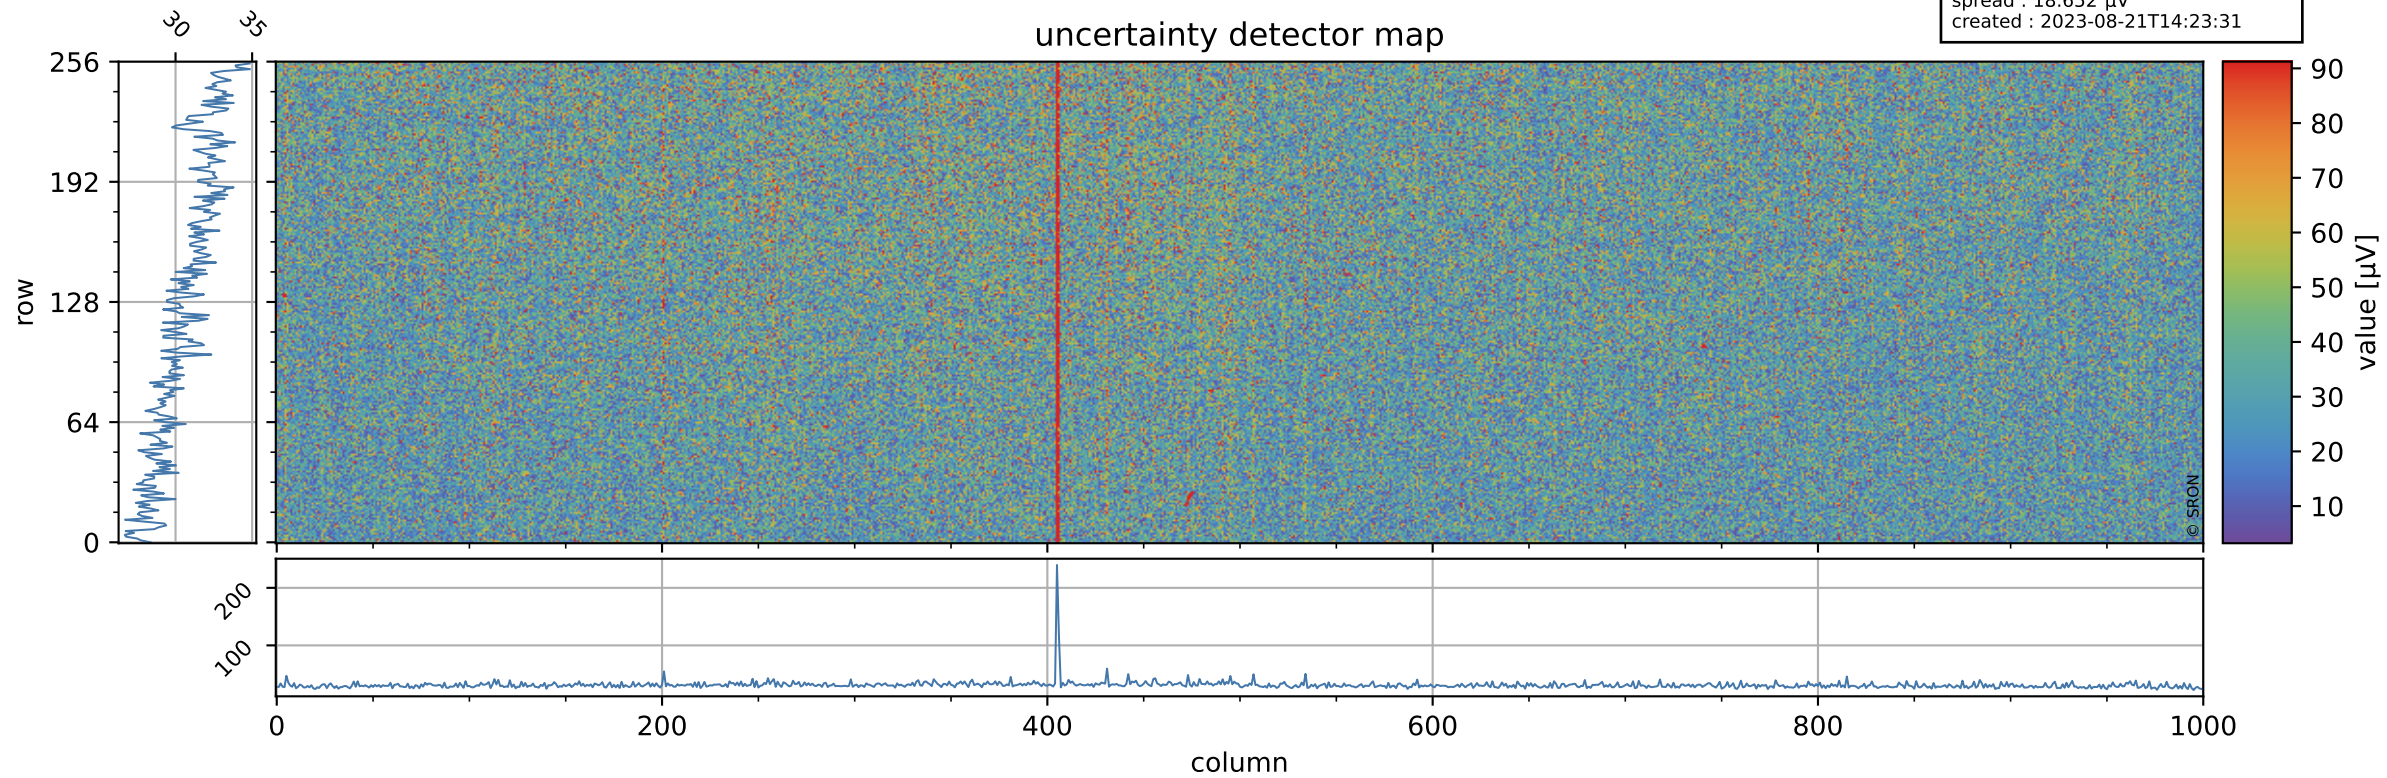

# Tropomi SWIR offset (official)

orbits : 20 in [7552, 7597]  
coverage : 2019-03-29 / 2019-04-01  
median : 0.52596 V  
spread : 0.035913 V  
created : 2023-08-21T14:23:31

## value detector map

# Tropomi SWIR offset (official)

orbits : 20 in [7552, 7597]  
coverage : 2019-03-29 / 2019-04-01  
median : 31.218  $\mu\text{V}$   
spread : 18.652  $\mu\text{V}$   
created : 2023-08-21T14:23:31

# Tropomi SWIR offset (official) ground-tracks of Sentinel-5P

orbits : 20 in [7552, 7597]  
coverage : 2019-03-29 / 2019-04-01  
created : 2023-08-21T14:23:32