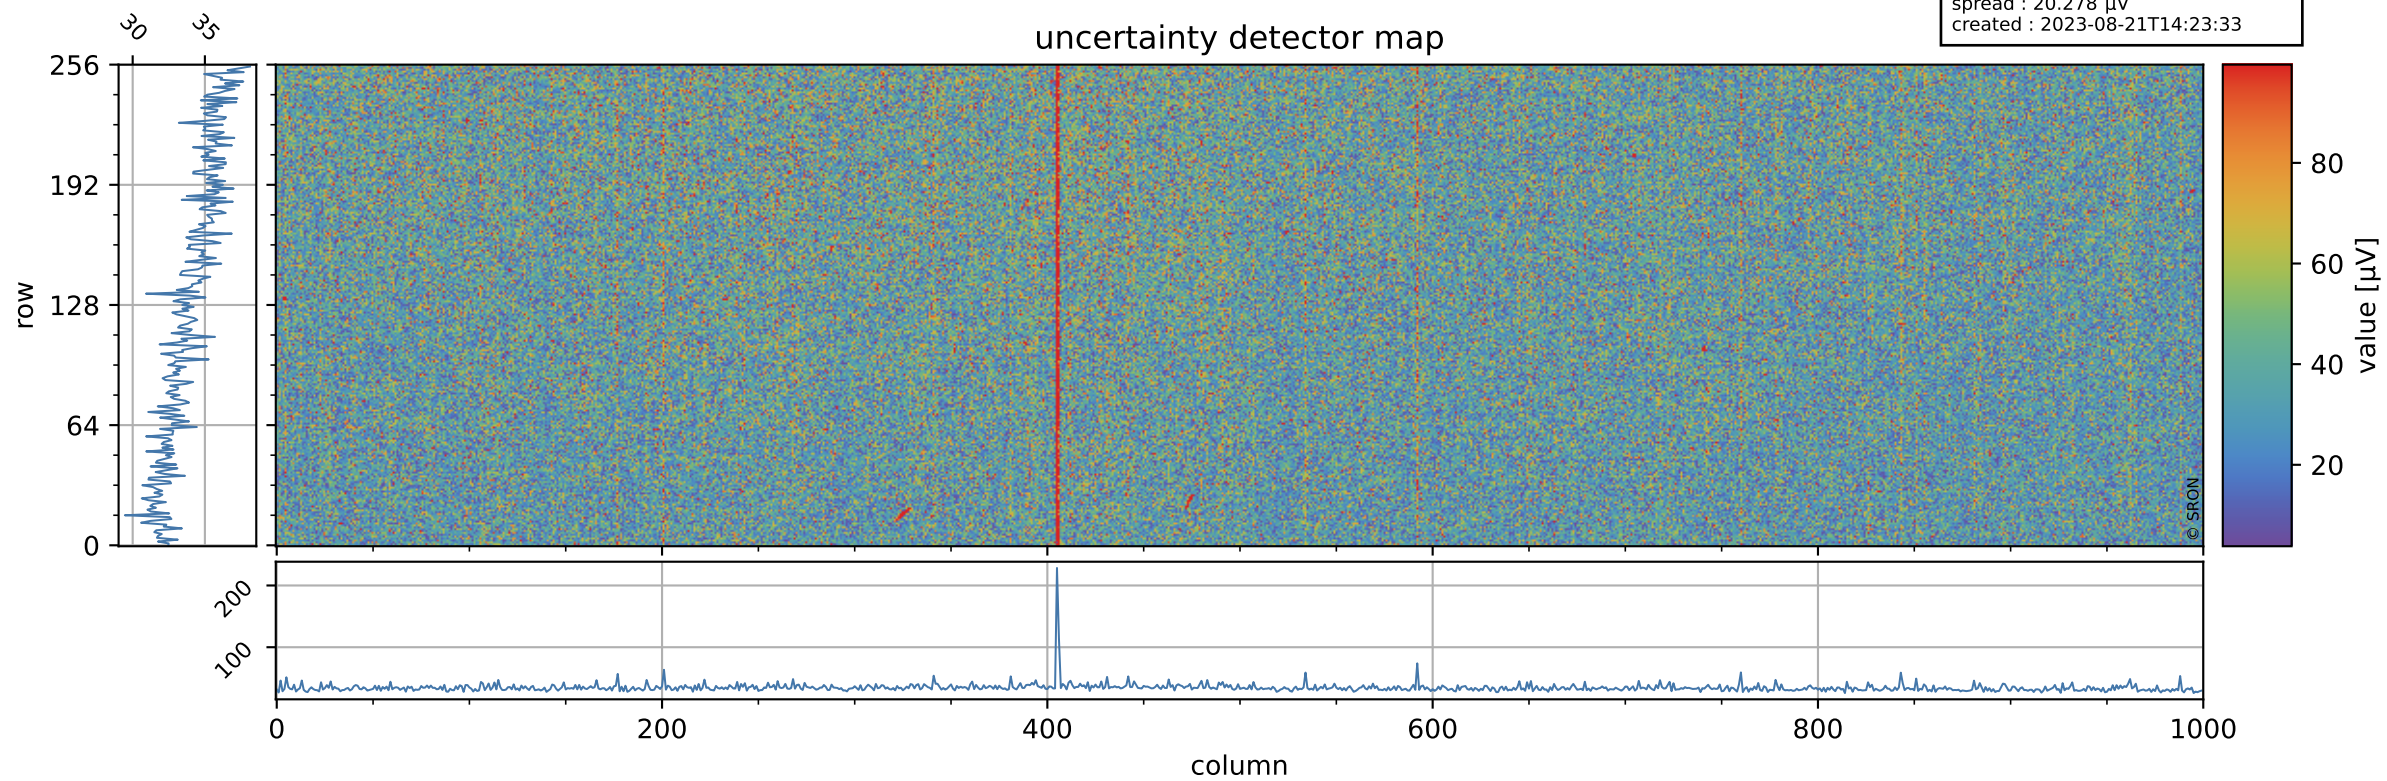

# Tropomi SWIR offset (official)

orbits : 18 in [7567, 7612]  
coverage : 2019-03-30 / 2019-04-02  
median : 0.52596 V  
spread : 0.035912 V  
created : 2023-08-21T14:23:33

## value detector map

# Tropomi SWIR offset (official)

orbits : 18 in [7567, 7612]  
coverage : 2019-03-30 / 2019-04-02  
median : 34.66  $\mu\text{V}$   
spread : 20.278  $\mu\text{V}$   
created : 2023-08-21T14:23:33

# Tropomi SWIR offset (official) ground-tracks of Sentinel-5P

orbits : 18 in [7567, 7612]  
coverage : 2019-03-30 / 2019-04-02  
created : 2023-08-21T14:23:33