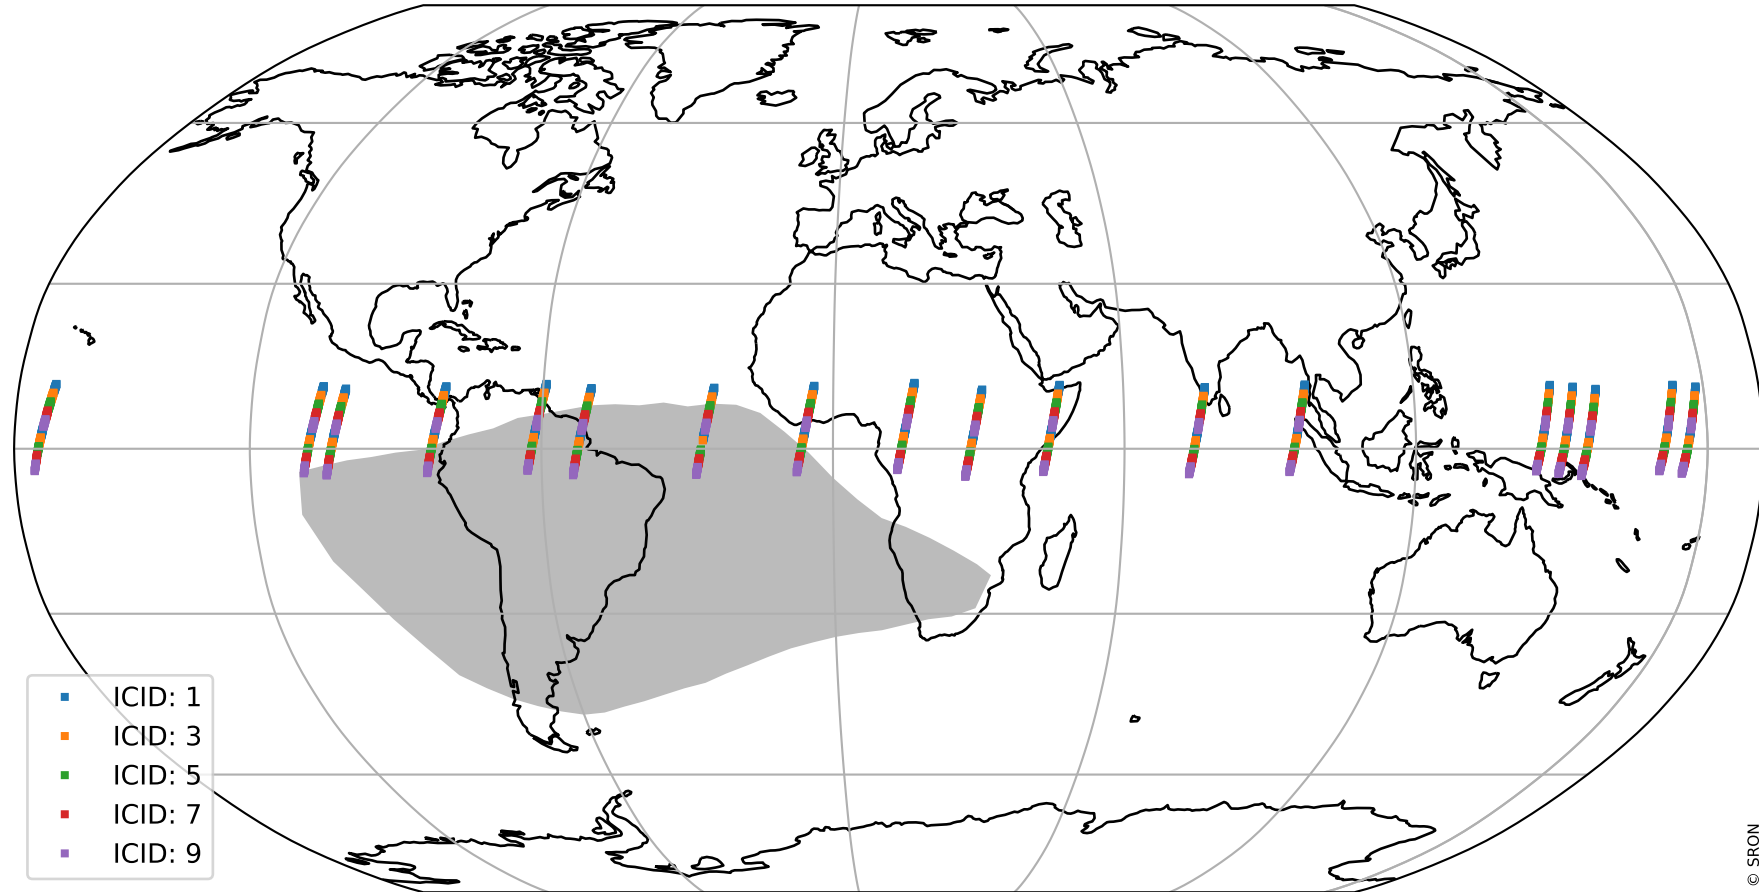

# Tropomi SWIR offset (official)

orbits : 18 in [7567, 7612]  
coverage : 2019-03-30 / 2019-04-02  
median : 34.66  $\mu\text{V}$   
spread : 20.278  $\mu\text{V}$   
created : 2023-08-21T14:23:33

# Tropomi SWIR offset (official)

value compared with SWIR offset CKD

orbits : 18 in [7567, 7612]  
coverage : 2019-03-30 / 2019-04-02  
median : -0.060527 mV  
spread : 0.32993 mV  
created : 2023-08-21T14:23:33

# Tropomi SWIR offset (official) ground-tracks of Sentinel-5P

orbits : 18 in [7567, 7612]  
coverage : 2019-03-30 / 2019-04-02  
created : 2023-08-21T14:23:33

# Tropomi SWIR offset (official)

orbits : [2827, 7612]  
coverage : 2018-04-30 / 2019-04-02  
created : 2023-08-21T14:23:34