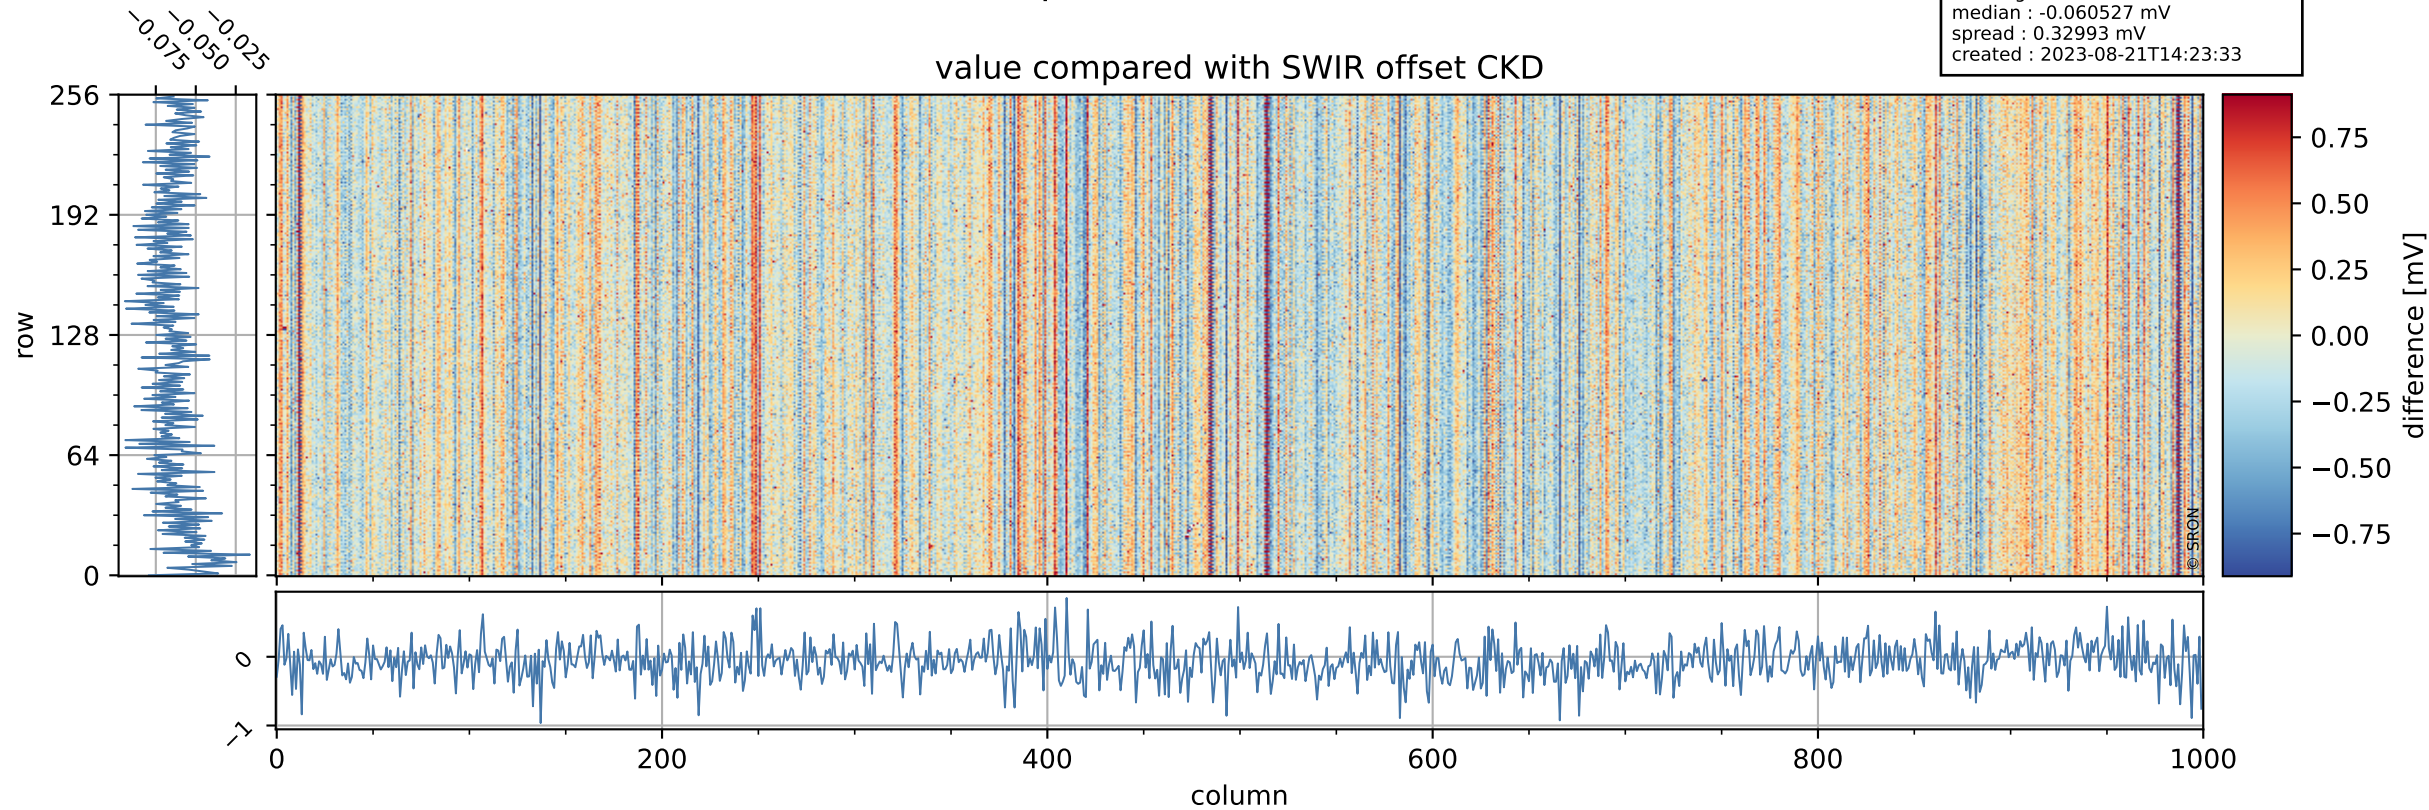

## value detector map

# Tropomi SWIR offset (official)

orbits : 18 in [7567, 7612]  
coverage : 2019-03-30 / 2019-04-02  
median : 34.66  $\mu\text{V}$   
spread : 20.278  $\mu\text{V}$   
created : 2023-08-21T14:23:33

# Tropomi SWIR offset (official) ground-tracks of Sentinel-5P

orbits : 18 in [7567, 7612]  
coverage : 2019-03-30 / 2019-04-02  
created : 2023-08-21T14:23:33

# Tropomi SWIR offset (official)

orbits : [2827, 7612]  
coverage : 2018-04-30 / 2019-04-02  
created : 2023-08-21T14:23:34