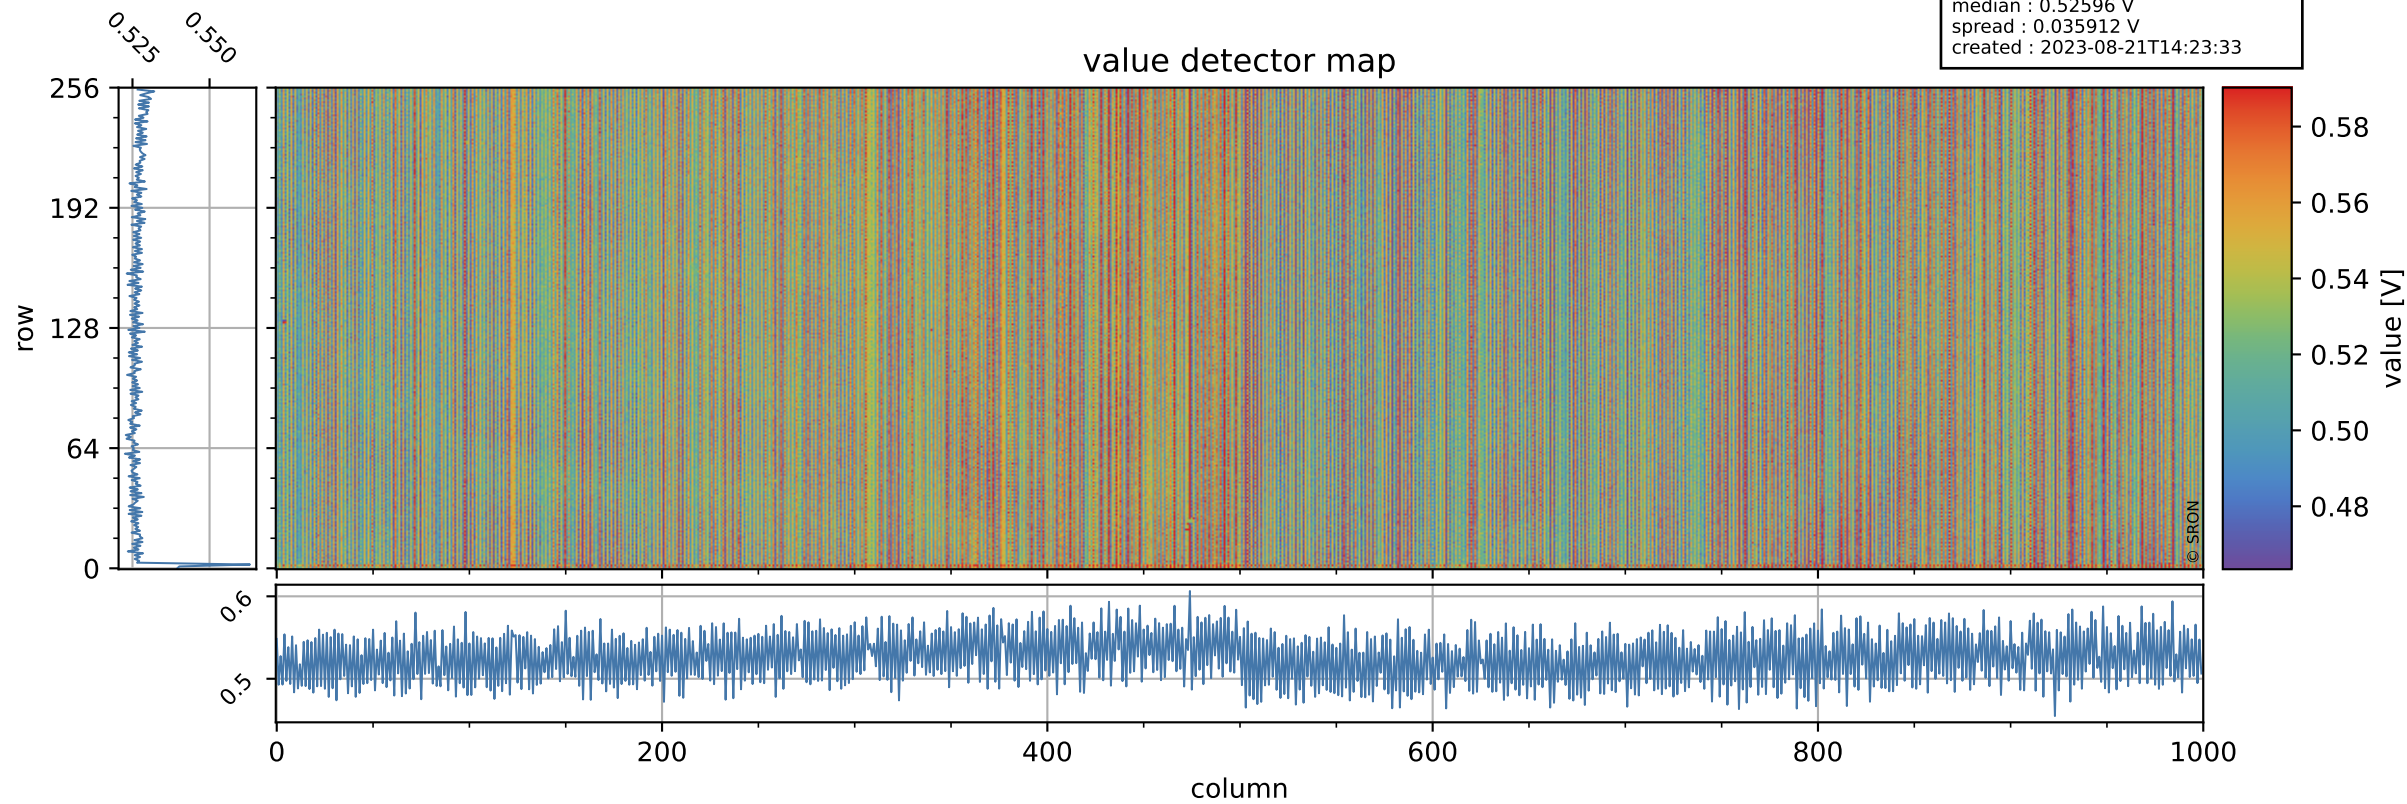

# Tropomi SWIR offset (official)

orbits : 18 in [7567, 7612]  
coverage : 2019-03-30 / 2019-04-02  
median : 0.52596 V  
spread : 0.035912 V  
created : 2023-08-21T14:23:33

## value detector map

# Tropomi SWIR offset (official)

orbits : 18 in [7567, 7612]  
coverage : 2019-03-30 / 2019-04-02  
median : 34.66  $\mu\text{V}$   
spread : 20.278  $\mu\text{V}$   
created : 2023-08-21T14:23:33

# Tropomi SWIR offset (official) ground-tracks of Sentinel-5P

orbits : 18 in [7567, 7612]  
coverage : 2019-03-30 / 2019-04-02  
created : 2023-08-21T14:23:33