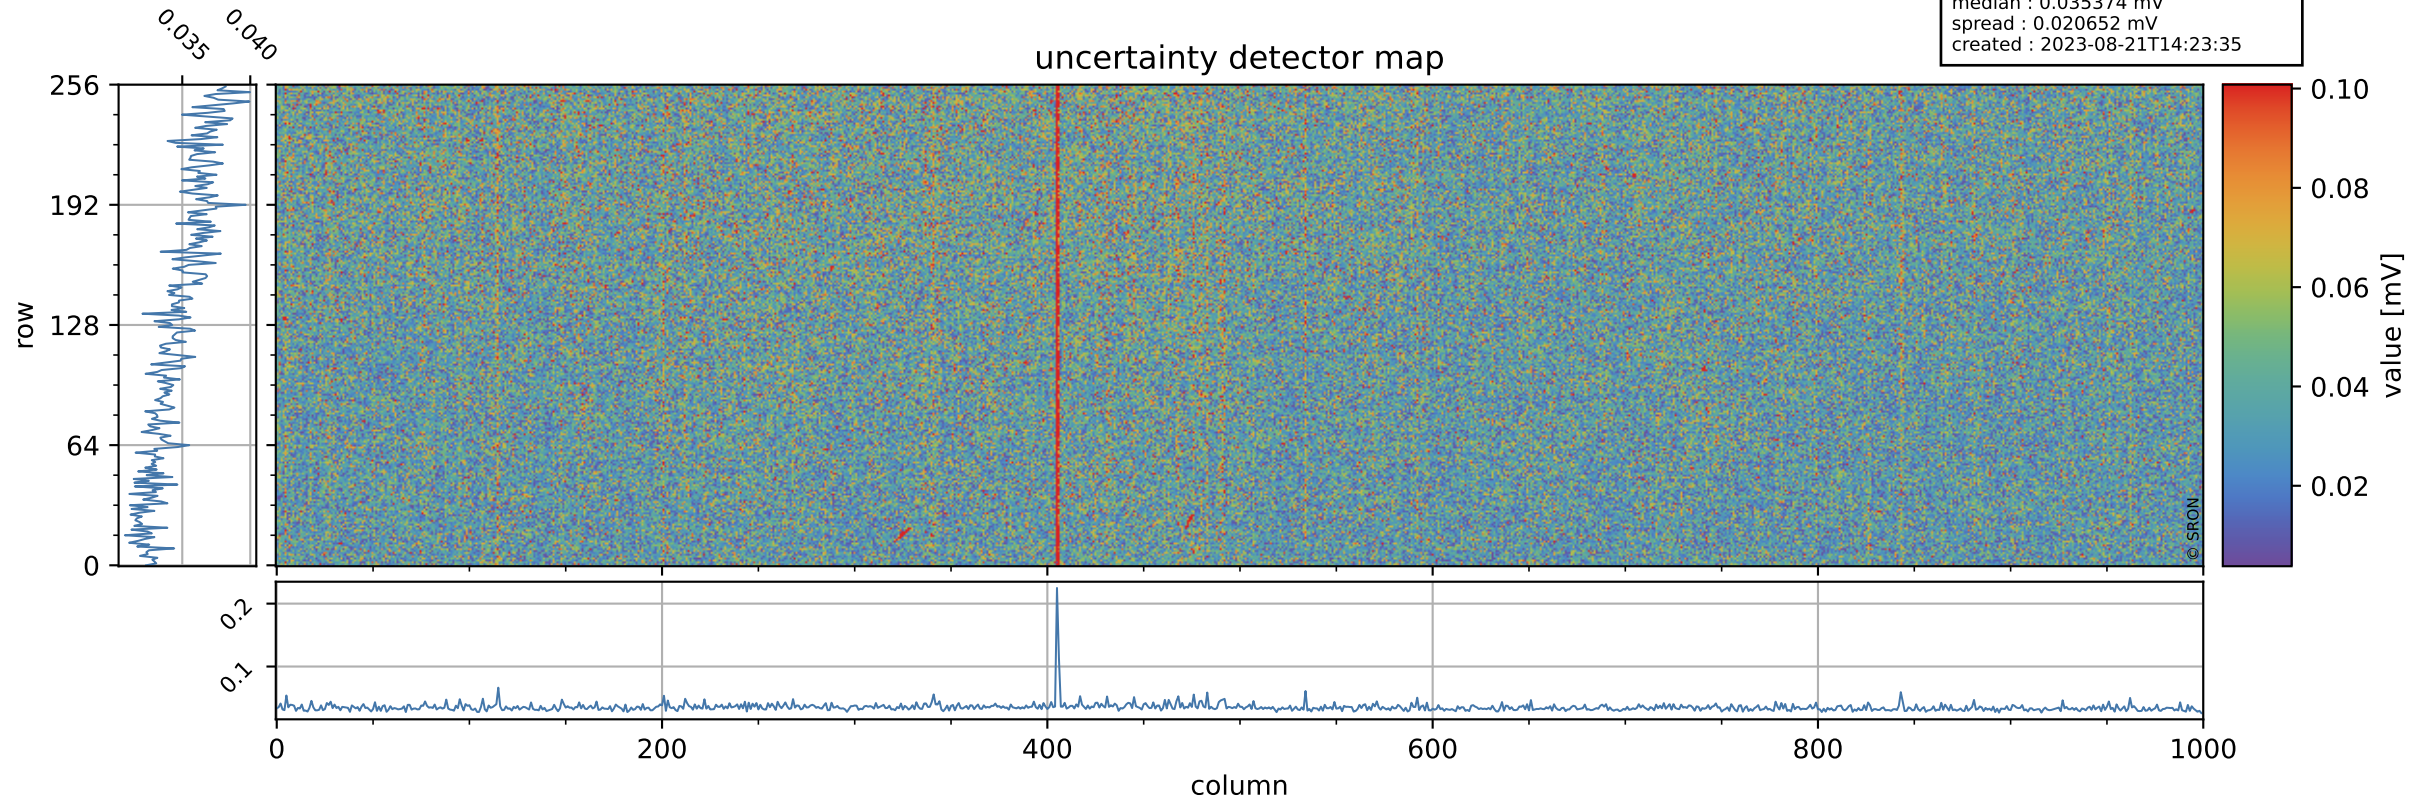

Tropomi SWIR offset (official)

orbits : 18 in [7582, 7627]
coverage : 2019-03-31 / 2019-04-03
median : 0.52597 V
spread : 0.03591 V
created : 2023-08-21T14:23:34

value detector map

Tropomi SWIR offset (official)

orbits : 18 in [7582, 7627]
coverage : 2019-03-31 / 2019-04-03
median : 0.035374 mV
spread : 0.020652 mV
created : 2023-08-21T14:23:35

Tropomi SWIR offset (official)

orbits : 18 in [7582, 7627]
coverage : 2019-03-31 / 2019-04-03
median : -0.055765 mV
spread : 0.33011 mV
created : 2023-08-21T14:23:35

value compared with SWIR offset CKD

Tropomi SWIR offset (official) ground-tracks of Sentinel-5P

orbits : 18 in [7582, 7627]
coverage : 2019-03-31 / 2019-04-03
created : 2023-08-21T14:23:35

Tropomi SWIR offset (official)

orbits : [2827, 7627]
coverage : 2018-04-30 / 2019-04-03
created : 2023-08-21T14:23:35

trend of detector median & temperatures