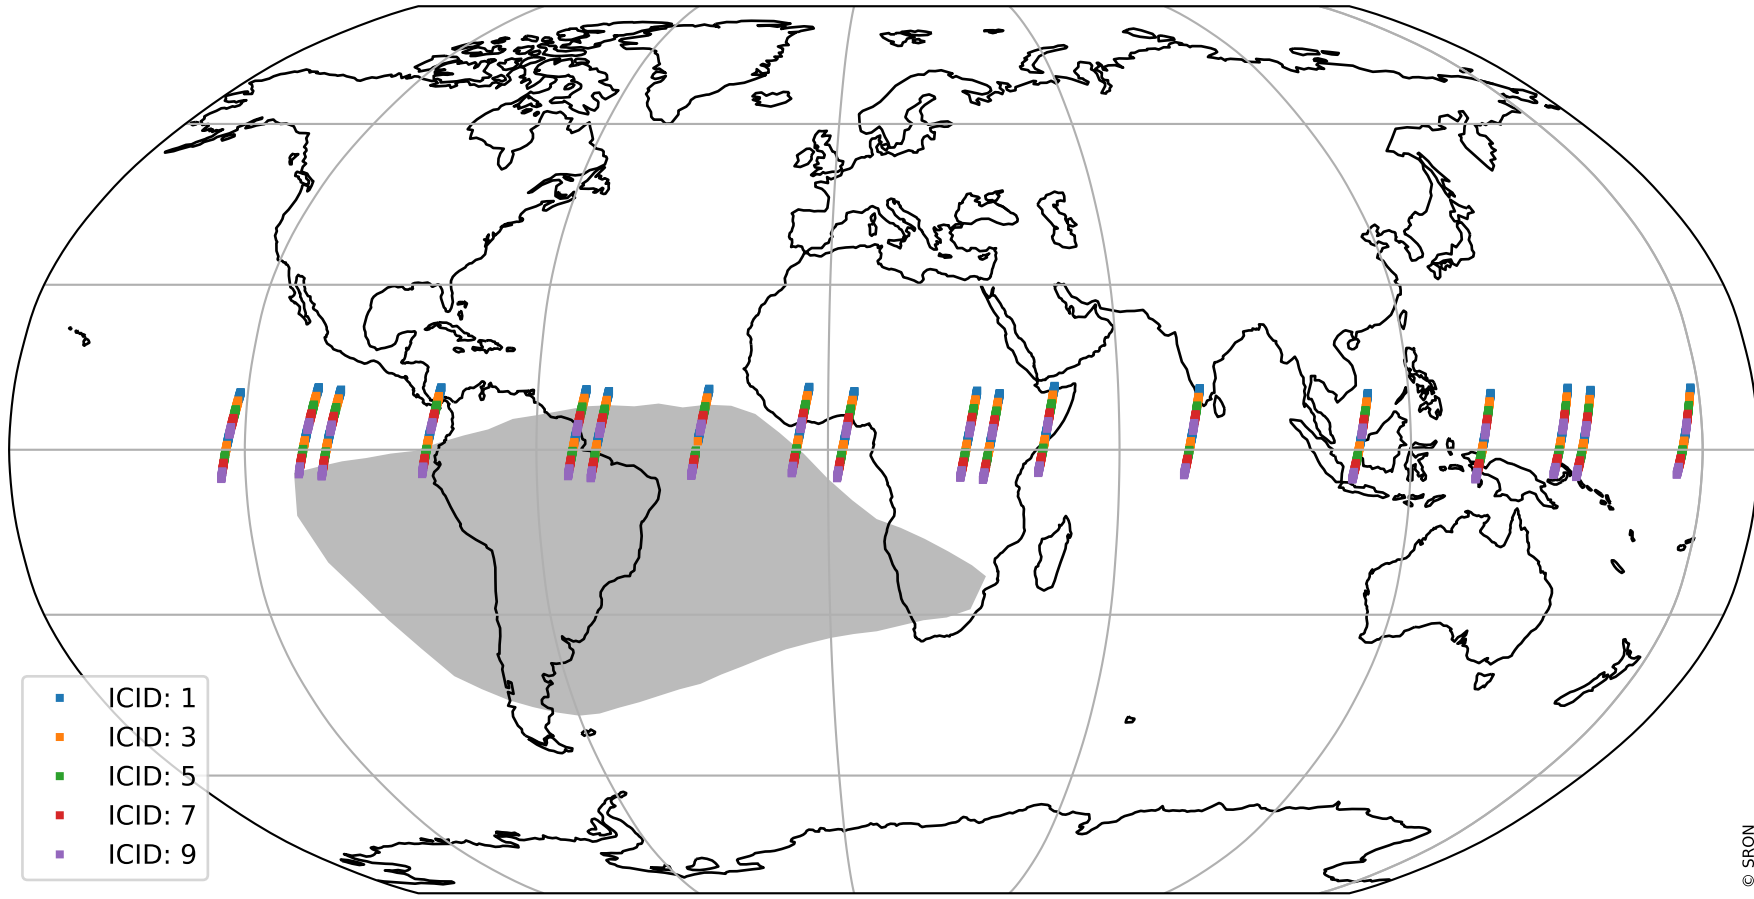

Tropomi SWIR offset (official)

orbits : 18 in [7582, 7627]
coverage : 2019-03-31 / 2019-04-03
median : 0.52597 V
spread : 0.03591 V
created : 2023-08-21T14:23:34

value detector map

Tropomi SWIR offset (official)

orbits : 18 in [7582, 7627]
coverage : 2019-03-31 / 2019-04-03
median : 0.035374 mV
spread : 0.020652 mV
created : 2023-08-21T14:23:35

Tropomi SWIR offset (official)

orbits : 18 in [7582, 7627]
coverage : 2019-03-31 / 2019-04-03
median : -0.055765 mV
spread : 0.33011 mV
created : 2023-08-21T14:23:35

value compared with SWIR offset CKD

Tropomi SWIR offset (official) ground-tracks of Sentinel-5P

orbits : 18 in [7582, 7627]
coverage : 2019-03-31 / 2019-04-03
created : 2023-08-21T14:23:35

Tropomi SWIR offset (official)

orbits : [2827, 7627]
coverage : 2018-04-30 / 2019-04-03
created : 2023-08-21T14:23:35

trend of detector median & temperatures