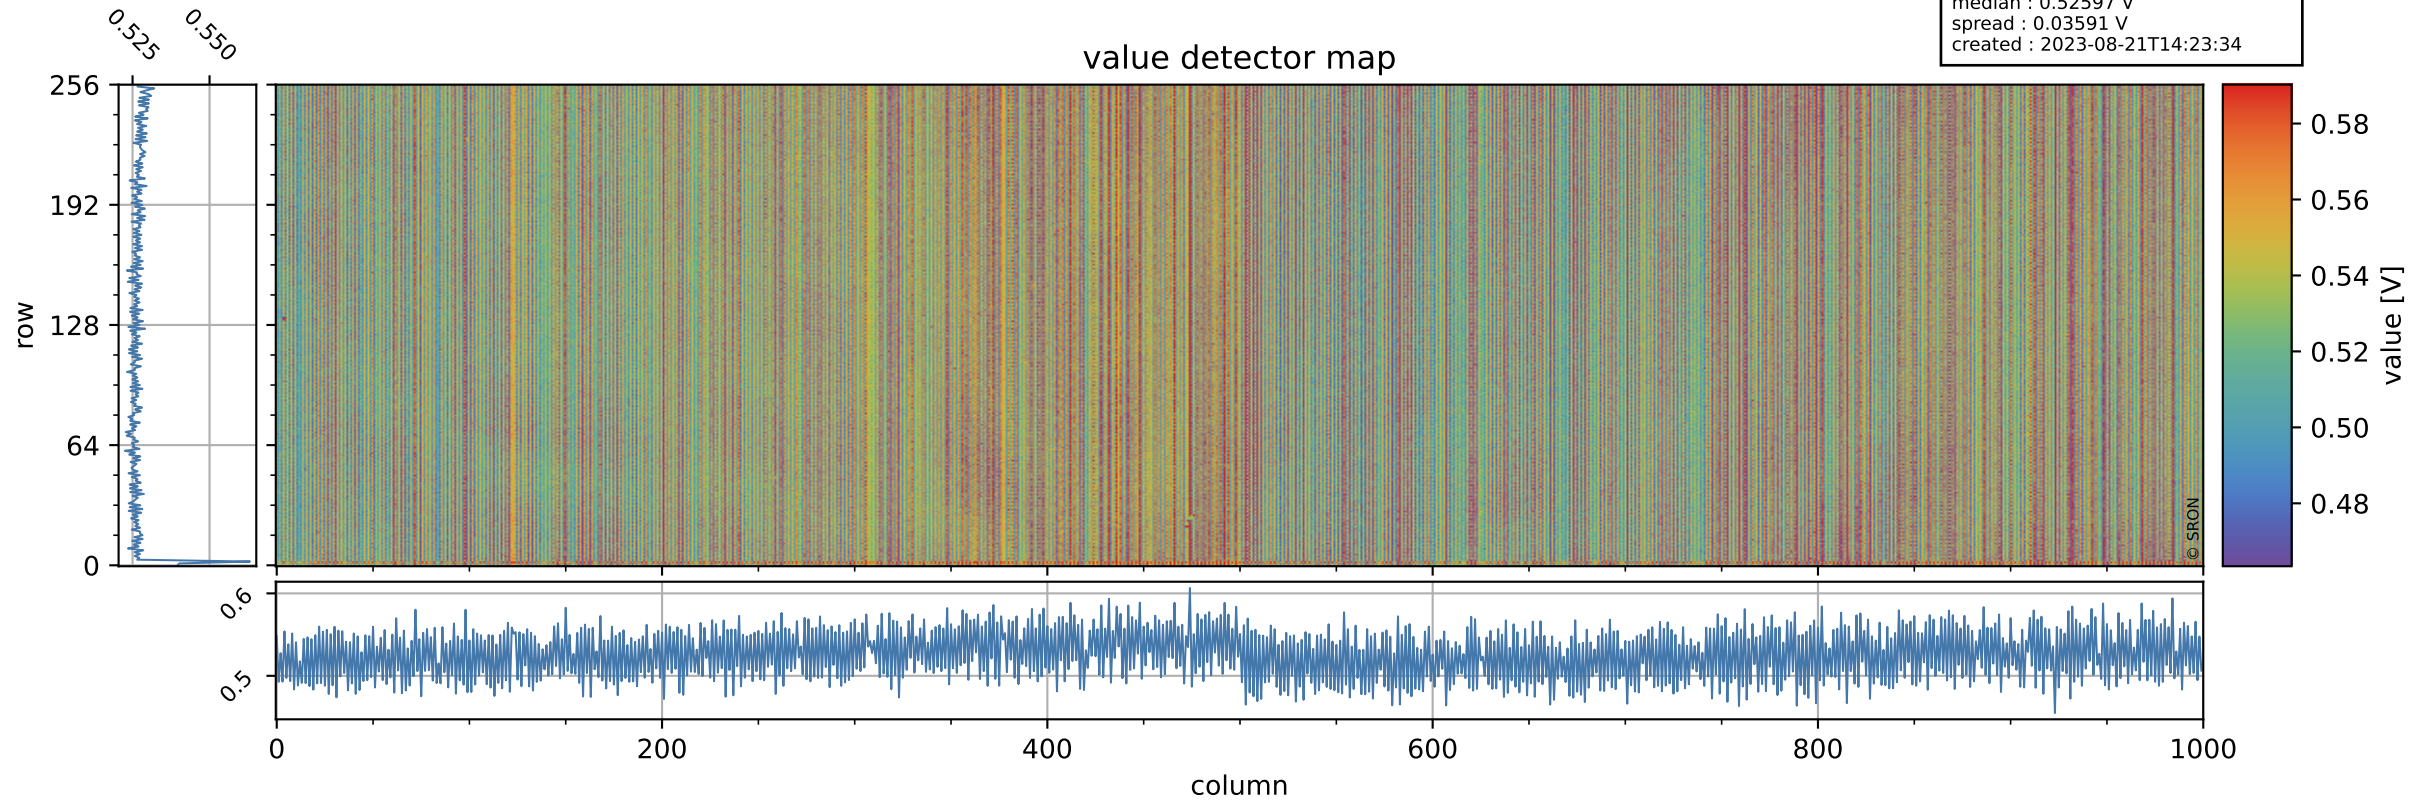

Tropomi SWIR offset (official)

orbits : 18 in [7582, 7627]
coverage : 2019-03-31 / 2019-04-03
median : 0.52597 V
spread : 0.03591 V
created : 2023-08-21T14:23:34

value detector map

Tropomi SWIR offset (official)

orbits : 18 in [7582, 7627]
coverage : 2019-03-31 / 2019-04-03
median : 0.035374 mV
spread : 0.020652 mV
created : 2023-08-21T14:23:35

Tropomi SWIR offset (official)

orbits : 18 in [7582, 7627]
coverage : 2019-03-31 / 2019-04-03
median : -0.055765 mV
spread : 0.33011 mV
created : 2023-08-21T14:23:35

value compared with SWIR offset CKD

Tropomi SWIR offset (official) ground-tracks of Sentinel-5P

orbits : 18 in [7582, 7627]
coverage : 2019-03-31 / 2019-04-03
created : 2023-08-21T14:23:35

Tropomi SWIR offset (official)

orbits : [2827, 7627]
coverage : 2018-04-30 / 2019-04-03
created : 2023-08-21T14:23:35

trend of detector median & temperatures