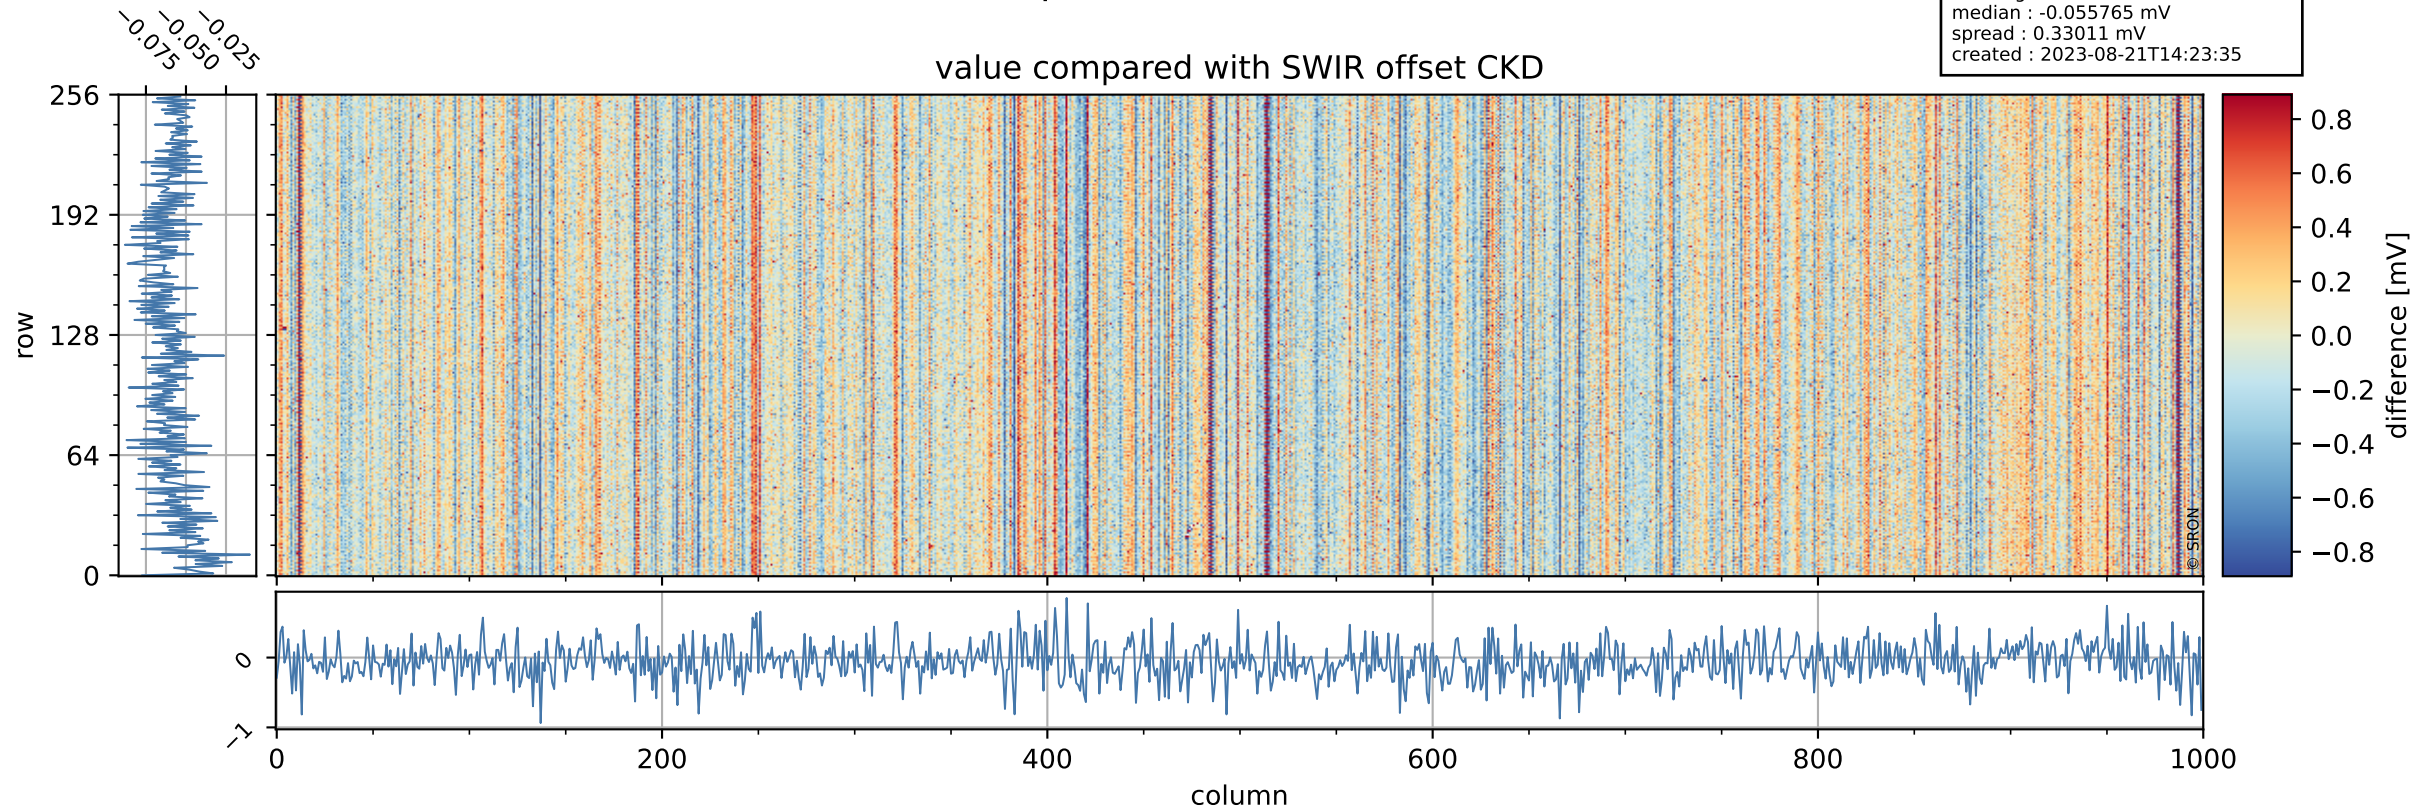

Tropomi SWIR offset (official)

orbits : 18 in [7582, 7627]
coverage : 2019-03-31 / 2019-04-03
median : 0.52597 V
spread : 0.03591 V
created : 2023-08-21T14:23:34

value detector map

Tropomi SWIR offset (official)

orbits : 18 in [7582, 7627]
coverage : 2019-03-31 / 2019-04-03
median : 0.035374 mV
spread : 0.020652 mV
created : 2023-08-21T14:23:35

Tropomi SWIR offset (official)

orbits : 18 in [7582, 7627]
coverage : 2019-03-31 / 2019-04-03
median : -0.055765 mV
spread : 0.33011 mV
created : 2023-08-21T14:23:35

value compared with SWIR offset CKD

Tropomi SWIR offset (official) ground-tracks of Sentinel-5P

orbits : 18 in [7582, 7627]
coverage : 2019-03-31 / 2019-04-03
created : 2023-08-21T14:23:35

Tropomi SWIR offset (official)

orbits : [2827, 7627]
coverage : 2018-04-30 / 2019-04-03
created : 2023-08-21T14:23:35

trend of detector median & temperatures