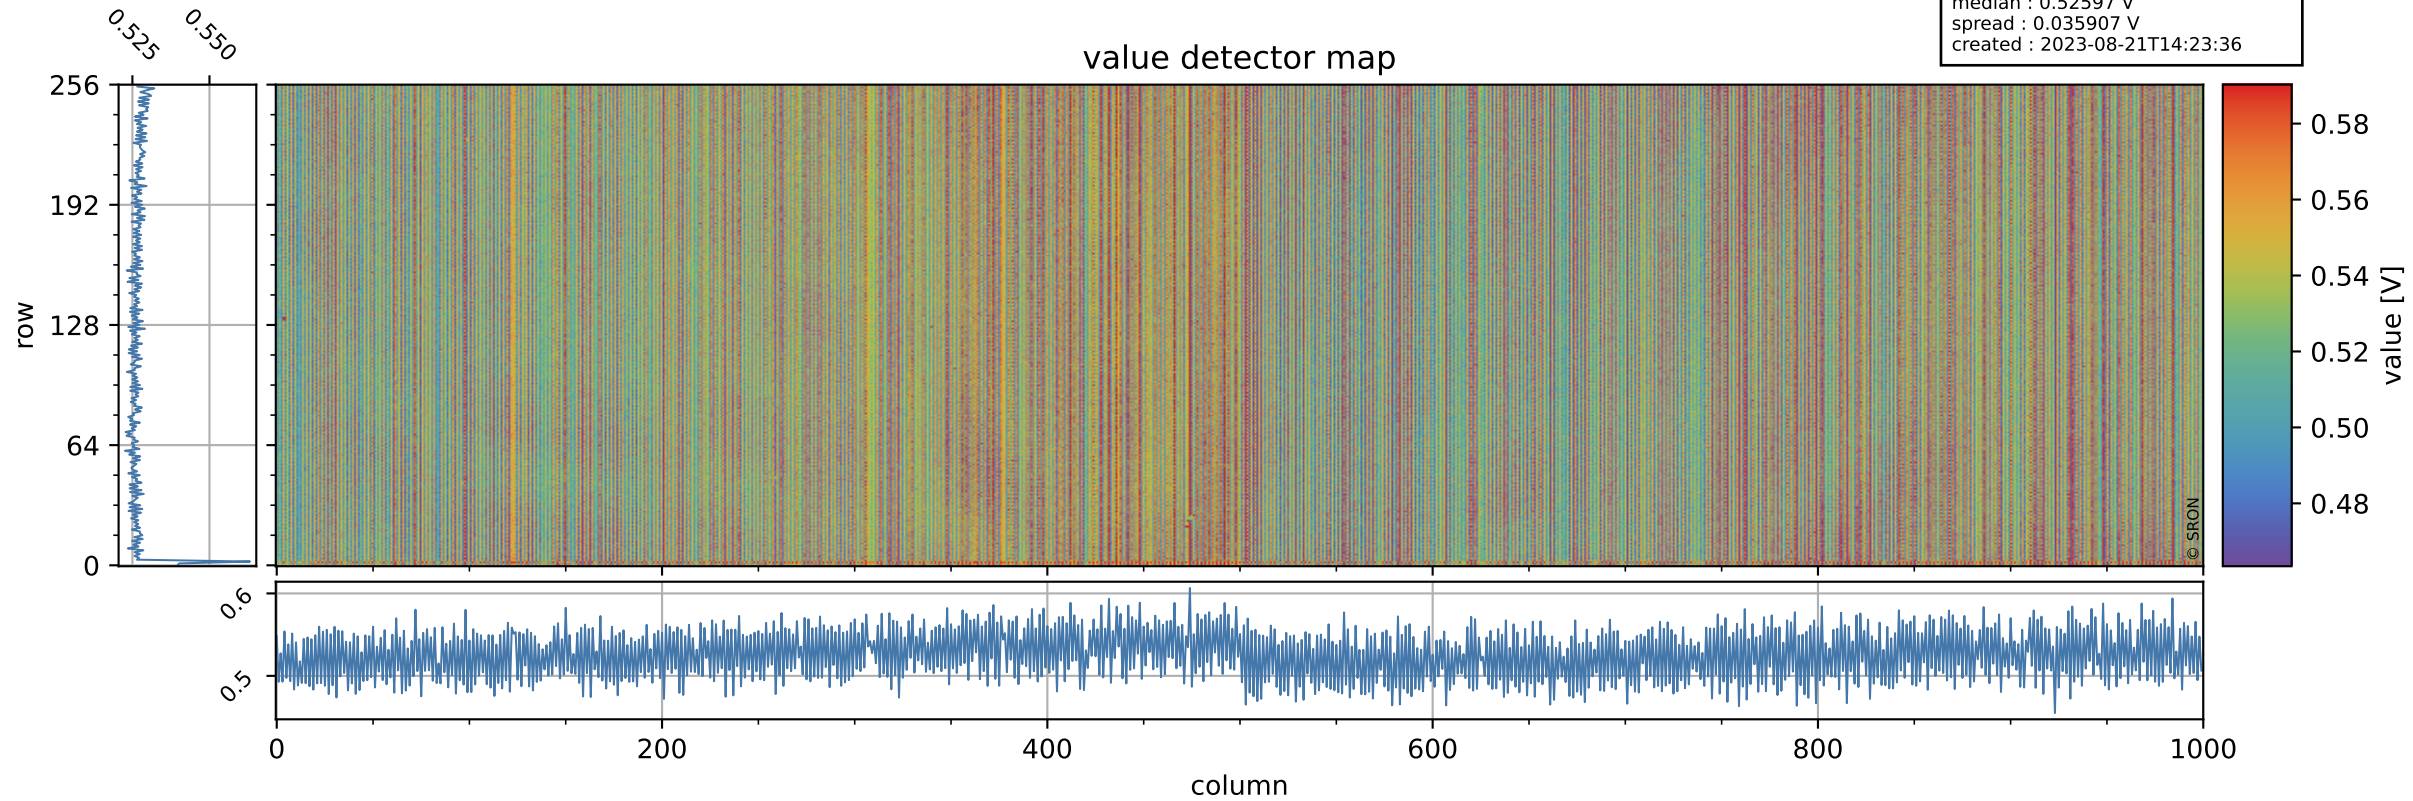

Tropomi SWIR offset (official)

orbits : 17 in [7597, 7642]
coverage : 2019-04-02 / 2019-04-05
median : 0.52597 V
spread : 0.035907 V
created : 2023-08-21T14:23:36

value detector map

Tropomi SWIR offset (official)

orbits : 17 in [7597, 7642]
coverage : 2019-04-02 / 2019-04-05
median : 0.036887 mV
spread : 0.021389 mV
created : 2023-08-21T14:23:36

uncertainty detector map

Tropomi SWIR offset (official)

orbits : 17 in [7597, 7642]
coverage : 2019-04-02 / 2019-04-05
median : -0.04618 mV
spread : 0.32965 mV
created : 2023-08-21T14:23:37

value compared with SWIR offset CKD

Tropomi SWIR offset (official) ground-tracks of Sentinel-5P

orbits : 17 in [7597, 7642]
coverage : 2019-04-02 / 2019-04-05
created : 2023-08-21T14:23:37

Tropomi SWIR offset (official)

orbits : [2827, 7642]
coverage : 2018-04-30 / 2019-04-05
created : 2023-08-21T14:23:37

trend of detector median & temperatures