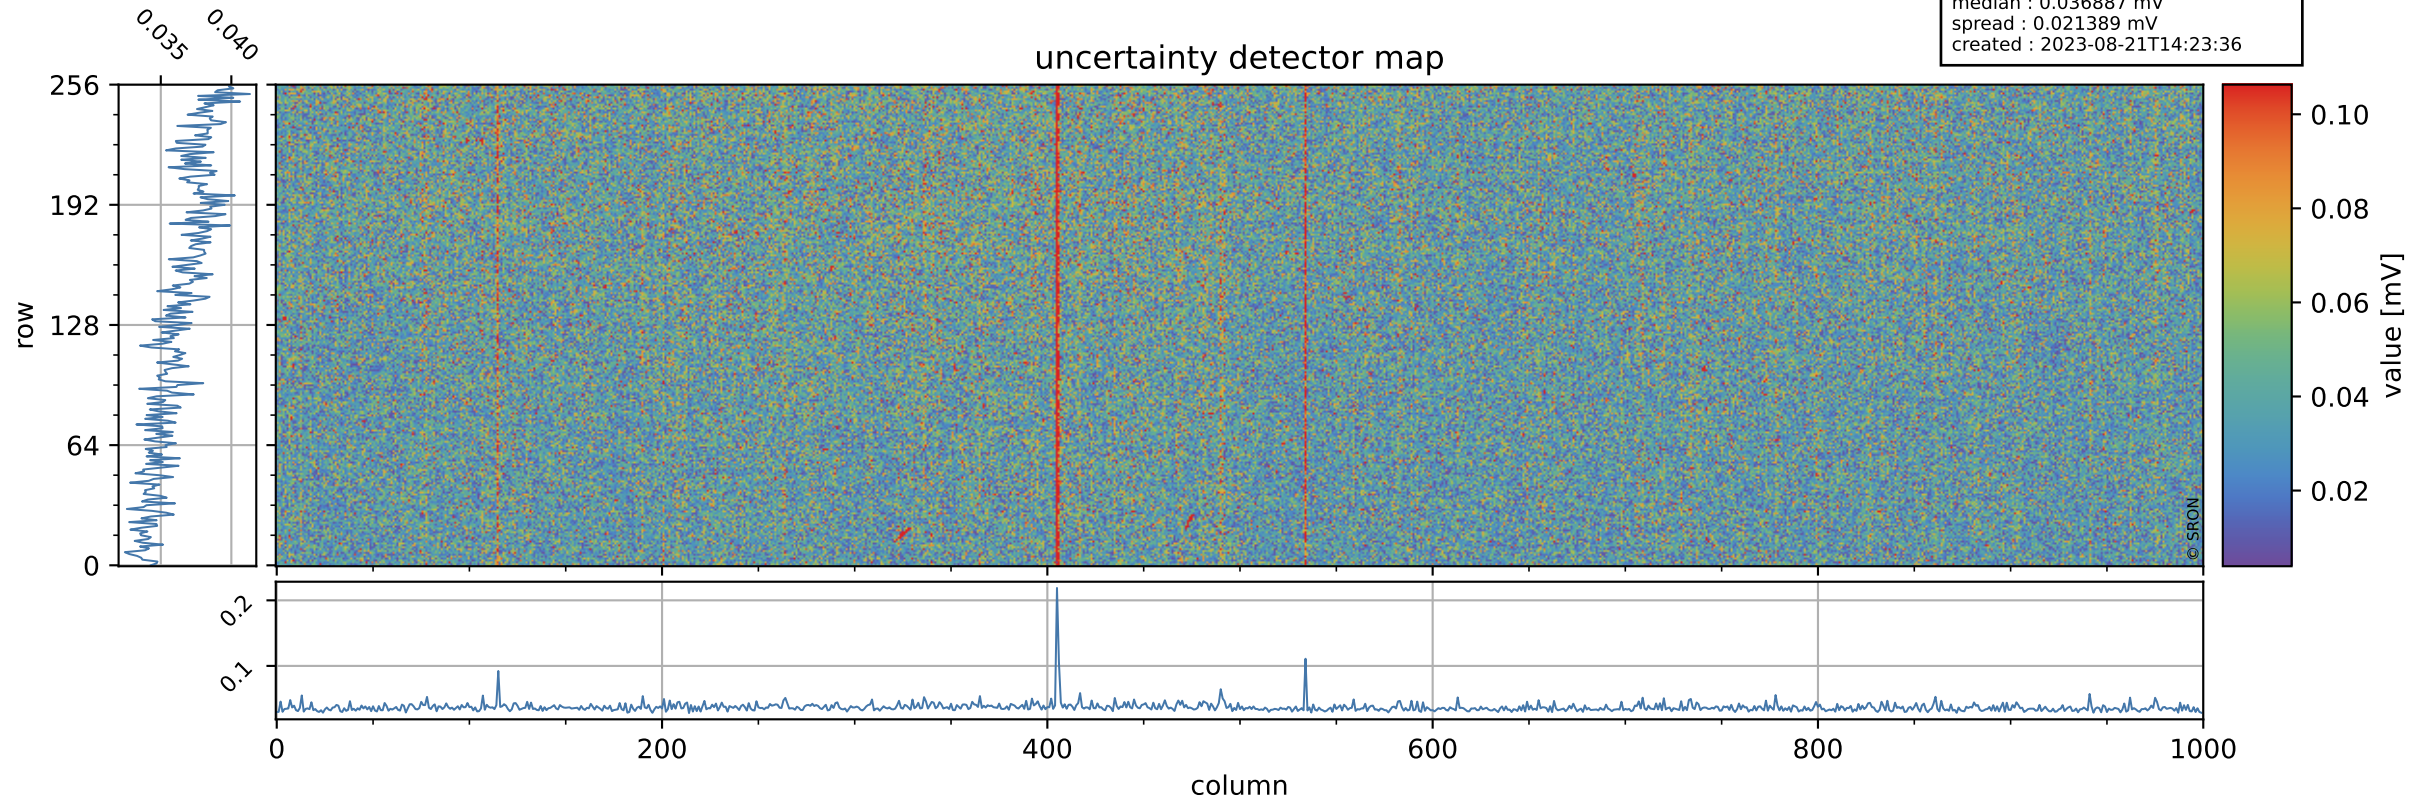

Tropomi SWIR offset (official)

orbits : 17 in [7597, 7642]
coverage : 2019-04-02 / 2019-04-05
median : 0.52597 V
spread : 0.035907 V
created : 2023-08-21T14:23:36

value detector map

Tropomi SWIR offset (official)

orbits : 17 in [7597, 7642]
coverage : 2019-04-02 / 2019-04-05
median : 0.036887 mV
spread : 0.021389 mV
created : 2023-08-21T14:23:36

uncertainty detector map

Tropomi SWIR offset (official)

orbits : 17 in [7597, 7642]
coverage : 2019-04-02 / 2019-04-05
median : -0.04618 mV
spread : 0.32965 mV
created : 2023-08-21T14:23:37

value compared with SWIR offset CKD

Tropomi SWIR offset (official) ground-tracks of Sentinel-5P

orbits : 17 in [7597, 7642]
coverage : 2019-04-02 / 2019-04-05
created : 2023-08-21T14:23:37

Tropomi SWIR offset (official)

orbits : [2827, 7642]
coverage : 2018-04-30 / 2019-04-05
created : 2023-08-21T14:23:37

trend of detector median & temperatures