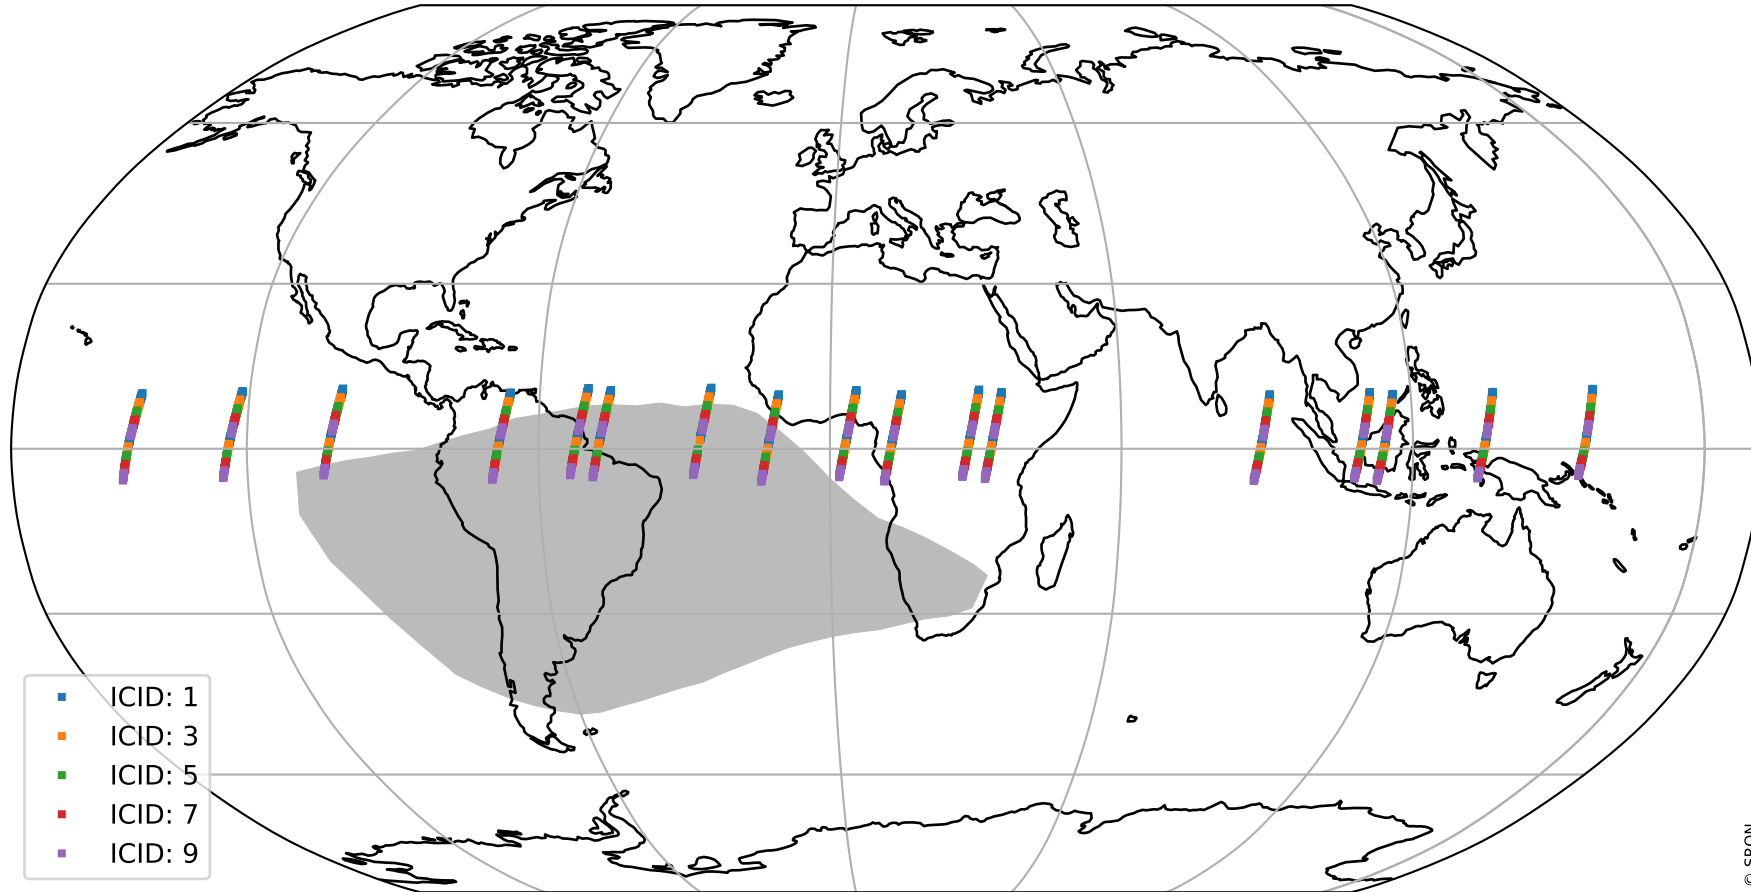

Tropomi SWIR offset (official)

orbits : 17 in [7597, 7642]
coverage : 2019-04-02 / 2019-04-05
median : 0.52597 V
spread : 0.035907 V
created : 2023-08-21T14:23:36

value detector map

Tropomi SWIR offset (official)

orbits : 17 in [7597, 7642]
coverage : 2019-04-02 / 2019-04-05
median : 0.036887 mV
spread : 0.021389 mV
created : 2023-08-21T14:23:36

uncertainty detector map

Tropomi SWIR offset (official)

orbits : 17 in [7597, 7642]
coverage : 2019-04-02 / 2019-04-05
median : -0.04618 mV
spread : 0.32965 mV
created : 2023-08-21T14:23:37

value compared with SWIR offset CKD

Tropomi SWIR offset (official) ground-tracks of Sentinel-5P

orbits : 17 in [7597, 7642]
coverage : 2019-04-02 / 2019-04-05
created : 2023-08-21T14:23:37

Tropomi SWIR offset (official)

orbits : [2827, 7642]
coverage : 2018-04-30 / 2019-04-05
created : 2023-08-21T14:23:37

trend of detector median & temperatures