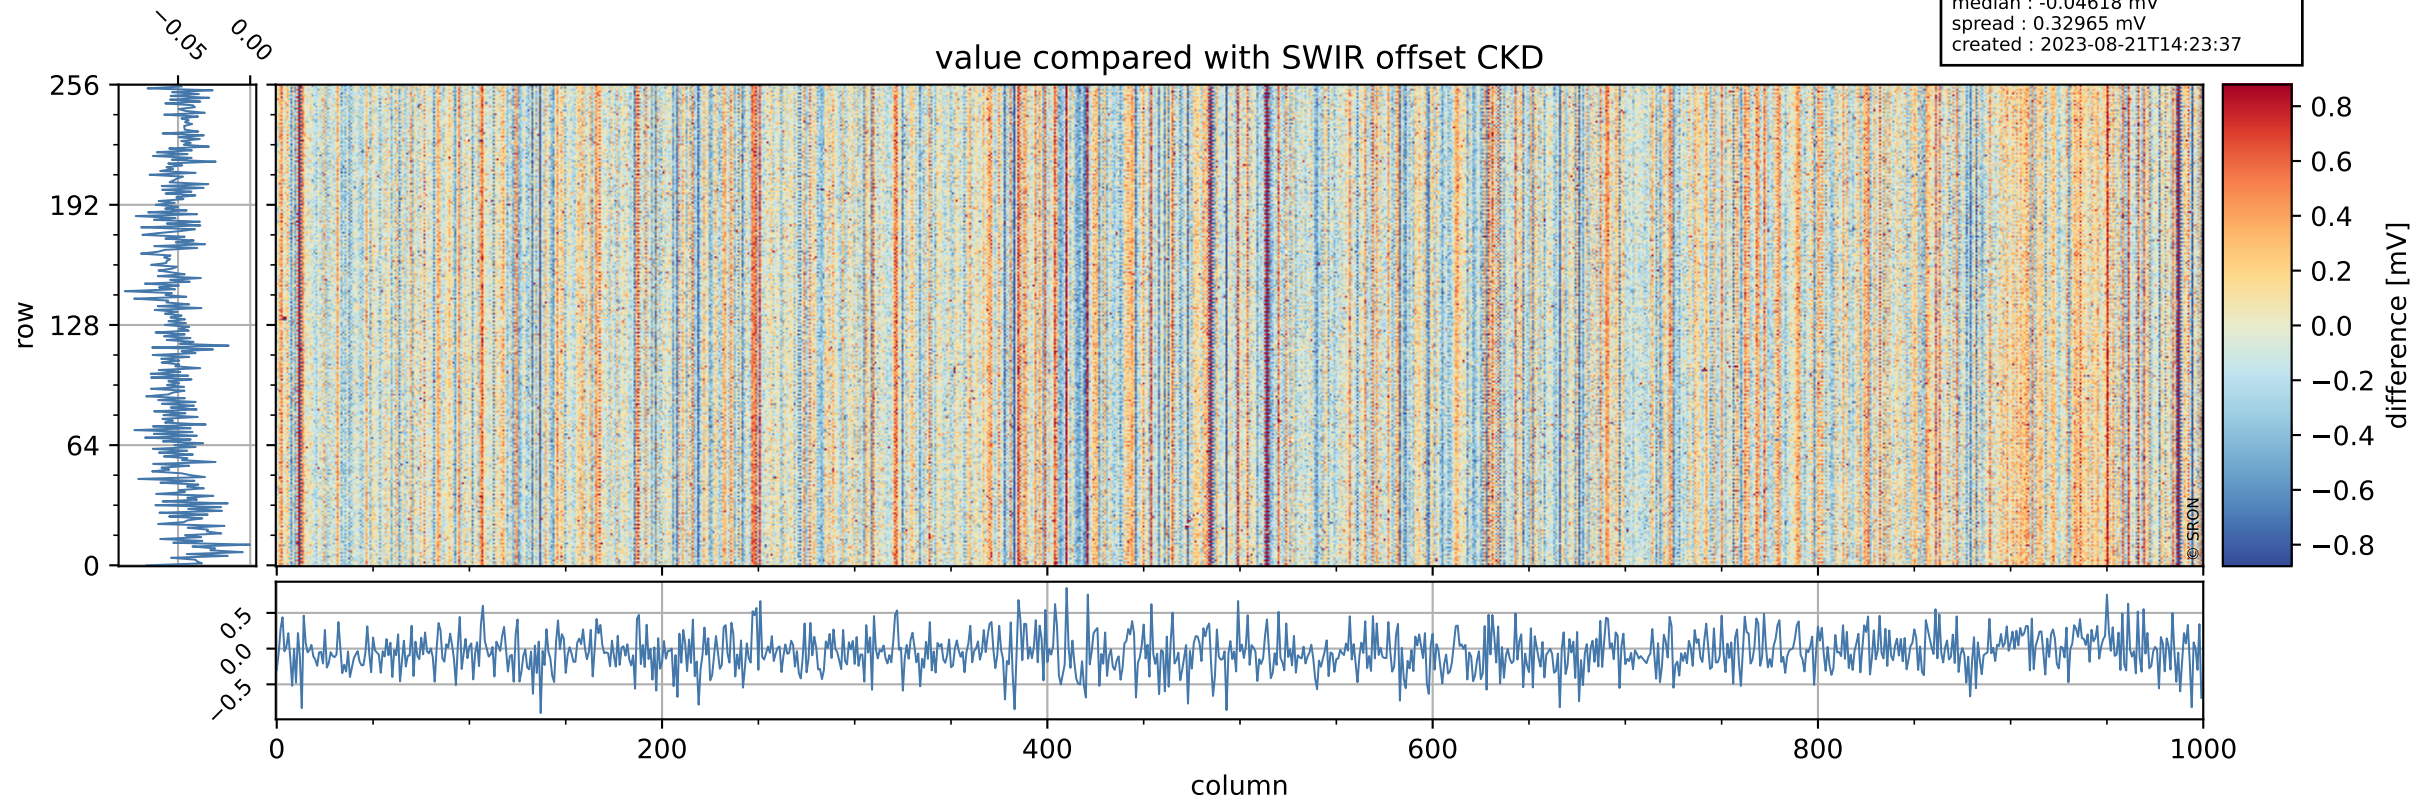

Tropomi SWIR offset (official)

orbits : 17 in [7597, 7642]
coverage : 2019-04-02 / 2019-04-05
median : 0.52597 V
spread : 0.035907 V
created : 2023-08-21T14:23:36

value detector map

Tropomi SWIR offset (official)

orbits : 17 in [7597, 7642]
coverage : 2019-04-02 / 2019-04-05
median : 0.036887 mV
spread : 0.021389 mV
created : 2023-08-21T14:23:36

uncertainty detector map

Tropomi SWIR offset (official)

orbits : 17 in [7597, 7642]
coverage : 2019-04-02 / 2019-04-05
median : -0.04618 mV
spread : 0.32965 mV
created : 2023-08-21T14:23:37

value compared with SWIR offset CKD

Tropomi SWIR offset (official) ground-tracks of Sentinel-5P

orbits : 17 in [7597, 7642]
coverage : 2019-04-02 / 2019-04-05
created : 2023-08-21T14:23:37

Tropomi SWIR offset (official)

orbits : [2827, 7642]
coverage : 2018-04-30 / 2019-04-05
created : 2023-08-21T14:23:37

trend of detector median & temperatures