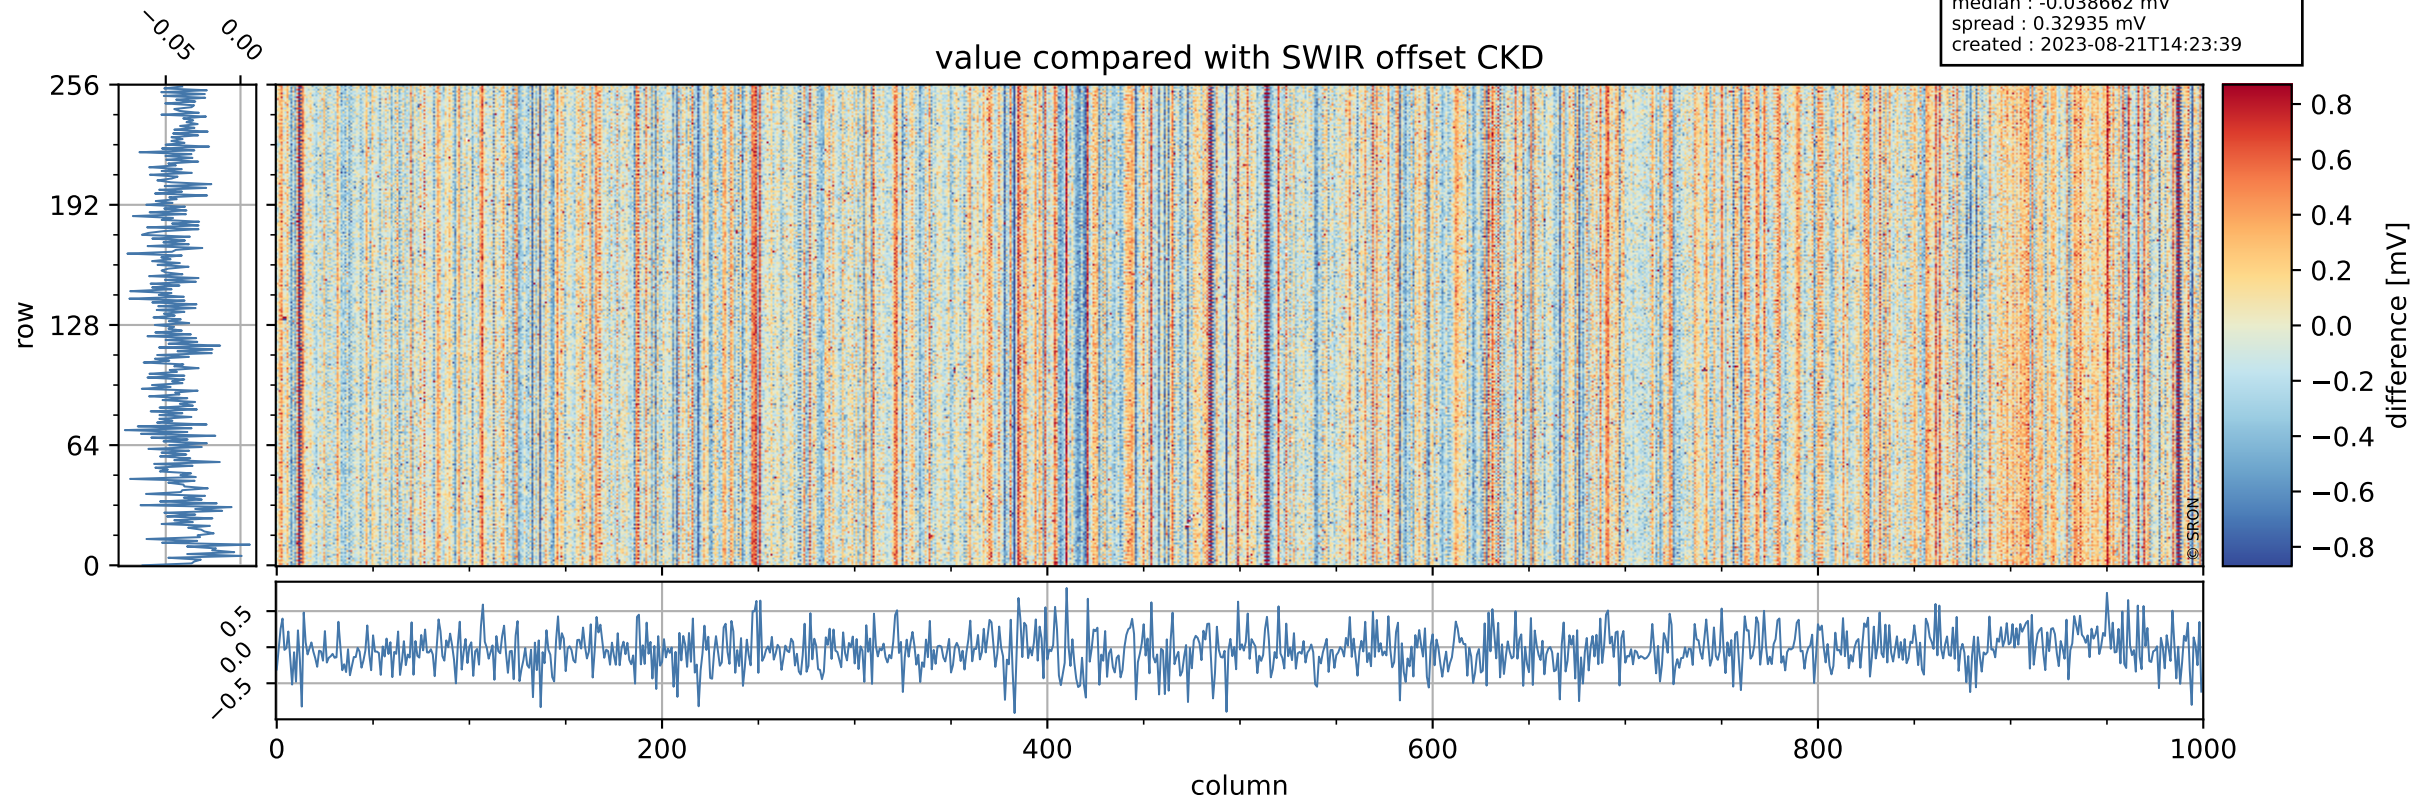

Tropomi SWIR offset (official)

orbits : 19 in [7612, 7657]
coverage : 2019-04-02 / 2019-04-06
median : 0.52598 V
spread : 0.035905 V
created : 2023-08-21T14:23:38

value detector map

Tropomi SWIR offset (official)

orbits : 19 in [7612, 7657]
coverage : 2019-04-02 / 2019-04-06
median : 32.616 μV
spread : 19.407 μV
created : 2023-08-21T14:23:38

Tropomi SWIR offset (official)

orbits : 19 in [7612, 7657]
coverage : 2019-04-02 / 2019-04-06
median : -0.038662 mV
spread : 0.32935 mV
created : 2023-08-21T14:23:39

value compared with SWIR offset CKD

Tropomi SWIR offset (official) ground-tracks of Sentinel-5P

orbits : 19 in [7612, 7657]
coverage : 2019-04-02 / 2019-04-06
created : 2023-08-21T14:23:39

Tropomi SWIR offset (official)

orbits : [2827, 7657]
coverage : 2018-04-30 / 2019-04-06
created : 2023-08-21T14:23:39

trend of detector median & temperatures