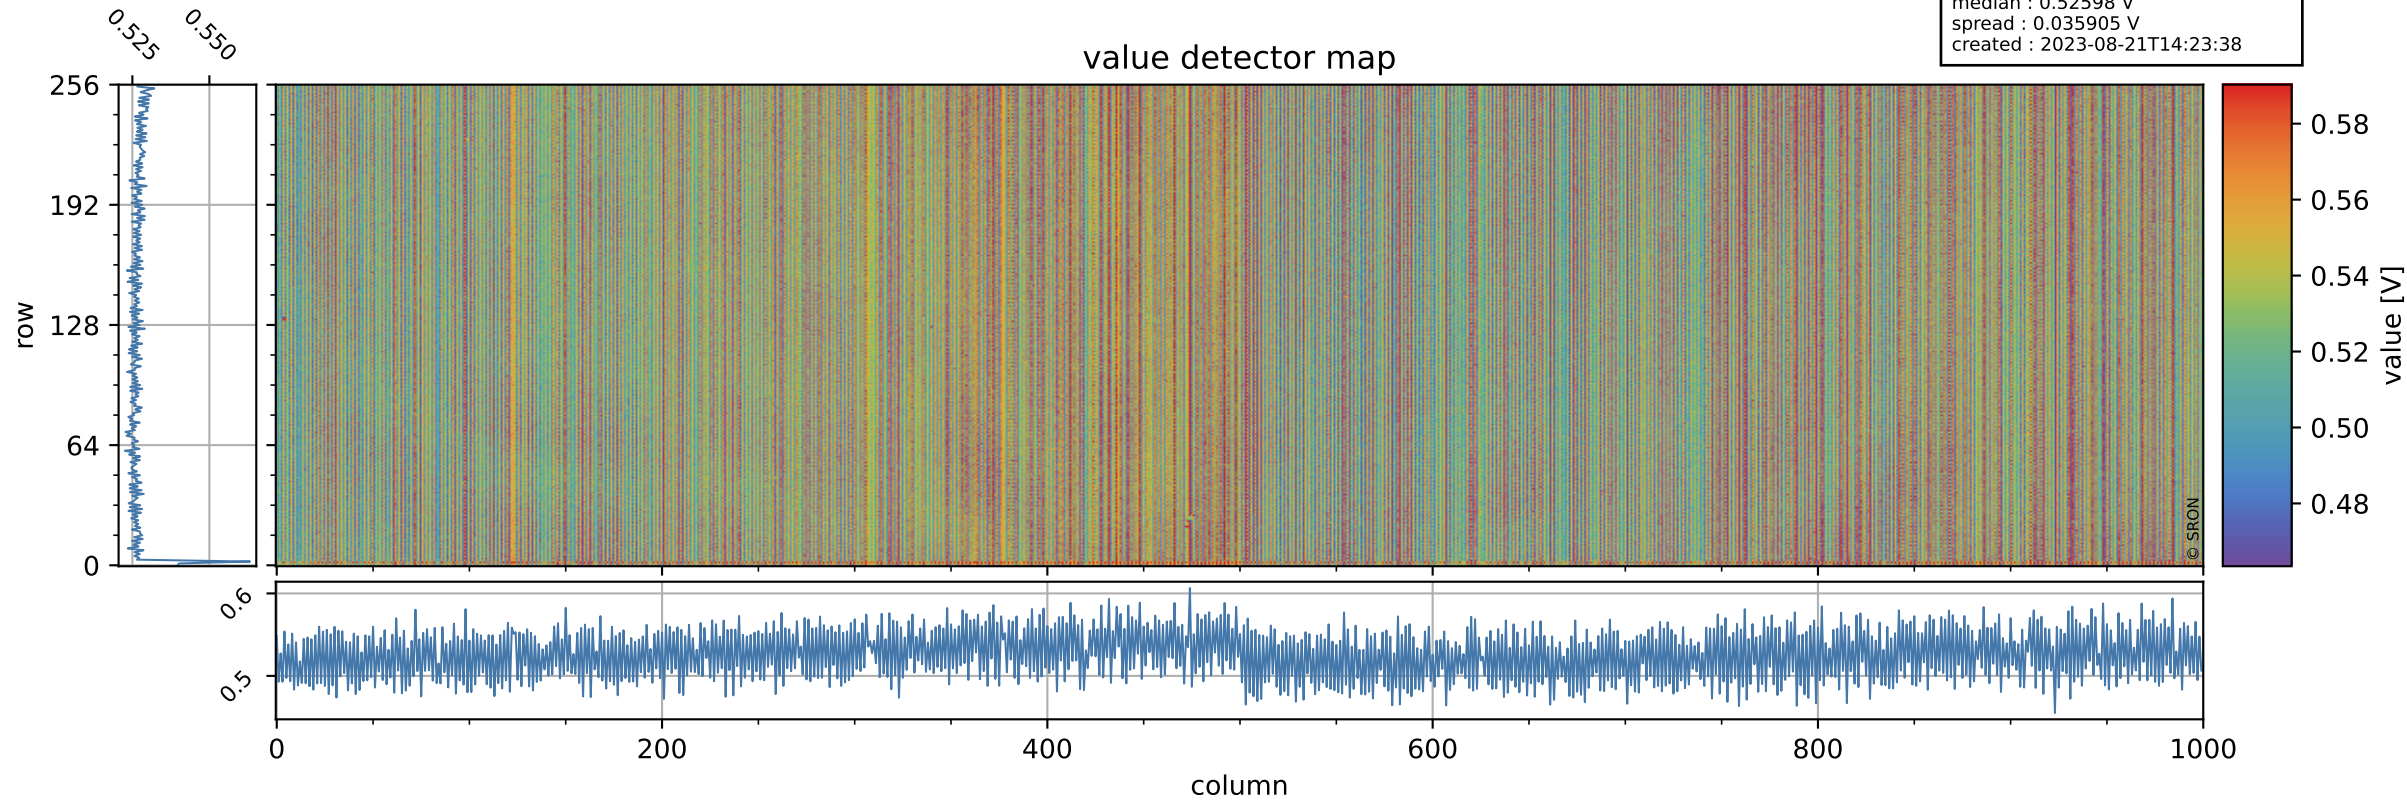

Tropomi SWIR offset (official)

orbits : 19 in [7612, 7657]
coverage : 2019-04-02 / 2019-04-06
median : 0.52598 V
spread : 0.035905 V
created : 2023-08-21T14:23:38

value detector map

Tropomi SWIR offset (official)

orbits : 19 in [7612, 7657]
coverage : 2019-04-02 / 2019-04-06
median : 32.616 μV
spread : 19.407 μV
created : 2023-08-21T14:23:38

Tropomi SWIR offset (official)

orbits : 19 in [7612, 7657]
coverage : 2019-04-02 / 2019-04-06
median : -0.038662 mV
spread : 0.32935 mV
created : 2023-08-21T14:23:39

value compared with SWIR offset CKD

Tropomi SWIR offset (official) ground-tracks of Sentinel-5P

orbits : 19 in [7612, 7657]
coverage : 2019-04-02 / 2019-04-06
created : 2023-08-21T14:23:39

Tropomi SWIR offset (official)

orbits : [2827, 7657]
coverage : 2018-04-30 / 2019-04-06
created : 2023-08-21T14:23:39

trend of detector median & temperatures