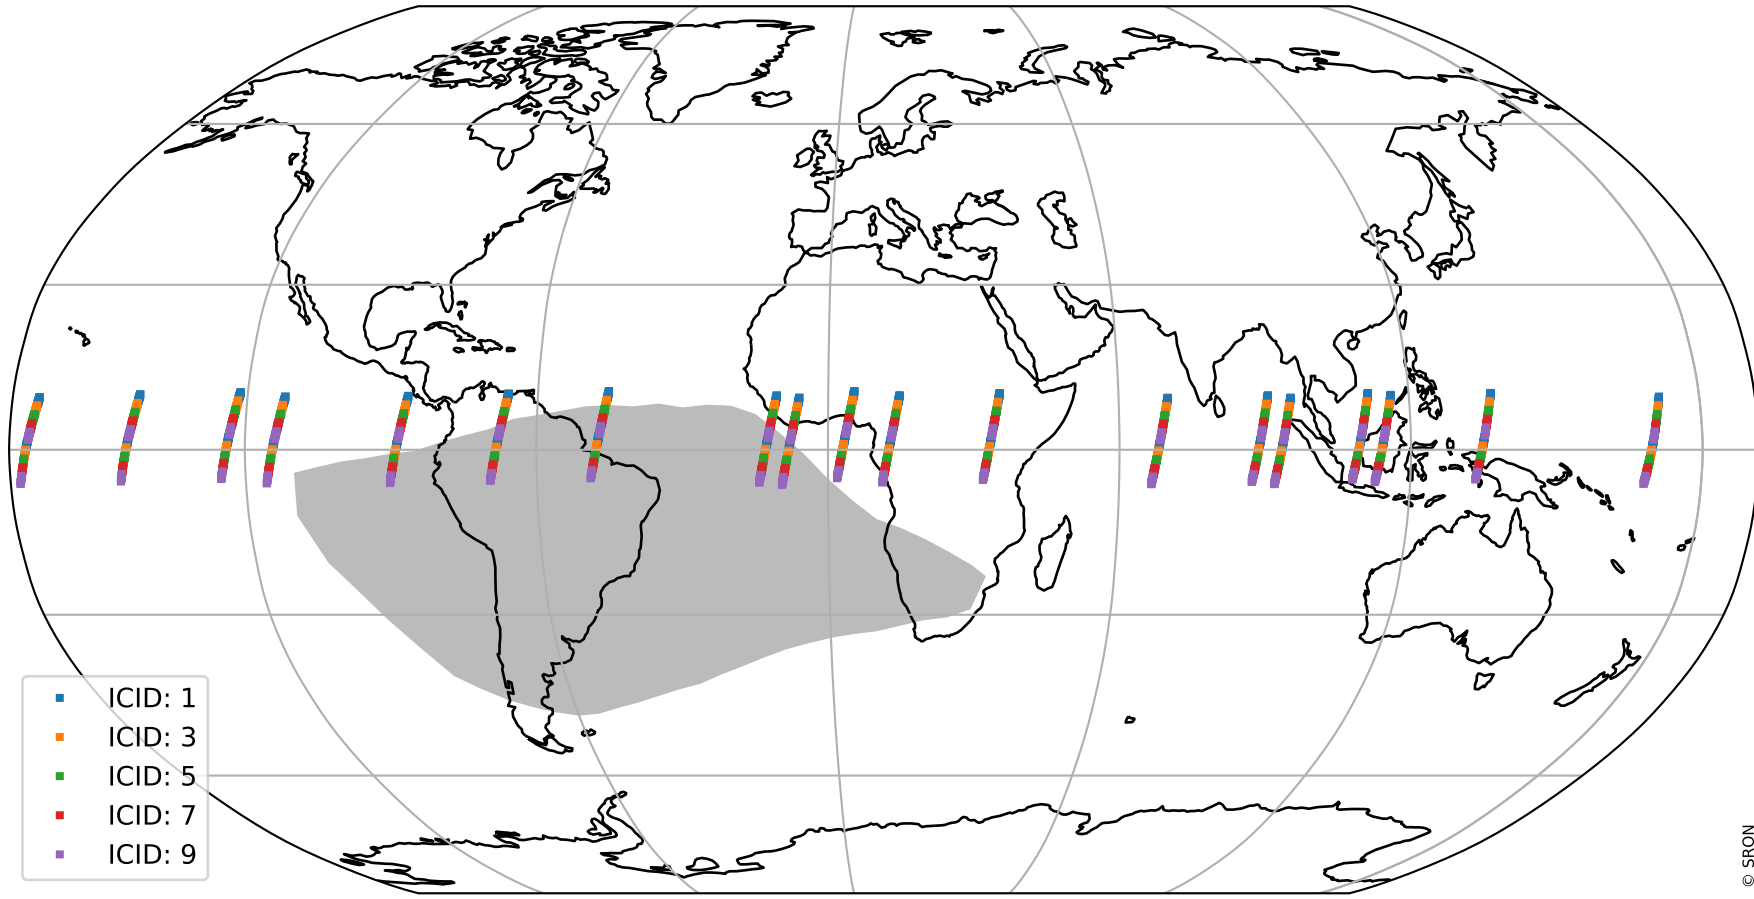

Tropomi SWIR offset (official)

orbits : 19 in [7612, 7657]
coverage : 2019-04-02 / 2019-04-06
median : 0.52598 V
spread : 0.035905 V
created : 2023-08-21T14:23:38

value detector map

Tropomi SWIR offset (official)

orbits : 19 in [7612, 7657]
coverage : 2019-04-02 / 2019-04-06
median : 32.616 μV
spread : 19.407 μV
created : 2023-08-21T14:23:38

Tropomi SWIR offset (official)

orbits : 19 in [7612, 7657]
coverage : 2019-04-02 / 2019-04-06
median : -0.038662 mV
spread : 0.32935 mV
created : 2023-08-21T14:23:39

value compared with SWIR offset CKD

Tropomi SWIR offset (official) ground-tracks of Sentinel-5P

orbits : 19 in [7612, 7657]
coverage : 2019-04-02 / 2019-04-06
created : 2023-08-21T14:23:39

Tropomi SWIR offset (official)

orbits : [2827, 7657]
coverage : 2018-04-30 / 2019-04-06
created : 2023-08-21T14:23:39

trend of detector median & temperatures