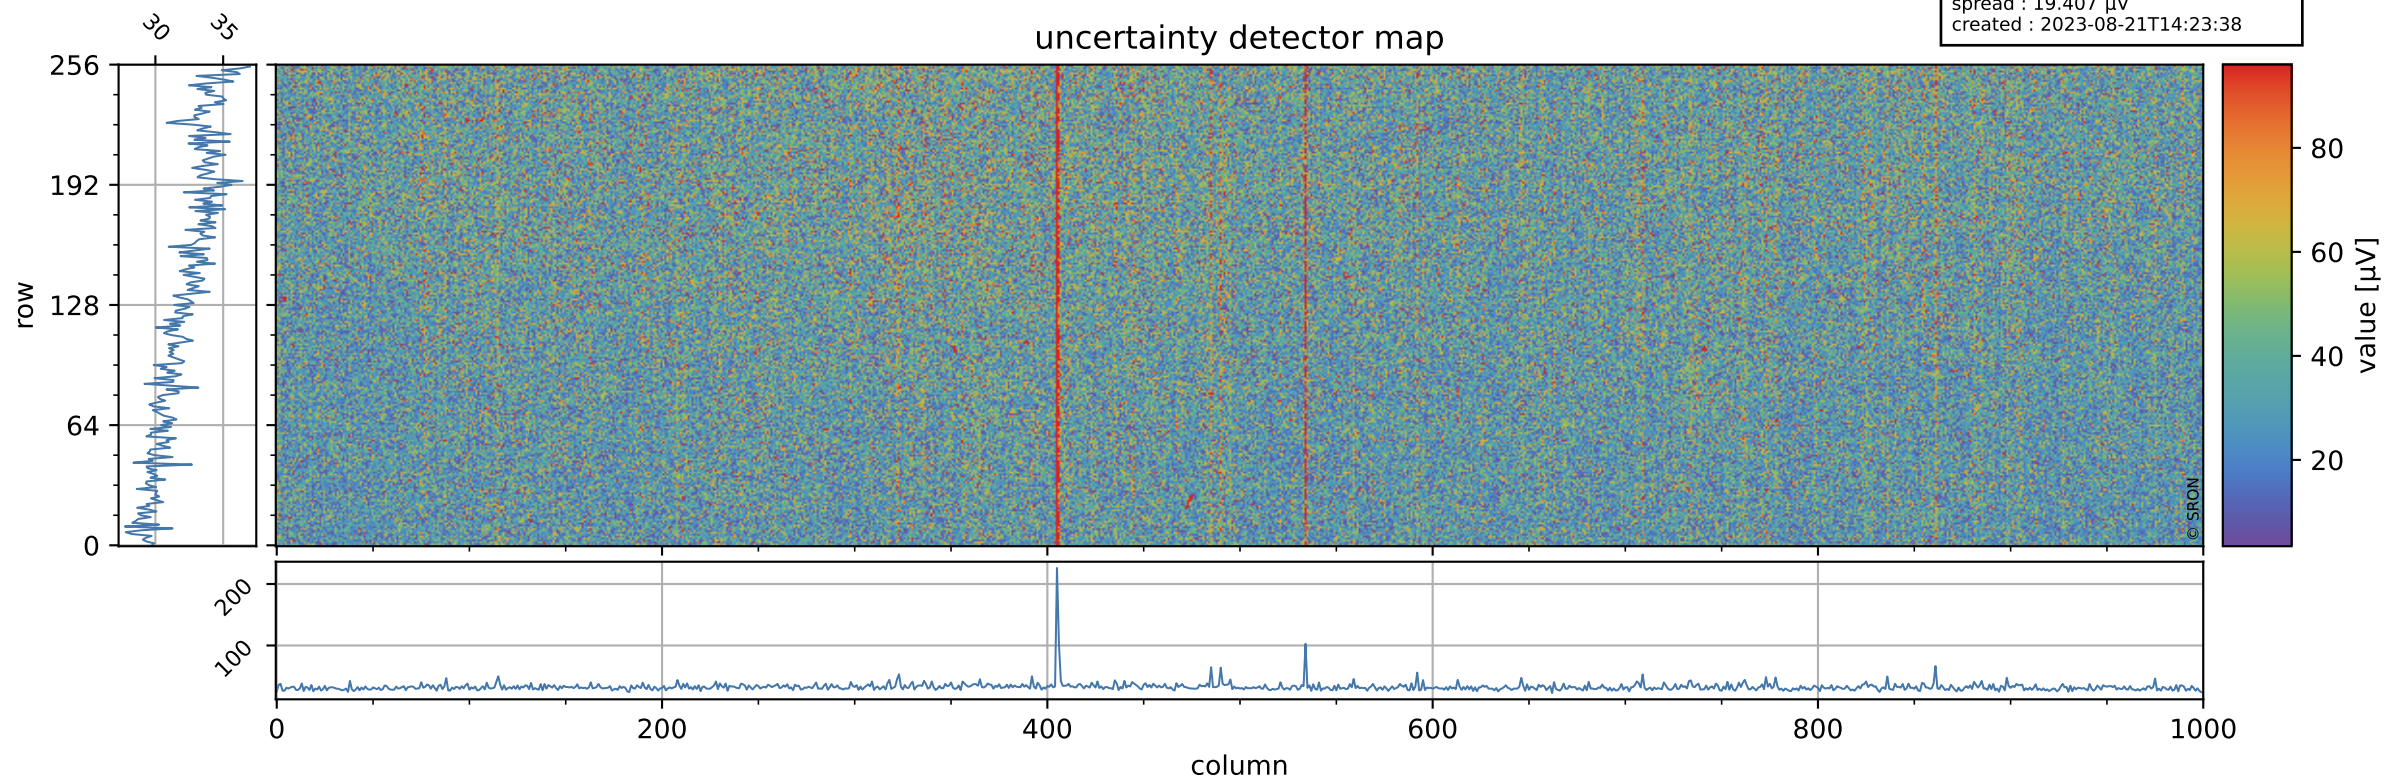

Tropomi SWIR offset (official)

orbits : 19 in [7612, 7657]
coverage : 2019-04-02 / 2019-04-06
median : 0.52598 V
spread : 0.035905 V
created : 2023-08-21T14:23:38

value detector map

Tropomi SWIR offset (official)

orbits : 19 in [7612, 7657]
coverage : 2019-04-02 / 2019-04-06
median : 32.616 μV
spread : 19.407 μV
created : 2023-08-21T14:23:38

Tropomi SWIR offset (official)

orbits : 19 in [7612, 7657]
coverage : 2019-04-02 / 2019-04-06
median : -0.038662 mV
spread : 0.32935 mV
created : 2023-08-21T14:23:39

value compared with SWIR offset CKD

Tropomi SWIR offset (official) ground-tracks of Sentinel-5P

orbits : 19 in [7612, 7657]
coverage : 2019-04-02 / 2019-04-06
created : 2023-08-21T14:23:39

Tropomi SWIR offset (official)

orbits : [2827, 7657]
coverage : 2018-04-30 / 2019-04-06
created : 2023-08-21T14:23:39

trend of detector median & temperatures