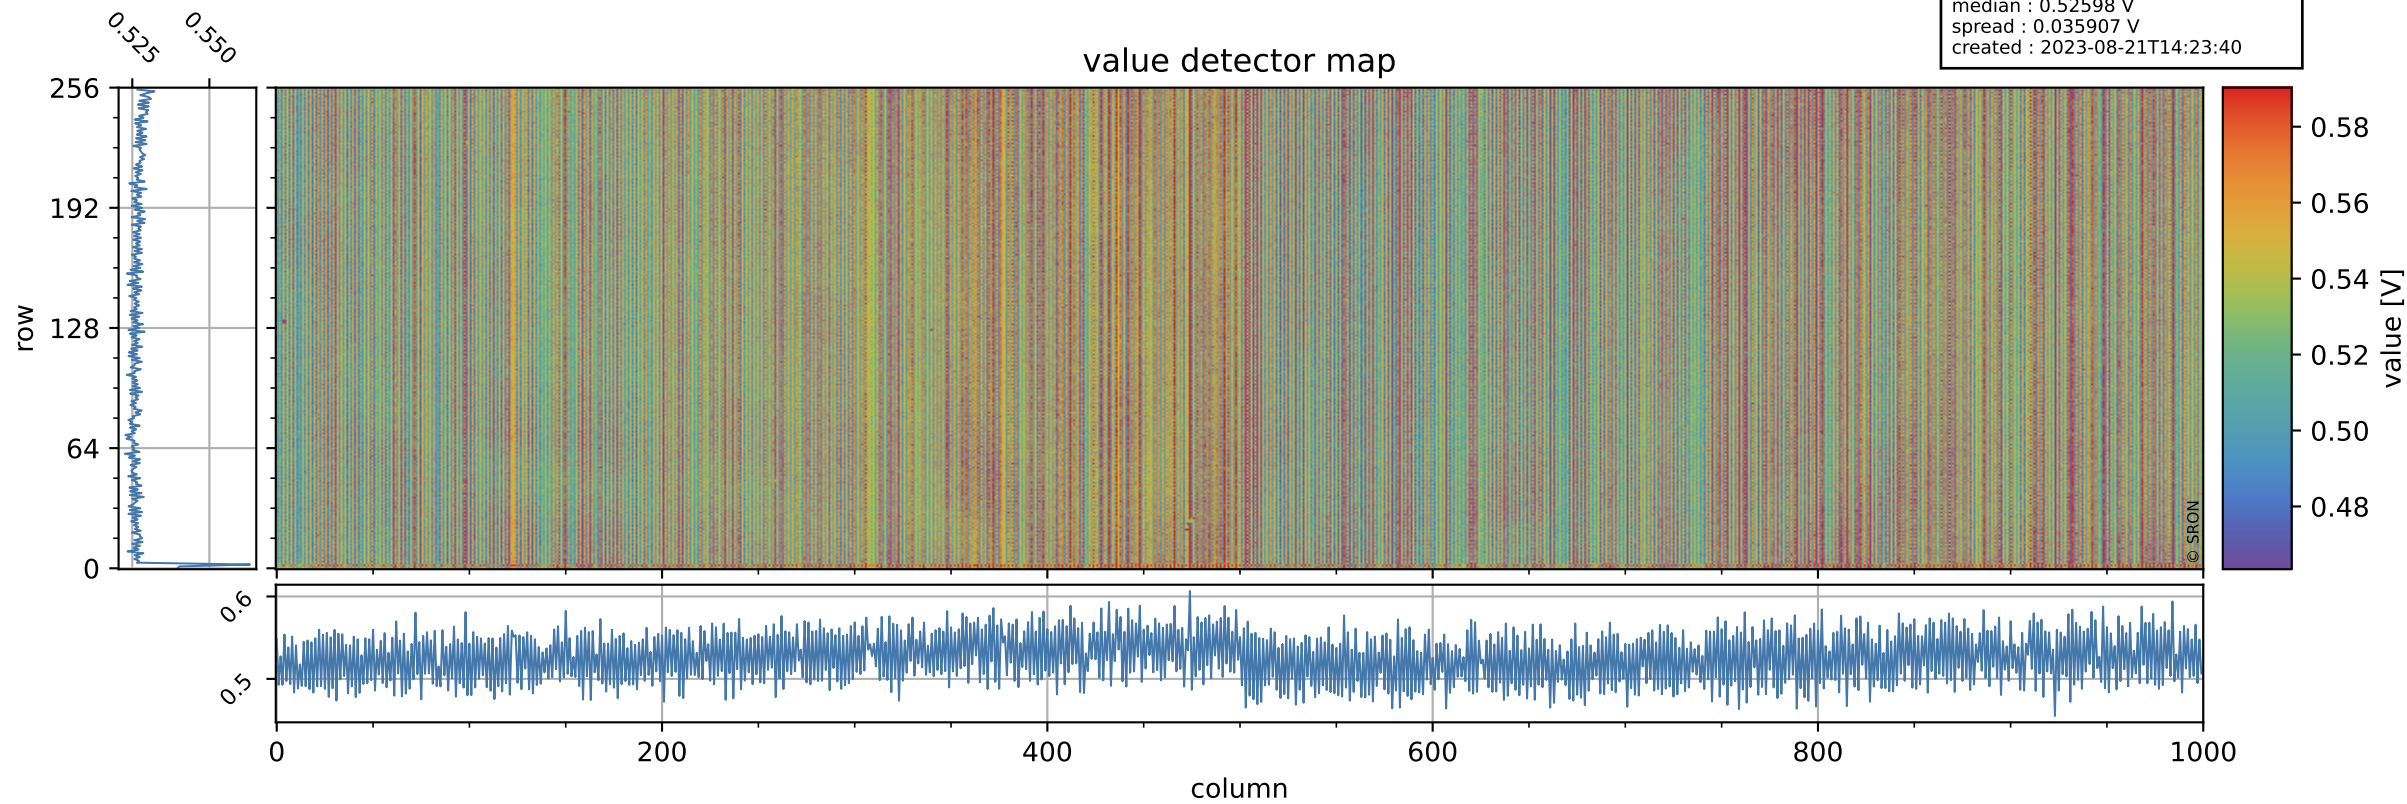

Tropomi SWIR offset (official)

orbits : 19 in [7627, 7672]
coverage : 2019-04-04 / 2019-04-07
median : 0.52598 V
spread : 0.035907 V
created : 2023-08-21T14:23:40

value detector map

Tropomi SWIR offset (official)

orbits : 19 in [7627, 7672]
coverage : 2019-04-04 / 2019-04-07
median : 32.409 μV
spread : 19.275 μV
created : 2023-08-21T14:23:40

Tropomi SWIR offset (official)

orbits : 19 in [7627, 7672]
coverage : 2019-04-04 / 2019-04-07
median : -0.036783 mV
spread : 0.32847 mV
created : 2023-08-21T14:23:40

value compared with SWIR offset CKD

Tropomi SWIR offset (official) ground-tracks of Sentinel-5P

orbits : 19 in [7627, 7672]
coverage : 2019-04-04 / 2019-04-07
created : 2023-08-21T14:23:41

Tropomi SWIR offset (official)

orbits : [2827, 7672]
coverage : 2018-04-30 / 2019-04-07
created : 2023-08-21T14:23:41

trend of detector median & temperatures