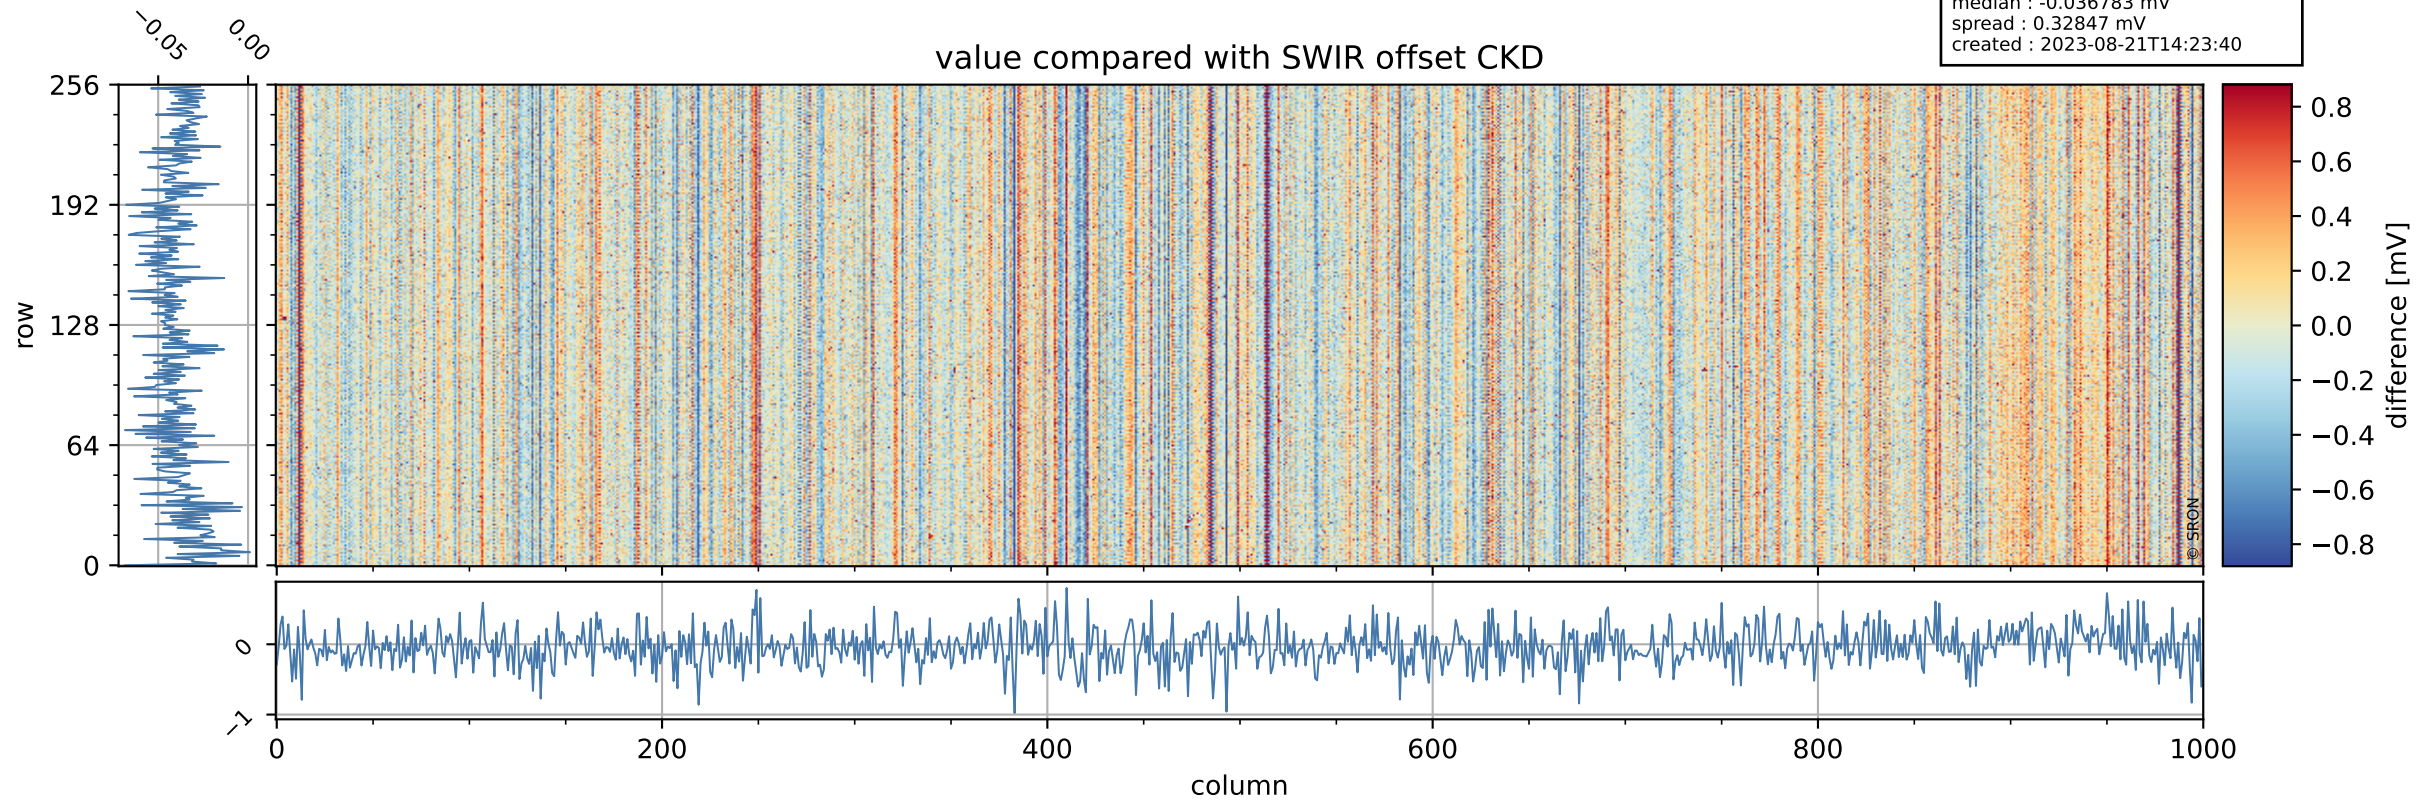

Tropomi SWIR offset (official)

orbits : 19 in [7627, 7672]
coverage : 2019-04-04 / 2019-04-07
median : 0.52598 V
spread : 0.035907 V
created : 2023-08-21T14:23:40

value detector map

Tropomi SWIR offset (official)

orbits : 19 in [7627, 7672]
coverage : 2019-04-04 / 2019-04-07
median : 32.409 μV
spread : 19.275 μV
created : 2023-08-21T14:23:40

Tropomi SWIR offset (official)

orbits : 19 in [7627, 7672]
coverage : 2019-04-04 / 2019-04-07
median : -0.036783 mV
spread : 0.32847 mV
created : 2023-08-21T14:23:40

value compared with SWIR offset CKD

Tropomi SWIR offset (official) ground-tracks of Sentinel-5P

orbits : 19 in [7627, 7672]
coverage : 2019-04-04 / 2019-04-07
created : 2023-08-21T14:23:41

Tropomi SWIR offset (official)

orbits : [2827, 7672]
coverage : 2018-04-30 / 2019-04-07
created : 2023-08-21T14:23:41

trend of detector median & temperatures