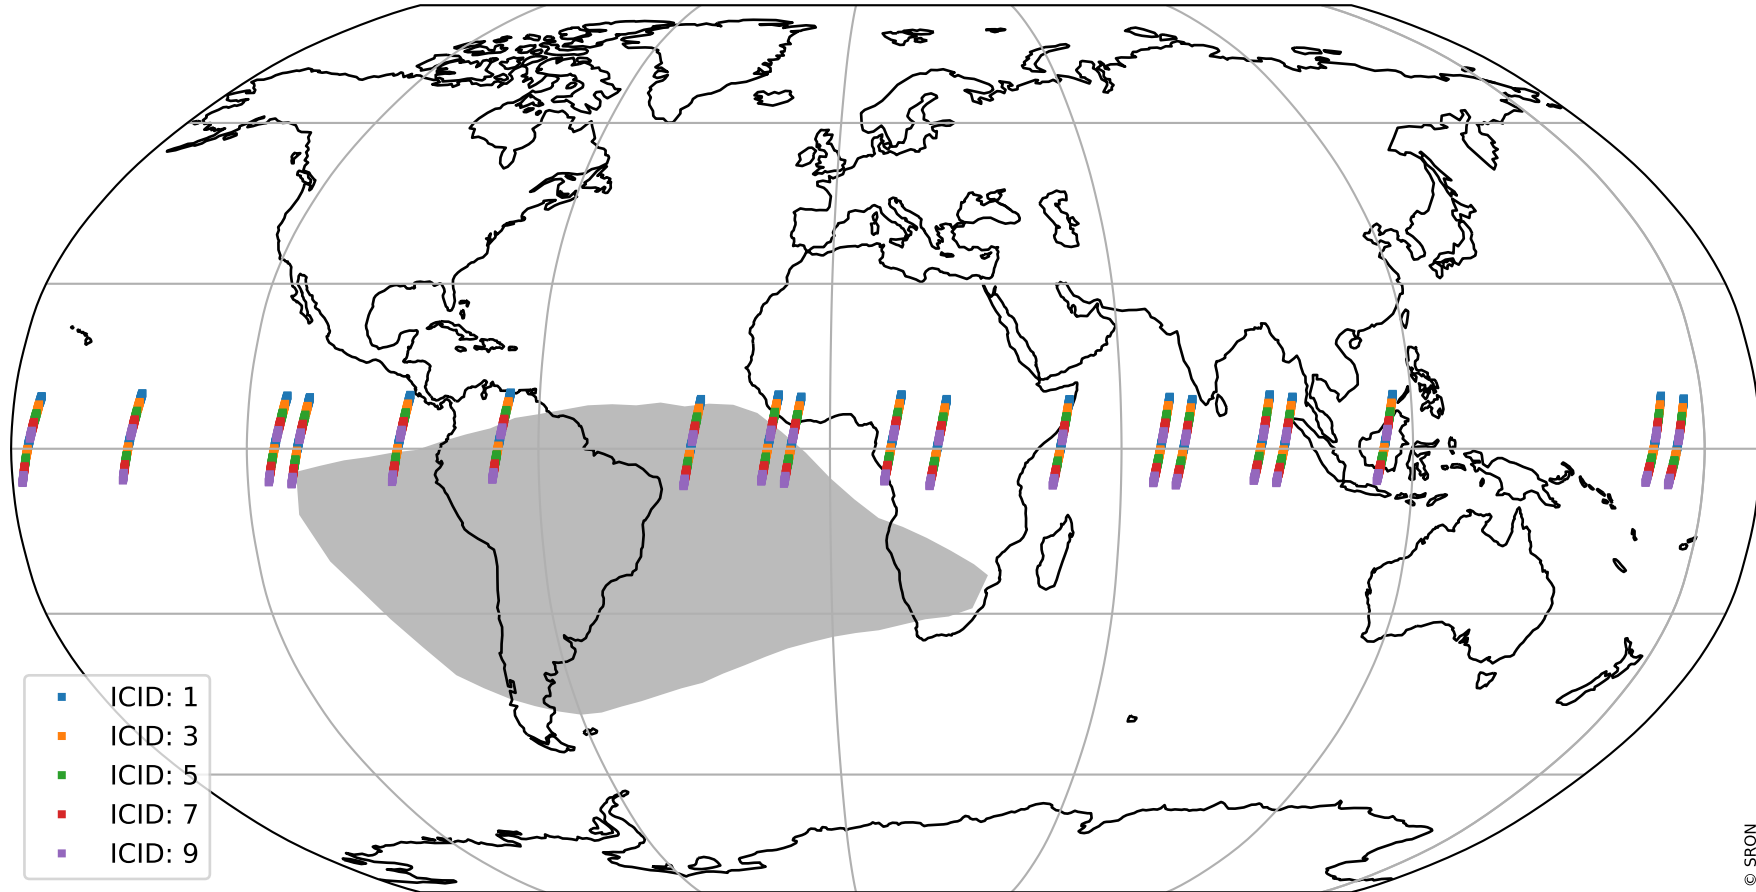

Tropomi SWIR offset (official)

orbits : 19 in [7627, 7672]
coverage : 2019-04-04 / 2019-04-07
median : 0.52598 V
spread : 0.035907 V
created : 2023-08-21T14:23:40

value detector map

Tropomi SWIR offset (official)

orbits : 19 in [7627, 7672]
coverage : 2019-04-04 / 2019-04-07
median : 32.409 μV
spread : 19.275 μV
created : 2023-08-21T14:23:40

Tropomi SWIR offset (official)

orbits : 19 in [7627, 7672]
coverage : 2019-04-04 / 2019-04-07
median : -0.036783 mV
spread : 0.32847 mV
created : 2023-08-21T14:23:40

value compared with SWIR offset CKD

Tropomi SWIR offset (official) ground-tracks of Sentinel-5P

orbits : 19 in [7627, 7672]
coverage : 2019-04-04 / 2019-04-07
created : 2023-08-21T14:23:41

Tropomi SWIR offset (official)

orbits : [2827, 7672]
coverage : 2018-04-30 / 2019-04-07
created : 2023-08-21T14:23:41

trend of detector median & temperatures