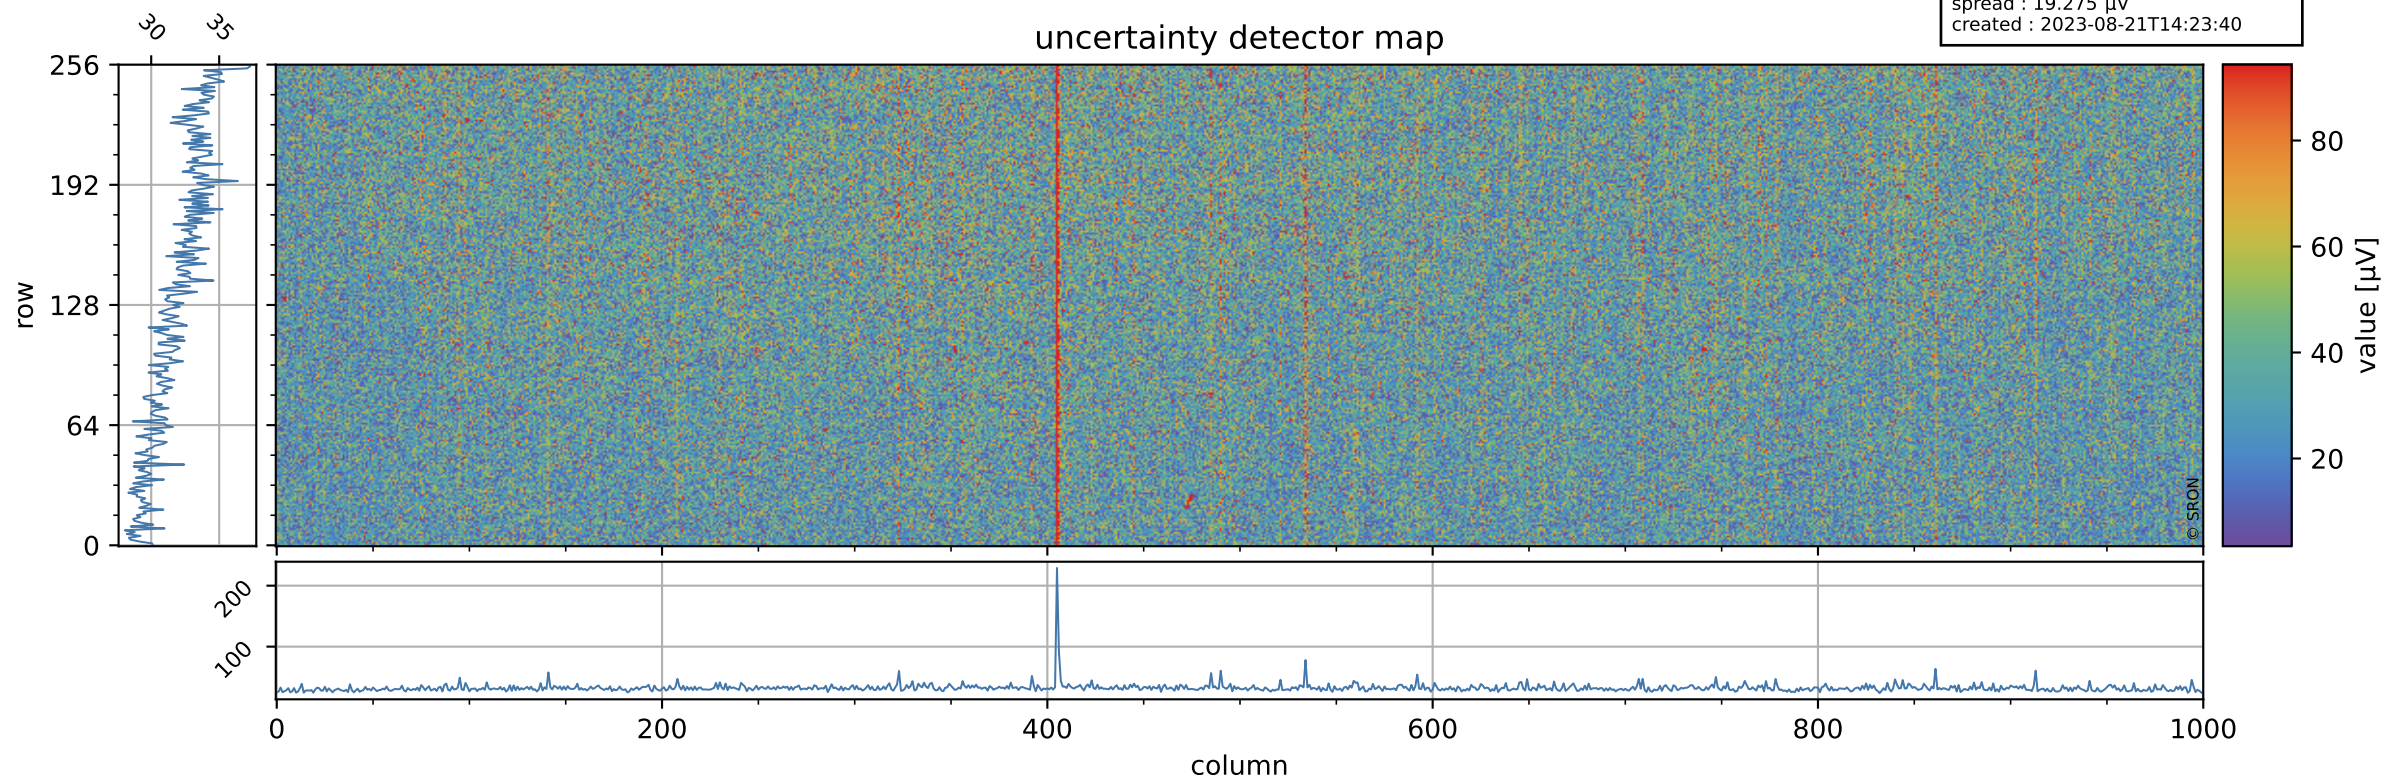

Tropomi SWIR offset (official)

orbits : 19 in [7627, 7672]
coverage : 2019-04-04 / 2019-04-07
median : 0.52598 V
spread : 0.035907 V
created : 2023-08-21T14:23:40

value detector map

Tropomi SWIR offset (official)

orbits : 19 in [7627, 7672]
coverage : 2019-04-04 / 2019-04-07
median : 32.409 μV
spread : 19.275 μV
created : 2023-08-21T14:23:40

Tropomi SWIR offset (official)

orbits : 19 in [7627, 7672]
coverage : 2019-04-04 / 2019-04-07
median : -0.036783 mV
spread : 0.32847 mV
created : 2023-08-21T14:23:40

value compared with SWIR offset CKD

Tropomi SWIR offset (official) ground-tracks of Sentinel-5P

orbits : 19 in [7627, 7672]
coverage : 2019-04-04 / 2019-04-07
created : 2023-08-21T14:23:41

Tropomi SWIR offset (official)

orbits : [2827, 7672]
coverage : 2018-04-30 / 2019-04-07
created : 2023-08-21T14:23:41

trend of detector median & temperatures