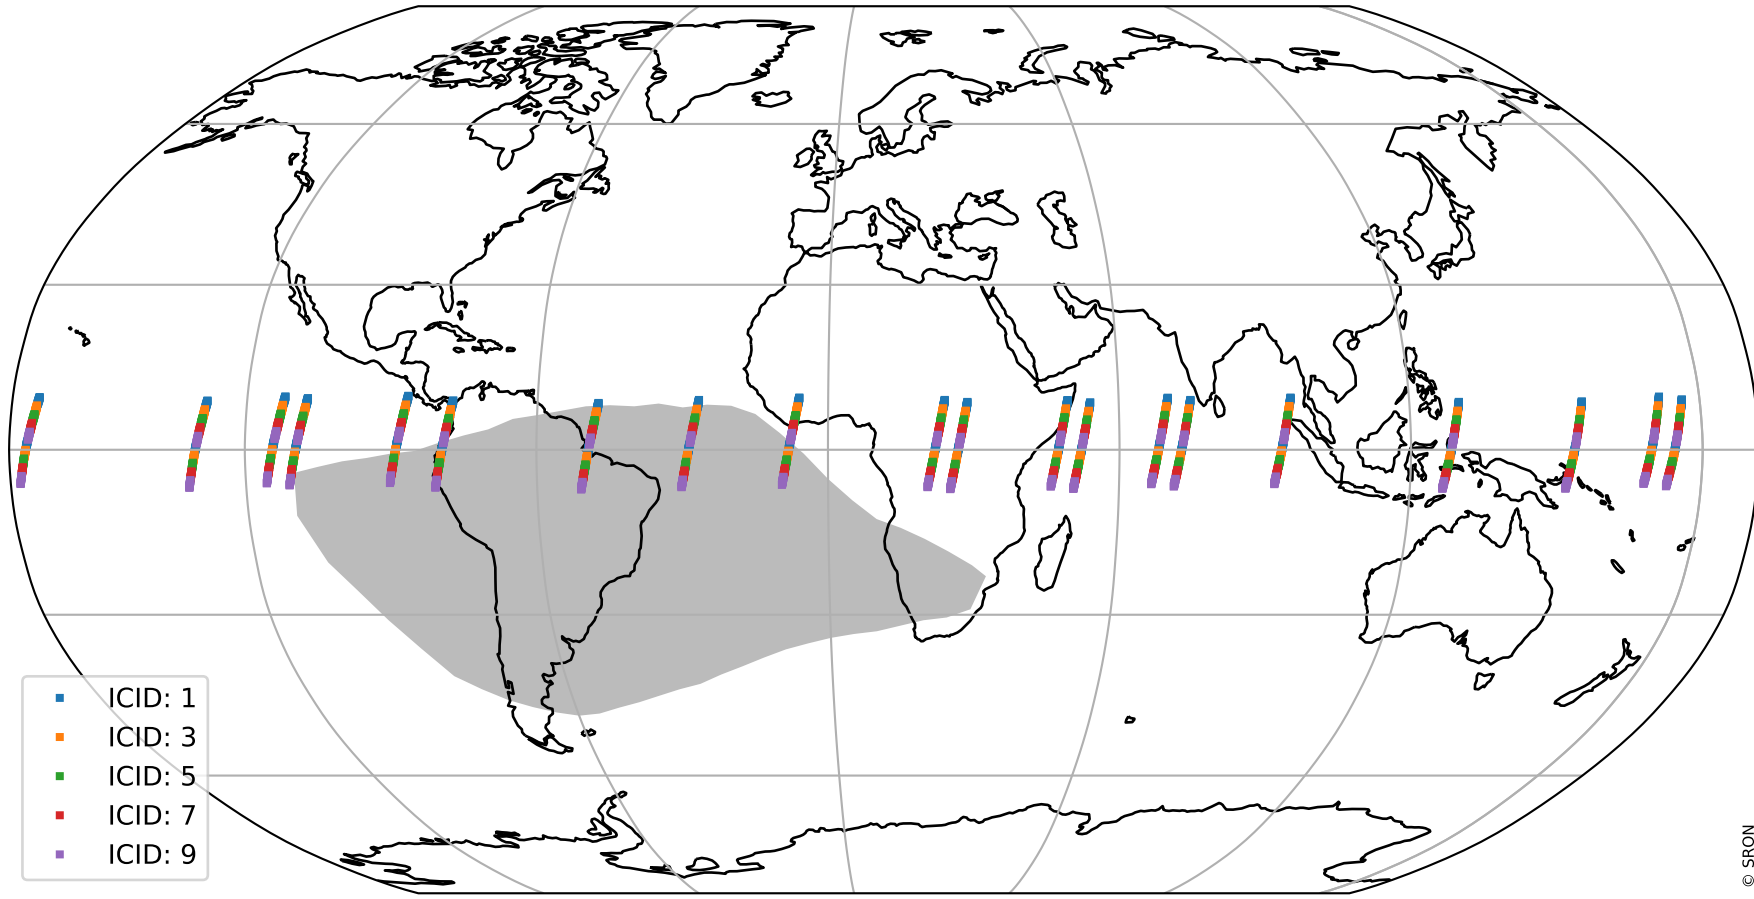

Tropomi SWIR offset (official)

orbits : 20 in [7642, 7687]
coverage : 2019-04-05 / 2019-04-08
median : 0.52598 V
spread : 0.035907 V
created : 2023-08-21T14:23:42

value detector map

Tropomi SWIR offset (official)

orbits : 20 in [7642, 7687]
coverage : 2019-04-05 / 2019-04-08
median : 31.136 μV
spread : 18.592 μV
created : 2023-08-21T14:23:42

Tropomi SWIR offset (official)

orbits : 20 in [7642, 7687]
coverage : 2019-04-05 / 2019-04-08
median : -0.041688 mV
spread : 0.32779 mV
created : 2023-08-21T14:23:42

value compared with SWIR offset CKD

Tropomi SWIR offset (official) ground-tracks of Sentinel-5P

orbits : 20 in [7642, 7687]
coverage : 2019-04-05 / 2019-04-08
created : 2023-08-21T14:23:42

Tropomi SWIR offset (official)

orbits : [2827, 7687]
coverage : 2018-04-30 / 2019-04-08
created : 2023-08-21T14:23:43

trend of detector median & temperatures