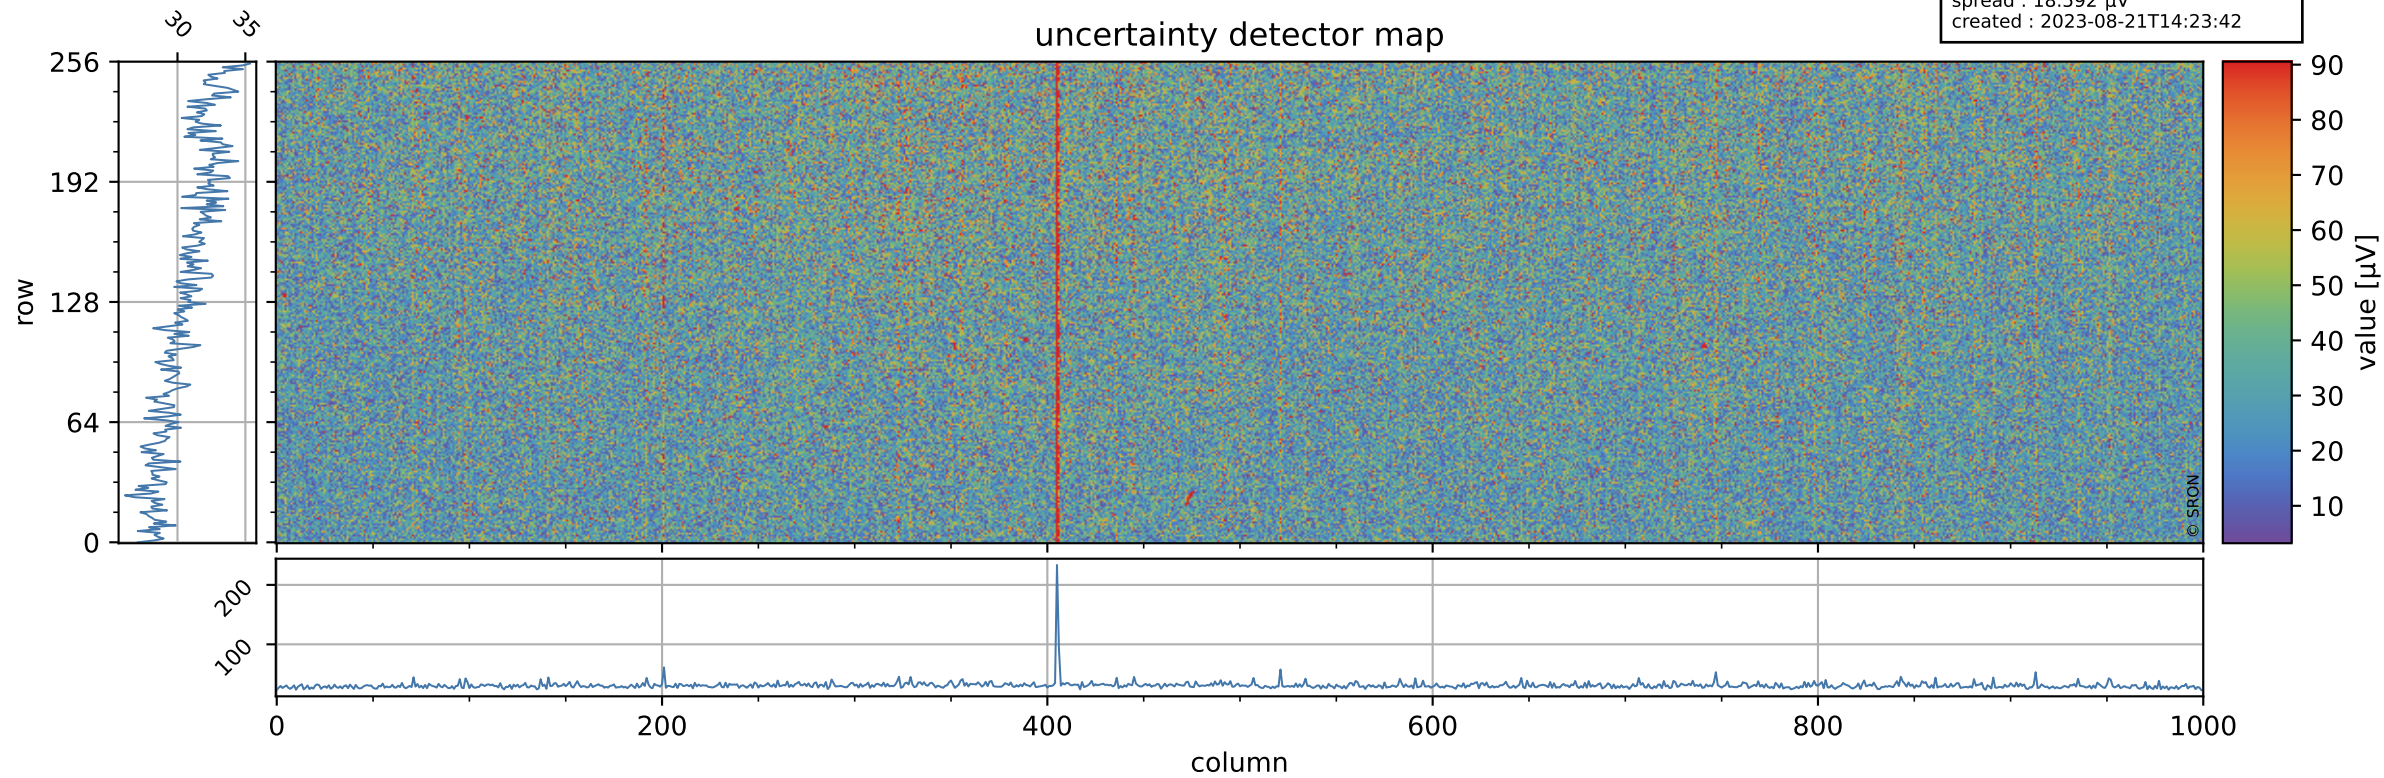

Tropomi SWIR offset (official)

orbits : 20 in [7642, 7687]
coverage : 2019-04-05 / 2019-04-08
median : 0.52598 V
spread : 0.035907 V
created : 2023-08-21T14:23:42

value detector map

Tropomi SWIR offset (official)

orbits : 20 in [7642, 7687]
coverage : 2019-04-05 / 2019-04-08
median : 31.136 μV
spread : 18.592 μV
created : 2023-08-21T14:23:42

Tropomi SWIR offset (official)

orbits : 20 in [7642, 7687]
coverage : 2019-04-05 / 2019-04-08
median : -0.041688 mV
spread : 0.32779 mV
created : 2023-08-21T14:23:42

value compared with SWIR offset CKD

Tropomi SWIR offset (official) ground-tracks of Sentinel-5P

orbits : 20 in [7642, 7687]
coverage : 2019-04-05 / 2019-04-08
created : 2023-08-21T14:23:42

Tropomi SWIR offset (official)

orbits : [2827, 7687]
coverage : 2018-04-30 / 2019-04-08
created : 2023-08-21T14:23:43

trend of detector median & temperatures