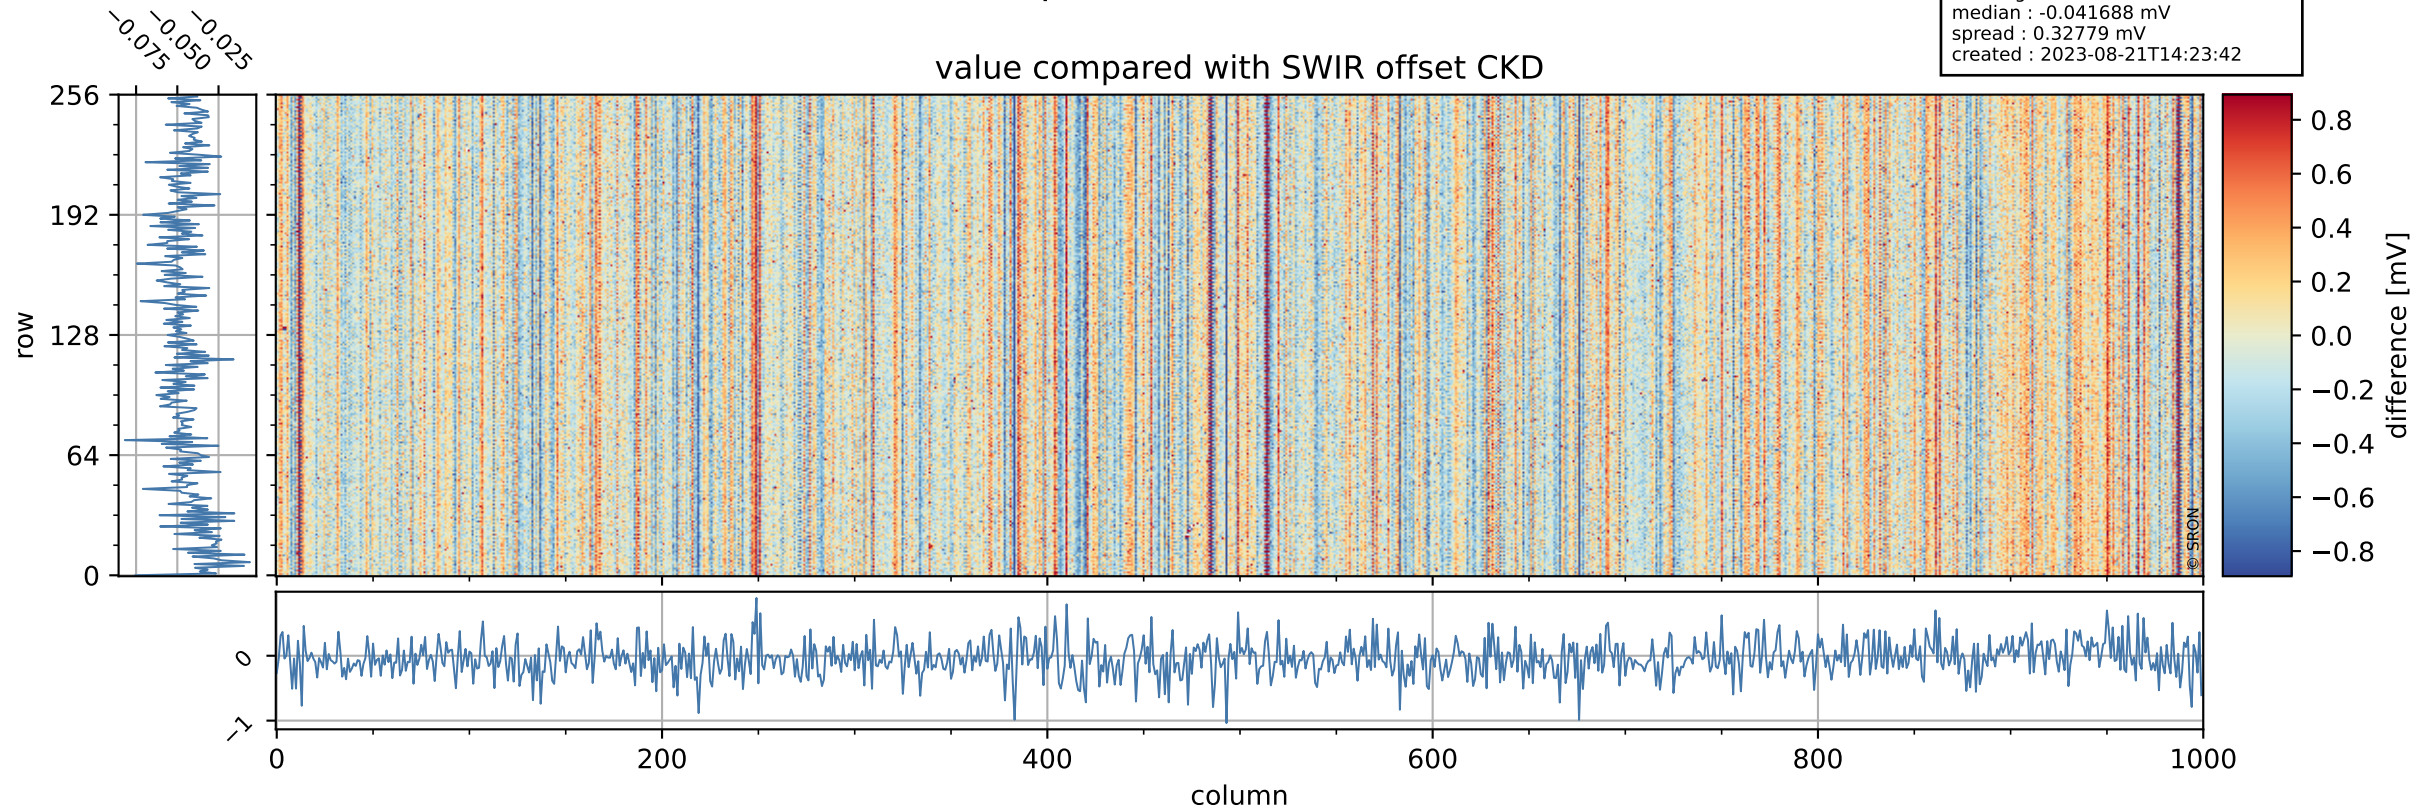

Tropomi SWIR offset (official)

orbits : 20 in [7642, 7687]
coverage : 2019-04-05 / 2019-04-08
median : 0.52598 V
spread : 0.035907 V
created : 2023-08-21T14:23:42

value detector map

Tropomi SWIR offset (official)

orbits : 20 in [7642, 7687]
coverage : 2019-04-05 / 2019-04-08
median : 31.136 μV
spread : 18.592 μV
created : 2023-08-21T14:23:42

Tropomi SWIR offset (official)

orbits : 20 in [7642, 7687]
coverage : 2019-04-05 / 2019-04-08
median : -0.041688 mV
spread : 0.32779 mV
created : 2023-08-21T14:23:42

value compared with SWIR offset CKD

Tropomi SWIR offset (official) ground-tracks of Sentinel-5P

orbits : 20 in [7642, 7687]
coverage : 2019-04-05 / 2019-04-08
created : 2023-08-21T14:23:42

Tropomi SWIR offset (official)

orbits : [2827, 7687]
coverage : 2018-04-30 / 2019-04-08
created : 2023-08-21T14:23:43

trend of detector median & temperatures