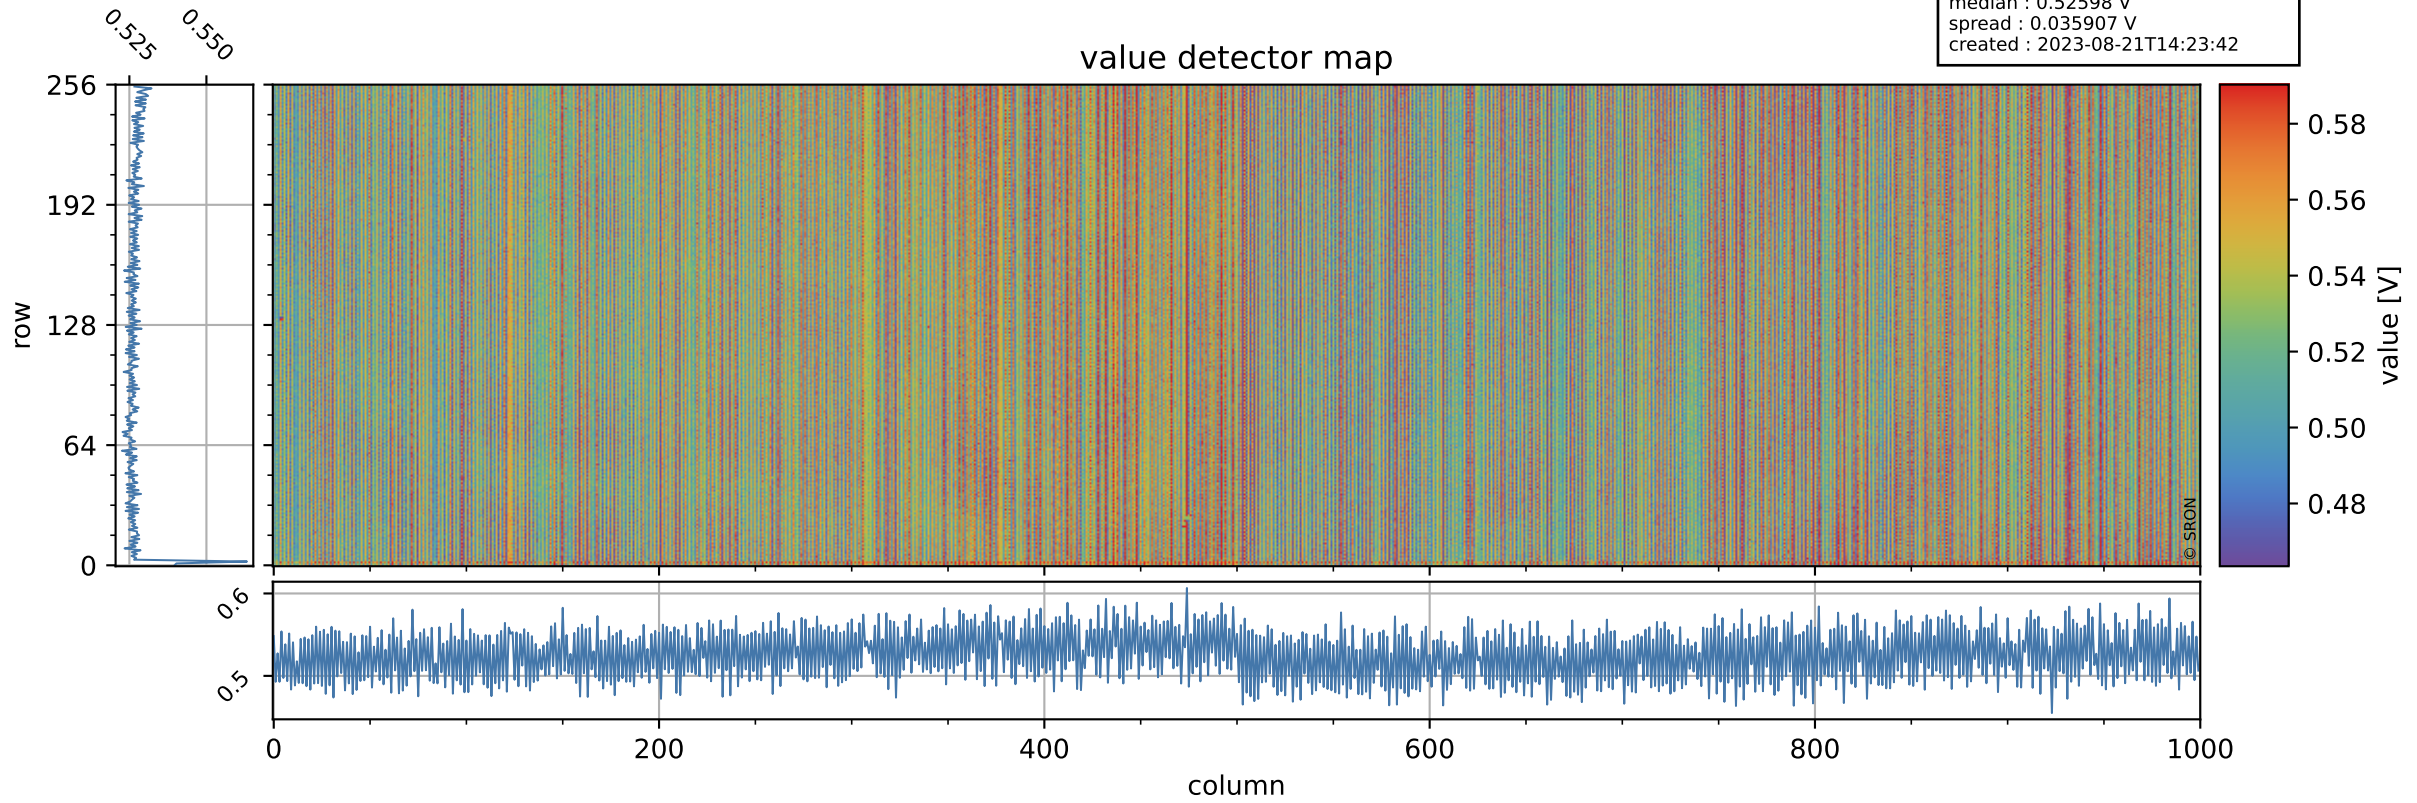

Tropomi SWIR offset (official)

orbits : 20 in [7642, 7687]
coverage : 2019-04-05 / 2019-04-08
median : 0.52598 V
spread : 0.035907 V
created : 2023-08-21T14:23:42

value detector map

Tropomi SWIR offset (official)

orbits : 20 in [7642, 7687]
coverage : 2019-04-05 / 2019-04-08
median : 31.136 μV
spread : 18.592 μV
created : 2023-08-21T14:23:42

Tropomi SWIR offset (official)

orbits : 20 in [7642, 7687]
coverage : 2019-04-05 / 2019-04-08
median : -0.041688 mV
spread : 0.32779 mV
created : 2023-08-21T14:23:42

value compared with SWIR offset CKD

Tropomi SWIR offset (official) ground-tracks of Sentinel-5P

orbits : 20 in [7642, 7687]
coverage : 2019-04-05 / 2019-04-08
created : 2023-08-21T14:23:42

Tropomi SWIR offset (official)

orbits : [2827, 7687]
coverage : 2018-04-30 / 2019-04-08
created : 2023-08-21T14:23:43

trend of detector median & temperatures