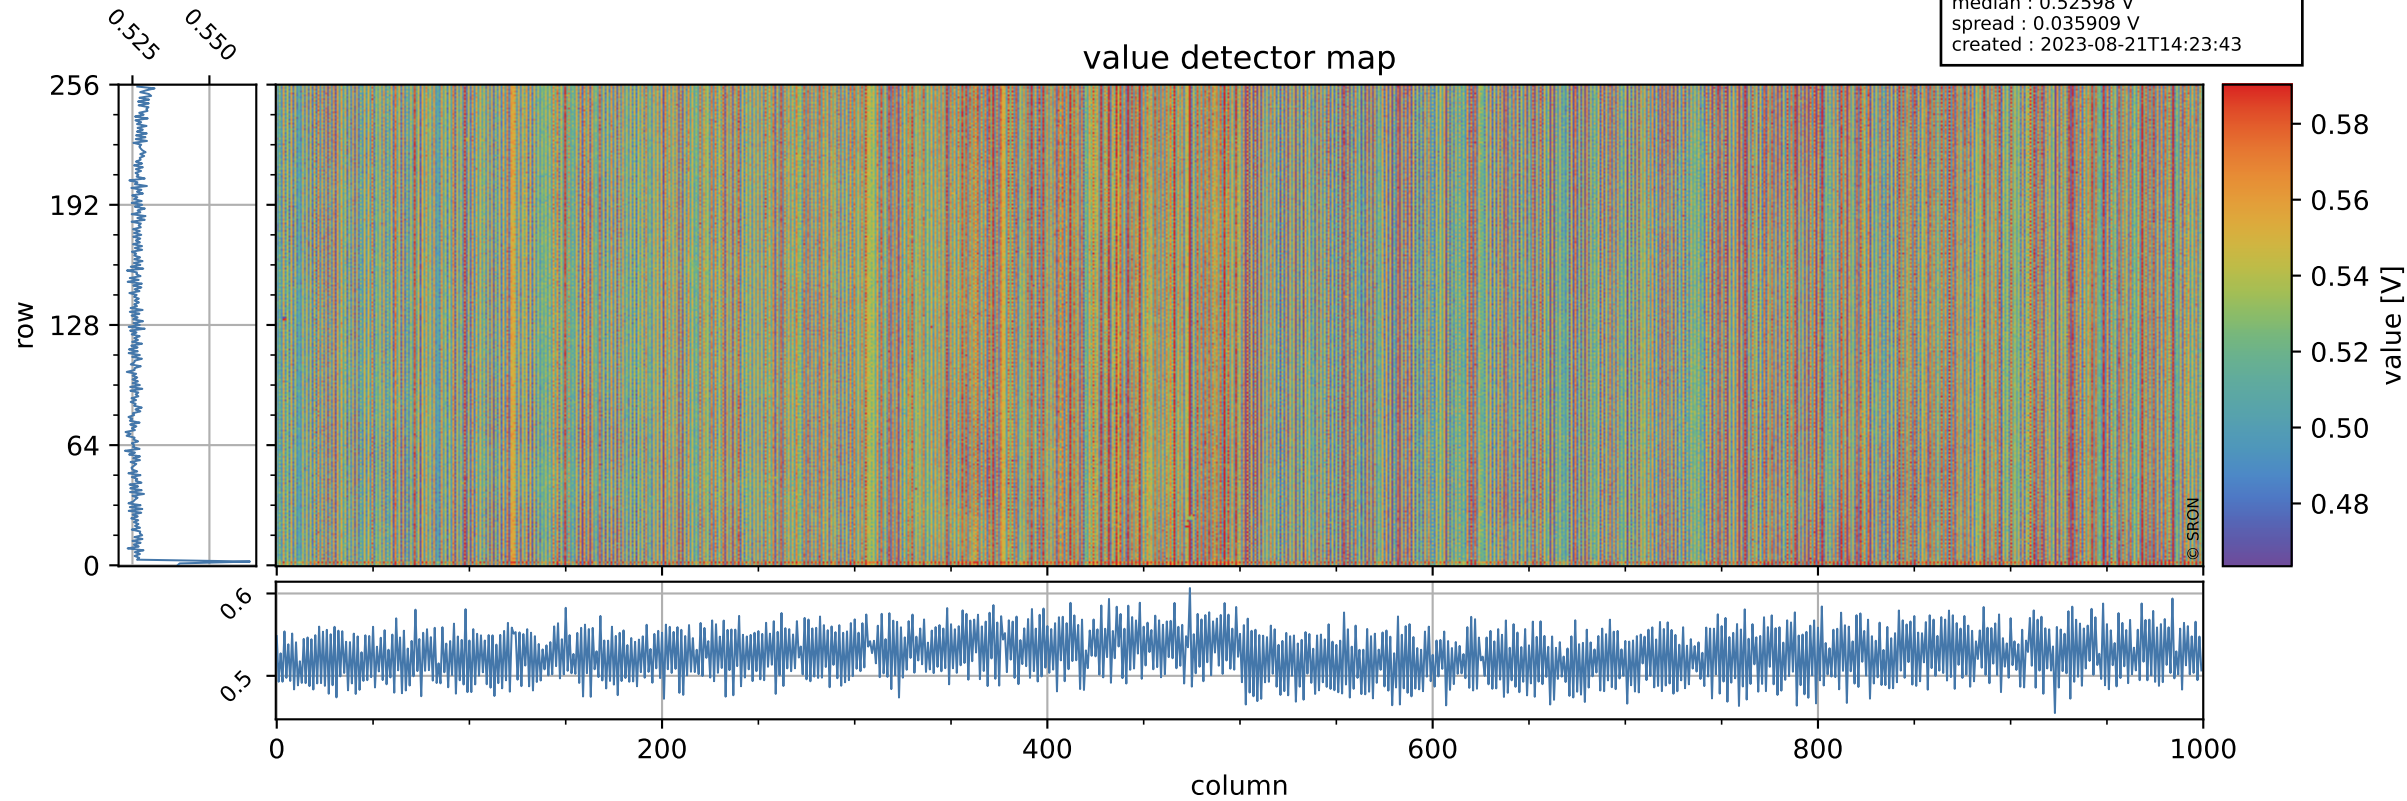

Tropomi SWIR offset (official)

orbits : 19 in [7657, 7702]
coverage : 2019-04-06 / 2019-04-09
median : 0.52598 V
spread : 0.035909 V
created : 2023-08-21T14:23:43

value detector map

Tropomi SWIR offset (official)

orbits : 19 in [7657, 7702]
coverage : 2019-04-06 / 2019-04-09
median : 32.494 μV
spread : 19.086 μV
created : 2023-08-21T14:23:44

Tropomi SWIR offset (official)

orbits : 19 in [7657, 7702]
coverage : 2019-04-06 / 2019-04-09
median : -0.040224 mV
spread : 0.32735 mV
created : 2023-08-21T14:23:44

value compared with SWIR offset CKD

Tropomi SWIR offset (official) ground-tracks of Sentinel-5P

orbits : 19 in [7657, 7702]
coverage : 2019-04-06 / 2019-04-09
created : 2023-08-21T14:23:44

Tropomi SWIR offset (official)

orbits : [2827, 7702]
coverage : 2018-04-30 / 2019-04-09
created : 2023-08-21T14:23:45

trend of detector median & temperatures