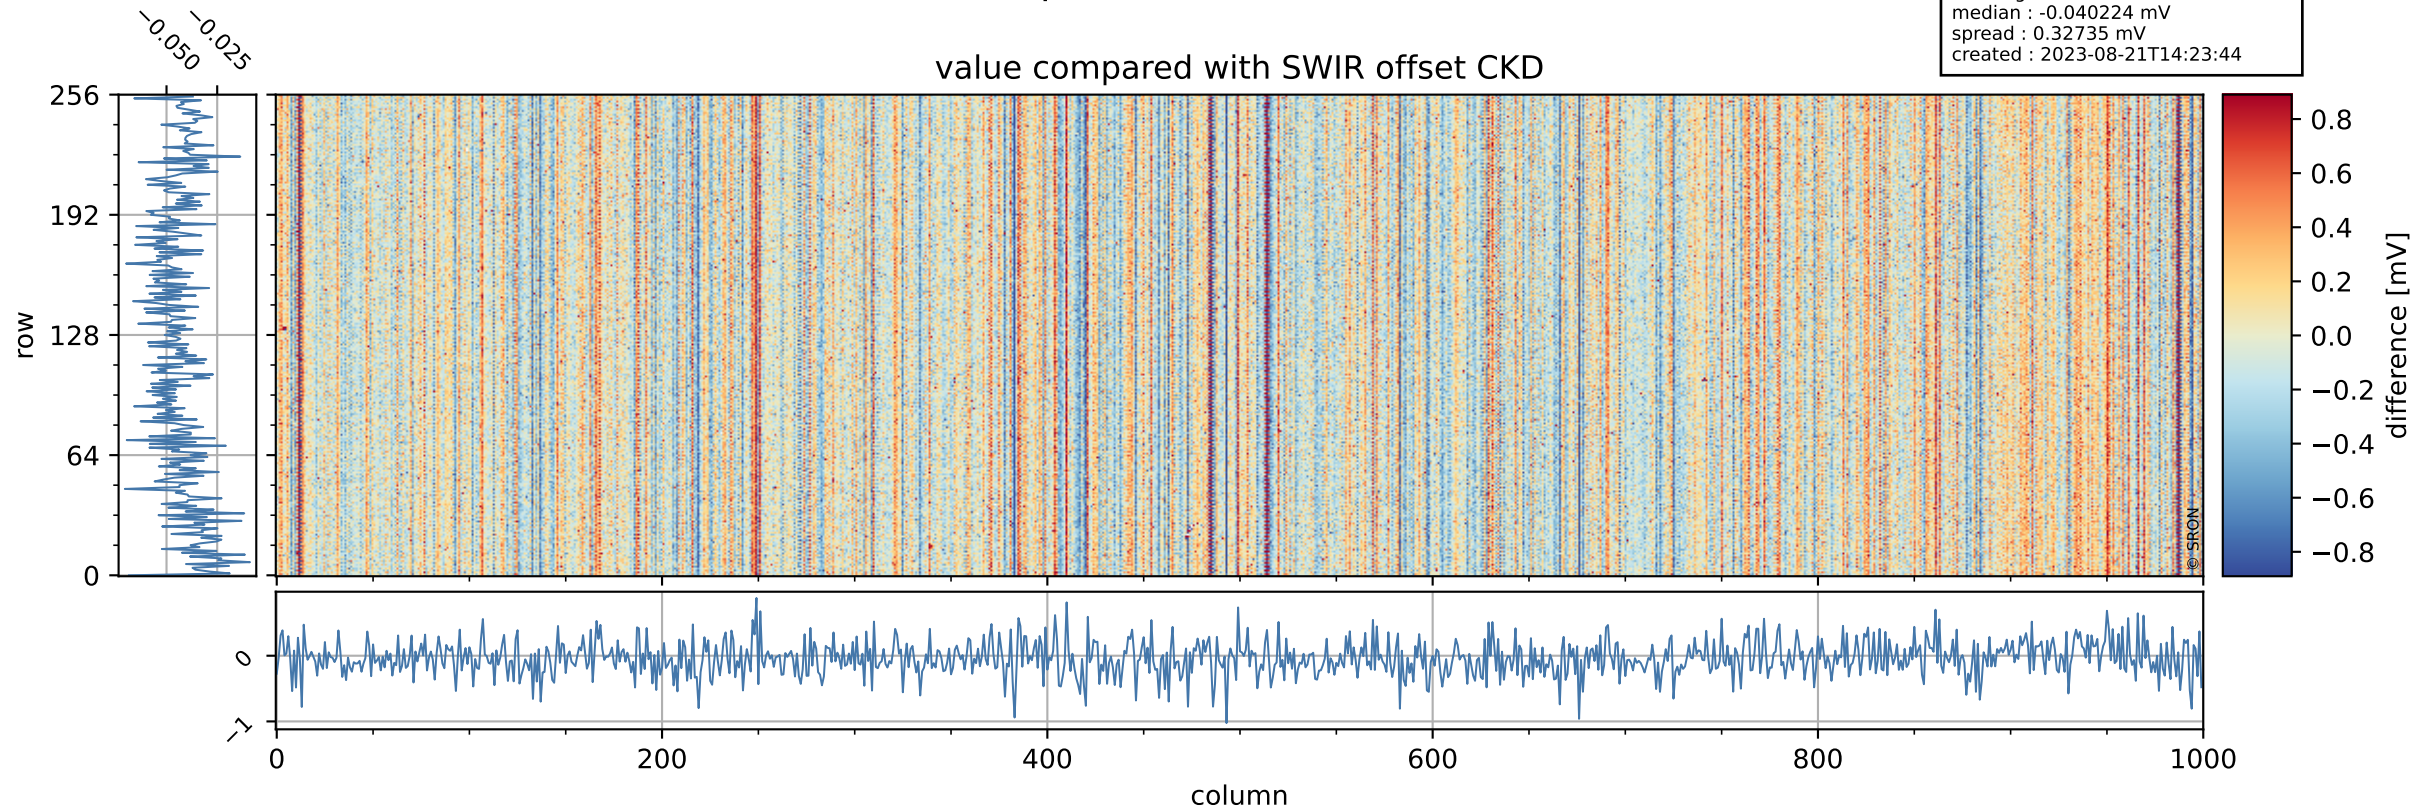

Tropomi SWIR offset (official)

orbits : 19 in [7657, 7702]
coverage : 2019-04-06 / 2019-04-09
median : 0.52598 V
spread : 0.035909 V
created : 2023-08-21T14:23:43

value detector map

Tropomi SWIR offset (official)

orbits : 19 in [7657, 7702]
coverage : 2019-04-06 / 2019-04-09
median : 32.494 μV
spread : 19.086 μV
created : 2023-08-21T14:23:44

Tropomi SWIR offset (official)

orbits : 19 in [7657, 7702]
coverage : 2019-04-06 / 2019-04-09
median : -0.040224 mV
spread : 0.32735 mV
created : 2023-08-21T14:23:44

value compared with SWIR offset CKD

Tropomi SWIR offset (official) ground-tracks of Sentinel-5P

orbits : 19 in [7657, 7702]
coverage : 2019-04-06 / 2019-04-09
created : 2023-08-21T14:23:44

Tropomi SWIR offset (official)

orbits : [2827, 7702]
coverage : 2018-04-30 / 2019-04-09
created : 2023-08-21T14:23:45

trend of detector median & temperatures