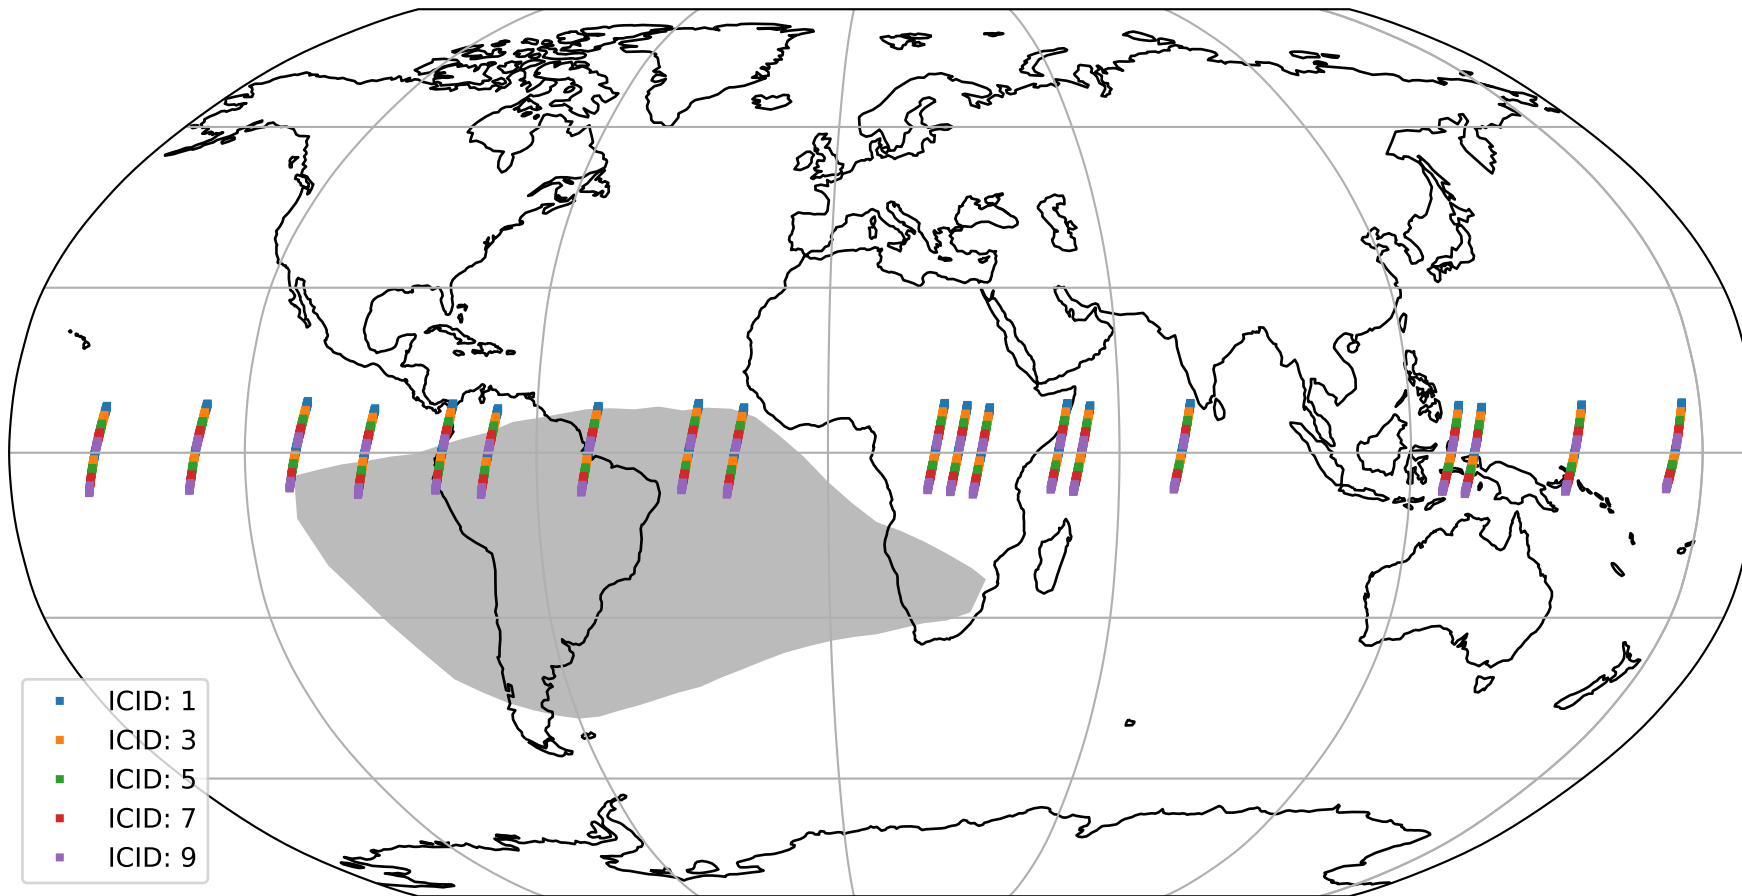

Tropomi SWIR offset (official)

orbits : 19 in [7657, 7702]
coverage : 2019-04-06 / 2019-04-09
median : 0.52598 V
spread : 0.035909 V
created : 2023-08-21T14:23:43

value detector map

Tropomi SWIR offset (official)

orbits : 19 in [7657, 7702]
coverage : 2019-04-06 / 2019-04-09
median : 32.494 μV
spread : 19.086 μV
created : 2023-08-21T14:23:44

Tropomi SWIR offset (official)

orbits : 19 in [7657, 7702]
coverage : 2019-04-06 / 2019-04-09
median : -0.040224 mV
spread : 0.32735 mV
created : 2023-08-21T14:23:44

value compared with SWIR offset CKD

Tropomi SWIR offset (official) ground-tracks of Sentinel-5P

orbits : 19 in [7657, 7702]
coverage : 2019-04-06 / 2019-04-09
created : 2023-08-21T14:23:44

Tropomi SWIR offset (official)

orbits : [2827, 7702]
coverage : 2018-04-30 / 2019-04-09
created : 2023-08-21T14:23:45

trend of detector median & temperatures