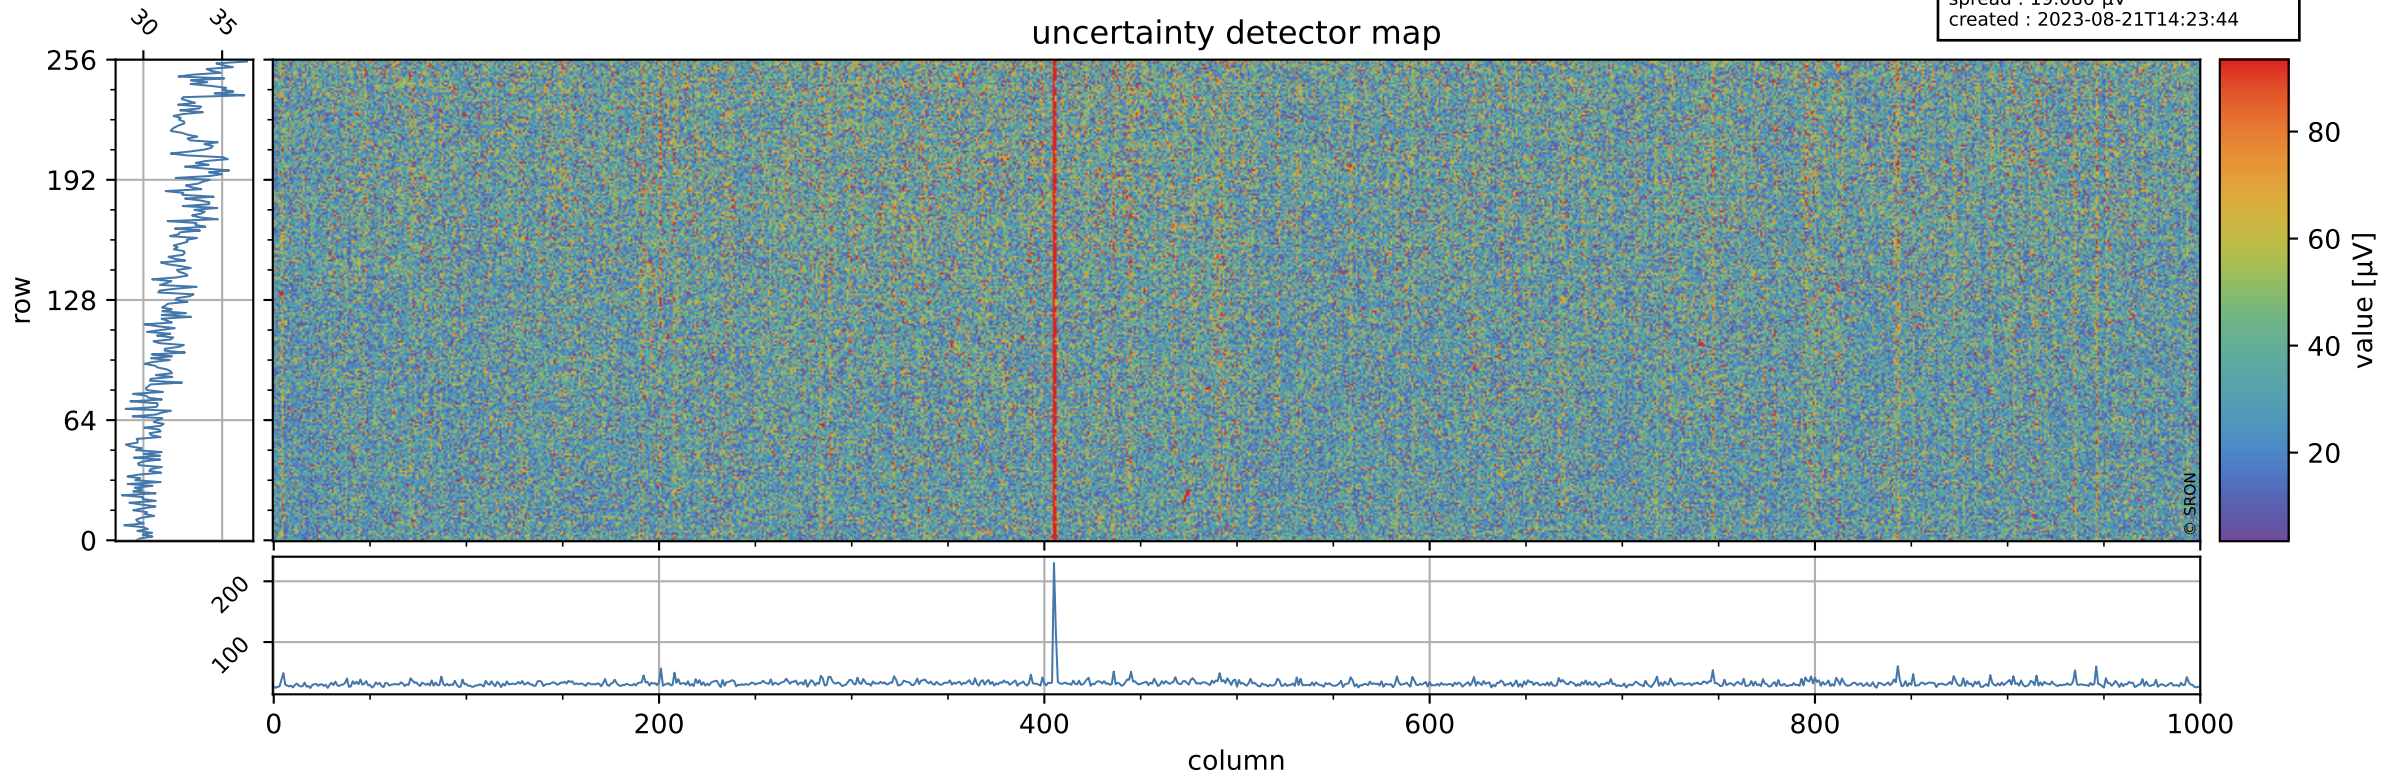

Tropomi SWIR offset (official)

orbits : 19 in [7657, 7702]
coverage : 2019-04-06 / 2019-04-09
median : 0.52598 V
spread : 0.035909 V
created : 2023-08-21T14:23:43

value detector map

Tropomi SWIR offset (official)

orbits : 19 in [7657, 7702]
coverage : 2019-04-06 / 2019-04-09
median : 32.494 μV
spread : 19.086 μV
created : 2023-08-21T14:23:44

Tropomi SWIR offset (official)

orbits : 19 in [7657, 7702]
coverage : 2019-04-06 / 2019-04-09
median : -0.040224 mV
spread : 0.32735 mV
created : 2023-08-21T14:23:44

value compared with SWIR offset CKD

Tropomi SWIR offset (official) ground-tracks of Sentinel-5P

orbits : 19 in [7657, 7702]
coverage : 2019-04-06 / 2019-04-09
created : 2023-08-21T14:23:44

Tropomi SWIR offset (official)

orbits : [2827, 7702]
coverage : 2018-04-30 / 2019-04-09
created : 2023-08-21T14:23:45

trend of detector median & temperatures