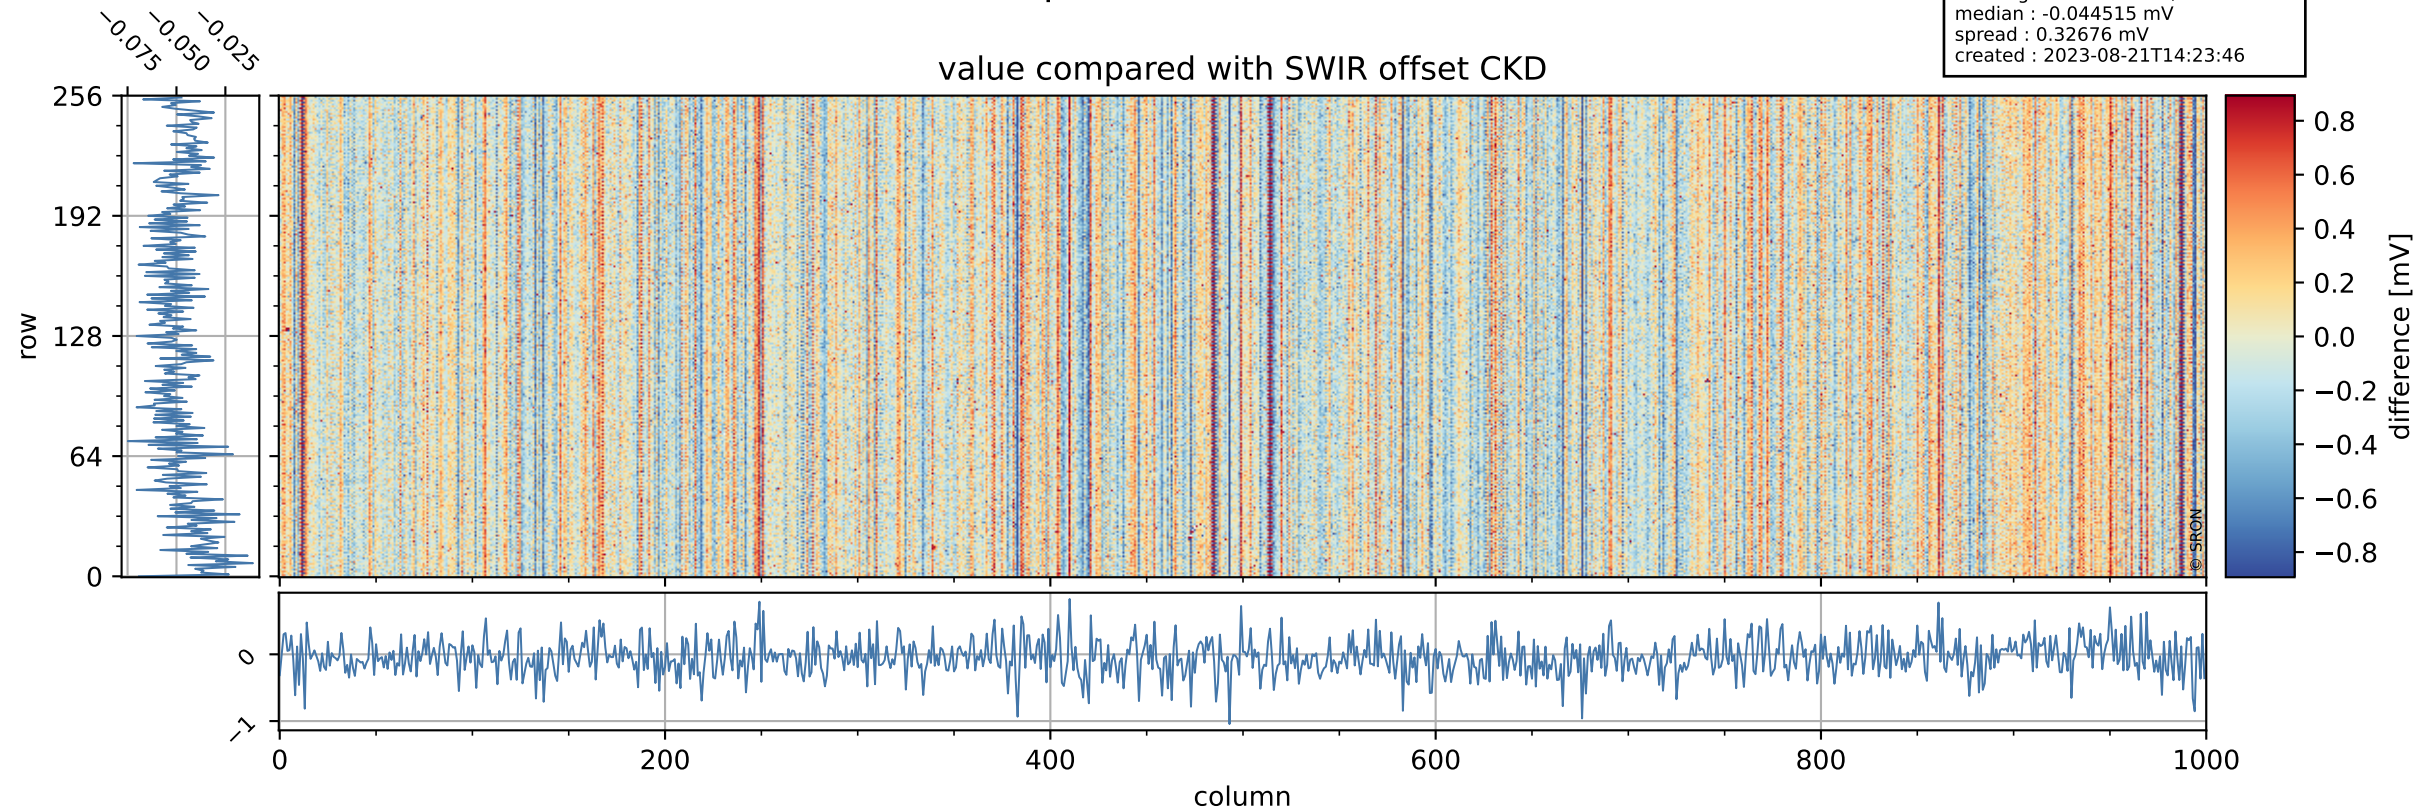

Tropomi SWIR offset (official)

orbits : 19 in [7672, 7717]
coverage : 2019-04-07 / 2019-04-10
median : 0.52598 V
spread : 0.035909 V
created : 2023-08-21T14:23:45

value detector map

Tropomi SWIR offset (official)

orbits : 19 in [7672, 7717]
coverage : 2019-04-07 / 2019-04-10
median : 32.83 μV
spread : 19.296 μV
created : 2023-08-21T14:23:46

Tropomi SWIR offset (official)

value compared with SWIR offset CKD

orbits : 19 in [7672, 7717]
coverage : 2019-04-07 / 2019-04-10
median : -0.044515 mV
spread : 0.32676 mV
created : 2023-08-21T14:23:46

Tropomi SWIR offset (official) ground-tracks of Sentinel-5P

orbits : 19 in [7672, 7717]
coverage : 2019-04-07 / 2019-04-10
created : 2023-08-21T14:23:46

Tropomi SWIR offset (official)

orbits : [2827, 7717]
coverage : 2018-04-30 / 2019-04-10
created : 2023-08-21T14:23:46

trend of detector median & temperatures