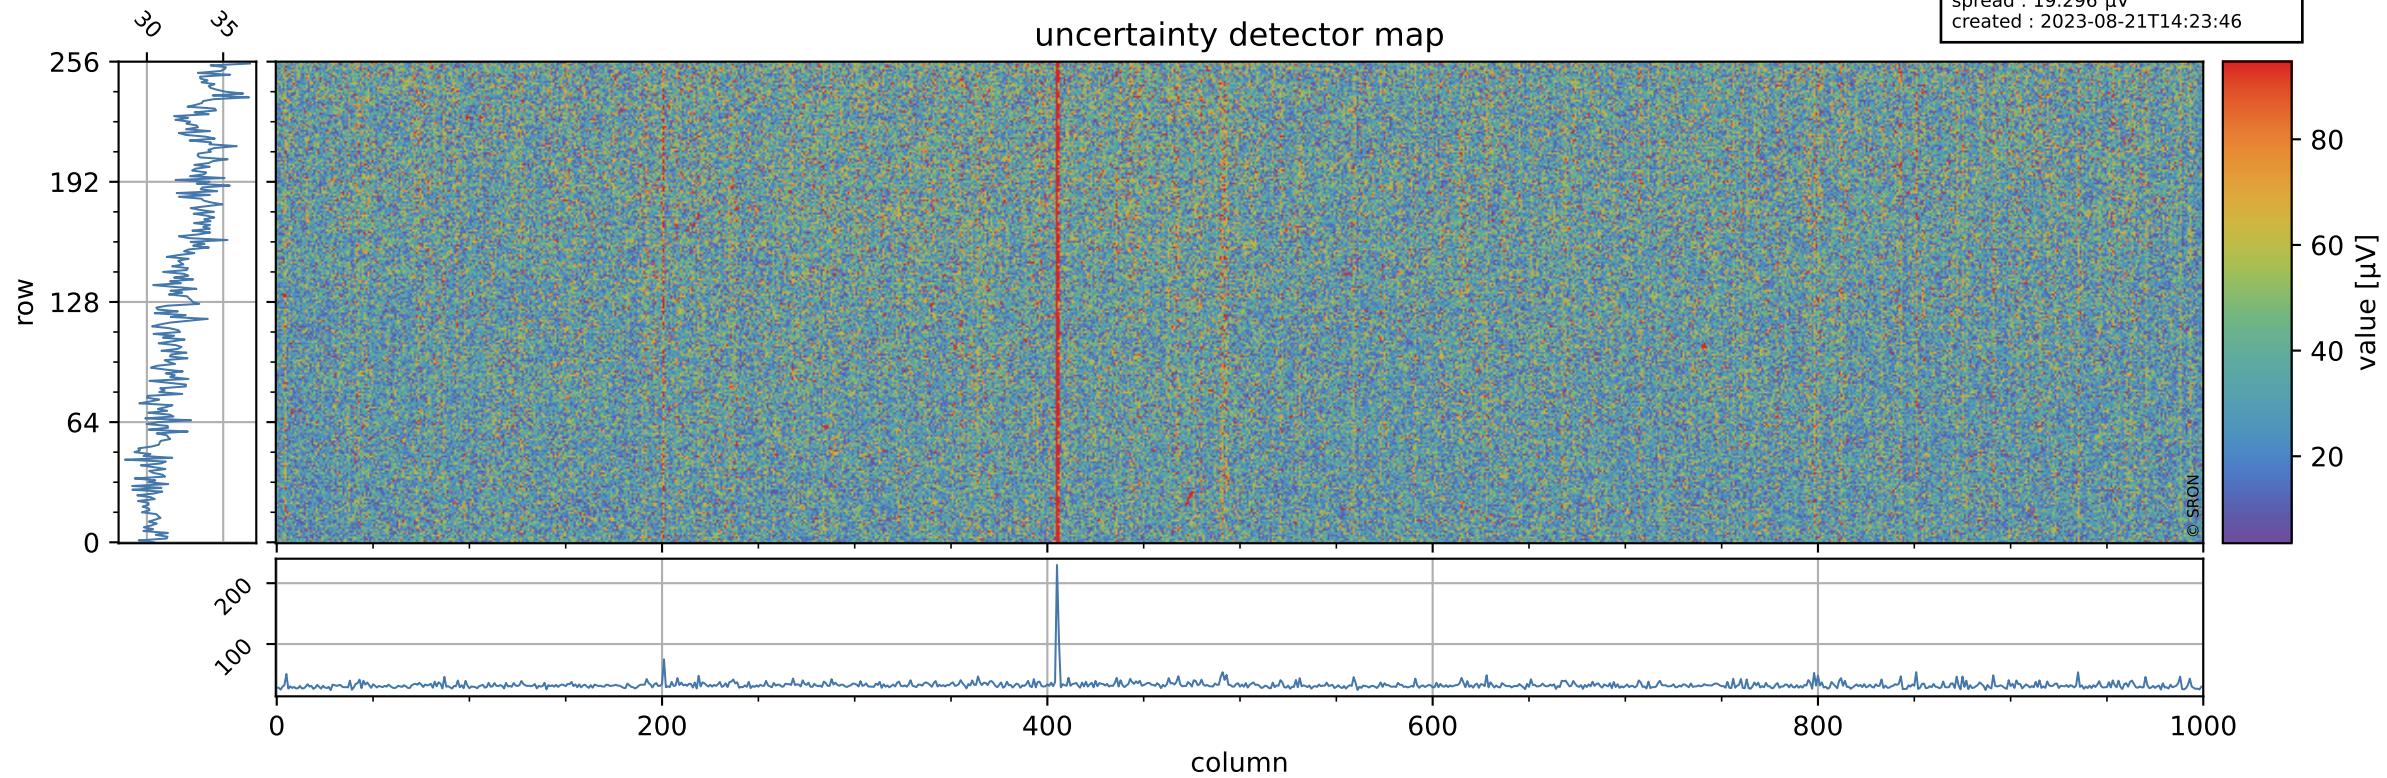

Tropomi SWIR offset (official)

orbits : 19 in [7672, 7717]
coverage : 2019-04-07 / 2019-04-10
median : 0.52598 V
spread : 0.035909 V
created : 2023-08-21T14:23:45

value detector map

Tropomi SWIR offset (official)

orbits : 19 in [7672, 7717]
coverage : 2019-04-07 / 2019-04-10
median : 32.83 μV
spread : 19.296 μV
created : 2023-08-21T14:23:46

Tropomi SWIR offset (official)

value compared with SWIR offset CKD

orbits : 19 in [7672, 7717]
coverage : 2019-04-07 / 2019-04-10
median : -0.044515 mV
spread : 0.32676 mV
created : 2023-08-21T14:23:46

Tropomi SWIR offset (official) ground-tracks of Sentinel-5P

orbits : 19 in [7672, 7717]
coverage : 2019-04-07 / 2019-04-10
created : 2023-08-21T14:23:46

Tropomi SWIR offset (official)

orbits : [2827, 7717]
coverage : 2018-04-30 / 2019-04-10
created : 2023-08-21T14:23:46

trend of detector median & temperatures