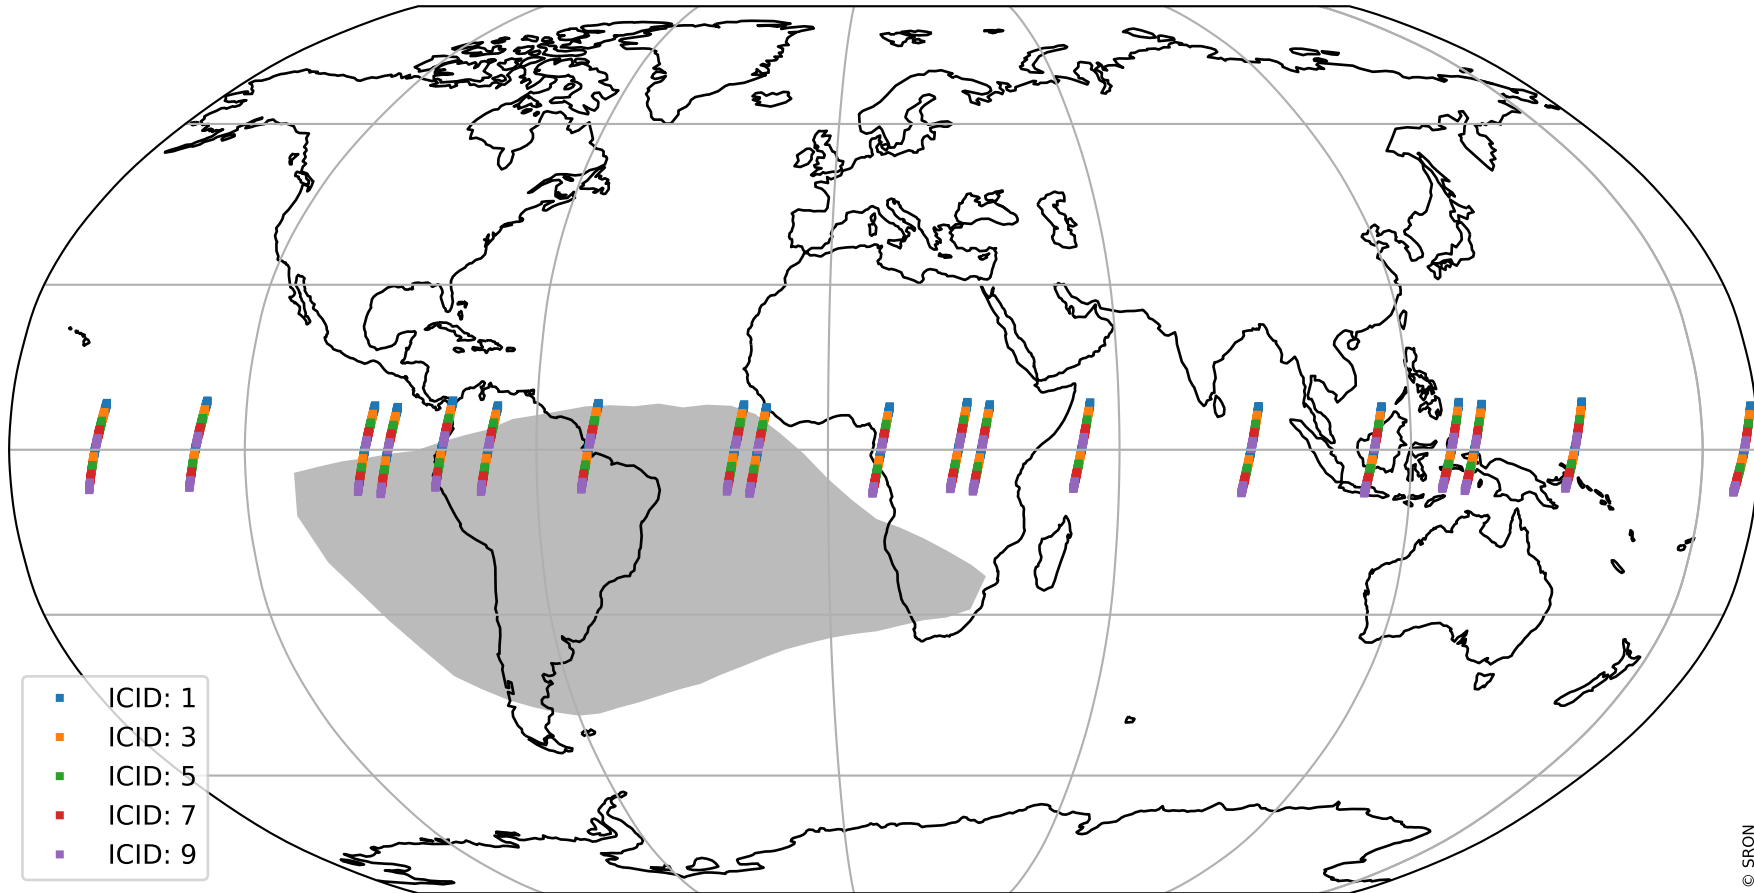

Tropomi SWIR offset (official)

orbits : 19 in [7672, 7717]
coverage : 2019-04-07 / 2019-04-10
median : 0.52598 V
spread : 0.035909 V
created : 2023-08-21T14:23:45

value detector map

Tropomi SWIR offset (official)

orbits : 19 in [7672, 7717]
coverage : 2019-04-07 / 2019-04-10
median : 32.83 μV
spread : 19.296 μV
created : 2023-08-21T14:23:46

Tropomi SWIR offset (official)

value compared with SWIR offset CKD

orbits : 19 in [7672, 7717]
coverage : 2019-04-07 / 2019-04-10
median : -0.044515 mV
spread : 0.32676 mV
created : 2023-08-21T14:23:46

Tropomi SWIR offset (official) ground-tracks of Sentinel-5P

orbits : 19 in [7672, 7717]
coverage : 2019-04-07 / 2019-04-10
created : 2023-08-21T14:23:46

Tropomi SWIR offset (official)

orbits : [2827, 7717]
coverage : 2018-04-30 / 2019-04-10
created : 2023-08-21T14:23:46

trend of detector median & temperatures