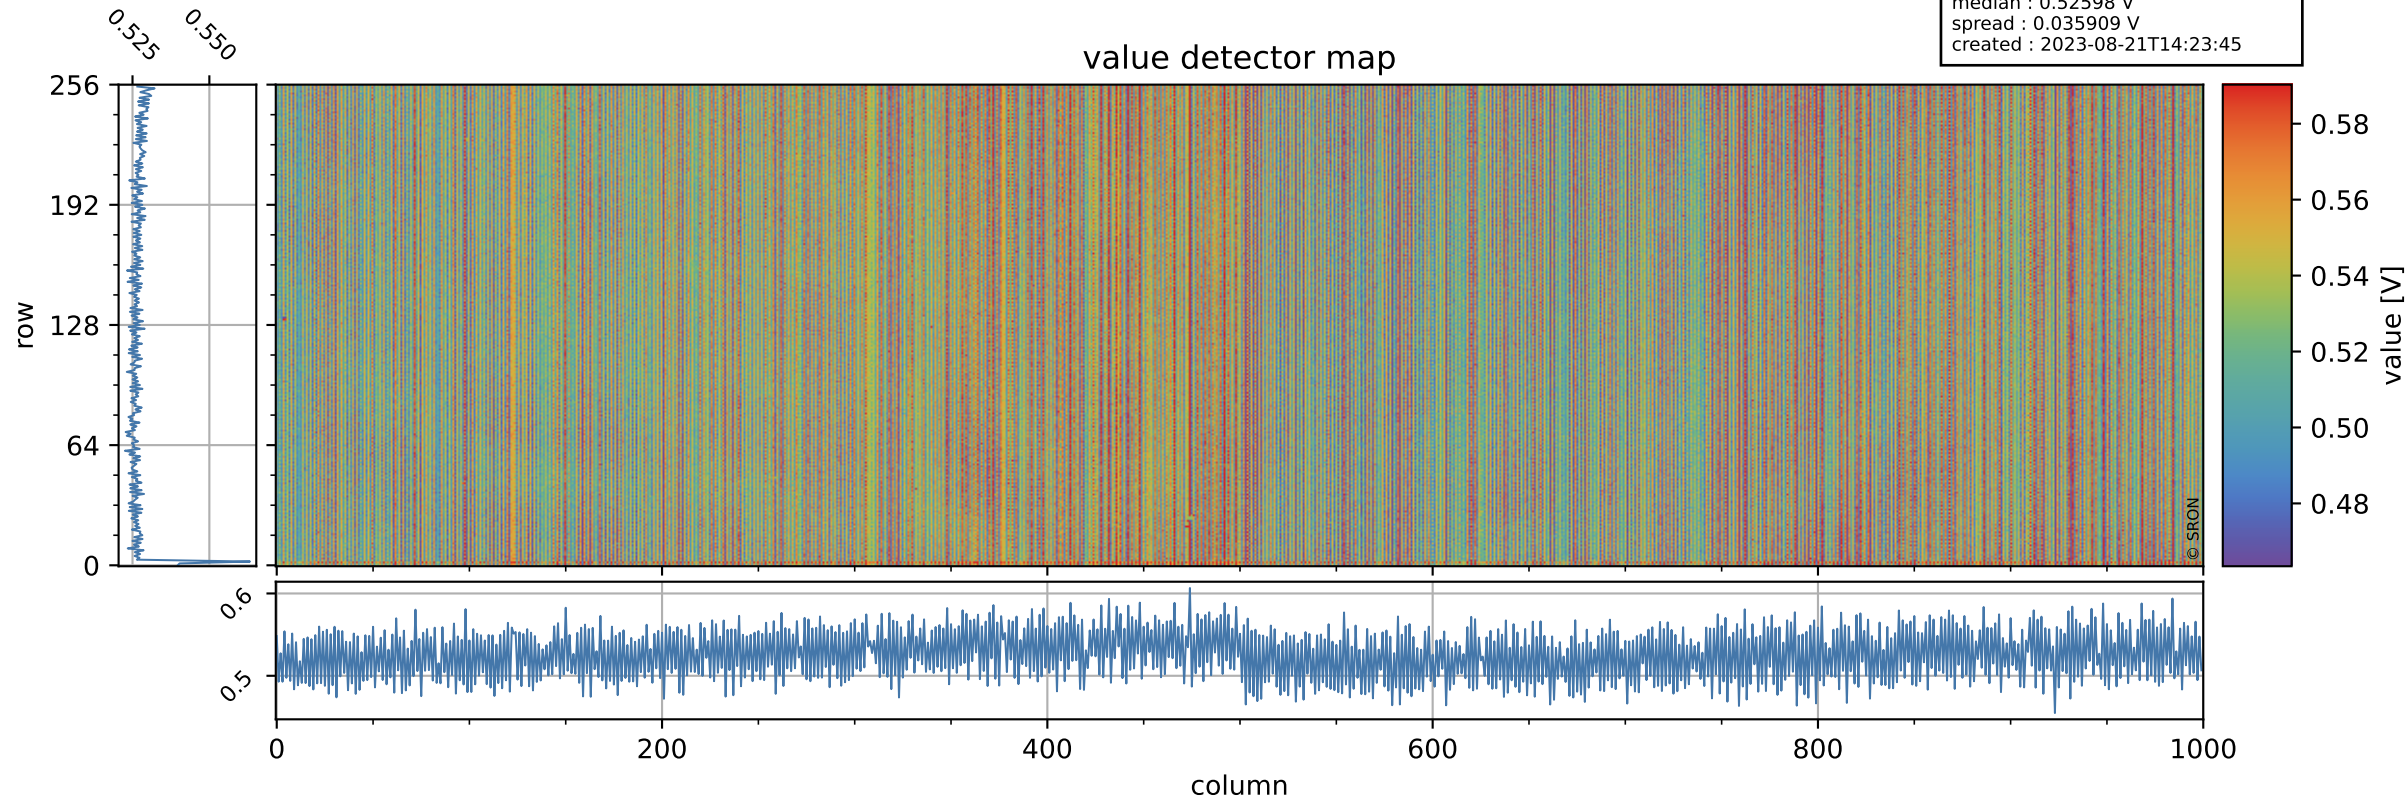

Tropomi SWIR offset (official)

orbits : 19 in [7672, 7717]
coverage : 2019-04-07 / 2019-04-10
median : 0.52598 V
spread : 0.035909 V
created : 2023-08-21T14:23:45

value detector map

Tropomi SWIR offset (official)

orbits : 19 in [7672, 7717]
coverage : 2019-04-07 / 2019-04-10
median : 32.83 μV
spread : 19.296 μV
created : 2023-08-21T14:23:46

Tropomi SWIR offset (official)

value compared with SWIR offset CKD

orbits : 19 in [7672, 7717]
coverage : 2019-04-07 / 2019-04-10
median : -0.044515 mV
spread : 0.32676 mV
created : 2023-08-21T14:23:46

Tropomi SWIR offset (official) ground-tracks of Sentinel-5P

orbits : 19 in [7672, 7717]
coverage : 2019-04-07 / 2019-04-10
created : 2023-08-21T14:23:46

Tropomi SWIR offset (official)

orbits : [2827, 7717]
coverage : 2018-04-30 / 2019-04-10
created : 2023-08-21T14:23:46

trend of detector median & temperatures