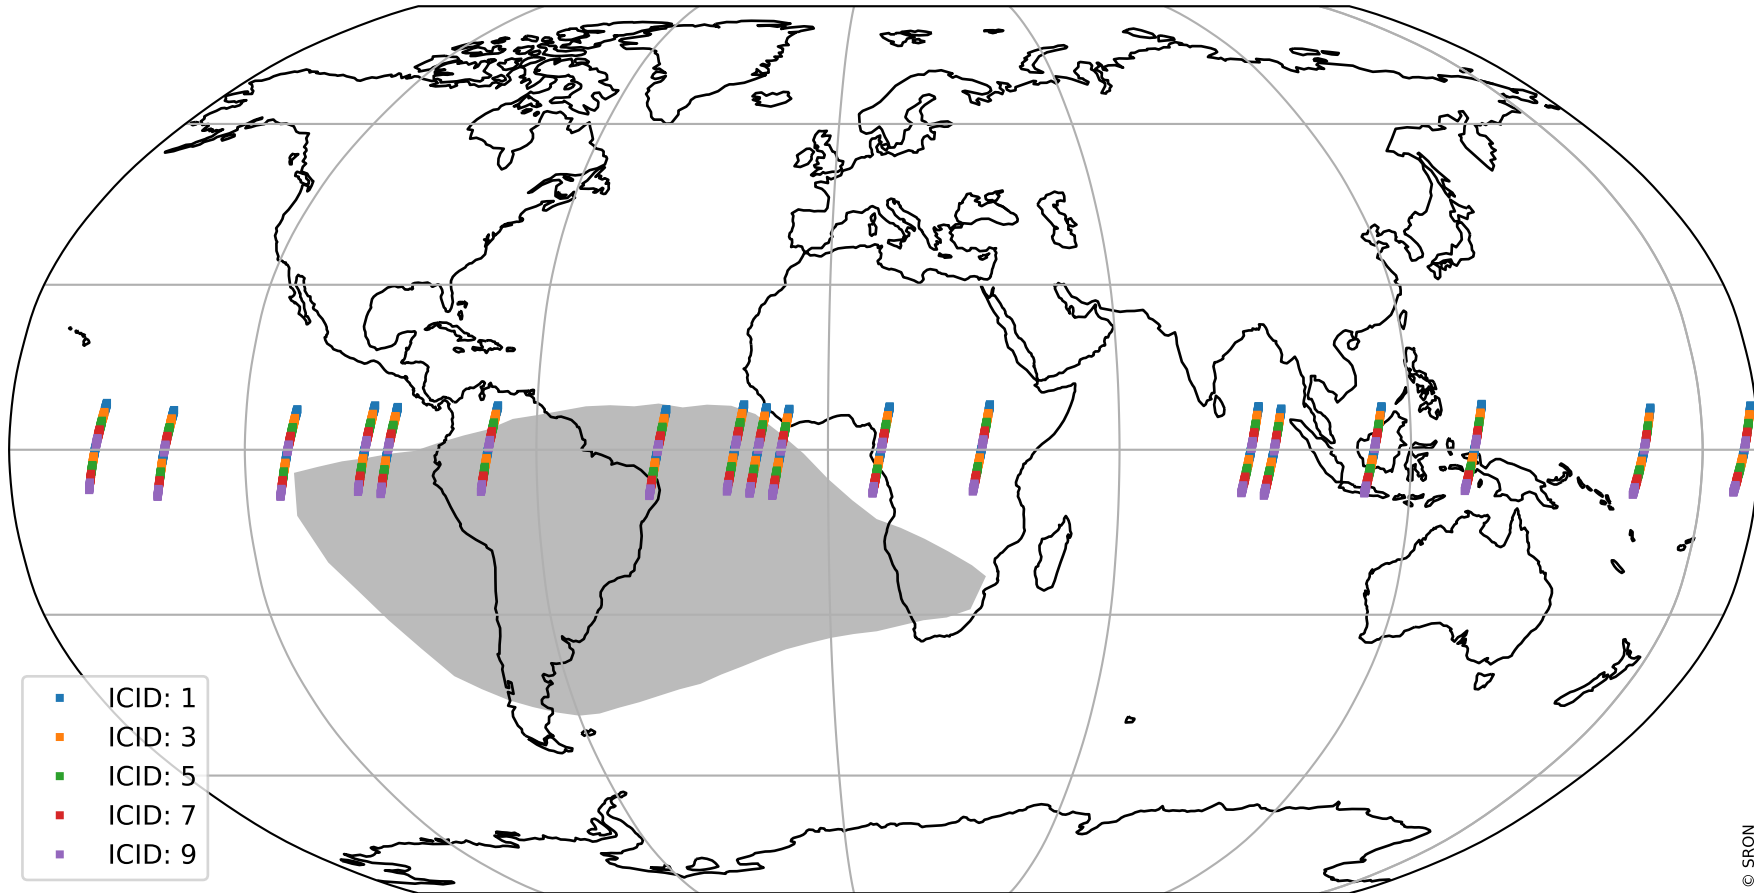

Tropomi SWIR offset (official)

orbits : 18 in [7687, 7732]
coverage : 2019-04-08 / 2019-04-11
median : 0.52598 V
spread : 0.03591 V
created : 2023-08-21T14:23:47

value detector map

Tropomi SWIR offset (official)

orbits : 18 in [7687, 7732]
coverage : 2019-04-08 / 2019-04-11
median : 35.184 μV
spread : 20.368 μV
created : 2023-08-21T14:23:47

Tropomi SWIR offset (official)

orbits : 18 in [7687, 7732]
coverage : 2019-04-08 / 2019-04-11
median : -0.042924 mV
spread : 0.32831 mV
created : 2023-08-21T14:23:48

value compared with SWIR offset CKD

Tropomi SWIR offset (official) ground-tracks of Sentinel-5P

orbits : 18 in [7687, 7732]
coverage : 2019-04-08 / 2019-04-11
created : 2023-08-21T14:23:48

Tropomi SWIR offset (official)

orbits : [2827, 7732]
coverage : 2018-04-30 / 2019-04-11
created : 2023-08-21T14:23:48

trend of detector median & temperatures