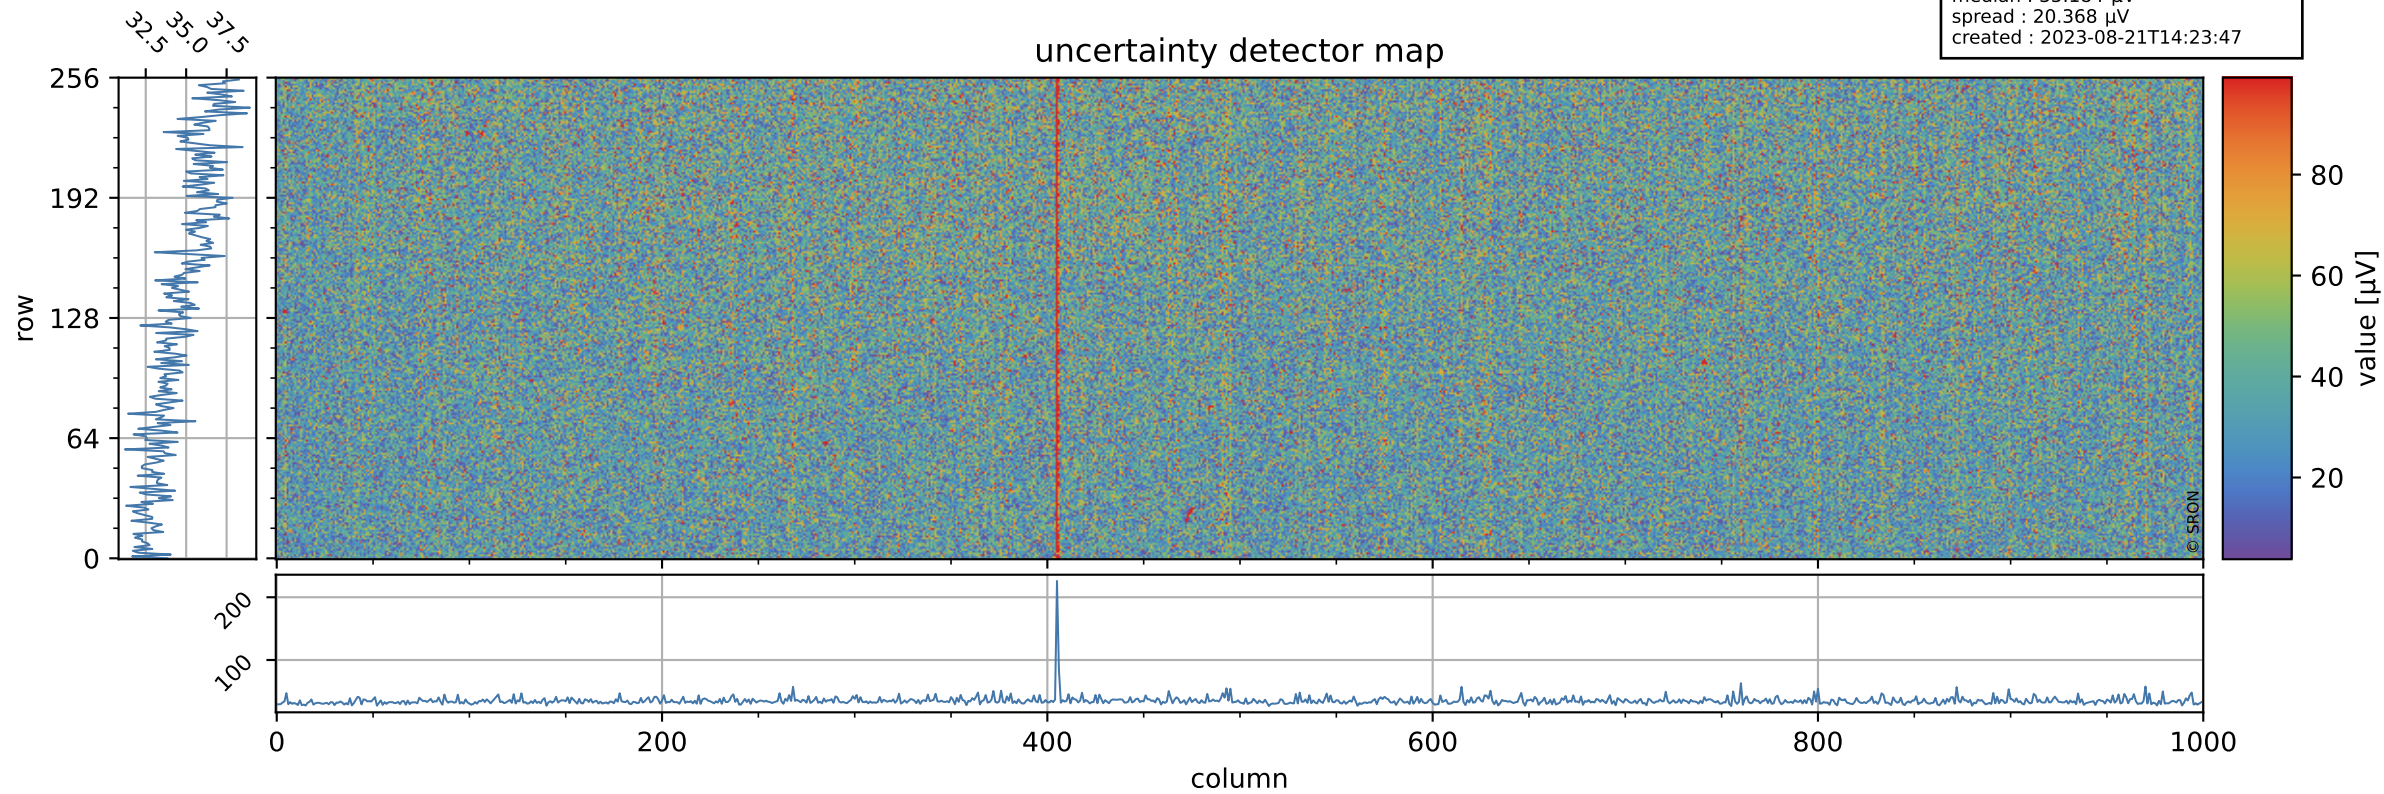

Tropomi SWIR offset (official)

orbits : 18 in [7687, 7732]
coverage : 2019-04-08 / 2019-04-11
median : 0.52598 V
spread : 0.03591 V
created : 2023-08-21T14:23:47

value detector map

Tropomi SWIR offset (official)

orbits : 18 in [7687, 7732]
coverage : 2019-04-08 / 2019-04-11
median : 35.184 μV
spread : 20.368 μV
created : 2023-08-21T14:23:47

Tropomi SWIR offset (official)

orbits : 18 in [7687, 7732]
coverage : 2019-04-08 / 2019-04-11
median : -0.042924 mV
spread : 0.32831 mV
created : 2023-08-21T14:23:48

value compared with SWIR offset CKD

Tropomi SWIR offset (official) ground-tracks of Sentinel-5P

orbits : 18 in [7687, 7732]
coverage : 2019-04-08 / 2019-04-11
created : 2023-08-21T14:23:48

Tropomi SWIR offset (official)

orbits : [2827, 7732]
coverage : 2018-04-30 / 2019-04-11
created : 2023-08-21T14:23:48

trend of detector median & temperatures