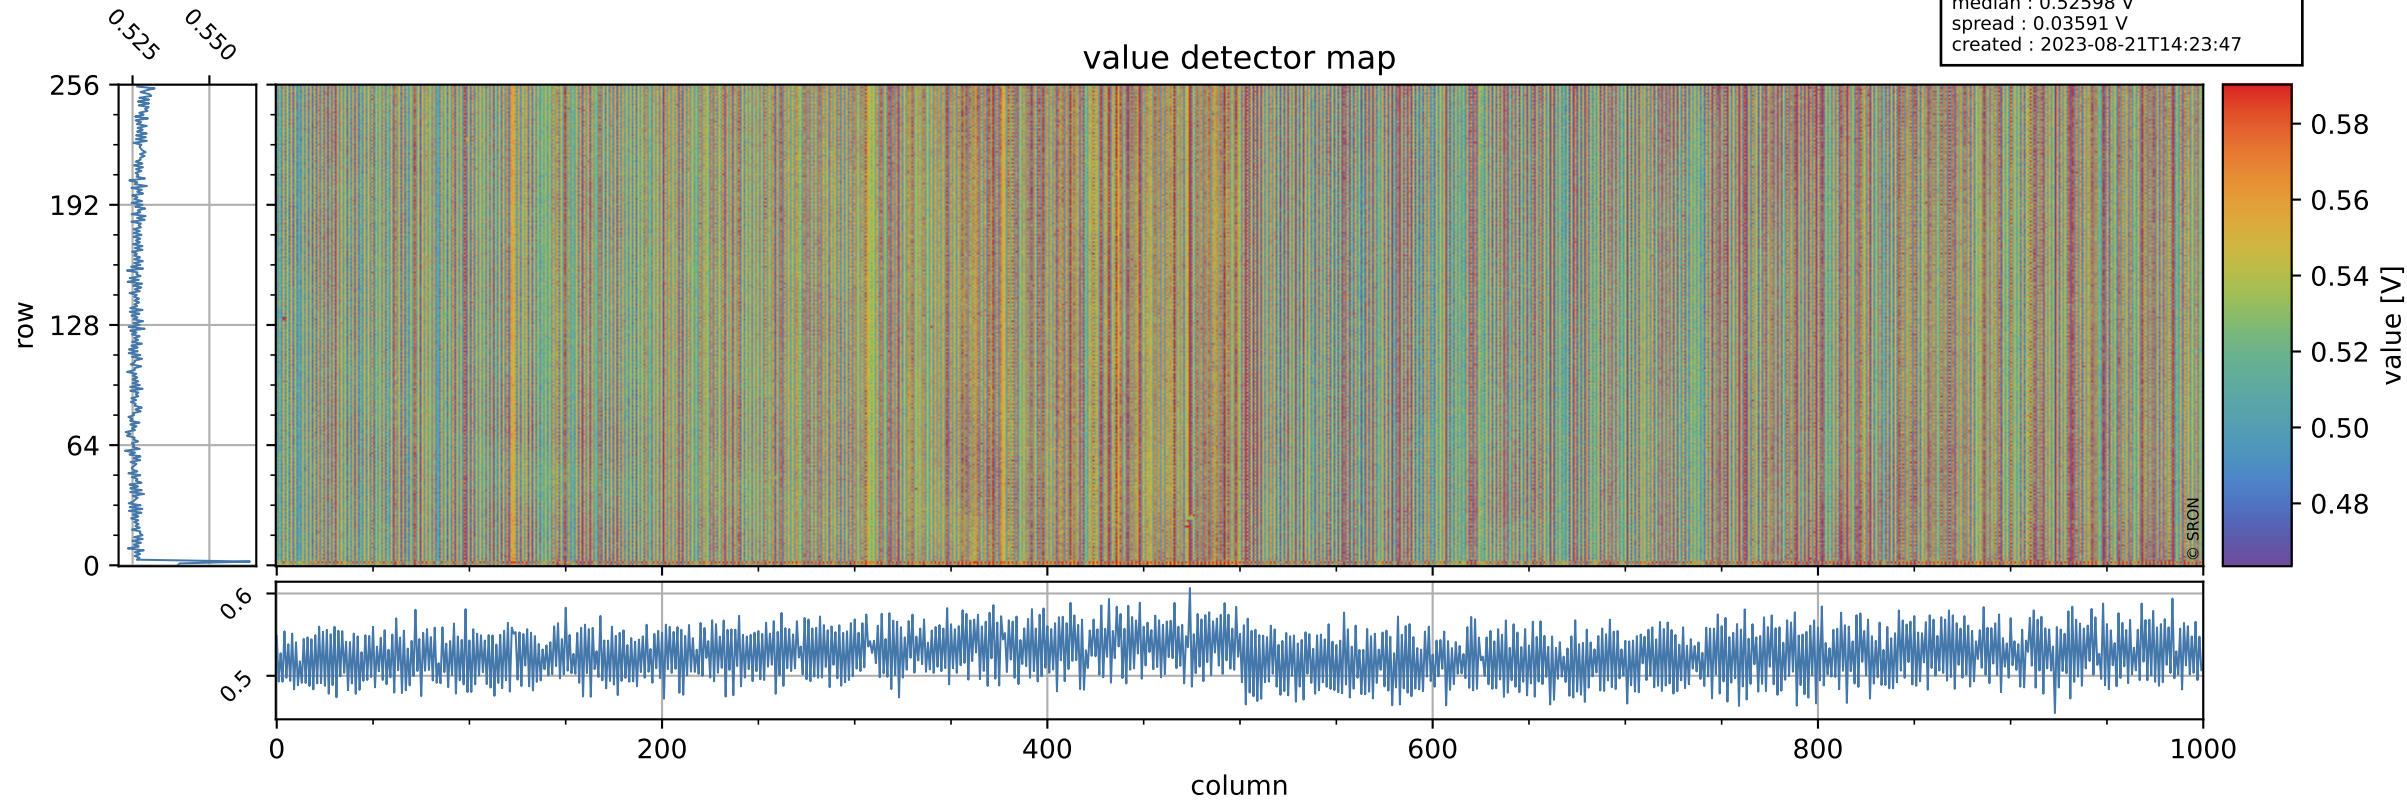

Tropomi SWIR offset (official)

orbits : 18 in [7687, 7732]
coverage : 2019-04-08 / 2019-04-11
median : 0.52598 V
spread : 0.03591 V
created : 2023-08-21T14:23:47

value detector map

Tropomi SWIR offset (official)

orbits : 18 in [7687, 7732]
coverage : 2019-04-08 / 2019-04-11
median : 35.184 μV
spread : 20.368 μV
created : 2023-08-21T14:23:47

Tropomi SWIR offset (official)

orbits : 18 in [7687, 7732]
coverage : 2019-04-08 / 2019-04-11
median : -0.042924 mV
spread : 0.32831 mV
created : 2023-08-21T14:23:48

value compared with SWIR offset CKD

Tropomi SWIR offset (official) ground-tracks of Sentinel-5P

orbits : 18 in [7687, 7732]
coverage : 2019-04-08 / 2019-04-11
created : 2023-08-21T14:23:48

Tropomi SWIR offset (official)

orbits : [2827, 7732]
coverage : 2018-04-30 / 2019-04-11
created : 2023-08-21T14:23:48

trend of detector median & temperatures