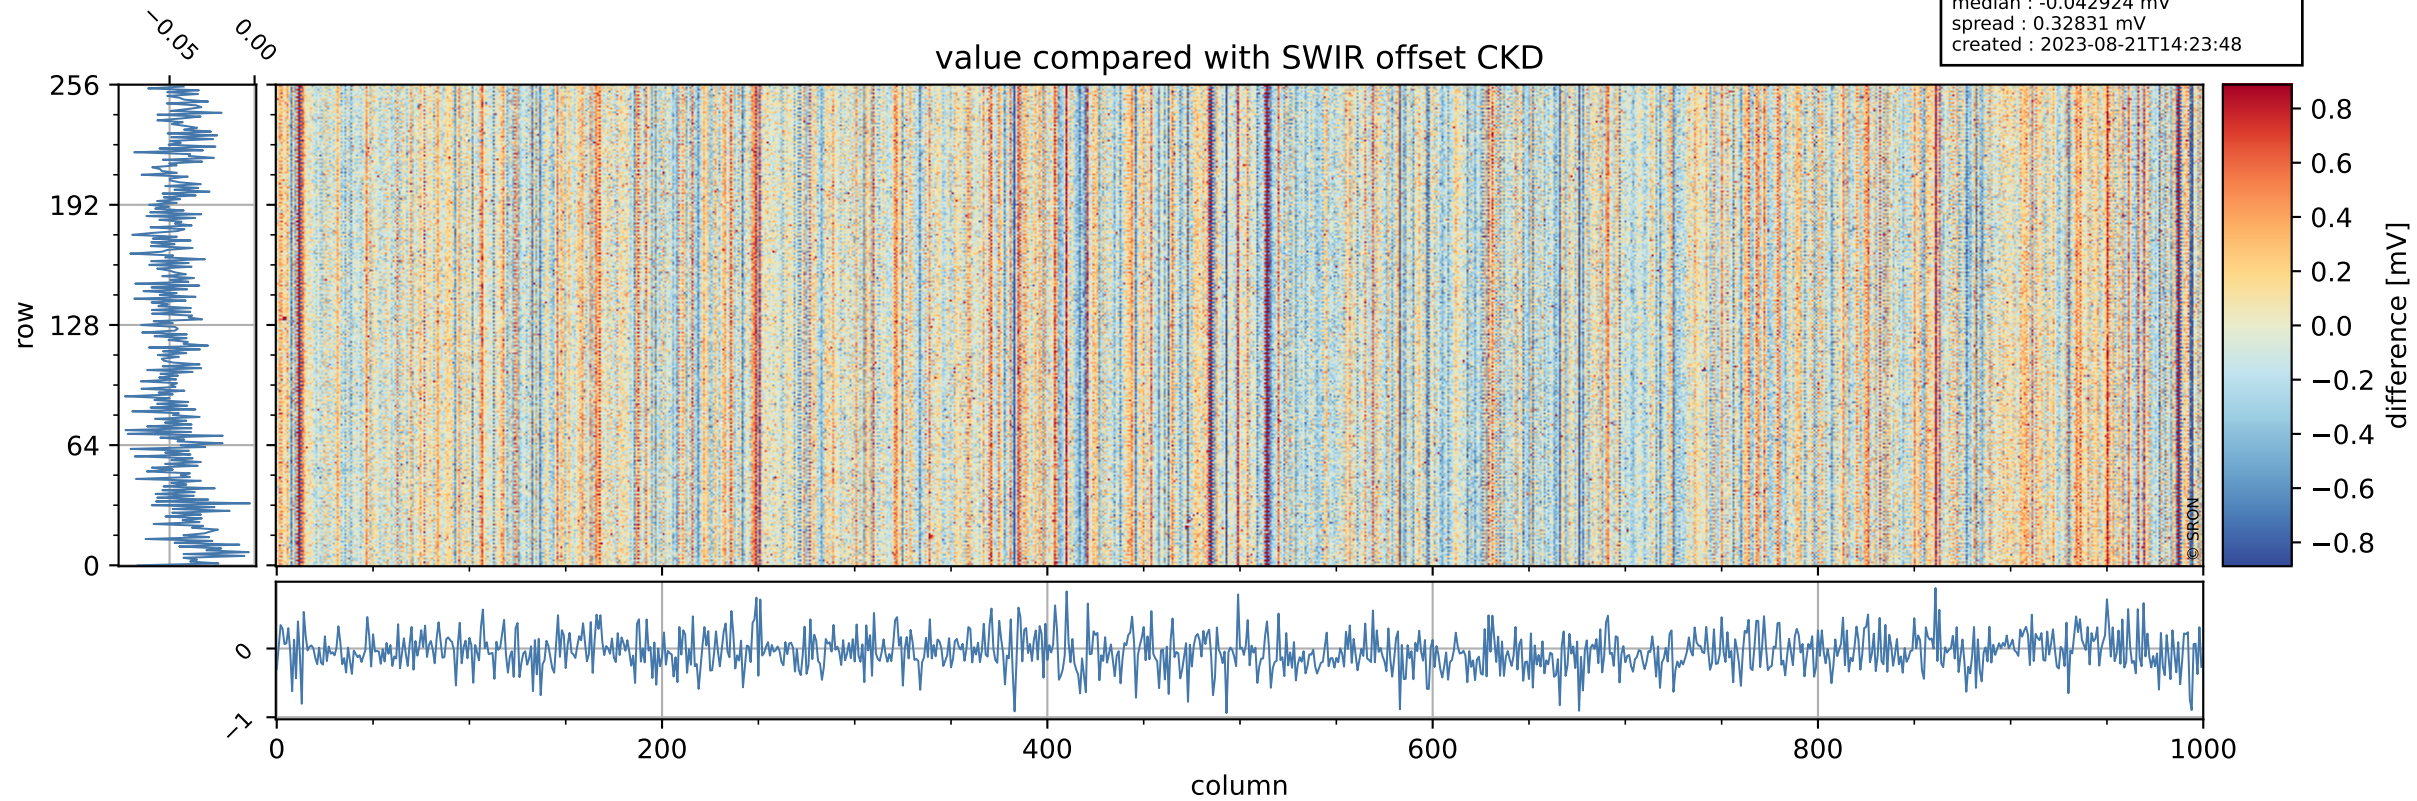

Tropomi SWIR offset (official)

orbits : 18 in [7687, 7732]
coverage : 2019-04-08 / 2019-04-11
median : 0.52598 V
spread : 0.03591 V
created : 2023-08-21T14:23:47

value detector map

Tropomi SWIR offset (official)

orbits : 18 in [7687, 7732]
coverage : 2019-04-08 / 2019-04-11
median : 35.184 μV
spread : 20.368 μV
created : 2023-08-21T14:23:47

Tropomi SWIR offset (official)

orbits : 18 in [7687, 7732]
coverage : 2019-04-08 / 2019-04-11
median : -0.042924 mV
spread : 0.32831 mV
created : 2023-08-21T14:23:48

value compared with SWIR offset CKD

Tropomi SWIR offset (official) ground-tracks of Sentinel-5P

orbits : 18 in [7687, 7732]
coverage : 2019-04-08 / 2019-04-11
created : 2023-08-21T14:23:48

Tropomi SWIR offset (official)

orbits : [2827, 7732]
coverage : 2018-04-30 / 2019-04-11
created : 2023-08-21T14:23:48

trend of detector median & temperatures