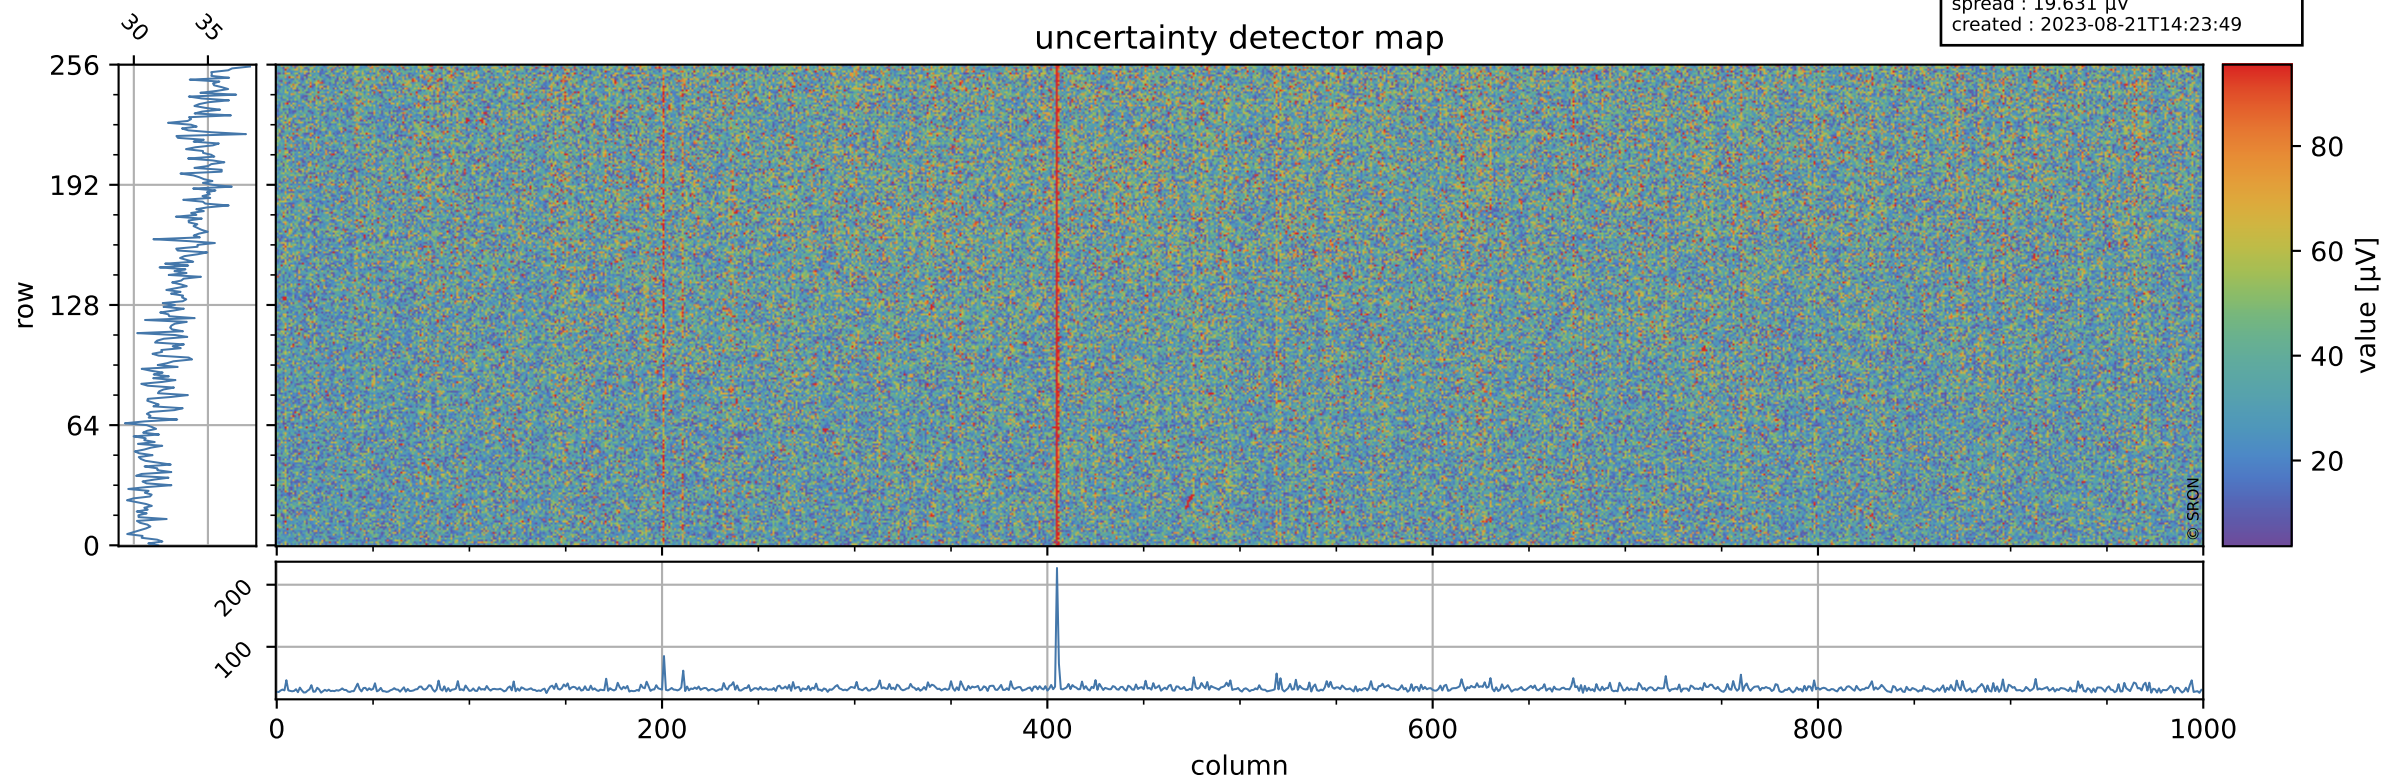

Tropomi SWIR offset (official)

orbits : 19 in [7702, 7747]
coverage : 2019-04-09 / 2019-04-12
median : 0.52598 V
spread : 0.035911 V
created : 2023-08-21T14:23:49

value detector map

Tropomi SWIR offset (official)

orbits : 19 in [7702, 7747]
coverage : 2019-04-09 / 2019-04-12
median : 33.573 μV
spread : 19.631 μV
created : 2023-08-21T14:23:49

Tropomi SWIR offset (official)

value compared with SWIR offset CKD

orbits : 19 in [7702, 7747]
coverage : 2019-04-09 / 2019-04-12
median : -0.044359 mV
spread : 0.3286 mV
created : 2023-08-21T14:23:49

Tropomi SWIR offset (official) ground-tracks of Sentinel-5P

orbits : 19 in [7702, 7747]
coverage : 2019-04-09 / 2019-04-12
created : 2023-08-21T14:23:50

Tropomi SWIR offset (official)

orbits : [2827, 7747]
coverage : 2018-04-30 / 2019-04-12
created : 2023-08-21T14:23:50

trend of detector median & temperatures