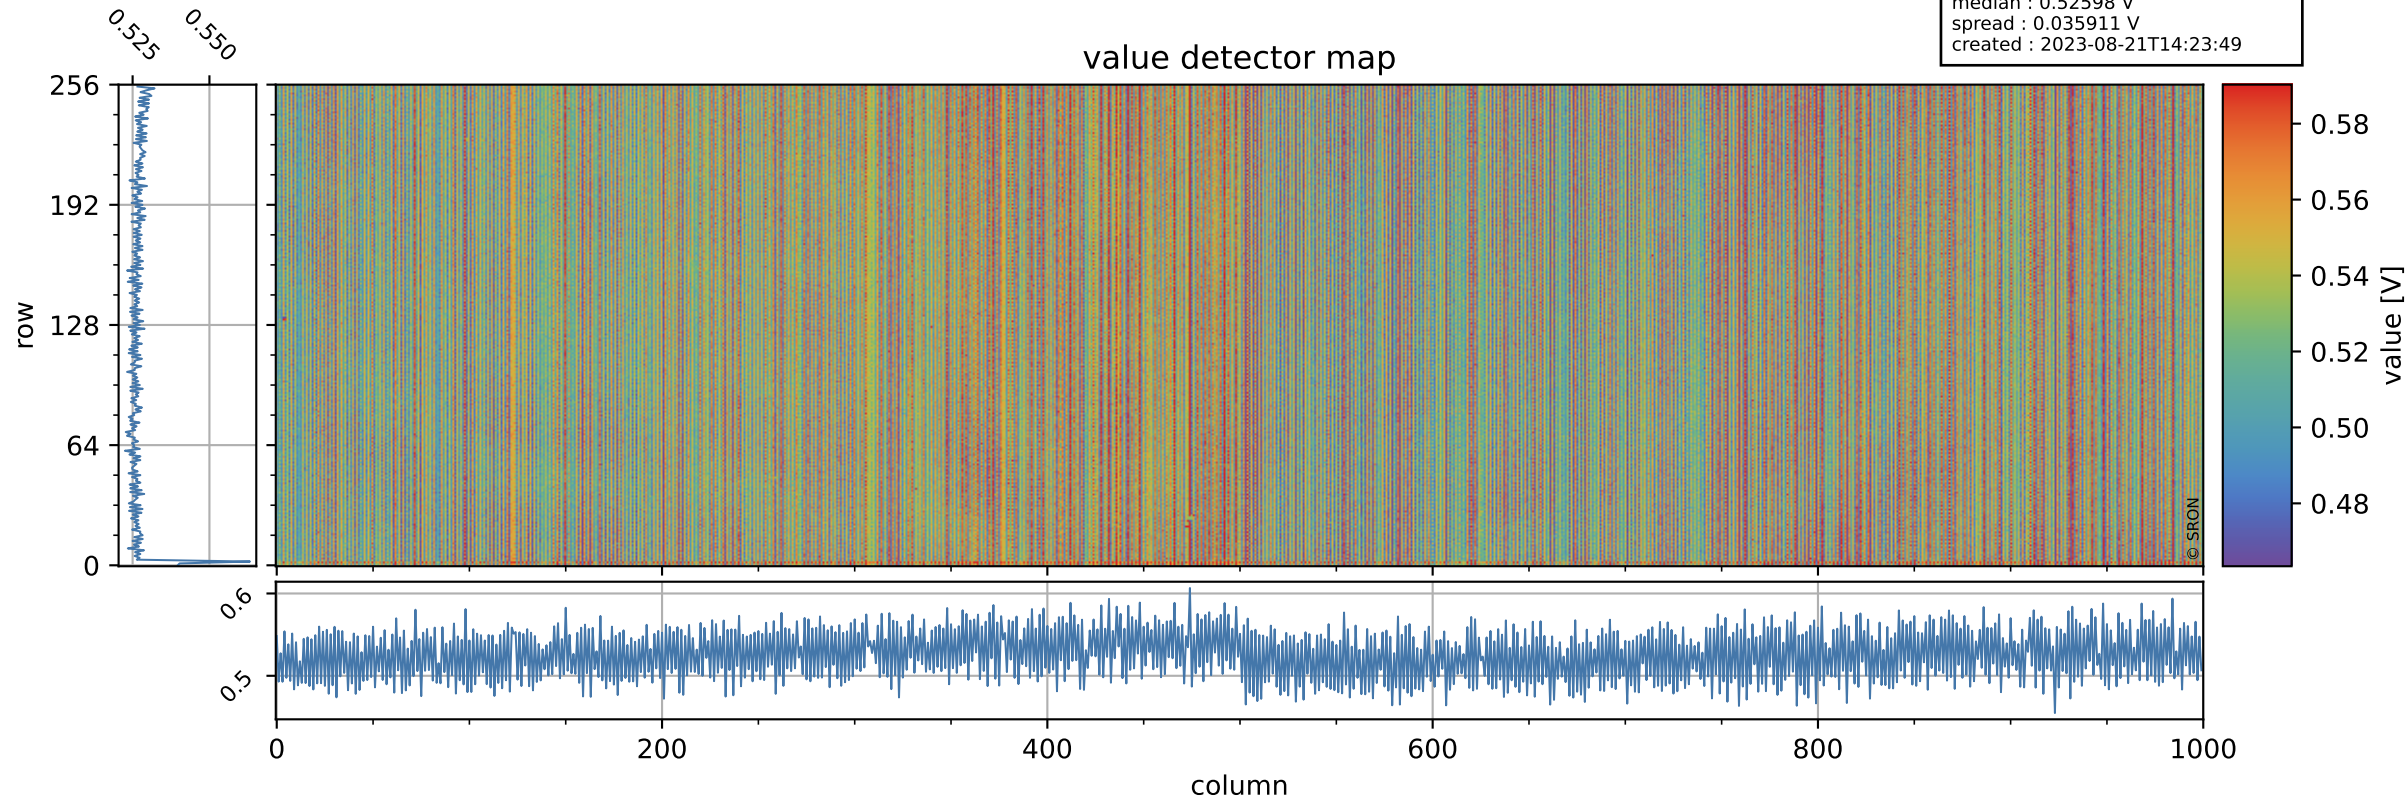

Tropomi SWIR offset (official)

orbits : 19 in [7702, 7747]
coverage : 2019-04-09 / 2019-04-12
median : 0.52598 V
spread : 0.035911 V
created : 2023-08-21T14:23:49

value detector map

Tropomi SWIR offset (official)

orbits : 19 in [7702, 7747]
coverage : 2019-04-09 / 2019-04-12
median : 33.573 μV
spread : 19.631 μV
created : 2023-08-21T14:23:49

Tropomi SWIR offset (official)

value compared with SWIR offset CKD

orbits : 19 in [7702, 7747]
coverage : 2019-04-09 / 2019-04-12
median : -0.044359 mV
spread : 0.3286 mV
created : 2023-08-21T14:23:49

Tropomi SWIR offset (official) ground-tracks of Sentinel-5P

orbits : 19 in [7702, 7747]
coverage : 2019-04-09 / 2019-04-12
created : 2023-08-21T14:23:50

Tropomi SWIR offset (official)

orbits : [2827, 7747]
coverage : 2018-04-30 / 2019-04-12
created : 2023-08-21T14:23:50

trend of detector median & temperatures