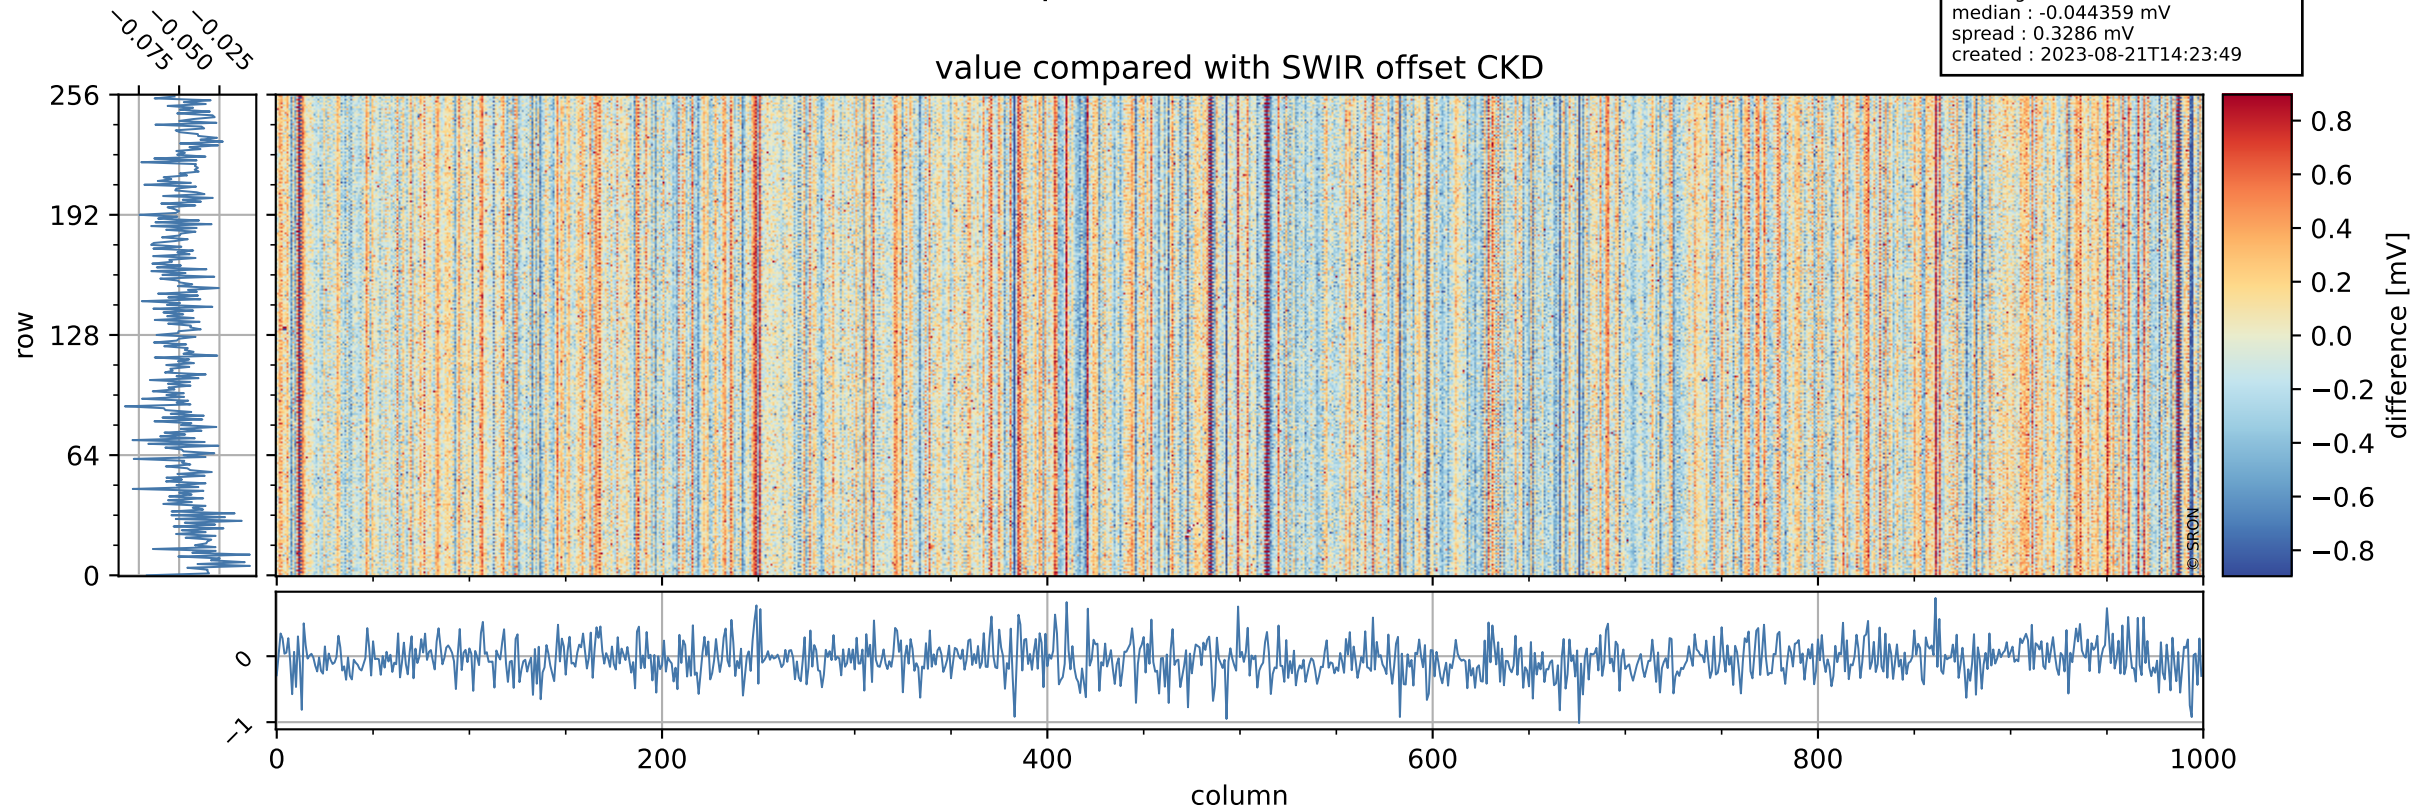

Tropomi SWIR offset (official)

orbits : 19 in [7702, 7747]
coverage : 2019-04-09 / 2019-04-12
median : 0.52598 V
spread : 0.035911 V
created : 2023-08-21T14:23:49

value detector map

Tropomi SWIR offset (official)

orbits : 19 in [7702, 7747]
coverage : 2019-04-09 / 2019-04-12
median : 33.573 μV
spread : 19.631 μV
created : 2023-08-21T14:23:49

Tropomi SWIR offset (official)

value compared with SWIR offset CKD

orbits : 19 in [7702, 7747]
coverage : 2019-04-09 / 2019-04-12
median : -0.044359 mV
spread : 0.3286 mV
created : 2023-08-21T14:23:49

Tropomi SWIR offset (official) ground-tracks of Sentinel-5P

orbits : 19 in [7702, 7747]
coverage : 2019-04-09 / 2019-04-12
created : 2023-08-21T14:23:50

Tropomi SWIR offset (official)

orbits : [2827, 7747]
coverage : 2018-04-30 / 2019-04-12
created : 2023-08-21T14:23:50

trend of detector median & temperatures