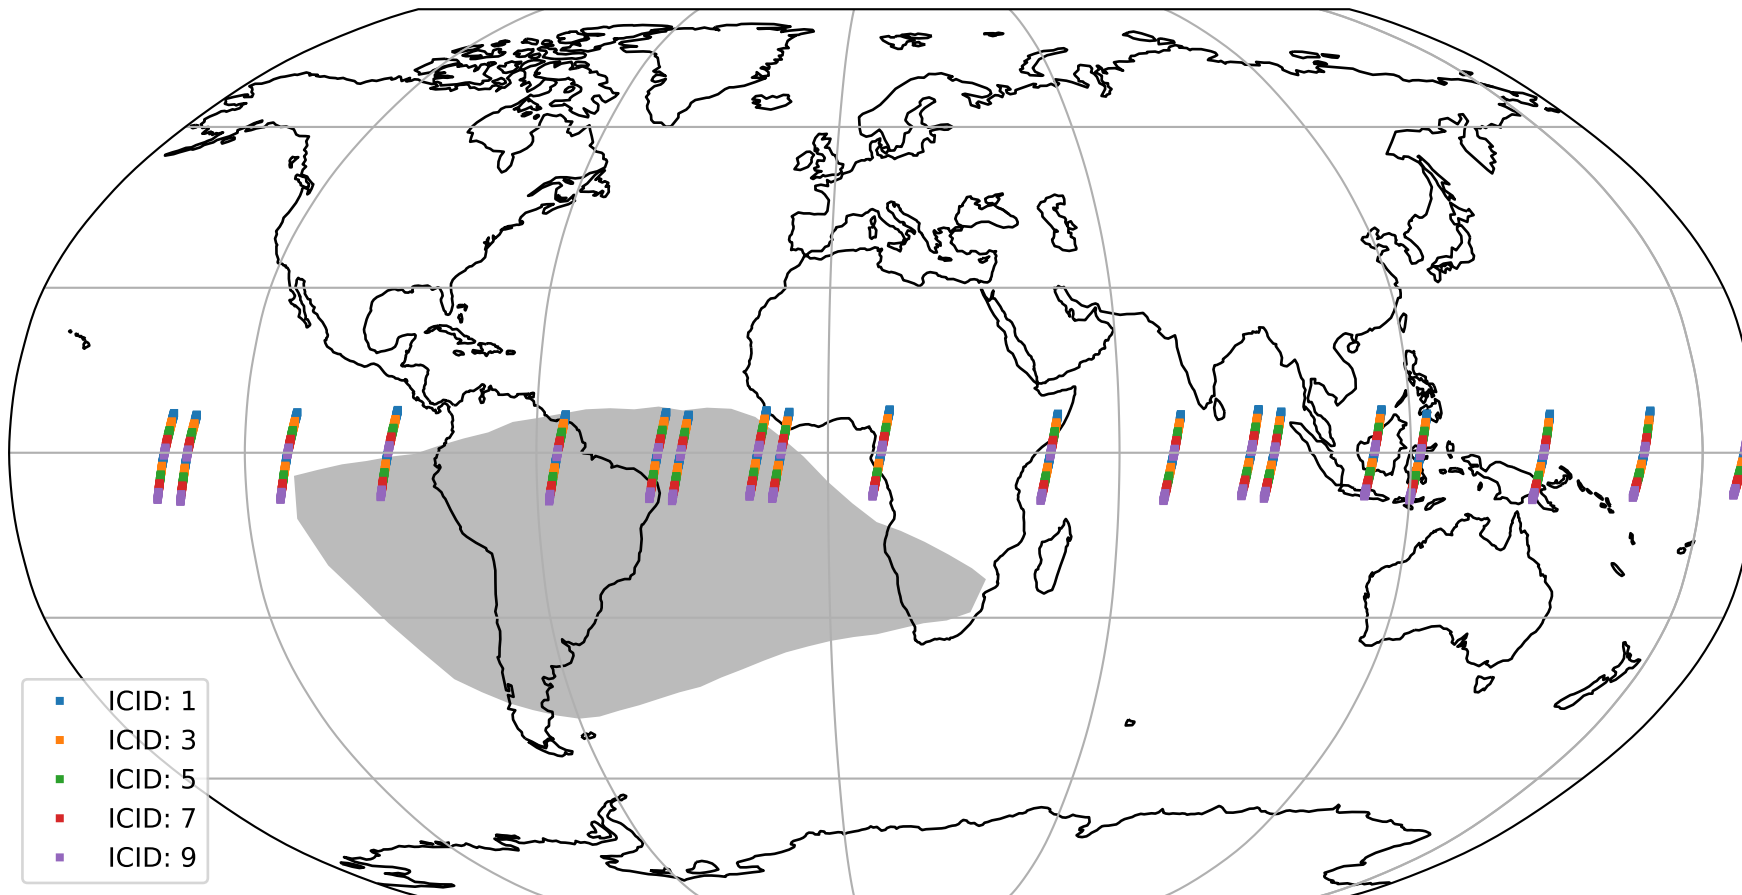

Tropomi SWIR offset (official)

orbits : 19 in [7702, 7747]
coverage : 2019-04-09 / 2019-04-12
median : 0.52598 V
spread : 0.035911 V
created : 2023-08-21T14:23:49

value detector map

Tropomi SWIR offset (official)

orbits : 19 in [7702, 7747]
coverage : 2019-04-09 / 2019-04-12
median : 33.573 μV
spread : 19.631 μV
created : 2023-08-21T14:23:49

Tropomi SWIR offset (official)

value compared with SWIR offset CKD

orbits : 19 in [7702, 7747]
coverage : 2019-04-09 / 2019-04-12
median : -0.044359 mV
spread : 0.3286 mV
created : 2023-08-21T14:23:49

Tropomi SWIR offset (official) ground-tracks of Sentinel-5P

orbits : 19 in [7702, 7747]
coverage : 2019-04-09 / 2019-04-12
created : 2023-08-21T14:23:50

Tropomi SWIR offset (official)

orbits : [2827, 7747]
coverage : 2018-04-30 / 2019-04-12
created : 2023-08-21T14:23:50

trend of detector median & temperatures