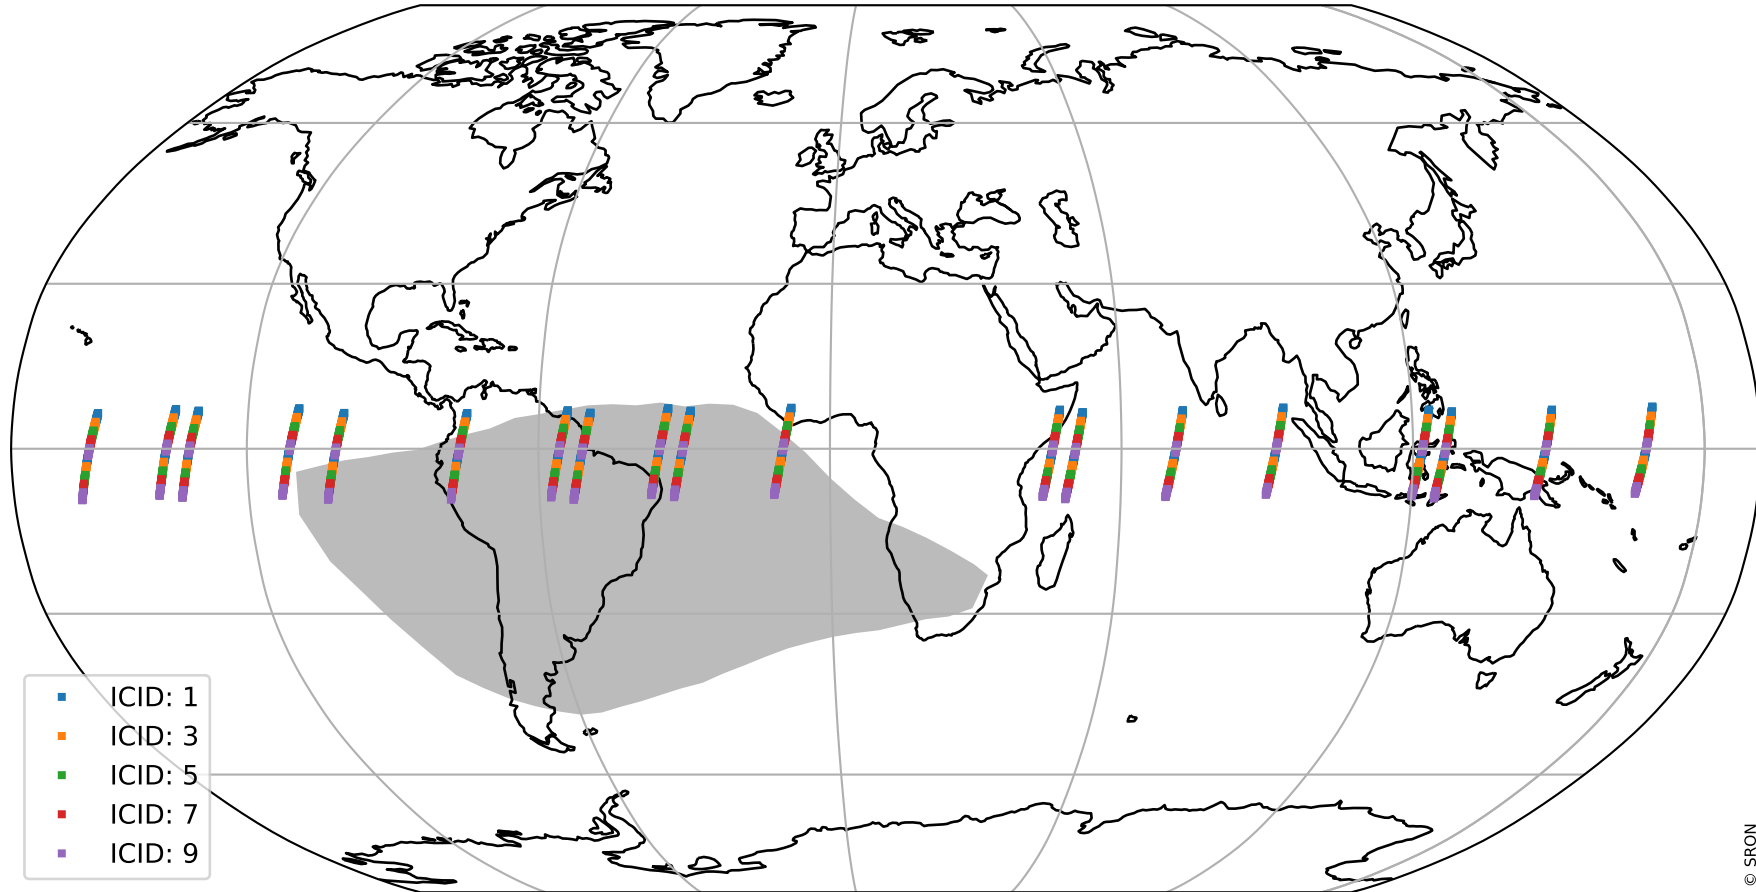

Tropomi SWIR offset (official)

orbits : 19 in [7717, 7762]
coverage : 2019-04-10 / 2019-04-13
median : 0.52597 V
spread : 0.035911 V
created : 2023-08-21T14:23:51

value detector map

Tropomi SWIR offset (official)

orbits : 19 in [7717, 7762]
coverage : 2019-04-10 / 2019-04-13
median : 35.088 μV
spread : 20.402 μV
created : 2023-08-21T14:23:51

Tropomi SWIR offset (official)

value compared with SWIR offset CKD

orbits : 19 in [7717, 7762]
coverage : 2019-04-10 / 2019-04-13
median : -0.047683 mV
spread : 0.3294 mV
created : 2023-08-21T14:23:51

Tropomi SWIR offset (official) ground-tracks of Sentinel-5P

orbits : 19 in [7717, 7762]
coverage : 2019-04-10 / 2019-04-13
created : 2023-08-21T14:23:52

Tropomi SWIR offset (official)

orbits : [2827, 7762]
coverage : 2018-04-30 / 2019-04-13
created : 2023-08-21T14:23:52

trend of detector median & temperatures