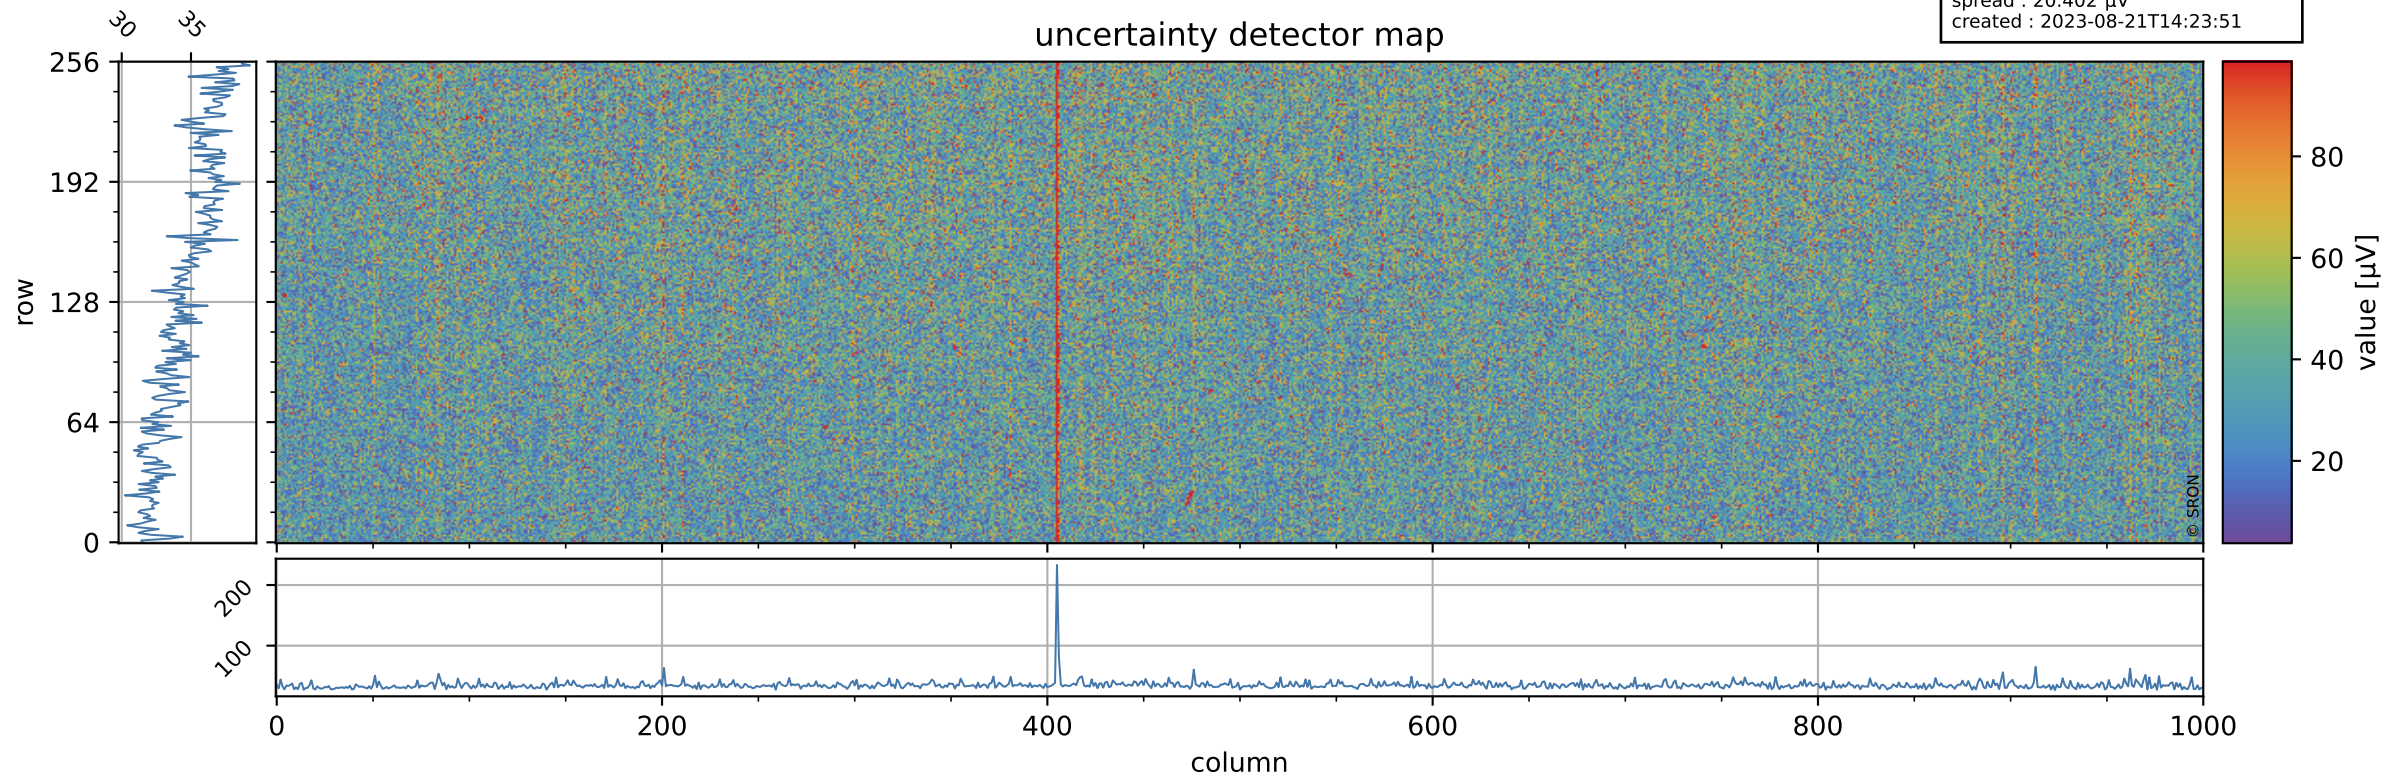

Tropomi SWIR offset (official)

orbits : 19 in [7717, 7762]
coverage : 2019-04-10 / 2019-04-13
median : 0.52597 V
spread : 0.035911 V
created : 2023-08-21T14:23:51

value detector map

Tropomi SWIR offset (official)

orbits : 19 in [7717, 7762]
coverage : 2019-04-10 / 2019-04-13
median : 35.088 μV
spread : 20.402 μV
created : 2023-08-21T14:23:51

Tropomi SWIR offset (official)

value compared with SWIR offset CKD

orbits : 19 in [7717, 7762]
coverage : 2019-04-10 / 2019-04-13
median : -0.047683 mV
spread : 0.3294 mV
created : 2023-08-21T14:23:51

Tropomi SWIR offset (official) ground-tracks of Sentinel-5P

orbits : 19 in [7717, 7762]
coverage : 2019-04-10 / 2019-04-13
created : 2023-08-21T14:23:52

Tropomi SWIR offset (official)

orbits : [2827, 7762]
coverage : 2018-04-30 / 2019-04-13
created : 2023-08-21T14:23:52

trend of detector median & temperatures