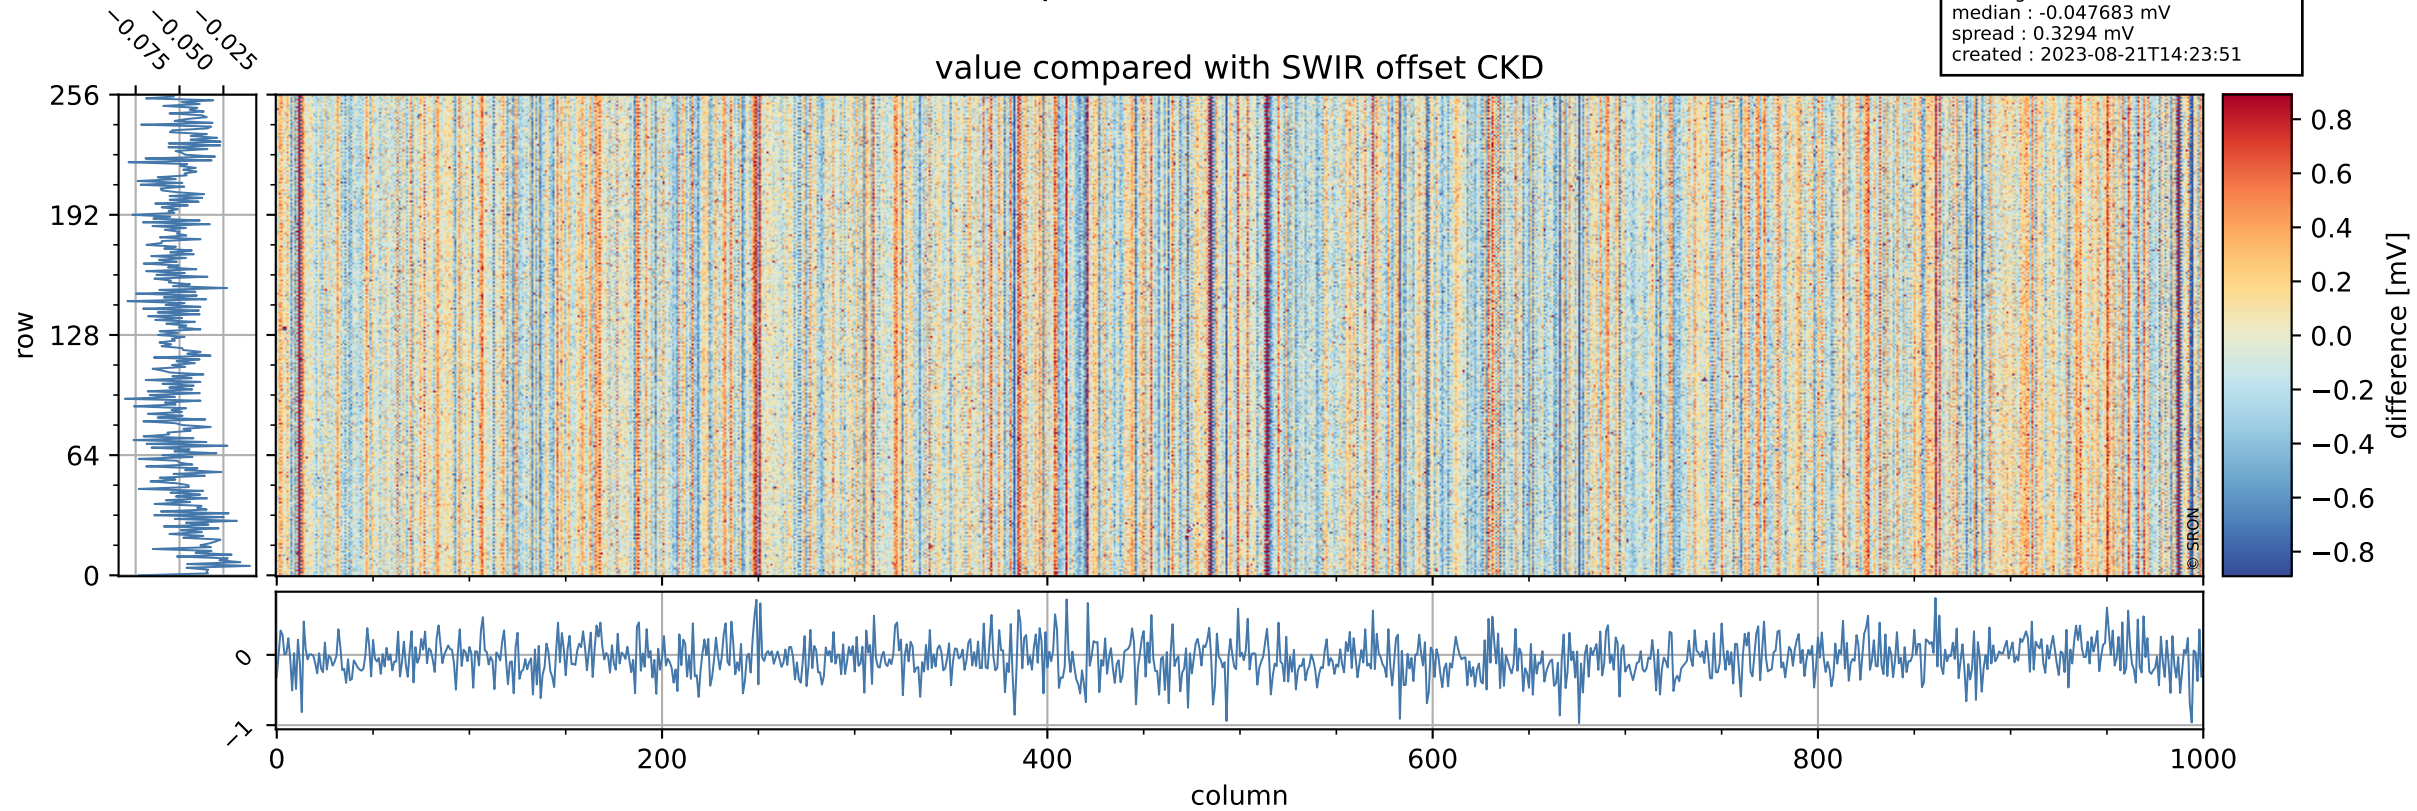

Tropomi SWIR offset (official)

orbits : 19 in [7717, 7762]
coverage : 2019-04-10 / 2019-04-13
median : 0.52597 V
spread : 0.035911 V
created : 2023-08-21T14:23:51

value detector map

Tropomi SWIR offset (official)

orbits : 19 in [7717, 7762]
coverage : 2019-04-10 / 2019-04-13
median : 35.088 μV
spread : 20.402 μV
created : 2023-08-21T14:23:51

Tropomi SWIR offset (official)

value compared with SWIR offset CKD

orbits : 19 in [7717, 7762]
coverage : 2019-04-10 / 2019-04-13
median : -0.047683 mV
spread : 0.3294 mV
created : 2023-08-21T14:23:51

Tropomi SWIR offset (official) ground-tracks of Sentinel-5P

orbits : 19 in [7717, 7762]
coverage : 2019-04-10 / 2019-04-13
created : 2023-08-21T14:23:52

Tropomi SWIR offset (official)

orbits : [2827, 7762]
coverage : 2018-04-30 / 2019-04-13
created : 2023-08-21T14:23:52

trend of detector median & temperatures