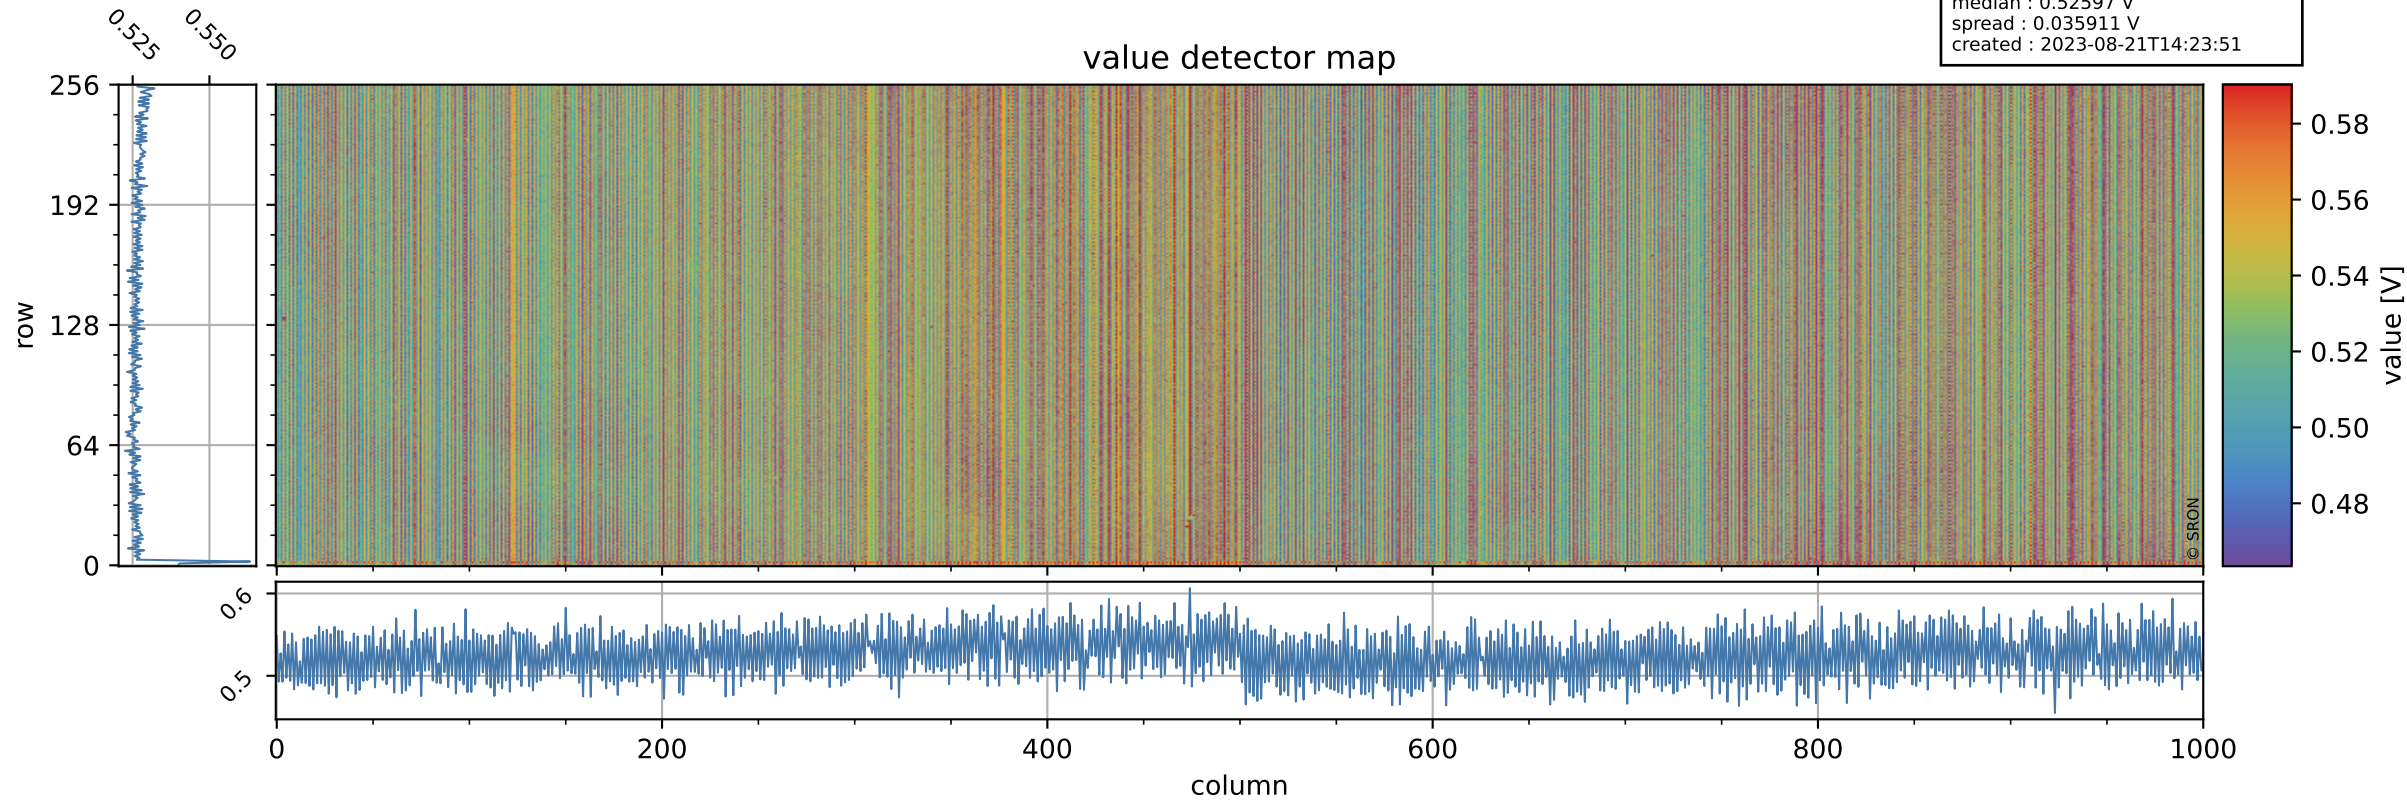

Tropomi SWIR offset (official)

orbits : 19 in [7717, 7762]
coverage : 2019-04-10 / 2019-04-13
median : 0.52597 V
spread : 0.035911 V
created : 2023-08-21T14:23:51

value detector map

Tropomi SWIR offset (official)

orbits : 19 in [7717, 7762]
coverage : 2019-04-10 / 2019-04-13
median : 35.088 μV
spread : 20.402 μV
created : 2023-08-21T14:23:51

Tropomi SWIR offset (official)

value compared with SWIR offset CKD

orbits : 19 in [7717, 7762]
coverage : 2019-04-10 / 2019-04-13
median : -0.047683 mV
spread : 0.3294 mV
created : 2023-08-21T14:23:51

Tropomi SWIR offset (official) ground-tracks of Sentinel-5P

orbits : 19 in [7717, 7762]
coverage : 2019-04-10 / 2019-04-13
created : 2023-08-21T14:23:52

Tropomi SWIR offset (official)

orbits : [2827, 7762]
coverage : 2018-04-30 / 2019-04-13
created : 2023-08-21T14:23:52

trend of detector median & temperatures